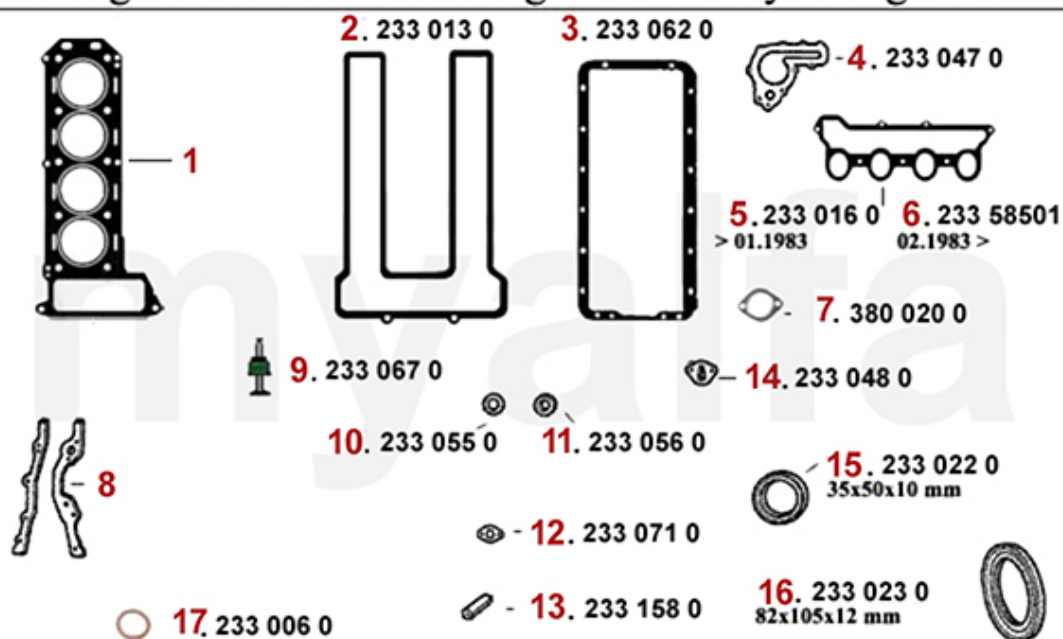

Dichtungen Motor/Gaskets Engine 116 4-Cyl. Vergaser/Carb.

1	2330440	toppakning 1600 REINZ (deutsche OEM kvalitet)	390,47 kr
1	2330450	toppakning 1750 REINZ (deutsche OEM kvalitet)	371,76 kr
1	2330460	toppakning 2000 REINZ (deutsche OEM kvalitet)	434,34 kr
1	2330690	toppakning 1600 kobber	558,75 kr
1	2330680	toppakning 2000 kobber	558,75 kr
2	2330130	Ventildækselpakning med Silikoneinlage	205,81 kr
2	2330650	Ventildækselpakning REINZ forstærket (2mm)	296,98 kr
3	2330620	pakning bundkar overdelt silikonbeschichtet	254,32 kr
4	2330470	vandpumpepakning	44,61 kr
5	2330160	pakning indsugningsmanifold 1600-2000 karburatormodeller	106,44 kr
6	23358501	pakning indsugningsmanifold Spider 1600 årg.1990-93	147,88 kr
7	3800200	pakning topstykke / udstødningsmanifold	28,96 kr
8	2331330	Stirndeckeldichtung (5-teilig)	124,42 kr
9	2330670	Ventilschaftpakning indse ite (med tilsätzlicher Dichtfed er)	On request
10	2330550	pakning Ventildækselskrue Aluminium	25,05 kr
11	2330560	pakning Ventildækselskrue Pappe	46,19 kr
12	2330710	pakning omdrejningstæller drev	22,72 kr
13	2331550	Gummi cylinder 5. hovedleje	30,92 kr
14	2330480	Benzinumpenpakning	18,81 kr
15	2330220	Simmering krumtap for 35/50/10	74,31 kr
16	2330230	Simmering krumtap bag 82/105/12 årg. 1962-89 Originalkvalitet	257,49 kr
17	2330060	pakningsring olieaftapningsskrue bundkar / transmission / differentiale	12,48 kr