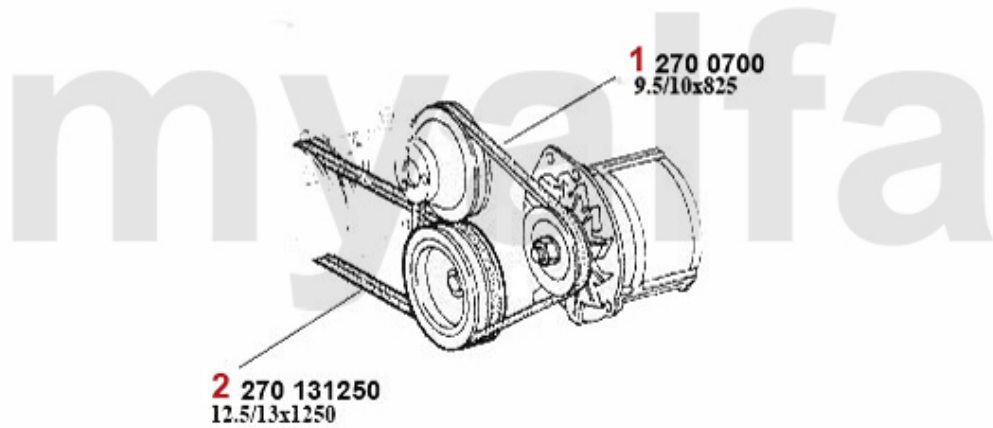

Car Cover Giulietta (116)

1. 911 108 0
blau/blue

2. 911 274 0
rot/red

1 9111080 Car Cover rød Gr.L, Giulia, Al fetta, GT/V (116), /SZ (ES30), 75, 90, 155, 156, GTV/Spide

461,71 kr

Keilriemen/V-Belt Giulietta