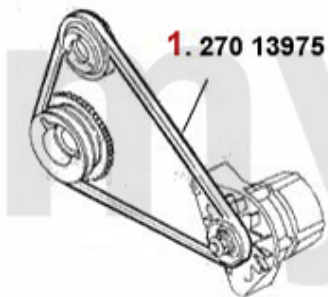

Keilriemen/V-Belts 164/Super 2.0 V6 Turbo

ohne/without AC:

1. 270 13975

mit/with AC: