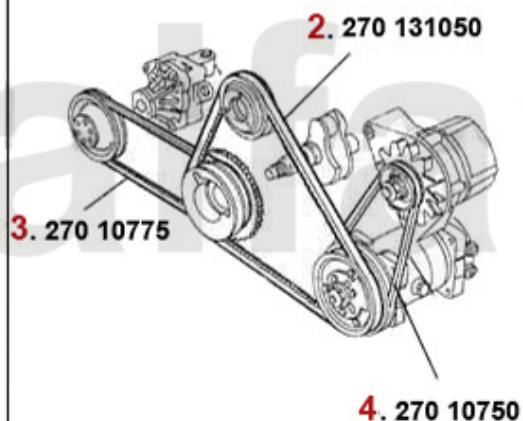

mit/with
Klimaanlage/AC: