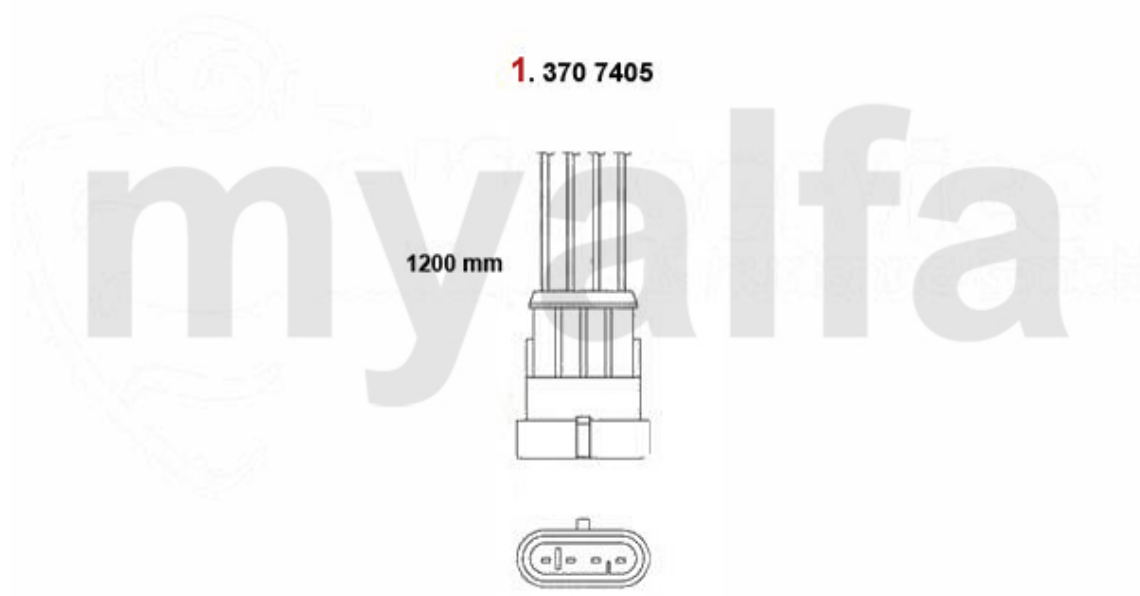

Lambda-Sonde/Lambda Probe 166 2.5/3.0 V6 24V CF2

---

1 3707405 *Lambda-Sonde 145/6 1.4/1.6/1.8/16V TS/2.0 QV,156 1.6 16V TS #0023373> 156 1.8/2.0/16V TS/2*

1.036,11 kr