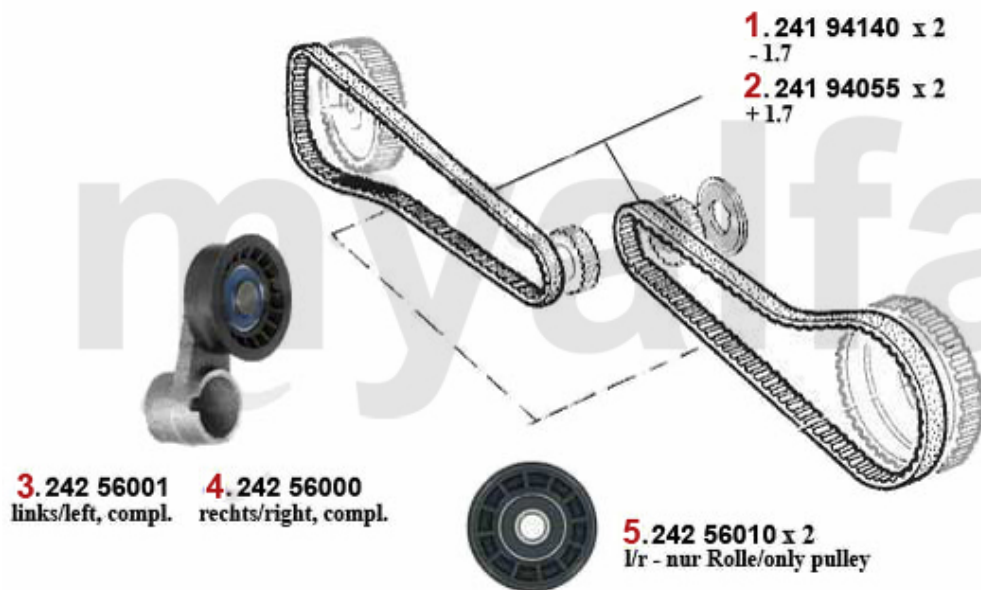

Zahnriemen/Timingbelt 33 (905/7) 8 V

1	24194140	tandrem 098S170 Sud/Sprint, Arna, 33 (905/7) 1.3/1.5/1.7/i e/16V/QV/4x4 knastaksel	343,54 kr
2	24194055	tandrem 100S170 33 (905/7) 1.3/ 1.5/1.7/ie/16V/QV,145/6 1 .4/1.6 ie knastaksel	155,71 kr
3	24256001	remspænder tandrem venstre Arna, Sud/Sprint,33,145/6	508,65 kr
4	24256000	remspænder tandrem højre Arna, Sud/Sprint,33,145/6	618,26 kr
5	24256010	remspænder tandrem 33 145/6 1.7 ie 16V (kun rulle)	277,79 kr