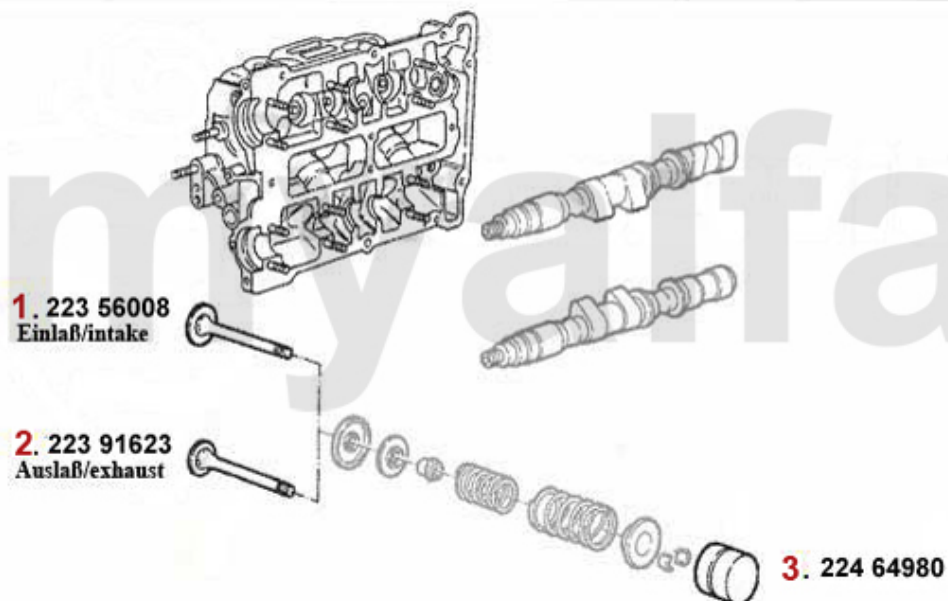

Ventiltrieb/Valve Train 33 (907) 16V

3	22464980	Hydrostødstang 33(907)/145/6 1.7 ie 16V,147 3.2 GTA,156 2.5 V6/3.2 GTA, 164/166 V6 24V,gtv/s	293,44 kr
1	22356008	Ventil-ind Alfa 33/145/146 1.7 i.e. 16V	On request
2	22391623	Ventil-ud 33 (907),145/6 Boxer 16V	On request