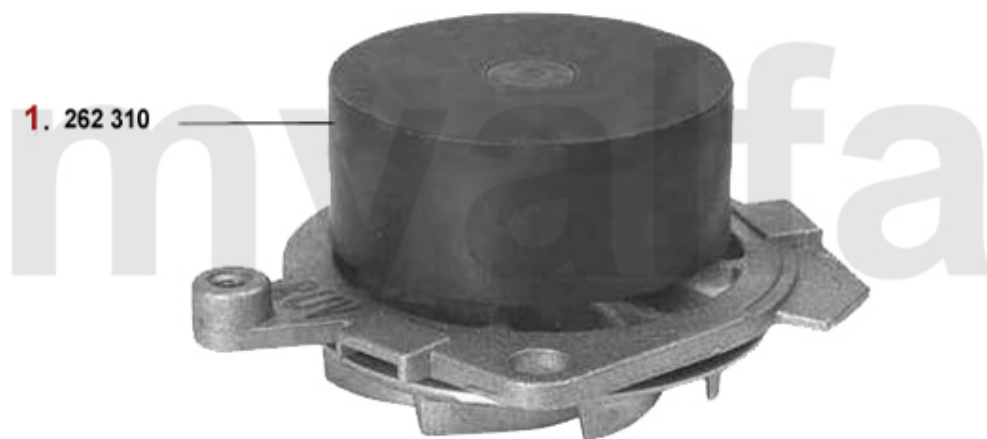

Wasserpumpe/Waterpump gtv/spider (916) 1.8/2.0 TS

1 262310 vandpumpe 145/6 1.4/1.6/1.8/ 2.0/ IE 16V TS,147 1.6/2.0 ie 16V TS,
155,156 1.6/2.0 16V TS

583,80 kr