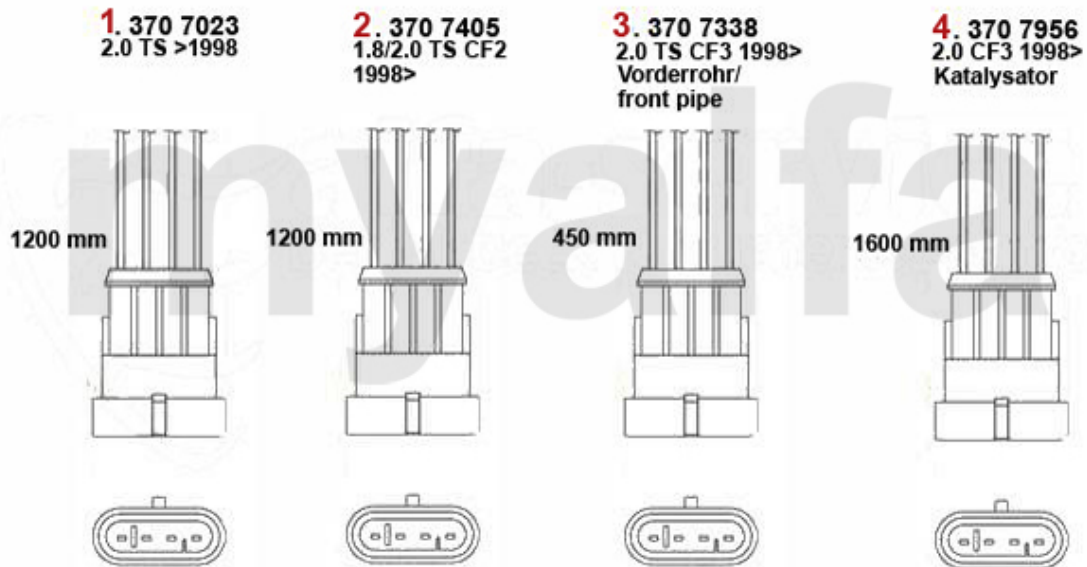

Lambda-Sonde/Lambda Probe gtv/spider (916) 1.8/2.0 TS

1	3707023	Lambda-Sonde 145/6 2.0 16V TS årg. 11.96>,156 1.6 16V TS ># 0 023373, 164 Super 2.0 TS/3.0 V	1.063,49 kr
2	3707405	Lambda-Sonde 145/6 1.4/1.6/1.8/16V TS/2.0 QV,156 1.6 16V TS #0023373> 156 1.8/2.0/16V TS/2	1.036,11 kr
3	3707338	Lambda-Sonde 147 1.6/2.0 16V TS, 156 1.6/1.8/2.0 16V TS/2.5 V6 24V, 3.2 GTA,166 2.0 16V TS	On request
4	3707956	Lambda-Sonde gtv/spider (916) 2.0 16V TS årg. 08.00>,4-adrig	906,20 kr