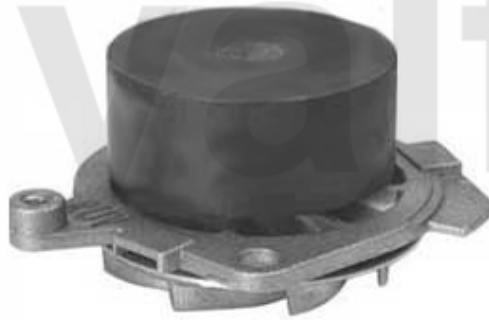

Wasserpumpe/Waterpump gtv/spider (916) 2.0 JTS

---

1. 262 310

myalfa

1 262310 vandpumpe 145/6 1.4/1.6/1.8/ 2.0/ IE 16V TS,147 1.6/2.0 ie 16V TS,
155,156 1.6/2.0 16V TS

583,80 kr