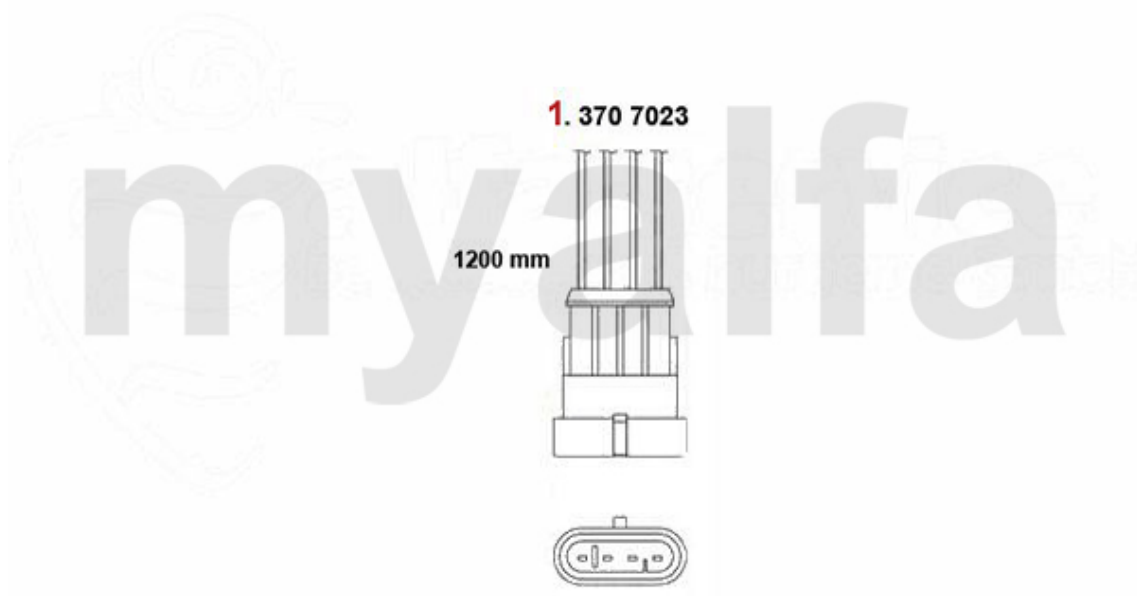

Lambda-Sonde/Lambda Probe gtv/spider (916) 3.0 V6 12V

---

1 3707023 *Lambda-Sonde 145/6 2.0 16V TS årg. 11.96>,156 1.6 16V TS ># 0
023373, 164 Super 2.0 TS/3.0 V*

1.063,49 kr