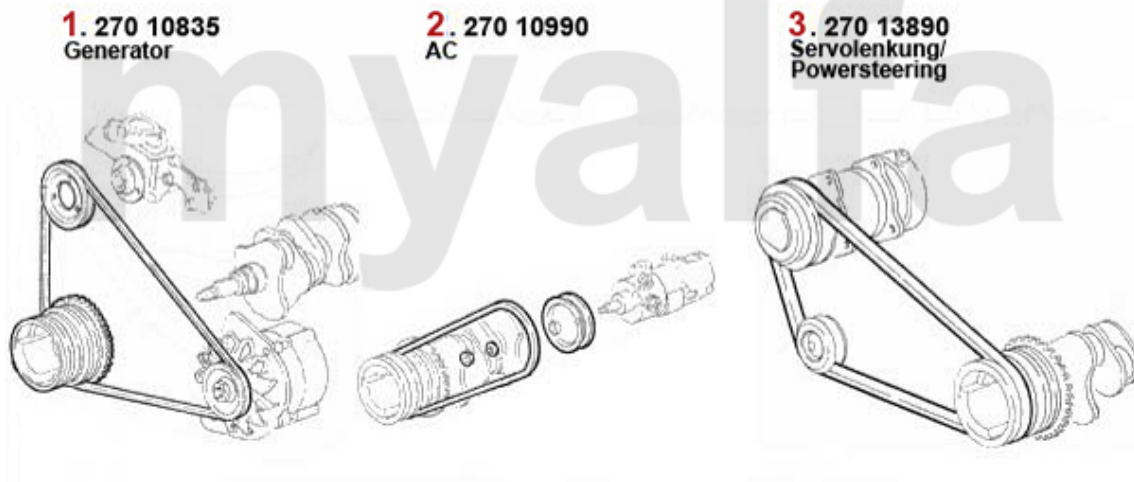

Keilriemen/V-Belt RZ/SZ

1	27010835	kilerem 9.5x835 75,90 2.5/3.0 V6 Generator	85,30 kr
2	27010990	kilerem servostyring Montreal, 9,5 x 990	114,26 kr
3	27013890	kilerem 12,5x890 75,90 2.5/3.0 V 6 Klimakompressor	128,33 kr