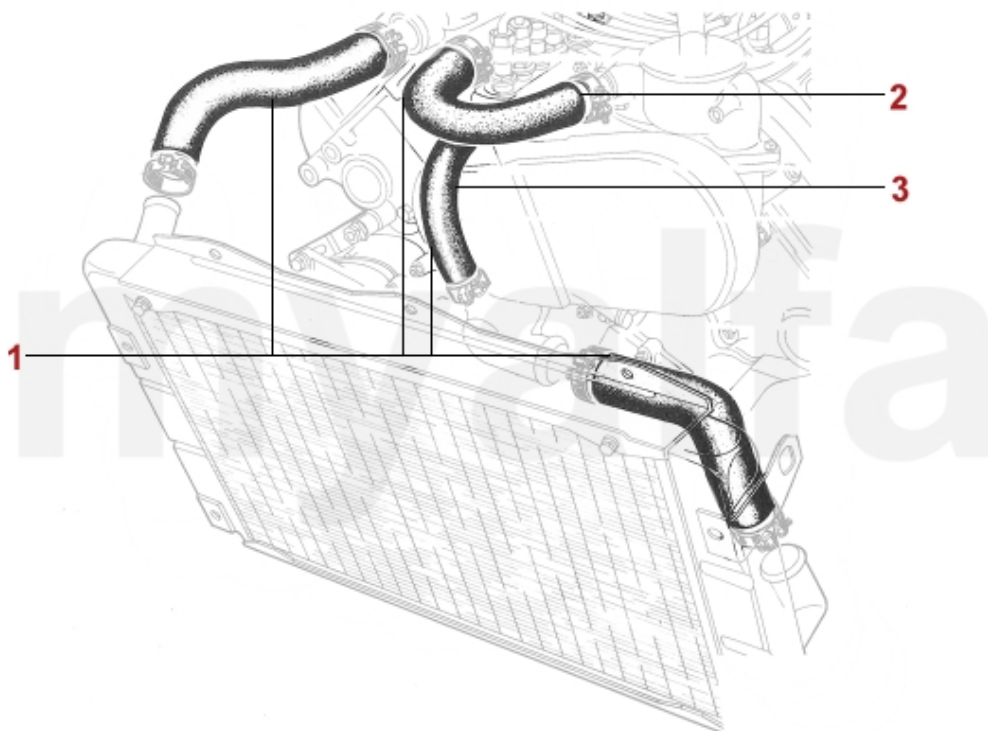

1	2660730	SET (4pc) COOLANT HOSES MONTREAL	DKK1,087.79
2	26615761	RADIATOR HOSE MONTREAL CYLINDER HEAD BYPASS	On request
3	26615764	RADIATOR HOSE WATER PUMP CYLINDER HEAD MONTREAL	On request