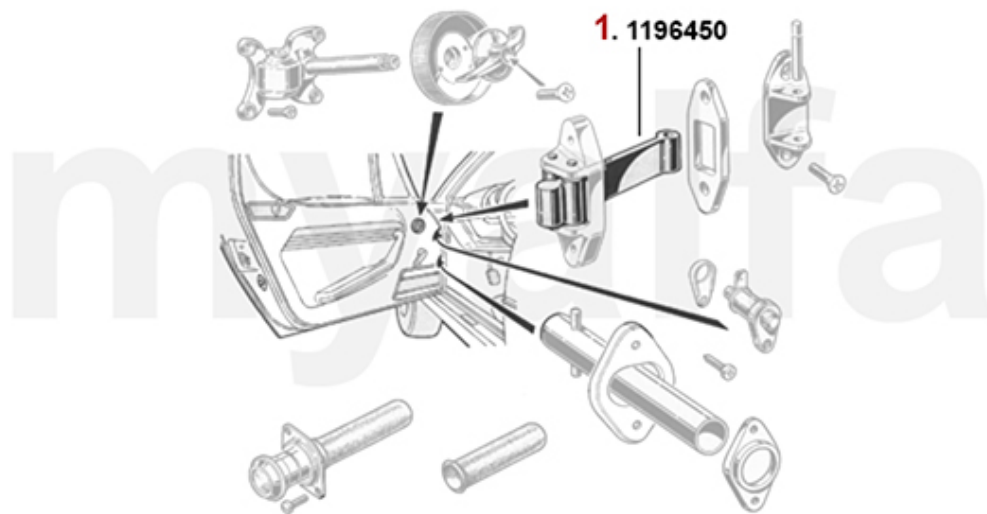

Türmechanik/Door Mechanical Montreal

1 1196450 DOOR RETAINING STRAP MONTREAL (SET FOR 1 SIDE)

DKK703.56

2 1176470 SET (2) OUTER DOOR HANDELS 116 GT/GTV, MONTREAL

DKK2,809.40