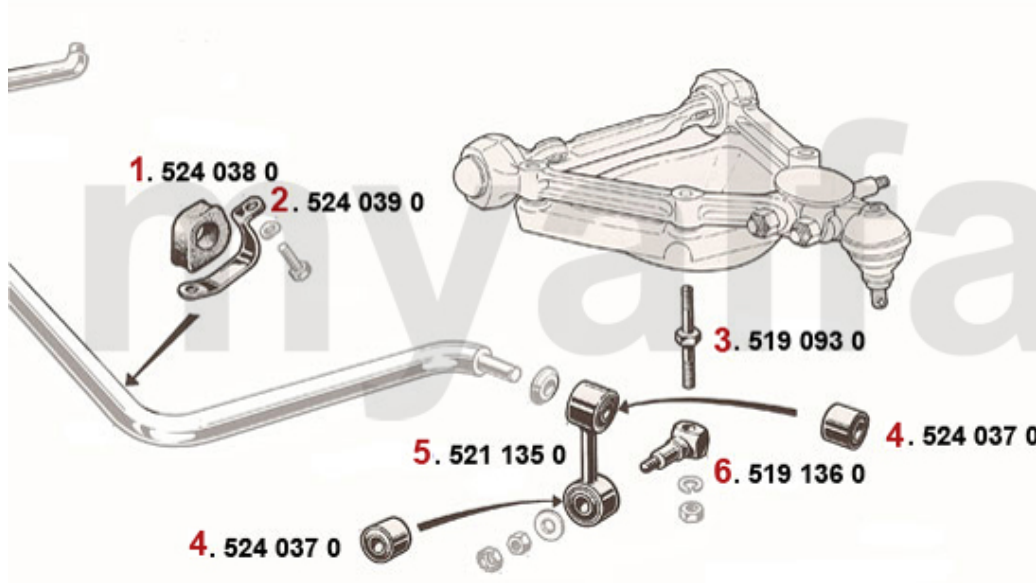

Stabilisator vorne/Stabilizer front Montreal

1	5240380	ANTI-ROLL BAR RUBBER FRONT SET (2) 105, 102 20000, 106 2600	DKK100.95
2	5240390	BRACKET FRONT ANTI ROLL BAR RUBBER	DKK68.45
3	5190930	BOLT SPRING (HIGH-STRENGTH STEEL) PAN / DROP LINK 1969-86	DKK210.93
4	5240370	FRONT UPPER ANTI ROLL BAR DROP LINK BUSH 30 mm	DKK77.48
5	5211350	FRONT ANTI ROLL BAR DROP LINK WITH BUSHINGS 1968-86	DKK223.03
6	5191360	SPRING PAN TO DROP LINK BOLT 1968-86	DKK187.00