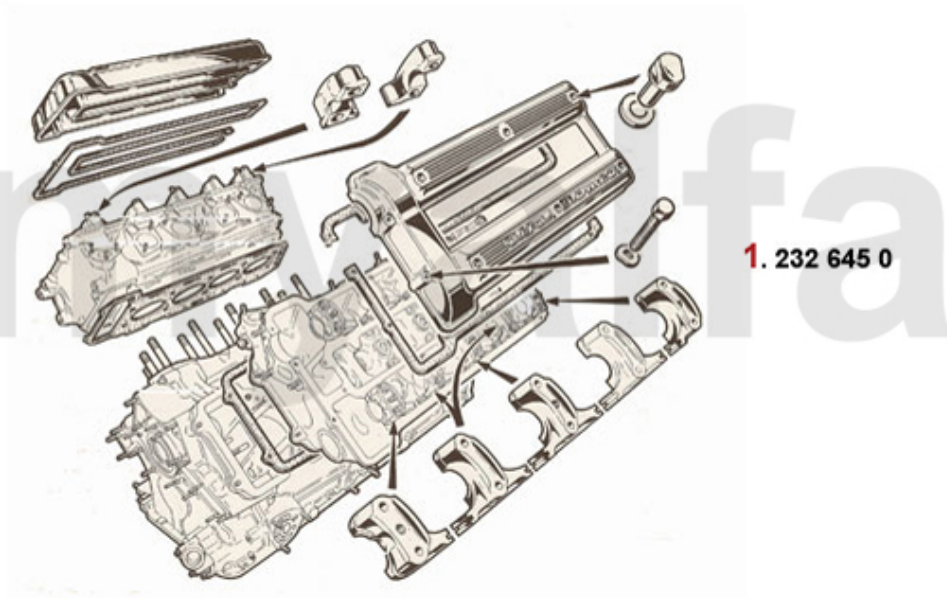

Kopfdichtsatz/Head Set Montreal

---

1 2326450 HEAD OVERHAUL SET MONTREAL WITH HEAD GASKETS

On request