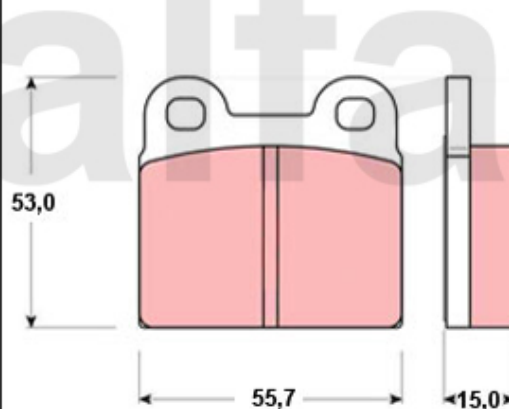

hinten/rear:

4. 630 006 F Ferodo std.   5. 630 099 0 Ferodo Racing DS2500   6. 630 090 0 Ferodo Racing DS3000

1	630005F	BRAKE PADS 1750/2000, 1600 1986-93 FRONT, OEM QUALITY	DKK333.39
2	6300980	BRAKE PADS 1750/2000, 1600 1986-93 FRONT FERODO RACING DS2500	DKK1,212.95
3	6300890	BRAKE PADS 1750/2000, 1600 1986-93 FRONT FERODO RACING DS3000	DKK1,134.73
4	630006F	BRAKE PADS 1300-2000 1966-93 REAR, OEM QUALITY	DKK285.61
5	6300990	BRAKE PADS 1300-2000 REAR FERODO RACING DS2500	DKK970.36
6	6300900	BRAKE PADS 1300-2000 REAR FERODO RACING DS3000	DKK1,076.06