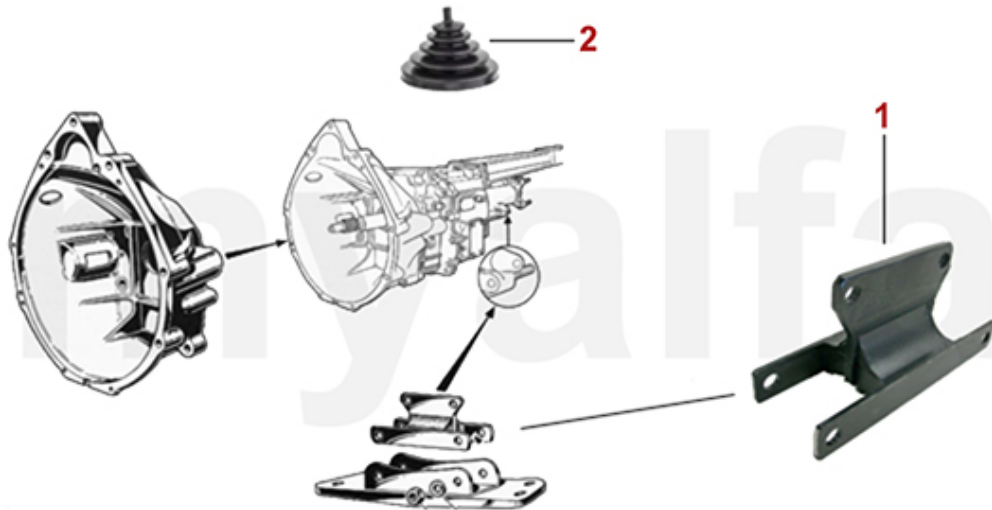

1	2910050	SPIN-ON STYLE OIL FILTER	DKK77.48
1	2910230	OILFILTER ORANGE - ORIGINAL RETRO DESIGN	DKK140.06
1	2910220	SPIN-ON STYLE OIL FILTER ORIGINAL Alfa Romeo	DKK116.59
2	2920310	SET AIR FILTERS MONTREAL	DKK696.48
3	2526450	SET WING NUTS FOR MONTREAL AIR FILTER HOUSING (6 PC)	DKK625.24
4	2936460	FUEL FILTER Tank MONTREAL	DKK364.68
5	2936470	FUEL FILTER MONTREAL	DKK265.31
6	2936450	OIL FILTER INJECTION PUMP SPICA MONTREAL	DKK312.25

Getriebe Anbauteile/Gear Mount Montreal

- **1** 4126410 REAR TRANSMISSION MOUNT MONTREAL
- **2** 4130080 GEARSTICK GAITER MONTREAL

DKK1,870.32
DKK698.44