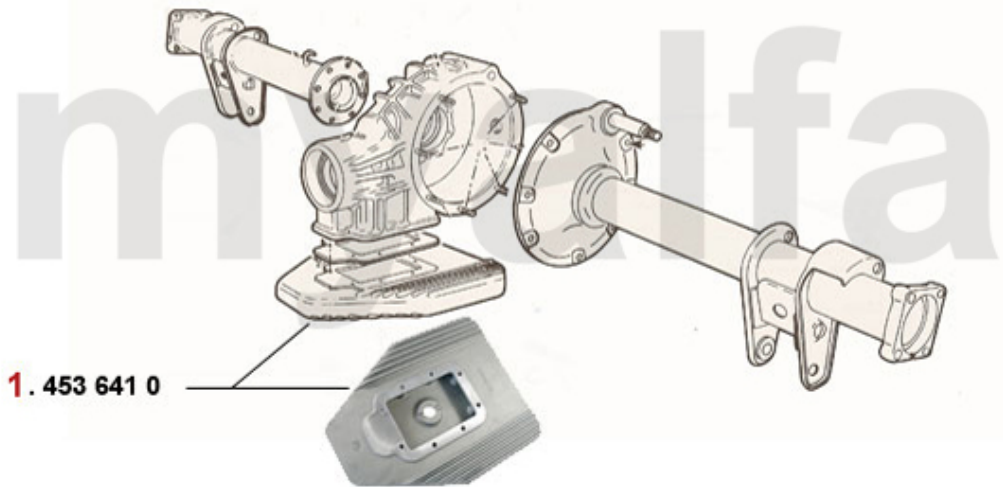

Differential Montreal

1	5441560	WHEEL BEARING KIT REAR 1972-93 WITH SHRINK RING	DKK495.33
1	5441570	SKF WHEEL BEARING SET 1972-93	DKK899.96
2	2330280	OIL SEAL WHEEL BEARING REAR 1300-2000 1972-93 52/34/10	DKK74.31
3	4530510	DIFFERENTIAL CASE BEARING 2000	DKK345.87
4	2331110	OIL SEAL DIFFERENTIAL MONTREAL	DKK89.96
5	4541930	TAB WASHER (SET 2) AXLE PIPE RIGHT	DKK46.19
6	4541840	TAB WASHER AXLE PIPE LEFT	DKK22.72
7	4541940	TAB WASHER (SET 2) AXLE PIPE LEFT	DKK116.59
8	2330330	DIFFERENTIAL OIL PAN GASKET 2000	DKK64.54
9	4536410	DIFFERENTIAL SUMP MONTREAL / GTA AUTODELTA	DKK4,264.94
10	2280110	SUMP PLUG WITH MAGNET TRANSMISSION/DIFFERENTIAL 750/101, 105/115	DKK82.14
11	2330060	SUMP PLUG WASHER SUMP / TRANSMISSION / DIFFERENTIAL	DKK12.48
12	2280100	OIL FILLER SCREW , HEXAGON SOCKET, TRANS MISSION/DIFFERENTIAL M22x1.5	DKK61.84
13	4536440	STOP RUBBER DIFFERENTIAL / BODY 105/115	DKK129.16