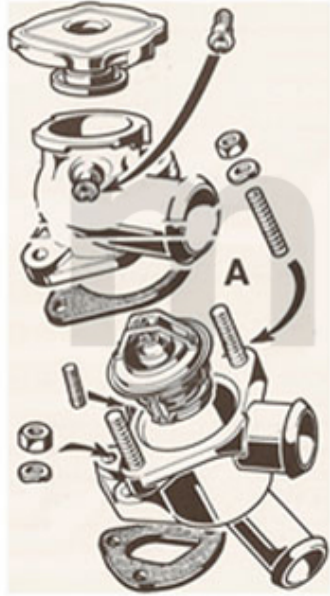

Thermostat Montreal

---

1. 263 005 0

1 2630050 THERMOSTAT MONTREAL 79 DEGREE CELSIUS

DKK312.25