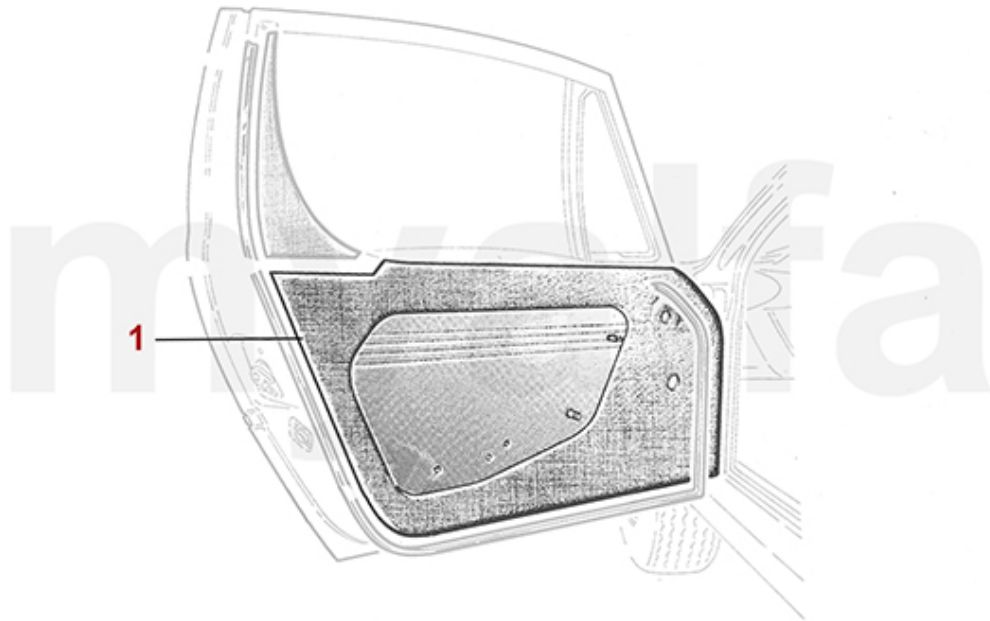

1 1745460 SET INNER DOOR TRIM PANELS MONTREAL BLACK

DKK11,339.37