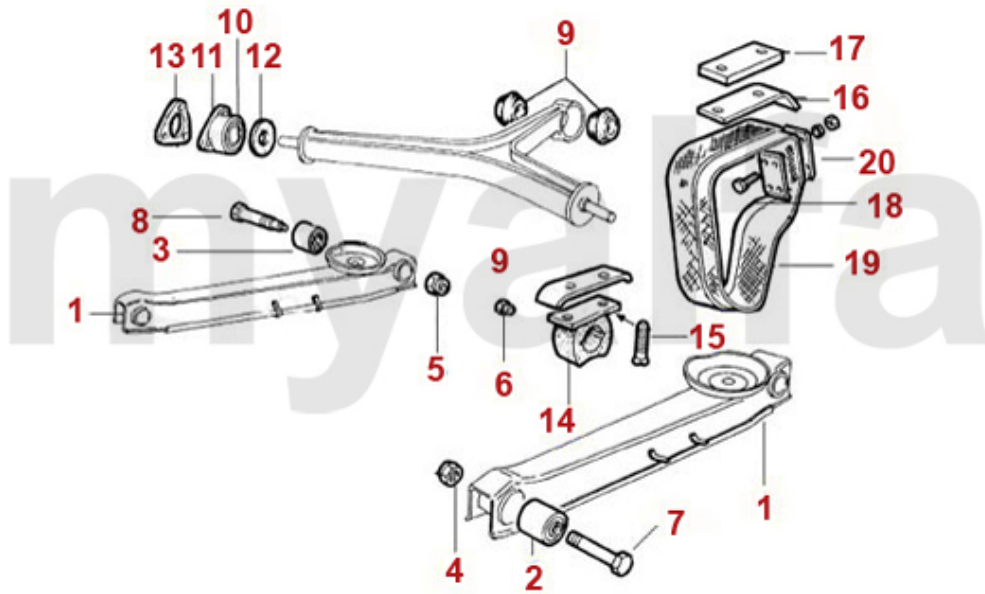

Aufhängung hinten / Attachment rear Montreal

1	5320310	REAR TRAILING ARM 1968-93, WITHOUT BUSHINGS	DKK923.43
2	5341090	FRONT TRAILING ARM BUSH 1968-93, DIAMETER 50 mm HEAVY DUTY	DKK201.15
3	5341100	REAR TRAILING ARM BUSH 1962-93, HEAVY DUTY	DKK201.15
4	5190650	SAFETY NUT FRONT SCREW TRAILING ARM	DKK30.55
5	5350660	BIG SAFETY NUT FOR TRAILING ARM BOLT	DKK33.62
6	5350670	SMALL SAFETY NUT FOR TRAILING ARM BOLT	DKK12.94
7	5190910	FRONT SCREW TRAILING ARM	DKK54.01
8	5350920	BOLT FOR REAR OF TRAILING ARM	DKK168.28
9	5351460	T-BAR CONICAL BUSH HEAVY DUTY	DKK62.21
10	5350551	T-BAR END BUSH	DKK234.02
11	5350552	T-BAR END BUSH HOUSING	DKK305.17
12	5350970	T-BAR END RUBBER WASHER RUBBER	DKK41.44
13	5351860	T-BAR SPACER 2 mm	On request
14	5190270	UPPER BUMP STOP REAR AXLE VERSION FOR 31mm REBOUND STRAP	DKK116.59
15	5190590	SCREW REAR UPPER BUMP STOP	DKK18.81
16	5190540	REBOUND STRAP GUIDE PANEL UNDER UPPER BUMP STOP REAR AXLE TWO BENDED ENDS	DKK100.95
17	5190870	Bump Stop Spacer	DKK320.07
18	4540361	OUTER REBOUND STRAP REAR 31 mm	DKK97.78
19	4540362	INNER REBOUND STRAP REAR 31 mm	DKK97.78
20	5190530	FITTING KIT FOR ONE REBOUND STRAP 31 mm	DKK100.95