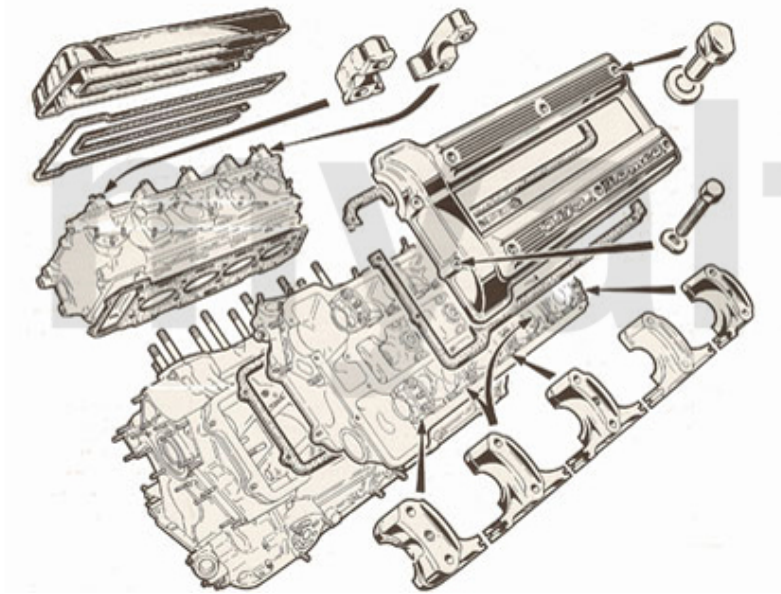

Motordichtsatz/Full Set Montreal

1. 231 646 0
ohne Simmeringe/
without oil seals

1 2316460 FULL ENGINE GASKET SET MONTREAL WITH HEAD GASKETS LESS OIL SEALS

DKK2,183.32

1	2336410	SET CAM COVER GASKETS MONTREAL	DKK568.16
2	2336450	SET HEAD GASKETS MONTREAL ELRING	DKK2,731.17
3	2336400	RUBBER BLOCK MONTREAL VALVE COVER GASKET	DKK69.66