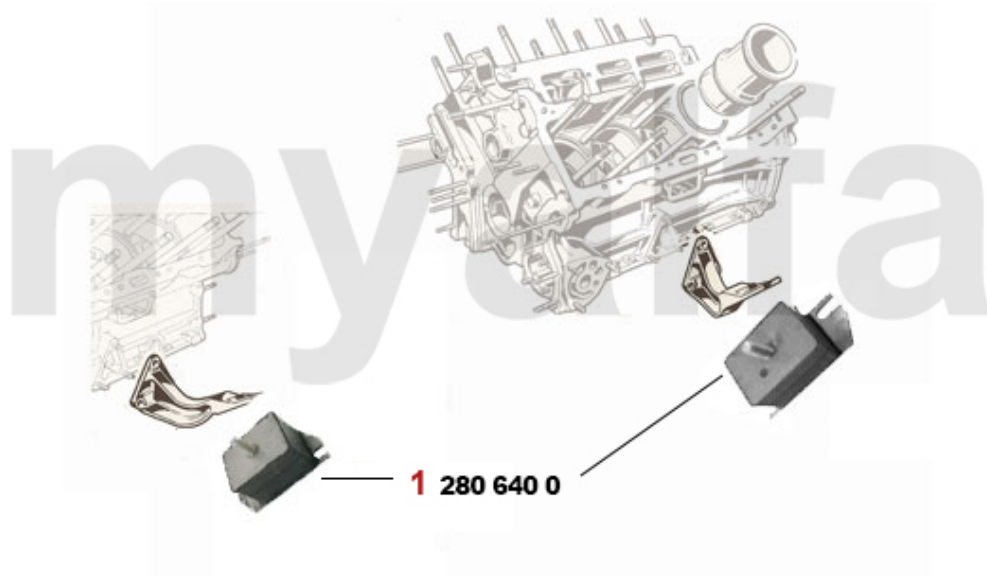

Motorlager/Enginemount Montreal

---

1 2806400 SET ENGINE MOUNTS MONTREAL

DKK1,400.79