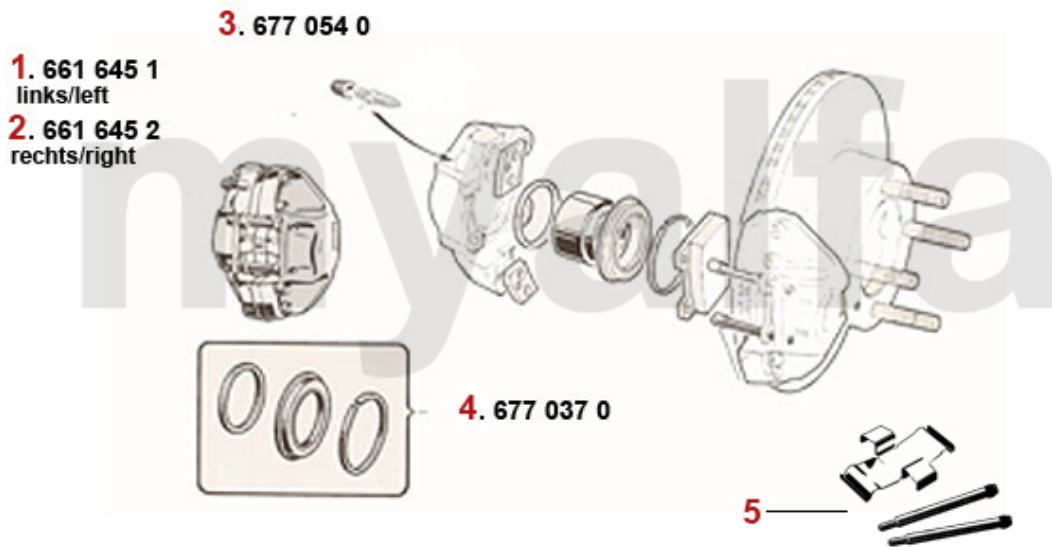

Bremssattel/Caliper Montreal vorne/front

1	6616451	BRAKE CALIPER MONTREAL FRONT NEW LEFT	DKK1,870.32
2	6616452	BRAKE CALIPER MONTREAL FRONT NEW RIGHT	DKK1,870.32
3	6770540	CAP BLEEDER SCREW	DKK12.11
4	6770370	BRAKE CALIPER REBUILD KIT FRONT ATE	DKK176.84
5	6500100	RETAINING PIN FOR FRONT BRAKE PAD MONTREAL	DKK152.63