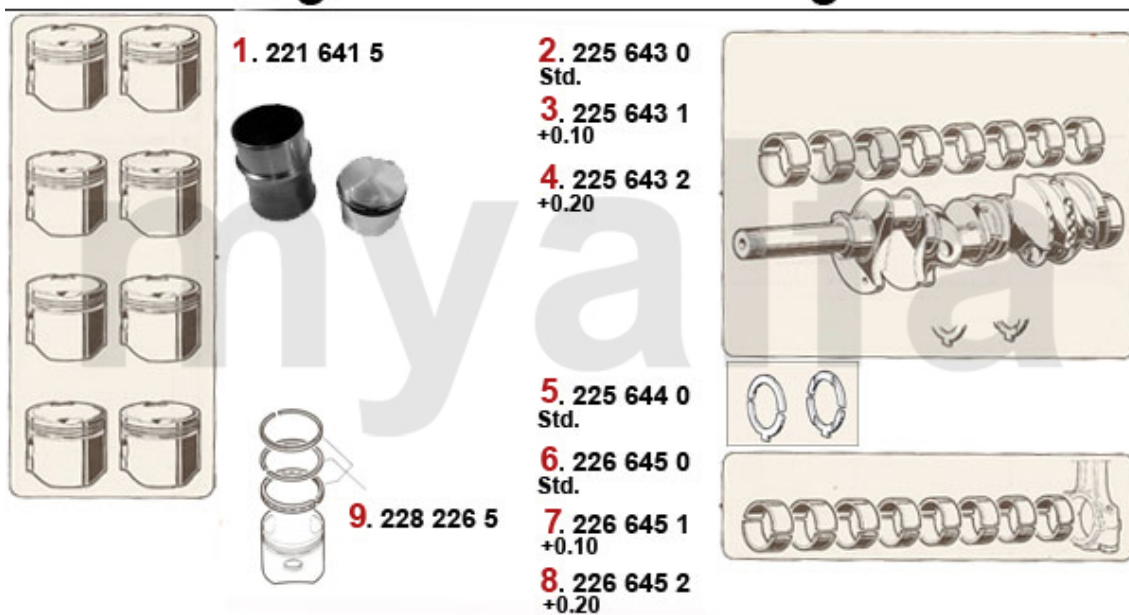

Kolben/Lager-Pistons/Bearings Montreal

1	2216415	PISTON / LINER MONTREAL	DKK2,973.76
2	2256430	MAIN BEARINGS MONTREAL STANDARD	DKK3,200.71
2	2256431	MAIN BEARINGS MONTREAL +0,10	DKK3,200.71
2	2256432	MAIN BEARINGS MONTREAL +0,20	DKK3,200.71
2	2256433	MAIN BEARINGS MONTREAL +0,30	DKK3,748.47
2	2256434	MAIN BEARINGS MONTREAL +0,40	DKK3,748.47
3	2256440	SET THRUST WASHERS STD MONTREAL	DKK1,549.41
4	2266450	BIG END BEARINGS MONTREAL STANDARD	DKK2,731.17
4	2266451	BIG END BEARINGS MONTREAL +0,10	DKK2,731.17
4	2266452	BIG END BEARINGS MONTREAL +0,20	DKK2,965.94
4	2266453	BIG END BEARIINGS MONTREAL +0,30	DKK2,965.94
4	2266454	BIG END BEARIINGS MONTREAL +0,40	DKK3,599.00
5	2282265	SET PISTON RINGS MONTREAL (FOR 1 PISTON)	DKK305.17