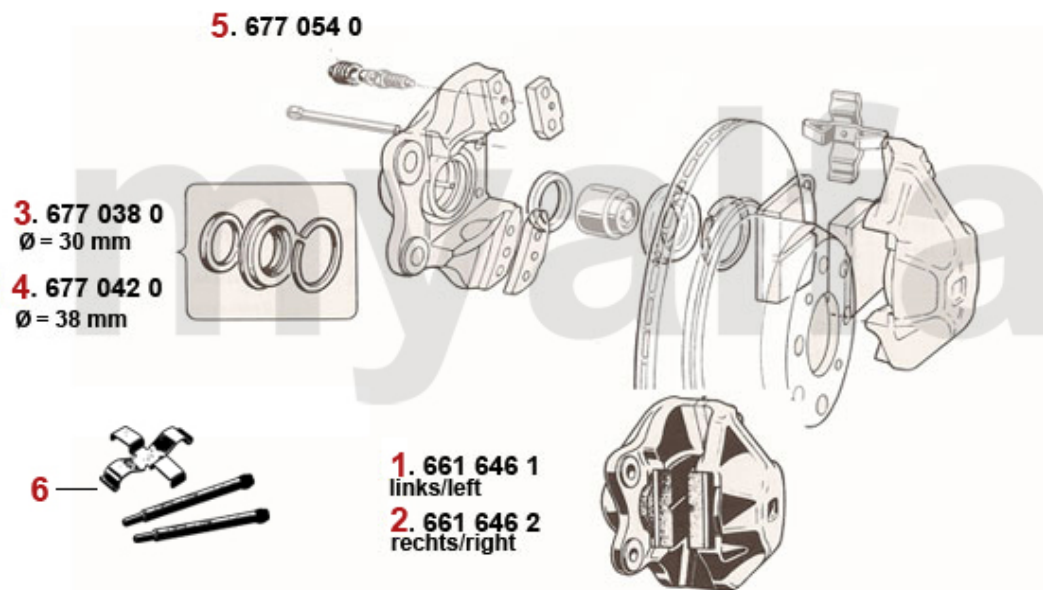

Bremssattel/Caliper Montreal hinten/rear

1	6616461	BRAKE CALIPER MONTREAL REAR LEFT	DKK1,676.62
2	6616462	BRAKE CALIPER MONTREAL REAR RIGHT	DKK1,676.62
3	6770380	BRAKE CALIPER REBUILD KIT 1964-66 ATE (30 mm), PREMIUM	DKK461.71
4	6770420	BRAKE CALIPER REBUILD KIT 1967-93 REAR ATE, 38mm PISTONS	DKK186.25
5	6770540	CAP BLEEDER SCREW	DKK12.11
6	6500200	RETAINING PIN SET FOR REAR BRAKE PADS MONTREAL	DKK152.63