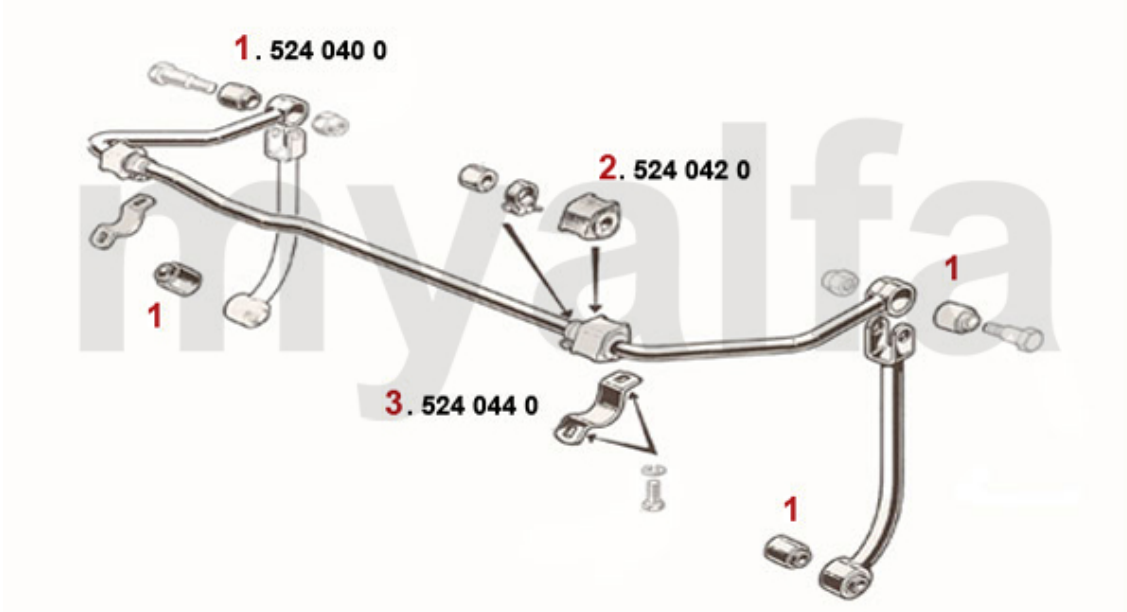

Stabilisator hinten/Stabilizer rear Montreal

1	5240400	REAR DROP LINK LOWER BUSH	DKK84.56
2	5340110	SET ANTI-ROLL BAR RUBBER REAR MONTREAL, GIULIA, GTV, SPIDER	DKK312.99
3	5240440	BRACKET REAR ANTI ROLL BAR REAR	DKK108.77