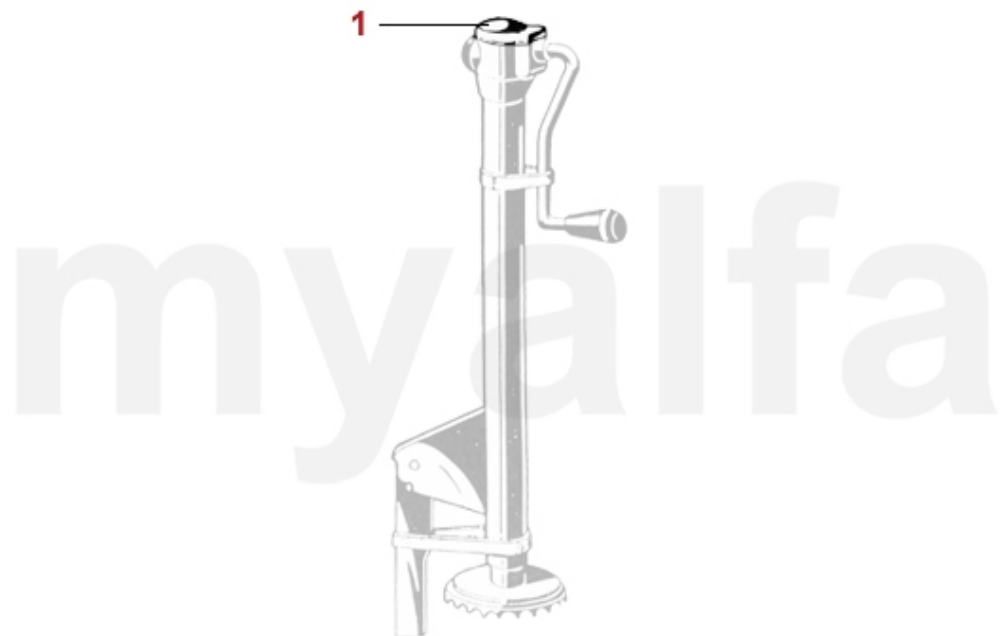

1	8830010	SET WIPER BLADES MONTREAL STAINLESS STEEL	DKK468.79
2	8810010	WIPER WASHER RESERVOIR MONTREAL	DKK1,290.43
3	8810020	LID FOR WIPER WATER RESERVOIR MONTREAL	DKK194.07
4	8810210	WINDSHIELD WASHER FOOT PUMP	DKK508.65
5	8800820	WASHER JET CHROME 2-JETS (750/101)	DKK100.95

1 9811050 BATTAINI CAP FOR JACK TOP ALFA ROMEO 105 SERIES

DKK132.61