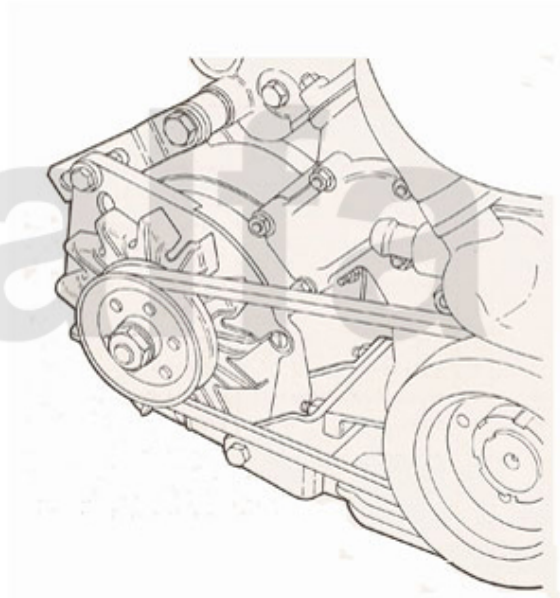

Keilriemen/V-Belts Montreal

---

1. 270 10775
Generator
9,5/10 x 775

2. 270 10990
Servolenkung/
Powersteering
9,5/10 x 990

2 27010990 V-BELT POWER STEERING MONTREAL, 9,5 x 990

DKK114.26

1 27010775 V-BELT ALTERNATOR MONTREAL, 9,5 x 775

DKK122.09