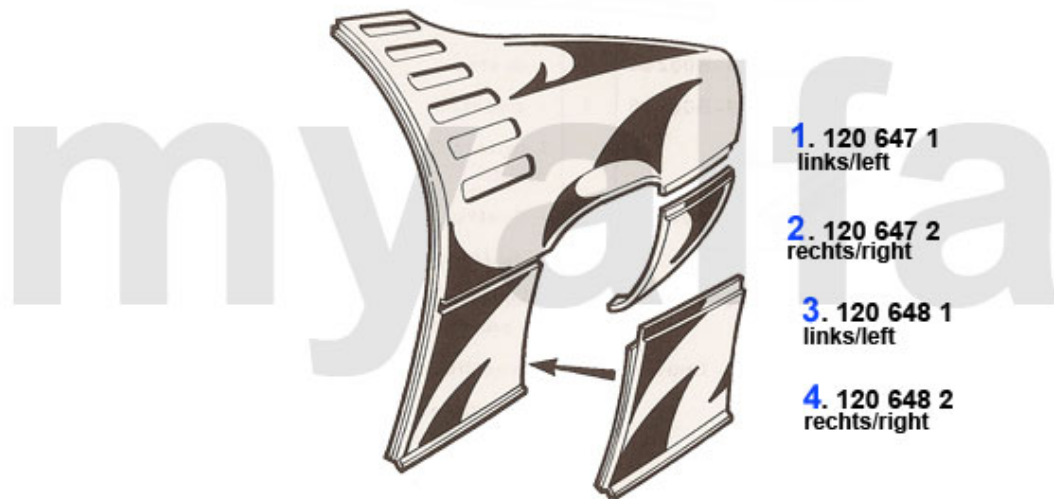

Karosserieteile hinten/Body Parts rear Montreal

1	1206471	REPAIR PANEL REAR WING MONTREAL REAR LEFT	DKK3,357.16
2	1206472	REPAIR PANEL REAR WING REAR RIGHT	DKK3,357.16
3	1206481	REPAIR PANEL REAR WING FRONT LEFT	DKK3,044.16
4	1206482	REPAIR PANEL REAR WING FRONT RIGHT	DKK3,044.16