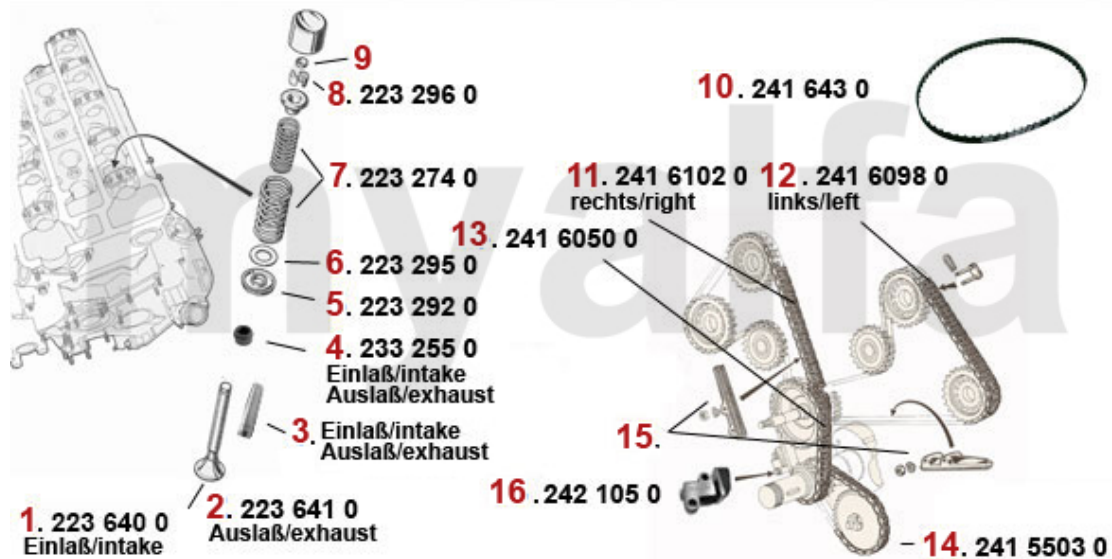

Ventilsteuerung/Valve Gear Montreal

1	2236400	INTAKE VALVE MONTREAL 37 mm	DKK257.49
2	2236410	EXHAUST VALVE MONTREAL 33 mm	DKK257.49
3	2230400	VALVE GUIDE INTAKE STANDARD 9 x 14,05 x 51	DKK82.14
3	2231600	VALVE GUIDE INTAKE OVERSIZE 0.10 9 x 14,10 x 51	DKK108.77
3	2231610	VALVE GUIDE INTAKE OVERSIZE 0.20 9 x 14,15 x 51	DKK108.77
3	2230420	VALVE GUIDE EXHAUST STANDARD 9 x 14,05 x 54	DKK85.30
3	2231620	VALVE GUIDE EXHAUST OVERSIZE 0.10 9 x 14,10 x 54	DKK116.59
4	2332550	VALVE SEAL REINZ	DKK38.37
5	2232920	VALVE SPRING CUP	On request
6	2232950	SHIM VALVE CUP / SPRING	DKK27.75
7	2232740	SET VALVE SPRINGS 16 PIECES	DKK665.19
8	2232960	VALVE COTTER 9MM	DKK14.90
9	2431140	SET VALVE SHIMS 200 PIECES 2,525 - 3,5 mm, DIAMETER 9mm	DKK4,374.55
9	2430840	SET VALVE SHIMS 205 PIECES 1,5 - 2,5 mm, DIAMETER 9mm	DKK4,374.55
9	2430430	VALVE SHIM 9MM PLEASE SUBMIT THE SIZE YOU NEED	DKK97.04
10	2416430	TIMING BELT INJECTION PUMP MONTREAL	DKK383.49
11	24161020	TIMING CHAIN MONTREAL RIGHT IWIS	DKK625.24
12	24160980	TIMING CHAIN MONTREAL LEFT IWIS	DKK618.26
13	24160500	TIMING CHAIN MONTREAL SHORT IWIS	DKK379.58
14	24155030	TIMING CHAIN OIL PUMP MONTREAL IWIS	DKK461.71
15	2426470	SET SLIDE RAILS MONTREAL, PTFE TEFLON	DKK2,332.04
16	2421050	LOWER CHAIN TENSIONER 2600 / 105/115 / Montreal	DKK422.60
17	2240680	CAM FOLLOWER OE-QUALITY 101/105/115/116/75/155/164	DKK136.99
17	2240710	CAM FOLLOWER DLC RACING MADE IN ITALY 101/105/115/116/75/164	DKK309.08