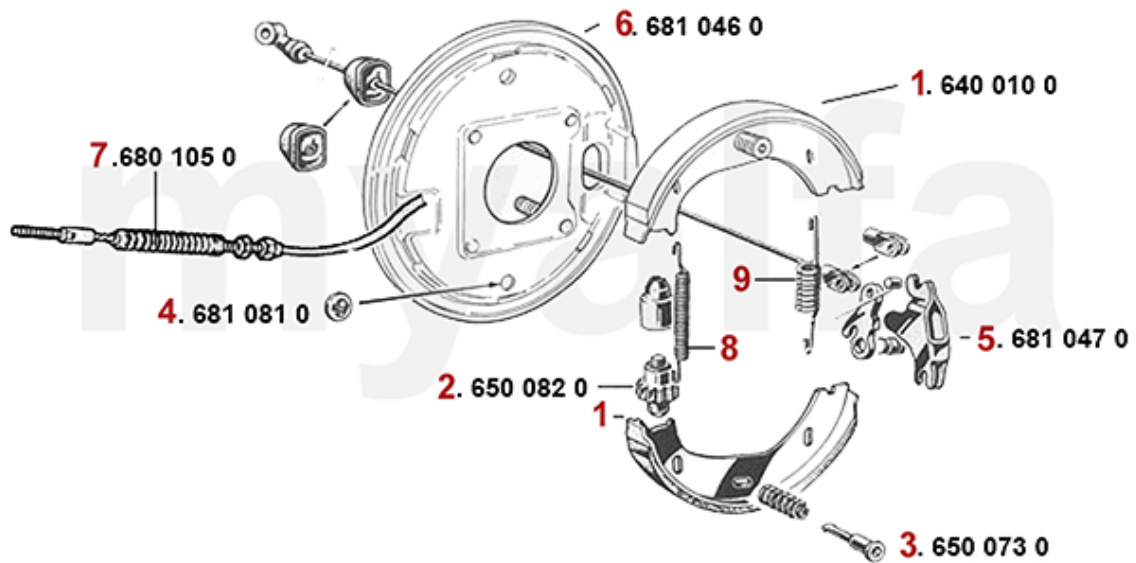

Handbremse/Handbrake Montreal

1	6400100	SET BRAKE SHOES 4 PIECES	DKK309.08
2	6500820	HANDBRAKE ADJUSTOR	DKK309.08
3	6500730	HANDBRAKE SHOE RETAINING PIN	DKK36.78
4	6810810	COUNTERPLATE FOR RETAINING PIN	DKK69.66
5	6810470	HANDBRAKE SHOE OPERATOR LEVER	DKK266.06
6	6810460	REAR BRAKE ANCHOR PLATE	On request
7	6801050	MAIN HANDBRAKE CABLE MONTREAL	DKK465.63
8	6500840	HANDBRAKE SHOE SPRING LONG	DKK50.47
9	6500850	HANDBRAKE SHOE SPRING SHORT	DKK36.78
10	6800170	HAND BRAKE CABLE SET (2PC) REAR LEFT AND RIGHT - 105 MONTREAL	DKK383.49