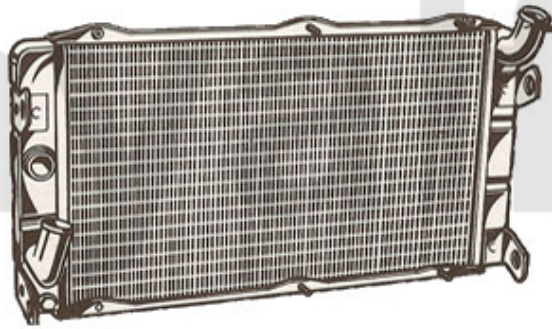

Motorkühler/Radiator Montreal

---

1. 261 645 0

1 2616450 RADIATOR MONTREAL EXCHANGE

DKK4,660.16