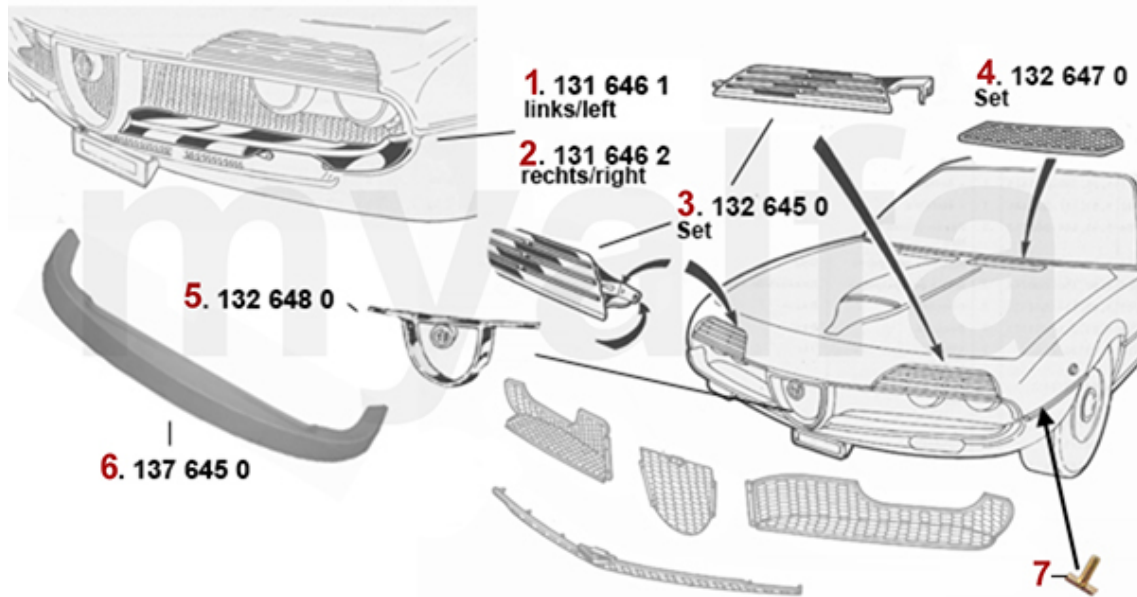

Stoßstangen/Bumpers Montreal

1	1316461	BUMPER MONTREAL FRONT LEFT	On request
2	1316462	BUMPER MONTREAL FRONT RIGHT	On request
3	1326450	SET HEADLIGHT COVERS MONTREAL	DKK7,747.35
4	1326470	SET SCUTTLE GRIDS MONTREAL	DKK1,948.55
5	1326480	CENTER HEART MONTREAL	On request
6	1376450	FRONT SPOILER MONTREAL	DKK1,792.10
7	1330030	CLIP FOR TRIM MONTREAL	DKK14.90