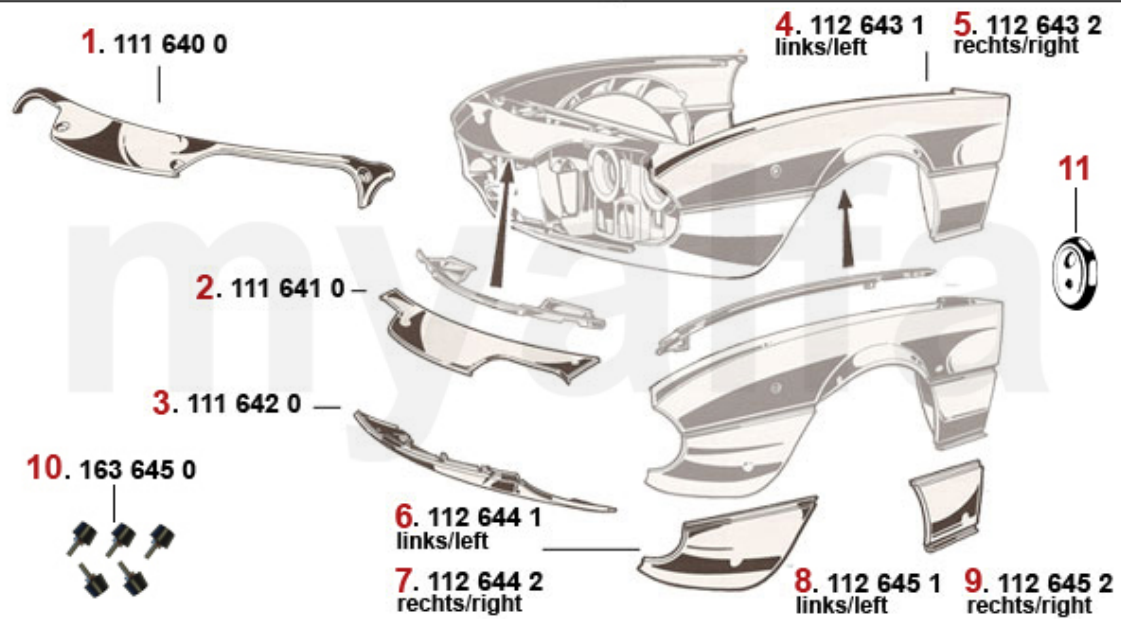

Karosserieteile vorne/Body Parts front Montreal

1	1116400	INNER SUPPORT PANEL FOR FRONT PANEL MONTREAL	On request
2	1116410	UPPER FRONT PANEL MONTREAL	DKK5,986.63
3	1116420	FRONT VALANCE MONTREAL	DKK6,650.99
4	1126431	UPPER FRONT WING SECTION MONTREAL LEFT	On request
5	1126432	UPPER FRONT WING SECTION MONTREAL RIGHT	On request
6	1126441	LOWER FRONT WING SECTION MONTREAL FRONT LEFT	DKK3,357.16
7	1126442	LOWER FRONT WING SECTION MONTREAL FRONT RIGHT	DKK3,357.16
8	1126451	LOWER FRONT WING SECTION MONTREAL REAR LEFT	DKK2,965.94
9	1126452	LOWER FRONT WING SECTION MONTREAL REAR RIGHT	DKK2,965.94
10	1636450	SET BONNET STOPS MONTREAL 4 PIECES	DKK1,009.48
11	1631450	OVAL GROMMET FOR HARNESS MONTREAL, 2 HOLES	DKK89.96