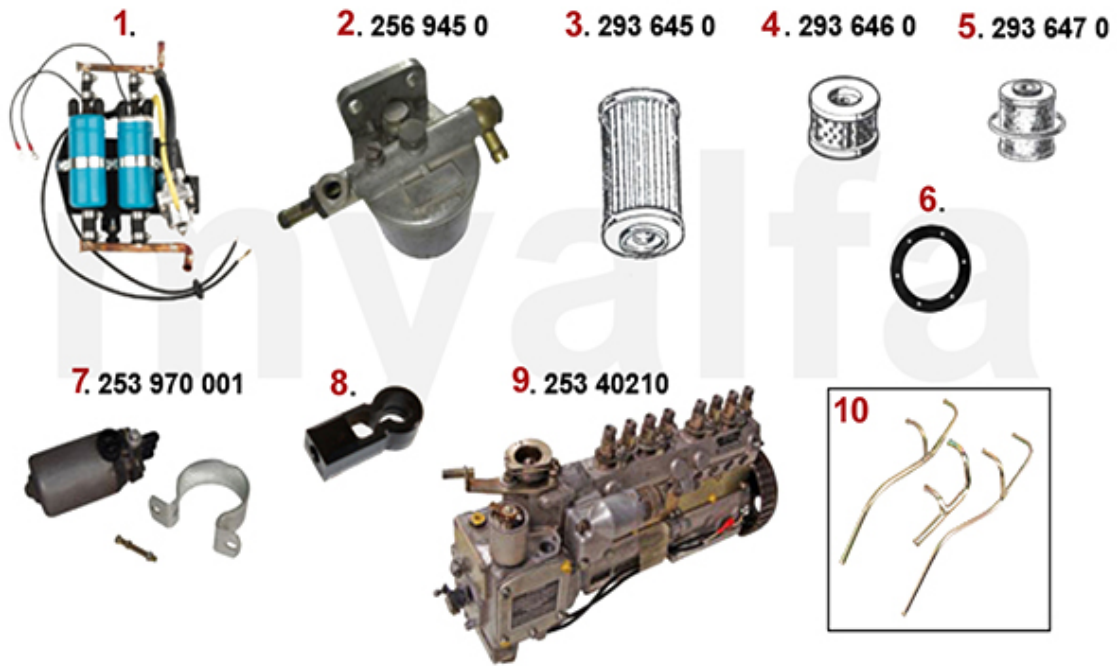

# Kraftstoffförderung/Fuel System Montreal

<b>1</b>	<b>2537020</b>	<b>FUEL PUMP SET MONTREAL</b>	<b>On request</b>
<b>2</b>	<b>2569450</b>	<b>FUEL PRESSURE REGULATOR MONTREAL</b>	<b>DKK1,169.93</b>
<b>3</b>	<b>2936450</b>	<b>OIL FILTER INJECTION PUMP SPICA MONTREAL</b>	<b>DKK312.25</b>
<b>4</b>	<b>2936460</b>	<b>FUEL FILTER Tank MONTREAL</b>	<b>DKK364.68</b>
<b>5</b>	<b>2936470</b>	<b>FUEL FILTER MONTREAL</b>	<b>DKK265.31</b>
<b>6</b>	<b>8650180</b>	<b>RUBBER GASKET SEAL FUEL FILTER TANK MONTREAL</b>	<b>DKK147.88</b>
<b>7</b>	<b>25370001</b>	<b>FUEL PUMP MONTREAL</b>	<b>On request</b>
<b>8</b>	<b>2521350</b>	<b>BALL SOCKET/JOINT HEAD MONTREAL, REGULATING LINKAGE INJECTION PUMP</b>	<b>DKK71.99</b>
<b>9</b>	<b>25340210</b>	<b>FUEL INJECTION PUMP MONTREAL</b>	<b>On request</b>
<b>10</b>	<b>2537040</b>	<b>FUEL PIPE SET AT FUEL PUMPS - MONTREAL</b>	<b>DKK1,596.44</b>