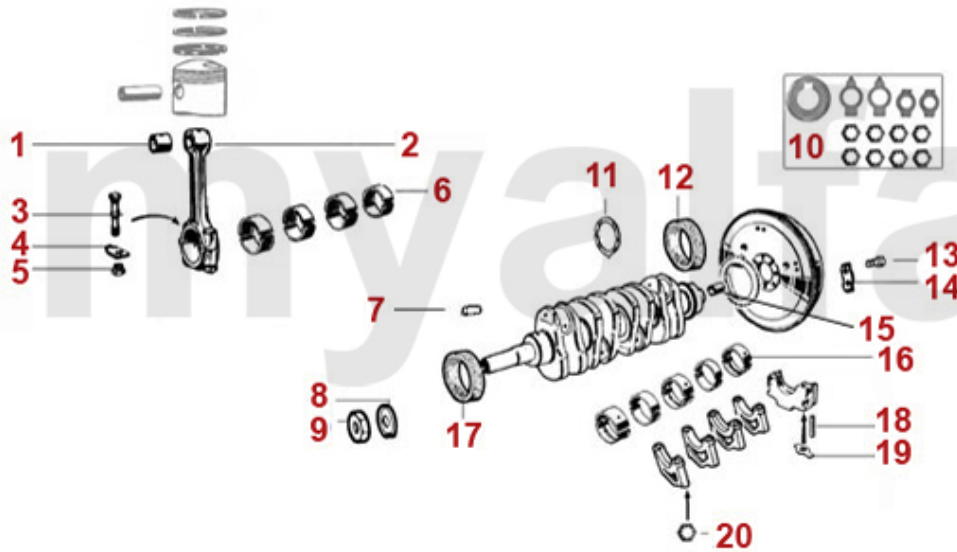

Lager/Bearings Alfetta (116)

1	2261120	SMALL END BEARING 1600 - 2000	DKK160.45
2	2130130	CON ROD 1600 USED (PLEASE SUBMIT THE WEIGHT YOU NEED)	On request
2	2130140	CON ROD 1750 USED (PLEASE SUBMIT THE WEIGHT YOU NEED)	On request
2	2130150	CON ROD 2000 NEW	DKK1,009.48
3	2261050	CON ROD BOLT SET (2PC) 1750-2000 ALSO POSSIBLE FOR 1600	DKK155.71
4	2261390	TAB WASHER CON ROD NUT (SET 2 PCS) 1600-1750	DKK20.30
5	2261080	CON ROD NUT 1600-2000	DKK38.37
6	2260200	BIG END BEARINGS (Set) 1600-2000 1. OVERSIZE 0,10	DKK485.18
6	2260220	BIG END BEARINGS (Set) 1600-2000 2. OVERSIZE 0,20	DKK485.18
6	2260780	BIG END BEARINGS (Set) 1600-2000 3. OVERSIZE 0.30	DKK485.18
6	2260180	BIG END BEARINGS (Set) 1600-2000 STANDARD	DKK485.18
6	2260150	CON ROD BEARINGS SET KING XP RACING 1600-2000, STD	DKK915.61
7	2280950	ALUMINIUM PLUG CRANKSHAFT (SET 6 PCS) 6 mm DIAMETER	DKK93.87
7	2280960	ALUMINIUM PLUG CRANKSHAFT (SET 6 PCS) 6,25 mm	DKK93.87
8	2280970	TAB WASHER CRANK PULLEY NUT	DKK40.70
9	2280940	CRANK PULLEY NUT 1963-89	DKK152.63
10	2282730	TAB WASHER SET 13 PIECES MAIN BEARING / CAMSHAFT / PULLEY	DKK168.28
11	2240810	SET THRUST WASHERS - 101/105/115/116/75/155/164 - STANDARD	DKK168.28
11	2240820	THRUST WASHER SET - 101/105/115/116/75/155/164 - 0.005	DKK223.03
11	2240830	THRUST WASHER SET - 101/105/115/116/75/155/164 - 0.010	DKK215.21
12	2330230	OIL SEAL CRANK SHAFT REAR 82/105/12 750/101/105/115/116 UP TO 1989, OEM QUALITY	DKK257.49
13	4211550	SCREW FLYWHEEL 6 HOLE	DKK38.74
13	4211560	SCREW FLYWHEEL 8 HOLE	DKK46.19
14	4211500	TAB WASHER SCREW FLYWHEEL (SET 4 PCS) 8 HOLE	DKK77.48
15	2251110	CRANK SPIGOT BUSH 24 mm	DKK85.30
15	2251100	CRANK SPIGOT BUSH 20 mm / 1750 ccm	DKK85.30
16	2250100	MAIN BEARINGS (Set) 1300-2000 - 1. OVERSIZE 0,10	DKK586.13
16	2250110	MAIN BEARINGS (Set) 1300-2000 2. OVERSIZE 0,20	DKK586.13