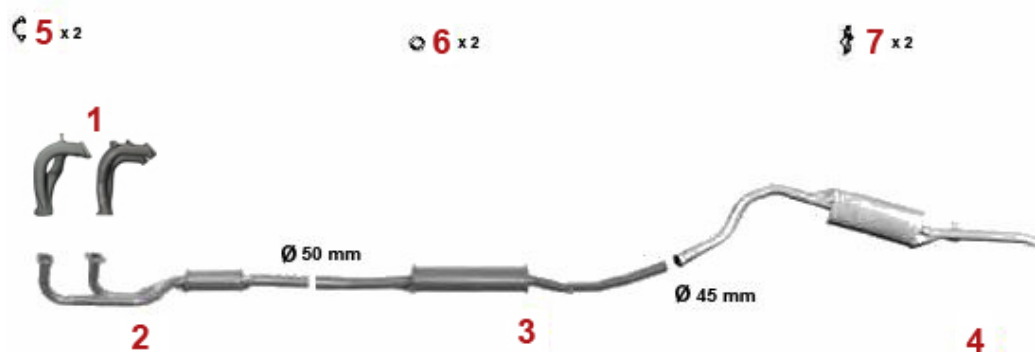

Abgasanlage/Exhaust System Alfetta 2.0

Alfetta (116) 2.0 79/97 KW

1977 - 85

1	31121084	OE. 60521084 EXHAUST MANIFOLD 116 4-CYLINDER 2+3	On request
1	31121536	OE. 60521536 EXHAUST MANIFOLD 116 4-CYLINDER 1+4	On request
2	33203603	PRE-SILENCER ALFETTA 1.8 2.0 1st SERIES 1972-1978	DKK1,115.17
2	33201803	OE. 60730546 FRONT MUFFLER	DKK1,272.46
3	34103576	OE. 60727295 MIDDLE SILENCER ALFETTA 1st SERIES 1972-1978	DKK1,400.79
3	34101476	OE. 60730551 MIDDLE SILENCER	DKK892.14
4	35103507	OE. 60724252 REAR SILENCER ALFETTA BERLINA 1.SERIES	DKK1,713.78
4	35103907	OE. 60730548 REAR SILENCER	DKK892.14
5	38094413	OE. 60777697 GASKET	DKK54.01
6	38091011	OE. 60521386 RUBBER RING	DKK17.97
7	38091024	OE. 60521407 EXHAUST RUBBER MOUNT	DKK36.78