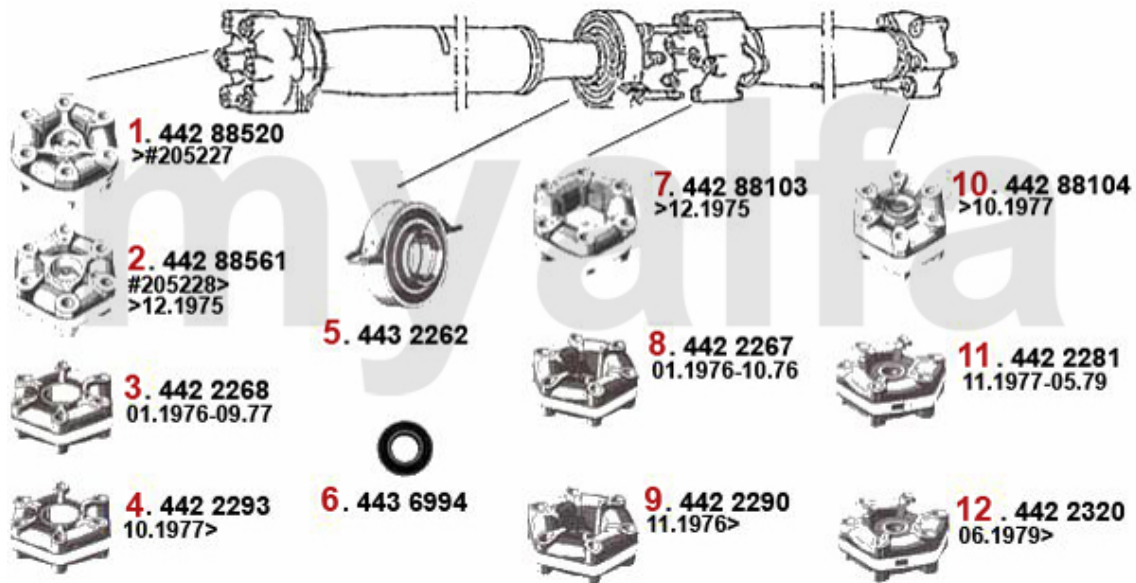

Antriebswelle/Driveshaft Alfetta

1	44288520	Drive Shaft Mounting Front Alfetta OE.	On request
2	44288561	HD-Scheibe vorne Alfetta # 205228> Bj. >12.75	On request
3	4422268	OE. 60725181 FLEX DISC	On request
4	4422293	FRONT FLEX DISC 116 4-CYLINDERS OE.60521648	DKK665.19
5	4432262	OE. 60505302 PROP SHAFT CENTER SUPPORT 116 4-CYL.	DKK380.32
6	4436994	OE. 60505303 CENTER SHAFT BEARING ALFETTA, GTV (116), GIULIETTA,75 4 CYLINDER	DKK194.82
8	4422267	OE.116001530202/60521647 FLEX DISK	On request
9	4422290	MIDDLE FLEX DISC ALFETTA, GIULIETTA 11.1976 > , 75,90	DKK923.43
10	44288104	Drive Shaft Mounting middle Alfetta OE.	On request
11	4422281	REAR FLEX DISC Alfetta 77>5/7960725177/116081504402	On request
12	4422320	OE.60521631 REAR FLEX DISC 116 4-CYLINDER	DKK680.84