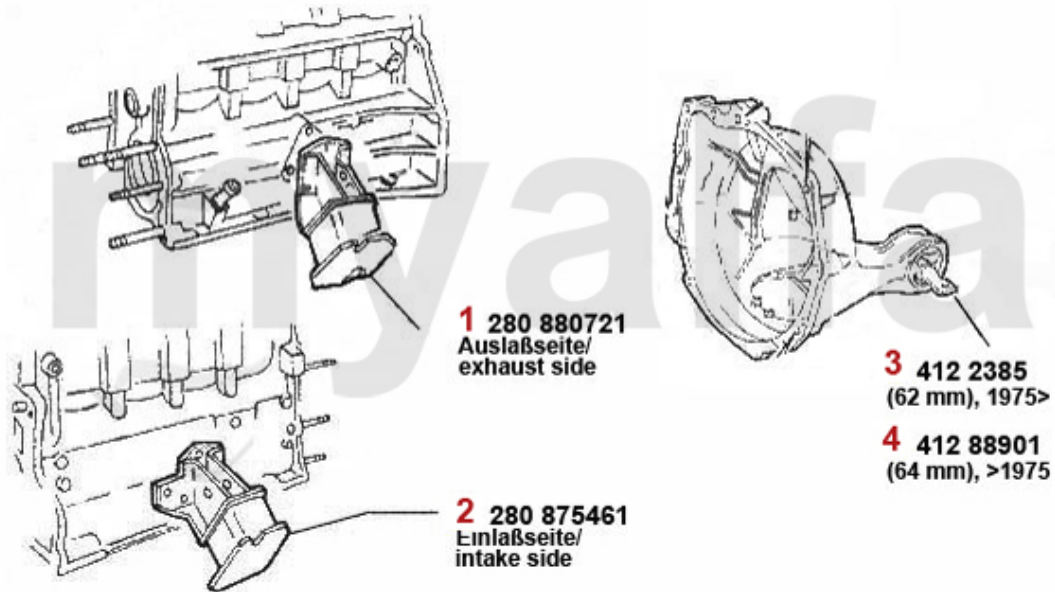

Motorlager/Engine Mount Alfetta

1	28080721	OE. 60723675 ENGINE MOUNT LEFT 116 4-CYL.	DKK460.13
2	28075461	OE. 60521085 ENGINE MOUNT RIGHT 116 4-CYL.	DKK460.13
3	4122385	OE. 60522199 ENGINE MOUNT REAR 4 CYL.	DKK254.32
4	41288901	REAR ENGINE MOUNT ALFETTA GIULIETTA >1975 (64mm)	DKK309.08