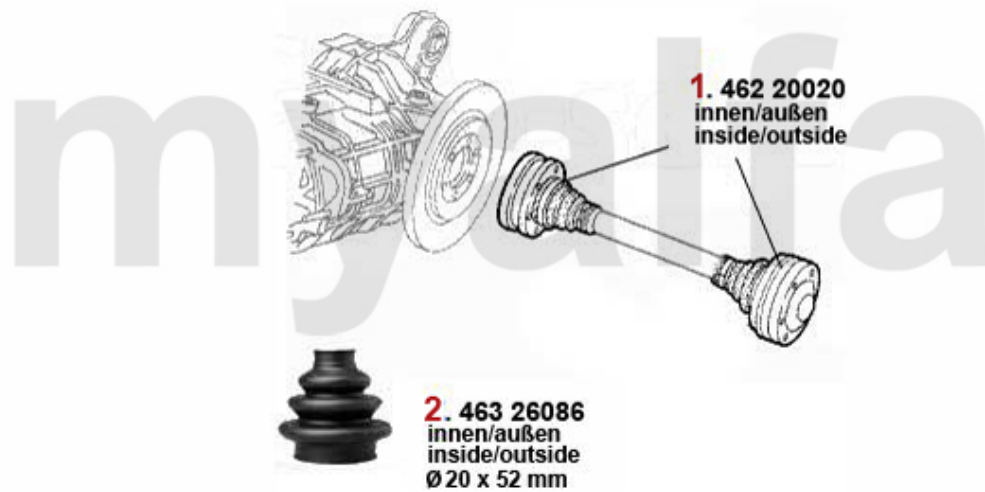

Seitenwelle/Side Shaft Alfetta 1.6/1.8/2.0

---

1 46220020 INNER/OUTER DRIVESHAFT JOINT 116 4-CYLINDER

DKK1,087.70

2 46326086 OE. 60729242 SIDE SHAFT BOOT SET inside/outside 116-4Cyl.

DKK232.81

1	51921363	REAR SPRING UPPER RUBBER OE. 60521363	DKK119.76
2	51821362	METAL SEAT REAR SPRING LOWER / UPPER Alfetta / GT/V 4/6 / 75	DKK69.66
3	5164120	REAR SPORT SPRINGS 30 MM LOWER 75, GTV (116)	DKK1,642.63
4	51921364	REAR SPRING LOWER RUBBER OE. 60701036	DKK148.72