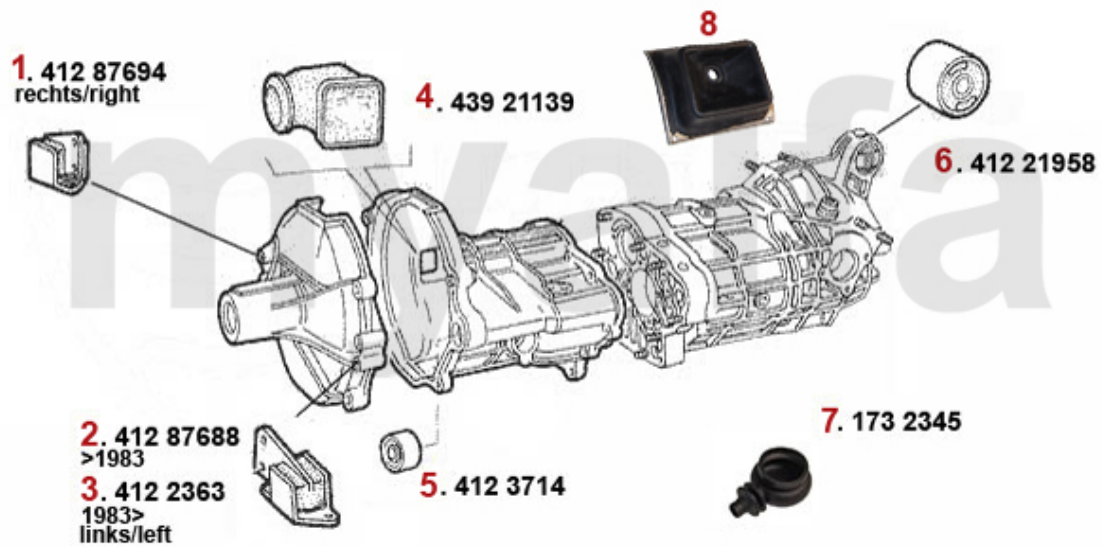

Getriebeaufhängung/Gear Mount Alfetta

1	41287694	OE. 60521143 GEAR MOUNT 116 4-CYLINDER RIGHT	DKK273.14
2	41287688	OE. 60723913 GEAR MOUNT 116, 4-CYL LEFT SIDE, >1983	DKK273.14
3	4122363	OE. 60701586 GEAR MOUNT 116 4-CYLINDER LEFT	DKK273.14
4	43921139	OE. 60521139 GROMMET FOR RELEASE LEVER	DKK108.77
5	4123714	OE. 60523039 GEAR SHIFT BUSH AT TRANSMISSION	DKK215.21
6	41221958	OE. 60521958 TRANSMISSION MOUNT 75, 90, RZ SZ, ALFETTA, GIULIETTA, GTV (116)	DKK234.02
7	1732345	OE. 60724284 LOWER COWLING GEAR LEVER ALFETTA, GIULIETTA,	DKK140.06