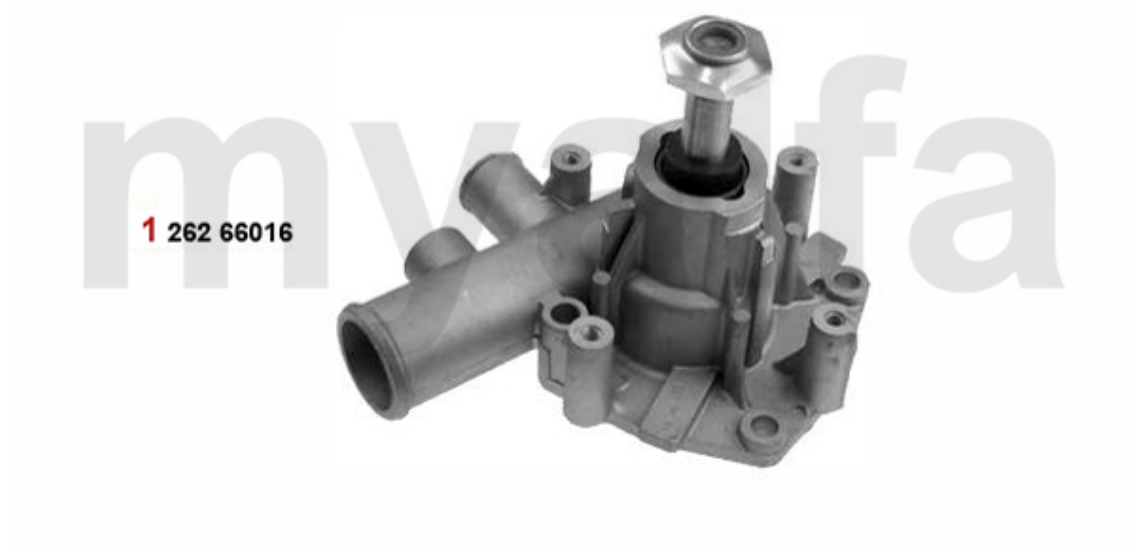

Wasserpumpe/Waterpump Alfetta 2.0 TD

1 26266016 WATERPUMP Alfetta 2.0 TD

On request