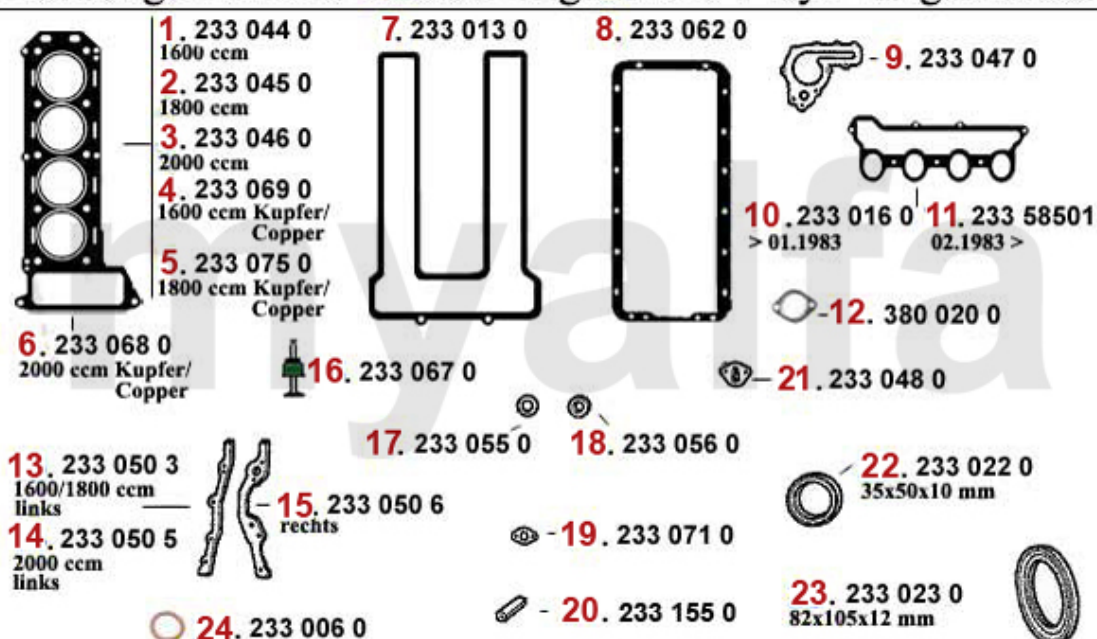

Dichtungen Motor/Gaskets Engine 116 4-Cyl. Vergaser/Carb.

1	2330440	HEAD GASKET 1600 REINZ BEST QUALITY	DKK390.47
2	2330450	HEAD GASKET 1750 REINZ BEST QUALITY	DKK371.76
3	2330460	HEAD GASKET 2000 REINZ BEST QUALITY	DKK434.34
4	2330690	HEAD GASKET 1600 COPPER - 1.85 MM	DKK558.75
6	2330680	HEAD GASKET 2000 COPPER - 1,85MM	DKK558.75
7	2330130	CAM COVER GASKET WITH SILICONE STRIP	DKK205.81
7	2330650	VALVE COVER GASKET REINZ (2mm)	DKK296.98
8	2330620	UPPER SUMP GASKET WITH SILICONE STRIP	DKK254.32
9	2330470	WATERPUMP GASKET - 105, 115, 101 1600 - FOR MECHNICAL REV-COUNTER	DKK44.61
10	2330160	INTAKE MANIFOLD GASKET 1600-2000 CARBURETTOR MODELS FROM 1968 ON	DKK106.44
11	23358501	INTAKE MANIFOLD GASKET SPIDER 1600 1990-93	DKK147.88
12	3800200	GASKET CYLINDER HEAD / EXHAUST MANIFOLD	DKK28.96
16	2330670	VALVE SEAL reinforced inlet/black	On request
17	2330550	CAM COVER SCREW GASKET ALUMINIUM (SET 2PC) 750/101/102/106/105/116	DKK25.05
18	2330560	CAM COVER SCREW GASKET FIBRE	DKK46.19
19	2330710	GASKET REV COUNTER ALIGNMENT	DKK22.72
20	2331550	MAIN BEARING 'CIGARETTE' OIL SEAL	DKK30.92
21	2330480	PUEL PUMP GASKET	DKK18.81
22	2330220	OIL SEAL CRANK SHAFT FRONT 35/50/10	DKK74.31
23	2330230	OIL SEAL CRANK SHAFT REAR 82/105/12 750/101/105/115/116 UP TO 1989, OEM QUALITY	DKK257.49
24	2330060	SUMP PLUG WASHER SUMP / TRANSMISSION / DIFFERENTIAL	DKK12.48