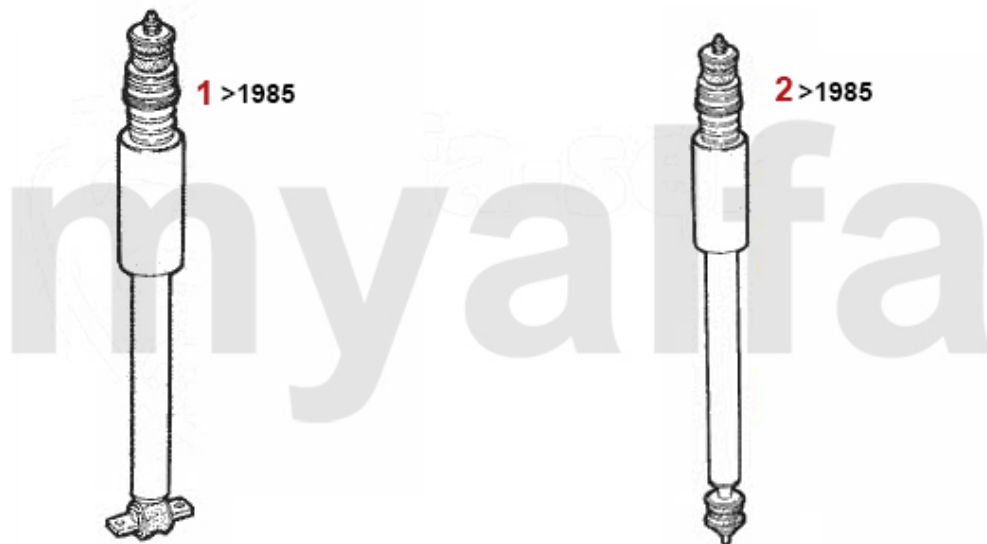

## Seitenwelle/Side Shaft Alfetta 1.6/1.8/2.0

---

1 46220020 INNER/OUTER DRIVESHAFT JOINT 116 4-CYLINDER

DKK1,087.70

2 46326086 OE. 60729242 SIDE SHAFT BOOT SET inside/outside 116-4Cyl.

DKK232.81

<b>1</b>	<b>51921363</b>	<b>REAR SPRING UPPER RUBBER OE. 60521363</b>	<b>DKK119.76</b>
<b>2</b>	<b>51821362</b>	<b>METAL SEAT REAR SPRING LOWER / UPPER Alfetta / GT/V 4/6 / 75</b>	<b>DKK69.66</b>
<b>3</b>	<b>5164120</b>	<b>REAR SPORT SPRINGS 30 MM LOWER 75, GTV (116)</b>	<b>DKK1,642.63</b>
<b>4</b>	<b>51921364</b>	<b>REAR SPRING LOWER RUBBER OE. 60701036</b>	<b>DKK148.72</b>