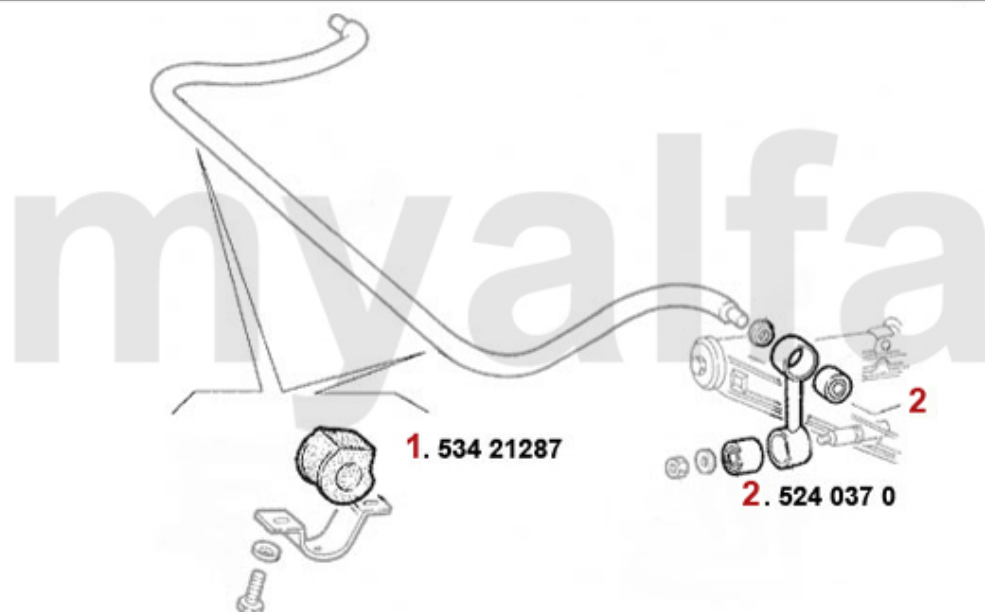

1	5341970	SET SUPERFLEX BUSHES 116 REAR AXLE TORSION BAR	DKK931.25
1	53487492	OE. 60521328 REAR AXLE MOUNT 75, Alfetta, Giulietta, GTV6, RZ/SZ	DKK75.15
2	53421327	OE. 60521327 BUSH	DKK136.99
3	53488248	OE. 60700773 FRONT BUSHING DEDION TRANSAXLE, 4-CYLINDER (NOT TWIN SPARK)	On request
3	5340100	FRONT DEDION BUSH 45mm, 4-CYLINDER (NOT TWIN SPARK), STRENGTHENED, SUPERFLEX	DKK449.98
4	53433966	OE. 60533966 RING f. PANHARD/GEAR 116	On request
5	54122226	OE. 60522226 MOUNT FOR REAR AXLE FRAME RIGHT SIDE, GTV6, 75	DKK688.66
6	54122225	OE. 60522225 MOUNT FOR REAR AXLE FRAME LEFT SIDE, GTV6, 75	DKK688.66
7	51421323	OE.60521323 TORSION BAR 116	On request

Stabilisator vorne/Stabilizer front Alfetta (116)

1 53421287 ANTI ROLL BAR RUBBER FRONT SET (2) 22MM ALFETTA,
GIULIETTA, GTV6, 75

DKK124.42

2 5240370 FRONT UPPER ANTI ROLL BAR DROP LINK BUSH 30 mm

DKK77.48