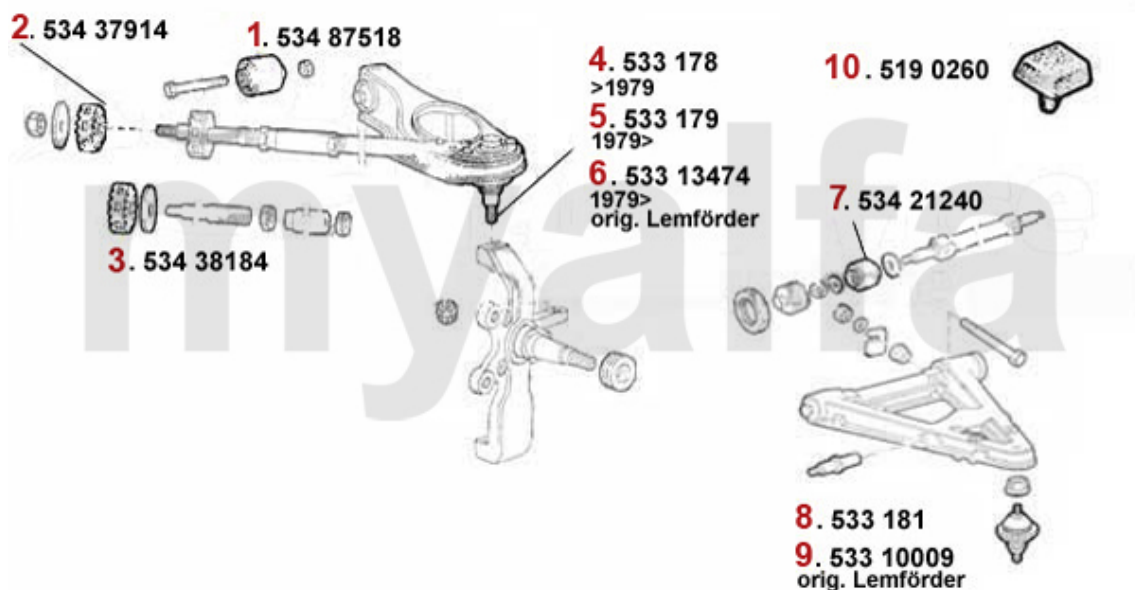

Aufhängung/Attachment Alfetta vorne/front

1	53487518	OE. 60521269 FRONT WISHBONE BUSH 75,GTV6 (116) RZ/SZ	DKK93.13
2	53437914	OE. 60521263 RUBBER 75, GTV6 (116)	DKK35.20
3	53438184	OE. 60521264 RUBBER 75, GTV6	DKK35.20
4	533178	OE.60521243 UPPER BALL JOINT 116	DKK305.17
5	533179	OE. 60728728 UPPER BALL JOINT 116	DKK305.17
6	53313474	OE. 60728429 Front upper ball joint LMI	On request
7	53421240	OE. 60521240 LOWER ARM BUSH 116 FA	DKK325.94
8	533181	OE. 60521236 LOWER BALL JOINT 116	DKK335.72
9	53310009	OE. 60521236/7 LOWER BALL JOINT LEMFÖRDER	On request
10	5190260	UPPER BUMP STOP 1969-93	DKK69.66