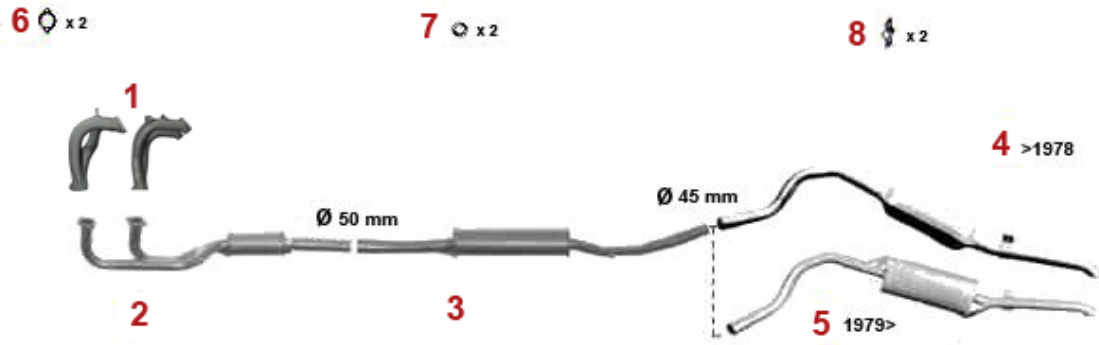

Abgasanlage/Exhaust System Alfetta 1.6

Alfetta (116) 1.6 79 KW

1974 - 85

1	31121084	OE. 60521084 EXHAUST MANIFOLD 116 4-CYLINDER 2+3	On request
1	31121536	OE. 60521536 EXHAUST MANIFOLD 116 4-CYLINDER 1+4	On request
2	33203503	PRE-SILENCER ALFETTA 1st SERIES 1,6 1975-78 (ORIGINAL 1 PIECE WITH MIDDLE SILENCER)	DKK899.96
3	34103576	OE. 60727295 MIDDLE SILENCER ALFETTA 1st SERIES 1972-1978	DKK1,400.79
4	35103507	OE. 60724252 REAR SILENCER ALFETTA BERLINA 1.SERIES	DKK1,713.78
5	35103907	OE. 60730548 REAR SILENCER	DKK892.14
6	38094413	OE. 60777697 GASKET	DKK54.01
7	38091011	OE. 60521386 RUBBER RING	DKK17.97
8	38091024	OE. 60521407 EXHAUST RUBBER MOUNT	DKK36.78