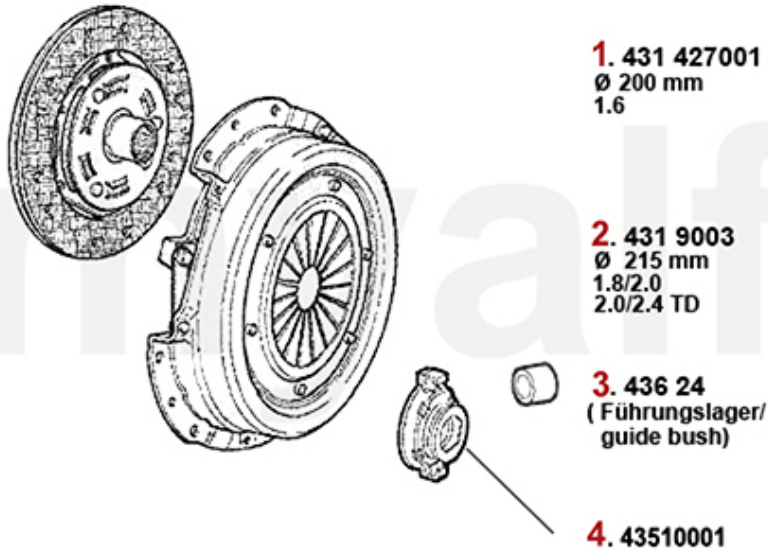

Kupplungs-Kit/Clutch Set Alfetta

1	43142701	CLUTCH KIT 116 1.3 - 1.6	DKK2,965.94
2	4319003	CLUTCH KIT, ALFETTA, GIULIETTA, 75, GTV (116), 1.6/1.8/2.0/IE/TS/TD 1974-1992	DKK2,731.17
3	43624	OE. 60522024 NEEDLE BEARING	DKK351.36
4	43510001	RELEASE BEARING ALFETTA/ GIULIETTA, 75, 90, GTV 2.0 116	DKK539.94