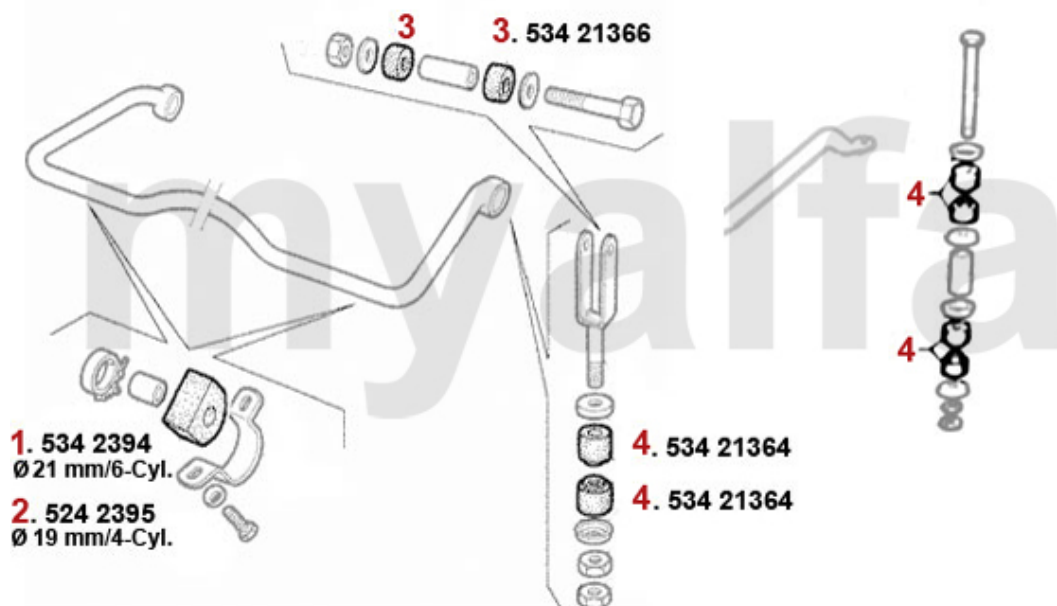

Stabilisator hinten/Stabilizer rear Alfetta (116)

1	5342394	SET ANTI-ROLL BAR RUBBER REAR ALFETTA, GIULIETTA, 75 (21mm)	DKK230.86
2	5242395	SET ANTI-ROLL BAR RUBBER REAR 75 1.6-1.8 ie (19mm) SUPERFLEX	DKK207.39
3	53421366	OE. 60521366 STABILIZER BUSH 75 ,90, ALFETTA, GTV6 (116), GIULIETTA	DKK47.77
4	53421364	OE. 60521364 TIE ROD BUSH ALFETTA, GIULIETTA, GTV6 (116), 75	DKK30.55