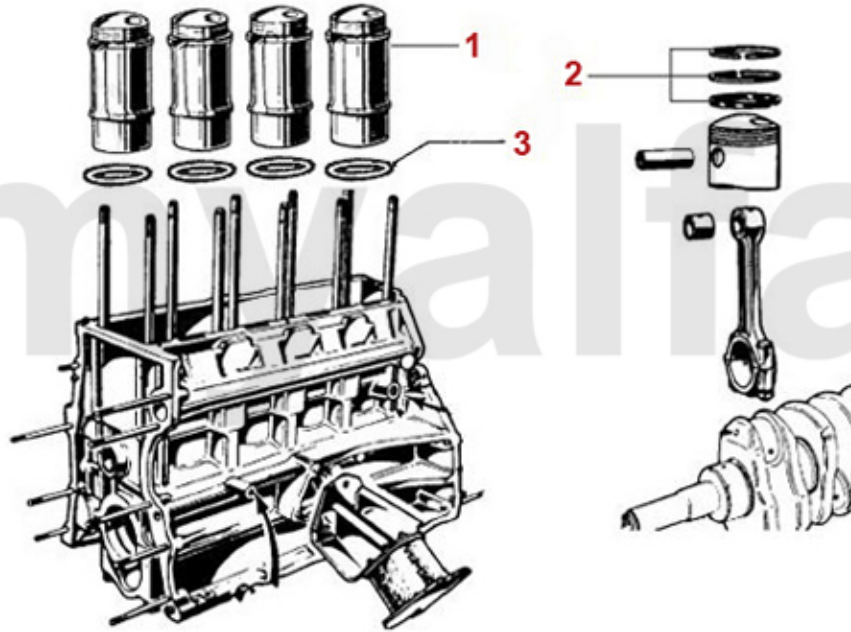

Kolben/Pistons Alfetta (116)

1	2212215	PISTON / LINER 2000 CARBURETTOR	DKK1,134.73
1	2212235	PISTON / LINER 2000 HIGH COMPRESSION 10,4 : 1	DKK1,244.24
1	2212195	PISTON / LINER 1600	DKK1,087.79
1	2212205	PISTON / LINER 1750	DKK1,087.79
1	2212245	PISTON / LINER 2000 MOTRONIC	DKK1,322.56
1	2212295	PISTON LINER 1600 FORGED, MAHLE	DKK3,012.87
2	2281135	SET PISTON RINGS 1300 1.5/1.75/4.0mm (FOR 1 PISTON)	DKK288.78
2	2282715	SET PISTON RINGS 1600 1.5/1.75/3.5mm (FOR 1 PISTON)	On request
2	2280915	SET PISTON RINGS 1600 1.5/1.75/4.0mm (FOR 1 PISTON)	DKK277.05
2	2282235	SET PISTON RINGS 1750 1.5/1.75/3.5mm (FOR 1 PISTON)	DKK304.43
2	2282245	SET PISTON RINGS 1750 1.5/1.75/4.0mm (FOR 1 PISTON)	DKK305.17
2	2282935	SET PISTON RINGS 2000 1.5/1.75/4.0mm (FOR 1 PISTON)	DKK305.17
2	2280925	SET PISTON RINGS 2000 1.5/1.75/4.5mm (FOR 1 PISTON)	DKK286.45
3	2330880	O-RING LINER 1600/1750	DKK27.38
3	2330900	O-RING LINER 2000	DKK19.18