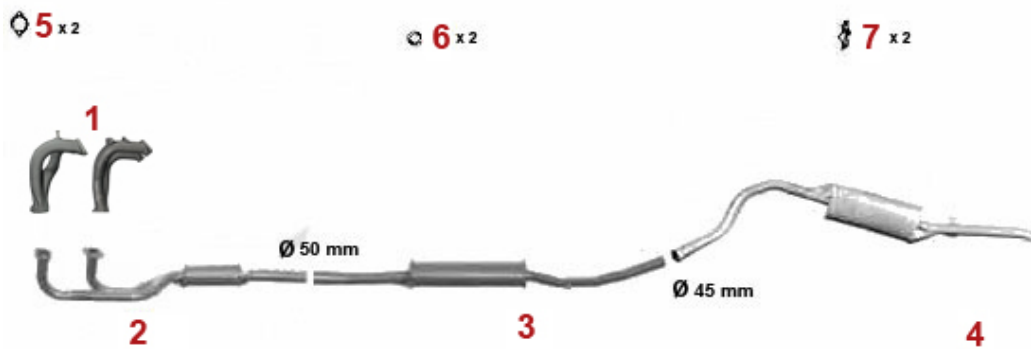

Abgasanlage/Exhaust System Alfetta 1.8

Alfetta (116) 1.8 89/90 KW

1974 - 85

1	31121084	OE. 60521084 EXHAUST MANIFOLD 116 4-CYLINDER 2+3	On request
1	31121536	OE. 60521536 EXHAUST MANIFOLD 116 4-CYLINDER 1+4	On request
2	33203603	PRE-SILENCER ALFETTA 1.8 2.0 1st SERIES 1972-1978	DKK1,115.17
2	33201803	OE. 60730546 FRONT MUFFLER	DKK1,272.46
3	34103576	OE. 60727295 MIDDLE SILENCER ALFETTA 1st SERIES 1972-1978	DKK1,400.79
4	35103507	OE. 60724252 REAR SILENCER ALFETTA BERLINA 1.SERIES	DKK1,713.78
4	35103907	OE. 60730548 REAR SILENCER	DKK892.14
5	38094413	OE. 60777697 GASKET	DKK54.01
6	38091011	OE. 60521386 RUBBER RING	DKK17.97
7	38091024	OE. 60521407 EXHAUST RUBBER MOUNT	DKK36.78