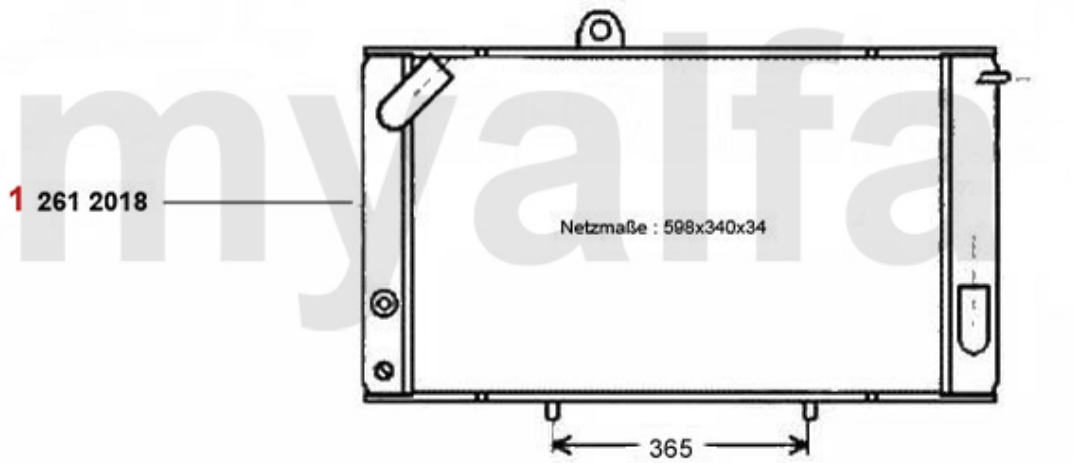

Kühler/Radiator Alfetta 2.4 TD

---

1 2612018 Motorkühler Alfetta 2.4 TD

On request

1	26624264	UPPER RADIATOR HOSE ALFETTA 1st SERIES >1981	DKK226.20
2	2660170	RADIATOR HOSE THERMOSTAT/ WATER PUMP CARBURETTOR MODELS	DKK116.59
3	26624262	LOWER RADIATOR HOSE ALFETTA 1st SERIES >1981	DKK219.12
4	2680060	RADIATOR CAP SQUARE TYPE MODELS WITH EXPANSION TANK	DKK97.78