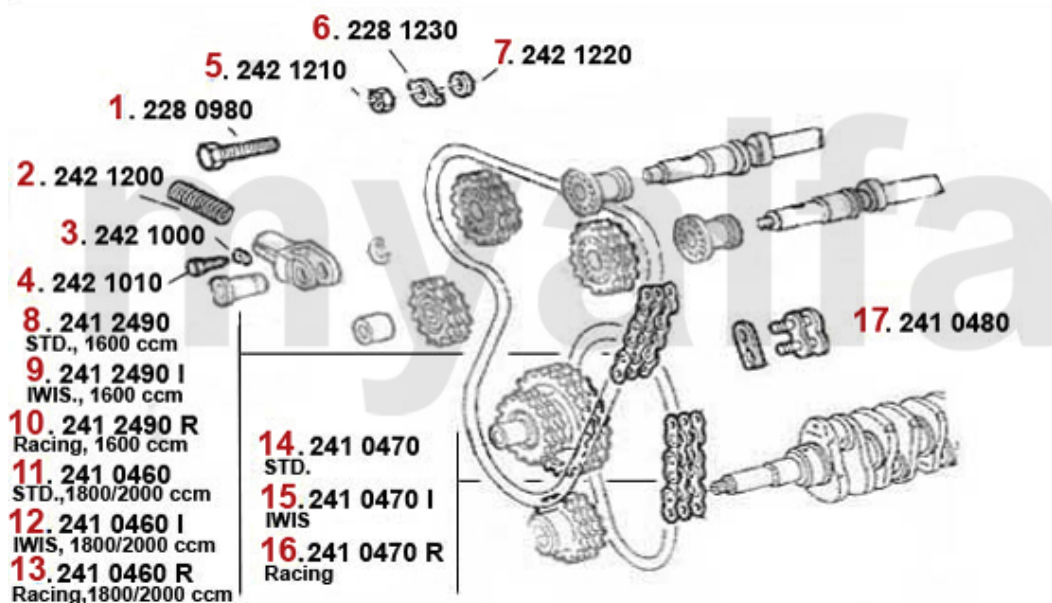

Steuerkette/Timing Chain Alfetta

1	2280980	SAFETY SCREW CAMSHAFT	DKK27.38
2	2421200	CHAIN TENSIONER SPRING	DKK57.92
3	2421000	CHAIN TENSIONER LOCKING BLOCK	DKK43.02
4	2421010	CHAIN TENSIONER SCREW	DKK54.01
5	2421210	NUT TIMING CHAIN SPROCKET	DKK17.23
6	2281230	TAB WASHER CAMSHAFT	DKK19.56
7	2421220	WASHER TIMING CHAIN SPROCKET	On request
8	2412490	TOP TIMING CHAIN 1600 WITH LINK	DKK333.39
9	2412490I	TIMING CHAIN IWIS 1600 LONG WITH LINK	DKK625.24
10	2412490R	TIMING CHAIN 1600 IWIS RACING	DKK743.42
11	2410460	TOP TIMING CHAIN 1750-2000 WITH LINK	DKK333.39
12	2410460I	TIMING CHAIN IWIS 1750-2000 WITH LINK	DKK696.48
13	2410460R	TIMING CHAIN 1750/2000 IWIS RACING	DKK743.42
14	2410470	BOTTOM TIMING CHAIN 1300-2000 WITHOUT LINK	DKK215.21
15	2410470I	TIMING CHAIN IWIS 1300-2000 SHORT ENDLESS	DKK371.76
16	2410470R	TIMING CHAIN 1300 -2000 SHORT IWIS RACING	DKK453.89
17	2410480	TIMING CHAIN LINK	DKK58.67