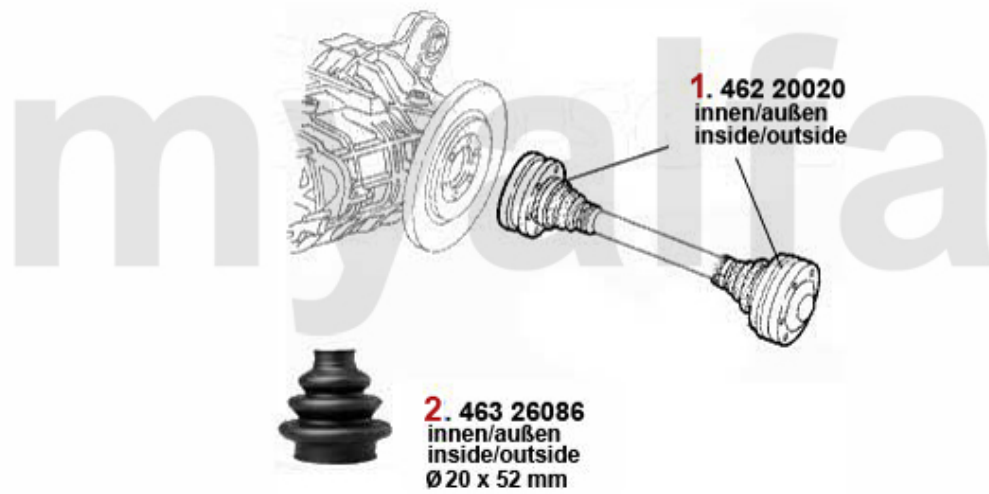

Seitenwelle/Side Shaft Alfetta 1.6/1.8/2.0

---

1 46220020 INNER/OUTER DRIVESHAFT JOINT 116 4-CYLINDER

DKK1,087.70

2 46326086 OE. 60729242 SIDE SHAFT BOOT SET inside/outside 116-4Cyl.

DKK232.81

1	51921363	REAR SPRING UPPER RUBBER OE. 60521363	DKK119.76
2	51821362	METAL SEAT REAR SPRING LOWER / UPPER Alfetta / GT/V 4/6 / 75	DKK69.66
3	5164120	REAR SPORT SPRINGS 30 MM LOWER 75, GTV (116)	DKK1,642.63
4	51921364	REAR SPRING LOWER RUBBER OE. 60701036	DKK148.72