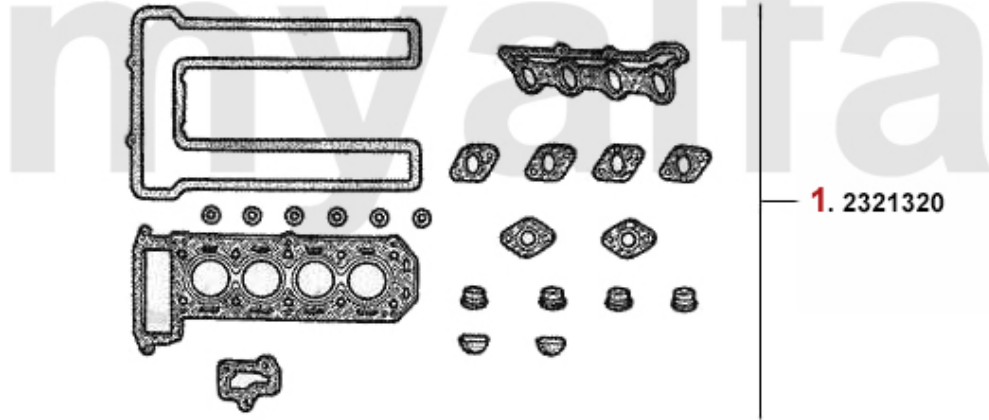

Kopfdichtsatz/Head Set Alfetta Vergaser/Carb.

Achtung/Attention:

Dichtsatz ohne Kopfdichtung, bitte separat bestellen! / Headset without HEADGASKET, please order separate!

1 2321320 HEAD GASKET SET WITHOUT CYLINDER HEAD GASKET
CARBURETTOR FROM 1982 ON

DKK430.42