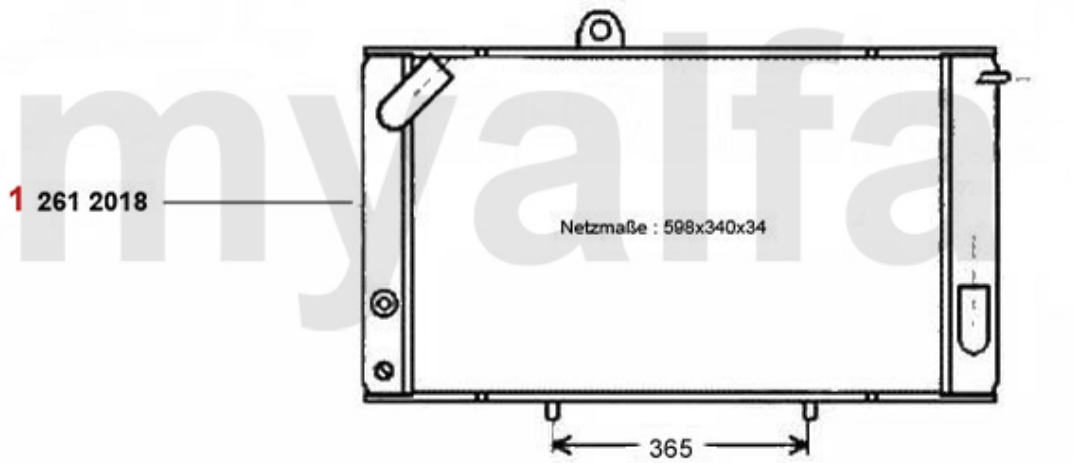

Kühler/Radiator Alfetta 2.4 TD

---

1 2612018 *Motorkühler Alfetta 2.4 TD*

On request

1	26624264	UPPER RADIATOR HOSE ALFETTA 1st SERIES >1981	DKK226.20
2	2660170	RADIATOR HOSE THERMOSTAT/ WATER PUMP CARBURETTOR MODELS	DKK116.59
3	26624262	LOWER RADIATOR HOSE ALFETTA 1st SERIES >1981	DKK219.12
4	2680060	RADIATOR CAP SQUARE TYPE MODELS WITH EXPANSION TANK	DKK97.78