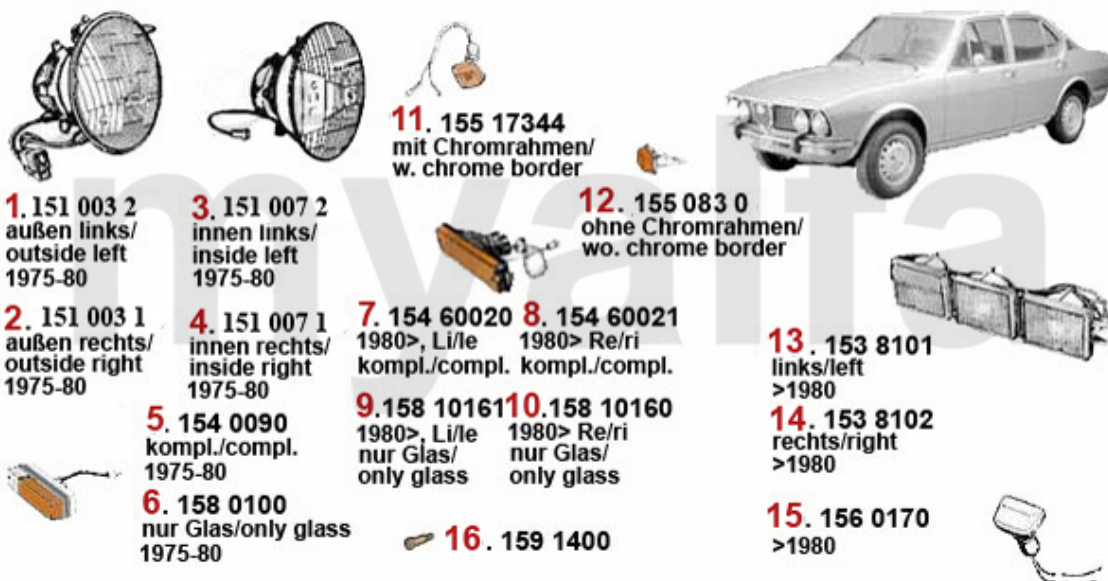

Beleuchtung/Lighting Alfetta

1	1510032	HEADLIGHT H1 5 3/4" (136mm) GIULIA NUOVA RIGHT LOW BEAM	DKK539.94
2	1510031	HEADLIGHT H1 5 3/4" (136mm) GIULIA NUOVA LEFT LOW BEAM	DKK539.94
3	1510072	INNER HEADLIGHT CARELLO GIULIA NUOVA RIGHT	DKK539.94
4	1510071	INNER HEADLIGHT CARELLO GIULIA NUOVA LEFT	DKK539.94
5	1540090	INDICATOR GIULIA NUOVA SUPER FRONT	DKK669.85
6	1580100	INDICATOR LENSE GIULIA NUOVA SUPER FRONT	DKK152.63
7	15460020	OE.60728762 FRONT FLASHER GTV6 LEFT	On request
8	15460021	OE.60728778 FRONT FLASHER GTV6 RIGHT	On request
9	15810161	LEFT FLASHER GLASS ALFETTA, GTV6 2.SERIES 1980>	DKK333.39
10	15810160	RIGHT FLASHER GLASS ALFETTA, GTV6 2nd SERIES 1980>	DKK333.39
11	15517344	Zusatz-Blinkleuchte Alfetta/GTV (11 6) Bj. >75	On request
12	1550830	OE.60518107 SIDE INDICATOR SPIDER 1983-89	DKK154.96
13	1538101	Rückleuchte links Alfetta 1. Serie	On request
14	1538102	TAILLAMP ALFETTA RIGHT 1. SERIES	On request
15	1560170	NUMBER PLATE LIGHT 1970-82 V2A "POLISHED"	DKK304.43
16	1591400	SCREW INDICATOR LENSE SPIDER 1983-93 ORANGE FRONT	DKK27.38