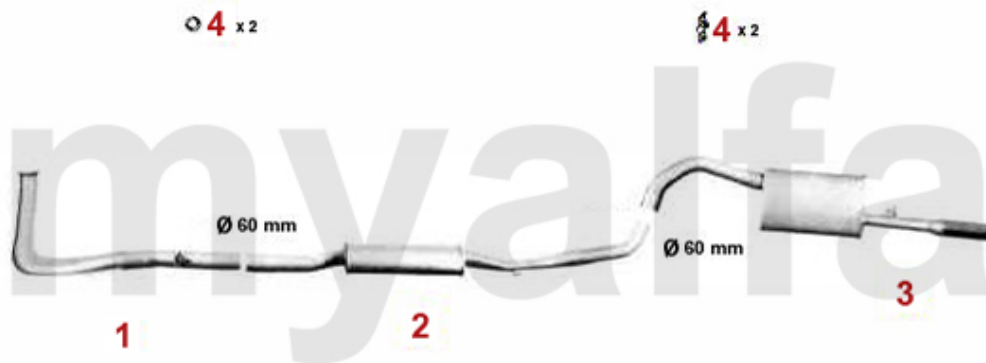

Abgasanlage/Exhaustsystem Alfetta 2.4 TD

Alfetta (116) 2.4 Turbodiesel 70 KW

1983 - 85

1	33104201	DOWNPIPE ALFETTA,GIULIETTA 1983-85 2.0,2.4 TD (ORIGINAL 1PIECE WITH MIDDLE SILENCER)	On request
2	34104176	MIDDLE SILENCER ALFETTA, GIULIETTA 2.0.2.4 TD 1979-85	On request
3	35104177	MUFFLER ALFETTA 2.0/2.4 TD 1979-85	DKK719.95
4	38091011	OE. 60521386 RUBBER RING	DKK17.97
5	38091024	OE. 60521407 EXHAUST RUBBER MOUNT	DKK36.78