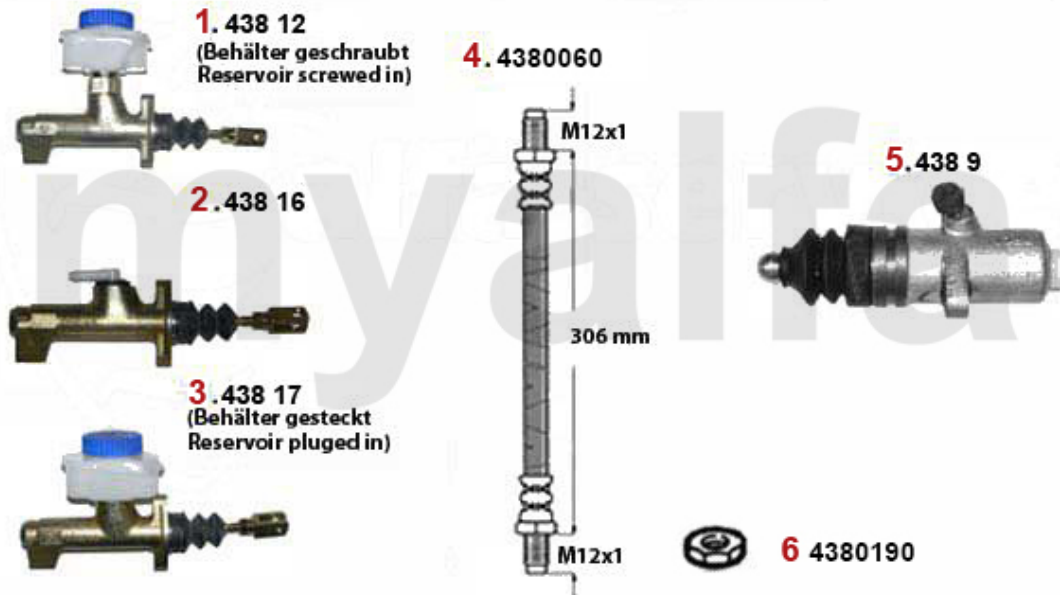

Kupplungsbetätigung/Clutch Actuation Alfetta

1	43812	OE. 60730497 CLUTCH CYLINDER WITH SCREWED RESERVOIR (116)	DKK781.04
2	43816	OE. 60518194 CLUTCH MASTER CYLINDER 116 1983>	DKK665.19
3	43817	OE. 60723874 CLUTCH CYLINDER WITH PLUG IN RESERVOIR (116)	DKK762.97
4	4380060	CLUTCH FLEXI HOSE	DKK154.96
4	4380090	STEEL FLEX CLUTCH HOSE	DKK359.18
5	4389	OE. 60547341 CLUTCH SLEEVE CYLINDER	DKK508.65
6	4380190	NUT CLUTCH FLEXI HOSE	DKK25.80