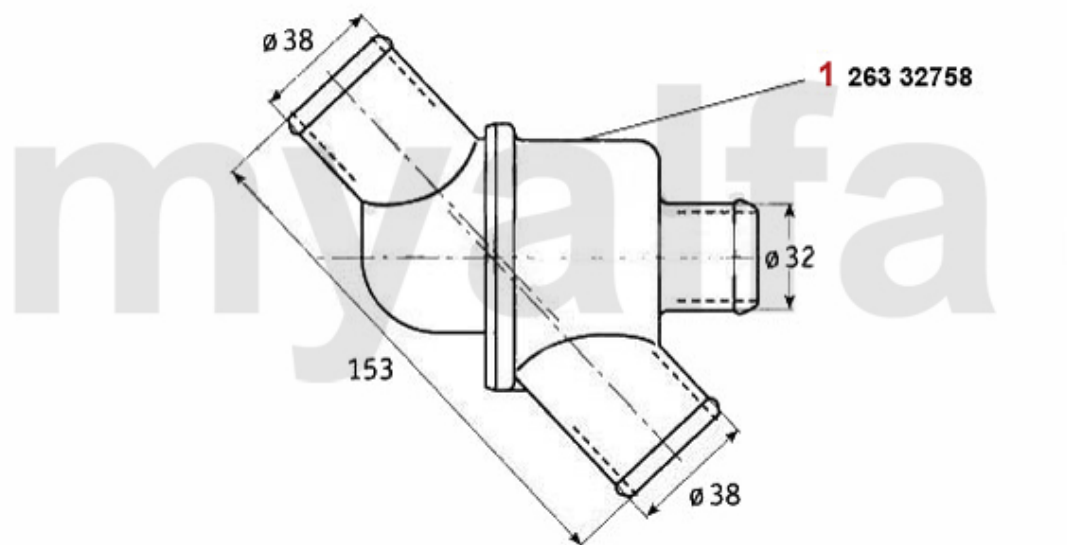

Termostat Alfetta 2.4 TD

1 26332758 OE. 60732758 THERMOSTAT

On request