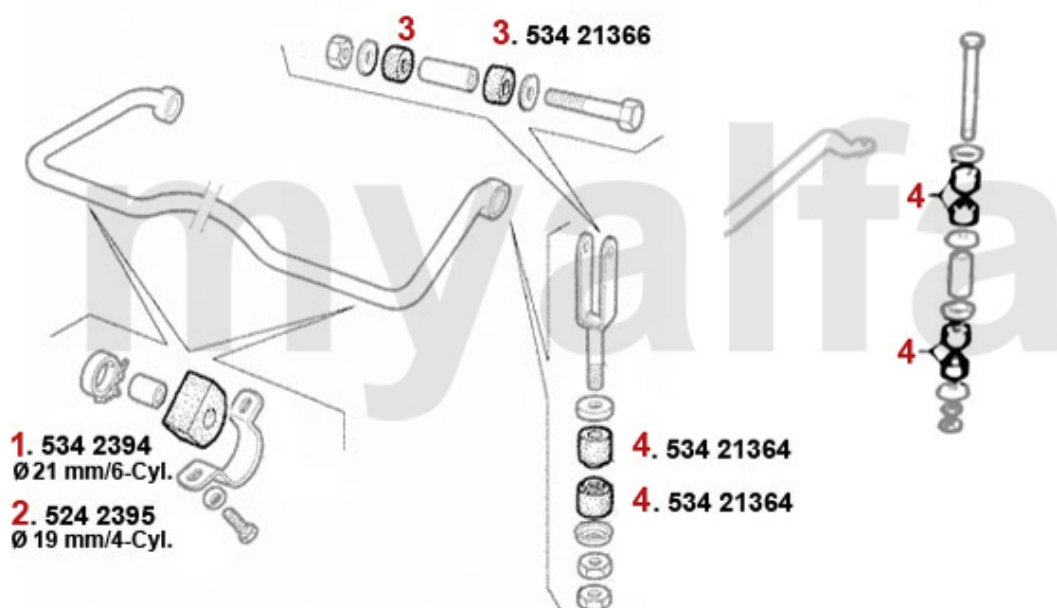

Stabilisator hinten/Stabilizer rear Alfetta (116)

1	5342394	SET ANTI-ROLL BAR RUBBER REAR ALFETTA,GIULIETTA, 75 (21mm)	DKK230.86
2	5242395	SET ANTI-ROLL BAR RUBBER REAR 75 1.6-1.8 ie (19mm) SUPERFLEX	DKK207.39
3	53421366	OE. 60521366 STABILIZER BUSH 75 ,90, ALFETTA, GTV6 (116), GIULIETTA	DKK47.77
4	53421364	OE. 60521364 TIE ROD BUSH ALFETTA, GIULIETTA, GTV6 (116), 75	DKK30.55