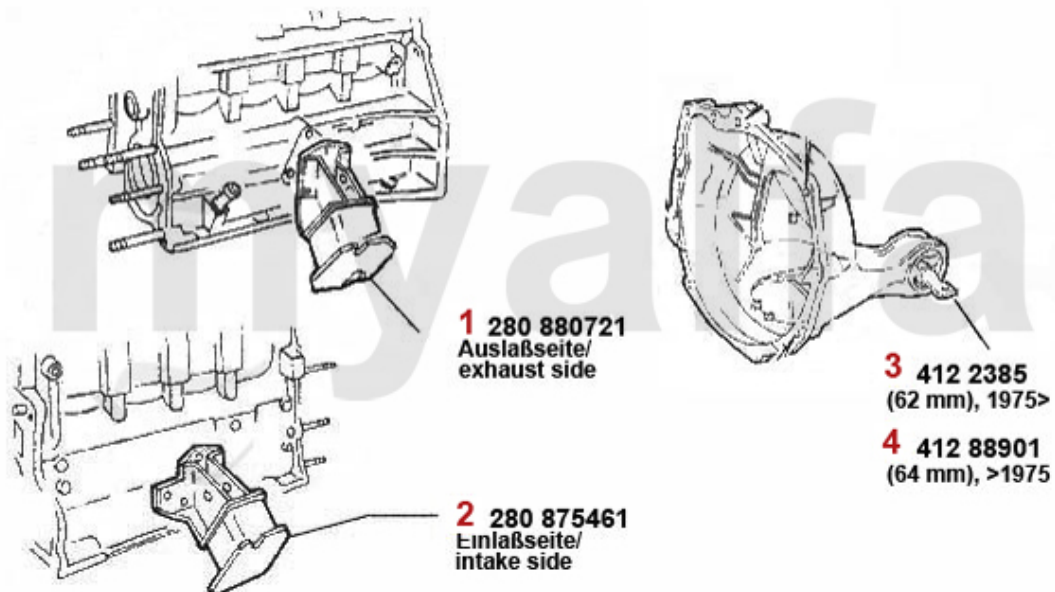

Motorlager/Engine Mount Alfetta

1	28080721	OE. 60723675 ENGINE MOUNT LEFT 116 4-CYL.	DKK460.13
2	28075461	OE. 60521085 ENGINE MOUNT RIGHT 116 4-CYL.	DKK460.13
3	4122385	OE. 60522199 ENGINE MOUNT REAR 4 CYL.	DKK254.32
4	41288901	REAR ENGINE MOUNT ALFETTA GIULIETTA >1975 (64mm)	DKK309.08