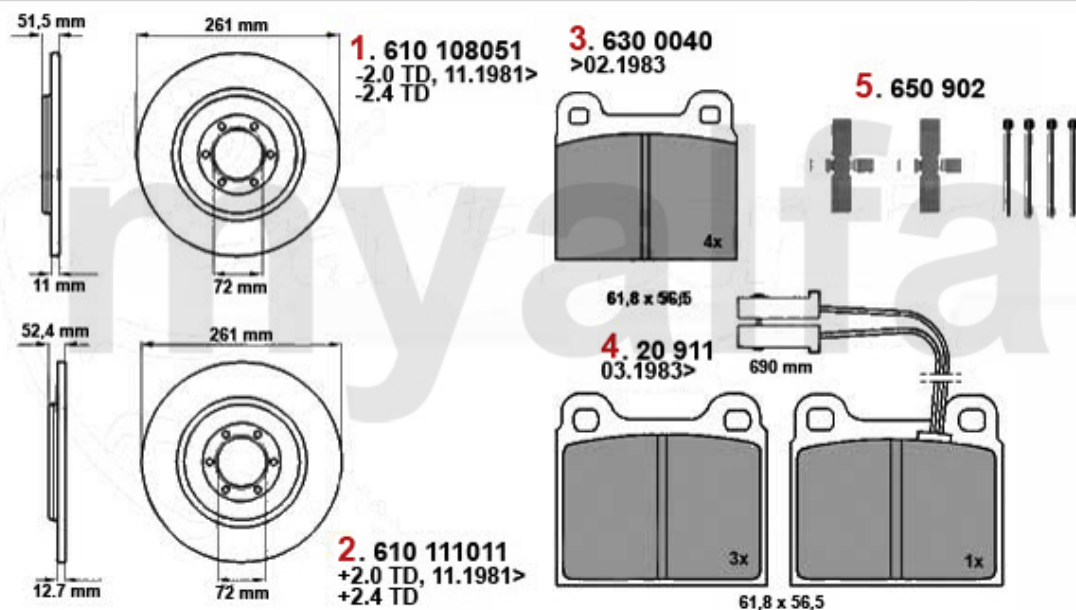

Bremse vorne/Frontbrake Alfetta (116)

1	61008051	OE. 60703487 FRONT BRAKE DISK	DKK743.42
2	61011011	OE. 60533706 FRONT BRAKE DISK	DKK743.42
3	6300040	BRAKE PADS 1300/1600 1966-85 FRONT	DKK191.74
4	20911150	OE. 60778257 FRONT BRAKE PADS	DKK743.42
5	650902	SBB-Zubehör für 1300400/20034 4x stift 2x kreuzfeder	DKK60.25