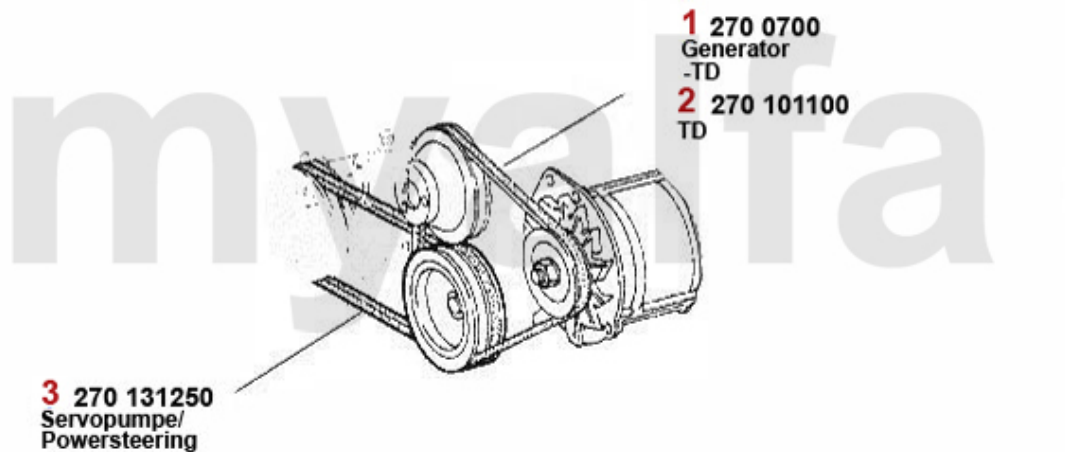

Keilriemen/V-Belt Alfetta

1 270 0700
Generator
-TD

2 270 101100
TD

3 270 131250
Servopumpe/
Powersteering

1	2700700	V-BELT 9.5x825	DKK69.66
2	27001100	V-BELT 9.5x1100 ALFETTA 75,90 2.4 TD	On request
3	27031250	V-BELT 12.5x1250 ALFETTA, GIULIETTA,GTV (116) 4-CYLINDERCLIMATE COMPRESSOR	DKK164.37