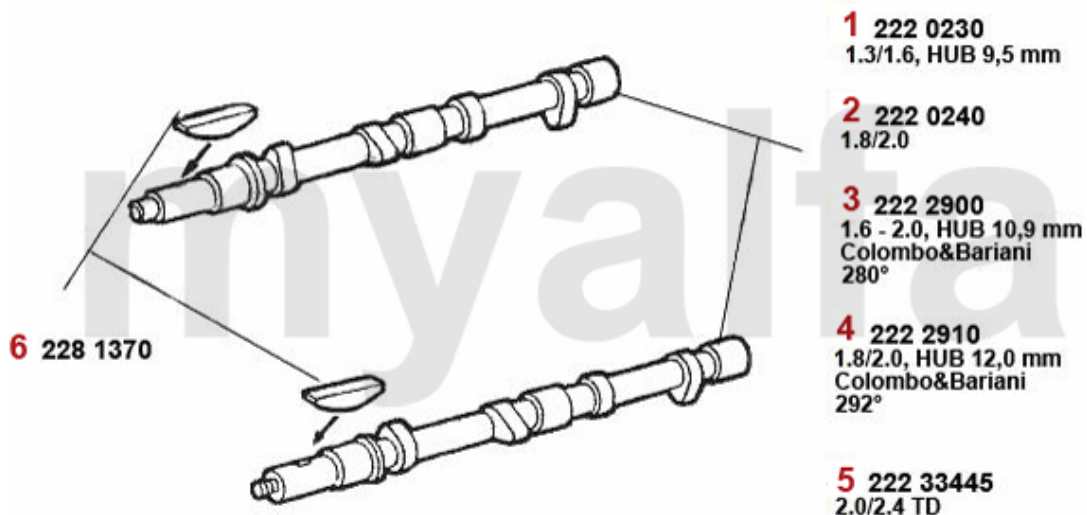

Nockenwelle/Camshaft Alfetta

1 222 0230
1.3/1.6, HUB 9,5 mm

2 222 0240
1.8/2.0

3 222 2900
1.6 - 2.0, HUB 10,9 mm
Colombo&Bariani
280°

4 222 2910
1.8/2.0, HUB 12,0 mm
Colombo&Bariani
292°

5 222 33445
2.0/2.4 TD

3	2222900	CAMSHAFT 1300-2000 SPORT COLOMBO&BARIANI LIFT 10.9 mm 280°	DKK2,152.03
4	2222910	CAMSHAFT 1750/2000 SPORT COLOMBO&BARIANI LIFT 12.0 mm 292°	DKK2,152.03
5	22233445	Nockenwelle Alfetta,75,90 2.0/2.4 T D	On request
6	2281370	WEDGE CAMSHAFT	DKK54.01