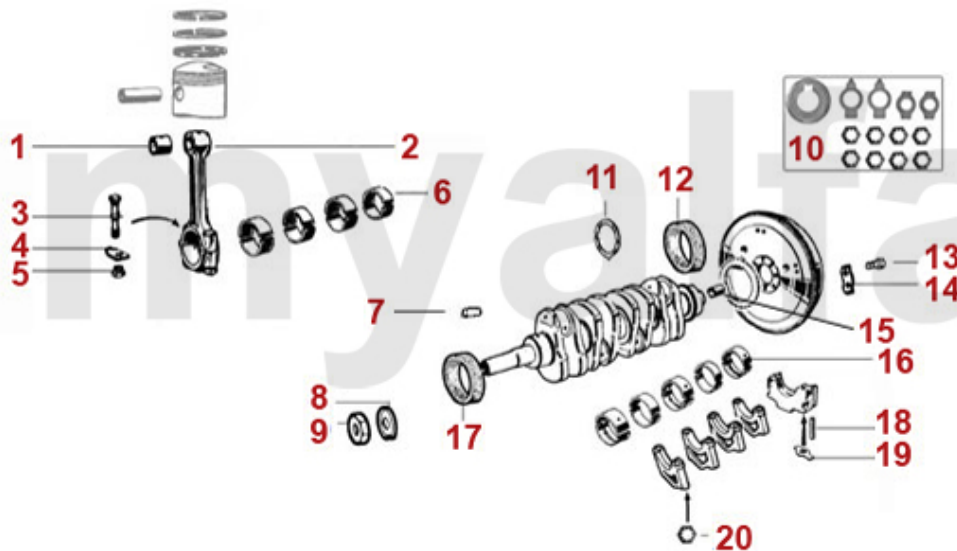

Lager/Bearings Alfetta (116)

1	2261120	SMALL END BEARING 1600 - 2000	DKK160.45
2	2130130	CON ROD 1600 USED (PLEASE SUBMIT THE WEIGHT YOU NEED)	On request
2	2130140	CON ROD 1750 USED (PLEASE SUBMIT THE WEIGHT YOU NEED)	On request
2	2130150	CON ROD 2000 NEW	DKK1,009.48
3	2261050	CON ROD BOLT SET (2PC) 1750-2000 ALSO POSSIBLE FOR 1600	DKK155.71
4	2261390	TAB WASHER CON ROD NUT (SET 2 PCS) 1600-1750	DKK20.30
5	2261080	CON ROD NUT 1600-2000	DKK38.37
6	2260200	BIG END BEARINGS (Set) 1600-2000 1. OVERSIZE 0,10	DKK485.18
6	2260220	BIG END BEARINGS (Set) 1600-2000 2. OVERSIZE 0,20	DKK485.18
6	2260780	BIG END BEARINGS (Set) 1600-2000 3. OVERSIZE 0.30	DKK485.18
6	2260180	BIG END BEARINGS (Set) 1600-2000 STANDARD	DKK485.18
6	2260150	CON ROD BEARINGS SET KING XP RACING 1600-2000, STD	DKK915.61
7	2280950	ALUMINIUM PLUG CRANKSHAFT (SET 6 PCS) 6 mm DIAMETER	DKK93.87
7	2280960	ALUMINIUM PLUG CRANKSHAFT (SET 6 PCS) 6,25 mm	DKK93.87
8	2280970	TAB WASHER CRANK PULLEY NUT	DKK40.70
9	2280940	CRANK PULLEY NUT 1963-89	DKK152.63
10	2282730	TAB WASHER SET 13 PIECES MAIN BEARING / CAMSHAFT / PULLEY	DKK168.28
11	2240810	SET THRUST WASHERS - 101/105/115/116/75/155/164 - STANDARD	DKK168.28
11	2240820	THRUST WASHER SET - 101/105/115/116/75/155/164 - 0.005	DKK223.03
11	2240830	THRUST WASHER SET - 101/105/115/116/75/155/164 - 0.010	DKK215.21
12	2330230	OIL SEAL CRANK SHAFT REAR 82/105/12 750/101/105/115/116 UP TO 1989, OEM QUALITY	DKK257.49
13	4211550	SCREW FLYWHEEL 6 HOLE	DKK38.74
13	4211560	SCREW FLYWHEEL 8 HOLE	DKK46.19
14	4211500	TAB WASHER SCREW FLYWHEEL (SET 4 PCS) 8 HOLE	DKK77.48
15	2251110	CRANK SPIGOT BUSH 24 mm	DKK85.30
15	2251100	CRANK SPIGOT BUSH 20 mm / 1750 ccm	DKK85.30
16	2250100	MAIN BEARINGS (Set) 1300-2000 - 1. OVERSIZE 0,10	DKK586.13
16	2250110	MAIN BEARINGS (Set) 1300-2000 2. OVERSIZE 0,20	DKK586.13