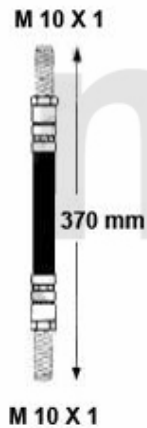

Bremsschlauch/Brake Hose Alfetta

1. 676 516850
vorne/front
>04.1983