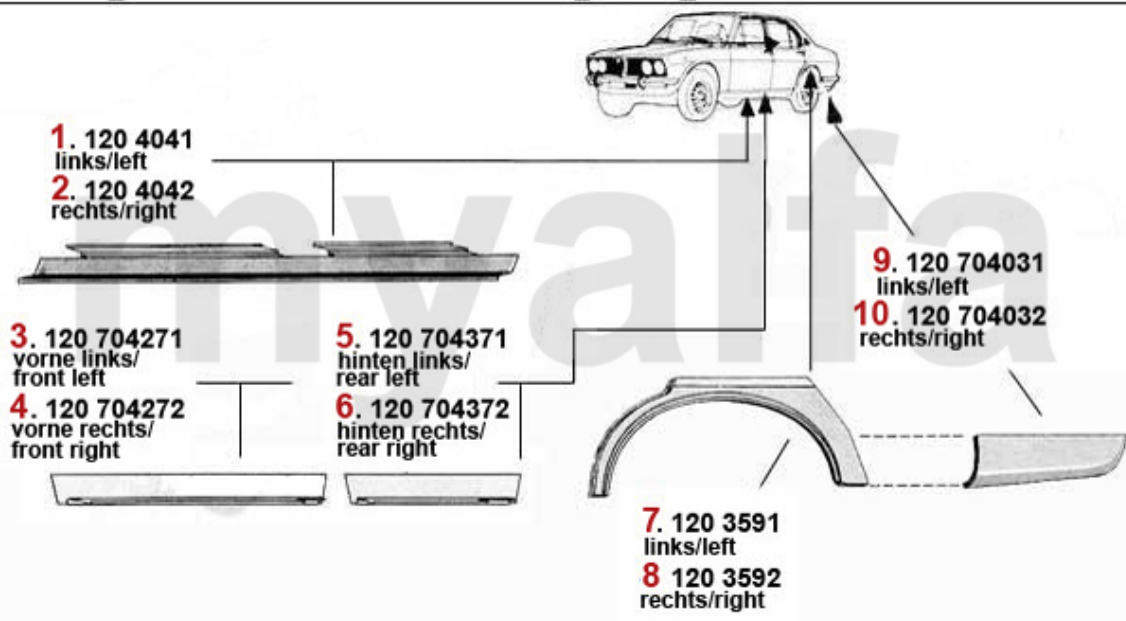

Reparaturbleche/Repairpanels Alfetta

1	1204041	Einstieg links Alfetta	On request
2	1204042	Einstieg rechts Alfetta	On request
3	12004271	FRONT DOOR REPAIR PANEL LEFT	On request
3	12004272	FRONT DOOR REPAIR PANEL RIGHT	On request
5	12004371	Türblech HL Alfetta	On request
6	12004372	Türblech HR Alfetta	On request
7	1203591	WHEELARCH ALFETTA LEFT	On request
8	1203592	WHEELARCH ALFETTA RIGHT	On request
9	12004031	LEFT CONNECTING PANEL ALFETTA	On request
10	12004032	RIGHT CONNECTING PANEL ALFETTA	On request