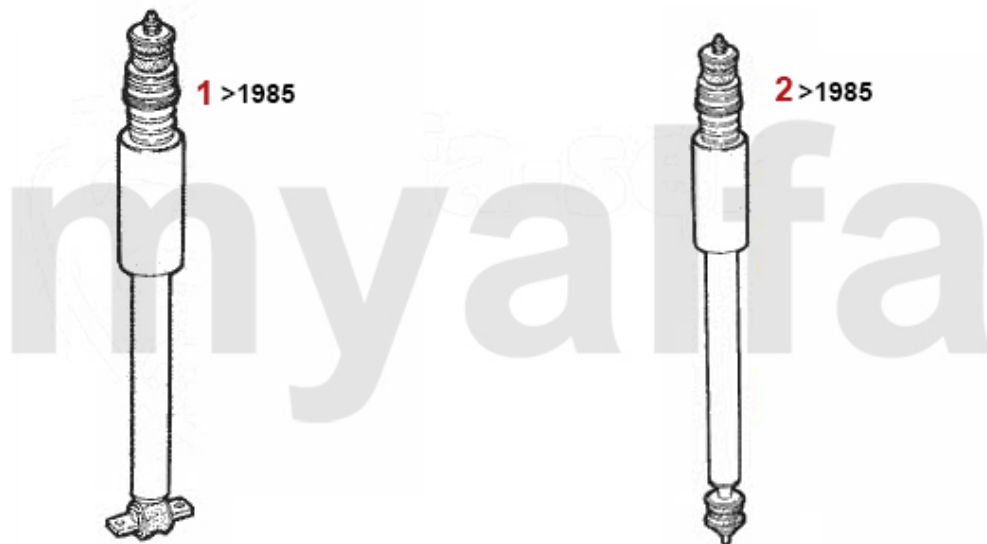

Seitenwelle/Side Shaft Alfetta 1.6/1.8/2.0

1 46220020 INNER/OUTER DRIVESHAFT JOINT 116 4-CYLINDER

DKK1,087.70

2 46326086 OE. 60729242 SIDE SHAFT BOOT SET inside/outside 116-4Cyl.

DKK232.81

1	51921363	REAR SPRING UPPER RUBBER OE. 60521363	DKK119.76
2	51821362	METAL SEAT REAR SPRING LOWER / UPPER Alfetta / GT/V 4/6 / 75	DKK69.66
3	5164120	REAR SPORT SPRINGS 30 MM LOWER 75, GTV (116)	DKK1,642.63
4	51921364	REAR SPRING LOWER RUBBER OE. 60701036	DKK148.72