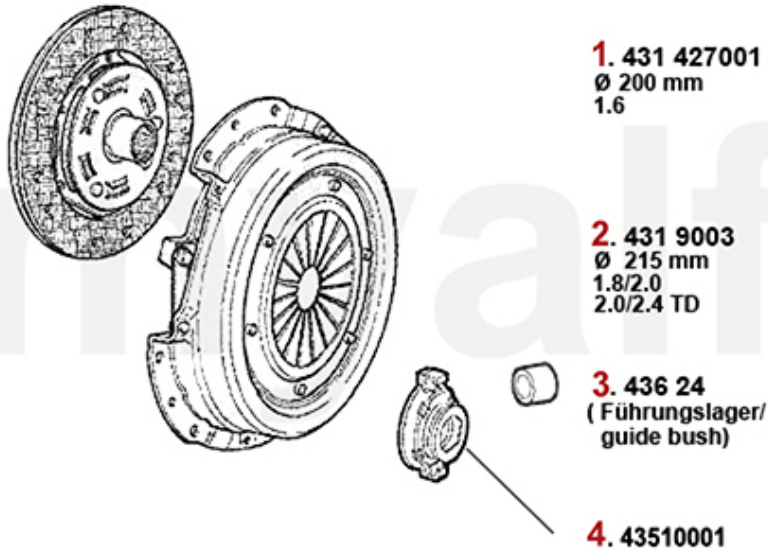

Kupplungs-Kit/Clutch Set Alfetta

1	43142701	CLUTCH KIT 116 1.3 - 1.6	DKK2,965.94
2	4319003	CLUTCH KIT, ALFETTA, GIULIETTA,75, GTV (116), 1.6/1.8/2.0/IE/TS/TD 1974-1992	DKK2,731.17
3	43624	OE. 60522024 NEEDLE BEARING	DKK351.36
4	43510001	RELEASE BEARING ALFETTA/ GIULIETTA, 75, 90, GTV 2.0 116	DKK539.94