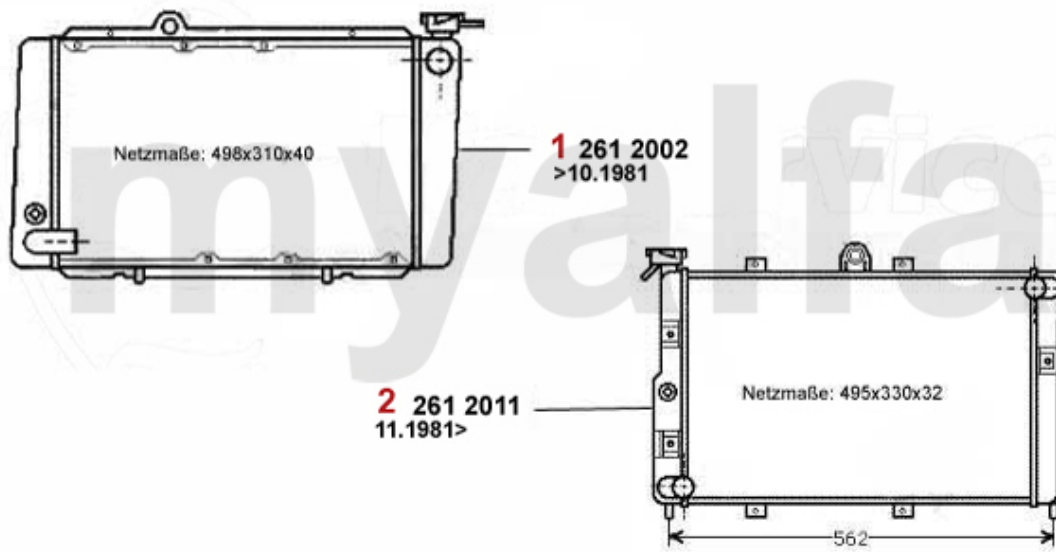

Kühler/Radiator Alfetta 1.6

1 2612002 Motorkühler Alfetta 1.6/1.8 Bj. 75- 84,2.0 Bj. 77-84,GTV (116) 2.0
ACHTUNG: auf Netzmaße a

On request

2 2612011 Motorkühler Alfetta 1.6 Bj. 75-84 G iulietta 1.3/1.6 Bj. 10.77>
ACHTUNG: auf Netzmaße acht

On request