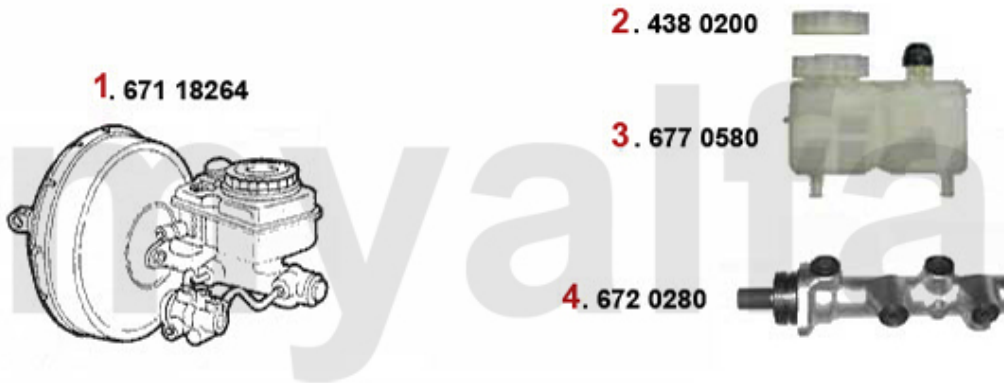

BKV/Hauptbremszylinder/Brakeservo/Brake master cylinder Alfetta (116)

1	67118264	OE: 60518264 BRAKE BOOSTER BENDIX	DKK2,186.11
2	4380200	CAP BRAKE / CLUTCH RESERVIORE HANGING PEDALS	DKK93.13
3	6770580	BRAKE FLUID RESERVOIR HANGING PEDALS	On request
4	6720280	BRAKE MASTER CYLINDER HANGING PEDALS 20,6MM	DKK985.26
4	67245043	BRAKE MASTER CYLINDER ATE ORIG. HANGING PEDALS 20,6MM	DKK1,917.26