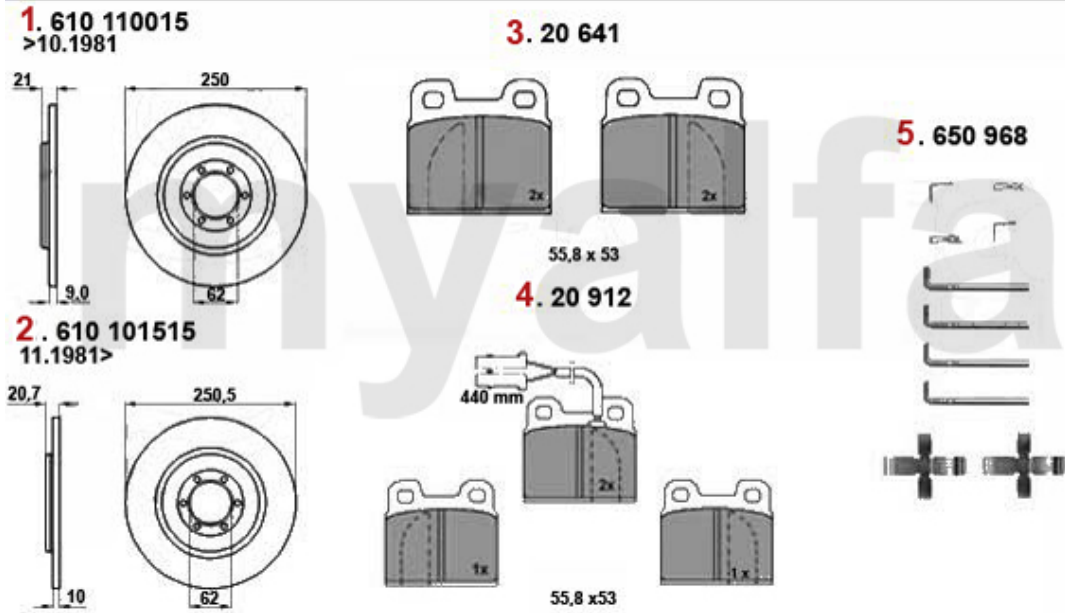

Bremse hinten/Rearbrake Alfetta (116)

1	61010015	OE.60703170 REAR BRAKE DISC >81	DKK665.19
2	61001515	OE. 60701786 REAR BRAKE DISK 116	DKK547.02
3	20615004	OE.60727290 REAR BRAKE PADS ALFETTA, GIULIETTA, GTV (116) SYSTEM ATE	DKK390.47
4	20912150	OE. 60740845 REAR BRAKE PADS	DKK602.61
6	650968	BRAKE MOUNTING KIT 116 REAR BRAKE	DKK155.71