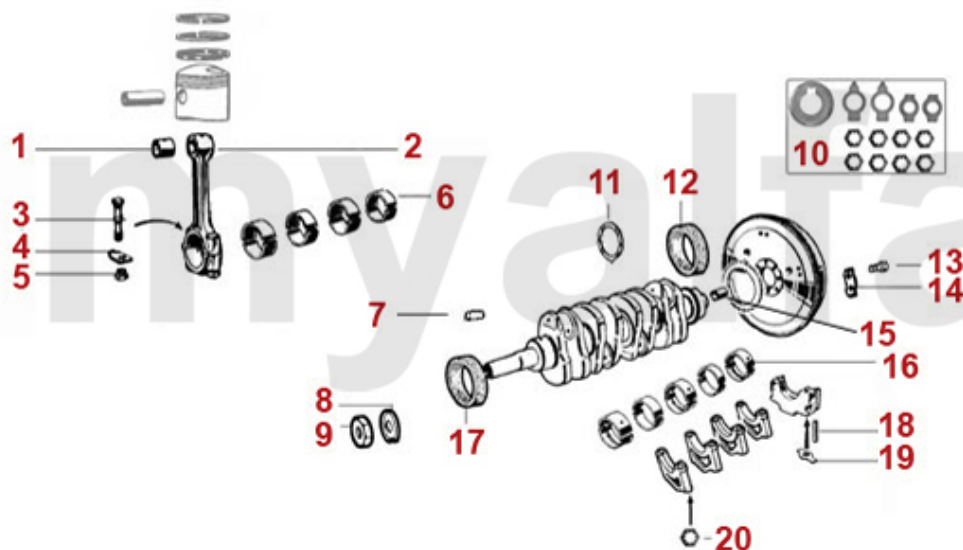

Lager/Bearings GT/V/4 (116)

1	2260150	CON ROD BEARINGS SET KING XP RACING 1600-2000, STD	DKK915.61
2	2130130	CON ROD 1600 USED (PLEASE SUBMIT THE WEIGHT YOU NEED)	On request
2	2130140	CON ROD 1750 USED (PLEASE SUBMIT THE WEIGHT YOU NEED)	On request
2	2130150	CON ROD 2000 NEW	DKK1,009.48
3	2261050	CON ROD BOLT SET (2PC) 1750-2000 ALSO POSSIBLE FOR 1600	DKK155.71
4	2261390	TAB WASHER CON ROD NUT (SET 2 PCS) 1600-1750	DKK20.30
5	2261080	CON ROD NUT 1600-2000	DKK38.37
6	2261120	SMALL END BEARING 1600 - 2000	DKK160.45
6	2260200	BIG END BEARINGS (Set) 1600-2000 1. OVERSIZE 0,10	DKK485.18
6	2260220	BIG END BEARINGS (Set) 1600-2000 2. OVERSIZE 0,20	DKK485.18
6	2260780	BIG END BEARINGS (Set) 1600-2000 3. OVERSIZE 0.30	DKK485.18
6	2260180	BIG END BEARINGS (Set) 1600-2000 STANDARD	DKK485.18
7	2280950	ALUMINIUM PLUG CRANKSHAFT (SET 6 PCS) 6 mm DIAMETER	DKK93.87
7	2280960	ALUMINIUM PLUG CRANKSHAFT (SET 6 PCS) 6,25 mm	DKK93.87
8	2280970	TAB WASHER CRANK PULLEY NUT	DKK40.70
9	2280940	CRANK PULLEY NUT 1963-89	DKK152.63
10	2282730	TAB WASHER SET 13 PIECES MAIN BEARING / CAMSHAFT / PULLEY	DKK168.28
11	2240810	SET THRUST WASHERS - 101/105/115/116/75/155/164 - STANDARD	DKK168.28
11	2240820	THRUST WASHER SET - 101/105/115/116/75/155/164 - 0.005	DKK223.03
11	2240830	THRUST WASHER SET - 101/105/115/116/75/155/164 - 0.010	DKK215.21
12	2330230	OIL SEAL CRANK SHAFT REAR 82/105/12 750/101/105/115/116 UP TO 1989, OEM QUALITY	DKK257.49
13	4211550	SCREW FLYWHEEL 6 HOLE	DKK38.74
13	4211560	SCREW FLYWHEEL 8 HOLE	DKK46.19
14	4211500	TAB WASHER SCREW FLYWHEEL (SET 4 PCS) 8 HOLE	DKK77.48
15	2251110	CRANK SPIGOT BUSH 24 mm	DKK85.30
15	2251100	CRANK SPIGOT BUSH 20 mm / 1750 ccm	DKK85.30
16	2250100	MAIN BEARINGS (Set) 1300-2000 - 1. OVERSIZE 0,10	DKK586.13
16	2250110	MAIN BEARINGS (Set) 1300-2000 2. OVERSIZE 0,20	DKK586.13