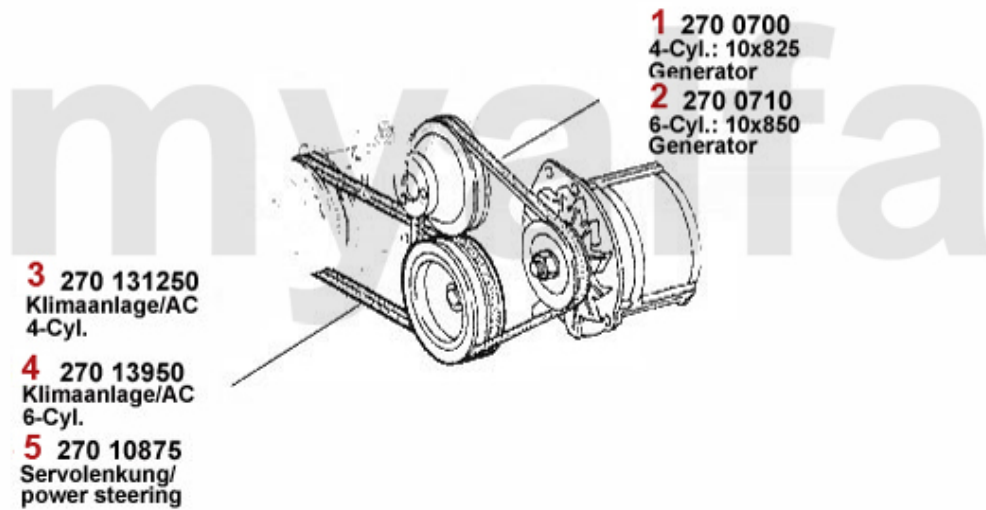

Keilriemen/V-Belt GT/V4/6 (116)

1	2700700	V-BELT 9.5x825	DKK69.66
2	2700710	V-BELT 9,5x850	DKK70.03
3	27031250	V-BELT 12.5x1250 ALFETTA, GIULIETTA,GTV (116) 4-CYLINDERCLIMATE COMPRESSOR	DKK164.37
4	27013950	V-BELT OE. 60548814	DKK187.00
5	27010875	V-BELT 10x875 SUD/SPRINT, ARNA, 33 (905/907) GENERATOR, GTV6 (116) SERVO PUMP	DKK113.52