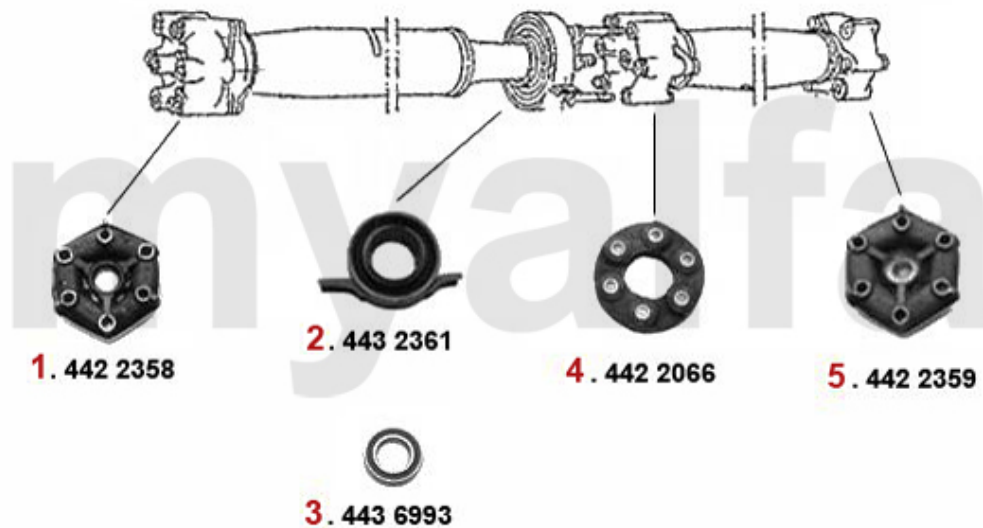

Antriebswelle/Driveshaft GTV/6 (116)

1	4422358	Front Flex disc GTV6, 75, 90 2500-3000 OE. 60518193	DKK1,557.33
2	4432361	OE. 60522599 DRIVE SHAFT SUPPORT 116 6-Cyl.	DKK508.65
3	4436993	OE. 60506993 BEARING FOR PROPSHAFT SUPPORT 116 6-CYL.	DKK194.82
4	4422066	OE. 60522066 MIDDLE FLEX DISC GTV6, 75 V6	DKK930.51
5	4422359	REAR FLEX DISC GTV6, 75, 90 2500-3000 OE. 60522592	DKK1,557.33