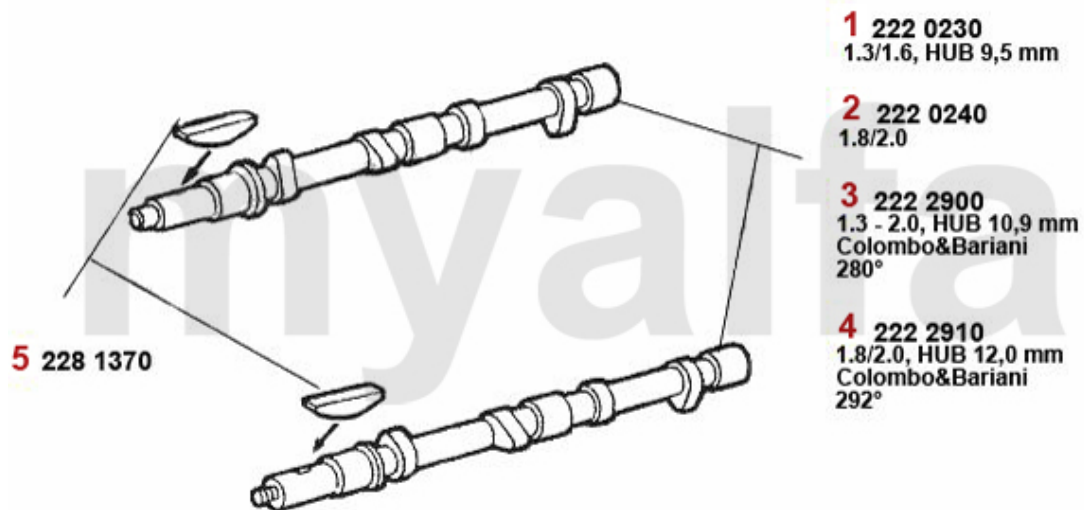

Nockenwelle/Camshaft GT/V/4

1 222 0230
1.3/1.6, HUB 9,5 mm

2 222 0240
1.8/2.0

3 222 2900
1.3 - 2.0, HUB 10,9 mm
Colombo&Bariani
280°

4 222 2910
1.8/2.0, HUB 12,0 mm
Colombo&Bariani
292°

5 228 1370

3	2222900	CAMSHAFT 1300-2000 SPORT COLOMBO&BARIANI LIFT 10.9 mm 280°	DKK2,152.03
4	2222910	CAMSHAFT 1750/2000 SPORT COLOMBO&BARIANI LIFT 12.0 mm 292°	DKK2,152.03
5	2281370	WEDGE CAMSHAFT	DKK54.01