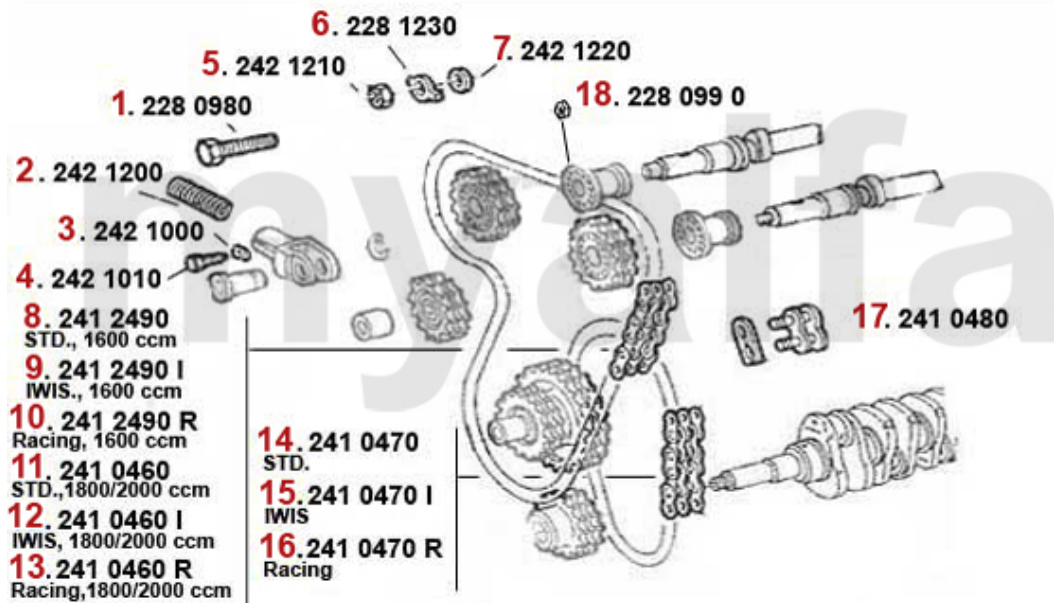

Steuerkette/Timing Chain GT/V/4

1	2280980	SAFETY SCREW CAMSHAFT	DKK27.38
2	2421200	CHAIN TENSIONER SPRING	DKK57.92
3	2421000	CHAIN TENSIONER LOCKING BLOCK	DKK43.02
4	2421010	CHAIN TENSIONER SCREW	DKK54.01
5	2421210	NUT TIMING CHAIN SPROCKET	DKK17.23
6	2281230	TAB WASHER CAMSHAFT	DKK19.56
7	2421220	WASHER TIMING CHAIN SPROCKET	On request
8	2412490	TOP TIMING CHAIN 1600 WITH LINK	DKK333.39
9	2412490I	TIMING CHAIN IWIS 1600 LONG WITH LINK	DKK625.24
10	2412490R	TIMING CHAIN 1600 IWIS RACING	DKK743.42
11	2410460	TOP TIMING CHAIN 1750-2000 WITH LINK	DKK333.39
12	2410460I	TIMING CHAIN IWIS 1750-2000 WITH LINK	DKK696.48
13	2410460R	TIMING CHAIN 1750/2000 IWIS RACING	DKK743.42
14	2410470	BOTTOM TIMING CHAIN 1300-2000 WITHOUT LINK	DKK215.21
15	2410470I	TIMING CHAIN IWIS 1300-2000 SHORT ENDLESS	DKK371.76
16	2410470R	TIMING CHAIN 1300 -2000 SHORT IWIS RACING	DKK453.89
17	2410480	TIMING CHAIN LINK	DKK58.67
18	2280990	NUT SAFETY SCREW CAMSHAFT	DKK7.82