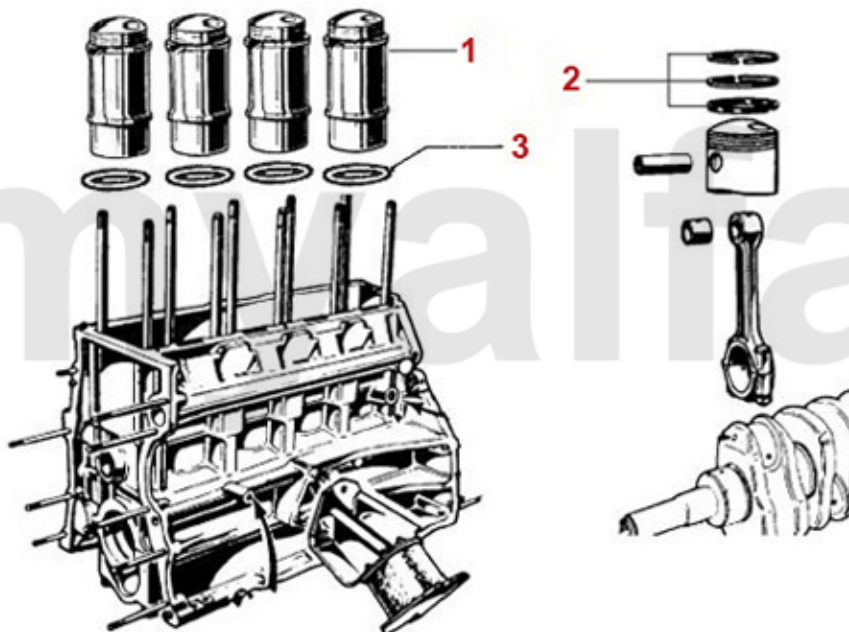

Kolben/Pistons GT/V/4 (116)

1	2212215	PISTON / LINER 2000 CARBURETTOR	DKK1,134.73
1	2212235	PISTON / LINER 2000 HIGH COMPRESSION 10,4 : 1	DKK1,244.24
1	2212195	PISTON / LINER 1600	DKK1,087.79
1	2212205	PISTON / LINER 1750	DKK1,087.79
1	2212245	PISTON / LINER 2000 MOTRONIC	DKK1,322.56
1	2212295	PISTON LINER 1600 FORGED, MAHLE	DKK3,012.87
2	2282715	SET PISTON RINGS 1600 1.5/1.75/3.5mm (FOR 1 PISTON)	On request
2	2280915	SET PISTON RINGS 1600 1.5/1.75/4.0mm (FOR 1 PISTON)	DKK277.05
2	2282235	SET PISTON RINGS 1750 1.5/1.75/3.5mm (FOR 1 PISTON)	DKK304.43
2	2282245	SET PISTON RINGS 1750 1.5/1.75/4.0mm (FOR 1 PISTON)	DKK305.17
2	2282935	SET PISTON RINGS 2000 1.5/1.75/4.0mm (FOR 1 PISTON)	DKK305.17
2	2280925	SET PISTON RINGS 2000 1.5/1.75/4.5mm (FOR 1 PISTON)	DKK286.45
3	2330880	O-RING LINER 1600/1750	DKK27.38
3	2330900	O-RING LINER 2000	DKK19.18