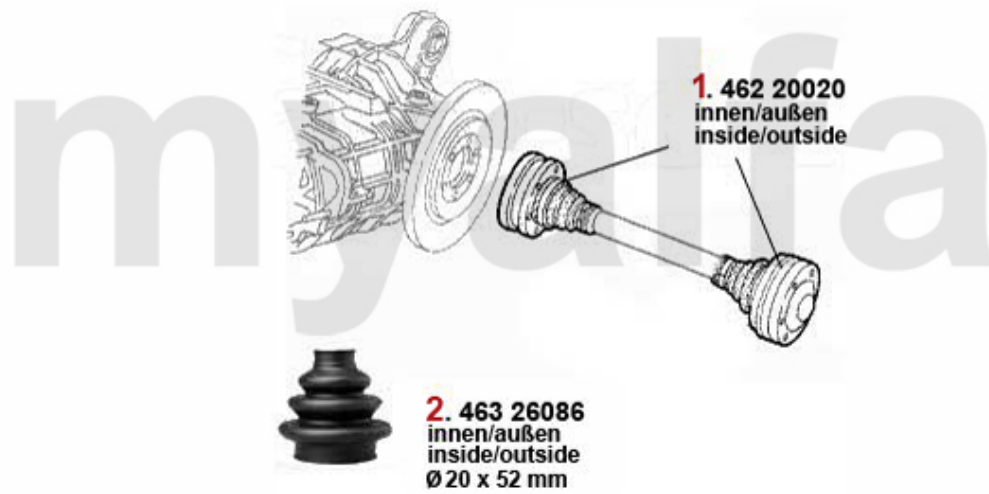

Seitenwelle/Side Shaft GT/V/4

---

1 46220020 INNER/OUTER DRIVESHAFT JOINT 116 4-CYLINDER

DKK1,087.70

2 46326086 OE. 60729242 SIDE SHAFT BOOT SET inside/outside 116-4Cyl.

DKK232.81