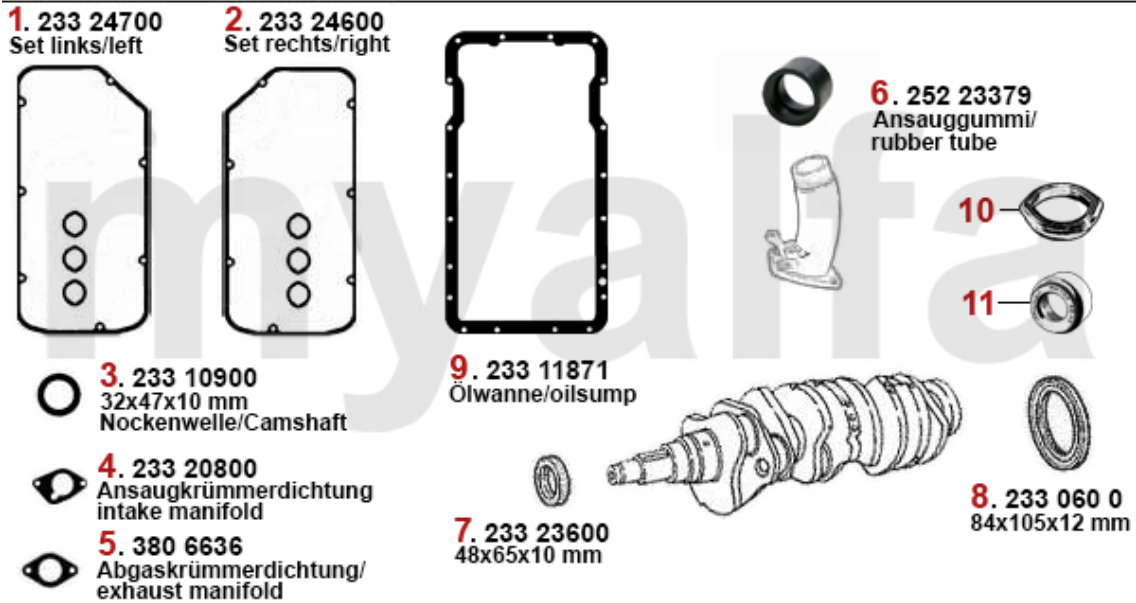

Dichtungen Motor/Gaskets Engine GTV/6

1	23324700	OE. 60512949 LEFT VALVE COVER GASKET SET	DKK312.25
2	23324600	OE. 60512948 RIGHT VALVE COVER GASKET	DKK312.25
3	23310900	OE.60570617 OIL SEAL CAMSHAFT V6	DKK131.49
4	23320800	OE. 60777089 GASKET	DKK38.37
5	3806636	OE. 60506636 EXHAUST MANIFOLD GASKET	DKK50.85
6	25223379	OE. 60523379 RUBBER HOSE f.	DKK116.59
7	23323600	OE. 60567605/7 Sealing Gasket	DKK152.63
8	2330600	OIL SEAL CRANK SHAFT REAR 84/105/12 SPIDER IE 1990-93 ORIGINAL QUALITY	DKK273.14
9	23311871	OE. 96411871 SEALING GASKET ÖLSUMP 116 6-CYLINDER	DKK269.97
10	23311872	OE. 96411872 LOWER OILSUMP GASKET 2.5 V6	DKK138.01
11	23307294	OE. 60507294 RUBBER RING f. SPARK PLUG SHAFT V6/12V	DKK46.19
12	2332550	VALVE SEAL REINZ	DKK38.37
13	2330840	SET RUBBER RINGS FOR LINER 3.0 V6 (6 PC)	DKK230.86
13	2330990	RUBBER SEAL PISTON LINER 2.5 V6 (SET 6 PC)	DKK230.86