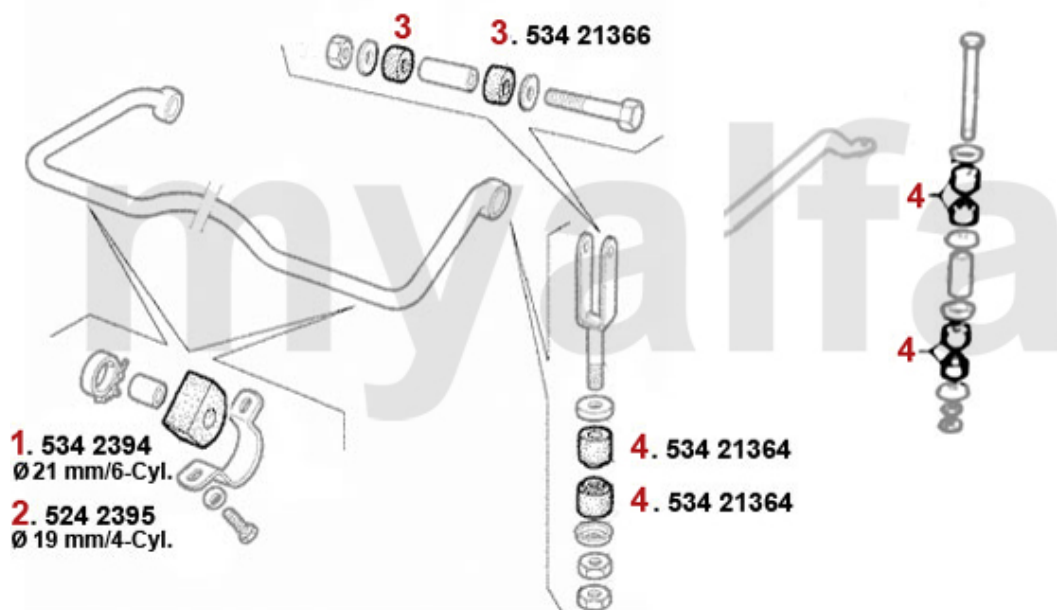

Stabilisator hinten/Stabilizer rear GTV/4/6 (116)

1	5342394	SET ANTI-ROLL BAR RUBBER REAR ALFETTA,GIULIETTA, 75 (21mm)	DKK230.86
2	5242395	SET ANTI-ROLL BAR RUBBER REAR 75 1.6-1.8 ie (19mm) SUPERFLEX	DKK207.39
3	53421366	OE. 60521366 STABILIZER BUSH 75 ,90, ALFETTA, GTV6 (116), GIULIETTA	DKK47.77
4	53421364	OE. 60521364 TIE ROD BUSH ALFETTA, GIULIETTA, GTV6 (116), 75	DKK30.55