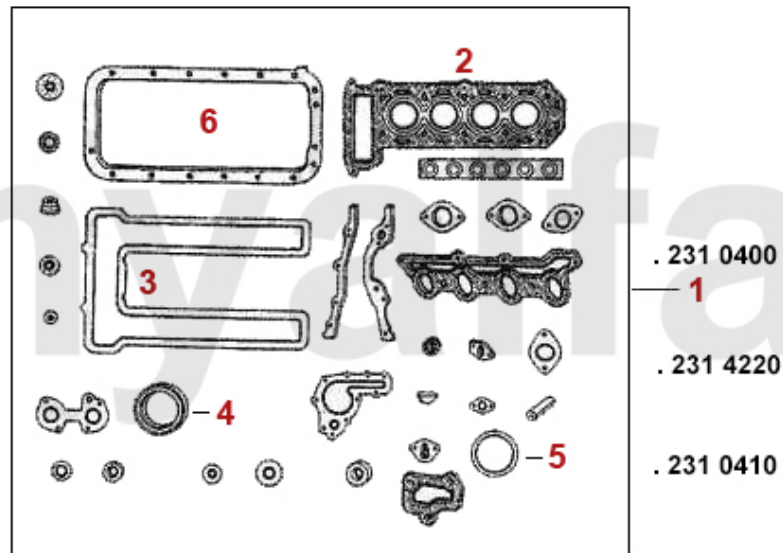

Motordichtsatz/Full Set GT/V/4 (116)Vergaser/Carb.

1	2310320	ENGINE GASKET SET WITHOUT HEAD GASKET AND O-RINGS CARBURETTOR 1969-82	DKK618.26
2	2330440	HEAD GASKET 1600 REINZ BEST QUALITY	DKK390.47
2	2330450	HEAD GASKET 1750 REINZ BEST QUALITY	DKK371.76
2	2330460	HEAD GASKET 2000 REINZ BEST QUALITY	DKK434.34
2	2330690	HEAD GASKET 1600 COPPER - 1.85 MM	DKK558.75
2	2330740	HEAD GASKET 1300 COPPER - 1.85MM	DKK508.65
2	2330430	HEAD GASKET 1300 REINZ BEST QUALITY	DKK390.47
3	2330130	CAM COVER GASKET WITH SILICONE STRIP	DKK205.81
3	2330650	VALVE COVER GASKET REINZ (2mm)	DKK296.98
4	2330360	OIL SEAL CRANK SHAFT FRONT 35/50/10, ORIGINAL QUALITY	DKK139.69
5	2330230	OIL SEAL CRANK SHAFT REAR 82/105/12 750/101/105/115/116 UP TO 1989, OEM QUALITY	DKK257.49
6	2330620	UPPER SUMP GASKET WITH SILICONE STRIP	DKK254.32