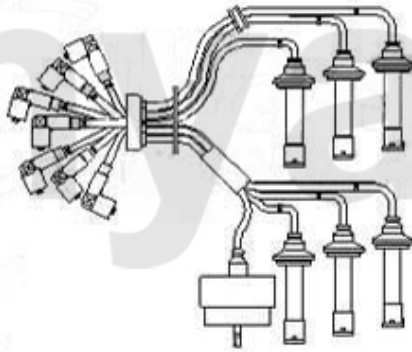

Zündungsteile/Ignition Parts GTV/6 (116)

1. 812 927

2. 818 1526

3. BP 7 ES

1	812927	OE. 60703927 IGNITION COIL GTV6 (116)	DKK696.48
2	8181526	IGNITION LEAD SET 75 V6, GTV6 (116) , RZ/SZ	DKK1,557.33
3	BP7ES	OE. 60512929 SPARK PLUG NGK BP7ES	DKK38.37