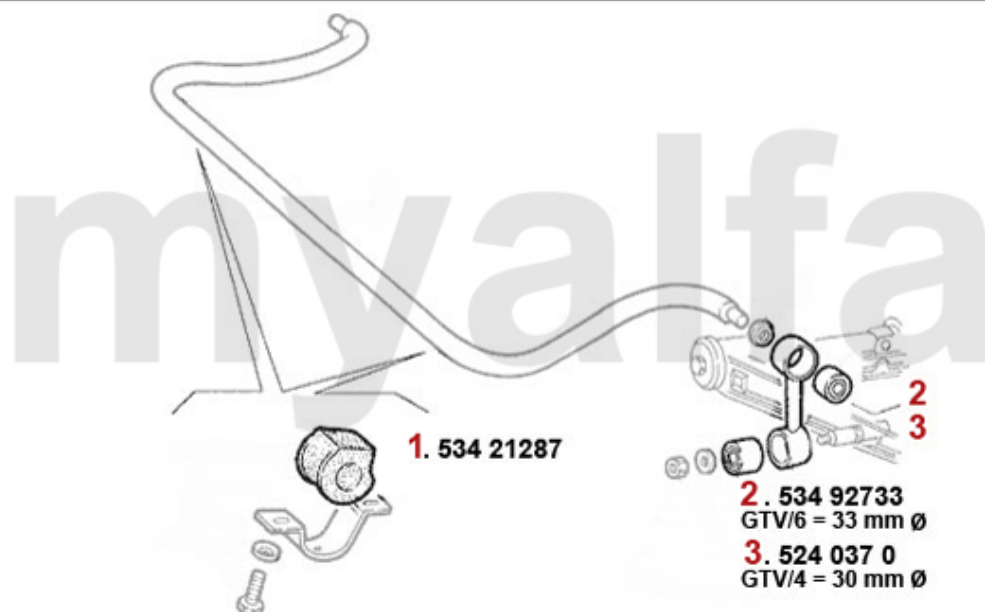

1	5341970	SET SUPERFLEX BUSHES 116 REAR AXLE TORSION BAR	DKK931.25
1	53487492	OE. 60521328 REAR AXLE MOUNT 75, Alfetta, Giulietta, GTV6, RZ/SZ	DKK75.15
2	53421327	OE. 60521327 BUSH	DKK136.99
3	53493399	OE. 60533942/60703781 FRONT BUSHING DEDION, TRANSAXLE, V6 & TWIN SPARK	DKK234.02
3	53488248	OE. 60700773 FRONT BUSHING DEDION TRANSAXLE, 4-CYLINDER (NOT TWIN SPARK)	On request
3	5341160	UNI-BALL KIT WATT SUPPORT 116/6-CYL.	DKK1,400.79
3	5340090	FRONT DEDION BUSH 53mm, TRANSAXLE, V6 & TWIN SPARK, STRENGTHENED, SUPERFLEX	DKK489.09
3	5340100	FRONT DEDION BUSH 45mm, 4-CYLINDER (NOT TWIN SPARK), STRENGTHENED, SUPERFLEX	DKK449.98
4	53433966	OE. 60533966 RING f. PANHARD/GEAR 116	On request
5	54122226	OE. 60522226 MOUNT FOR REAR AXLE FRAME RIGHT SIDE, GTV6, 75	DKK688.66
6	54122225	OE. 60522225 MOUNT FOR REAR AXLE FRAME LEFT SIDE, GTV6, 75	DKK688.66
7	51421323	OE.60521323 TORSION BAR 116	On request

Stabilisator vorne/Stabilizer front GTV/4/6 (116)

1	53421287	ANTI ROLL BAR RUBBER FRONT SET (2) 22MM ALFETTA, GIULIETTA, GTV6, 75	DKK124.42
2	53492733	FRONT UPPER/LOWER ANTI ROLL BAR DROP LINK BUSH 33 mm,	DKK93.13
3	5240370	FRONT UPPER ANTI ROLL BAR DROP LINK BUSH 30 mm	DKK77.48