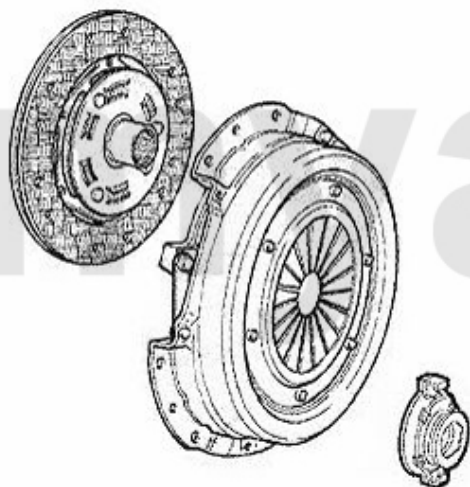

Kupplungs-Kit/Clutch Set GTV/4

1. 431 9003
Ø 215 mm
1.6/1.8/2.0

2. 436 24
Führungshülse/
guide bush

2 43624

OE. 60522024 NEEDLE BEARING

DKK351.36

1 4319003

**CLUTCH KIT, ALFETTA, GULIETTA,75, GTV (116), 1.6/1.8/2.0/IE/TS/TD
1974-1992**

DKK2,731.17

Kupplungs-Kit/Clutch Set GTV/6

1. 431 132900
Set Ø 190 mm

2. 431 101300
Umrüstung auf 1-Scheiben
System, incl. Schwungscheibe/
Altering kit for 1-disc clutch,
Altering kit for 1-disc clutch,
incl. flywheel

3. 436 24
Führungslager/
pilot bearing

1	43132900	SACHS CLUTCH KIT GTV 6 PRESSURE PLATE WITH BEARING and both DISCS	On request
2	43101300	REPLACEMENT FOR TWIN CLUTCH KIT WITH FLYWHEEL 75 V6, GTV6, ES 30 SZ / RZ	DKK15,455.58
3	43624	OE. 60522024 NEEDLE BEARING	DKK351.36