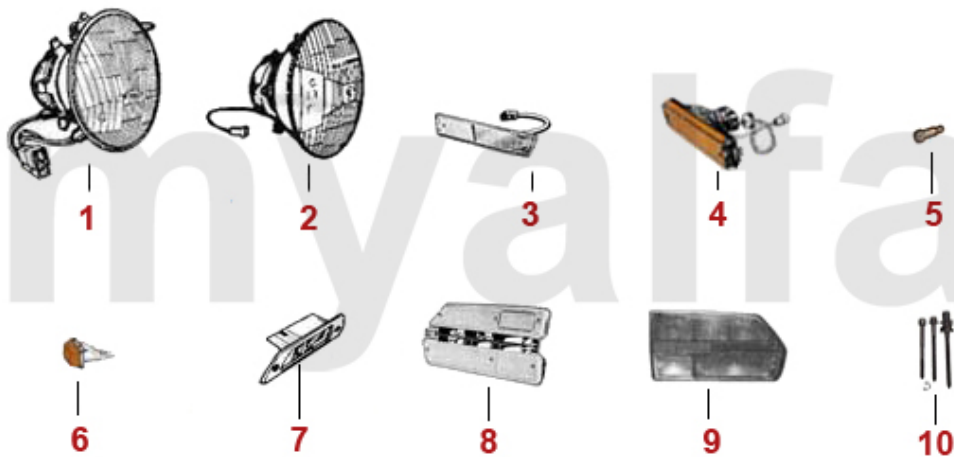

Beleuchtung/Lighting GT/V/6

1	15160816	HEADLIGHT H1 5 3/4" (136mm) ALFETTA GT/GTV6 (WITH PARKING LAMP) OUTER RIGHT	DKK610.43
1	15161816	HEADLIGHT H1 5 3/4" (136mm) ALFETTA GT/GTV6 (WITH PARKING LAMP) OUTER LEFT	DKK610.43
1	15120816	HEADLIGHT H1 5 3/4" (136mm) ALFETTA GT/GTV (WITHOUT PARKING LAMP) OUTER LEFT	DKK543.85
1	15121816	HEADLIGHT H1 5 3/4" (136mm) ALFETTA GT/GTV (WITHOUT PARKING LAMP) OUTER RIGHT	DKK543.85
2	15122816	HEADLIGHT H1 5 3/4" (136mm) ALFETTA GT/GTV6 HIGH BEAM LEFT	DKK539.94
2	15123816	HEADLIGHT H1 5 3/4" (136mm) ALFETTA GT/GTV6 HIGH BEAM RIGHT	On request
3	15411354	Blinkleuchte/Standlicht rechts GTV6 (116) 1.Serie (ALTISSIMO)	On request
3	15411355	OE.116106507508 LEFT INDICATOR/PARKING LIGHT GTV6 (116) SERIES 1 (ALTISSIMO)	DKK1,479.01
3	15465111	LEFT INDICATOR/PARKING LIGHT Alfetta GTV (116), SERIES 1, WHITE/WHITE	DKK1,209.04
3	15465112	RIGHT INDICATOR/PARKING LIGHT Alfetta GTV (116), SERIES 1, WHITE/WHITE	DKK1,209.04
3	15465178	RIGHT INDICATOR/PARKING LIGHT Alfetta GTV (116), SERIES 1 WHITE/YELLOW	DKK1,290.43
3	15465179	LEFT INDICATOR/PARKING LIGHT Alfetta GTV (116), SERIES 1 WHITE/YELLOW	DKK1,290.43
4	15810161	LEFT FLASHER GLASS ALFETTA, GTV6 2.SERIES 1980>	DKK333.39
4	15810160	RIGHT FLASHER GLASS ALFETTA, GTV6 2nd SERIES 1980>	DKK333.39
4	15865011	LEFT INDICATOR GLASS Alfetta GTV 116 SERIES 1, WHITE/WHITE	DKK508.65
4	15865012	RIGHT INDICATOR GLASS Alfetta GTV 116 SERIES 1, WHITE/WHITE	DKK508.65
4	15865078	RIGHT INDICATOR GLASS Alfetta GTV (116) SERIES 1, WHITE/YELLOW	DKK508.65
4	15865079	LEFT INDICATOR GLASS Alfetta GTV (116) SERIES 1, WHITE/YELLOW	DKK508.65
5	1591400	SCREW INDICATOR LENSE SPIDER 1983-93 ORANGE FRONT	DKK27.38