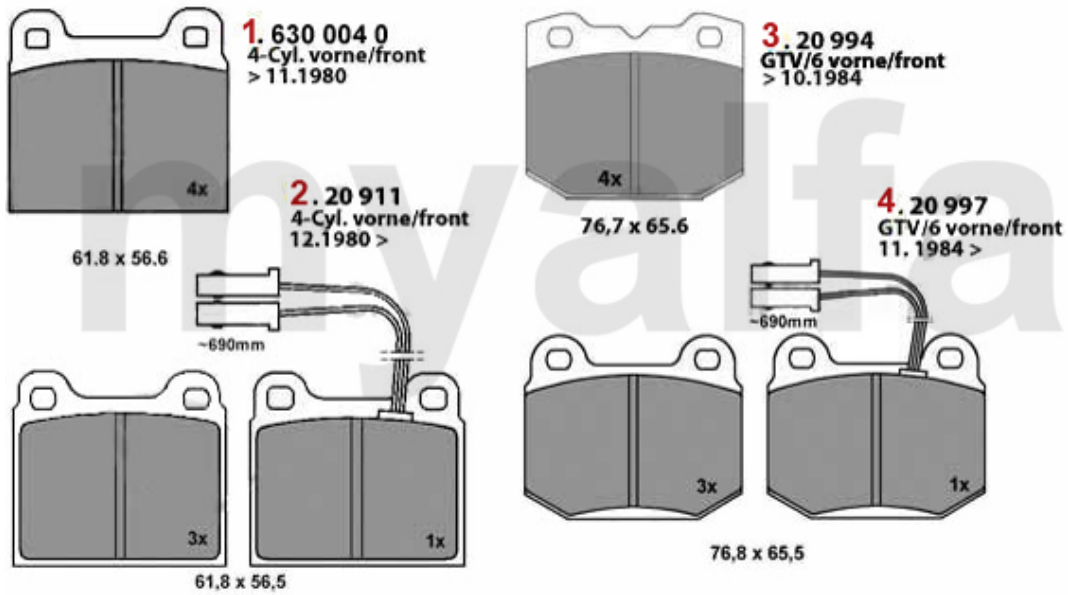

Bremsbeläge/Brakepads GT/V/6 (116) vorne/front

1	6300040	BRAKE PADS 1300/1600 1966-85 FRONT	DKK191.74
2	20911150	OE. 60778257 FRONT BRAKE PADS	DKK743.42
3	20944165	OE. 60728499 FRONT BRAKE PADS GTV6	DKK793.52
4	20916505	OE. 60734810 BRAKE PADS FOR SYSTEM BREMBO	DKK752.08