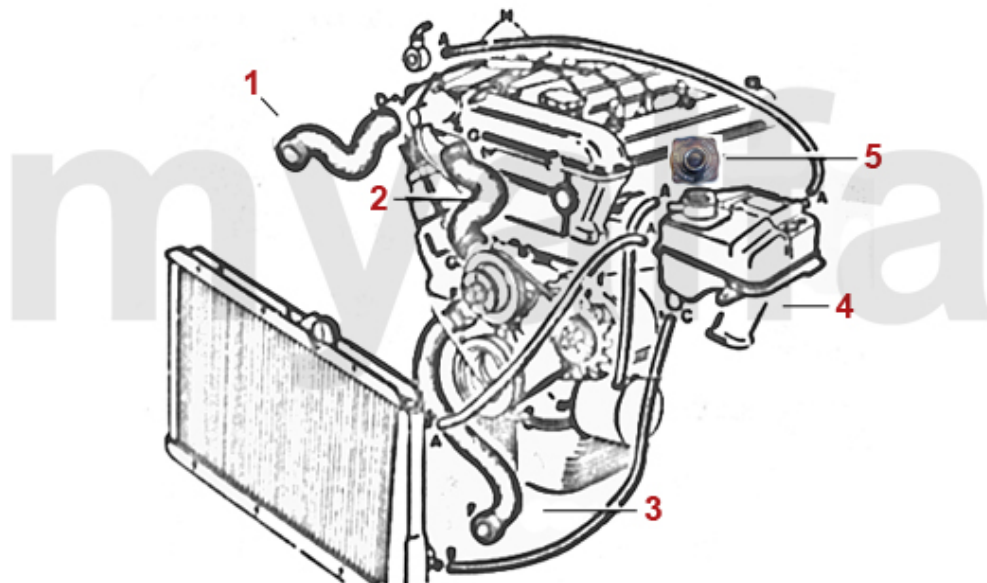

Kühlerschläuche/Radiator Hoses GT/V/4 (116)

1	2661632	OE. 60701632 RADIATOR HOSE UNTIL 1981	DKK226.20
1	26630560	OE. 60730560 UPPER RADIATOR HOSE ALFETTA/GIULIETTA 116 FROM 1982 ON	DKK226.20
2	2660170	RADIATOR HOSE THERMOSTAT/ WATER PUMP CARBURETTOR MODELS	DKK116.59
3	2661631	OE. 60701631 RADIATOR HOSE	DKK325.01
4	26528480	COOLANT TANK GTV6 (116)	DKK766.88
5	2680060	RADIATOR CAP SQUARE TYPE MODELS WITH EXPANSION TANK	DKK97.78