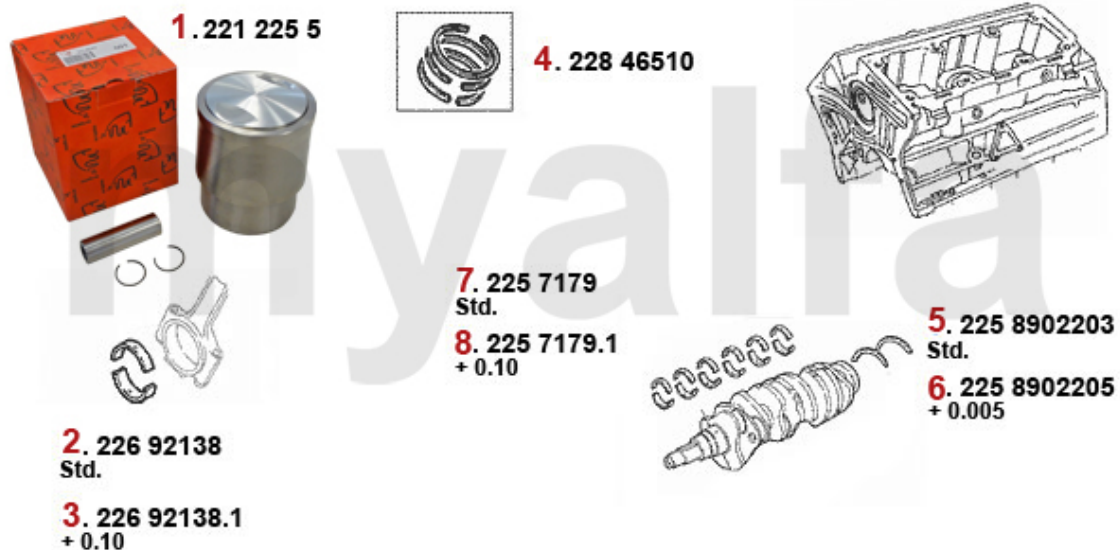

Kolben/Pistons GTV/6 (116)

1	2212255	PISTON/LINER 2.5 V6, 1980-97, 6, 75, 90, 155, 164, ALFETTA / GTV6	DKK1,389.05
2	22692138	OE. 60513381 CON BEARING SET STD 6-CYL.	DKK774.71
3	226138.1	OE. 60513381/2 ROD BEARING 1st OVERSIZE 6-Cyl.	DKK703.56
4	22846510	OE. 60735980 PISTON RING SET 116 6-Cyl. (FOR 1 PISTON)	DKK312.25
5	22502203	SET THRUST WASHER STD V6 OE 60513374	On request
6	22502205	SET THRUST WASHER 0,005 V6 OE 60513374	On request
7	2257179	MAIN BEARING SET STD 6 CYL.	DKK781.78
8	2251791	OE.60568884 MAINBEARING SET 1st OVERSIZE 6-Cyl.	DKK766.88