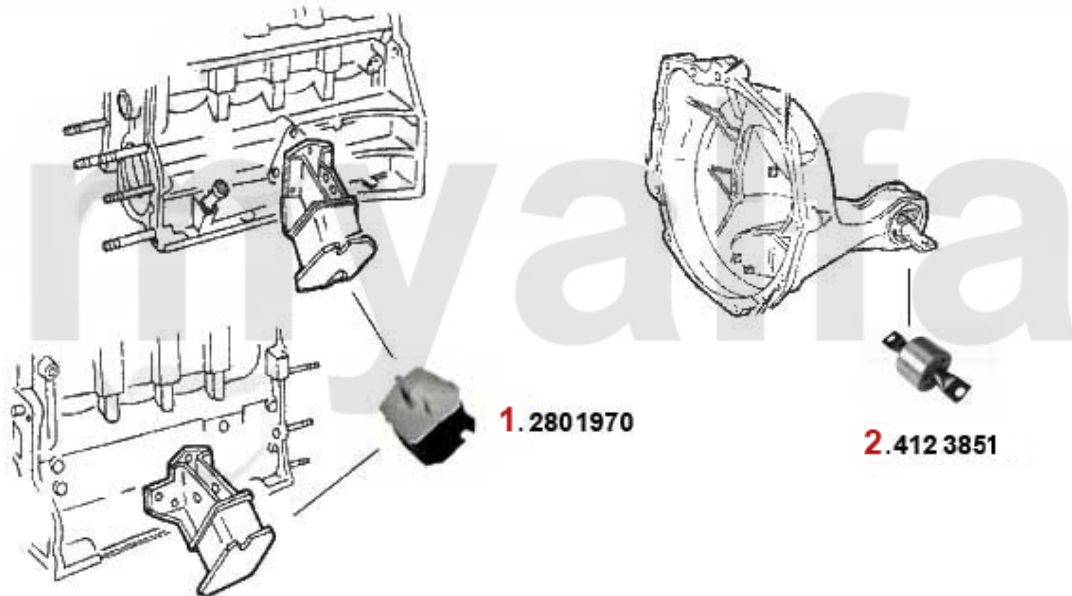

Motorlager/Engine Mount GTV/6 (116)

1.2801970

2.412 3851

1	2801970	ENGINE MOUNT LEFT/RIGHT GTV6, 75 V6, RZ/SZ	DKK356.86
2	4123851	OE. 60522581 REAR ENGINE MOUNT75, 90, GTV6 (116), SZ,RZ (64 mm)	DKK285.61