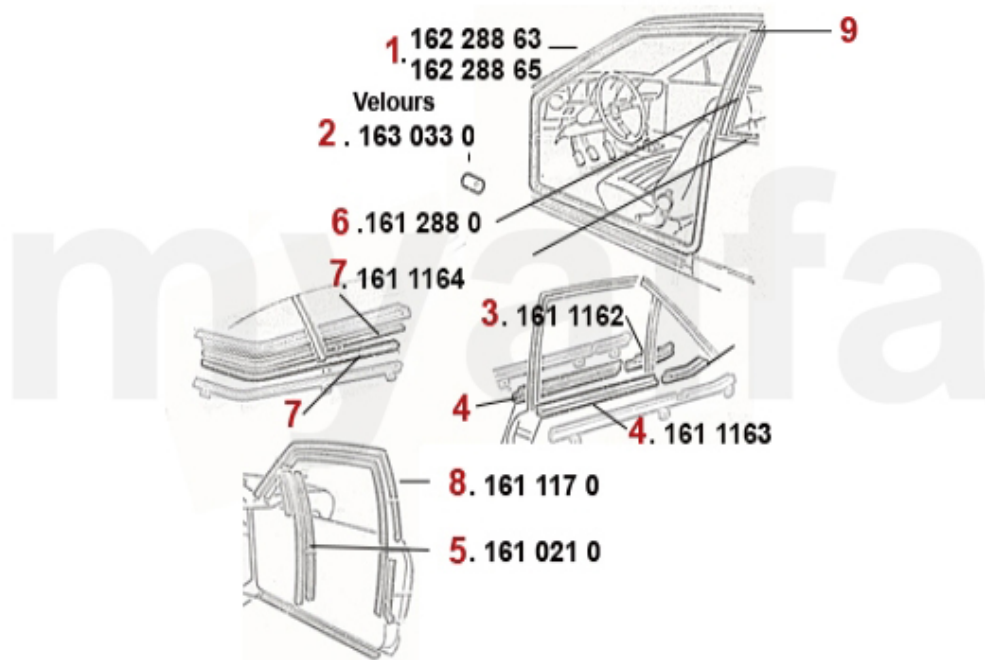

1	16228863	DOOR SEAL GTV6, CHASSISSIDE, WITHOUT VELOUR EDGE	DKK305.17
1	16228865	DOOR SEAL GTV6, CHASSISSIDE, WITH VELOUR EDGE	DKK461.71
2	1630330	SET SEAL ENDS PLUG SPIDER	DKK46.19
3	1611162	WEATHERSTRIP f. DOORWINDOW GTV (116) front	DKK152.63
4	1611163	DOOR WINDOW FELT GTV (116) Velours	DKK163.53
5	1610210	SLIDE RUBBER GTV (116)	DKK97.78
6	1612880	OE. 60728868/70 REAR SPOILER WINDOW RUBBER SEAL 116 COUPE,	DKK508.65
7	1611164	REAR SIDE WINDOW FELT GTV (116) WITH VELOURS	DKK183.92
8	1611170	OE. 60726234 / 60726235 SET DOOR SEALS ON THE DOOR GTV/6	DKK774.71
9	1620850	UPPER CORNER PIECE FOR DOOR SEAL ON FRAME SIDE	DKK139.69
10	1611180	QUARTER WINDOWS SEALS ALFETTA GTV, SERIES 1, SET FOR BOTH SIDES	DKK3,247.64