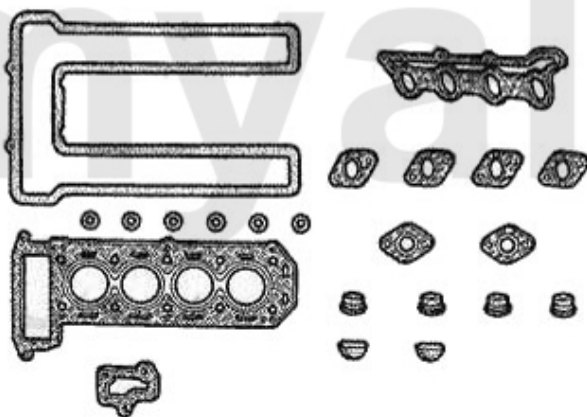

Kopfdichtsatz/Head Set GTV/4 (116) Vergaser/Carb.

Achtung/Attention:

Dichtsatz ohne Kopfdichtung, bitte separat bestellen! / Headset without HEADGASKET, please order separate!

1. 232 069 0
1300-2000 ccm

2. 232 357 20
1.8 Turbo

2 23235720 *Kopfdichtsatz 1.8 Turbo*

DKK1,244.24

1 2321320 *HEAD GASKET SET WITHOUT CYLINDER HEAD GASKET
CARBURETTOR FROM 1982 ON*

DKK430.42