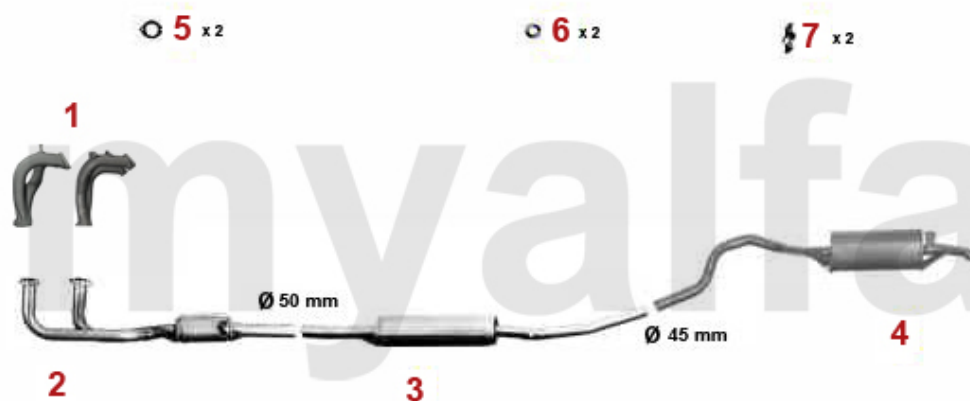

Abgasanlage/Exhaustsystem GTV/4

Alfetta GT/GTV/4 (116) 1.6/1.8/2.0 79-96 KW

1976 - 86

1	31121084	OE. 60521084 EXHAUST MANIFOLD 116 4-CYLINDER 2+3	On request
1	31121536	OE. 60521536 EXHAUST MANIFOLD 116 4-CYLINDER 1+4	On request
2	33203703	FRONT MUFFLER GTV (116) 1.6 1977-85	DKK1,792.10
2	33203803	FRONT MUFFLER GTV (116) 1.8, 2.0 1977-85	DKK1,545.60
3	34103776	OE. 60727628 MIDDLE SILENCER GTV (116) 4-CYL.	DKK892.14
4	35103707	REAR SILENCER GTV 116	DKK1,479.01
5	38094413	OE. 60777697 GASKET	DKK54.01
6	38091011	OE. 60521386 RUBBER RING	DKK17.97
7	38091024	OE. 60521407 EXHAUST RUBBER MOUNT	DKK36.78