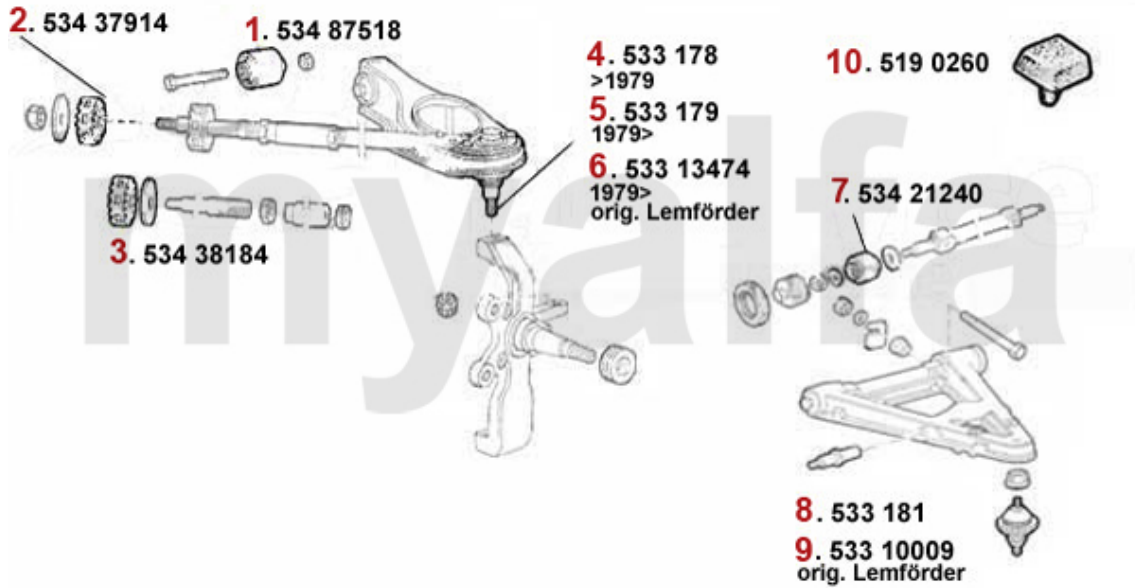

Aufhängung/Attachment GT/V/4/6 vorne/front

1	53487518	OE. 60521269 FRONT WISHBONE BUSH 75,GTV6 (116) RZ/SZ	DKK93.13
2	53437914	OE. 60521263 RUBBER 75, GTV6 (116)	DKK35.20
2	5340061	Front Strut/Caster Bar Kit of 4 Lipped/Recessed Bushes & 2 Stainless Steel Tubes Note: Sp	DKK547.02
3	53438184	OE. 60521264 RUBBER 75, GTV6	DKK35.20
4	533178	OE.60521243 UPPER BALL JOINT 116	DKK305.17
5	533179	OE. 60728728 UPPER BALL JOINT 116	DKK305.17
6	53313474	OE. 60728429 Front upper ball joint LMI	On request
7	53421240	OE. 60521240 LOWER ARM BUSH 116 FA	DKK325.94
8	533181	OE. 60521236 LOWER BALL JOINT 116	DKK335.72
9	53310009	OE. 60521236/7 LOWER BALL JOINT LEMFÖRDER	On request
10	5190260	UPPER BUMP STOP 1969-93	DKK69.66