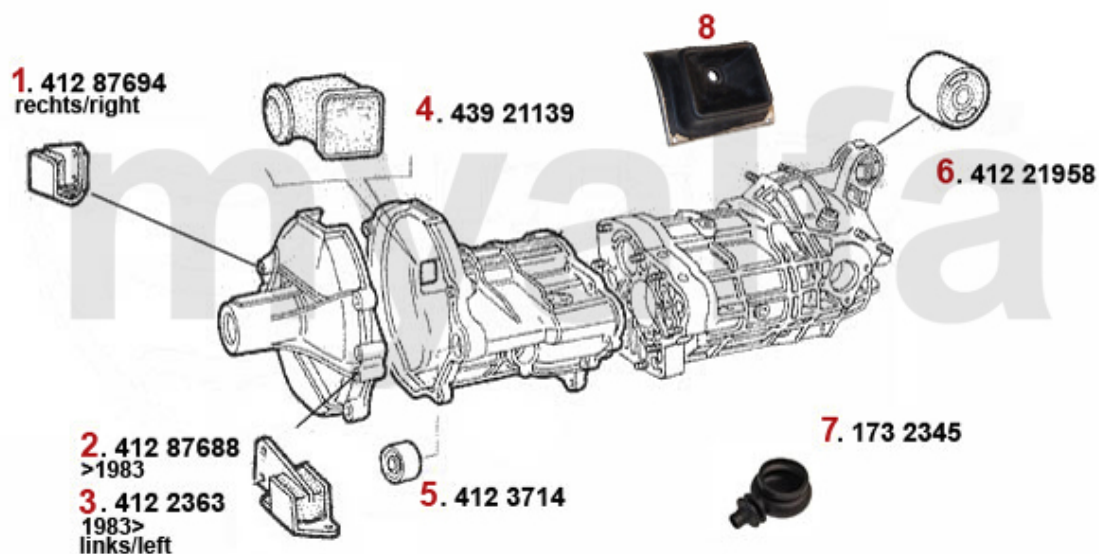

Getriebeaufhängung/Gear Mount GTV/4 (116)

1	41287694	OE. 60521143 GEAR MOUNT 116 4-CYLINDER RIGHT	DKK273.14
2	41287688	OE. 60723913 GEAR MOUNT 116, 4-CYL LEFT SIDE, >1983	DKK273.14
3	4122363	OE. 60701586 GEAR MOUNT 116 4-CYLINDER LEFT	DKK273.14
4	43921139	OE. 60521139 GROMMET FOR RELEASE LEVER	DKK108.77
5	4123714	OE. 60523039 GEAR SHIFT BUSH AT TRANSMISSION	DKK215.21
6	41221958	OE. 60521958 TRANSMISSION MOUNT 75, 90, RZ SZ, ALFETTA, GIULIETTA, GTV (116)	DKK234.02
7	1732345	OE. 60724284 LOWER COWLING GEAR LEVER ALFETTA, GIULIETTA,	DKK140.06
8	1733119	OE. 60523119 LOWER COWLING GEAR LEVER 75, 90 , RZ/SZ	DKK124.42
8	1732346	OE. 60701783 COVER f. GEARSTICK 116	DKK892.14