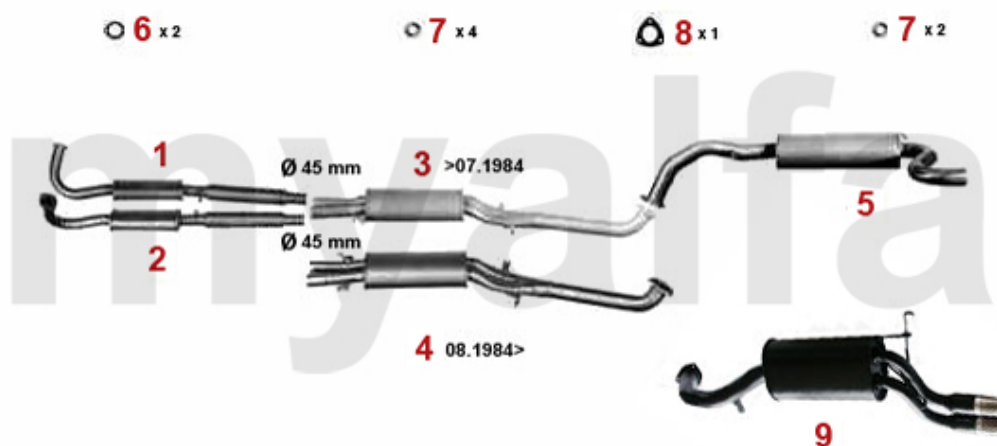

Abgasanlage/Exhaustsystem GTV/6

GTV/6 (116) 2.5 116 KW

1980 - 87

1	33205203	OE. 60522108 FRONT MUFFLER right	DKK1,533.02
2	33205213	OE. 60522109 FRONT MUFFLER left	DKK1,533.02
3	34105206	OE. 60728474 MIDDLE SILENCER GTV6	DKK2,731.17
4	34105406	MIDDLE SILENCER GTV6 FROM 7.1984> ON	DKK2,073.80
5	35105207	OE. 605719755 REAR SILENCER GTV6	DKK2,105.09
6	38094406	OE. 60522123 GASKET GTV6, 75/90 V6	DKK50.94
7	38091011	OE. 60521386 RUBBER RING	DKK17.97
8	38094483	OE. 60701627 GASKET 164 SUPER TURBO CAT	DKK61.84
9	3621170	ANSA SPORT SILENCER GTV6 (116)	DKK3,200.71