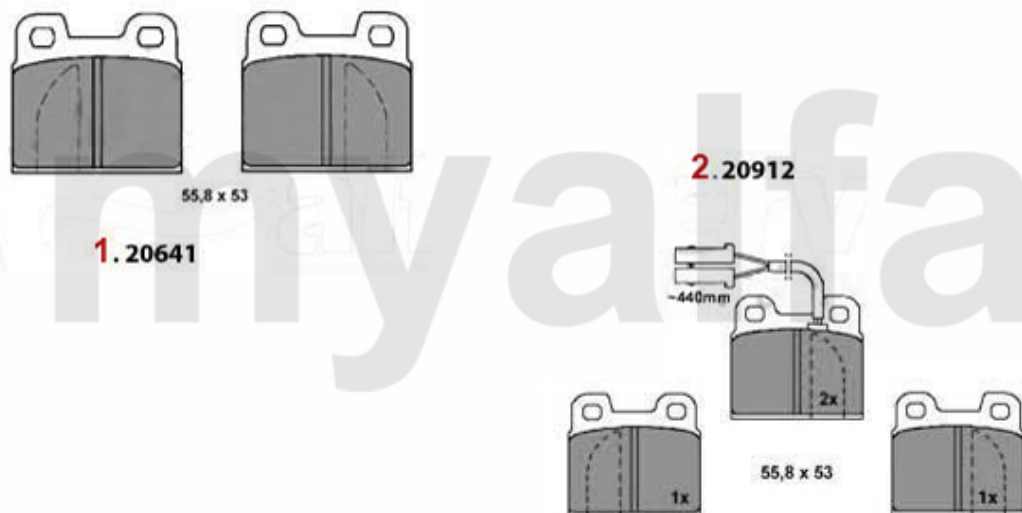

Bremsbeläge/Brakepads GT/V/6 (116) hinten/rear

2 20912150 OE. 60740845 REAR BRAKE PADS

DKK602.61

1 20615004 OE.60727290 REAR BRAKE PADS ALFETTA, GIULIETTA, GTV (116)
SYSTEM ATE

DKK390.47

Bremsbelagzubehör/Brakepadattachment GT/V/6 (116)

1. 650 902
passend für/suitable for:
13 004 00
20 911
vorne/front

2. 650 007
passend für/suitable for:
20 997
vorne/front

3. 650 968
passend für/suitable for:
20 641
20 912
hinten/rear

1	650902	SBB-Zubehör für 1300400/20034 4x stift 2x kreuzfeder	DKK60.25
2	650007	RETAINING PIN SET FOR 1 CALIPER BREMBO ALUMINIUM	DKK77.85
3	650968	BRAKE MOUNTING KIT 116 REAR BRAKE	DKK155.71