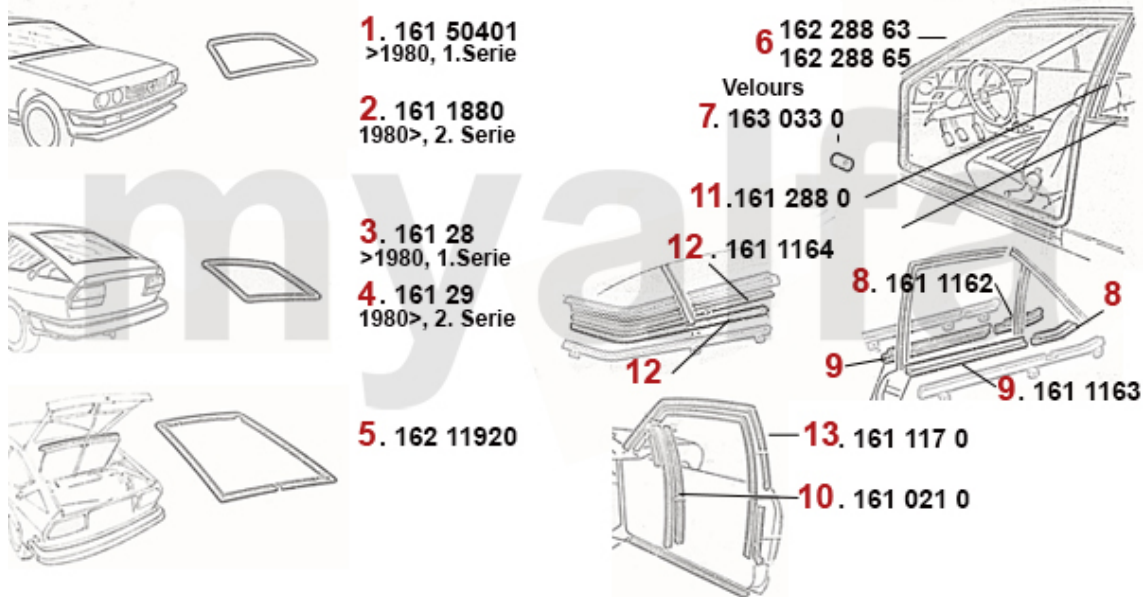

Spoiler GT/V/4

1. 137 116 0
Chrommodell, >1980/

1 1371160 OE. 11610.54417/8.10 SPOILER SET GTV4 (116)

DKK2,731.08

Dichtgummis/Rubber Gasket GTV/4/6

1	16150401	FRONT SCREEN RUBBER WITH TRIM GTV(116) 1. SERIES UNTIL 1980	DKK1,948.55
2	1611880	FRONT SCREEN RUBBER GTV(116) 2nd SERIES FROM 1980 ON	DKK1,948.55
3	1621900	GASKET HOOD / WIND SHIELD PLATE GTV6 (116)	DKK147.88
4	1621910	GASKET SET HOOD / FENDER GTV6 (116)	DKK140.90
5	16211920	BOOT LID RUBBER GTV6 (116)	DKK469.54
6	16128	OE. 60727640 REAR WINDOW RUBBER GTV (116) 1st SERIES	DKK1,948.55
7	16129	REAR WINDOW SEAL GTV (116) 2ND SERIES WITHOUT TRIM	DKK1,948.55