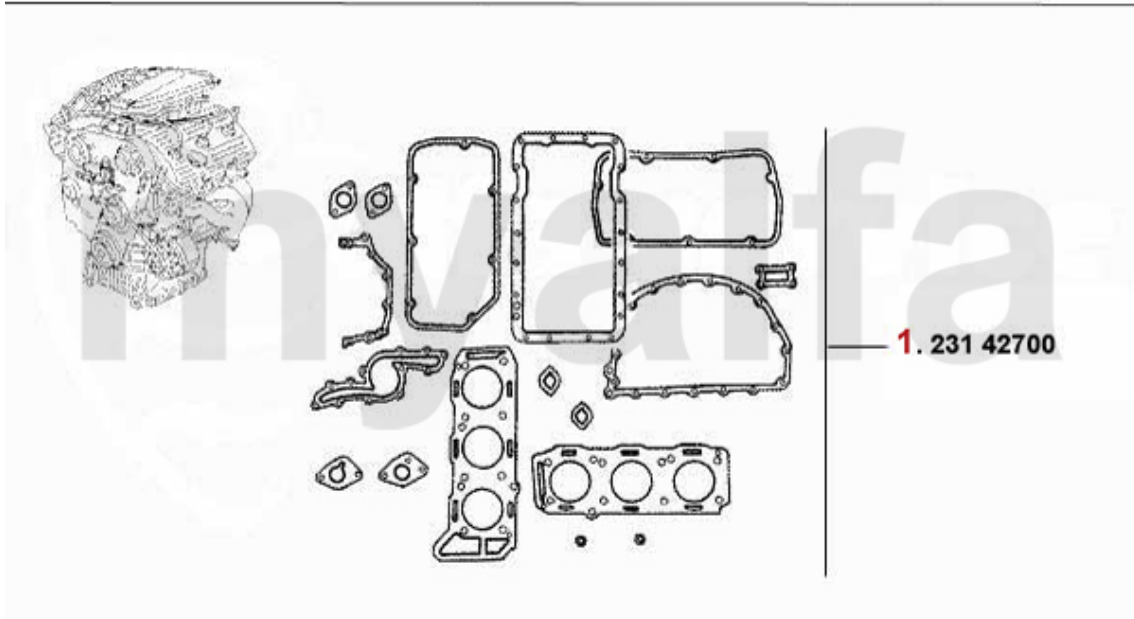

Motordichtsatz/Full Set GTV/6 (116)

1 23142700 OE. 6077987/6077618 FULL SET V6 2.5, 8 VALVE

DKK2,882.22