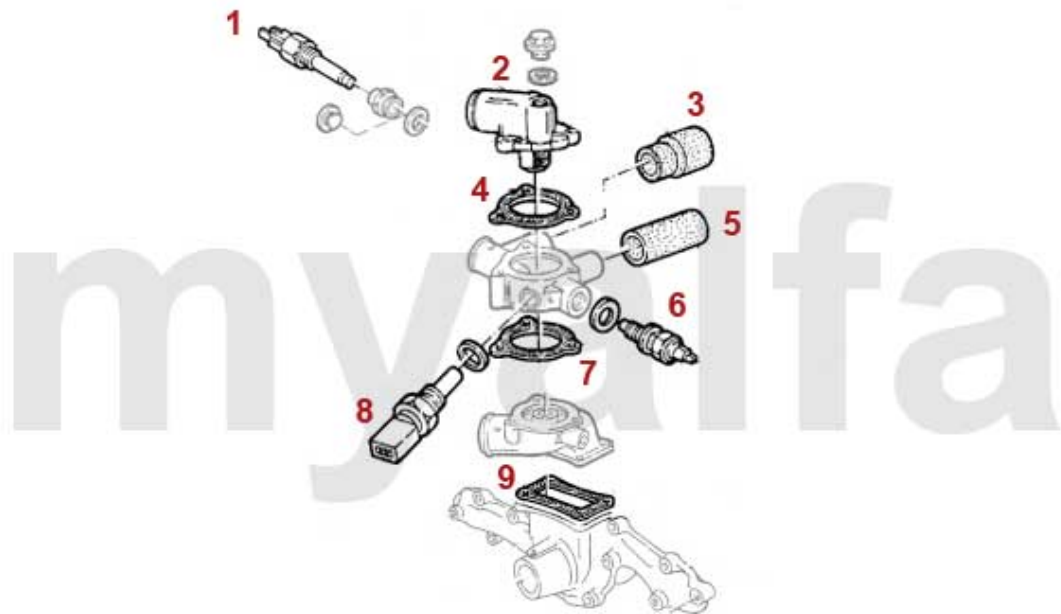

1	25623385	OE. 60523385 TEMPERATURE SENDER	DKK1,713.78
2	26323250	OE. 60523250 THERMOSTAT GTV6, 75 V6, RZ, SZ	DKK383.49
3	2668355	OE. 60573501 RADIATOR HOSE	DKK171.35
4	2337415	OE. 60507415 THERMOSTAT GASKET	DKK27.38
5	2668356	OE. 60573501 RADIATOR HOSE	DKK171.35
6	8626024	OE. 60605959 SENDING UNIT	On request
7	2337416	OE. 60507416 GASKET WATERPUMP/DISTRIBUTOR HOUSING FOR THERMOSTAT #60559862	DKK46.56
8	86260183	OE. 60523383 SENDING UNIT 6, 75 V6, ALFETTA 2.4 TD, GTV6 (116)	DKK257.49
8	86260145	OE. 60808142/60800167 SENDING UNIT	DKK214.47
9	23315713	OE. 60615713 SEALING GASKET WATERPUMP THERMOSTAT HOUSING	DKK28.22