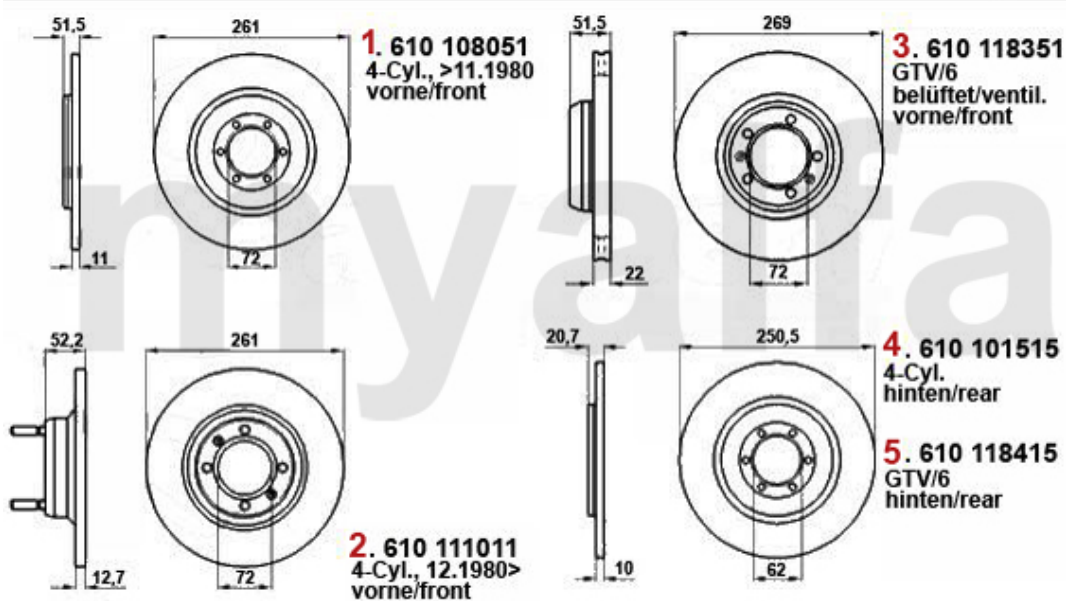

Bremsscheiben/Brakedisks GTV/6 (116)

1	61008051	OE. 60703487 FRONT BRAKE DISK	DKK743.42
2	61011011	OE. 60533706 FRONT BRAKE DISK	DKK743.42
3	61018351	OE. 60522092 FRONT BRAKE DISC 75 VENTIL.	DKK698.44
4	61001515	OE. 60701786 REAR BRAKE DISK 116	DKK547.02
5	61018415	OE. 60533971 REAR BRAKE DISC	DKK449.98