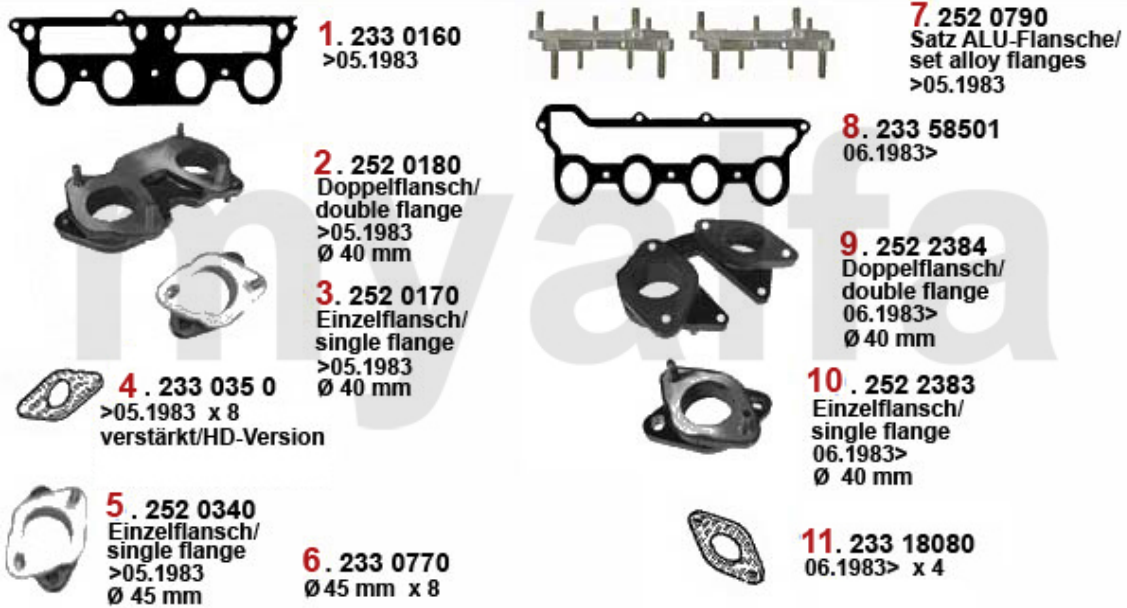

Einspritzanlage/Injection System GTV/6

1. 255 34953

2. 254 23386

3. 256 23388
mit/with AC

1 25534953 OE. 60534953 RIGID SLEEVE 116 6-CYL.

DKK774.71

2 25423386 OE. 60534959 AIR FLOW METER 2.5 V6 75, 90, 6, GTV6

On request

3 25623388 OE. 60523388 ELECTRO-VALVE 116 6-Cyl.

On request

4 25622011 OE. 60522011 IDLE VALVE 2.5

On request

Ansaugbrücke/Intake Manifold GTV/4 (116)

1	2330160	INTAKE MANIFOLD GASKET 1600-2000 CARBURETTOR MODELS FROM 1968 ON	DKK106.44
2	2520180	DOUBLE CARBURETTOR RUBBER MOUNT 40 mm PREMIUM QUALITY	DKK461.71
3	2520170	SINGLE CARBURETTOR RUBBER MOUNT 40 mm PREMIUM QUALITY	DKK269.97
3	2520750	SET SOLID ALUMINIUM CARBURETTOR MOUNTS 40mm	DKK1,290.43
4	2330350	HD CARBURETTOR MOUNT GASKET (8 PCS) 40 mm REINFORCED	DKK85.30
5	2520340	CARBURETTOR RUBBER MOUNT 45 mm	DKK273.88
6	2330770	HD CARBURETTOR MOUNT GASKET 45 mm TS-9003	DKK13.69
7	2520790	SET SOLID ALUMINIUM CARBURETTOR MOUNTS 40mm 24 mm LONG	On request
8	23358501	INTAKE MANIFOLD GASKET SPIDER 1600 1990-93	DKK147.88
9	2522384	DOUBLE CARBURETTOR RUBBER MOUNT 40 mm. 116 4-CYLINDER 06.1983>, SPIDER 1600 1990-93 PREMIUM QUALITY	DKK696.48
10	2522383	SINGLE CARBURETTOR RUBBER MOUNT 40 mm, 116 4-CYLINDER 06/1983>, SPIDER 1600 1990-93 PREMIUM QUALITY	DKK372.50
11	23318080	GASKET CARBURETTOR RUBBER MOUNT / INTAKE MANIFOLD SPIDER 1600 1990-93	DKK11.73
12	2280920	STUD CYLINDER HEAD - INTAKE MANIFOLD	DKK21.14