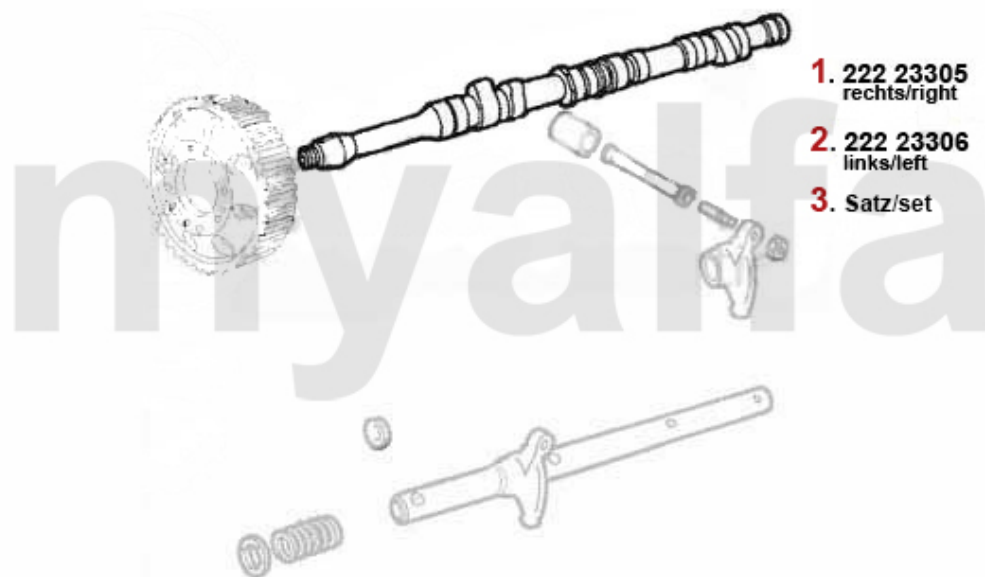

Nockenwelle/Camshaft GTV/6

1	22223305	OE. 60523305 CAMSHAFT	DKK5,861.38
2	22223306	LEFT CAM SHAFT 75,90 2.5 V6, GTV6	On request
3	2222930	CAMSHAFT SET COLOMBO BARIANI HUB 10,5, 282/268ϕ, 2.5 V6 12V	DKK7,817.84
3	2222940	KENT CAMSHAFT SET 12.03mm LIFT INLET 11.78mm LIFT EXHAUST 303ϕ	DKK7,395.24