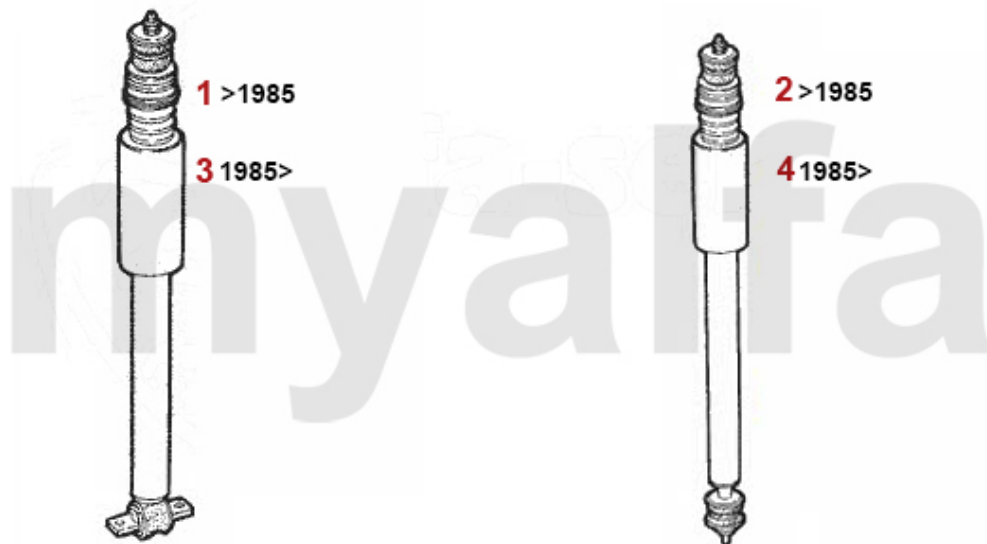

1	51112189	OE. 60730502 FRONT SHOCK ABSORBER	DKK853.03
1	5122241	FRONT KONI YELLOW 116 UNTIL 1985	DKK1,009.48
1	51260465	SHOCK ABSORBER BILSTEIN B6 FRONT ALFETTA,GTV6 (116)	DKK1,549.51
2	51112191	OE. 60730537 REAR SHOCK ABSORBER	DKK853.03
2	5122242	REAR KONI YELLOW 116 UNTIL 1985	DKK1,001.65
2	51260475	SHOCK ABSORBER BILSTEIN B6 REAR TILL 1985	DKK1,549.51
3	51170574	OE. 60530037 SHOCK ABSORBER	On request
3	5122570	KONI YELLOW FRONT 116 FROM 1985>	DKK977.44
3	51261175	SHOCKABSORBER BILSTEIN SPORT B6 75 FR. FA	DKK1,329.55
4	51170575	OE. 60533045 REAR SHOCK ABSORBER	DKK978.19
4	5122571	KONI YELLOW REAR AXLE 116 FROM 1985>	DKK977.44
4	51261176	SHOCKABSORBER BILSTEIN SPORT B6 REAR AXLE	DKK1,329.55