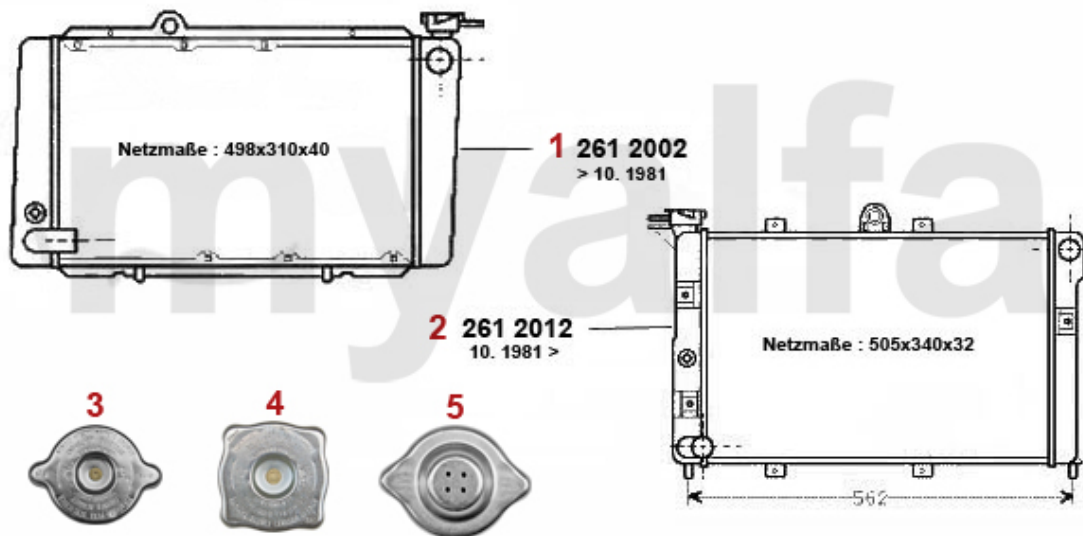

Kühler/Radiator GTV/4 (116)

1	2612002	Motorkühler Alfetta 1.6/1.8 Bj. 75- 84,2.0 Bj. 77-84,GTV (116) 2.0 ACHTUNG: auf Netzmaße a	On request
1	2611160	HIGH PERFORMANCE RADIATOR ALFETTA GT/V 1st SERIES, 1974-81	On request
2	2612012	Motorkühler Alfetta/Giulietta 1.8/ 2.0 Bj. 78-85 ACHTUNG: auf Netzmaße achten!!!	On request
3	2680600	RADIATOR CAP ROUND TYPE MODELS WITHOUT EXPANSION TANK	DKK97.78
3	2680610	RADIATOR CAP ROUND TYPE MODELS WITHOUT EXPANSION TANK, CHROMED	DKK186.25
4	2680060	RADIATOR CAP SQUARE TYPE MODELS WITH EXPANSION TANK	DKK97.78
4	2680620	RADIATOR CAP SQUARE TYPE MODELS WITH EXPANSION TANK, CHROMED	DKK186.25
4	9302640	RADIATOR CAP DECAL	DKK38.37
5	2680260	RADIATOR EXPANSION TANK CAP 1968-89	DKK77.48
5	2680490	RADIATOR EXPANSION TANK CAP 1968-89 CHROMED	DKK129.91