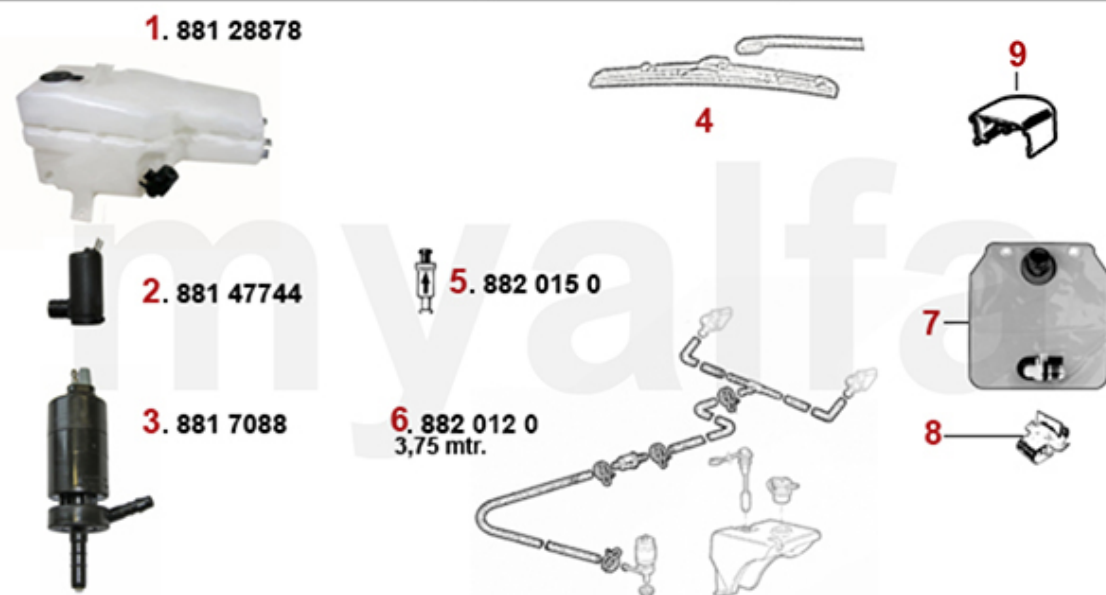

Scheibenwaschanlage/Washer System GTV/4/6

1	88128878	OE. 60728878 WIPER RESERVOIR 116 GTV6	On request
2	88147744	OE. 60547744/60728788 ELECTROPUMP GTV 6	DKK309.08
3	8817088	HEADLIGHT WASHING PUMP GTV6, 75, 155	On request
4	883602	WIPER BLADE LEFT, INCL. SPOILER, 6, 33, 75, 90, ALFETTA, GIULIETTA, GTV (116)	DKK122.09
4	883128	WIPER BLADE, RIGHT SIDE ALFETTA, GIULIETTA, GTV (116)	DKK155.71
4	8831160	CONVERSION SET WIPERARM/WIPERBLADE GTV6 (116)	DKK461.71
5	8820150	NON RETURN VALVE WASHER BAG	DKK62.21
6	8820120	WASHER HOSE 3,75 m	DKK57.92
7	8810140	WASHER BAG WITH ELECTRIC PUMP	DKK269.97
8	8810120	WASHER BAG RETAINING CLIP	DKK13.69
9	8830250	WIPER SPINDLE CAP OVAL, BLACK	DKK74.31