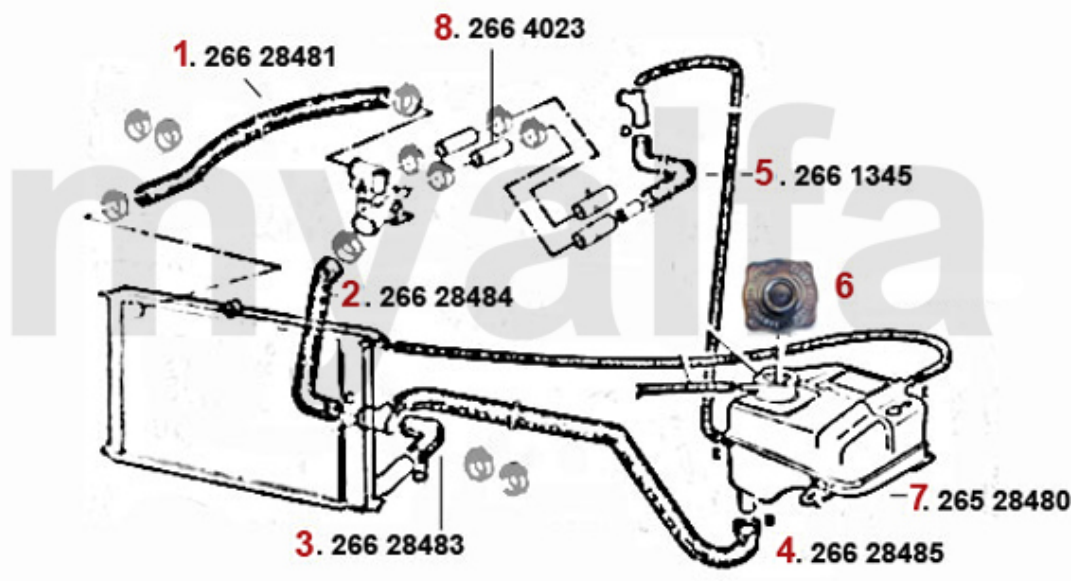

Kühlerschläuche/Radiator Hoses GTV/6 (116)

1	26628481	UPPER RADIATOR HOSE GTV6	DKK188.58
2	26628484	LOWER RADIATOR HOSE GTV6 T-PIECE/THERMOSTAT	DKK188.58
3	26628483	LOWER RADIATOR HOSE GTV6 RADIATOR/T-PIECE	DKK166.69
4	26628485	OE. 60728485 RADIATOR HOSE GTV6	DKK93.13
5	2661345	COOLANT HOSE GTV6 REAR (CARS UP TO THERMOSTAT HOUSING)	DKK155.71
6	2680600	RADIATOR CAP ROUND TYPE MODELS WITHOUT EXPANSION TANK	DKK97.78
6	2680620	RADIATOR CAP SQUARE TYPE MODELS WITH EXPANSION TANK, CHROMED	DKK186.25
7	26528480	COOLANT TANK GTV6 (116)	DKK766.88
8	2664023	OE. 60604023 RADIATOR HOSE FOR THERMOSTAT HOUSING 145/6, 33 (905/907) BOXER, GTV6 (116), 75 V6	DKK78.23