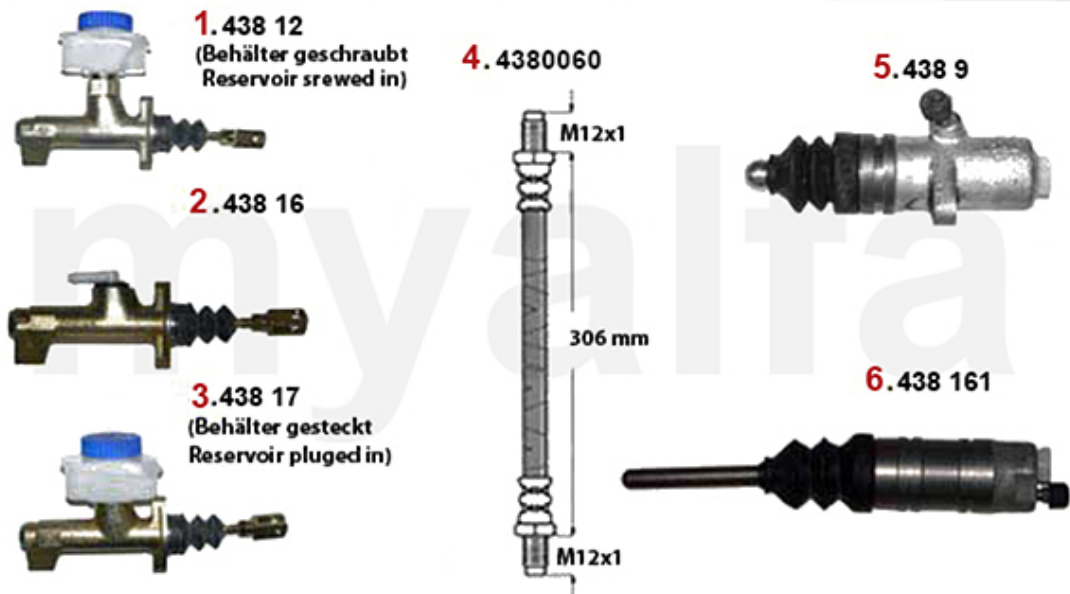

Kupplungsbetätigung/Clutch Actuation GTV/4/6 (116)

1	43812	OE. 60730497 CLUTCH CYLINDER WITH SCREWED RESERVOIR (116)	DKK781.04
2	43816	OE. 60518194 CLUTCH MASTER CYLINDER 116 1983>	DKK665.19
3	43817	OE. 60723874 CLUTCH CYLINDER WITH PLUG IN RESERVOIR (116)	DKK762.97
4	4380060	CLUTCH FLEXI HOSE	DKK154.96
4	4380090	STEEL FLEX CLUTCH HOSE	DKK359.18
5	4389	OE. 60547341 CLUTCH SLEEVE CYLINDER	DKK508.65
6	438161	OE. 60522023 CLUTCH SLAVE CYLINDER	DKK774.71