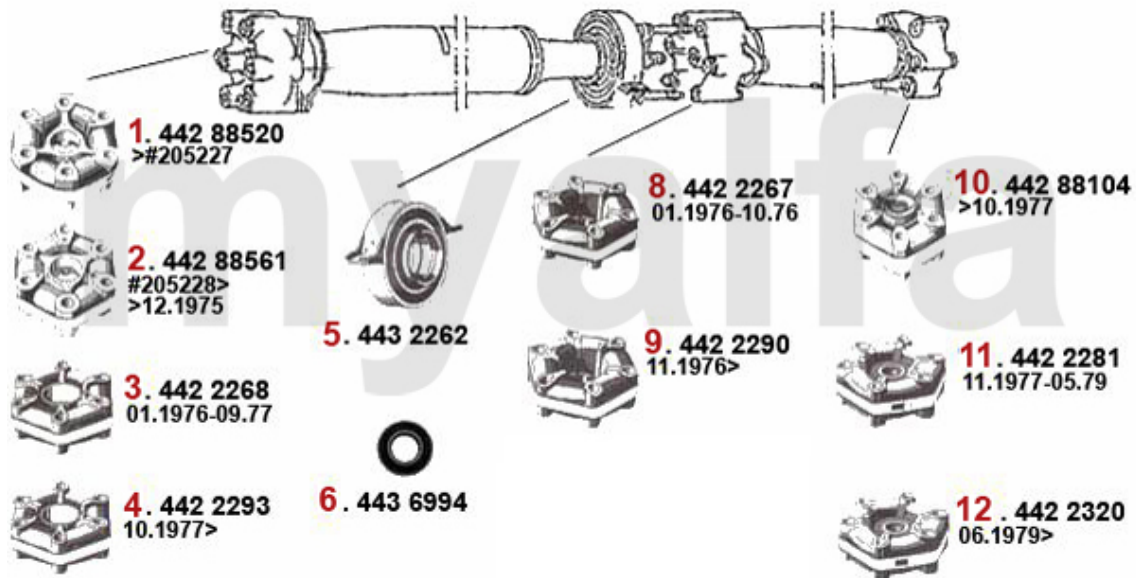

Antriebswelle/Driveshaft Alfetta

1	44288520	Drive Shaft Mounting Front Alfetta OE.	On request
2	44288561	HD-Scheibe vorne Alfetta # 205228> Bj. >12.75	On request
3	4422268	OE. 60725181 FLEX DISC	On request
4	4422293	FRONT FLEX DISC 116 4-CYLINDERS OE.60521648	DKK665.19
5	4432262	OE. 60505302 PROP SHAFT CENTER SUPPORT 116 4-CYL.	DKK380.32
6	4436994	OE. 60505303 CENTER SHAFT BEARING ALFETTA, GTV (116), GIULIETTA,75 4 CYLINDER	DKK194.82
8	4422267	OE.116001530202/60521647 FLEX DISK	On request
9	4422290	MIDDLE FLEX DISC ALFETTA, GIULIETTA 11.1976 > , 75,90	DKK923.43
10	44288104	Drive Shaft Mounting middle Alfetta OE.	On request
11	4422281	REAR FLEX DISC Alfetta 77>5/7960725177/116081504402	On request
12	4422320	OE.60521631 REAR FLEX DISC 116 4-CYLINDER	DKK680.84