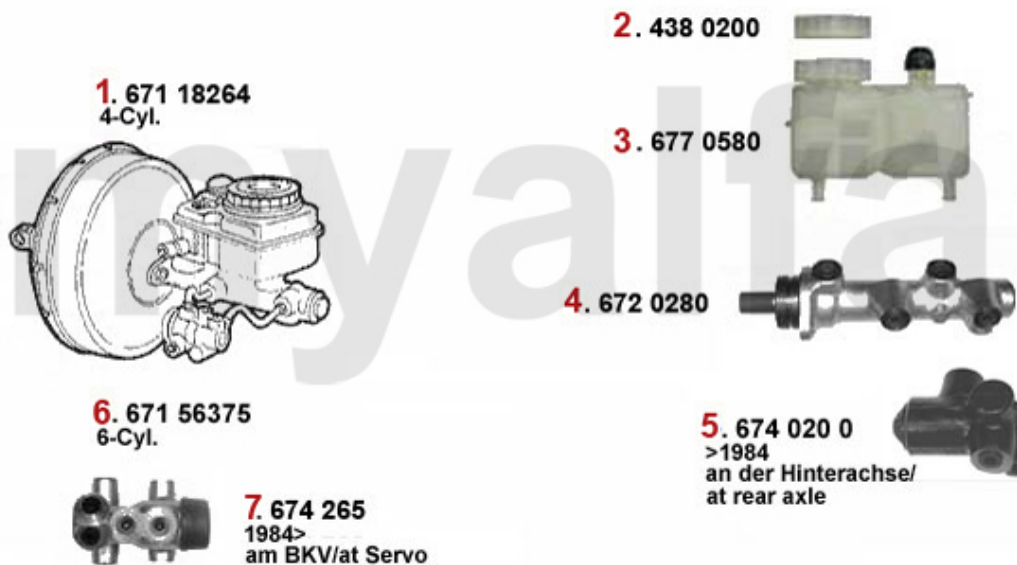

BKV/Hauptbremszylinder/Brakeservo/Brake master cylinder GT/V/6 (116)

1	67118264	OE: 60518264 BRAKE BOOSTER BENDIX	DKK2,186.11
2	4380200	CAP BRAKE / CLUTCH RESERVIOR HANGING PEDALS	DKK93.13
3	6770580	BRAKE FLUID RESERVOIR HANGING PEDALS	On request
4	6720280	BRAKE MASTER CYLINDER HANGING PEDALS 20,6MM	DKK985.26
4	67245043	BRAKE MASTER CYLINDER ATE ORIG. HANGING PEDALS 20,6MM	DKK1,917.26
5	6740200	BRAKE PRESSURE REG. SYSTEM ATE	DKK1,839.03
6	67156375	OE. 60777081 BRAKESERVO V6 75/GTV6/90/RZ/SZ ZAGATO	DKK3,748.47
7	674265	BRAKE VALVE 75,90,Giulietta,GT /V 2.0 (116)	DKK1,713.78