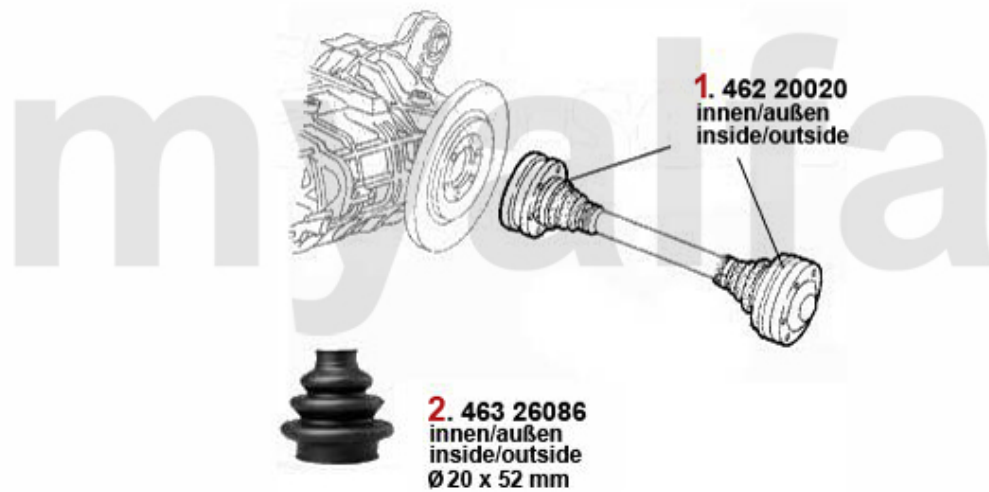

Seitenwelle/Side Shaft Giulietta 1.3/1.6/1.8/2.0

1 46220020 INNER/OUTER DRIVESHAFT JOINT 116 4-CYLINDER

DKK1,087.70

2 46326086 OE. 60729242 SIDE SHAFT BOOT SET inside/outside 116-4Cyl.

DKK232.81

1	51921363	REAR SPRING UPPER RUBBER OE. 60521363	DKK119.76
2	51821362	METAL SEAT REAR SPRING LOWER / UPPER Alfetta / GT/V 4/6 / 75	DKK69.66
3	5164120	REAR SPORT SPRINGS 30 MM LOWER 75, GTV (116)	DKK1,642.63
4	51921364	REAR SPRING LOWER RUBBER OE. 60701036	DKK148.72