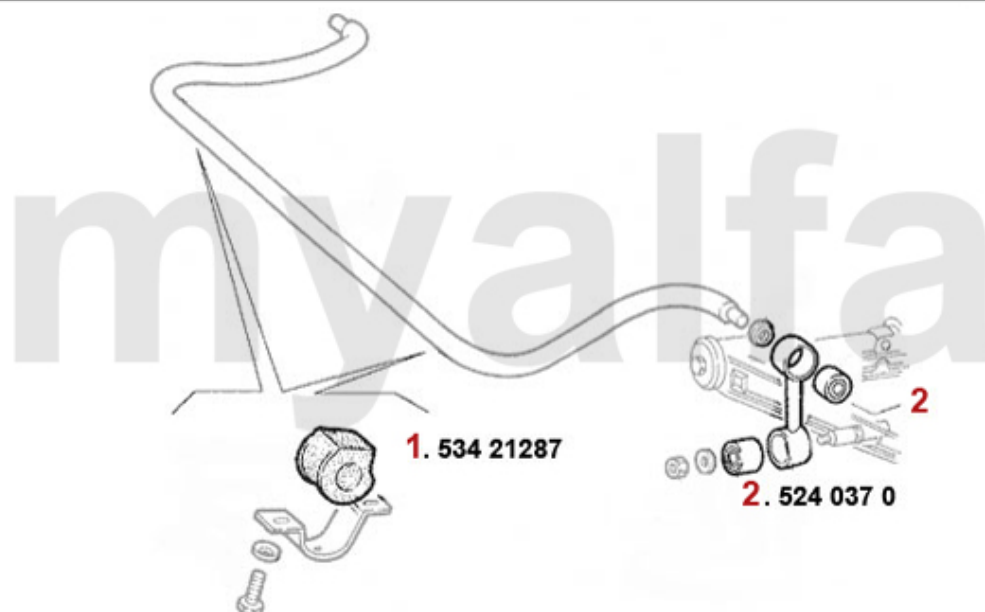

1	5341970	SET SUPERFLEX BUSHES 116 REAR AXLE TORSION BAR	DKK931.25
1	53487492	OE. 60521328 REAR AXLE MOUNT 75, Alfetta, Giulietta, GTV6, RZ/SZ	DKK75.15
2	53421327	OE. 60521327 BUSH	DKK136.99
3	53488248	OE. 60700773 FRONT BUSHING DEDION TRANSAXLE, 4-CYLINDER (NOT TWIN SPARK)	On request
3	5340100	FRONT DEDION BUSH 45mm, 4-CYLINDER (NOT TWIN SPARK), STRENGTHENED, SUPERFLEX	DKK449.98
4	53433966	OE. 60533966 RING f. PANHARD/GEAR 116	On request
5	54122226	OE. 60522226 MOUNT FOR REAR AXLE FRAME RIGHT SIDE, GTV6, 75	DKK688.66
6	54122225	OE. 60522225 MOUNT FOR REAR AXLE FRAME LEFT SIDE, GTV6, 75	DKK688.66
7	51421323	OE.60521323 TORSION BAR 116	On request

Stabilisator vorne/Stabilizer front Giulietta (116)

1 53421287 ANTI ROLL BAR RUBBER FRONT SET (2) 22MM ALFETTA, GIULIETTA, GTV6, 75

DKK124.42

2 5240370 FRONT UPPER ANTI ROLL BAR DROP LINK BUSH 30 mm

DKK77.48