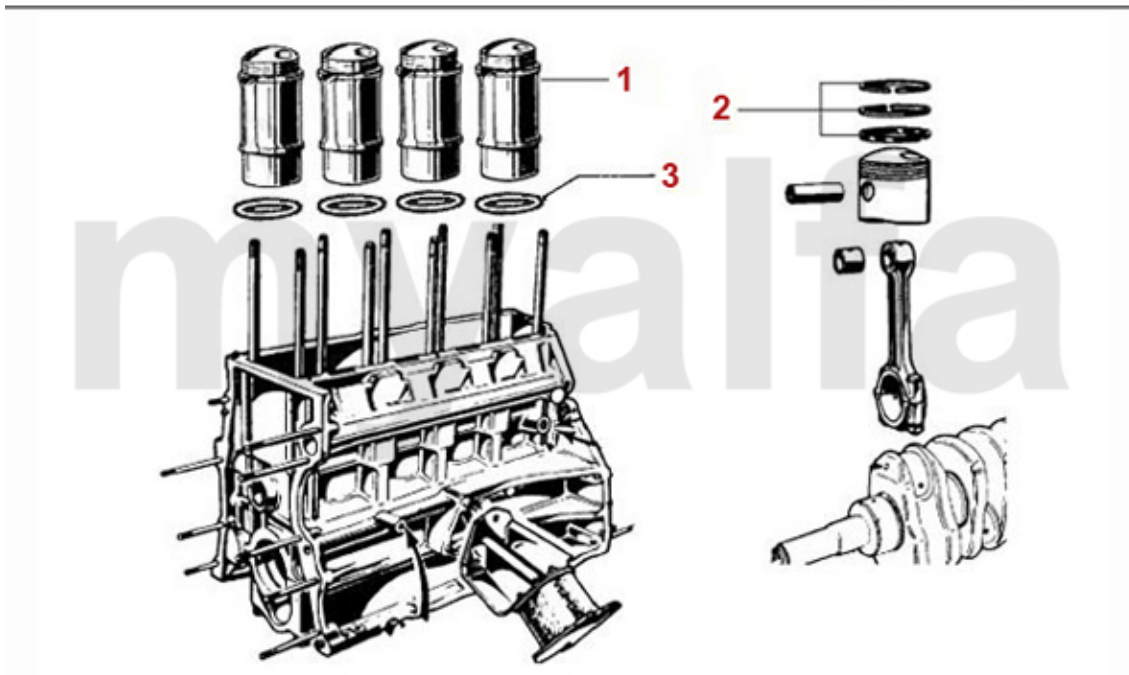

Kolben/Pistons Giulietta (116)

1	2212215	PISTON / LINER 2000 CARBURETTOR	DKK1,134.73
1	2212235	PISTON / LINER 2000 HIGH COMPRESSION 10,4 : 1	DKK1,244.24
1	2212195	PISTON / LINER 1600	DKK1,087.79
1	2212205	PISTON / LINER 1750	DKK1,087.79
1	2212245	PISTON / LINER 2000 MOTRONIC	DKK1,322.56
1	2212464	OE. 60778505 ASSEMBLY	On request
2	2282715	SET PISTON RINGS 1600 1.5/1.75/3.5mm (FOR 1 PISTON)	On request
2	2280915	SET PISTON RINGS 1600 1.5/1.75/4.0mm (FOR 1 PISTON)	DKK277.05
2	2282235	SET PISTON RINGS 1750 1.5/1.75/3.5mm (FOR 1 PISTON)	DKK304.43
2	2282245	SET PISTON RINGS 1750 1.5/1.75/4.0mm (FOR 1 PISTON)	DKK305.17
2	2282935	SET PISTON RINGS 2000 1.5/1.75/4.0mm (FOR 1 PISTON)	DKK305.17
2	2280925	SET PISTON RINGS 2000 1.5/1.75/4.5mm (FOR 1 PISTON)	DKK286.45
2	22847840	OE. 60721009 PISTON RINGS SET V6, 156, 164, 166, gtv/spider (916), 75 1.8 Turbo (FOR 1 PIS	DKK539.94
3	2330880	O-RING LINER 1600/1750	DKK27.38
3	2330900	O-RING LINER 2000	DKK19.18