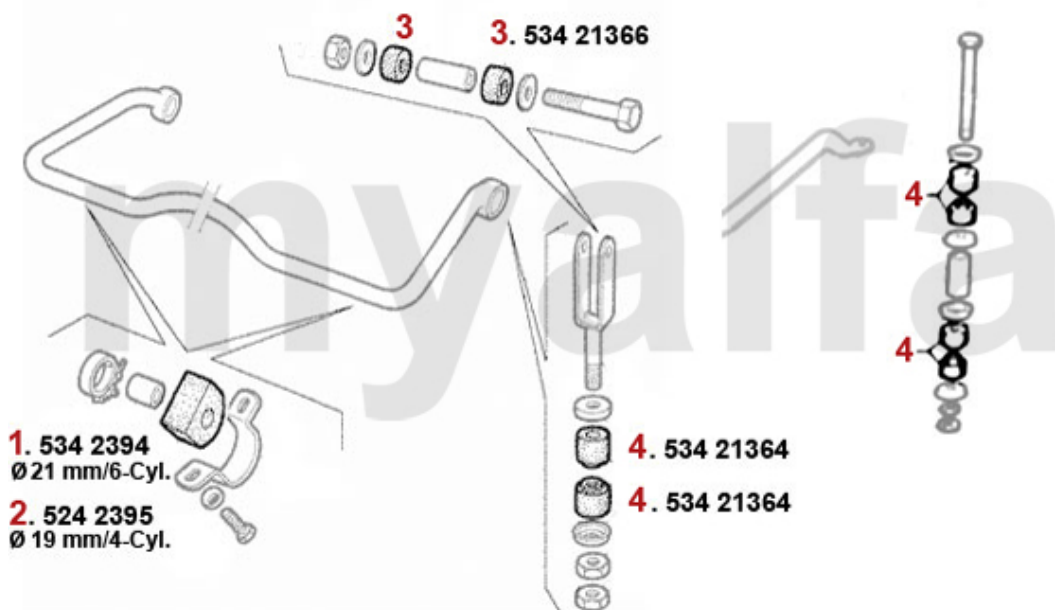

Stabilisator hinten/Stabilizer rear Giulietta (116)

1	5342394	SET ANTI-ROLL BAR RUBBER REAR ALFETTA,GIULIETTA, 75 (21mm)	DKK230.86
2	5242395	SET ANTI-ROLL BAR RUBBER REAR 75 1.6-1.8 ie (19mm) SUPERFLEX	DKK207.39
3	53421366	OE. 60521366 STABILIZER BUSH 75 ,90, ALFETTA, GTV6 (116), GIULIETTA	DKK47.77
4	53421364	OE. 60521364 TIE ROD BUSH ALFETTA, GIULIETTA, GTV6 (116), 75	DKK30.55