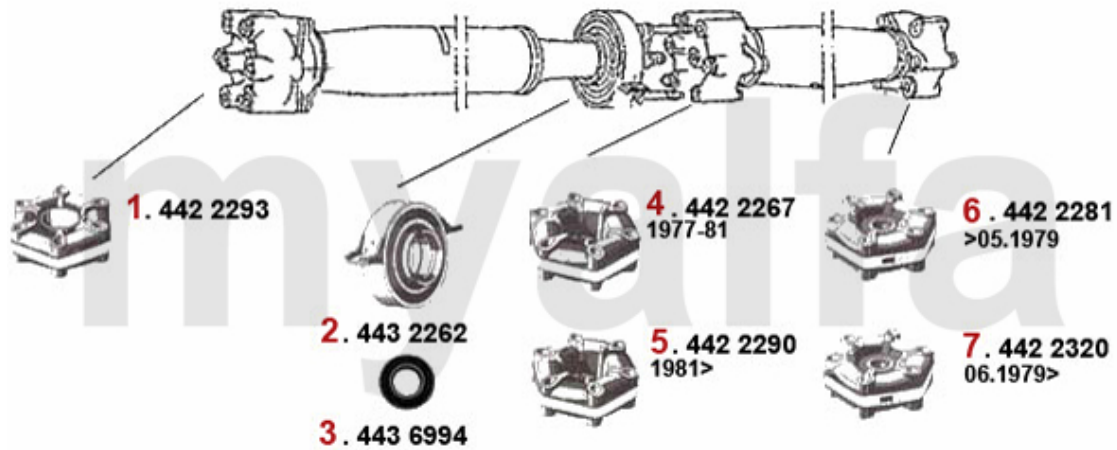

Antriebswelle/Driveshaft Giulietta (116)

1	4422293	FRONT FLEX DISC 116 4-CYLINDERS OE.60521648	DKK665.19
2	4432262	OE. 60505302 PROP SHAFT CENTER SUPPORT 116 4-CYL.	DKK380.32
3	4436994	OE. 60505303 CENTER SHAFT BEARING ALFETTA, GTV (116), GIULIETTA,75 4 CYLINDER	DKK194.82
4	4422267	OE.116001530202/60521647 FLEX DISK	On request
5	4422290	MIDDLE FLEX DISC ALFETTA, GIULIETTA 11.1976 > , 75,90	DKK923.43
6	4422281	REAR FLEX DISC Alfetta 77>5/7960725177/116081504402	On request
7	4422320	OE.60521631 REAR FLEX DISC 116 4-CYLINDER	DKK680.84