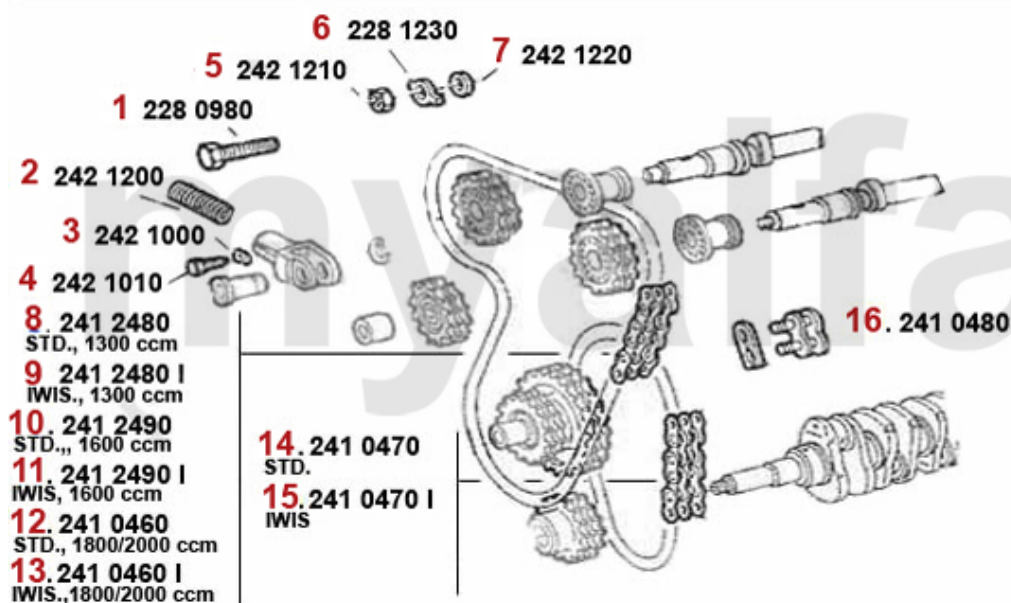

Steuerkette/Timing Chain Giulietta

1	2280980	SAFETY SCREW CAMSHAFT	DKK27.38
2	2421200	CHAIN TENSIONER SPRING	DKK57.92
3	2421000	CHAIN TENSIONER LOCKING BLOCK	DKK43.02
4	2421010	CHAIN TENSIONER SCREW	DKK54.01
5	2421210	NUT TIMING CHAIN SPROCKET	DKK17.23
6	2281230	TAB WASHER CAMSHAFT	DKK19.56
7	2421220	WASHER TIMING CHAIN SPROCKET	On request
8	2412480	TOP TIMING CHAIN 1300 WITH LINK	DKK333.39
9	2412480I	TIMING CHAIN IWIS 1300 LONG WITH LINK - 101, 105, 115, 116	DKK586.13
10	2412490	TOP TIMING CHAIN 1600 WITH LINK	DKK333.39
11	2412490I	TIMING CHAIN IWIS 1600 LONG WITH LINK	DKK625.24
12	2410460	TOP TIMING CHAIN 1750-2000 WITH LINK	DKK333.39
13	2410460I	TIMING CHAIN IWIS 1750-2000 WITH LINK	DKK696.48
14	2410470	BOTTOM TIMING CHAIN 1300-2000 WITHOUT LINK	DKK215.21
15	2410470I	TIMING CHAIN IWIS 1300-2000 SHORT ENDLESS	DKK371.76
16	2410480	TIMING CHAIN LINK	DKK58.67