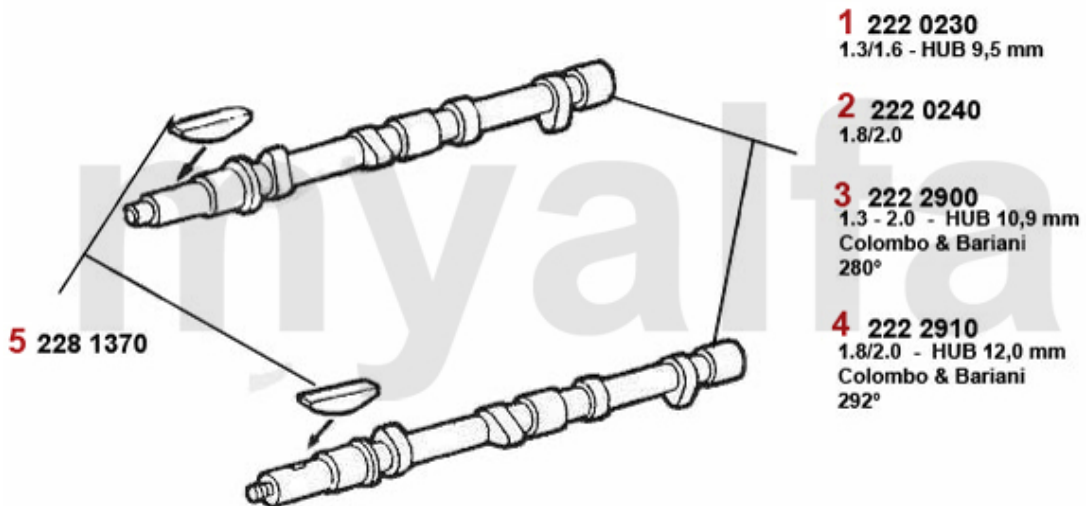

Nockenwelle/Camshaft Giulietta

1 222 0230
1.3/1.6 - HUB 9,5 mm

2 222 0240
1.8/2.0

3 222 2900
1.3 - 2.0 - HUB 10,9 mm
Colombo & Bariani
280°

4 222 2910
1.8/2.0 - HUB 12,0 mm
Colombo & Bariani
292°

5 228 1370

5 2281370	WEDGE CAMSHAFT	DKK54.01
3 2222900	CAMSHAFT 1300-2000 SPORT COLOMBO&BARIANI LIFT 10.9 mm 280°	DKK2,152.03
4 2222910	CAMSHAFT 1750/2000 SPORT COLOMBO&BARIANI LIFT 12.0 mm 292°	DKK2,152.03