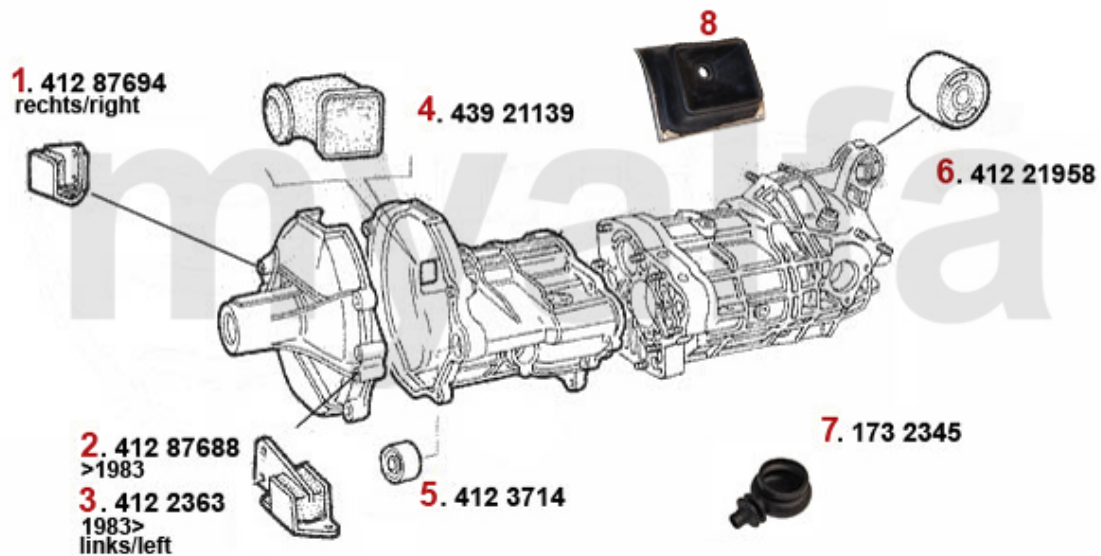

Getriebeaufhängung/Gear Mount Giulietta (116)

1	41287694	OE. 60521143 GEAR MOUNT 116 4-CYLINDER RIGHT	DKK273.14
2	41287688	OE. 60723913 GEAR MOUNT 116, 4-CYL LEFT SIDE, >1983	DKK273.14
3	4122363	OE. 60701586 GEAR MOUNT 116 4-CYLINDER LEFT	DKK273.14
4	43921139	OE. 60521139 GROMMET FOR RELEASE LEVER	DKK108.77
5	4123714	OE. 60523039 GEAR SHIFT BUSH AT TRANSMISSION	DKK215.21
6	41221958	OE. 60521958 TRANSMISSION MOUNT 75, 90, RZ SZ, ALFETTA, GIULIETTA, GTV (116)	DKK234.02
7	1732345	OE. 60724284 LOWER COWLING GEAR LEVER ALFETTA, GIULIETTA,	DKK140.06
8	1732346	OE. 60701783 COVER f. GEARSTICK 116	DKK892.14