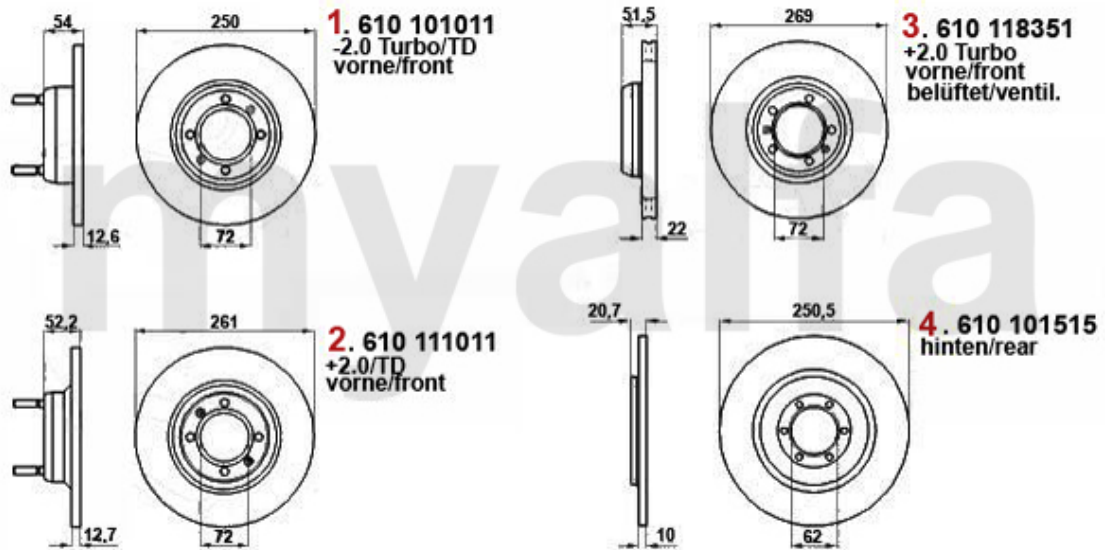

Bremsscheiben/Brakedisks Giulietta (116)

1	61001011	OE.60526087 FRONT BRAKE DISC GIULIETTA 1.3/ 1.6/ 1.8/TURBO,75	DKK618.26
		1.6/1.8/2.0/TD	
3	61018351	OE. 60522092 FRONT BRAKE DISC 75 VENTIL.	DKK698.44
4	61001515	OE. 60701786 REAR BRAKE DISK 116	DKK547.02
2	61011011	OE. 60533706 FRONT BRAKE DISK	DKK743.42