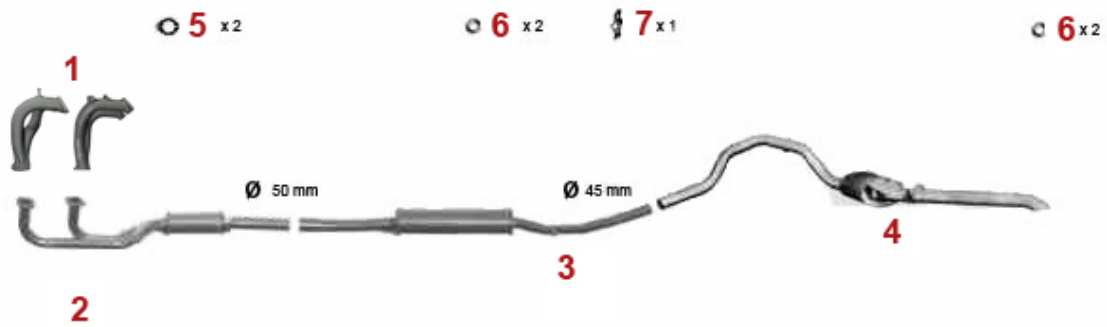

Abgasanlage/Exhaustsystem Giulietta 1.8

Giulietta (116) 1.8

1979 - 85

1	31121084	OE. 60521084 EXHAUST MANIFOLD 116 4-CYLINDER 2+3	On request
1	31121536	OE. 60521536 EXHAUST MANIFOLD 116 4-CYLINDER 1+4	On request
2	33201803	OE. 60730546 FRONT MUFFLER	DKK1,272.46
3	34101476	OE. 60730551 MIDDLE SILENCER	DKK892.14
4	35101407	OE. 60729292 REAR SILENCER	DKK1,400.79
5	38094413	OE. 60777697 GASKET	DKK54.01
6	38091011	OE. 60521386 RUBBER RING	DKK17.97
7	38091024	OE. 60521407 EXHAUST RUBBER MOUNT	DKK36.78