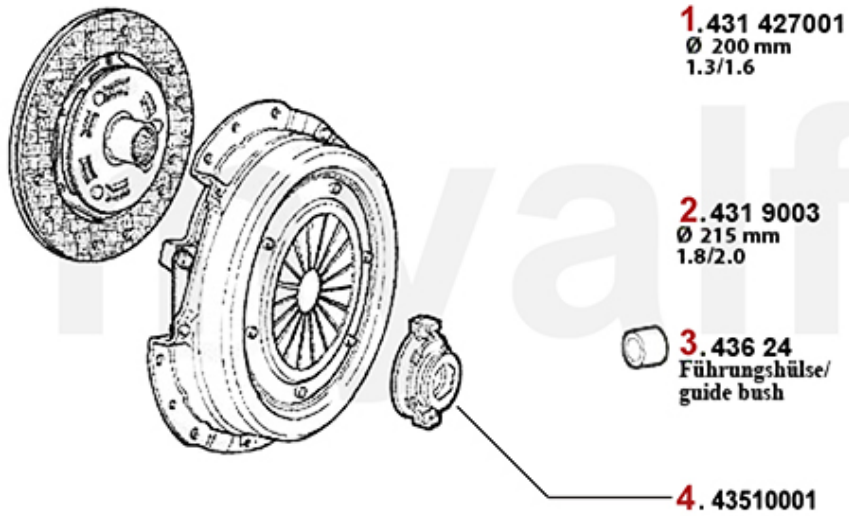

Kupplungs-Kit/Clutch Set Giulietta (116)

1	43142701	CLUTCH KIT 116 1.3 - 1.6	DKK2,965.94
3	43624	OE. 60522024 NEEDLE BEARING	DKK351.36
2	4319003	CLUTCH KIT, ALFETTA, GIULIETTA, 75, GTV (116), 1.6/1.8/2.0/IE/TS/TD 1974-1992	DKK2,731.17
4	43510001	RELEASE BEARING ALFETTA/ GIULIETTA, 75, 90, GTV 2.0 116	DKK539.94