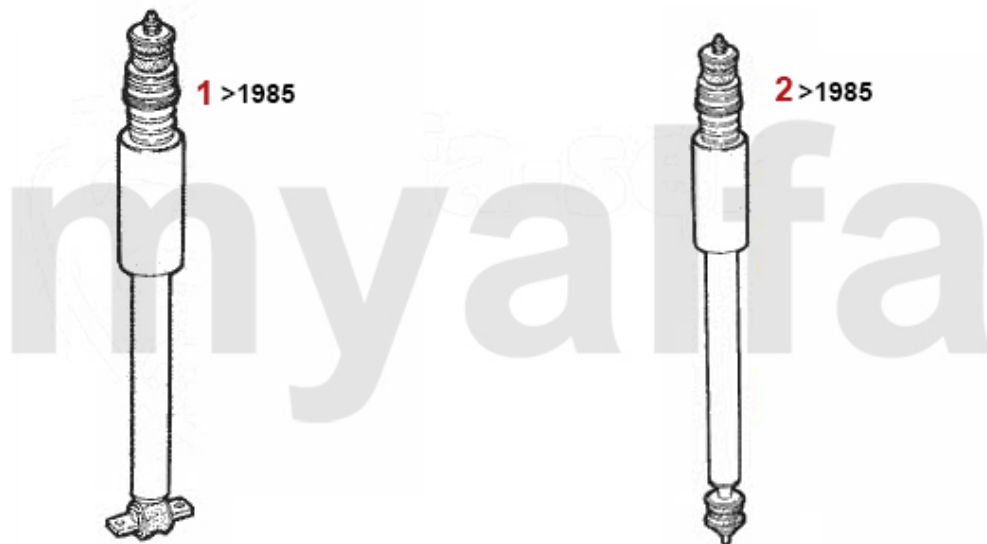

1	51112189	OE. 60730502 FRONT SHOCK ABSORBER	DKK853.03
1	5122241	FRONT KONI YELLOW 116 UNTIL 1985	DKK1,009.48
1	51260465	SHOCK ABSORBER BILSTEIN B6 FRONT ALFETTA,GTV6 (116)	DKK1,549.51
2	51112191	OE. 60730537 REAR SHOCK ABSORBER	DKK853.03
2	5122242	REAR KONI YELLOW 116 UNTIL 1985	DKK1,001.65
2	51260475	SHOCK ABSORBER BILSTEIN B6 REAR TILL 1985	DKK1,549.51