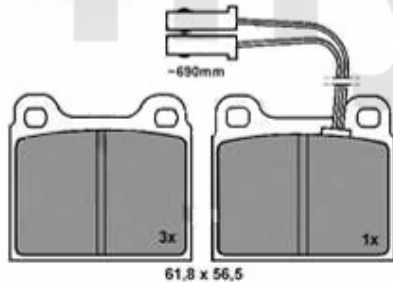

Bremsbeläge/Brakepads Giulietta (116)

1. 630 0040
vorne/front
> 08.1982

61,8 x 56,6

2. 20911
vorne/front
09.1982 >

61,8 x 56,5

3. 20641
hinten/rear
> 08.1982