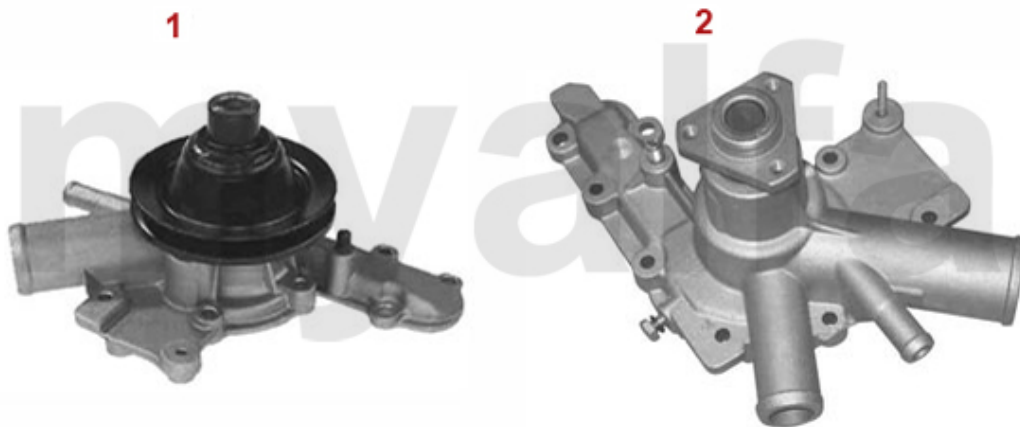

Wasserpumpe/Waterpump Giulietta (116) 1.8 Turbo

1	262510	OE. 60730469/60523035 WATERPUMP 75, ALFETTA, GIULIETTA, GTV (116), WITH PULLEY, WITHOUT REV METER CONNECTION	DKK618.26
2	2620430	WATER PUMP 2000 IE ELECTRIC FAN	DKK899.96