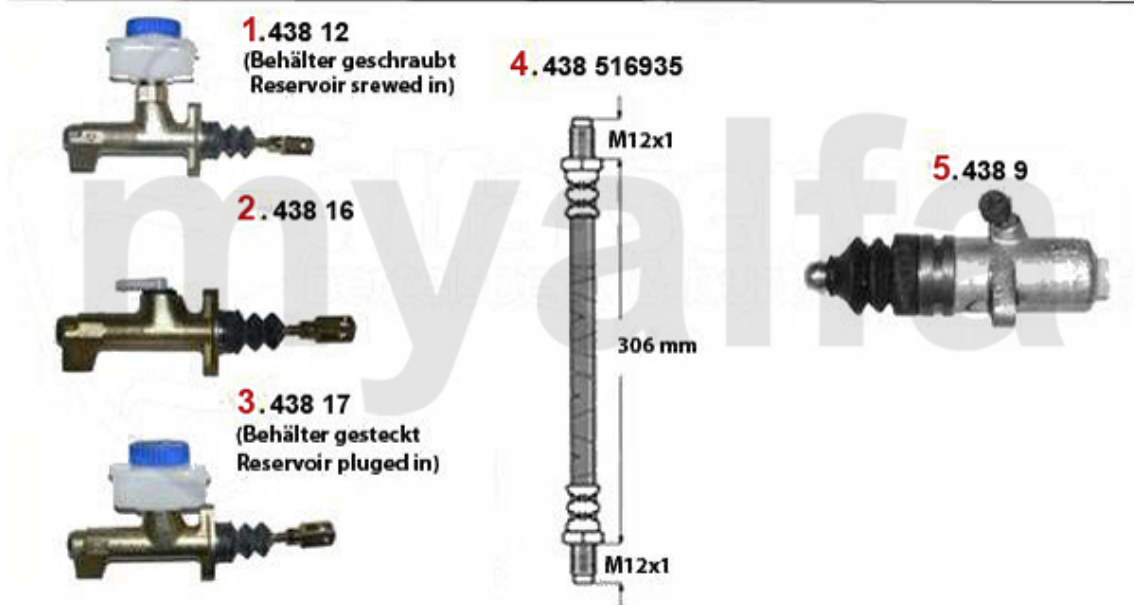

Kupplungsbetätigung/Clutch Actuation Giulietta (116)

1	43812	OE. 60730497 CLUTCH CYLINDER WITH SCREWED RESERVOIR (116)	DKK781.04
2	43816	OE. 60518194 CLUTCH MASTER CYLINDER 116 1983>	DKK665.19
3	43817	OE. 60723874 CLUTCH CYLINDER WITH PLUG IN RESERVOIR (116)	DKK762.97
4	43816935	CLUTCH HOSE 116	DKK154.96
4	4380090	STEEL FLEX CLUTCH HOSE	DKK359.18
5	4389	OE. 60547341 CLUTCH SLEEVE CYLINDER	DKK508.65