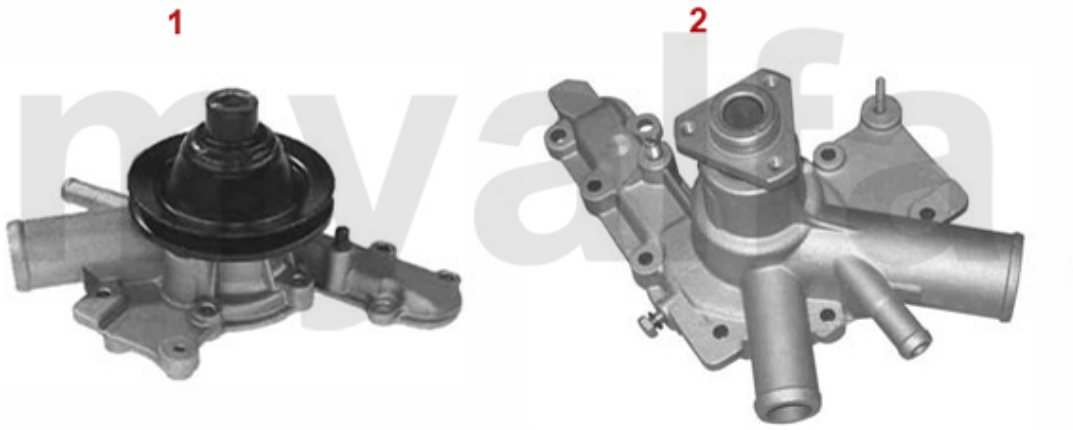

Wasserpumpe/Waterpump Giulietta (116) 1.6

1	262510	OE. 60730469/60523035 WATERPUMP 75, ALFETTA, GIULIETTA, GTV (116), WITH PULLEY, WITHOUT REV METER CONNECTION	DKK618.26
2	2620430	WATER PUMP 2000 IE ELECTRIC FAN	DKK899.96