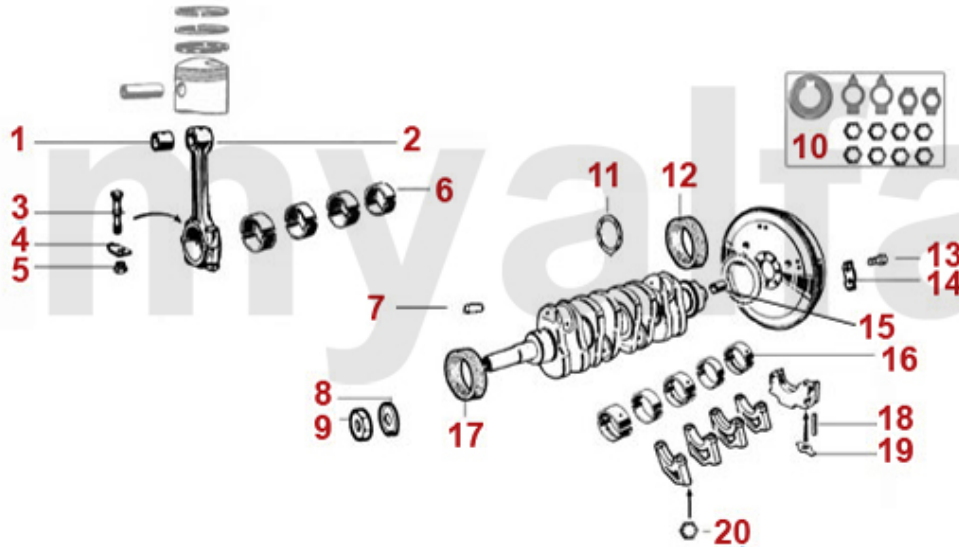

Lager/Bearings Giulietta (116)

1	2260160	SMALL END BEARING 1300	DKK176.10
1	2261120	SMALL END BEARING 1600 - 2000	DKK160.45
2	2130120	CON ROD 1300 USED (PLEASE SUBMIT THE WEIGHT YOU NEED)	On request
2	2130130	CON ROD 1600 USED (PLEASE SUBMIT THE WEIGHT YOU NEED)	On request
2	2130140	CON ROD 1750 USED (PLEASE SUBMIT THE WEIGHT YOU NEED)	On request
2	2130150	CON ROD 2000 NEW	DKK1,009.48
3	2261050	CON ROD BOLT SET (2PC) 1750-2000 ALSO POSSIBLE FOR 1600	DKK155.71
4	2261380	TAB WASHER CON ROD NUT 1300	DKK9.41
4	2261390	TAB WASHER CON ROD NUT (SET 2 PCS) 1600-1750	DKK20.30
5	2261080	CON ROD NUT 1600-2000	DKK38.37
6	2260200	BIG END BEARINGS (Set) 1600-2000 1. OVERSIZE 0,10	DKK485.18
6	2260220	BIG END BEARINGS (Set) 1600-2000 2. OVERSIZE 0,20	DKK485.18
6	2260780	BIG END BEARINGS (Set) 1600-2000 3. OVERSIZE 0.30	DKK485.18
6	2260180	BIG END BEARINGS (Set) 1600-2000 STANDARD	DKK485.18
6	2260190	BIG END BEARINGS (Set) 1300 1. OVERSIZE 0,10	DKK676.93
6	2260210	BIG END BEARINGS (Set) 1300 2. OVERSIZE 0,20	DKK676.93
6	2260770	BIG END BEARINGS (Set) 1300 3. OVERSIZE 0.30	DKK676.93
6	2260170	BIG END BEARINGS (Set) 1300 STANDARD	DKK676.93
6	2260150	CON ROD BEARINGS SET KING XP RACING 1600-2000, STD	DKK915.61
7	2280950	ALUMINIUM PLUG CRANKSHAFT (SET 6 PCS) 6 mm DIAMETER	DKK93.87
7	2280960	ALUMINIUM PLUG CRANKSHAFT (SET 6 PCS) 6,25 mm	DKK93.87
8	2280970	TAB WASHER CRANK PULLEY NUT	DKK40.70
9	2280940	CRANK PULLEY NUT 1963-89	DKK152.63
10	2282730	TAB WASHER SET 13 PIECES MAIN BEARING / CAMSHAFT / PULLEY	DKK168.28
11	2240810	SET THRUST WASHERS - 101/105/115/116/75/155/164 - STANDARD	DKK168.28
11	2240820	THRUST WASHER SET - 101/105/115/116/75/155/164 - 0.005	DKK223.03
11	2240830	THRUST WASHER SET - 101/105/115/116/75/155/164 - 0.010	DKK215.21
12	2330230	OIL SEAL CRANK SHAFT REAR 82/105/12 750/101/105/115/116 UP TO 1989, OEM QUALITY	DKK257.49