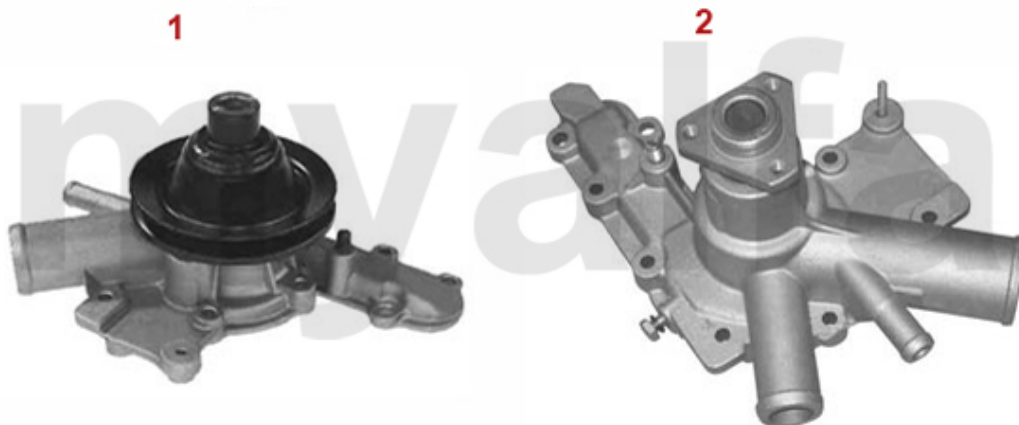

Wasserpumpe/Waterpump Giulietta (116) 1.8

1	262510	OE. 60730469/60523035 WATERPUMP 75, ALFETTA, GIULIETTA, GTV (116), WITH PULLEY, WITHOUT REV METER CONNECTION	DKK618.26
2	2620430	WATER PUMP 2000 IE ELECTRIC FAN	DKK899.96