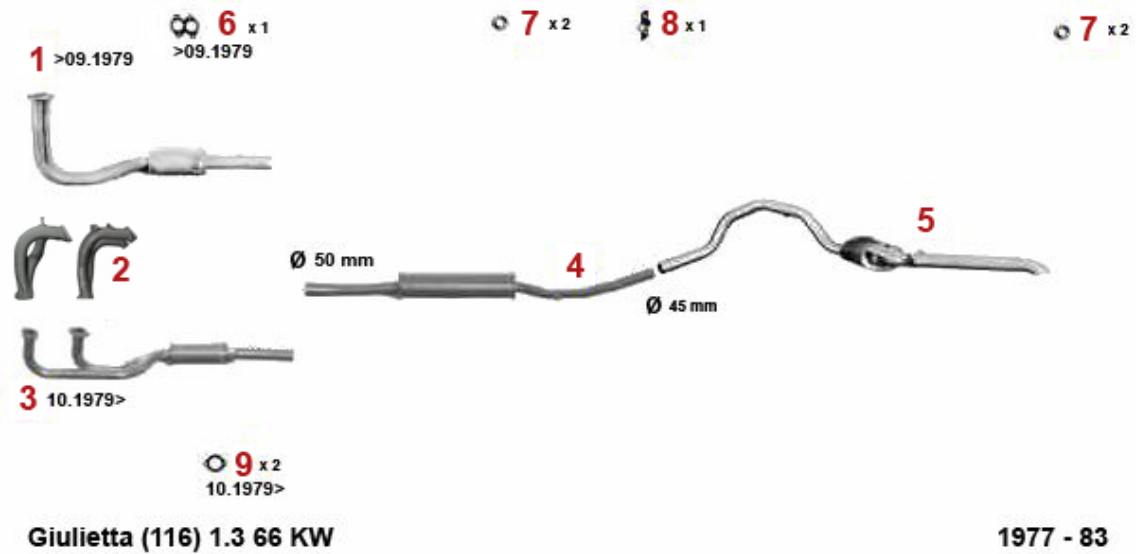

Abgasanlage/Exhaustsystem Giulietta 1.3

Giulietta (116) 1.3 66 KW

1977 - 83

1	33201403	PRESILENCER GIULIETTA 1.3 1977-79 (ORIGINAL ONE PIECE WITH MIDDLESILENCER)	DKK829.56
1	31121536	OE. 60521536 EXHAUST MANIFOLD 116 4-CYLINDER 1+4	On request
2	31121084	OE. 60521084 EXHAUST MANIFOLD 116 4-CYLINDER 2+3	On request
3	33201703	OE. 60526049 FRONT MUFFLER	DKK1,197.31
4	34101476	OE. 60730551 MIDDLE SILENCER	DKK892.14
5	35101407	OE. 60729292 REAR SILENCER	DKK1,400.79
6	3800470	GASKET ONE PIECE EXHAUST / FRONT EXHAUST SECTION	DKK78.23
7	38091011	OE. 60521386 RUBBER RING	DKK17.97
8	38091024	OE. 60521407 EXHAUST RUBBER MOUNT	DKK36.78
9	38094413	OE. 60777697 GASKET	DKK54.01