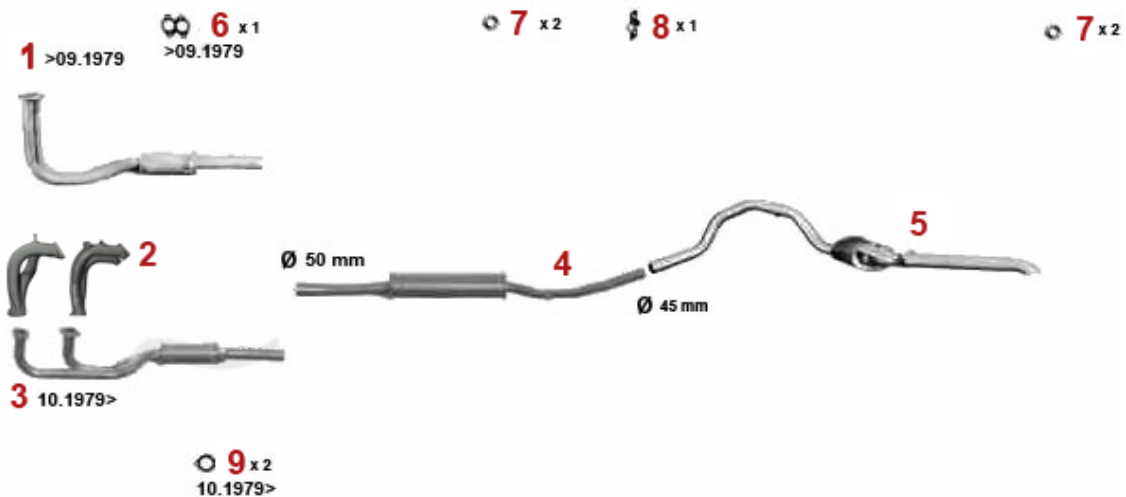

Abgasanlage/Exhaustsystem Giulietta 1.6

Giulietta (116) 1.6 79 KW

1977 - 83

1	33201403	PRESILENCER GIULIETTA 1.3 1977-79 (ORIGINAL ONE PIECE WITH MIDDLESILENCER)	DKK829.56
2	31121084	OE. 60521084 EXHAUST MANIFOLD 116 4-CYLINDER 2+3	On request
2	31121536	OE. 60521536 EXHAUST MANIFOLD 116 4-CYLINDER 1+4	On request
3	33201703	OE. 60526049 FRONT MUFFLER	DKK1,197.31
4	34101476	OE. 60730551 MIDDLE SILENCER	DKK892.14
5	35101407	OE. 60729292 REAR SILENCER	DKK1,400.79
6	3800470	GASKET ONE PIECE EXHAUST / FRONT EXHAUST SECTION	DKK78.23
7	38091011	OE. 60521386 RUBBER RING	DKK17.97
8	38091024	OE. 60521407 EXHAUST RUBBER MOUNT	DKK36.78
9	38094413	OE. 60777697 GASKET	DKK54.01