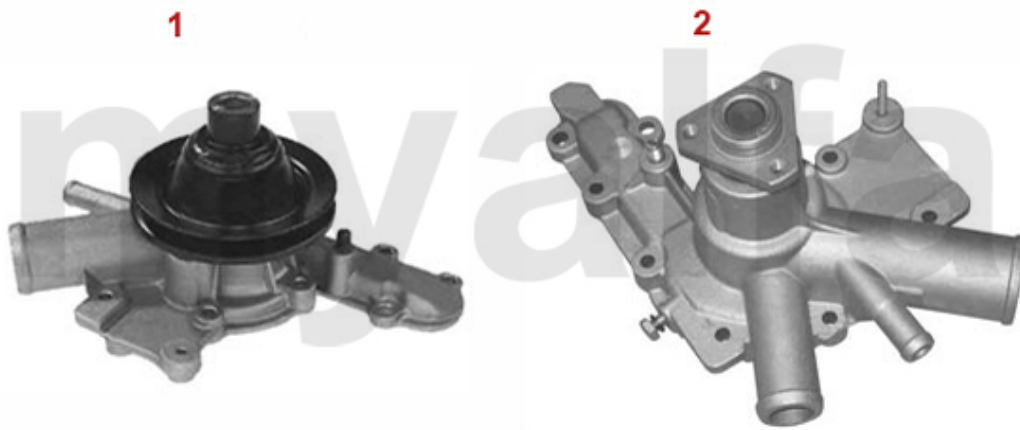

Wasserpumpe/Waterpump Giulietta (116) 2.0

1	262510	OE. 60730469/60523035 WATERPUMP 75, ALFETTA, GIULIETTA, GTV (116), WITH PULLEY, WITHOUT REV METER CONNECTION	DKK618.26
2	2620430	WATER PUMP 2000 IE ELECTRIC FAN	DKK899.96