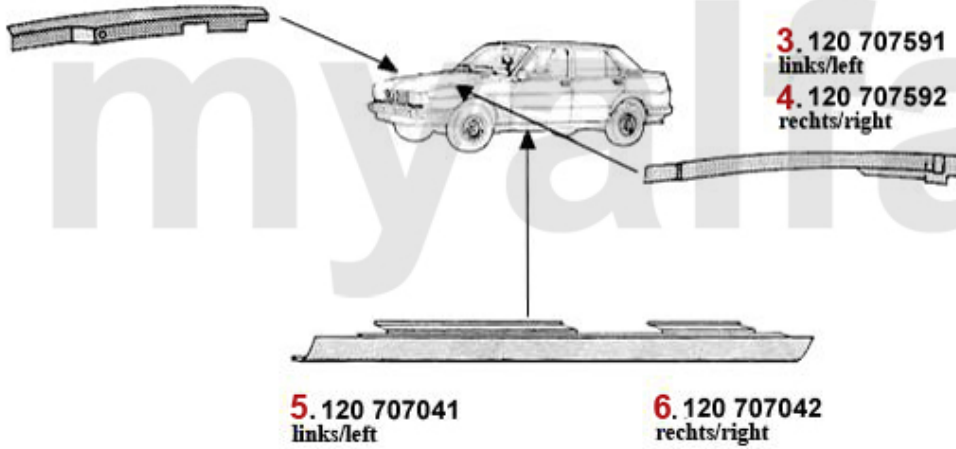

Reparaturbleche/Repairpanels Giulietta (116)

1. 120 707491

links/left

2. 120 707492

rechts/right

3. 120 707591

links/left

4. 120 707592

rechts/right

5. 120 707041

links/left

6. 120 707042

rechts/right

1	12007491	LEFT FENDER PANEL GIULIETTA (116)	On request
2	12007492	RIGHT FENDER PANEL GIULIETTA (116)	On request
3	12007591	Kotflügelansatz außen VL Giulietta	DKK232.81
4	12007592	Kotflügelansatz außen VR Giulietta	DKK232.81