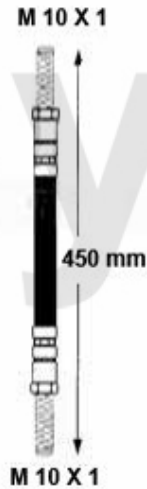

2. 676 510084
vorne/front
05.1983>