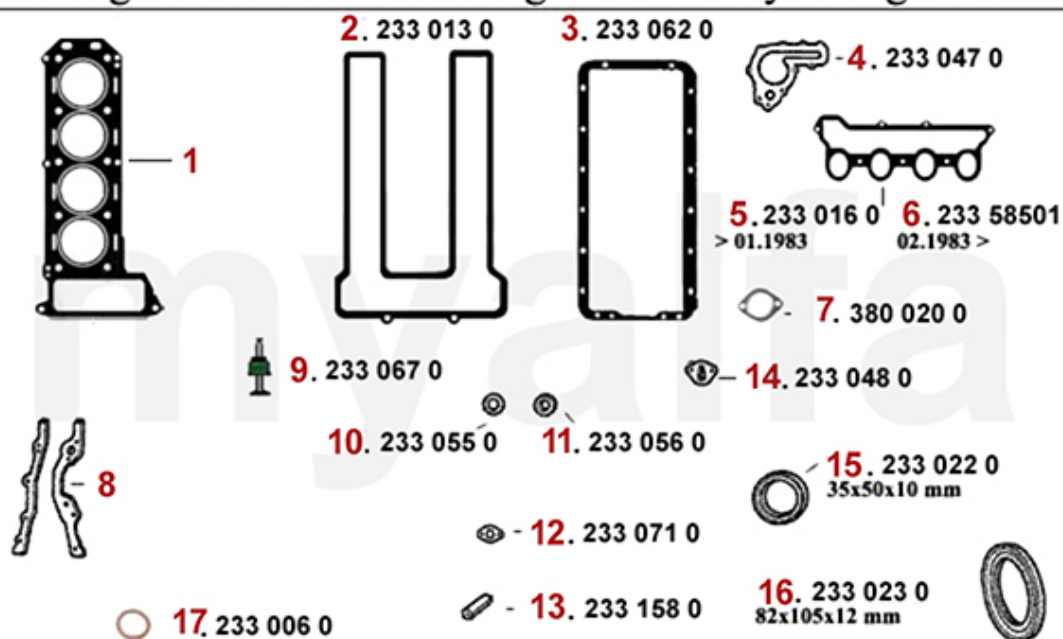

Dichtungen Motor/Gaskets Engine 116 4-Cyl. Vergaser/Carb.

1	2330440	HEAD GASKET 1600 REINZ BEST QUALITY	DKK390.47
1	2330450	HEAD GASKET 1750 REINZ BEST QUALITY	DKK371.76
1	2330460	HEAD GASKET 2000 REINZ BEST QUALITY	DKK434.34
1	2330690	HEAD GASKET 1600 COPPER - 1.85 MM	DKK558.75
1	2330680	HEAD GASKET 2000 COPPER - 1,85MM	DKK558.75
2	2330130	CAM COVER GASKET WITH SILICONE STRIP	DKK205.81
2	2330650	VALVE COVER GASKET REINZ (2mm)	DKK296.98
3	2330620	UPPER SUMP GASKET WITH SILICONE STRIP	DKK254.32
4	2330470	WATERPUMP GASKET - 105, 115, 101 1600 - FOR MECHNICAL REV-COUNTER	DKK44.61
5	2330160	INTAKE MANIFOLD GASKET 1600-2000 CARBURETTOR MODELS FROM 1968 ON	DKK106.44
6	23358501	INTAKE MANIFOLD GASKET SPIDER 1600 1990-93	DKK147.88
7	3800200	GASKET CYLINDER HEAD / EXHAUST MANIFOLD	DKK28.96
8	2331330	TIMING COVER GASKET SET (5pc)	DKK124.42
9	2330670	VALVE SEAL reinforced inlet/black	On request
10	2330550	CAM COVER SCREW GASKET ALUMINIUM (SET 2PC) 750/101/102/106/105/116	DKK25.05
11	2330560	CAM COVER SCREW GASKET FIBRE	DKK46.19
12	2330710	GASKET REV COUNTER ALIGNMENT	DKK22.72
13	2331550	MAIN BEARING 'CIGARETTE' OIL SEAL	DKK30.92
14	2330480	FUEL PUMP GASKET	DKK18.81
15	2330220	OIL SEAL CRANK SHAFT FRONT 35/50/10	DKK74.31
16	2330230	OIL SEAL CRANK SHAFT REAR 82/105/12 750/101/105/115/116 UP TO 1989, OEM QUALITY	DKK257.49
17	2330060	SUMP PLUG WASHER SUMP / TRANSMISSION / DIFFERENTIAL	DKK12.48