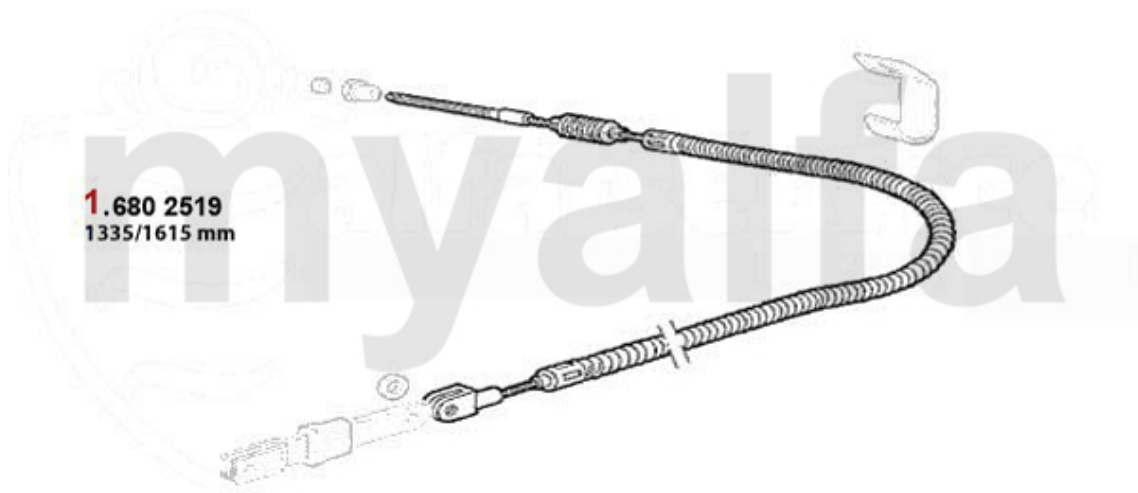

Handbremsseil/Brake Cable Giulietta (116)

---

1 6802519 OE. 60521838 BRAKE CABLE 116 1980>

DKK372.50

Zündverteiler/Distributor Giulietta

1. 815 0280
System: Bosch

2. 816 0360
System: Bosch

3. 817 0320
System: Bosch

4. 815 0730
System: Bosch

5. 815 0030
System: Marelli
>1982

6. 816 0070
System: Marelli
>1982

7. 816 0810
System: Marelli
1982>

8. 817 0050
System: Marelli
>1982

9. 817 0800
System: Marelli
1982>

1	8150280	POINTS 1968-89 BOSCH	DKK73.57
2	8160360	ROTOR ARM BOSCH, DISTRIBUTOR WITH POINTS, PLUGGED VERSION	DKK85.30
3	8170320	DISTRIBUTOR CAP 1974-93 BOSCH, NO CUT OUT	DKK93.13
4	8150730	CONDENSER 1974-93 BOSCH DISTRIBUTOR, SQUARE FITTING PLUG	DKK66.49
5	8150030	POINTS MARELLI	DKK73.57
6	8160070	ROTOR ARM MARELLI DISTRIBUTOR, WITH POINTS	DKK93.13
7	8160810	ROTOR ARM MARELLI DISTRIBUTOR, NO POINTS	DKK83.72
8	8170050	DISTRIBUTOR CAP MARELLI, FOR IGNITION WITH POINTS	DKK187.00
9	8170800	DISTRIBUTOR CAP MARELLI, NO POINTS	DKK156.08