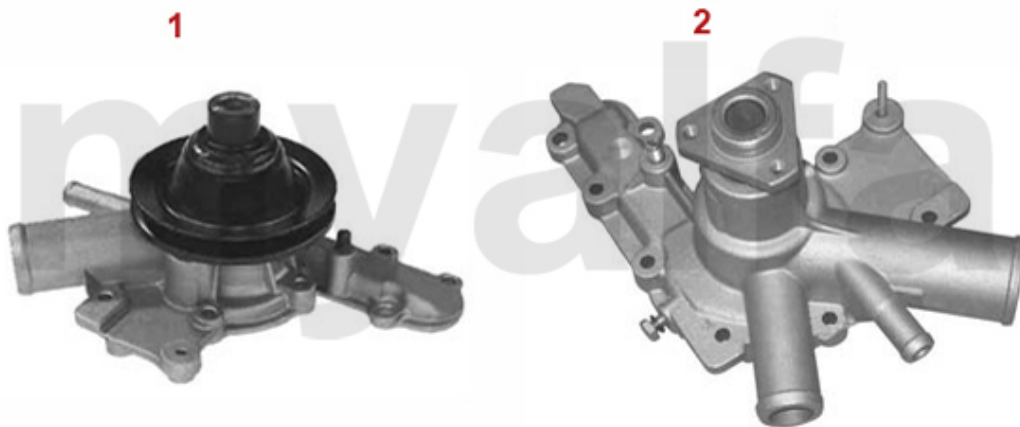

Wasserpumpe/Waterpump Giulietta (116) 1.3

1	262510	OE. 60730469/60523035 WATERPUMP 75, ALFETTA, GIULIETTA, GTV (116), WITH PULLEY, WITHOUT REV METER CONNECTION	DKK618.26
2	2620430	WATER PUMP 2000 IE ELECTRIC FAN	DKK899.96