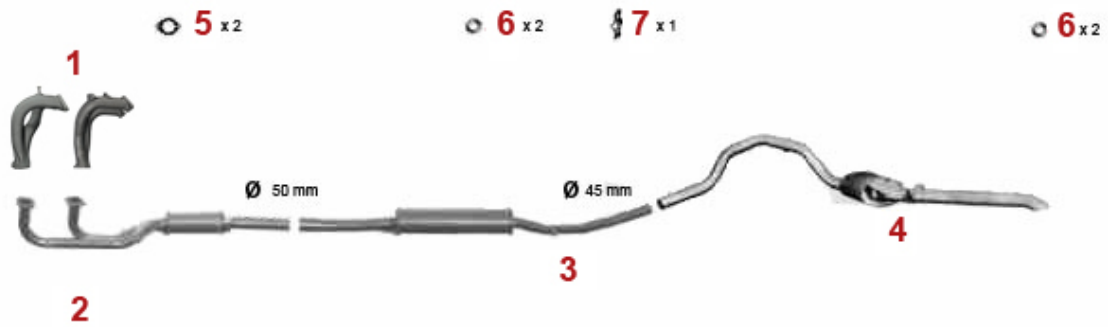

Abgasanlage/Exhaustsystem Giulietta 2.0

Giulietta (116) 2.0

1979 - 85

1	31121084	OE. 60521084 EXHAUST MANIFOLD 116 4-CYLINDER 2+3	On request
1	31121536	OE. 60521536 EXHAUST MANIFOLD 116 4-CYLINDER 1+4	On request
2	33201803	OE. 60730546 FRONT MUFFLER	DKK1,272.46
3	34101476	OE. 60730551 MIDDLE SILENCER	DKK892.14
4	35101407	OE. 60729292 REAR SILENCER	DKK1,400.79
5	38094413	OE. 60777697 GASKET	DKK54.01
6	38091011	OE. 60521386 RUBBER RING	DKK17.97
7	38091024	OE. 60521407 EXHAUST RUBBER MOUNT	DKK36.78