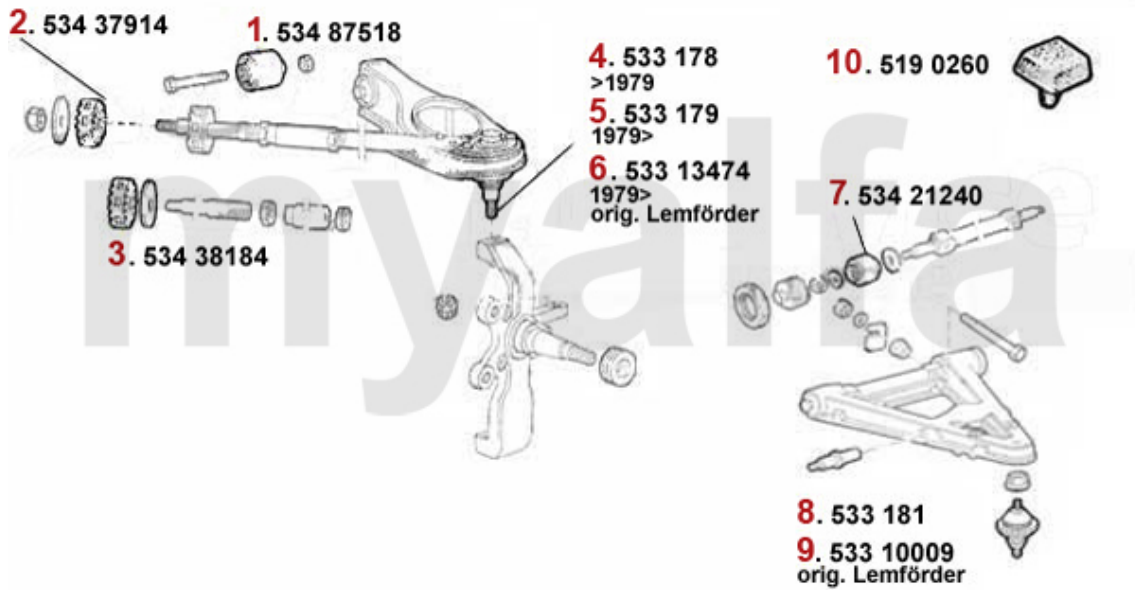

Aufhängung/Attachment Giulietta (116) vorne/front

1	53487518	OE. 60521269 FRONT WISHBONE BUSH 75,GTV6 (116) RZ/SZ	DKK93.13
2	53437914	OE. 60521263 RUBBER 75, GTV6 (116)	DKK35.20
3	53438184	OE. 60521264 RUBBER 75, GTV6	DKK35.20
4	533178	OE.60521243 UPPER BALL JOINT 116	DKK305.17
5	533179	OE. 60728728 UPPER BALL JOINT 116	DKK305.17
6	53313474	OE. 60728429 Front upper ball joint LMI	On request
7	53421240	OE. 60521240 LOWER ARM BUSH 116 FA	DKK325.94
8	533181	OE. 60521236 LOWER BALL JOINT 116	DKK335.72
9	53310009	OE. 60521236/7 LOWER BALL JOINT LEMFÖRDER	On request
10	5190260	UPPER BUMP STOP 1969-93	DKK69.66