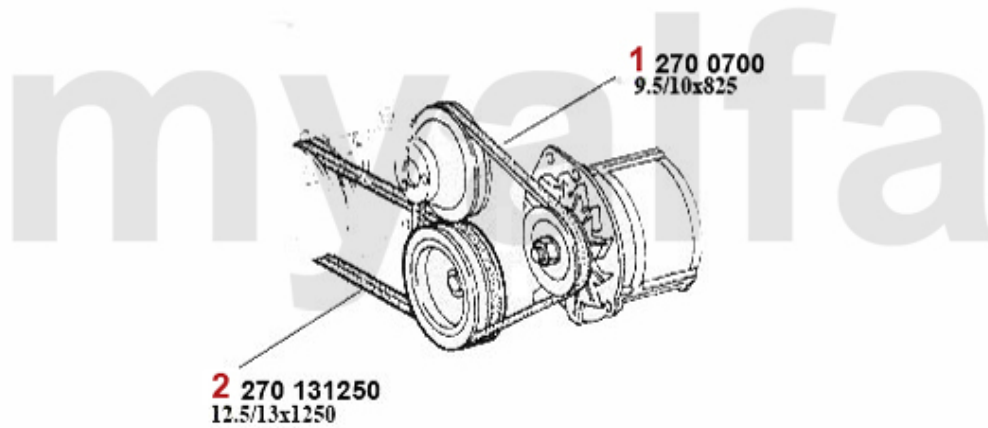

Keilriemen/V-Belt Giulietta

---

1 2700700 V-BELT 9.5x825

DKK69.66

2 27031250 V-BELT 12.5x1250 ALFETTA, GIULIETTA, GTV (116)
4-CYLINDERCLIMATE COMPESSOR

DKK164.37