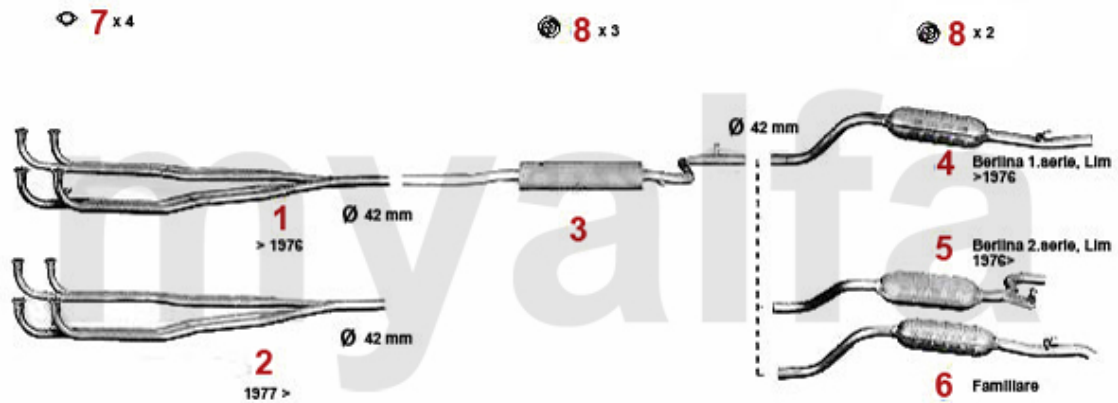

Abgasanlage/Exhaust System Sud Bj. >79

Alfasud

>1979

1	33105501	OE.60749074 Y-PIPE SUD BERLINABj.>1976	DKK2,026.87
2	33106001	FRONT PIPE 1.2-1.5,BERLINA 2.S 33 1.5 & QV (905), 1.4 ie. (907) ARNA 1.2-1.3 1983-1987	On request
3	34106076	OE. 60504299 MIDDLE SILENCER	DKK1,087.79
4	35105507	OE. 60745521 REAR SILENCER SUD 1. SERIES	DKK1,369.50
5	35105707	OE.60748909 REAR SILENCER SUD BERLINA 2nd SERIES 1977-79	DKK1,142.55
6	35105807	OE.60744016 REAR SILENCER SUD >1979	DKK1,087.70
7	38094405	OE. 60777745 GASKET	DKK30.55
8	38091012	OE. 60573784 RUBBER RING	DKK19.56