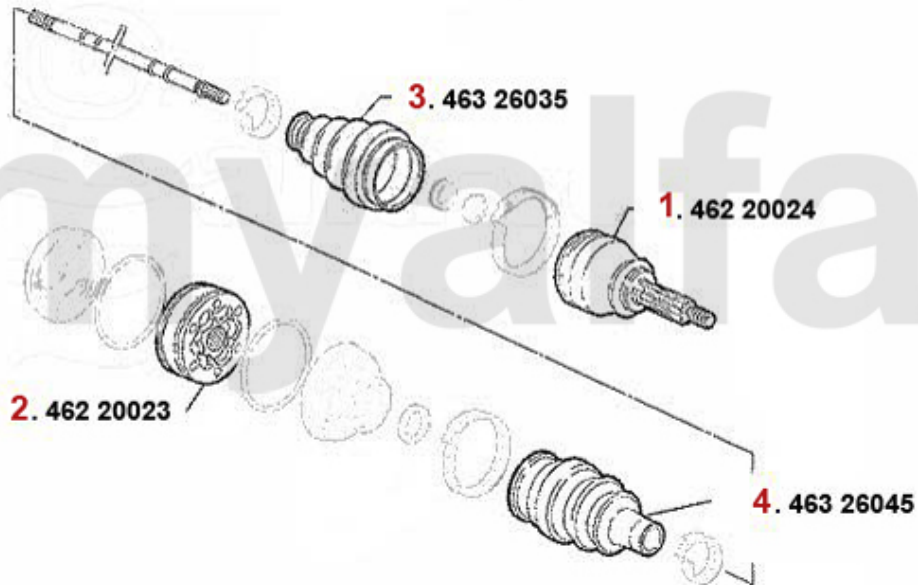

Antriebswelle/Driveshaft Sud Sprint (902)

1	46220024	Gelenksatz außen Sud/Sprint 1.3/1.5 ti	On request
2	46220023	REAR INNER AXLE JOINT SUD/SPRINT, ARNA, 33 (905/7)	DKK931.25
3	46326035	OUTER DRIVE SHAFT BOOT SET (WHEELSIDE) (SUD/SPRINT)	DKK199.57
4	46326045	INNER DRIVE SHAFT BOOT SET (GEAR SIDE) Sud/Sprint	DKK241.38