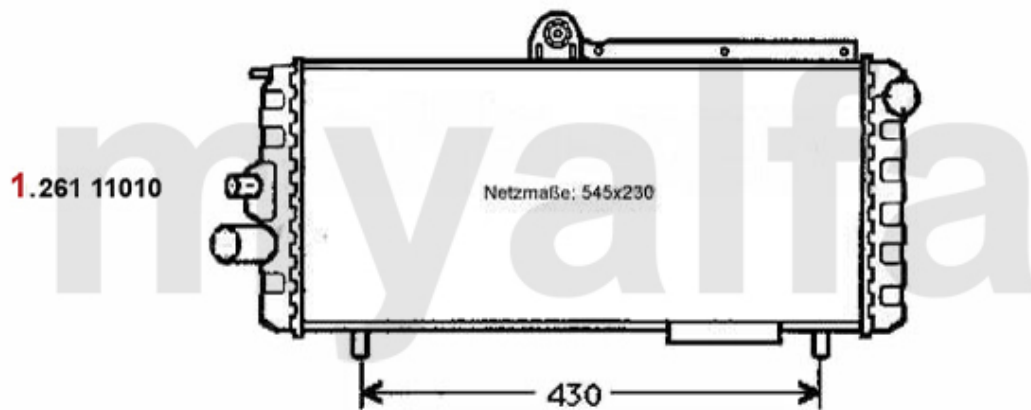

DKK1,228.60

3 23141900 OE. 60778163 FULL SET BOXER

DKK1,598.03

4 23142100 OE. 60778167 FULL SET BOXER 1.7

DKK1,400.79

Kühler/Radiator Sud/Sprint (901/2)

1 26111010 OE.60504386/60504387 RADIATOR 33 (905),ARNA,SUD/SPRINT
1.2/1.3/1.5/1.7 1973-1989