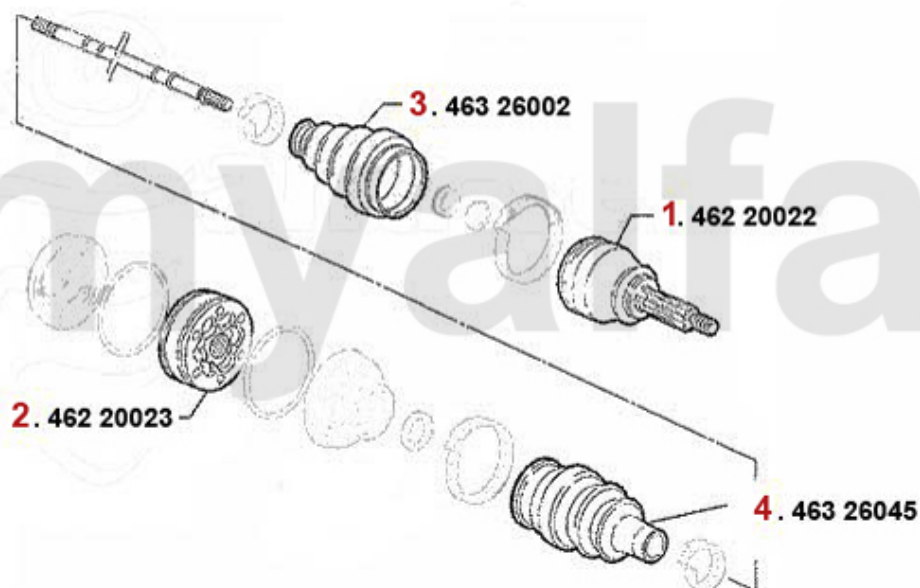

Antriebswelle/Driveshaft Sud (901)

1	46220022	Gelenksatz außen Sud Bj. 72-84	On request
2	46220023	REAR INNER AXLE JOINT SUD/SPRINT, ARNA, 33 (905/7)	DKK931.25
3	46326002	OE. 524702 OUTER BOOT SET	DKK154.96
4	46326045	INNER DRIVE SHAFT BOOT SET (GEARSIDE) Sud/Sprint	DKK241.38