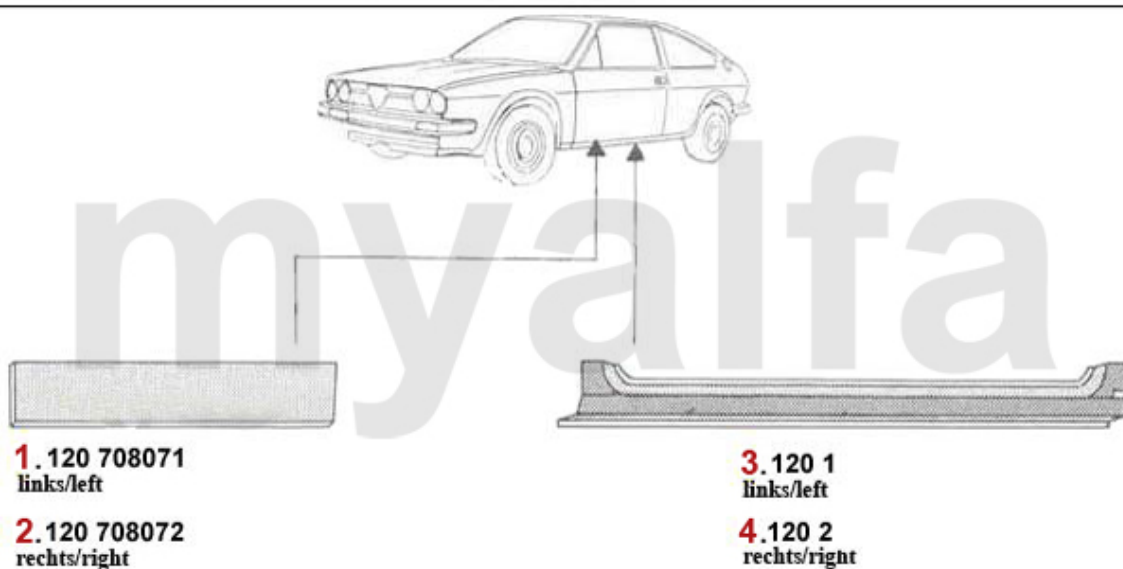

Repararturbleche/Repair Panels Sud Sprint (902)

1	12008071	OUTER LEFT REPAIR PANEL DOOR SKIN SUD SPRINT	On request
2	12008072	OUTER RIGHT REPAIR PANEL DOOR SKIN SUD SPRINT	On request
3	1201	LEFT ROCKER PANEL SUD SPRINT	DKK461.71
4	1202	RIGHT ROCKER PANEL SUD SPRINT	DKK461.71