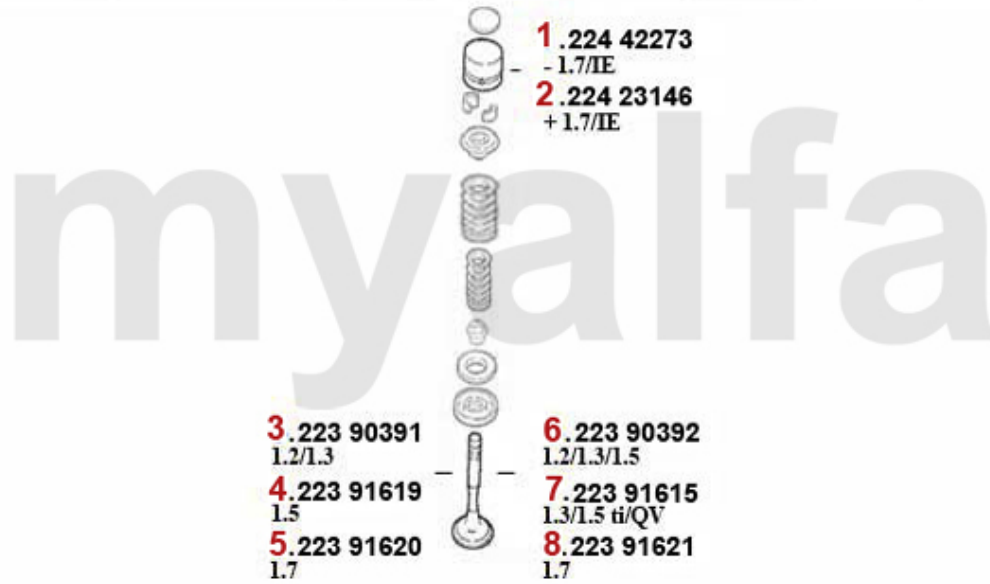

Ventiltrieb/Valve Train Sud/Sprint (901/2)

1	22442273	OE. 5942273 TAPPET Sud/Sprint,33 (905) 1.2/1.3/1.5	On request
2	22423146	OE. 60623146 HYDRAULIC VALVE LIFTER	DKK151.79
3	22390391	OE. 60504051/60504783/60506548	DKK257.49
4	22391619	OE. 60524033 VALVE INTAKE Sud/Sprint 1.5 ti,33 (905) QV	DKK176.10
5	22391620	OE. 60515042 VALVE INTAKE Sud Sprint, 33 (905/7) 1.7 8V	DKK155.71
6	22390392	OE. 60503993 EXHAUST VALVE BOXER 1.2/1.3/1.5	DKK246.50
7	22391615	OE. 60504784 VALVE EXHAUST Sud/Sprint/ 33 (905) 1.3 S,	DKK241.01
8	22391621	OE. 60515041 VALVE EXHAUST SUD SPRINT 33(905/7) 1,7 8V	DKK265.41