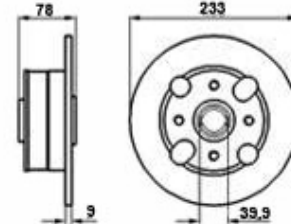

1	6100204	OE. 60718737 FRONT BRAKE DISK SUD/SPRINT >07.1982 4-holes	On request
2	6100211	OE. 60703237 FRONT BRAKE DISK SUD/SPRINT 08.1982> 6-holes	On request
3	61018611	OE.60501453 FRONT BRAKE DISC 33 (905/7) 1.3/1.4/ 1.5/ 1.7/ie/16V/4x4/QV 1986-94	On request
4	61000751	OE.60514881 FRONT BRAKE DISC 33 (907) 1.7/ie/16V 4x4/QV, SUD/SPRINT 1.7	DKK502.41
5	61000615	OE. 60750699 REAR BRAKE DISC SUD/SPRINT	On request