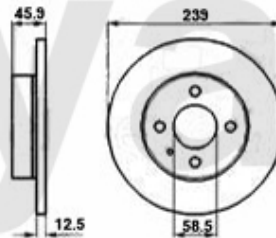

3. 610 118611

1.3/1.5 Sprint 1982-87
vorne/front