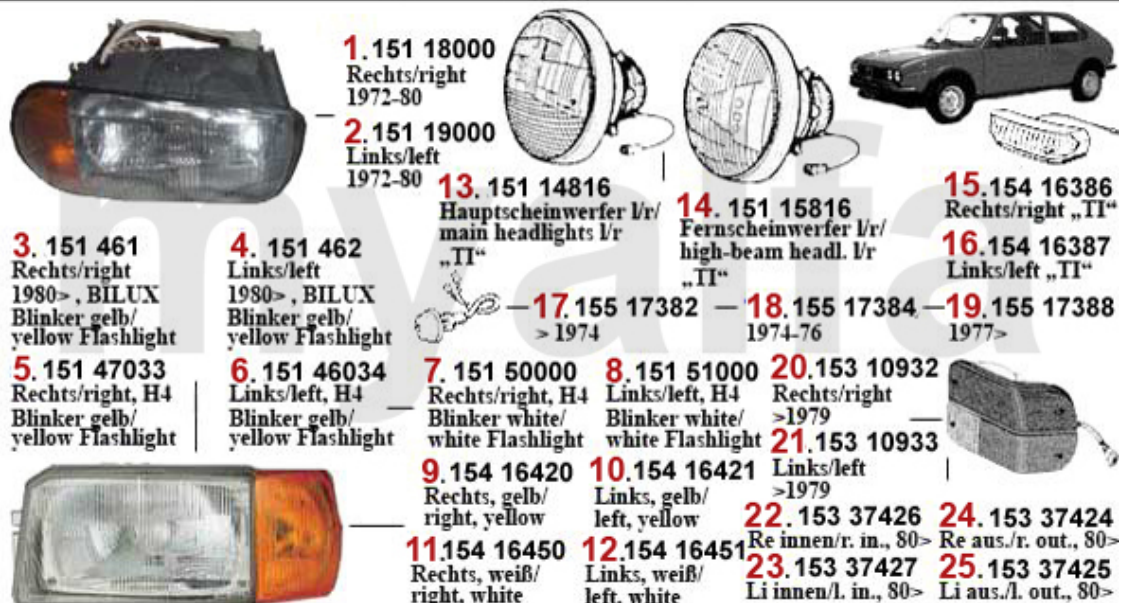

Beleuchtung/Lighting Sud (901)

- **1. 151 18000** Rechts/right 1972-80
- **2. 151 19000** Links/left 1972-80
- **3. 151 461** Rechts/right 1980>, BILUX Blinker gelb/yellow Flashlight
- **4. 151 462** Links/left 1980>, BILUX Blinker gelb/yellow Flashlight
- **5. 151 47033** Rechts/right, H4 Blinker gelb/yellow Flashlight
- **6. 151 46034** Links/left, H4 Blinker gelb/yellow Flashlight
- **7. 151 50000** Rechts/right, H4 Blinker white/white Flashlight
- **8. 151 51000** Links/left, H4 Blinker white/white Flashlight
- **9. 154 16420** Rechts, gelb/right, yellow
- **10. 154 16421** Links, gelb/left, yellow
- **11. 154 16450** Rechts, weiß/right, white
- **12. 154 16451** Links, weiß/left, white
- **13. 151 14816** Hauptscheinwerfer l/r/main headlights l/r „TI“
- **14. 151 15816** Fernscheinwerfer l/r/high-beam headl. l/r „TI“
- **15. 154 16386** Rechts/right „TI“
- **16. 154 16387** Links/left „TI“
- **17. 155 17382** > 1974
- **18. 155 17384** 1974-76
- **19. 155 17388** 1977>
- **20. 153 10932** Rechts/right >1979
- **21. 153 10933** Links/left >1979
- **22. 153 37426** Re innen/r. in., 80>
- **23. 153 37427** Li innen/l. in., 80>
- **24. 153 37424** Re aus./r. out., 80>
- **25. 153 37425** Li aus./l. out., 80>

1	15118000	RIGHT HEADLIGHT SUD FROM 1975 UP TO 1980	DKK2,026.77
2	15119000	Hauptscheinwerfer links Sud Bj. 75- 80	On request
3	151461	Hauptscheinwerfer rechts Sud (901) Bj.1980>,Bilux (inkl. Blinkleuchte gelb)	On request
4	151462	Hauptscheinwerfer links Sud (901) B j. 80>,Bilux (inkl. Blinkleuchte gelb)	On request
5	15147033	Hauptscheinwerfer rechts Sud (901) Bj.1980> H4 (inkl. Blinkleuchte gelb)	On request
6	15146034	Hauptscheinwerfer links Sud (901) Bj. 1980> H4 (inkl. Blinkleuchte gelb)	On request
7	15150000	Hauptscheinwerfer rechts Sud (901) Bj.1980>,H4 (inkl. Blinkleuchte weiß)	On request
8	15151000	Hauptscheinwerfer links Sud (901) Bj.1980>,H4 (inkl. Blinkleuchte weiß)	On request
9	15416420	RIGHT INDICATOR SUD 3rd SERIES	DKK383.49
10	15416421	INDICATOR LEFT SUD 3rd SERIES	On request
11	15416450	Blinkleuchte rechts Sud 3.Serie (weiß)	On request
12	15416451	Blinkleuchte links Sud 3.Serie (weiß)	On request
13	15114816	HEADLIGHT LEFT/RIGHT (OUTER) SUD SPRINT 1977-1983	DKK931.25
14	15115816	Fernscheinwerfer li/re (innen) Sud Sprint,Bj. 77-83	On request
15	15416386	Blinkleuchte rechts Sud ti Bj. 77>	On request
16	15416387	Blinkleuchte links Sud ti Bj. 77>	On request
17	15517382	Zusatz-Blinkleuchte Sud Bj. >74	On request
18	15517384	Zusatz-Blinkleuchte Sud Bj. 74-76	On request
19	15517388	Zusatz-Blinkleuchte Sud Bj. 77>	On request
20	15310932	RIGHT REAR LIGHT SUD (901) 1st SERIES	DKK931.25
21	15310933	LEFT REAR LIGHT SUD (901) 1st SERIES	DKK931.25
22	15337426	Rückleuchte rechts (innen) Sud 3.Se rie	On request
23	15337427	Rückleuchte links (innen) Sud 3.Ser ie	On request
24	15337424	Rückleuchte rechts Sud (außen) 3.Se rie	On request