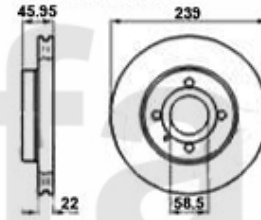

4. 610 100751

1.7 IE, 1987-89
vorne/front
belüftet/ventil.

5. 610 100615

hinten/rear