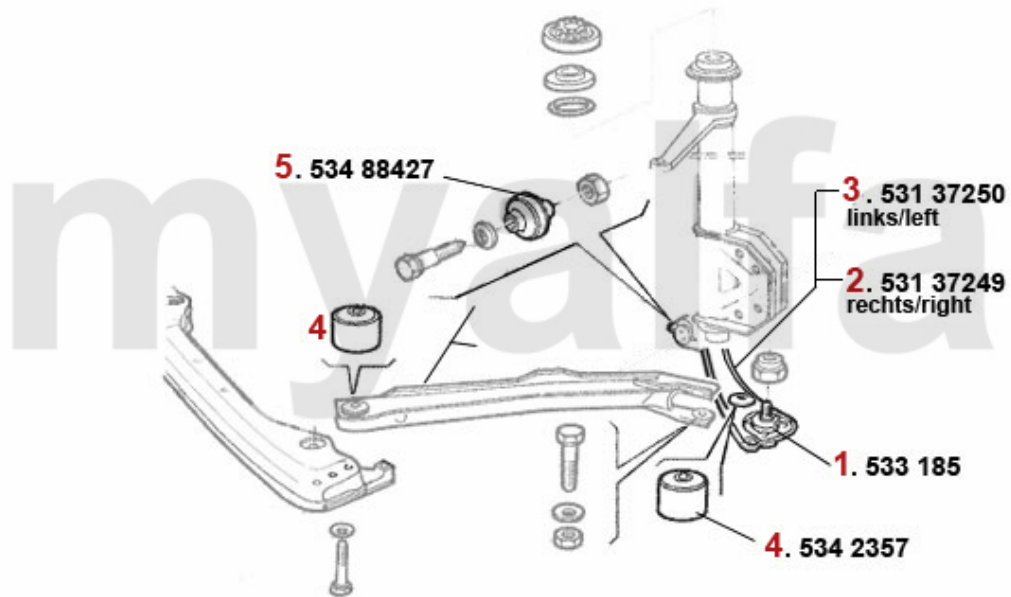

Aufhängung/Attachment Sud/Sprint vorne/front

1	533185	OE. 60745037 BALL JOINT SUD/SPRINT	DKK461.71
2	53137249	Schwingarm vorne rechts Arna Sud/Sp rint,33 (905)	On request
3	53137250	Schwingarm vorne links Arna Sud/Spr int,33 (905)	On request
4	5342357	OE. 60501394 BUSH LOWER ARM	DKK74.31
5	53488427	OE. 60501755 BUSH FOR LOWER ARM/SUSPENSION STRUT SUD, ARNA, 33	DKK135.03