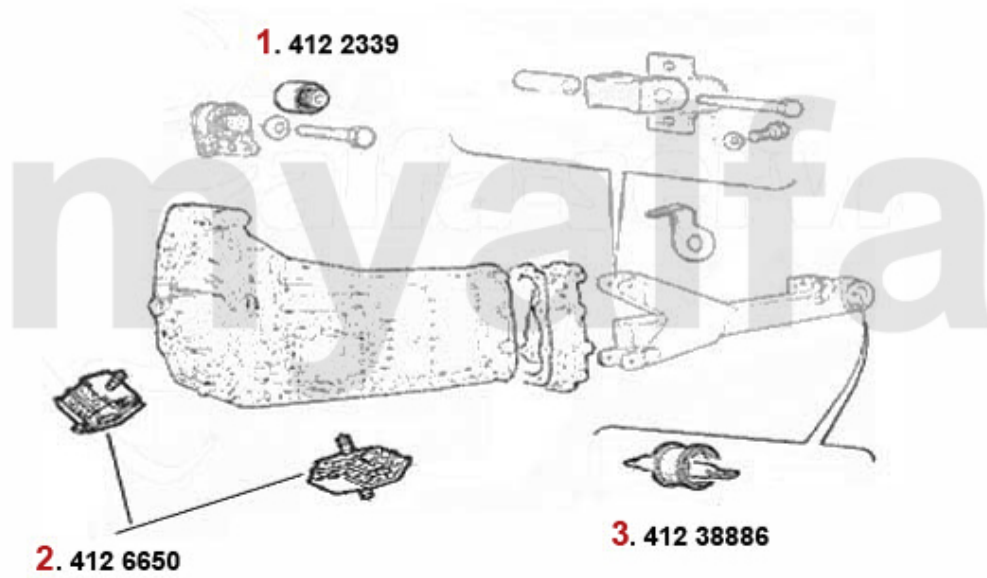

Getriebeaufhängung/Gear Mount Sud/Sprint (901/2)

1	4122339	Getriebeaufhängungs-Buchse vorne 33,Arna,Sud/Sprint	On request
2	4126650	OE. 60506650 GEAR BOX MOUNT BOXER	On request
3	41238886	OE. 60501314 rear TRANSMISSION MOUNT Sud/Sprint,	On request