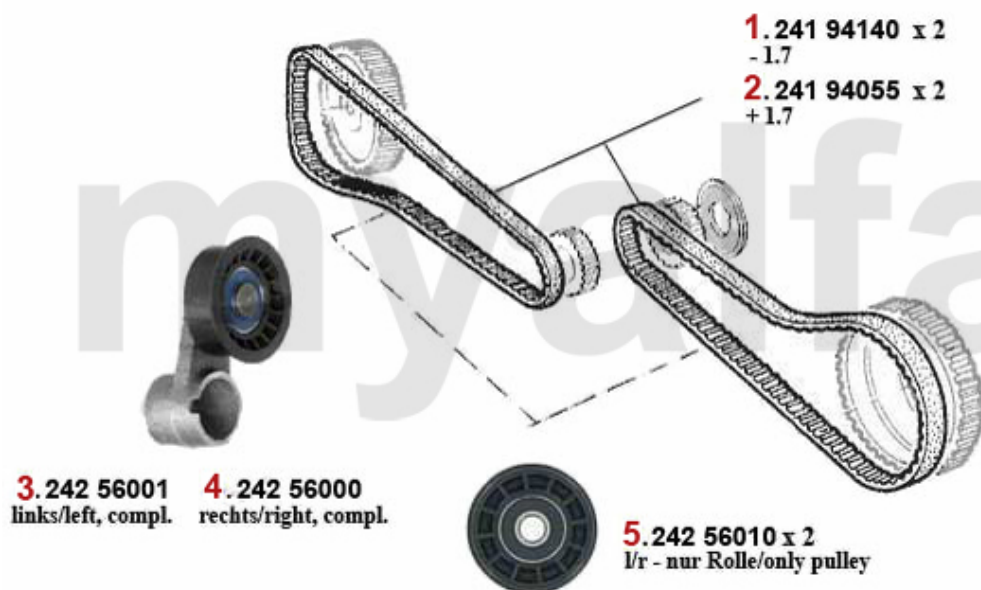

Zahnriemen/Timing Belt Sud/Sprint (901/2)

1	24194140	OE. 60503002 TIMING BELT BOXER	DKK343.54
2	24194055	OE. 60515034 TIMING BELT	DKK155.71
3	24256001	OE. 60504225 BELTSTRETCHER left BOXER	DKK508.65
4	24256000	OE. 60504224 BELTSTRETCHER right BOXER	DKK618.26
5	24256010	TENSIONER PULLEY TIMING BELT 33/ 145/6 1.7 ie 16V (ONLY PULLEY)	DKK277.79