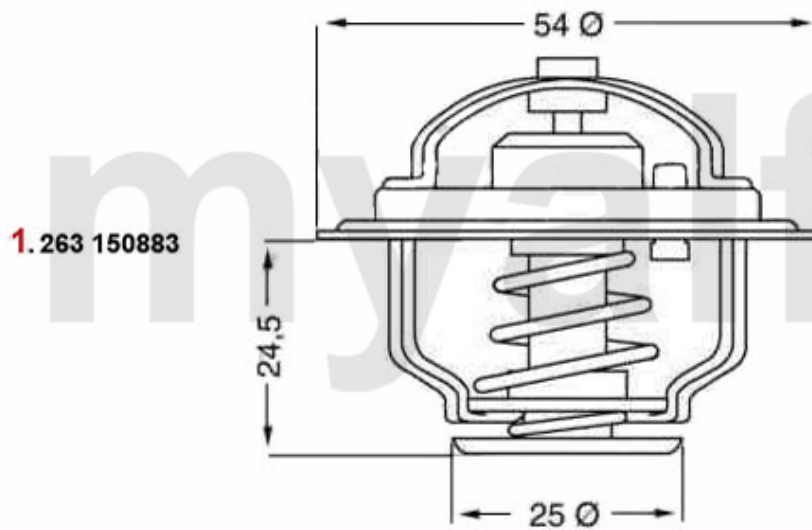

Thermostat Sud/Sprint (901/2)

---

1 26350883 OE. 60504230 THERMOSTAT SUD/SPRINT (901/2), 33 (905)

DKK273.88