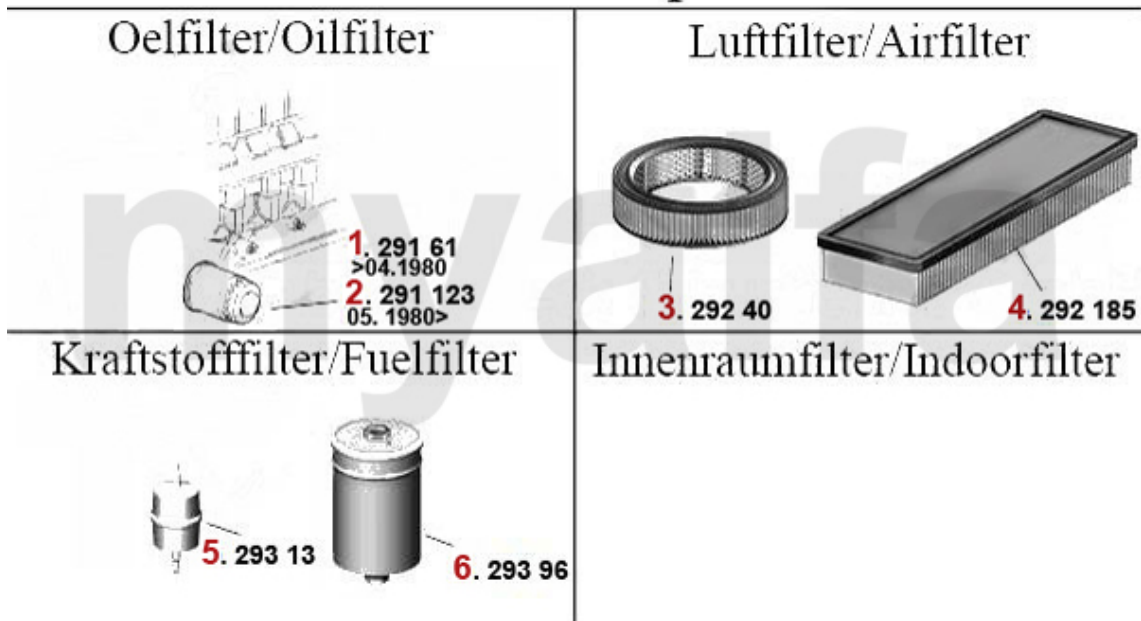

Filter Sud/Sprint

1	29161	OE.116120603000 OILFILTER SUD/SPRINT 1.2/1.3/ti, RZ/SZ 3.0 V6	DKK100.95
2	291123	OE. 60553431, 60537470, 60533494, 60521128 OILFILTER	DKK85.68
3	29240	OE. 60748870 AIR FILTER ELEMENT	DKK155.71
4	292185	OE. 71736130 AIR FILTER BOXER	On request
5	29313	FUEL LINE FILTER (UNIVERSAL)	DKK61.84
6	29396	OE. 71736105 FUEL FILTER	DKK301.26