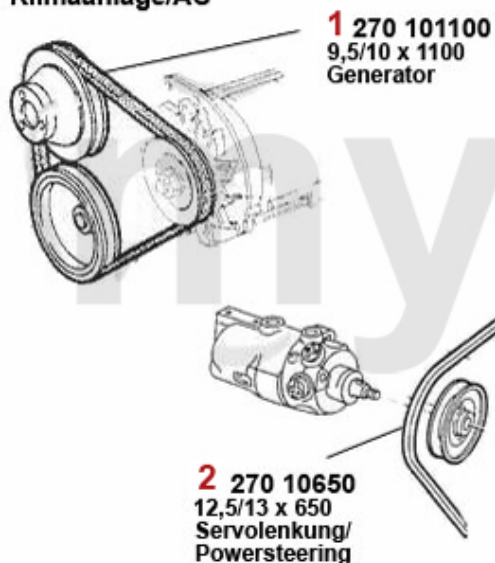

2 27010990 V-BELT POWER STEERING MONTREAL, 9,5 x 990

DKK114.26

3 27013890 OE. 60534863 V-BELT 13x900 AC

DKK128.33

Keilriemen/V-Belt 75 2.0/2.4 TD

ohne/without
Klimaanlage/AC

mit/with
Klimaanlage/AC

1 27001100 V-BELT 9.5x1100 ALFETTA 75,90 2.4 TD