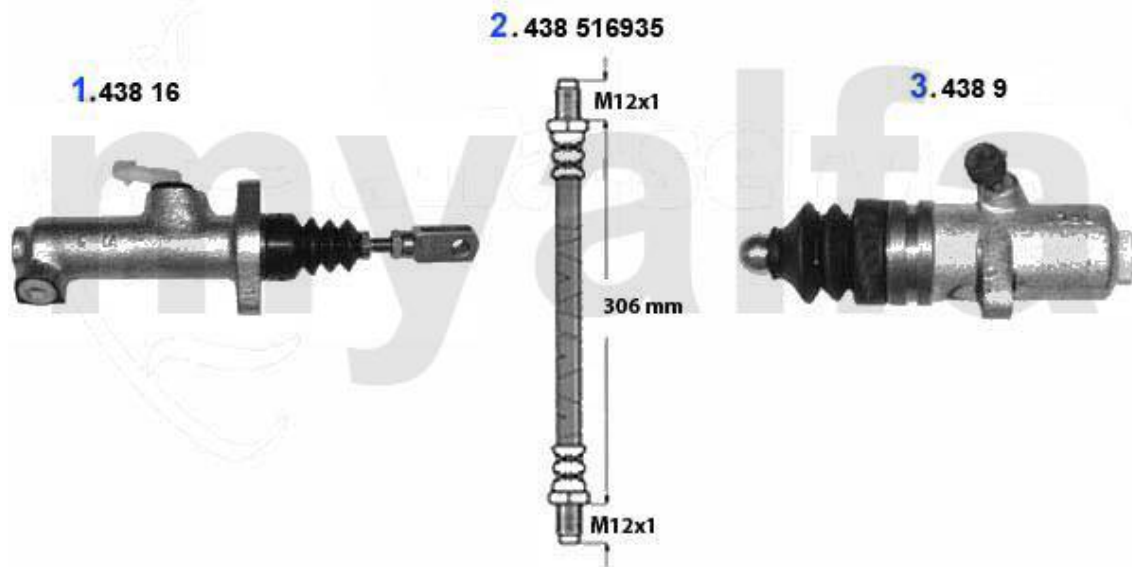

Kupplungs-Kit/Clutch Set 75 2.0 TD

2 43624

OE. 60522024 NEEDLE BEARING

DKK351.36

1 4319003

CLUTCH KIT, ALFETTA, GULIETTA, 75, GTV (116), 1.6/1.8/2.0/IE/TS/TD
1974-1992

DKK2,731.17

Kupplungsbetätigung/Clutch Actuation 75 1.6/IE