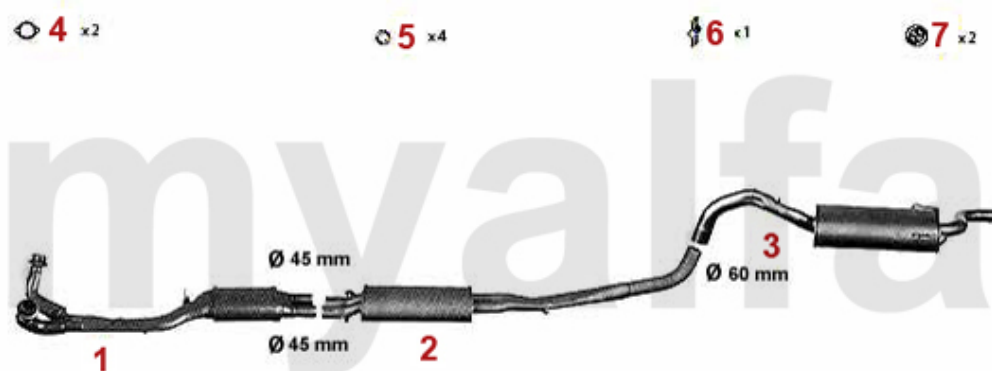

Abgasanlage/Exhaust System 75 V6 KAT

75 2.5/3.0 V6, mit/with Kat.

1988-92

1	32104933	Katalysator 75 2.5/3.0 V6 bj. 88-92	On request
2	34104906	OE. 60528963 MIDDLE SILENCER 75 w. CAT.	DKK1,917.26
3	35104907	OE. 60528964 REAR SILENCER 75 1.8 TURBO, 2.5/3.0 V6	DKK1,557.33
4	38094406	OE. 60522123 GASKET GTV6, 75/90 V6	DKK50.94
5	38091011	OE. 60521386 RUBBER RING	DKK17.97
6	38091024	OE. 60521407 EXHAUST RUBBER MOUNT	DKK36.78
7	38091012	OE. 60573784 RUBBER RING	DKK19.56