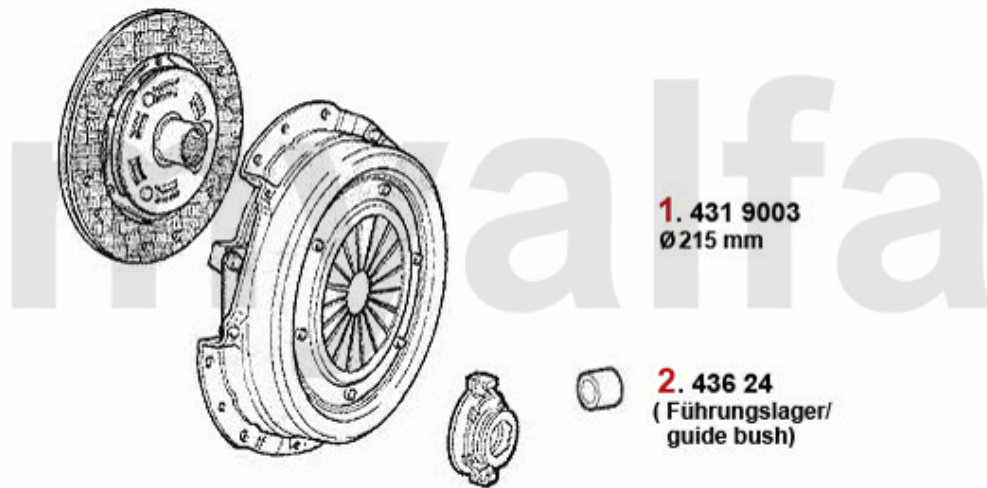

2	43624	OE. 60522024 NEEDLE BEARING	DKK351.36
1	43151002	1 DISC CLUTCH KIT 116 6-CYL. SACHS	On request
1	43101300	REPLACEMENT FOR TWIN CLUTCH KIT WITH FLYWHEEL 75 V6, GTV6, ES 30 SZ / RZ	DKK15,455.58

Kupplungs-Kit/Clutch Set 75 2.0 TD

2 43624

OE. 60522024 NEEDLE BEARING

DKK351.36

1 4319003

CLUTCH KIT, ALFETTA, GULIETTA,75, GTV (116), 1.6/1.8/2.0/IE/TS/TD
1974-1992

DKK2,731.17