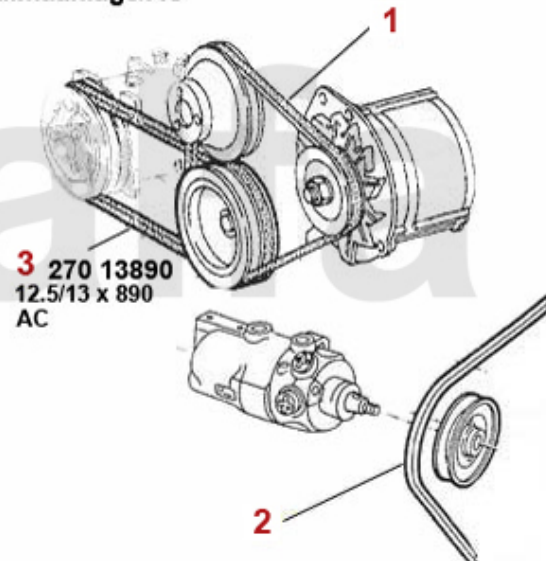

DKK69.66

2 27031125 OE. 60534452 V-BELT

DKK154.96

Keilriemen/V-Belt 75 2.5/3.0 V6

ohne/without
Klimaanlage/AC

mit/with
Klimaanlage/AC

1 27010835 OE. 60518176 V-BELT 10x835/838

DKK85.30