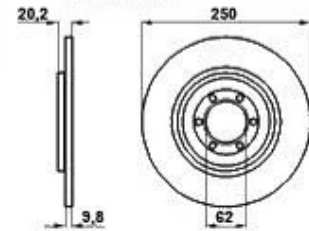

1	61001011	OE.60526087 FRONT BRAKE DISC GIULIETTA 1.3/ 1.6/ 1.8/TURBO,75 1.6/1.8/2.0/TD	DKK618.26
2	61018351	OE. 60522092 FRONT BRAKE DISC 75 VENTIL.	DKK698.44
3	61018211	Bremsscheibe VA 90/75 2.4 TD 6-Zylinder Diesel	DKK602.61
4	61001515	OE. 60701786 REAR BRAKE DISK 116	DKK547.02
5	61018415	OE. 60533971 REAR BRAKE DISC	DKK449.98