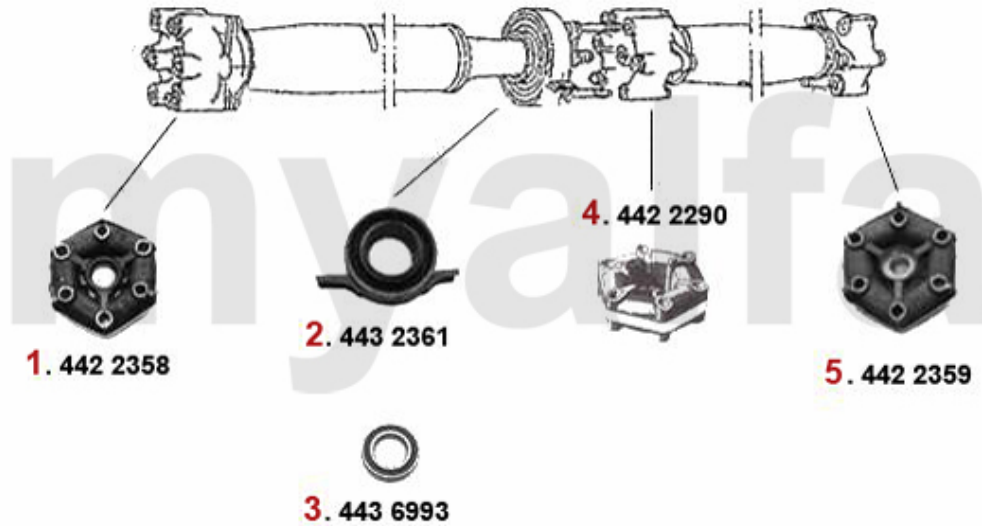

Antriebswelle/Driveshaft 75 2.4 TD

1	4422358	Front Flex disc GTV6, 75, 90 2500-3000 OE. 60518193	DKK1,557.33
2	4432361	OE. 60522599 DRIVE SHAFT SUPPORT 116 6-Cyl.	DKK508.65
3	4436993	OE. 60506993 BEARING FOR PROPSHAFT SUPPORT 116 6-CYL.	DKK194.82
4	4422290	MIDDLE FLEX DISC ALFETTA, GIULIETTA 11.1976 > , 75,90	DKK923.43
5	4422359	REAR FLEX DISC GTV6, 75, 90 2500-3000 OE. 60522592	DKK1,557.33