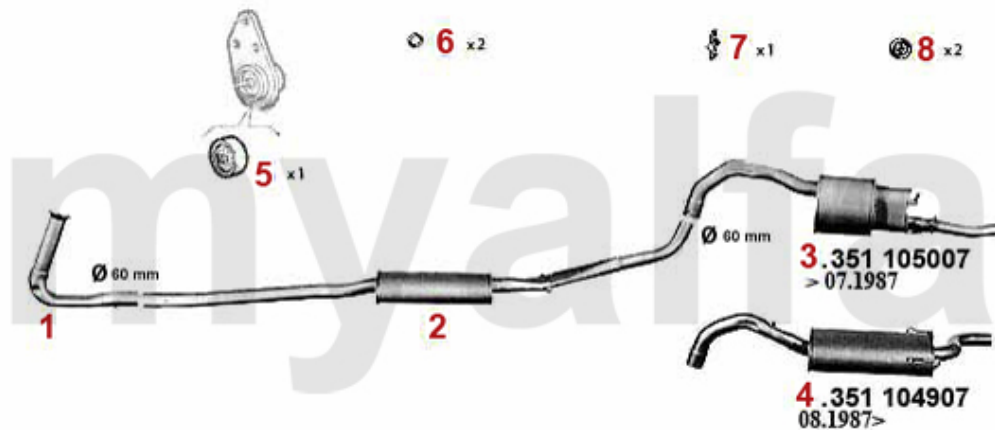

Abgasanlage/Exhaust System 75 1.8 Turbo

75 1.8 TURBO/1.8i TURBO AMERICA (1778 cc)

'86-'91

1	33104301	OE. 60518331 FRONT PIPE	DKK272.30
2	34104306	OE. 60518330 MIDDLE SILENCER	DKK2,026.87
3	35105007	OE. 60530487 REAR SILENCER 75	DKK1,244.24
4	35104907	OE. 60528964 REAR SILENCER 75 1.8 TURBO, 2.5/3.0 V6	DKK1,557.33
5	3800280	GEARBOX EXHAUST HANGER BUSH	DKK74.31
6	38091011	OE. 60521386 RUBBER RING	DKK17.97
7	38091024	OE. 60521407 EXHAUST RUBBER MOUNT	DKK36.78
8	38091012	OE. 60573784 RUBBER RING	DKK19.56