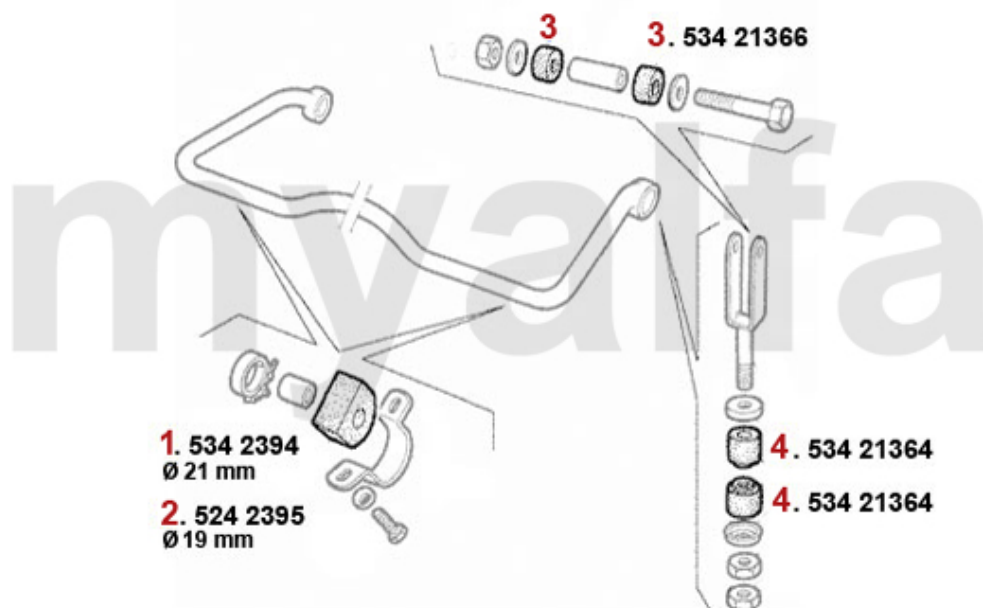

Stabilisator hinten/Stabilizer rear 75

1	5342394	SET ANTI-ROLL BAR RUBBER REAR ALFETTA,GIULIETTA, 75 (21mm)	DKK230.86
2	5242395	SET ANTI-ROLL BAR RUBBER REAR 75 1.6-1.8 ie (19mm) SUPERFLEX	DKK207.39
3	53421366	OE. 60521366 STABILIZER BUSH 75 ,90, ALFETTA, GTV6 (116), GIULIETTA	DKK47.77
4	53421364	OE. 60521364 TIE ROD BUSH ALFETTA, GIULIETTA, GTV6 (116), 75	DKK30.55