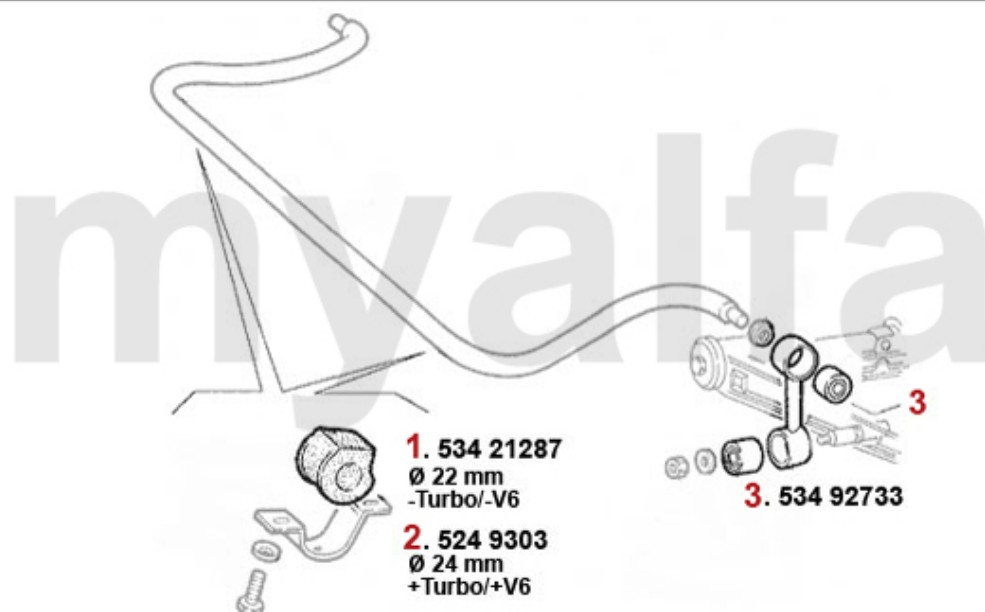

Stabilisator vorne/Stabilizer front 75

2	5249303	ANTI-ROLL BAR RUBBER FRONT 24mm 75 3.0 V6 AND TURBO	DKK116.59
1	53421287	ANTI ROLL BAR RUBBER FRONT SET (2) 22MM ALFETTA, GIULIETTA, GTV6, 75	DKK124.42
3	53492733	FRONT UPPER/LOWER ANTI ROLL BAR DROP LINK BUSH 33 mm,	DKK93.13