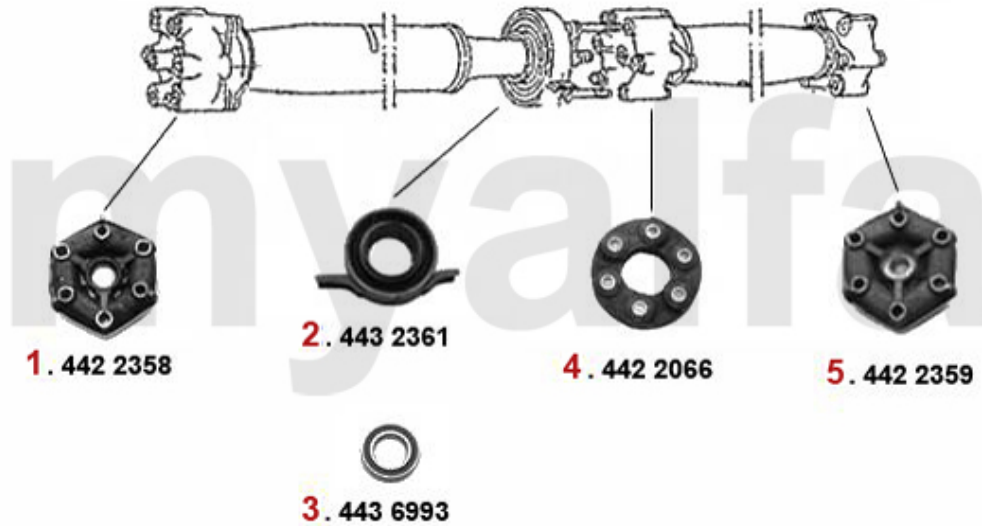

Antriebswelle/Driveshaft 75 1.8 Turbo

1	4422358	Front Flex disc GTV6, 75, 90 2500-3000 OE. 60518193	DKK1,557.33
2	4432361	OE. 60522599 DRIVE SHAFT SUPPORT 116 6-Cyl.	DKK508.65
3	4436993	OE. 60506993 BEARING FOR PROPSHAFT SUPPORT 116 6-CYL.	DKK194.82
4	4422066	OE. 60522066 MIDDLE FLEX DISC GTV6, 75 V6	DKK930.51
5	4422359	REAR FLEX DISC GTV6, 75, 90 2500-3000 OE. 60522592	DKK1,557.33