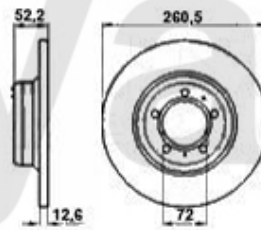

3. 610 118211

2.4 TD
vorne/front