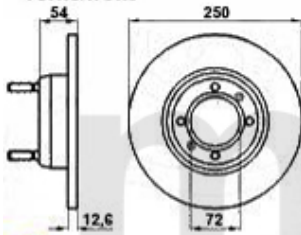

Bremsscheiben/Brakedisks 75

1. 610 101011

1.6/1.8/2.0/1E/TD
vorne/front

2. 610 118351

2.0 TS/1.8 Turbo/2.5/3.0V6
vorne/front
belüftet/ventil.