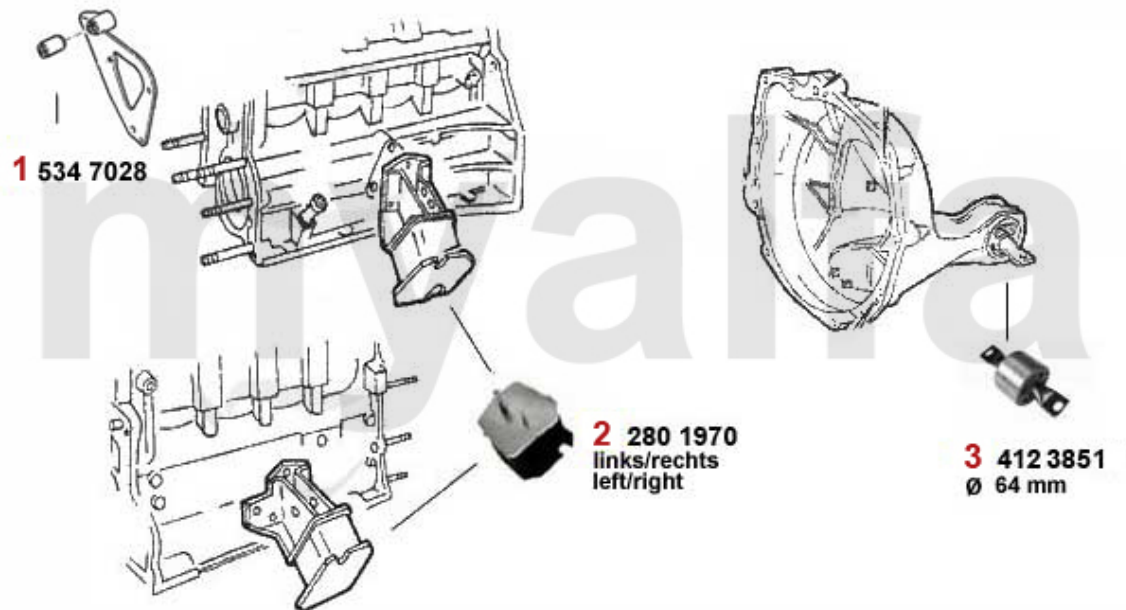

Motorlager/Enginemount 75 2.5/3.0 V6

1	5347028	OE. 60507028 Silent Block	On request
2	2801970	ENGINE MOUNT LEFT/RIGHT GTV6, 75 V6, RZ/SZ	DKK356.86
3	4123851	OE. 60522581 REAR ENGINE MOUNT75, 90, GTV6 (116), SZ,RZ (64 mm)	DKK285.61