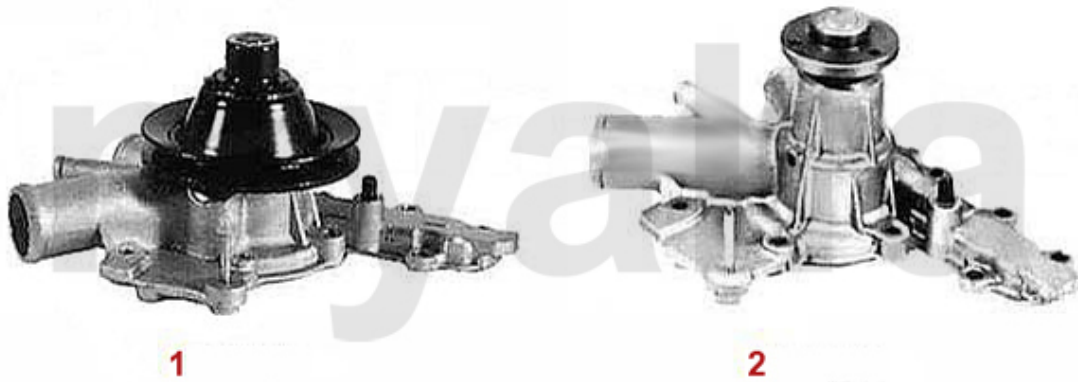

Wasserpumpe/Waterpump 75 1.6/1.8/2.0/IE

1	262510	OE. 60730469/60523035 WATERPUMP 75, ALFETTA, GIULIETTA, GTV (116), WITH PULLEY, WITHOUT REV METER CONNECTION	DKK618.26
2	2620430	WATER PUMP 2000 IE ELECTRIC FAN	DKK899.96