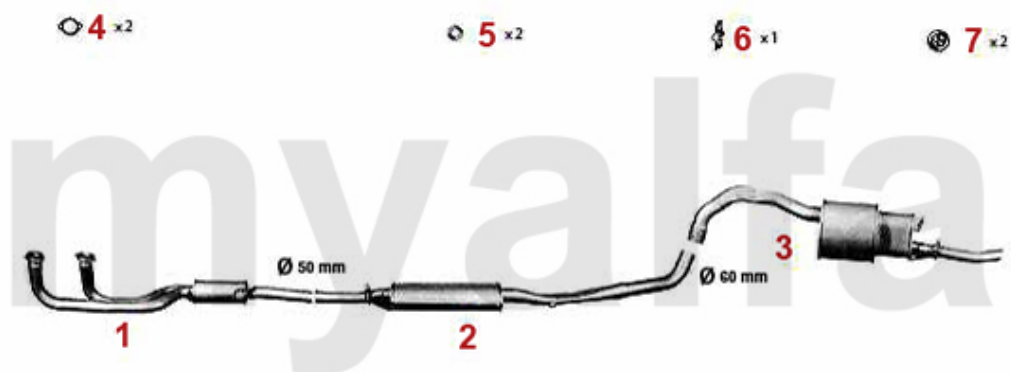

Abgasanlage/Exhaust System 75 1.6 IE

75 1.6 IE

1987 - 92

1	33205003	PRESILENCER 75 1.6 - 2.0 IE TS Bj. 87-92	DKK1,322.56
2	34105006	OE. 60530486 MIDDLE SILENCER 75 wo. CAT.	DKK1,561.24
3	35105007	OE. 60530487 REAR SILENCER 75	DKK1,244.24
4	38094413	OE. 60777697 GASKET	DKK54.01
5	38091011	OE. 60521386 RUBBER RING	DKK17.97
6	38091024	OE. 60521407 EXHAUST RUBBER MOUNT	DKK36.78
7	38091012	OE. 60573784 RUBBER RING	DKK19.56