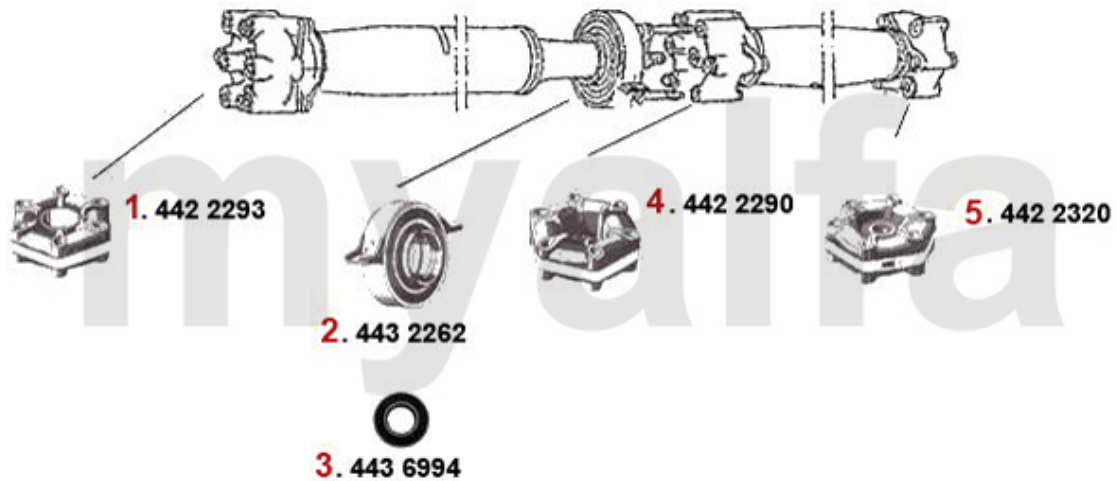

Antriebswelle/Driveshaft 75 2.0 TD

1	4422293	FRONT FLEX DISC 116 4-CYLINDERS OE.60521648	DKK665.19
2	4432262	OE. 60505302 PROP SHAFT CENTER SUPPORT 116 4-CYL.	DKK380.32
3	4436994	OE. 60505303 CENTER SHAFT BEARING ALFETTA, GTV (116), GIULIETTA,75 4 CYLINDER	DKK194.82
4	4422290	MIDDLE FLEX DISC ALFETTA, GIULIETTA 11.1976 > , 75,90	DKK923.43
5	4422320	OE.60521631 REAR FLEX DISC 116 4-CYLINDER	DKK680.84