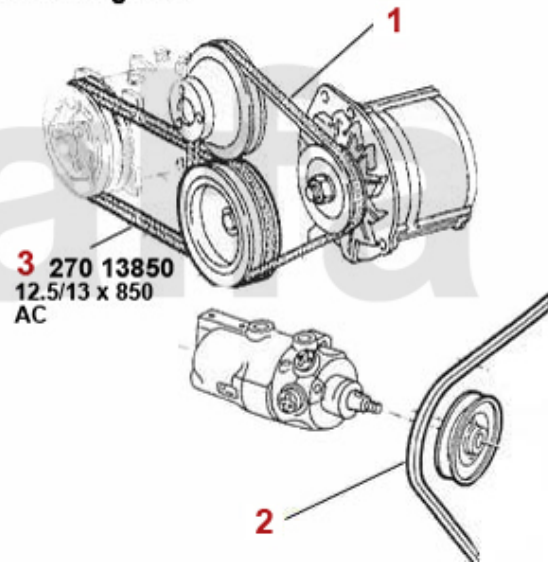

Keilriemen/V-Belt 75 1.6/1.8/2.0/IE

ohne/without
Klimaanlage/AC

mit/with
Klimaanlage/AC

- 3** 27013850 OE. 60805194 V-BELT
- 1** 2700700 V-BELT 9.5x825
- 2** 27031125 OE. 60534452 V-BELT

- DKK136.99**
- DKK69.66**
- DKK154.96**