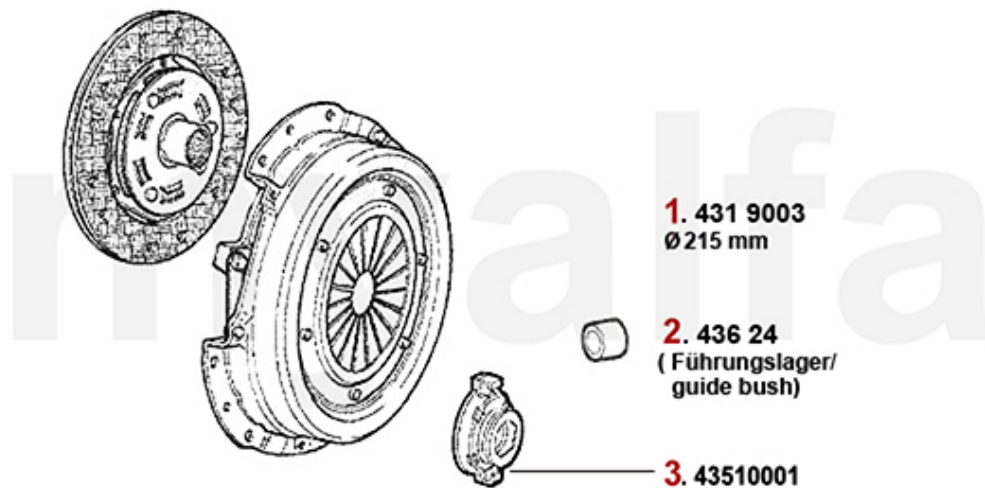

Kupplungs-Kit/Clutch Set 75 2.0 TS

1. 431 9003
Ø 215 mm

2. 436 24
(Führungslager/
guide bush)

3. 43510001

1	4319003	CLUTCH KIT, ALFETTA, GIULIETTA,75, GTV (116), 1.6/1.8/2.0/IE/TS/TD 1974-1992	DKK2,731.17
2	43624	OE. 60522024 NEEDLE BEARING	DKK351.36
3	43510001	RELEASE BEARING ALFETTA/ GIULIETTA, 75, 90, GTV 2.0 116	DKK539.94