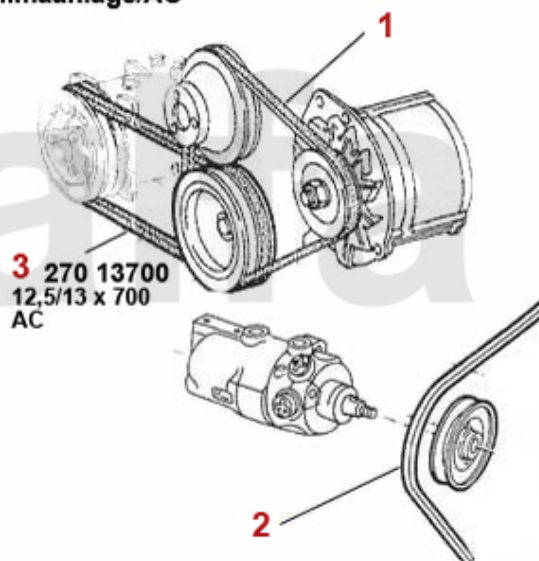

DKK114.26

3 27013890 OE. 60534863 V-BELT 13x900 AC

DKK128.33

Keilriemen/V-Belt 75 2.0/2.4 TD

ohne/without
Klimaanlage/AC

mit/with
Klimaanlage/AC

1 27001100 V-BELT 9.5x1100 ALFETTA 75,90 2.4 TD

On request