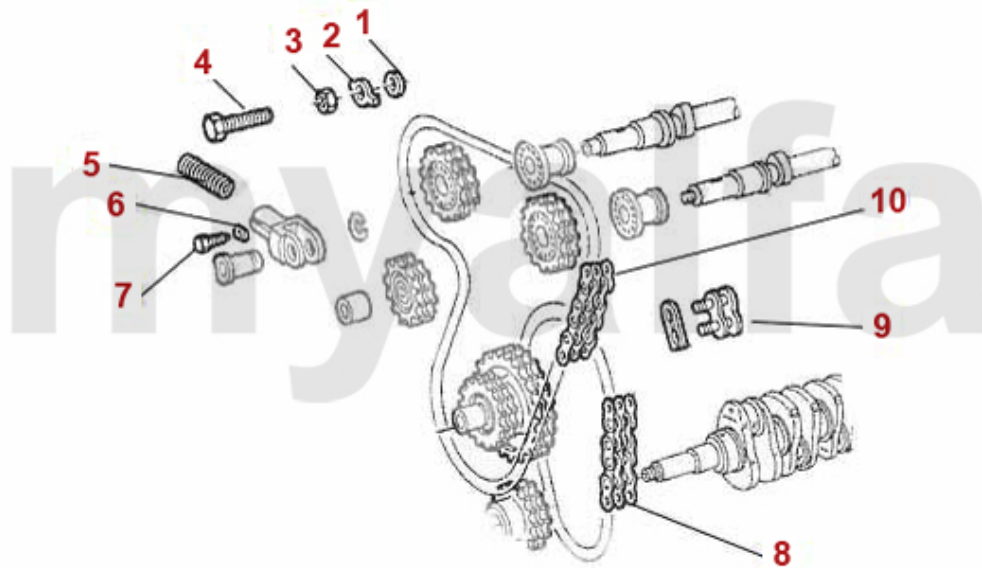

Steuerkette/Timing Chain 75 1.6/1.8/2.0/IE

1	2421220	WASHER TIMING CHAIN SPROCKET	On request
2	2281230	TAB WASHER CAMSHAFT	DKK19.56
3	2421210	NUT TIMING CHAIN SPROCKET	DKK17.23
4	2280980	SAFETY SCREW CAMSHAFT	DKK27.38
5	2421200	CHAIN TENSIONER SPRING	DKK57.92
6	2421000	CHAIN TENSIONER LOCKING BLOCK	DKK43.02
7	2421010	CHAIN TENSIONER SCREW	DKK54.01
8	2410470R	TIMING CHAIN 1300 -2000 SHORT IWIS RACING	DKK453.89
8	2410470	BOTTOM TIMING CHAIN 1300-2000 WITHOUT LINK	DKK215.21
8	2410470I	TIMING CHAIN IWIS 1300-2000 SHORT ENDLESS	DKK371.76
9	2410480	TIMING CHAIN LINK	DKK58.67
10	2412490R	TIMING CHAIN 1600 IWIS RACING	DKK743.42
10	2410460R	TIMING CHAIN 1750/2000 IWIS RACING	DKK743.42
10	2412490I	TIMING CHAIN IWIS 1600 LONG WITH LINK	DKK625.24
10	2410460I	TIMING CHAIN IWIS 1750-2000 WITH LINK	DKK696.48
10	2412490	TOP TIMING CHAIN 1600 WITH LINK	DKK333.39
10	2410460	TOP TIMING CHAIN 1750-2000 WITH LINK	DKK333.39