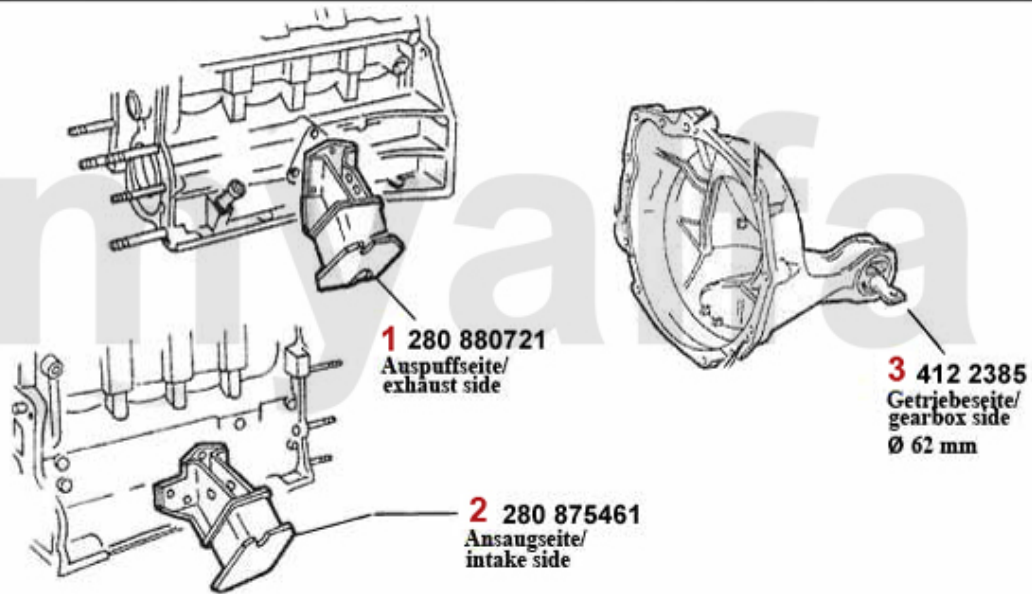

Motorlager/Enginemount 75 2.0 T.S.

1 28080721 OE. 60723675 ENGINE MOUNT LEFT 116 4-CYL.

DKK460.13

2 28075461 OE. 60521085 ENGINE MOUNT RIGHT 116 4-CYL.

DKK460.13

3 4122385 OE. 60522199 ENGINE MOUNT REAR 4 CYL.

DKK254.32