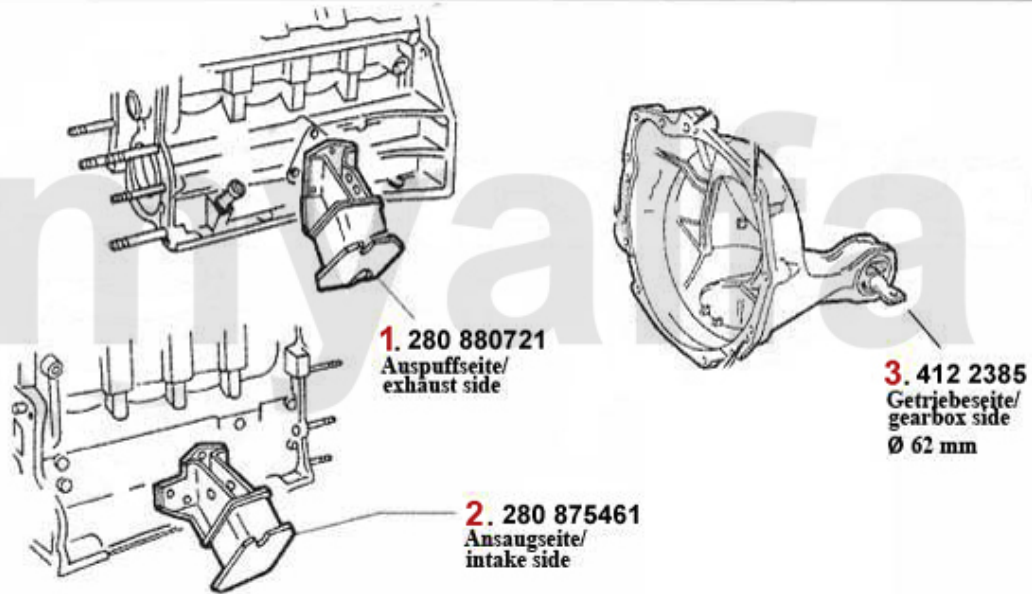

1. 262 710

1 262710 OE. 60561806 WATERPUMP

DKK923.43

Motorlager/Enginemount 75 1.6/1.8/2.0/IE

1 28080721 OE. 60723675 ENGINE MOUNT LEFT 116 4-CYL.

DKK460.13

2 28075461 OE. 60521085 ENGINE MOUNT RIGHT 116 4-CYL.