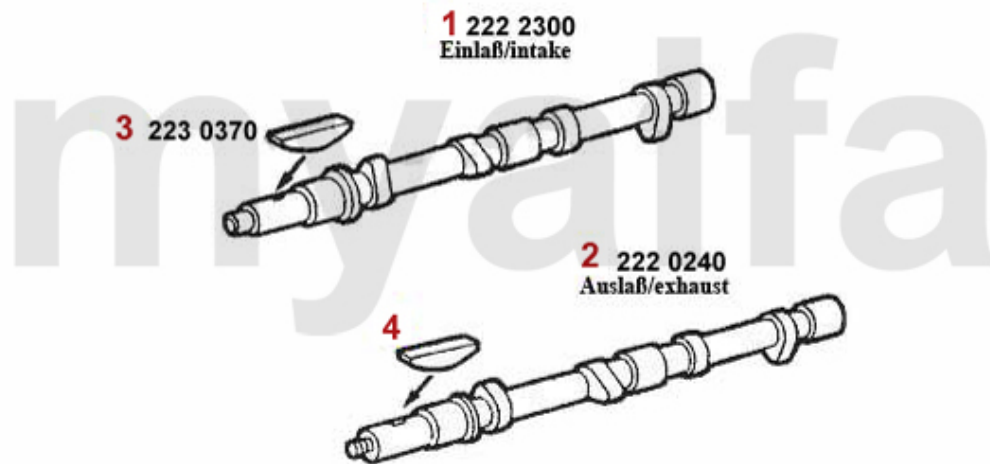

1	2240680	CAM FOLLOWER OE-QUALITY 101/105/115/116/75/155/164	DKK136.99
1	2240710	CAM FOLLOWER DLC RACING MADE IN ITALY 101/105/115/116/75/164	DKK309.08
2	2431140	SET VALVE SHIMS 200 PIECES 2,525 - 3,5 mm, DIAMETER 9mm	DKK4,374.55
2	2430840	SET VALVE SHIMS 205 PIECES 1,5 - 2,5 mm, DIAMETER 9mm	DKK4,374.55
2	2430430	VALVE SHIM 9MM PLEASE SUBMIT THE SIZE YOU NEED	DKK97.04
3	2232960	VALVE COTTER 9MM	DKK14.90
4	2232740	SET VALVE SPRINGS 16 PIECES	DKK665.19
5	2232950	SHIM VALVE CUP / SPRING	DKK27.75
6	2232920	VALVE SPRING CUP	On request
7	2230260	INTAKE VALVE 1600-1750 41 mm	DKK124.42
8	2230270	INTAKE VALVE 2000 CARBURETTOR 44 mm	DKK132.24
9	2330670	VALVE SEAL reinforced inlet/black	On request
10	2231640	VALVE GUIDE SPIDER 1990-93 INJECTION	DKK108.77
11	2230300	EXHAUST VALVE 1600-1750 37 mm	DKK130.65
12	2230320	EXHAUST VALVE 2000 40 mm	DKK164.37

Nockenwelle/Camshaft 75 1.8 Turbo

- 1 22223000 OE. 60523000 CAMSHAFT INTAKE 75 Turbo
- 3 2230370 VALVE SEAT EXHAUST 1300 OVERSIZE 0.10

On request
DKK140.06