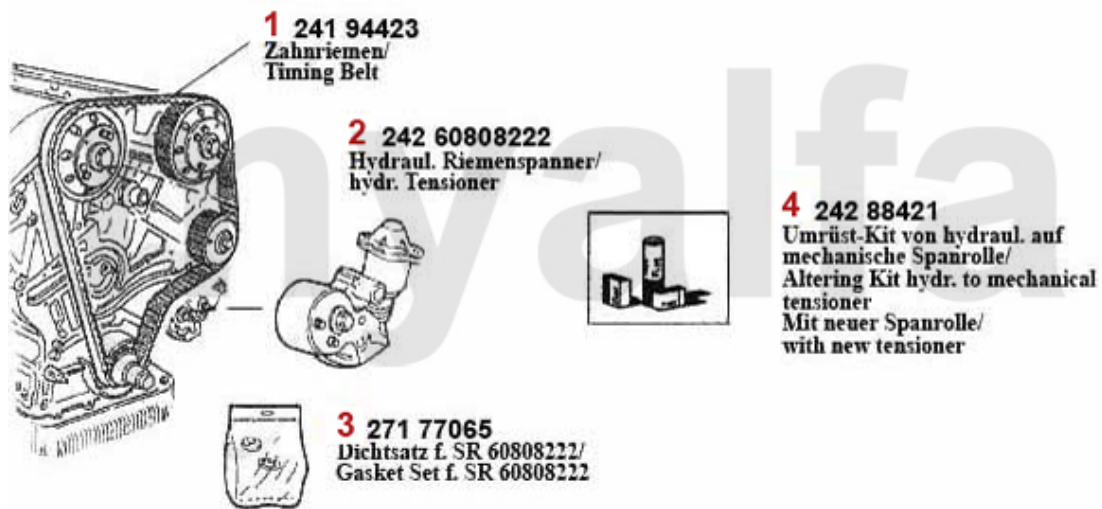

Zahnriemen/Timing Belt 75 2.5/3.0 V6

1	24194423	OE. 60562106 Timing Belt	DKK363.93
2	24208222	Belttensioner hydraulic 75, 155, RZ, SZ,164, GTV6	On request
3	27177065	OE. 60777065 GASKET SET FOR HYDRAULIC BELTSTRETCHER 6-CYL.	DKK305.17
4	24288421	ALTERING KIT TIMING BELT TENSIONER HYDRAULIC TO	DKK1,479.01