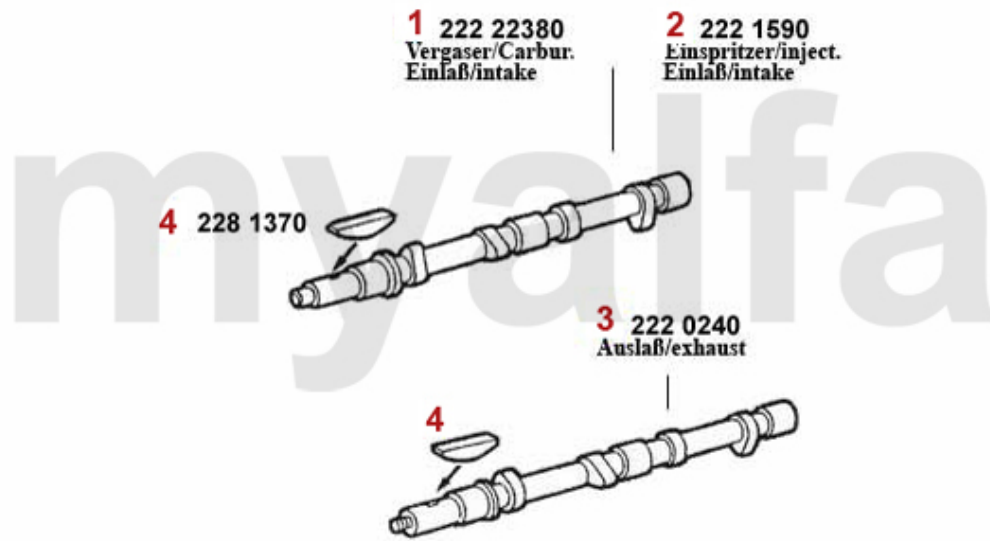

Motorlager/Enginemount 75 2.0/2.4 TD

1 2802387 OE. 60522668 ENGINE MOUNT ALFETTA/GULIETTA, 6,75,90 TD

On request

Nockenwelle/Camshaft 75 1.6/1.8/2.0/IE

4 2281370 WEDGE CAMSHAFT

DKK54.01

1 22222380 Nockenwelle (Einlass) 75, Spider '90 (115),Alfetta, Giulietta 1.6/1.8
Vergaser