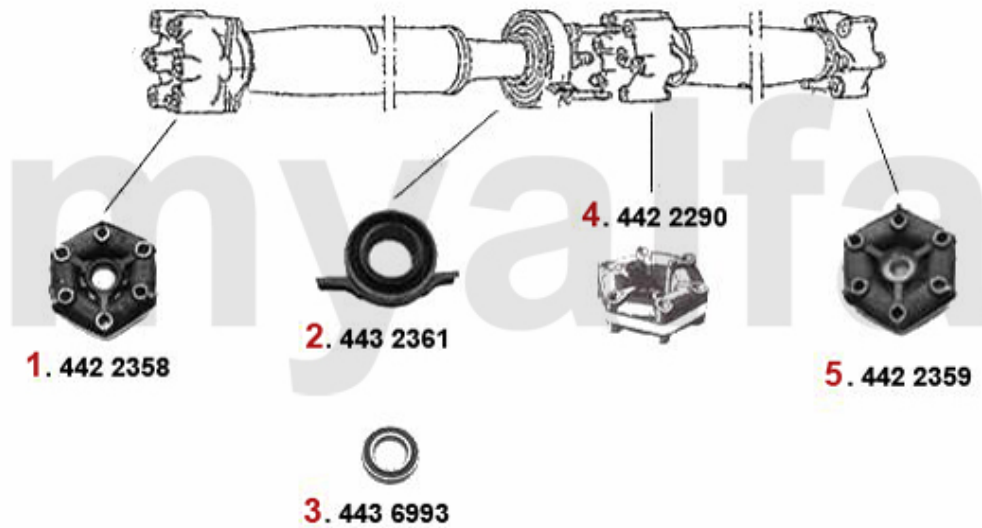

Antriebswelle/Driveshaft 75 2.4 TD

1	4422358	Front Flex disc GTV6, 75, 90 2500-3000 OE. 60518193	DKK1,557.33
2	4432361	OE. 60522599 DRIVE SHAFT SUPPORT 116 6-Cyl.	DKK508.65
3	4436993	OE. 60506993 BEARING FOR PROPSHAFT SUPPORT 116 6-CYL.	DKK194.82
4	4422290	MIDDLE FLEX DISC ALFETTA, GIULIETTA 11.1976 > , 75,90	DKK923.43
5	4422359	REAR FLEX DISC GTV6, 75, 90 2500-3000 OE. 60522592	DKK1,557.33