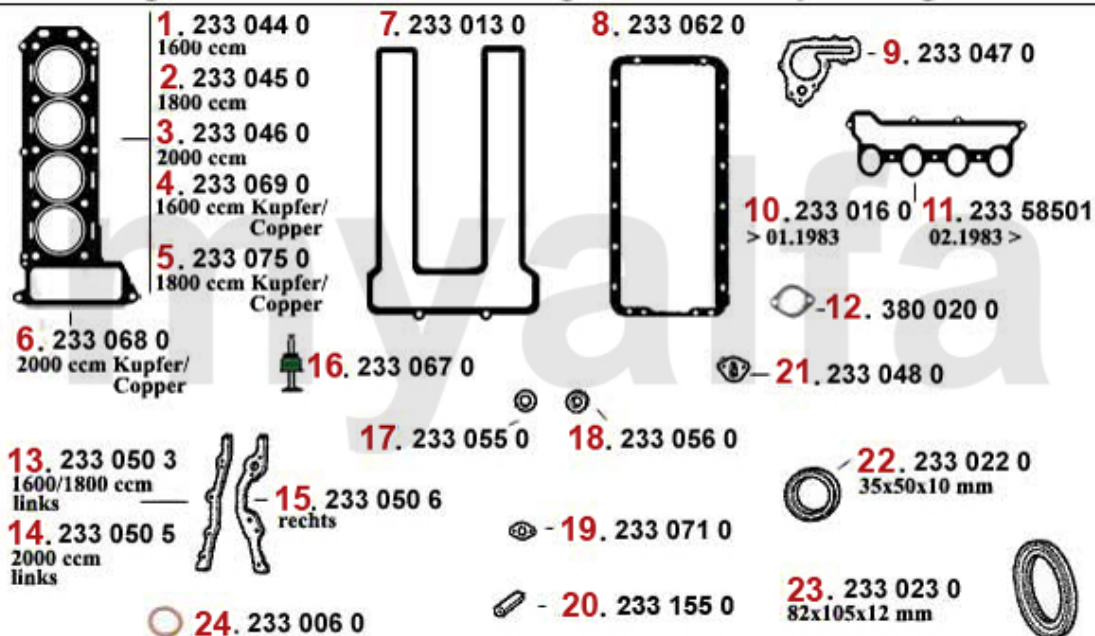

Dichtungen Motor/Gaskets Engine 116 4-Cyl. Vergaser/Carb.

1	2330440	HEAD GASKET 1600 REINZ BEST QUALITY	DKK390.47
2	2330450	HEAD GASKET 1750 REINZ BEST QUALITY	DKK371.76
3	2330460	HEAD GASKET 2000 REINZ BEST QUALITY	DKK434.34
4	2330690	HEAD GASKET 1600 COPPER - 1.85 MM	DKK558.75
6	2330680	HEAD GASKET 2000 COPPER - 1,85MM	DKK558.75
7	2330130	CAM COVER GASKET WITH SILICONE STRIP	DKK205.81
7	2330650	VALVE COVER GASKET REINZ (2mm)	DKK296.98
8	2330620	UPPER SUMP GASKET WITH SILICONE STRIP	DKK254.32
9	2330470	WATERPUMP GASKET - 105, 115, 101 1600 - FOR MECHNICAL REV-COUNTER	DKK44.61
10	2330160	INTAKE MANIFOLD GASKET 1600-2000 CARBURETTOR MODELS FROM 1968 ON	DKK106.44
11	23358501	INTAKE MANIFOLD GASKET SPIDER 1600 1990-93	DKK147.88
12	3800200	GASKET CYLINDER HEAD / EXHAUST MANIFOLD	DKK28.96
16	2330670	VALVE SEAL reinforced inlet/black	On request
17	2330550	CAM COVER SCREW GASKET ALUMINIUM (SET 2PC) 750/101/102/106/105/116	DKK25.05
18	2330560	CAM COVER SCREW GASKET FIBRE	DKK46.19
19	2330710	GASKET REV COUNTER ALIGNMENT	DKK22.72
20	2331550	MAIN BEARING 'CIGARETTE' OIL SEAL	DKK30.92
21	2330480	PUEL PUMP GASKET	DKK18.81
22	2330220	OIL SEAL CRANK SHAFT FRONT 35/50/10	DKK74.31
23	2330230	OIL SEAL CRANK SHAFT REAR 82/105/12 750/101/105/115/116 UP TO 1989, OEM QUALITY	DKK257.49
24	2330060	SUMP PLUG WASHER SUMP / TRANSMISSION / DIFFERENTIAL	DKK12.48