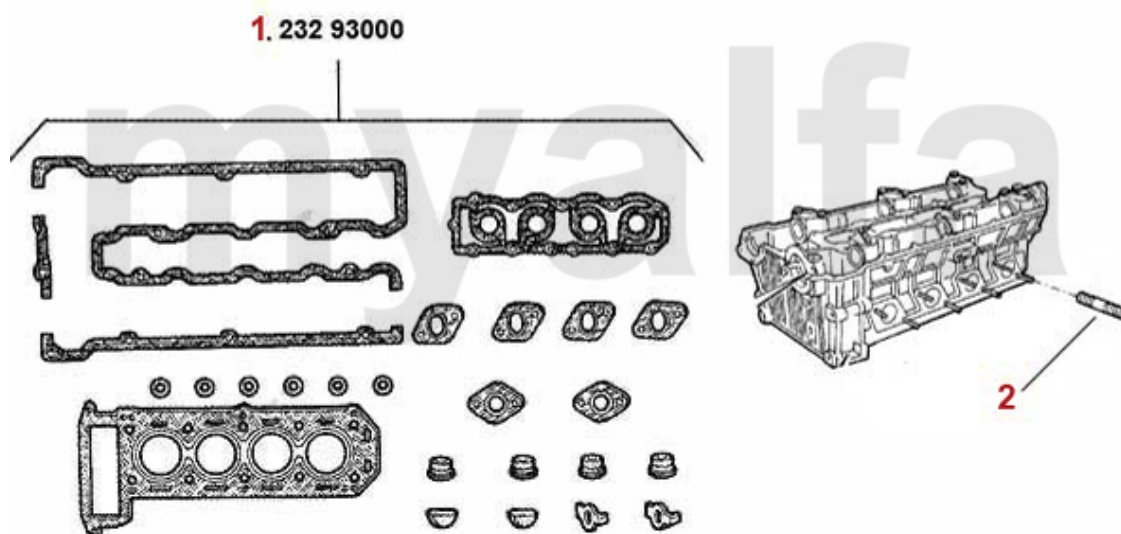

Kopfdichtsatz/Head Set 75 2.0 TS

1 23293000 HEAD GASKET SET REINZ O.E.:60777999

DKK1,557.33

2 2281030 STUD HEAD - EXHAUST 75TS

On request