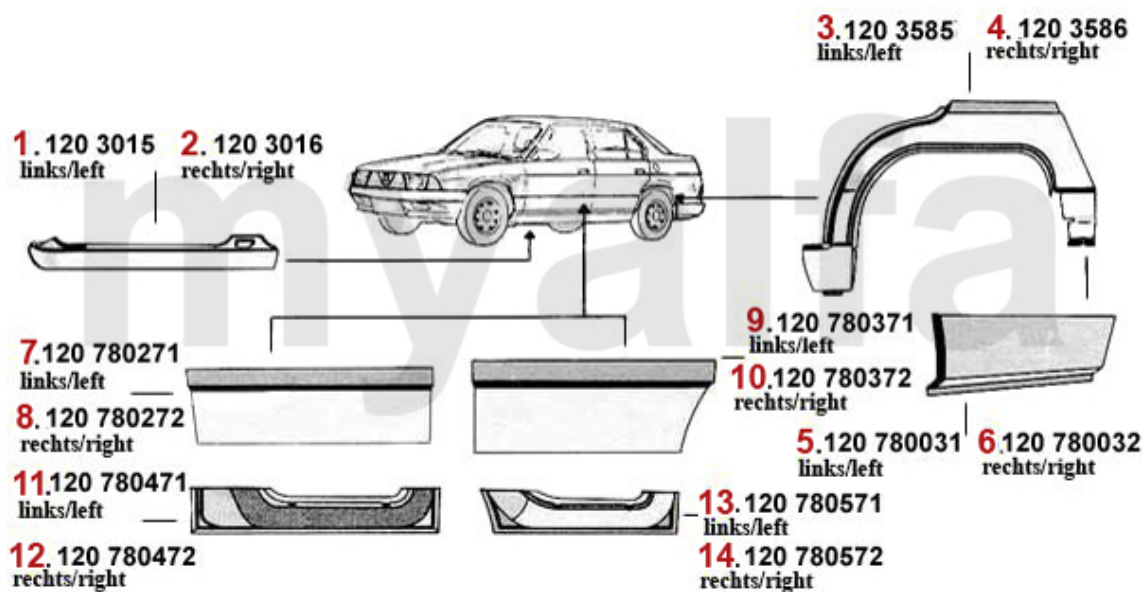

Reparaturbleche/Repair Panels 75

1	1203015	LEFT ROCKER PANEL 75	On request
2	1203016	RIGHT ROCKER PANEL 75	On request
3	1203585	REAR WHEEL ARCH 75 LEFT	DKK508.65
4	1203586	REAR WHEEL ARCH 75 RIGHT	DKK508.65
5	12080031	Anschlußblech links 75	On request
6	12080032	Anschlußblech rechts 75	On request
7	12080271	OUTER LEFT DOOR PANEL 75	DKK293.44
8	12080272	OUTER RIGHT DOOR PANEL 75	DKK293.44
9	12080371	Türblech außen HL 75	DKK176.84
10	12080372	Türblech außen HR 75	On request
11	12080471	FRONT LEFT DOOR BUTTOM PANEL 75	DKK176.84
12	12080472	FRONT RIGHT DOOR BUTTOM PANEL 75	DKK176.84
13	12080571	REAR LEFT DOOR BOTTOM REPAIR PANEL 75	DKK293.44
14	12080572	REAR RIGHT DOOR BOTTOM REPAIR PANEL 75	DKK293.44