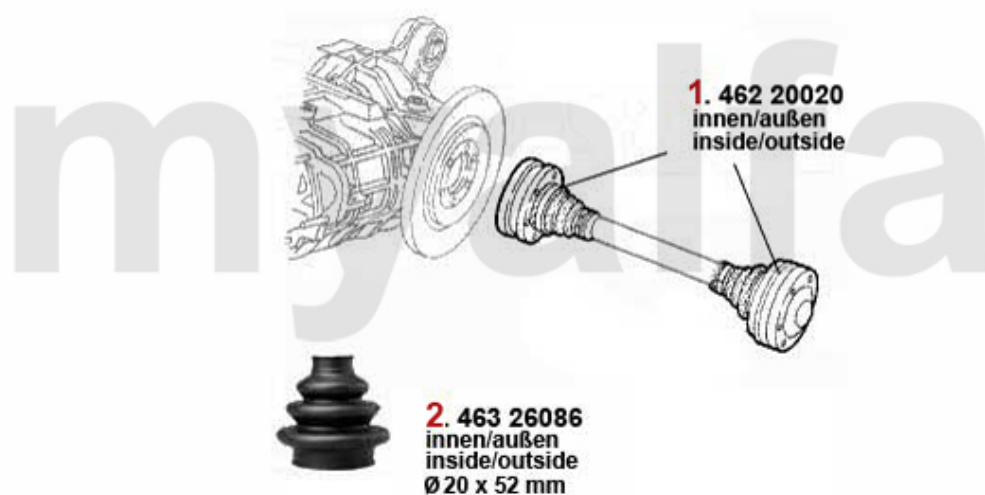

Seitenwelle/Side Shaft 75 2.0 TD

---

1 46220020 INNER/OUTER DRIVESHAFT JOINT 116 4-CYLINDER

DKK1,087.70

2 46326086 OE. 60729242 SIDE SHAFT BOOT SET inside/outside 116-4Cyl.

DKK232.81