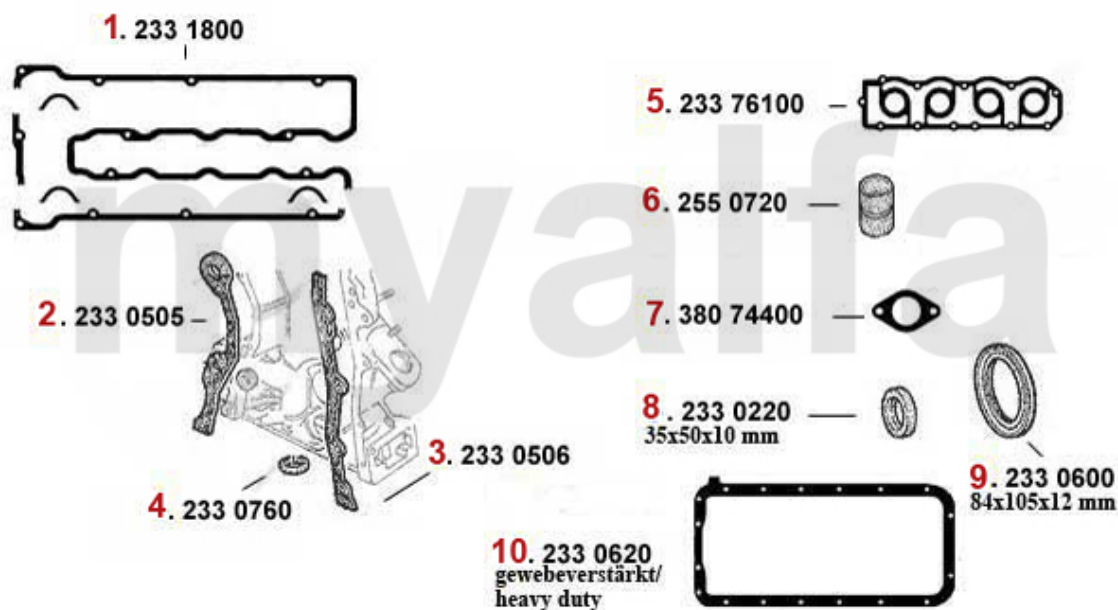

Dichtungen Motor/Gaskets Engine 75 2.0 TS

1	2331800	OE. 60513316 VALVE COVER GASKET SET	DKK221.45
4	2330760	O-RING TIMING COVER 101/105/115/116	DKK38.37
5	23376100	OE. 60558499 GASKET	DKK144.81
6	2550720	HOSE INTAKE MANIFPLD / AIR BOX SPIDER 2000 IE 1990-93	DKK85.68
7	38074400	OE. 60507576 GASKET	DKK48.52
8	2330220	OIL SEAL CRANK SHAFT FRONT 35/50/10	DKK74.31
9	2330600	OIL SEAL CRANK SHAFT REAR 84/105/12 SPIDER IE 1990-93 ORIGINAL QUALITY	DKK273.14
10	2330620	UPPER SUMP GASKET WITH SILICONE STRIP	DKK254.32