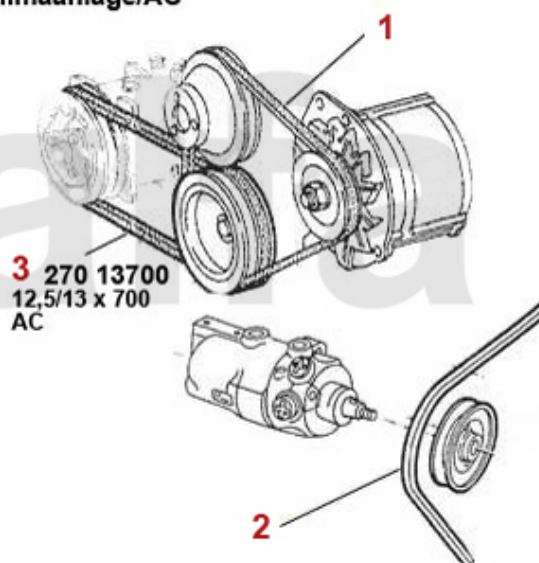

2 27010990 V-BELT POWER STEERING MONTREAL, 9,5 x 990

DKK114.26

3 27013890 OE. 60534863 V-BELT 13x900 AC

DKK128.33

Keilriemen/V-Belt 75 2.0/2.4 TD

ohne/without
Klimaanlage/AC

mit/with
Klimaanlage/AC

1 27001100 V-BELT 9.5x1100 ALFETTA 75,90 2.4 TD