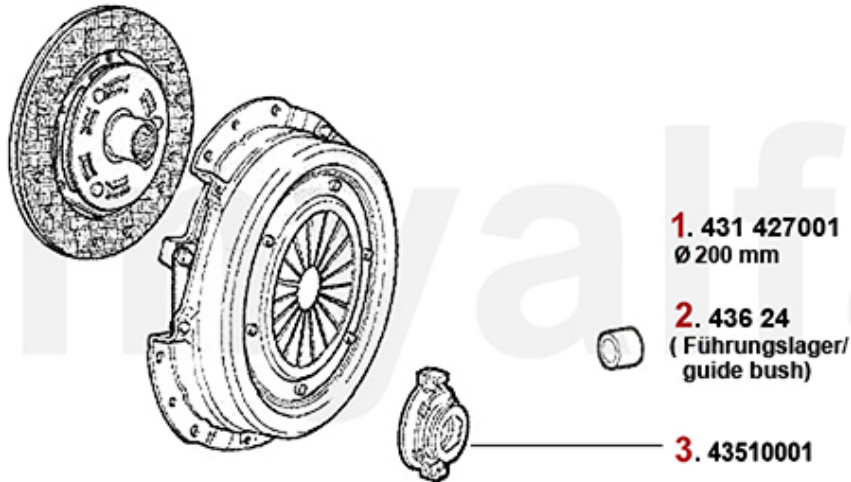

Kupplungs-Kit/Clutch Set 75 1.6/IE

1	43142701	CLUTCH KIT 116 1.3 - 1.6	DKK2,965.94
2	43624	OE. 60522024 NEEDLE BEARING	DKK351.36
3	43510001	RELEASE BEARING ALFETTA/ GIULIETTA, 75, 90, GTV 2.0 116	DKK539.94