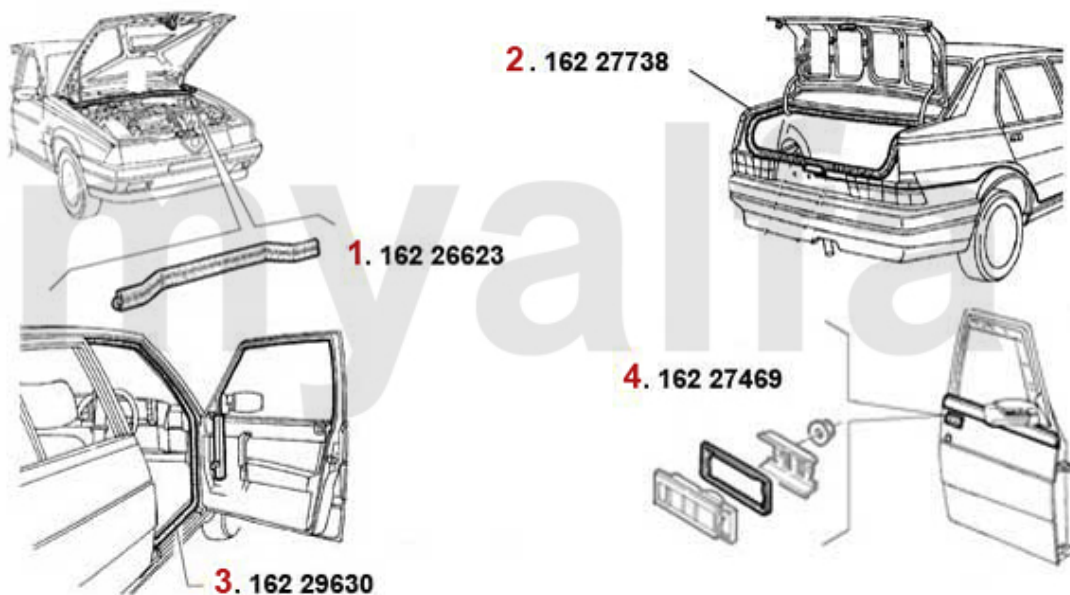

Dichtgummis/Rubber Gasket 75

1	16226623	OE. 60526623 ENG. COMPARTMENT SEAL	DKK215.21
2	16227738	OE. 60527738 TRUNK RUBBER 75	DKK539.94
3	16229630	DOOR RUBBER FRONT OR REAR 75	DKK305.17
4	16227469	OE. 60527469 PLASTIC FRAME FOR OUTER DOOR HANDLE 75	DKK97.78