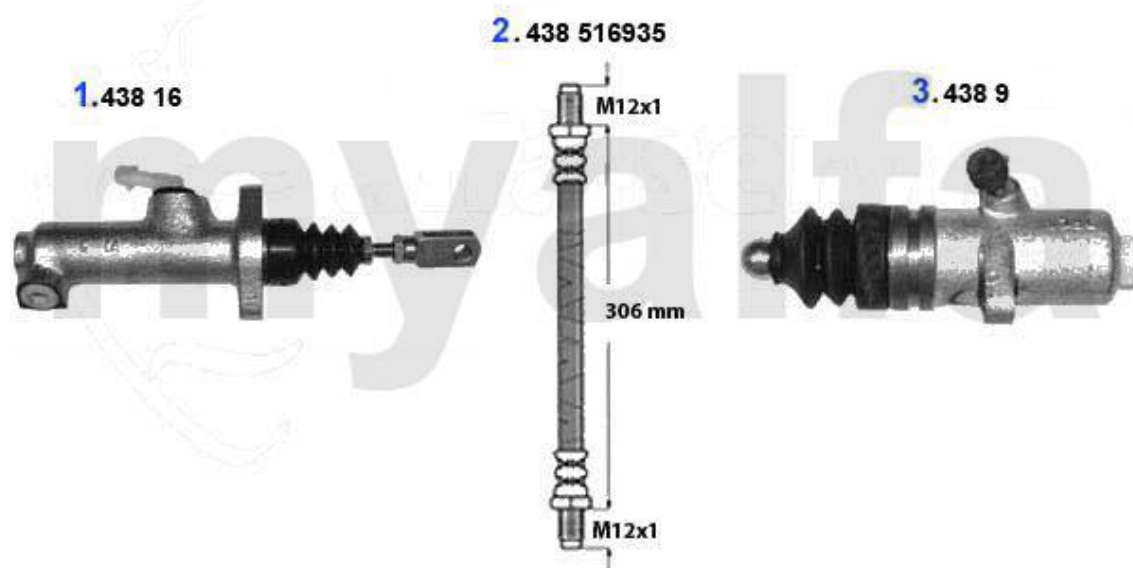

Kupplungs-Kit/Clutch Set 75 2.0 TD

2 43624

OE. 60522024 NEEDLE BEARING

DKK351.36

1 4319003

CLUTCH KIT, ALFETTA, GULIETTA,75, GTV (116), 1.6/1.8/2.0/IE/TS/TD
1974-1992

DKK2,731.17

Kupplungsbetätigung/Clutch Actuation 75 1.6/IE