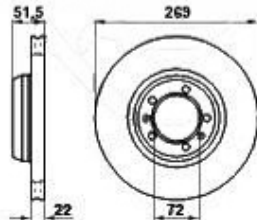

Bremsscheiben/Brakedisks 75

1. 610 101011

1.6/1.8/2.0/1E/TD
vorne/front

2. 610 118351

2.0 TS/1.8 Turbo/2.5/3.0V6
vorne/front
belüftet/ventil.

3. 610 118211

2.4 TD
vorne/front

4. 610 101515

1.6/1.8/2.0/1E/TS/TD
hinten/rear

5. 610 118415

Turbo/V6/2.4TD
hinten/rear

1	61001011	OE.60526087 FRONT BRAKE DISC GIULIETTA 1.3/ 1.6/ 1.8/TURBO,75 1.6/1.8/2.0/TD	DKK618.26
2	61018351	OE. 60522092 FRONT BRAKE DISC 75 VENTIL.	DKK698.44
3	61018211	Bremsscheibe VA 90/75 2.4 TD 6-Zylinder Diesel	DKK602.61
4	61001515	OE. 60701786 REAR BRAKE DISK 116	DKK547.02
5	61018415	OE. 60533971 REAR BRAKE DISC	DKK449.98