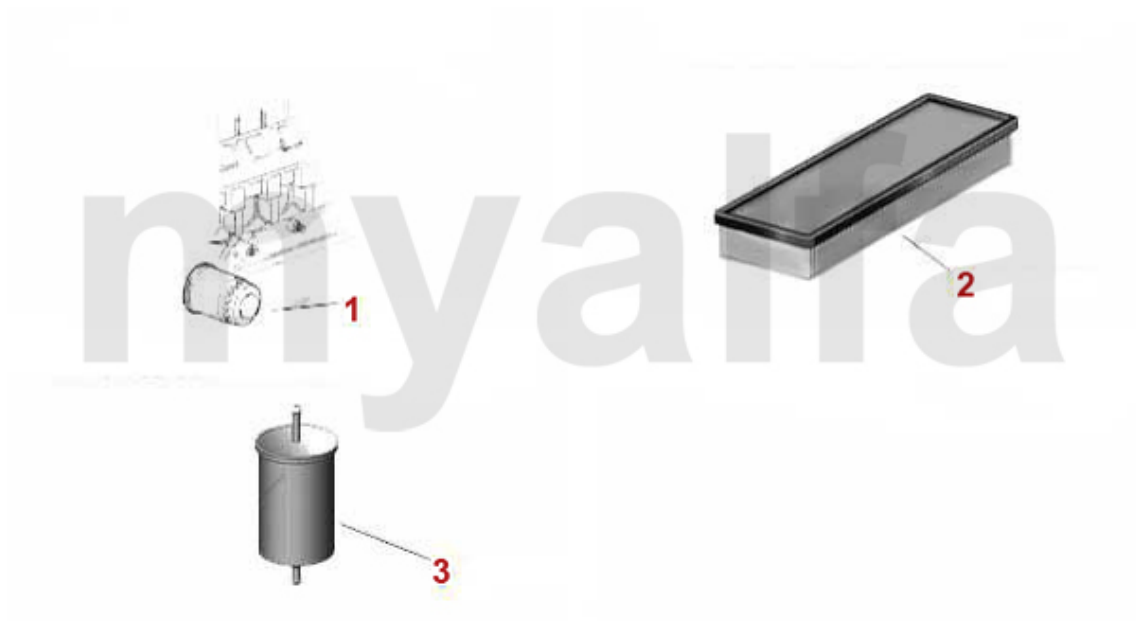

1	291125	OE. 60507080/60808974 OILFILTER	DKK93.13
2	2920150	AIR FILTER SPIDER IE 1986-93/ 75 TS/IE/Turbo	DKK241.85
3	29394	FUEL FILTER 75 2.0 TS LINE FILTER	DKK157.29