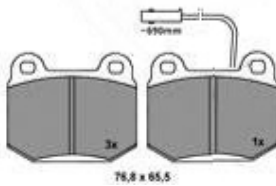

4. 20373
Turbo/TS/V6/TD 10.1989>
vorne/front