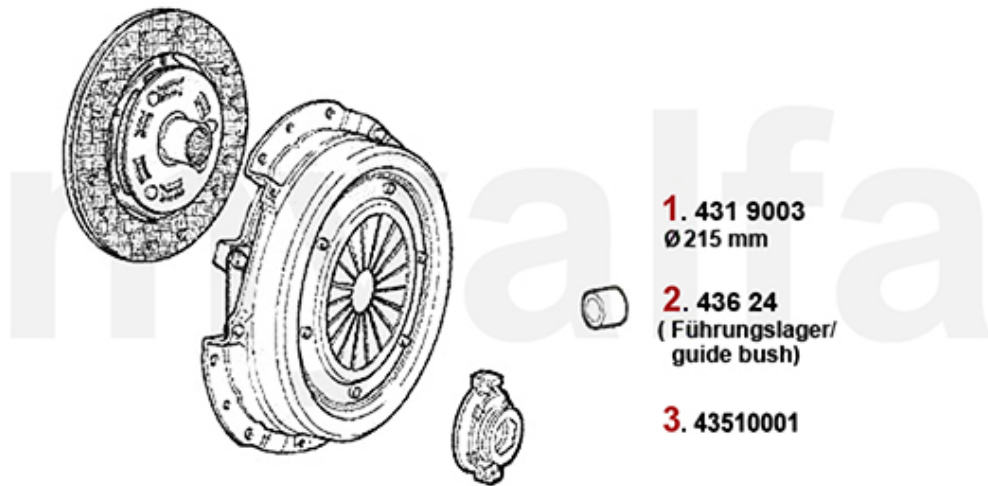

Kupplungs-Kit/Clutch Set 75 1.8/IE

1. 431 9003
Ø 215 mm

2. 436 24
(Führungslager/
guide bush)

3. 43510001

2	43624	OE. 60522024 NEEDLE BEARING	DKK351.36
1	4319003	CLUTCH KIT, ALFETTA, GIULIETTA, 75, GTV (116), 1.6/1.8/2.0/IE/TS/TD 1974-1992	DKK2,731.17
3	43510001	RELEASE BEARING ALFETTA/ GIULIETTA, 75, 90, GTV 2.0 116	DKK539.94