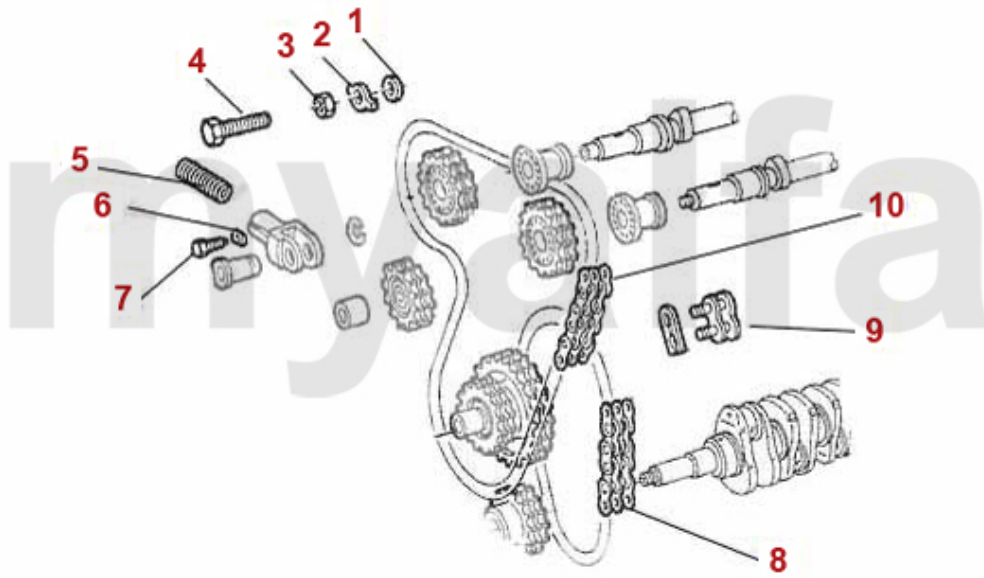

Steuerkette 75 1.8 Turbo

1	2421220	WASHER TIMING CHAIN SPROCKET	On request
2	2281230	TAB WASHER CAMSHAFT	DKK19.56
3	2421210	NUT TIMING CHAIN SPROCKET	DKK17.23
4	2280980	SAFETY SCREW CAMSHAFT	DKK27.38
5	2421200	CHAIN TENSIONER SPRING	DKK57.92
6	2421000	CHAIN TENSIONER LOCKING BLOCK	DKK43.02
7	2421010	CHAIN TENSIONER SCREW	DKK54.01
8	2410470R	TIMING CHAIN 1300 -2000 SHORT IWIS RACING	DKK453.89
8	2410470	BOTTOM TIMING CHAIN 1300-2000 WITHOUT LINK	DKK215.21
8	2410470I	TIMING CHAIN IWIS 1300-2000 SHORT ENDLESS	DKK371.76
9	2410480	TIMING CHAIN LINK	DKK58.67
10	2410460R	TIMING CHAIN 1750/2000 IWIS RACING	DKK743.42
10	2410460I	TIMING CHAIN IWIS 1750-2000 WITH LINK	DKK696.48
10	2410460	TOP TIMING CHAIN 1750-2000 WITH LINK	DKK333.39