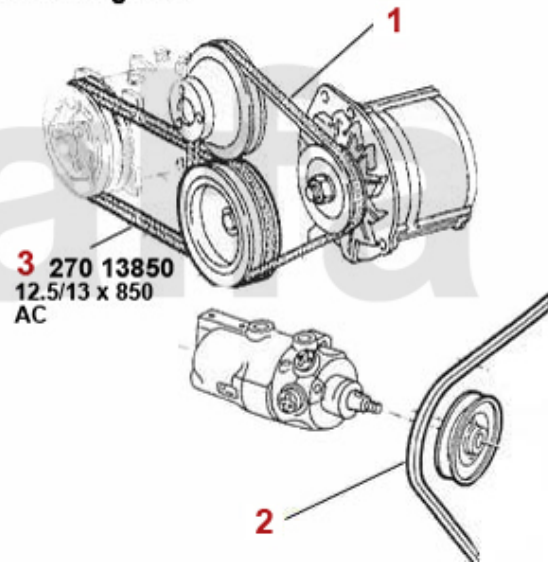

Keilriemen/V-Belt 75 1.6/1.8/2.0/IE

ohne/without
Klimaanlage/AC

mit/with
Klimaanlage/AC

3 27013850 OE. 60805194 V-BELT

DKK136.99

1 2700700 V-BELT 9.5x825

DKK69.66

2 27031125 OE. 60534452 V-BELT