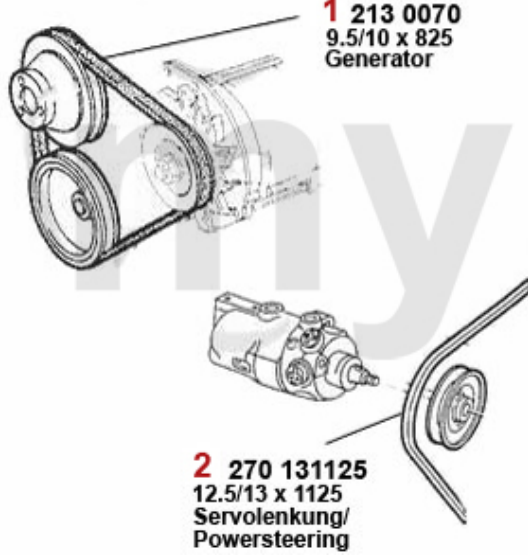

Keilriemen/V-Belt 75 1.6/1.8/2.0/IE

ohne/without
Klimaanlage/AC

mit/with
Klimaanlage/AC

3 27013850 OE. 60805194 V-BELT

DKK136.99

1 2700700 V-BELT 9.5x825

DKK69.66

2 27031125 OE. 60534452 V-BELT