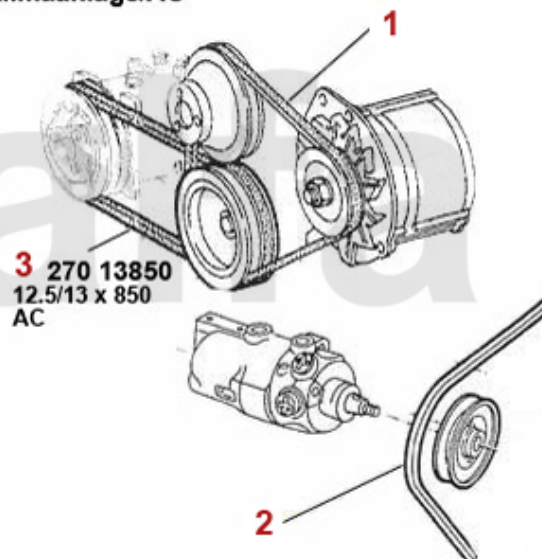

mit/with
Klimaanlage/AC