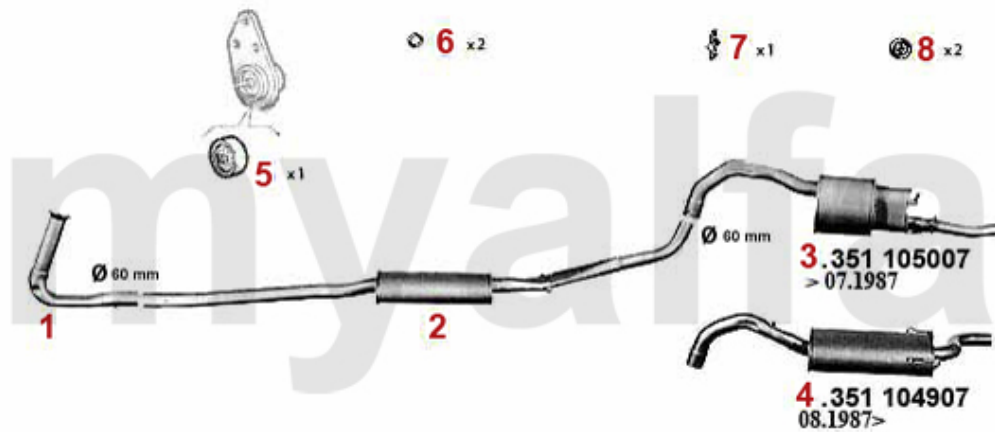

Abgasanlage/Exhaust System 75 1.8 Turbo

75 1.8 TURBO/1.8i TURBO AMERICA (1778 cc)

'86-'91

1	33104301	OE. 60518331 FRONT PIPE	DKK272.30
2	34104306	OE. 60518330 MIDDLE SILENCER	DKK2,026.87
3	35105007	OE. 60530487 REAR SILENCER 75	DKK1,244.24
4	35104907	OE. 60528964 REAR SILENCER 75 1.8 TURBO, 2.5/3.0 V6	DKK1,557.33
5	3800280	GEARBOX EXHAUST HANGER BUSH	DKK74.31
6	38091011	OE. 60521386 RUBBER RING	DKK17.97
7	38091024	OE. 60521407 EXHAUST RUBBER MOUNT	DKK36.78
8	38091012	OE. 60573784 RUBBER RING	DKK19.56