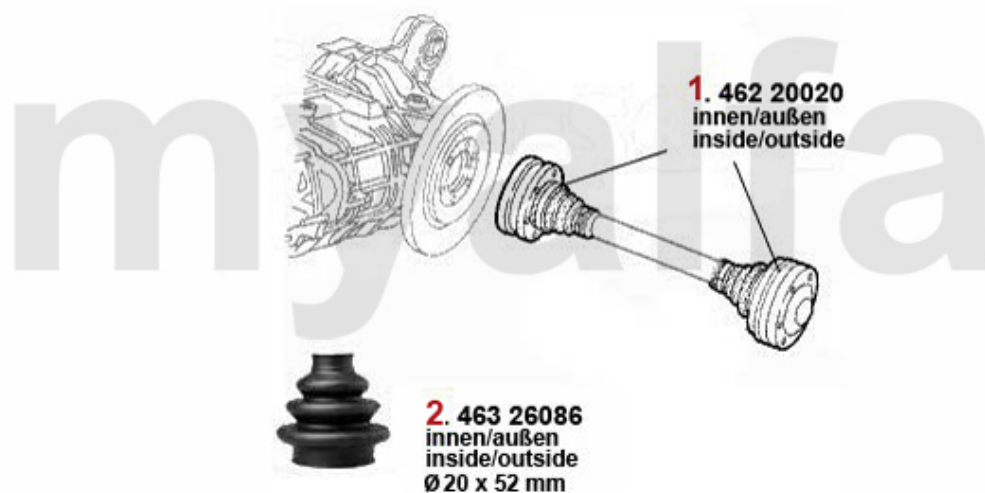

Seitenwelle/Side Shaft 75 1.6/1.8/2.0/IE/TS

---

1 46220020 INNER/OUTER DRIVESHAFT JOINT 116 4-CYLINDER

DKK1,087.70

2 46326086 OE. 60729242 SIDE SHAFT BOOT SET inside/outside 116-4Cyl.

DKK232.81