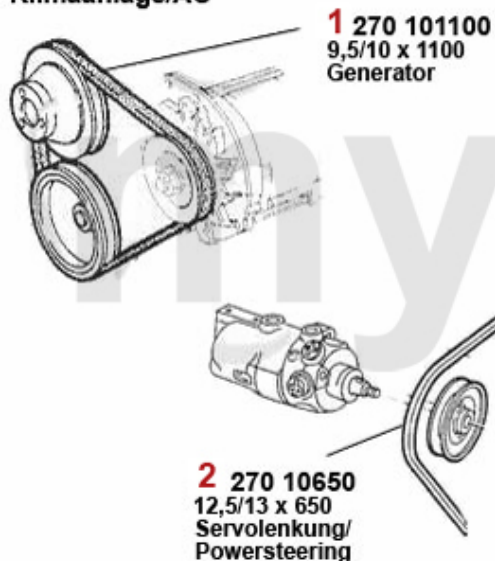

Keilriemen/V-Belt 75 2.0/2.4 TD

ohne/without
Klimaanlage/AC