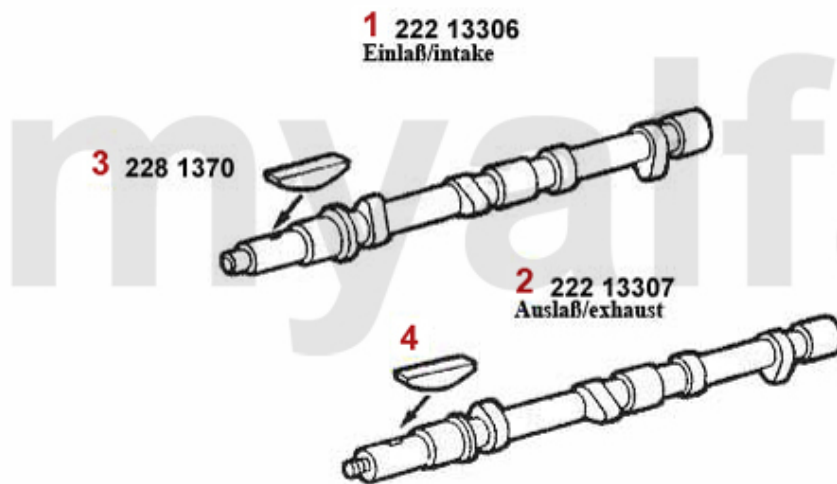

Nockenwelle/Camshaft 75 2.0 TS

1	22213306	Nockenwelle (Einlass) 75,164 Bj. >92 2.0 TS	DKK2,230.34
2	22213307	Camshaft exhaust side 75,164 2.0 TS OE.60513307	On request
3	2281370	WEDGE CAMSHAFT	DKK54.01