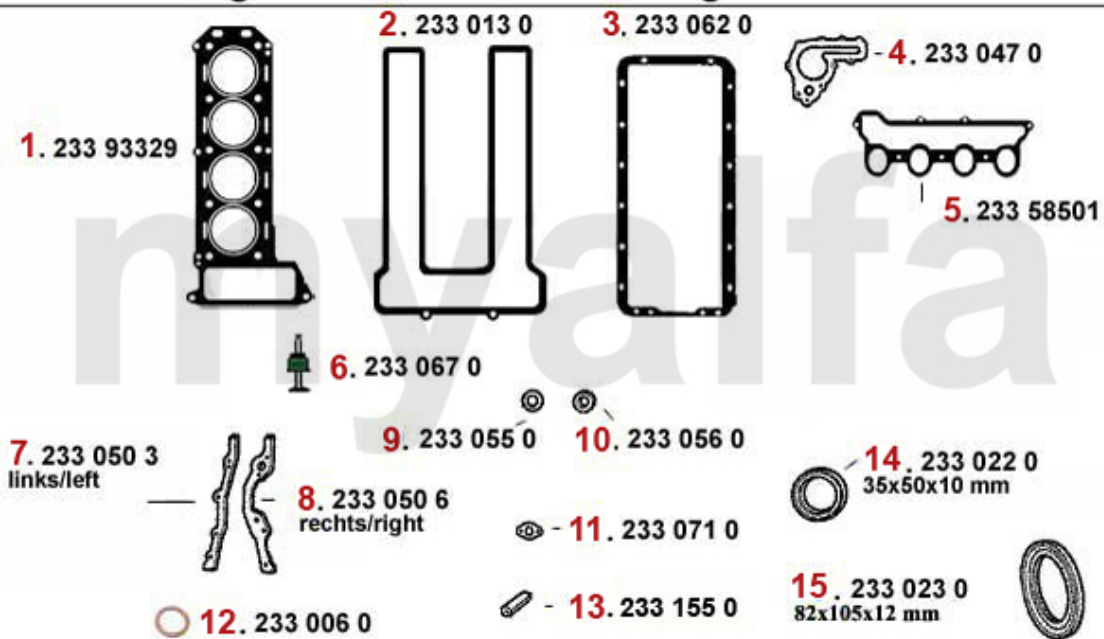

Dichtungen Motor/Gaskets Engine 75 1.8 Turbo

1	23393329	OE. 60593329 HEADGASKET 1.8 TURBO	DKK696.48
2	2330130	CAM COVER GASKET WITH SILICONE STRIP	DKK205.81
2	2330650	VALVE COVER GASKET REINZ (2mm)	DKK296.98
3	2330620	UPPER SUMP GASKET WITH SILICONE STRIP	DKK254.32
4	2330470	WATERPUMP GASKET - 105, 115, 101 1600 - FOR MECHNICAL REV-COUNTER	DKK44.61
5	23358501	INTAKE MANIFOLD GASKET SPIDER 1600 1990-93	DKK147.88
6	2330670	VALVE SEAL reinforced inlet/black	On request
9	2330550	CAM COVER SCREW GASKET ALUMINIUM (SET 2PC) 750/101/102/106/105/116	DKK25.05
10	2330560	CAM COVER SCREW GASKET FIBRE	DKK46.19
11	2330710	GASKET REV COUNTER ALIGNMENT	DKK22.72
12	2330060	SUMP PLUG WASHER SUMP / TRANSMISSION / DIFFERENTIAL	DKK12.48
13	2331550	MAIN BEARING 'CIGARETTE' OIL SEAL	DKK30.92
14	2330220	OIL SEAL CRANK SHAFT FRONT 35/50/10	DKK74.31
15	2330230	OIL SEAL CRANK SHAFT REAR 82/105/12 750/101/105/115/116 UP TO 1989, OEM QUALITY	DKK257.49