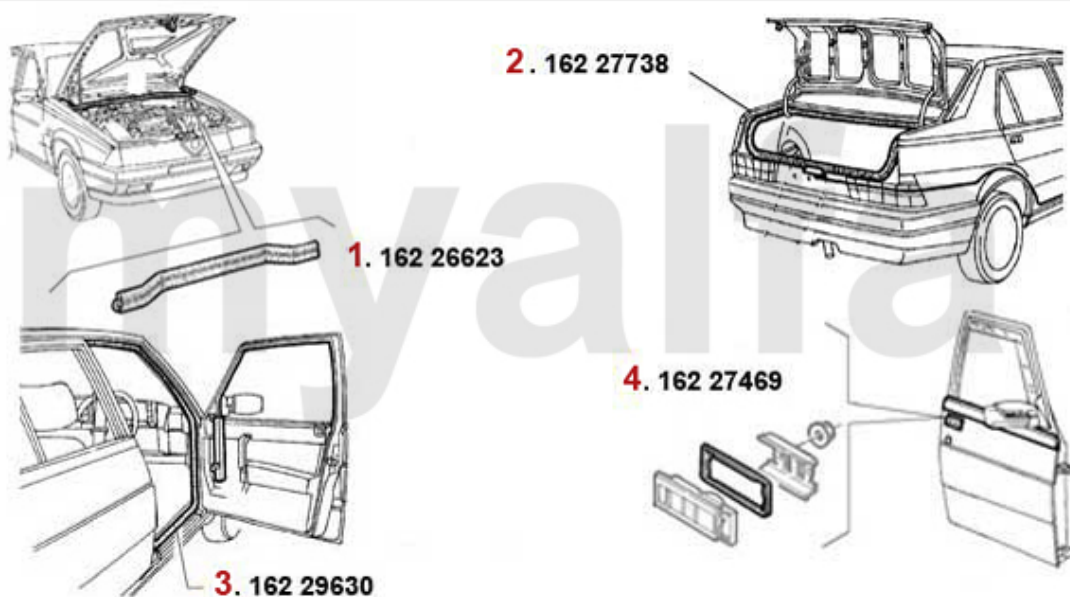

Dichtgummis/Rubber Gasket 75

1	16226623	OE. 60526623 ENG. COMPARTMENT SEAL	DKK215.21
2	16227738	OE. 60527738 TRUNK RUBBER 75	DKK539.94
3	16229630	DOOR RUBBER FRONT OR REAR 75	DKK305.17
4	16227469	OE. 60527469 PLASTIC FRAME FOR OUTER DOOR HANDLE 75	DKK97.78