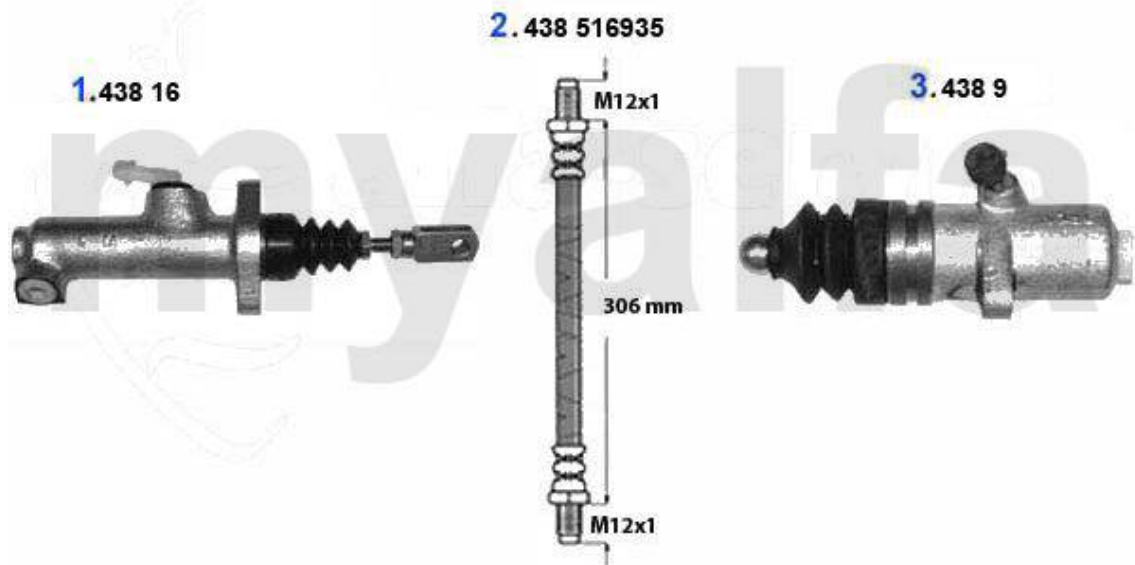

Kupplungsbetätigung/Clutch Actuation 75 1.8/IE

1	43816	OE. 60518194 CLUTCH MASTER CYLINDER 116 1983>	DKK665.19
2	43816935	CLUTCH HOSE 116	DKK154.96
3	4389	OE. 60547341 CLUTCH SLEEVE CYLINDER	DKK508.65