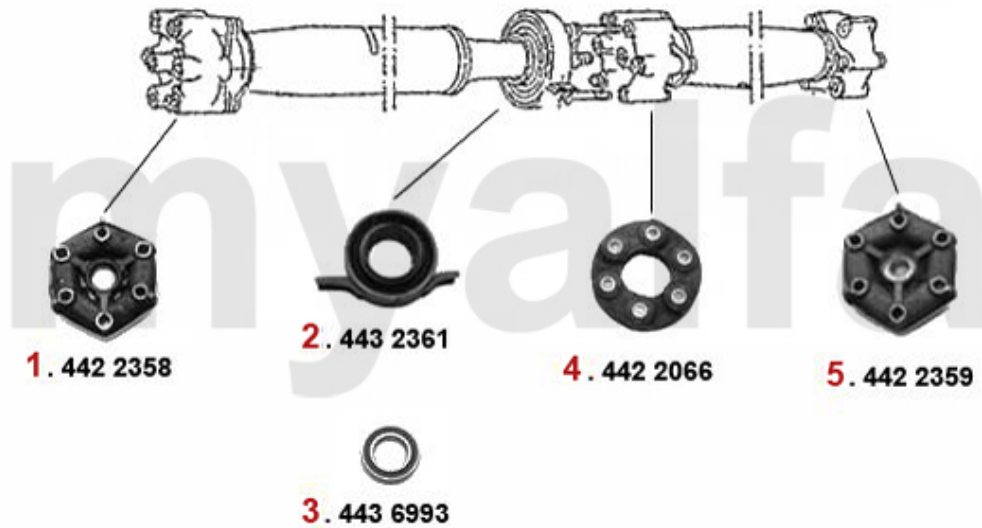

Antriebswelle/Driveshaft 75 1.8 Turbo

1	4422358	Front Flex disc GTV6, 75, 90 2500-3000 OE. 60518193	DKK1,557.33
2	4432361	OE. 60522599 DRIVE SHAFT SUPPORT 116 6-Cyl.	DKK508.65
3	4436993	OE. 60506993 BEARING FOR PROPSHAFT SUPPORT 116 6-CYL.	DKK194.82
4	4422066	OE. 60522066 MIDDLE FLEX DISC GTV6, 75 V6	DKK930.51
5	4422359	REAR FLEX DISC GTV6, 75, 90 2500-3000 OE. 60522592	DKK1,557.33