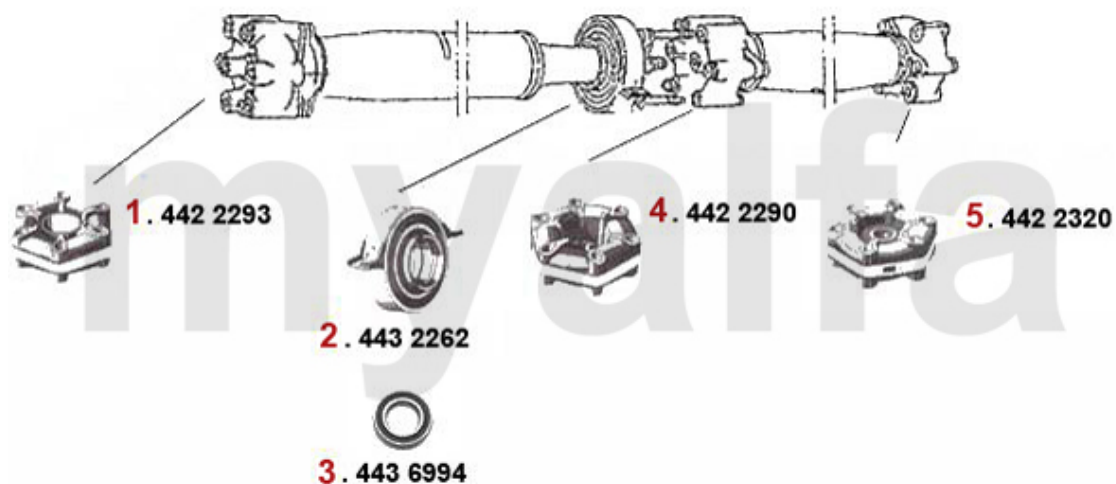

Antriebswelle/Driveshaft 75 1.6/1.8/2.0/IE/TS

1	4422293	FRONT FLEX DISC 116 4-CYLINDERS OE.60521648	DKK665.19
2	4432262	OE. 60505302 PROP SHAFT CENTER SUPPORT 116 4-CYL.	DKK380.32
3	4436994	OE. 60505303 CENTER SHAFT BEARING ALFETTA, GTV (116), GIULIETTA,75 4 CYLINDER	DKK194.82
4	4422290	MIDDLE FLEX DISC ALFETTA, GIULIETTA 11.1976 > , 75,90	DKK923.43
5	4422320	OE.60521631 REAR FLEX DISC 116 4-CYLINDER	DKK680.84