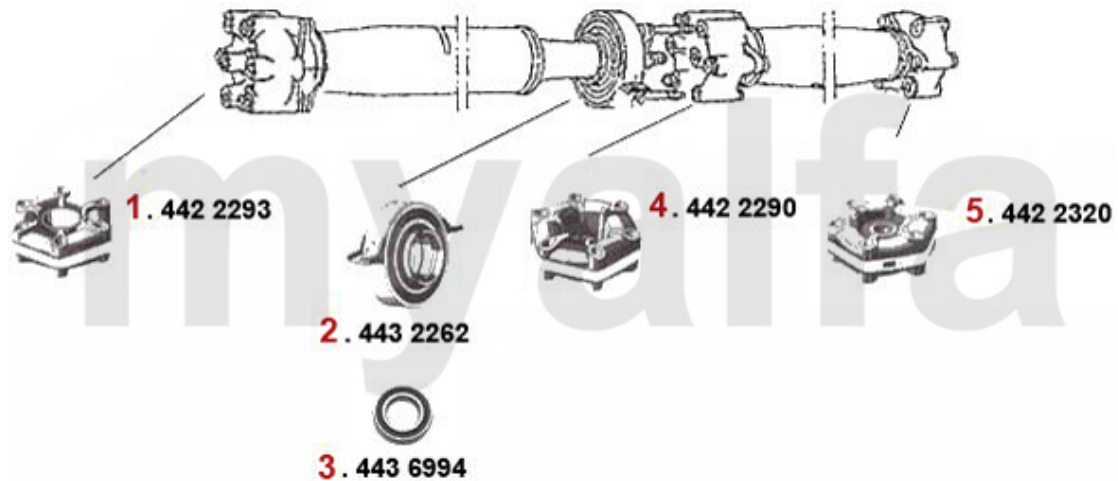

Antriebswelle/Driveshaft 75 1.6/1.8/2.0/IE/TS

1	4422293	FRONT FLEX DISC 116 4-CYLINDERS OE.60521648	DKK665.19
2	4432262	OE. 60505302 PROP SHAFT CENTER SUPPORT 116 4-CYL.	DKK380.32
3	4436994	OE. 60505303 CENTER SHAFT BEARING ALFETTA, GTV (116), GIULIETTA,75 4 CYLINDER	DKK194.82
4	4422290	MIDDLE FLEX DISC ALFETTA, GIULIETTA 11.1976 > , 75,90	DKK923.43
5	4422320	OE.60521631 REAR FLEX DISC 116 4-CYLINDER	DKK680.84