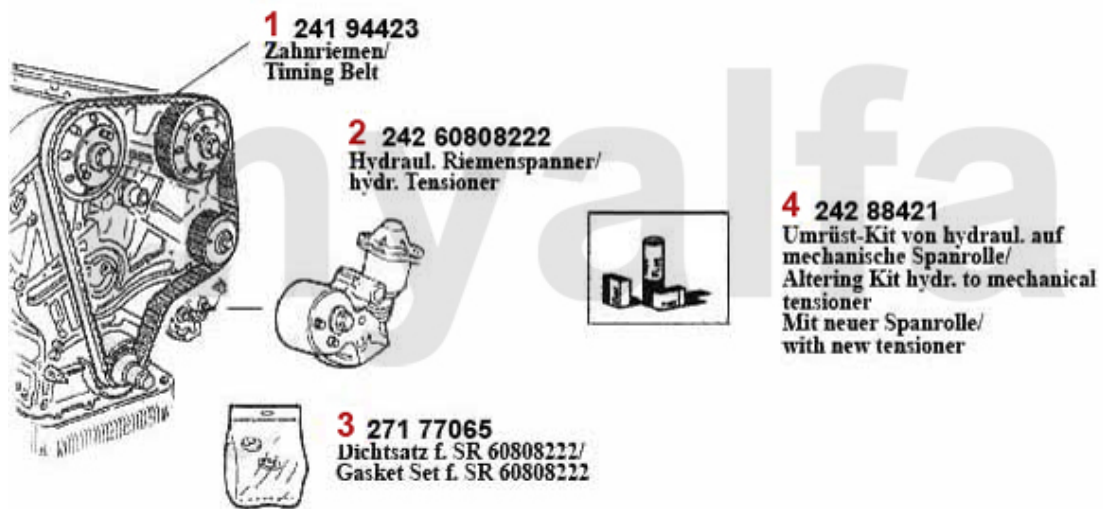

Zahnriemen/Timing Belt 75 2.5/3.0 V6

1	24194423	OE. 60562106 Timing Belt	DKK363.93
2	24208222	Belttensioner hydraulic 75, 155, RZ, SZ,164, GTV6	On request
3	27177065	OE. 60777065 GASKET SET FOR HYDRAULIC BELTSTRETCHER 6-CYL.	DKK305.17
4	24288421	ALTERING KIT TIMING BELT TENSIONER HYDRAULIC TO	DKK1,479.01