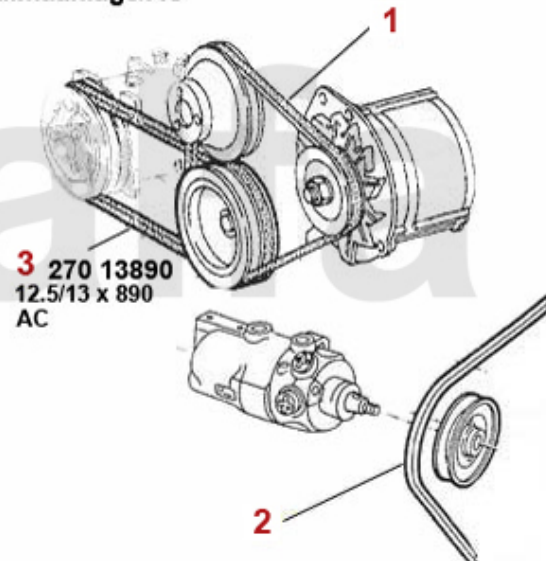

2 27031125 OE. 60534452 V-BELT

DKK154.96

Keilriemen/V-Belt 75 2.5/3.0 V6

ohne/without
Klimaanlage/AC

mit/with
Klimaanlage/AC

1 27010835 OE. 60518176 V-BELT 10x835/838

DKK85.30

2 27010990 V-BELT POWER STEERING MONTREAL, 9,5 x 990