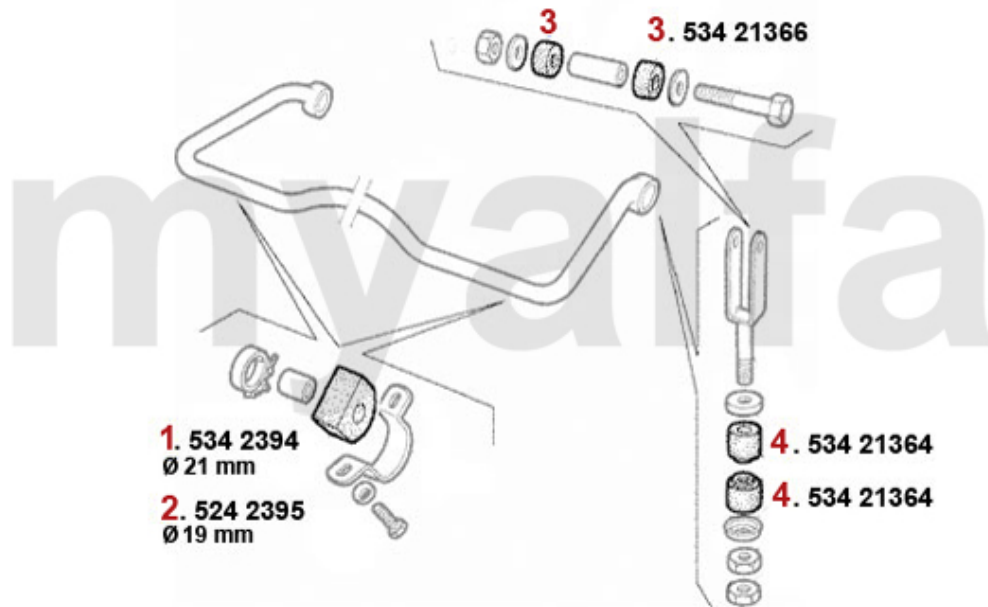

Stabilisator hinten/Stabilizer rear 75

1	5342394	SET ANTI-ROLL BAR RUBBER REAR ALFETTA,GIULIETTA, 75 (21mm)	DKK230.86
2	5242395	SET ANTI-ROLL BAR RUBBER REAR 75 1.6-1.8 ie (19mm) SUPERFLEX	DKK207.39
3	53421366	OE. 60521366 STABILIZER BUSH 75 ,90, ALFETTA, GTV6 (116), GIULIETTA	DKK47.77
4	53421364	OE. 60521364 TIE ROD BUSH ALFETTA, GIULIETTA, GTV6 (116), 75	DKK30.55