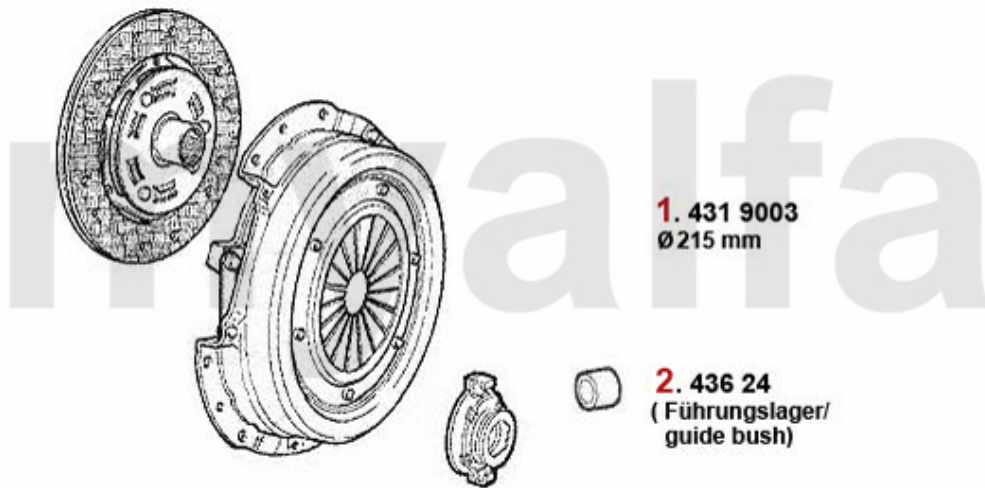

1	43151002	1 DISC CLUTCH KIT 116 6-CYL. SACHS	On request
1	43101300	REPLACEMENT FOR TWIN CLUTCH KIT WITH FLYWHEEL 75 V6, GTV6, ES 30 SZ / RZ	DKK15,455.58
2	43624	OE. 60522024 NEEDLE BEARING	DKK351.36

Kupplungs-Kit/Clutch Set 75 2.0 TD

2 43624

OE. 60522024 NEEDLE BEARING

DKK351.36

1 4319003

CLUTCH KIT, ALFETTA, GULIETTA, 75, GTV (116), 1.6/1.8/2.0/IE/TS/TD
1974-1992

DKK2,731.17