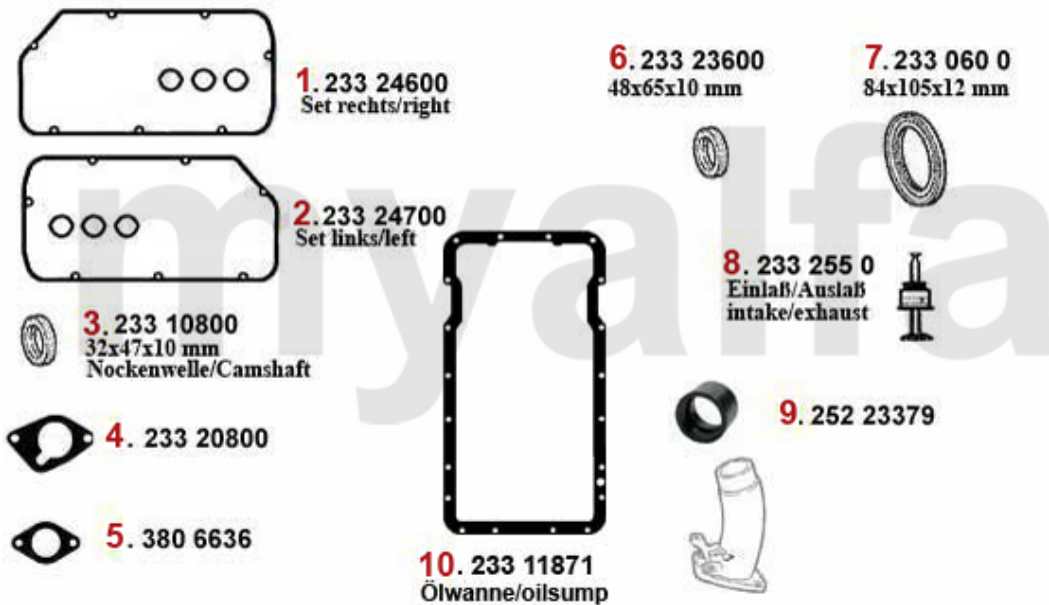

Dichtungen Motor/Gaskets Engine 75 2.5/3.0 V6

1	23324600	OE. 60512948 RIGHT VALVE COVER GASKET	DKK312.25
2	23324700	OE. 60512949 LEFT VALVE COVER GASKET SET	DKK312.25
3	23310800	Seal for Camshaft #606 10 985/561 03 085	DKK97.78
4	23320800	OE. 60777089 GASKET	DKK38.37
5	3806636	OE. 60506636 EXHAUST MANIFOLD GASKET	DKK50.85
6	23323600	OE. 60567605/7 Sealing Gasket	DKK152.63
7	2330600	OIL SEAL CRANK SHAFT REAR 84/105/12 SPIDER IE 1990-93 ORIGINAL QUALITY	DKK273.14
8	2332550	VALVE SEAL REINZ	DKK38.37
9	25223379	OE. 60523379 RUBBER HOSE f.	DKK116.59
10	23311871	OE. 96411871 SEALING GASKET ÖLSUMP 116 6-CYLINDER	DKK269.97
11	23307294	OE. 60507294 RUBBER RING f. SPARK PLUG SHAFT V6/12V	DKK46.19