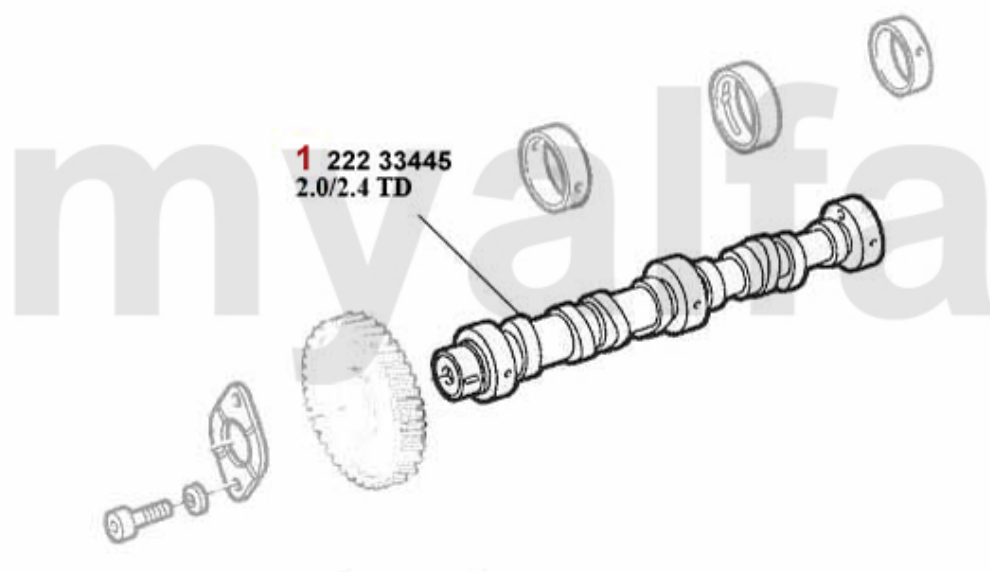

Nockenwelle/Camshaft 75 TD

---

1 22233445 Nockenwelle Alfetta,75,90 2.0/2.4 T D

On request