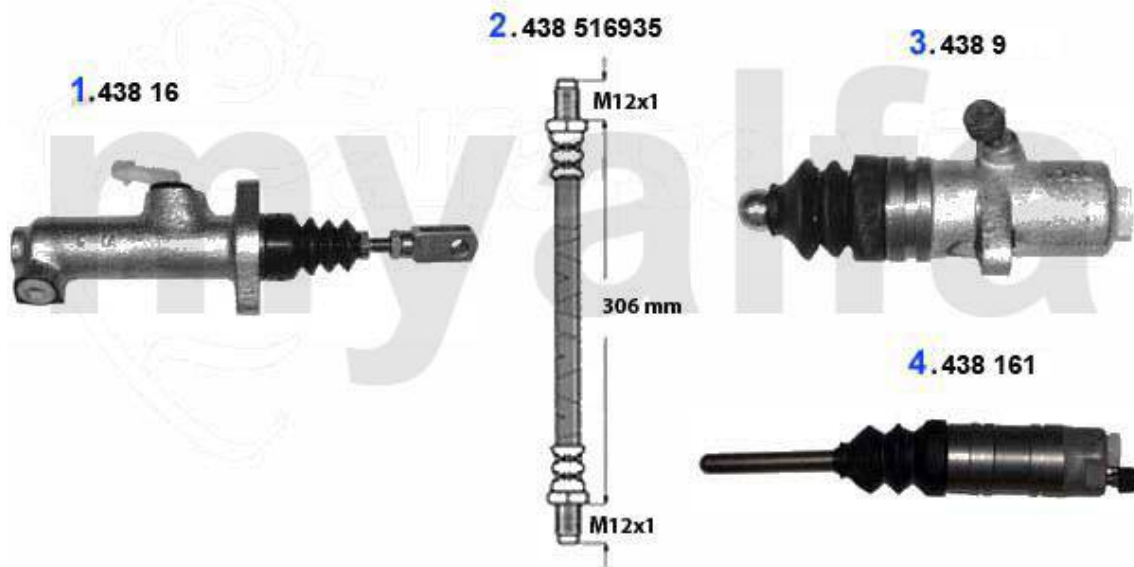

Kupplungsbetätigung/Clutch Actuation 75 1.8 Turbo

1	43816	OE. 60518194 CLUTCH MASTER CYLINDER 116 1983>	DKK665.19
2	43816935	CLUTCH HOSE 116	DKK154.96
3	4389	OE. 60547341 CLUTCH SLEEVE CYLINDER	DKK508.65
4	438161	OE. 60522023 CLUTCH SLAVE CYLINDER	DKK774.71