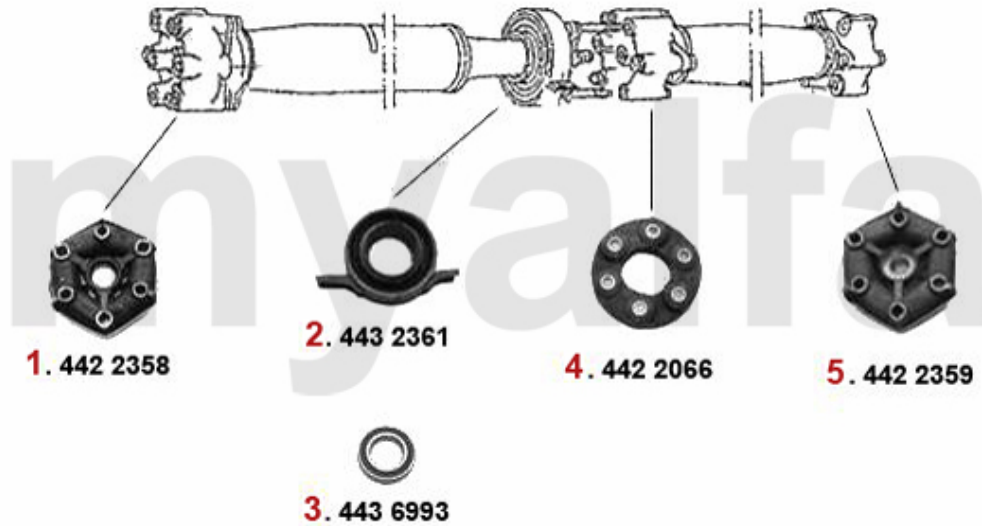

Antriebswelle/Driveshaft 75 2.5/3.0 V6

1	4422358	Front Flex disc GTV6, 75, 90 2500-3000 OE. 60518193	DKK1,557.33
2	4432361	OE. 60522599 DRIVE SHAFT SUPPORT 116 6-Cyl.	DKK508.65
3	4436993	OE. 60506993 BEARING FOR PROPSHAFT SUPPORT 116 6-CYL.	DKK194.82
4	4422066	OE. 60522066 MIDDLE FLEX DISC GTV6, 75 V6	DKK930.51
5	4422359	REAR FLEX DISC GTV6, 75, 90 2500-3000 OE. 60522592	DKK1,557.33