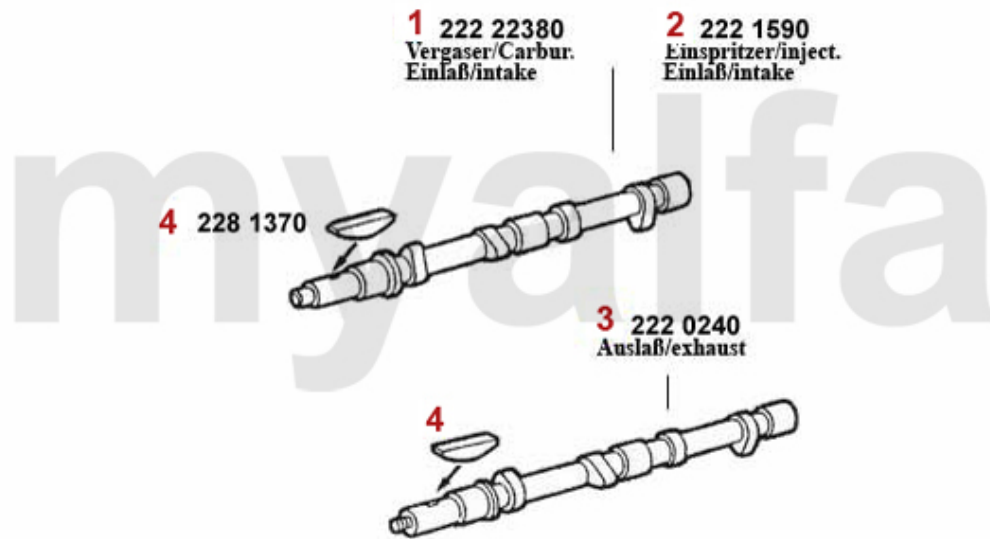

Motorlager/Enginemount 75 2.0/2.4 TD

1 2802387 OE. 60522668 ENGINE MOUNT ALFETTA/GULIETTA, 6,75,90 TD

On request

Nockenwelle/Camshaft 75 1.6/1.8/2.0/IE

4 2281370 WEDGE CAMSHAFT

DKK54.01

1 22222380 Nockenwelle (Einlass) 75, Spider '90 (115),Alfetta, Giulietta 1.6/1.8
Vergaser