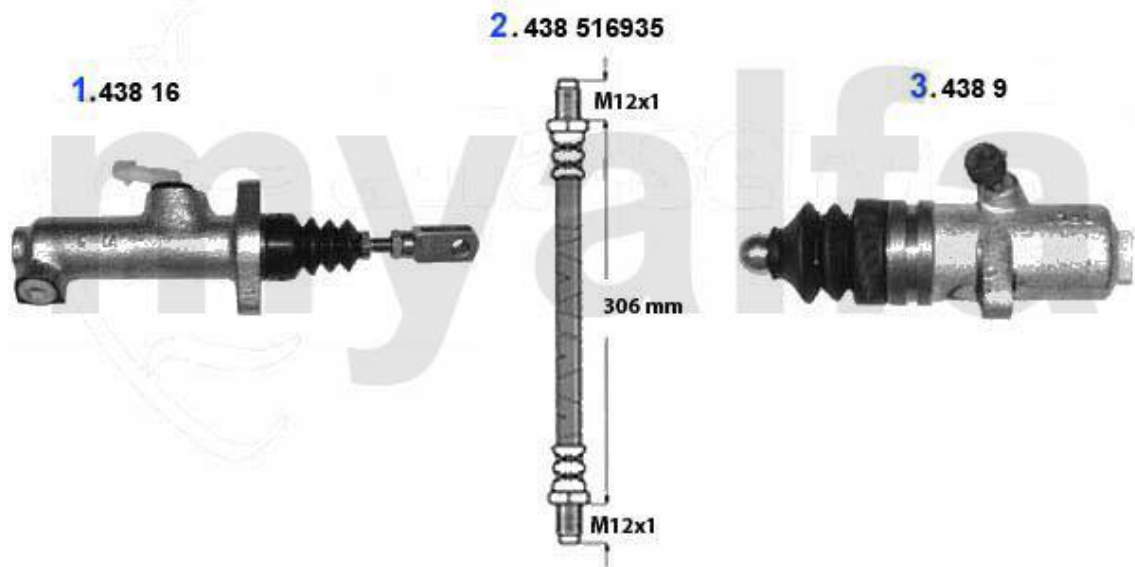

Kupplungsbetätigung/Clutch Actuation 75 2.0 TS

1	43816	OE. 60518194 CLUTCH MASTER CYLINDER 116 1983>	DKK665.19
2	43816935	CLUTCH HOSE 116	DKK154.96
3	4389	OE. 60547341 CLUTCH SLEEVE CYLINDER	DKK508.65