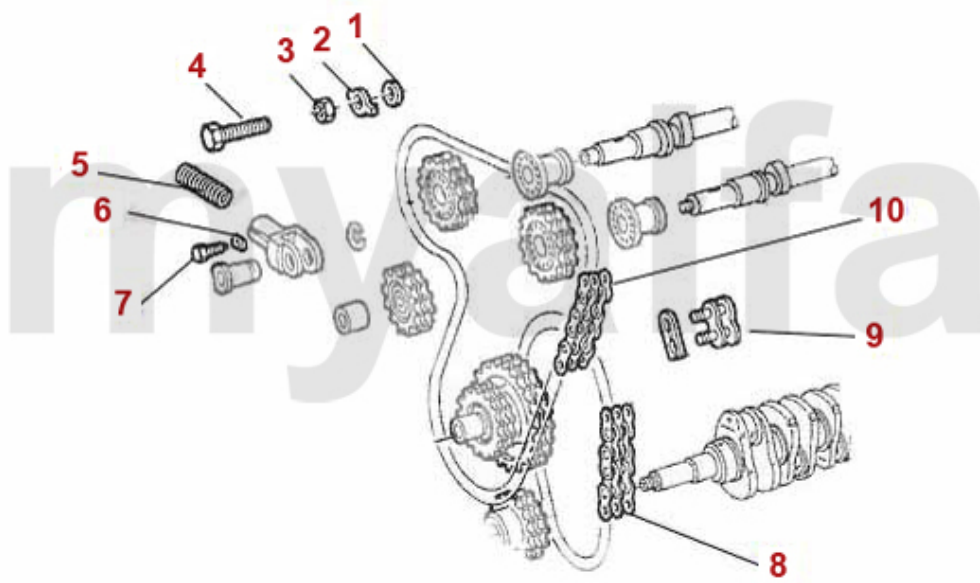

Steuerkette 75 1.8 Turbo

1	2421220	WASHER TIMING CHAIN SPROCKET	On request
2	2281230	TAB WASHER CAMSHAFT	DKK19.56
3	2421210	NUT TIMING CHAIN SPROCKET	DKK17.23
4	2280980	SAFETY SCREW CAMSHAFT	DKK27.38
5	2421200	CHAIN TENSIONER SPRING	DKK57.92
6	2421000	CHAIN TENSIONER LOCKING BLOCK	DKK43.02
7	2421010	CHAIN TENSIONER SCREW	DKK54.01
8	2410470R	TIMING CHAIN 1300 -2000 SHORT IWIS RACING	DKK453.89
8	2410470	BOTTOM TIMING CHAIN 1300-2000 WITHOUT LINK	DKK215.21
8	2410470I	TIMING CHAIN IWIS 1300-2000 SHORT ENDLESS	DKK371.76
9	2410480	TIMING CHAIN LINK	DKK58.67
10	2410460R	TIMING CHAIN 1750/2000 IWIS RACING	DKK743.42
10	2410460I	TIMING CHAIN IWIS 1750-2000 WITH LINK	DKK696.48
10	2410460	TOP TIMING CHAIN 1750-2000 WITH LINK	DKK333.39