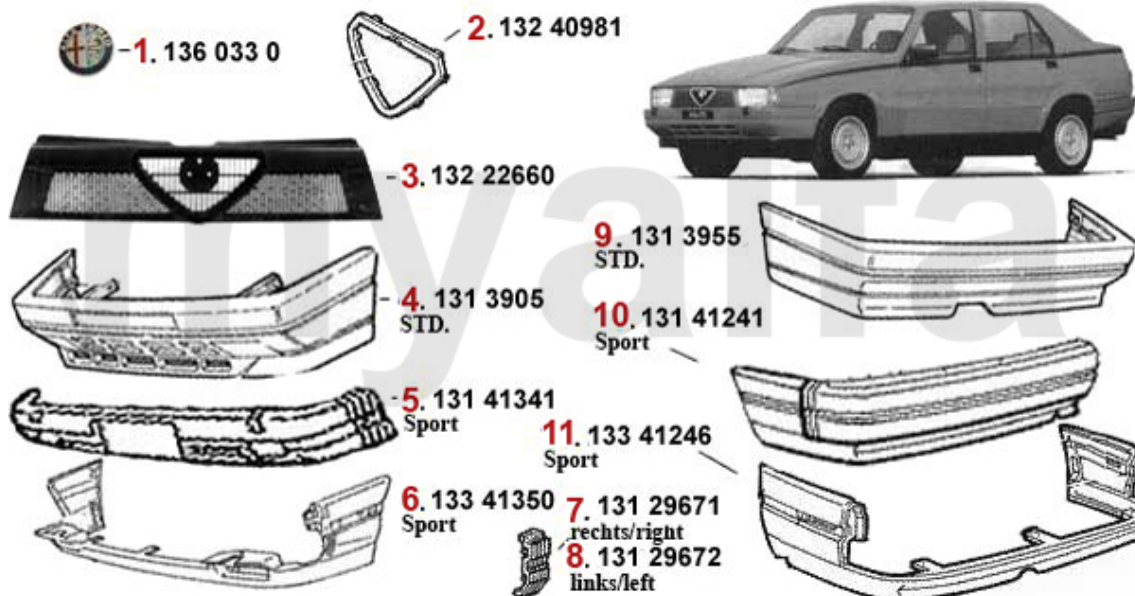

Stoßstangen/Bumpers 75

1	1360330	BADGE 75 mm ALFA ROMEO	DKK289.15
1	1360290	EMBLEM COVER 75MM SELF-ADHESIVE	DKK140.06
3	13222660	Kühlergrill 75 (grundiert)	DKK539.94
4	1313905	Stoßfänger vorne 75	On request
5	13141341	Stoßfänger 75 vorne (Sport)	On request
6	13341350	Spoiler 75 vorne (Sport) kompl.	DKK3,364.23
7	13129671	OE. 60529671 Shield f. Bumper	On request
8	13129672	OE. 60529672 Shield f. Bumper	On request
9	1313955	REAR BUMPER 75	DKK2,368.82
10	13141241	Stoßfänger 75 hinten (Sport) kompl.	On request
11	13341246	REAR BUMPER SPOILER COMPL. 75	DKK3,926.15