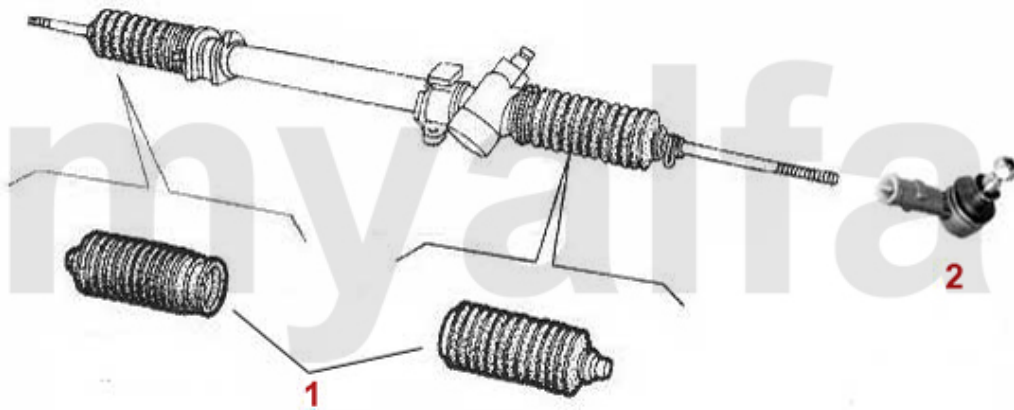

1	5552291	OE. 9943860 STEERING BOOT ZF 116 WITH POWER STEERING	DKK176.84
1	5552911	OE. 60548920 STEERING BOOT SPICA 116 WITHOUT POWER STEERING, 29/37 mm	DKK163.53
2	554180	OE. 60521320 TIE ROD END ALFETTA, GTV6, GIULIETTA, 75, 90, RZ, SZ	DKK223.03