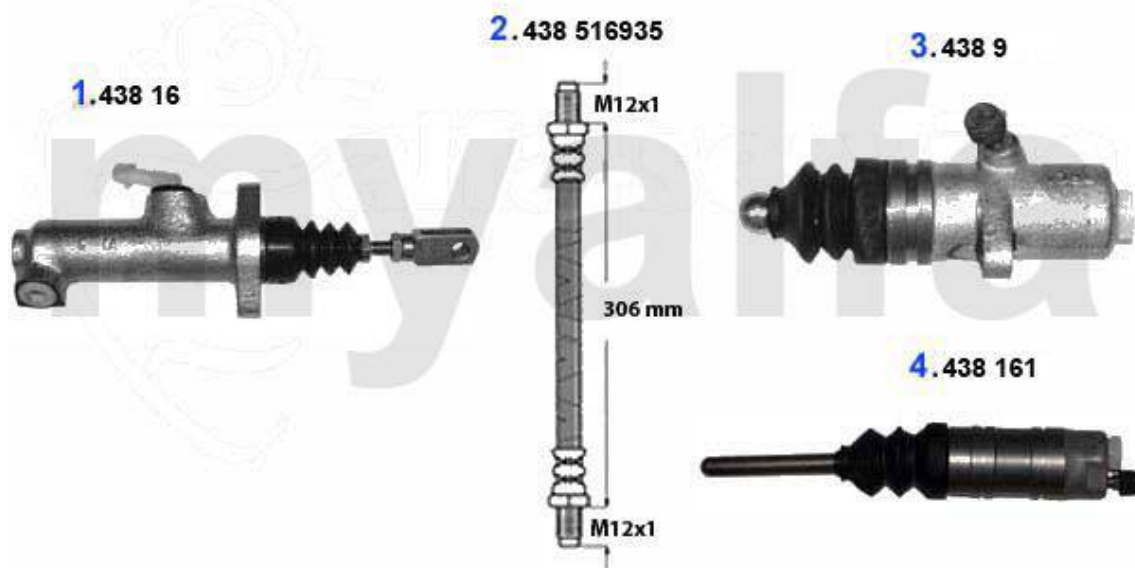

Kupplungsbetätigung/Clutch Actuation 75 1.8 Turbo

1	43816	OE. 60518194 CLUTCH MASTER CYLINDER 116 1983>	DKK665.19
2	43816935	CLUTCH HOSE 116	DKK154.96
3	4389	OE. 60547341 CLUTCH SLEEVE CYLINDER	DKK508.65
4	438161	OE. 60522023 CLUTCH SLAVE CYLINDER	DKK774.71