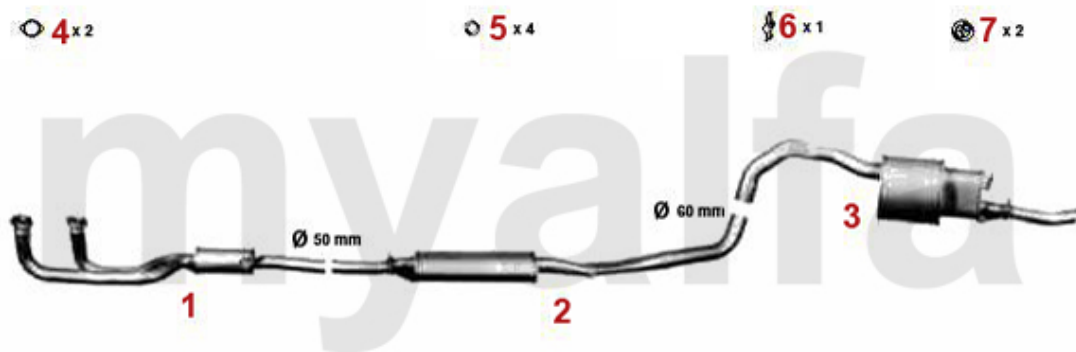

Abgasanlage/Exhaust System 75 2.0 TS

75 2.0 Twin Spark

1987 - 92

1	33205003	PRESILENCER 75 1.6 - 2.0 IE TS Bj. 87-92	DKK1,322.56
2	34105006	OE. 60530486 MIDDLE SILENCER 75 wo. CAT.	DKK1,561.24
3	35105007	OE. 60530487 REAR SILENCER 75	DKK1,244.24
4	38094413	OE. 60777697 GASKET	DKK54.01
5	38091011	OE. 60521386 RUBBER RING	DKK17.97
6	38091024	OE. 60521407 EXHAUST RUBBER MOUNT	DKK36.78
7	38091012	OE. 60573784 RUBBER RING	DKK19.56