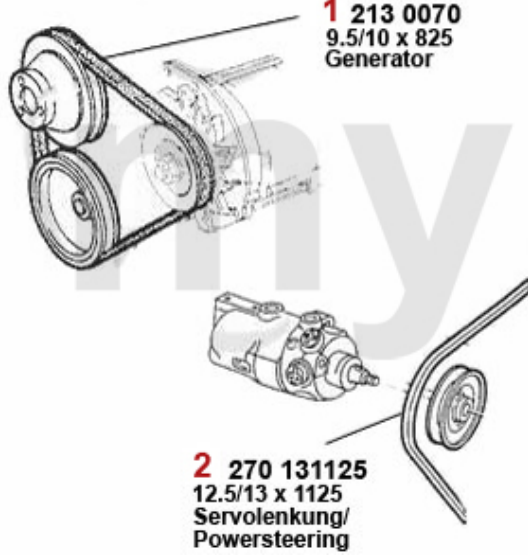

Keilriemen/V-Belt 75 1.6/1.8/2.0/IE

ohne/without
Klimaanlage/AC

mit/with
Klimaanlage/AC

- 3** 27013850 OE. 60805194 V-BELT
- 1** 2700700 V-BELT 9.5x825
- 2** 27031125 OE. 60534452 V-BELT

- DKK136.99**
- DKK69.66**
- DKK154.96**