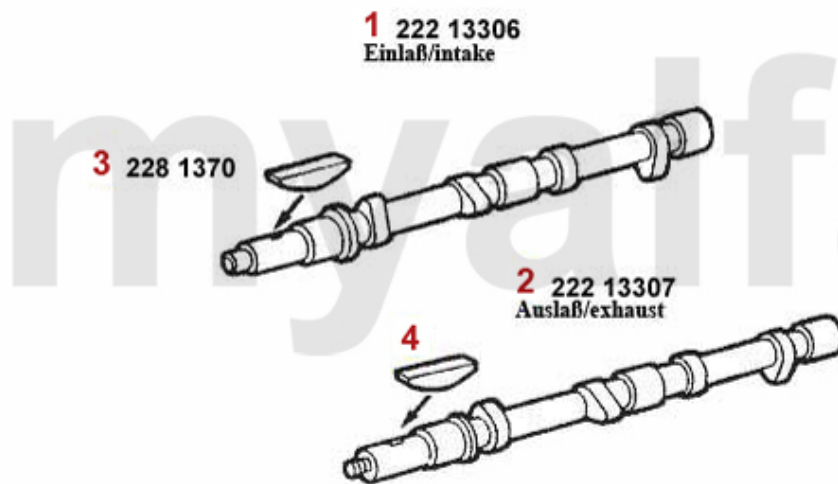

1	2240680	CAM FOLLOWER OE-QUALITY 101/105/115/116/75/155/164	DKK136.99
1	2240710	CAM FOLLOWER DLC RACING MADE IN ITALY 101/105/115/116/75/164	DKK309.08
2	2431140	SET VALVE SHIMS 200 PIECES 2,525 - 3,5 mm, DIAMETER 9mm	DKK4,374.55
2	2430840	SET VALVE SHIMS 205 PIECES 1,5 - 2,5 mm, DIAMETER 9mm	DKK4,374.55
2	2430430	VALVE SHIM 9MM PLEASE SUBMIT THE SIZE YOU NEED	DKK97.04
3	2232740	SET VALVE SPRINGS 16 PIECES	DKK665.19
4	2332550	VALVE SEAL REINZ	DKK38.37
5	2232950	SHIM VALVE CUP / SPRING	DKK27.75
6	2231650	VALVE GUIDE EXHAUST 75 1.8 TURBO	DKK113.43
7	2232920	VALVE SPRING CUP	On request
8	22334239	OE. 60534239 VALVE EXHAUST 75	On request
8	22334237	OE. 60534237 VALVE INTAKE 75	On request

Nockenwelle/Camshaft 75 2.0 TS

3 2281370 WEDGE CAMSHAFT

DKK54.01

1 22213306 Nockenwelle (Einlass) 75,164 Bj. >92 2.0 TS

DKK2,230.34

2 22213307 Camshaft exhaust side 75,164 2.0 TS OE.60513307

On request