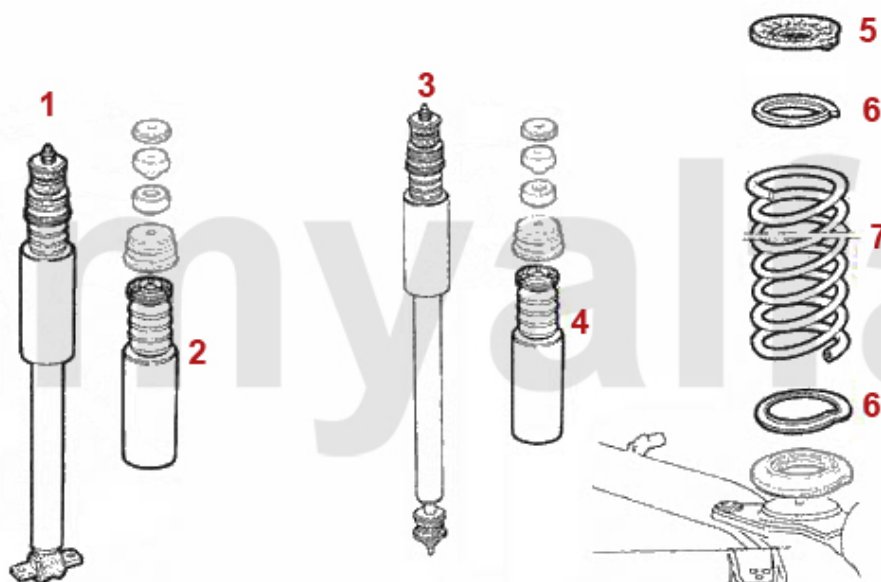

1	51170574	OE. 60530037 SHOCK ABSORBER	On request
1	51106621	OE. 60530037 SHOCK ABSORBER BILSTEIN B4	On request
1	5122570	KONI YELLOW FRONT 116 FROM 1985>	DKK977.44
1	51261175	SHOCKABSORBER BILSTEIN SPORT B6 75 FR. FA	DKK1,329.55
2	5199021	OE. 60523071 BOOT	On request
3	51170575	OE. 60533045 REAR SHOCK ABSORBER	DKK978.19
3	51106622	OE. 60533045 SHOCK ABSORBER BILSTEIN B4	On request
3	5122571	KONI YELLOW REAR AXLE 116 FROM 1985>	DKK977.44
3	51261176	SHOCKABSORBER BILSTEIN SPORT B6 REAR AXLE	DKK1,329.55
4	5199022	OE. 60533047 BOOT	On request
5	51921363	REAR SPRING UPPER RUBBER OE. 60521363	DKK119.76
6	51821362	METAL SEAT REAR SPRING LOWER / UPPER Alfetta / GT/V 4/6 / 75	DKK69.66
7	51448545	OE. 60533715 REAR SPRING 116	DKK774.71
7	5164120	REAR SPORT SPRINGS 30 MM LOWER 75, GTV (116)	DKK1,642.63
8	51921364	REAR SPRING LOWER RUBBER OE. 60701036	DKK148.72