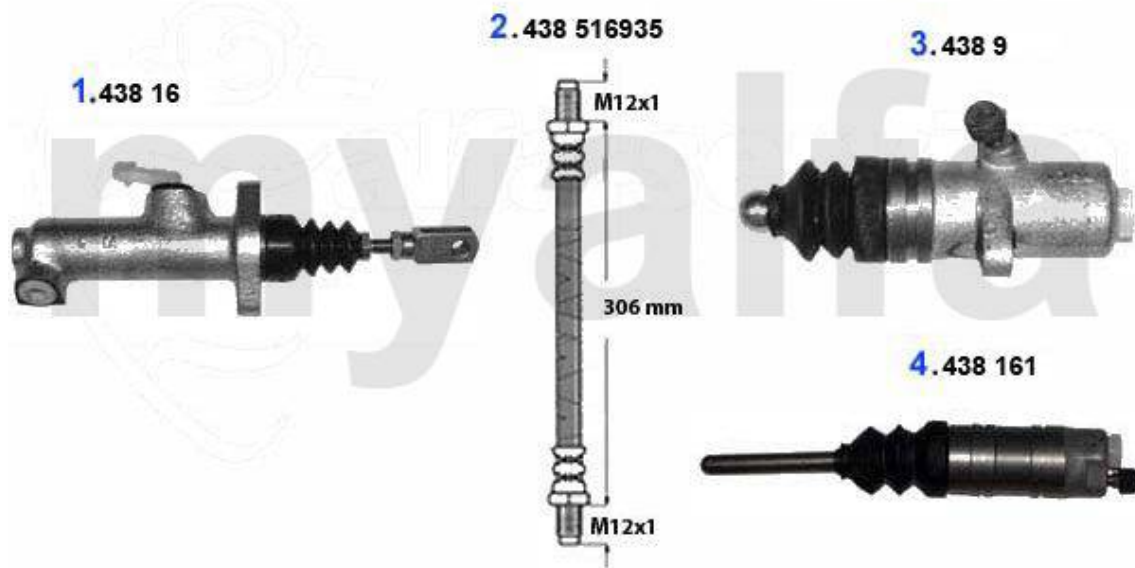

Kupplungsbetätigung/Clutch Actuation 75 2.5 V6

1	43816	OE. 60518194 CLUTCH MASTER CYLINDER 116 1983>	DKK665.19
2	43816935	CLUTCH HOSE 116	DKK154.96
3	4389	OE. 60547341 CLUTCH SLEEVE CYLINDER	DKK508.65
4	438161	OE. 60522023 CLUTCH SLAVE CYLINDER	DKK774.71