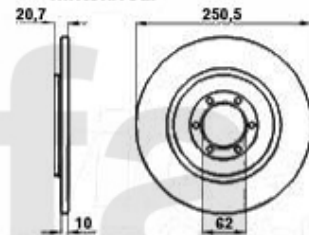

4. 610 101515

1.6/1.8/2.0/1E/TS/TD
hinten/rear

5. 610 118415

Turbo/V6/2.4TD
hinten/rear