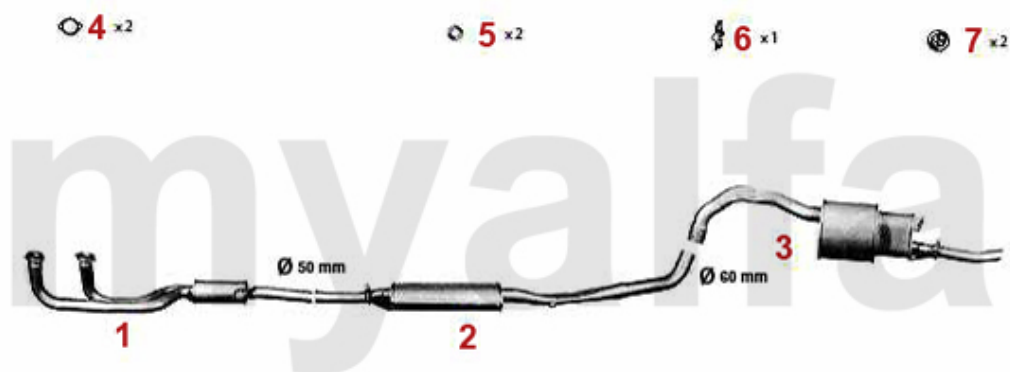

Abgasanlage/Exhaust System 75 1.6 IE

75 1.6 IE

1987 - 92

1	33205003	PRESILENCER 75 1.6 - 2.0 IE TS Bj. 87-92	DKK1,322.56
2	34105006	OE. 60530486 MIDDLE SILENCER 75 wo. CAT.	DKK1,561.24
3	35105007	OE. 60530487 REAR SILENCER 75	DKK1,244.24
4	38094413	OE. 60777697 GASKET	DKK54.01
5	38091011	OE. 60521386 RUBBER RING	DKK17.97
6	38091024	OE. 60521407 EXHAUST RUBBER MOUNT	DKK36.78
7	38091012	OE. 60573784 RUBBER RING	DKK19.56