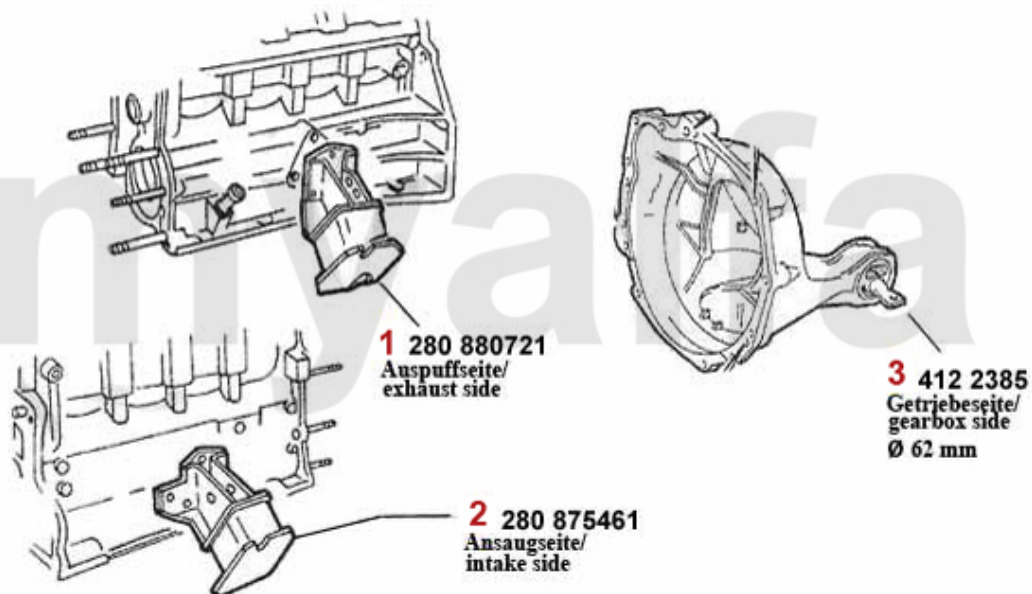

Motorlager/Enginemount 75 1.8 Turbo

1 28080721 OE. 60723675 ENGINE MOUNT LEFT 116 4-CYL.

DKK460.13

2 28075461 OE. 60521085 ENGINE MOUNT RIGHT 116 4-CYL.

DKK460.13

3 4122385 OE. 60522199 ENGINE MOUNT REAR 4 CYL.

DKK254.32