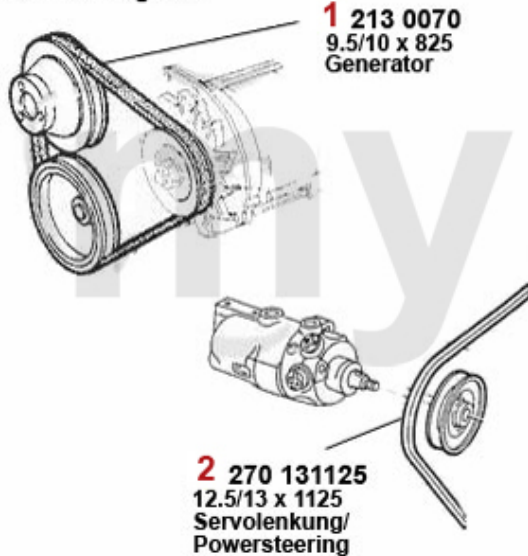

Keilriemen/V-Belt 75 2.0 TS

ohne/without
Klimaanlage/AC