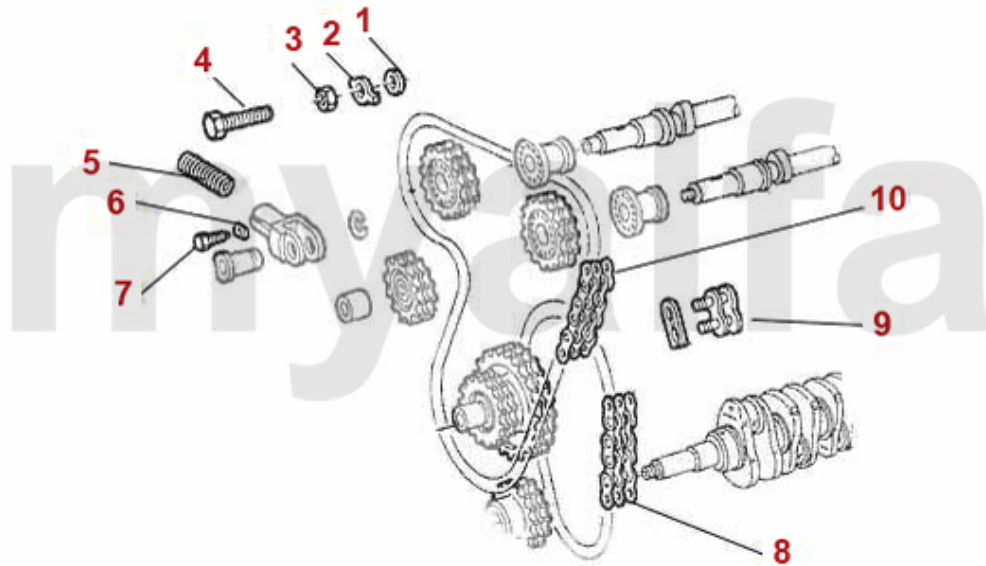

Steuerkette/Timing Chain 75 1.6/1.8/2.0/IE

1	2421220	WASHER TIMING CHAIN SPROCKET	On request
2	2281230	TAB WASHER CAMSHAFT	DKK19.56
3	2421210	NUT TIMING CHAIN SPROCKET	DKK17.23
4	2280980	SAFETY SCREW CAMSHAFT	DKK27.38
5	2421200	CHAIN TENSIONER SPRING	DKK57.92
6	2421000	CHAIN TENSIONER LOCKING BLOCK	DKK43.02
7	2421010	CHAIN TENSIONER SCREW	DKK54.01
8	2410470R	TIMING CHAIN 1300 -2000 SHORT IWIS RACING	DKK453.89
8	2410470	BOTTOM TIMING CHAIN 1300-2000 WITHOUT LINK	DKK215.21
8	2410470I	TIMING CHAIN IWIS 1300-2000 SHORT ENDLESS	DKK371.76
9	2410480	TIMING CHAIN LINK	DKK58.67
10	2412490R	TIMING CHAIN 1600 IWIS RACING	DKK743.42
10	2410460R	TIMING CHAIN 1750/2000 IWIS RACING	DKK743.42
10	2412490I	TIMING CHAIN IWIS 1600 LONG WITH LINK	DKK625.24
10	2410460I	TIMING CHAIN IWIS 1750-2000 WITH LINK	DKK696.48
10	2412490	TOP TIMING CHAIN 1600 WITH LINK	DKK333.39
10	2410460	TOP TIMING CHAIN 1750-2000 WITH LINK	DKK333.39