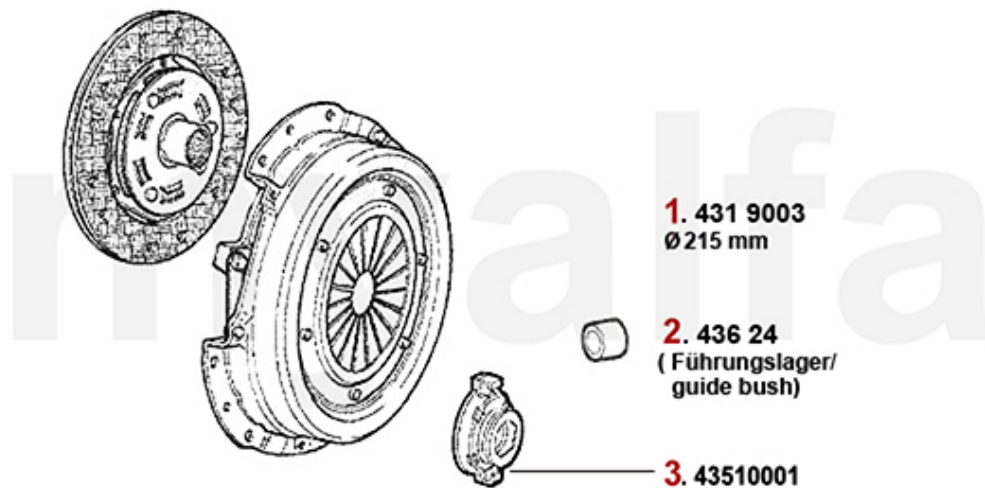

Kupplungs-Kit/Clutch Set 75 2.0 TS

1. 431 9003
Ø215 mm

2. 436 24
(Führungslager/
guide bush)

3. 43510001

2 43624	OE. 60522024 NEEDLE BEARING	DKK351.36
1 4319003	CLUTCH KIT, ALFETTA, GIULIETTA,75, GTV (116), 1.6/1.8/2.0/IE/TS/TD 1974-1992	DKK2,731.17
3 43510001	RELEASE BEARING ALFETTA/ GIULIETTA, 75, 90, GTV 2.0 116	DKK539.94