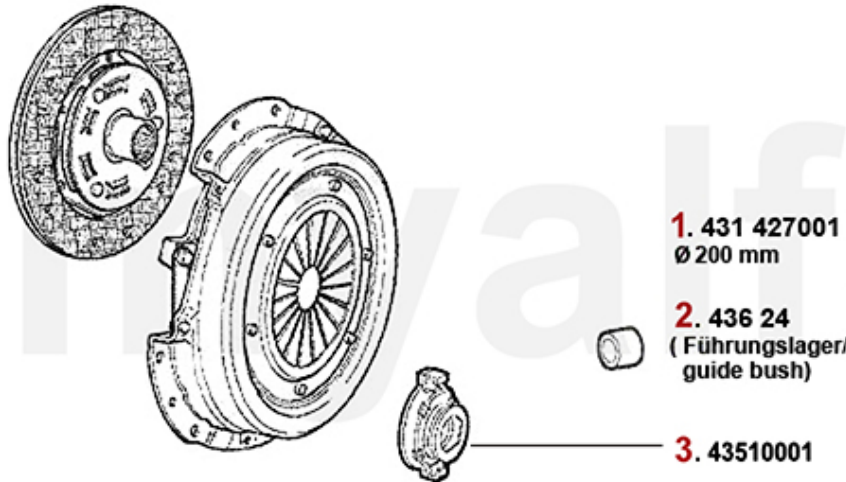

Kupplungs-Kit/Clutch Set 75 1.6/IE

1	43142701	CLUTCH KIT 116 1.3 - 1.6	DKK2,965.94
2	43624	OE. 60522024 NEEDLE BEARING	DKK351.36
3	43510001	RELEASE BEARING ALFETTA/ GIULIETTA, 75, 90, GTV 2.0 116	DKK539.94