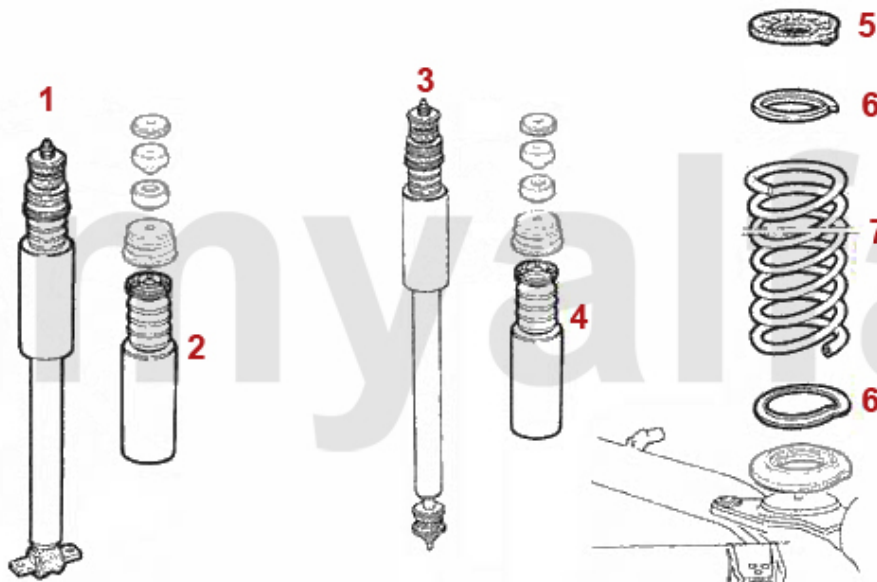

1	51170574	OE. 60530037 SHOCK ABSORBER	On request
1	51106621	OE. 60530037 SHOCK ABSORBER BILSTEIN B4	On request
1	5122570	KONI YELLOW FRONT 116 FROM 1985>	DKK977.44
1	51261175	SHOCKABSORBER BILSTEIN SPORT B6 75 FR. FA	DKK1,329.55
2	5199021	OE. 60523071 BOOT	On request
3	51170575	OE. 60533045 REAR SHOCK ABSORBER	DKK978.19
3	51106622	OE. 60533045 SHOCK ABSORBER BILSTEIN B4	On request
3	5122571	KONI YELLOW REAR AXLE 116 FROM 1985>	DKK977.44
3	51261176	SHOCKABSORBER BILSTEIN SPORT B6 REAR AXLE	DKK1,329.55
4	5199022	OE. 60533047 BOOT	On request
5	51921363	REAR SPRING UPPER RUBBER OE. 60521363	DKK119.76
6	51821362	METAL SEAT REAR SPRING LOWER / UPPER Alfetta / GT/V 4/6 / 75	DKK69.66
7	51448545	OE. 60533715 REAR SPRING 116	DKK774.71
7	5164120	REAR SPORT SPRINGS 30 MM LOWER 75, GTV (116)	DKK1,642.63
8	51921364	REAR SPRING LOWER RUBBER OE. 60701036	DKK148.72