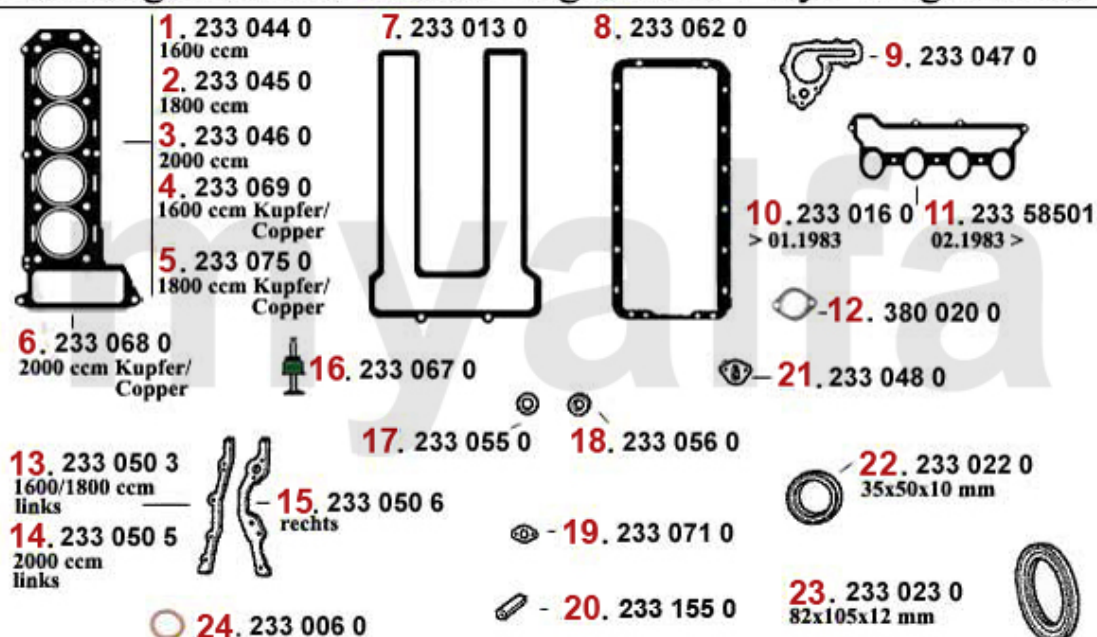

Dichtungen Motor/Gaskets Engine 116 4-Cyl. Vergaser/Carb.

1	2330440	HEAD GASKET 1600 REINZ BEST QUALITY	DKK390.47
2	2330450	HEAD GASKET 1750 REINZ BEST QUALITY	DKK371.76
3	2330460	HEAD GASKET 2000 REINZ BEST QUALITY	DKK434.34
4	2330690	HEAD GASKET 1600 COPPER - 1.85 MM	DKK558.75
6	2330680	HEAD GASKET 2000 COPPER - 1,85MM	DKK558.75
7	2330130	CAM COVER GASKET WITH SILICONE STRIP	DKK205.81
7	2330650	VALVE COVER GASKET REINZ (2mm)	DKK296.98
8	2330620	UPPER SUMP GASKET WITH SILICONE STRIP	DKK254.32
9	2330470	WATERPUMP GASKET - 105, 115, 101 1600 - FOR MECHNICAL REV-COUNTER	DKK44.61
10	2330160	INTAKE MANIFOLD GASKET 1600-2000 CARBURETTOR MODELS FROM 1968 ON	DKK106.44
11	23358501	INTAKE MANIFOLD GASKET SPIDER 1600 1990-93	DKK147.88
12	3800200	GASKET CYLINDER HEAD / EXHAUST MANIFOLD	DKK28.96
16	2330670	VALVE SEAL reinforced inlet/black	On request
17	2330550	CAM COVER SCREW GASKET ALUMINIUM (SET 2PC) 750/101/102/106/105/116	DKK25.05
18	2330560	CAM COVER SCREW GASKET FIBRE	DKK46.19
19	2330710	GASKET REV COUNTER ALIGNMENT	DKK22.72
20	2331550	MAIN BEARING 'CIGARETTE' OIL SEAL	DKK30.92
21	2330480	PUEL PUMP GASKET	DKK18.81
22	2330220	OIL SEAL CRANK SHAFT FRONT 35/50/10	DKK74.31
23	2330230	OIL SEAL CRANK SHAFT REAR 82/105/12 750/101/105/115/116 UP TO 1989, OEM QUALITY	DKK257.49
24	2330060	SUMP PLUG WASHER SUMP / TRANSMISSION / DIFFERENTIAL	DKK12.48