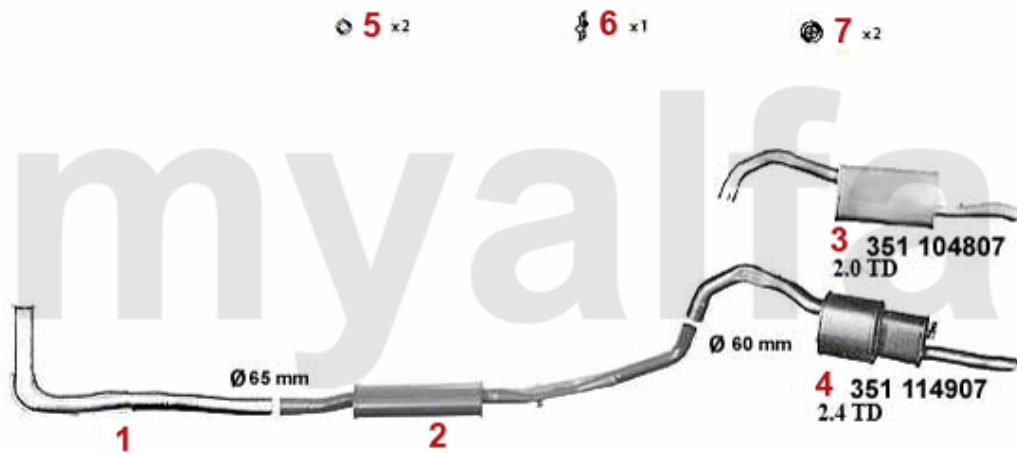

Abgasanlage/Exhaust System 75 TD

75 2.0/2.4 Turbo Diesel

1985-92

1	33104601	OE. 60533569 FRONT MUFFLER	DKK500.83
2	34104606	OE. 60533569 CENTER MUFFLER	DKK1,565.15
3	35104807	OE.60528438 REAR EXHAUST 75 2.0 TD	DKK923.43
4	35104907	OE. 60528964 REAR SILENCER 75 1.8 TURBO, 2.5/3.0 V6	DKK1,557.33
5	38091011	OE. 60521386 RUBBER RING	DKK17.97
6	38091024	OE. 60521407 EXHAUST RUBBER MOUNT	DKK36.78
7	38091012	OE. 60573784 RUBBER RING	DKK19.56