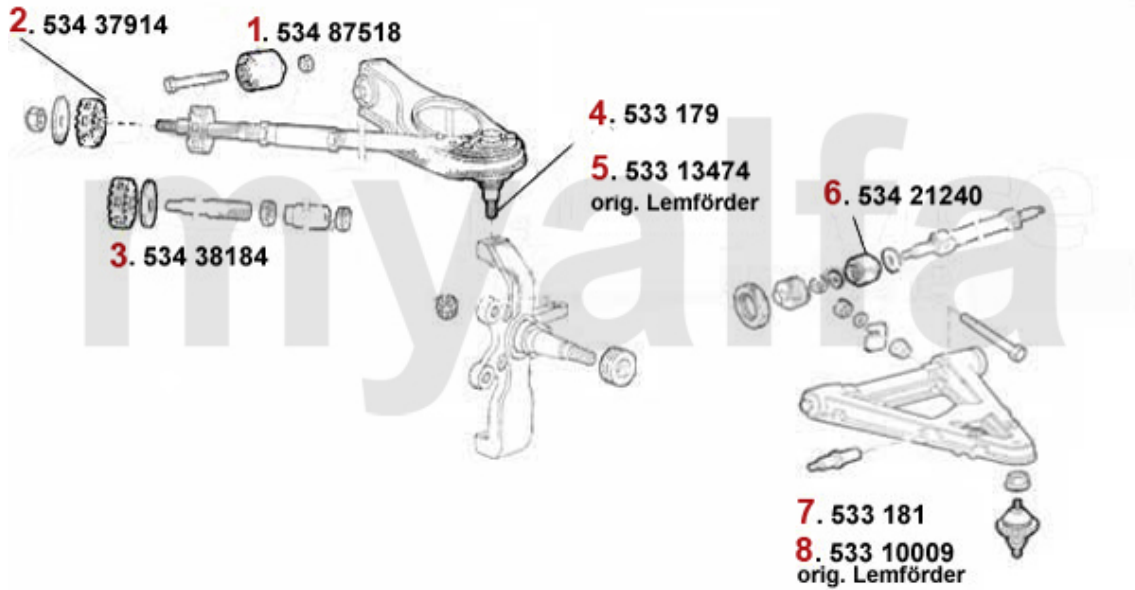

Aufhängung/Attachment 75 vorne/front

1	53487518	OE. 60521269 FRONT WISHBONE BUSH 75,GTV6 (116) RZ/SZ	DKK93.13
2	53437914	OE. 60521263 RUBBER 75, GTV6 (116)	DKK35.20
2	5340061	Front Strut/Caster Bar Kit of 4 Lipped/Recessed Bushes & 2 Stainless Steel Tubes Note: Sp	DKK547.02
3	53438184	OE. 60521264 RUBBER 75, GTV6	DKK35.20
4	533179	OE. 60728728 UPPER BALL JOINT 116	DKK305.17
5	53313474	OE. 60728429 Front upper ball joint LMI	On request
6	53421240	OE. 60521240 LOWER ARM BUSH 116 FA	DKK325.94
7	533181	OE. 60521236 LOWER BALL JOINT 116	DKK335.72
8	53310009	OE. 60521236/7 LOWER BALL JOINT LEMFÖRDER	On request