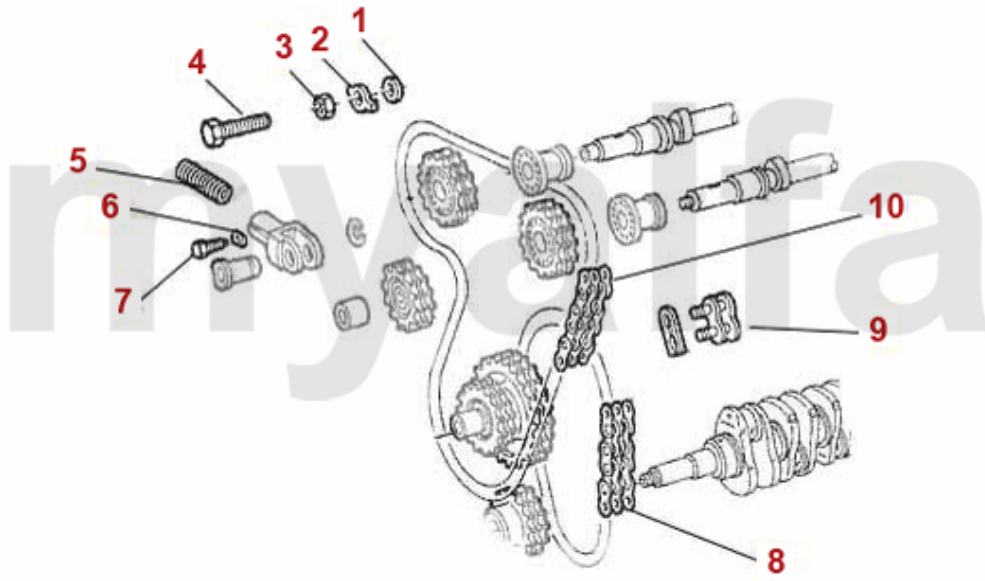

Steuerkette/Timing Chain 75 2.0 TS

1	2421220	WASHER TIMING CHAIN SPROCKET	On request
2	2281230	TAB WASHER CAMSHAFT	DKK19.56
3	2421210	NUT TIMING CHAIN SPROCKET	DKK17.23
4	2280980	SAFETY SCREW CAMSHAFT	DKK27.38
5	24113313	OE. 60513313 Spring	DKK42.28
6	2421000	CHAIN TENSIONER LOCKING BLOCK	DKK43.02
7	2421010	CHAIN TENSIONER SCREW	DKK54.01
8	2410470R	TIMING CHAIN 1300 -2000 SHORT IWIS RACING	DKK453.89
8	2410470	BOTTOM TIMING CHAIN 1300-2000 WITHOUT LINK	DKK215.21
8	2410470I	TIMING CHAIN IWIS 1300-2000 SHORT ENDLESS	DKK371.76
9	2410480	TIMING CHAIN LINK	DKK58.67
10	24113301	OE. 60513301 TIMING CHAIN TS	DKK625.24