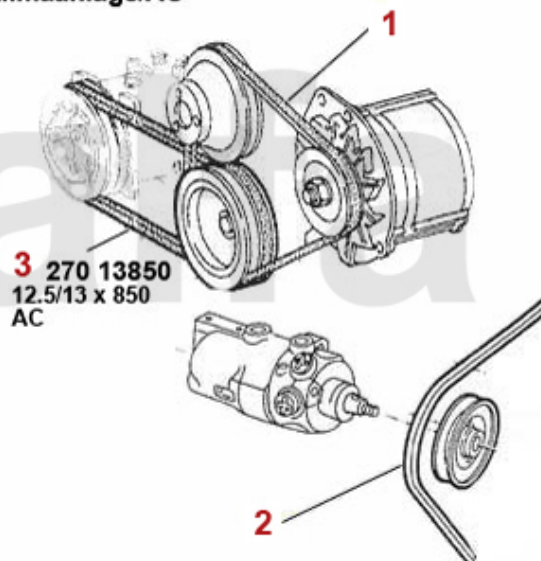

2 27031125 OE. 60534452 V-BELT

DKK154.96

Keilriemen/V-Belt 75 2.0 TS

ohne/without
Klimaanlage/AC

mit/with
Klimaanlage/AC

3 27013850 OE. 60805194 V-BELT

DKK136.99

1 2700700 V-BELT 9.5x825