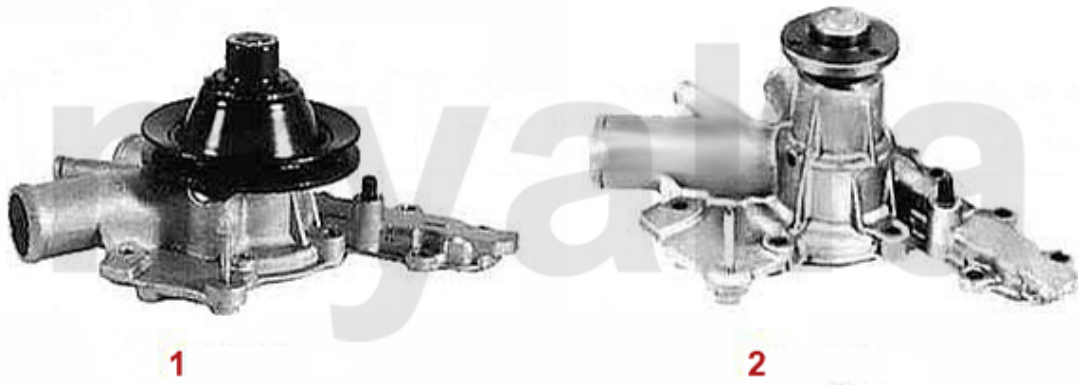

Wasserpumpe/Waterpump 75 1.6/1.8/2.0/IE

1	262510	OE. 60730469/60523035 WATERPUMP 75, ALFETTA, GIULIETTA, GTV (116), WITH PULLEY, WITHOUT REV METER CONNECTION	DKK618.26
2	2620430	WATER PUMP 2000 IE ELECTRIC FAN	DKK899.96