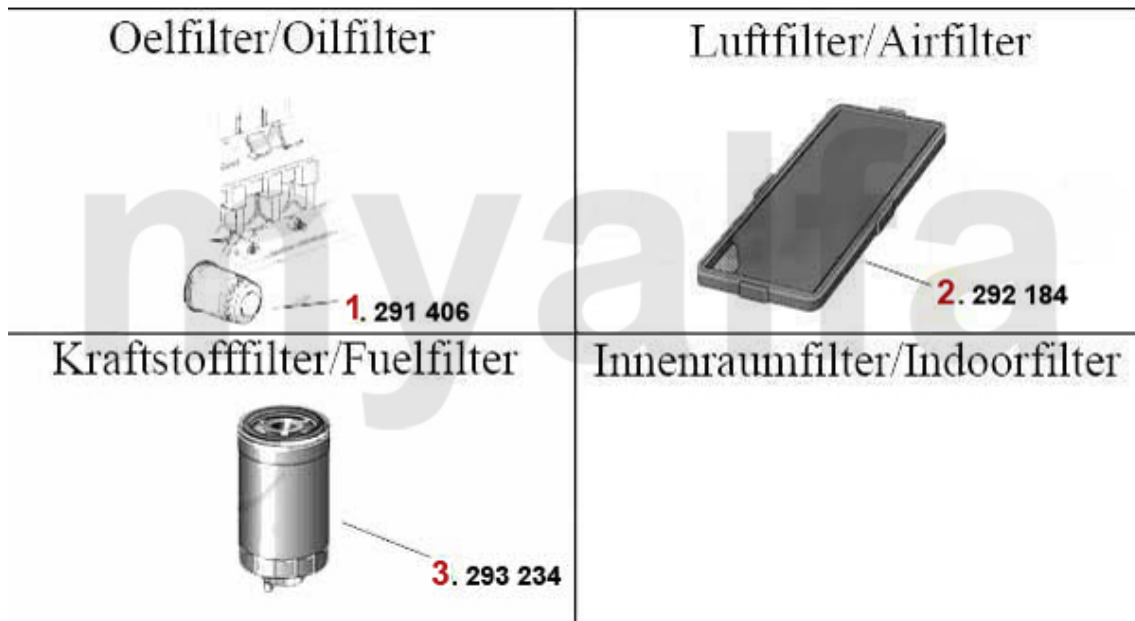

Filter 75 2.0/2.4 TD

3	293234	FUEL FILTER 6, 33, 75, 90, 145/6, 155, 164, ALFETTA, GIULIETTA 1.8/1.9/2.0/2.4/2.5 TD	DKK149.47
1	291406	OE. 71736171 OILFILTER	On request
2	292184	AIR FILTER 75,90,ALFETTA TD ANGULAR	On request