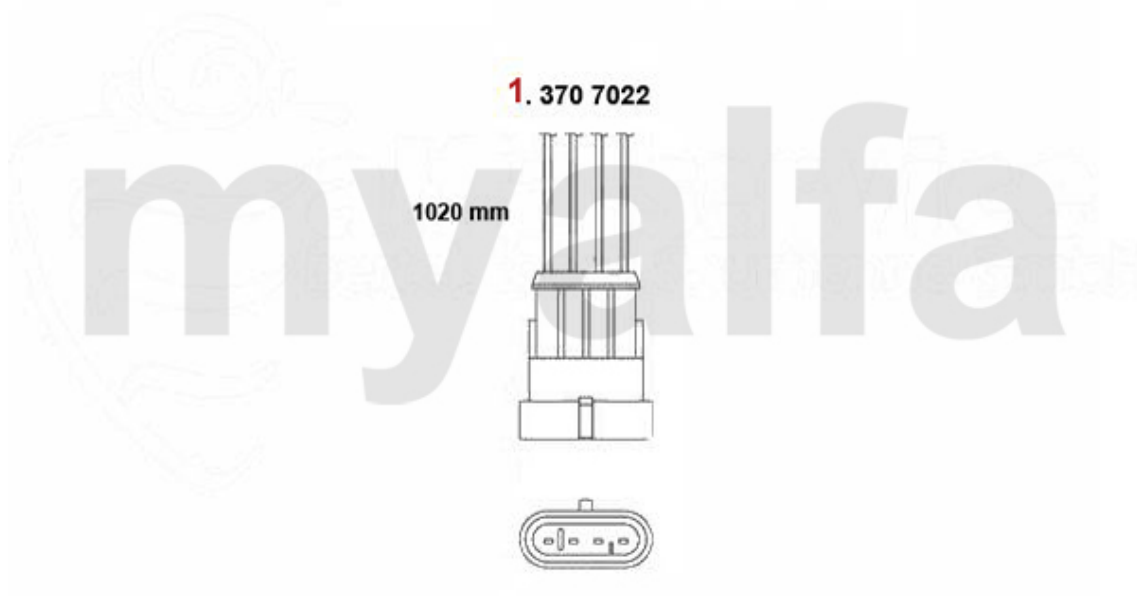

Lambda-Sonde/Lambda Probe 145/6 TS Quadrifoglio

---

1 3707022 OE. 46423987 LAMBDA PROBE

DKK964.12