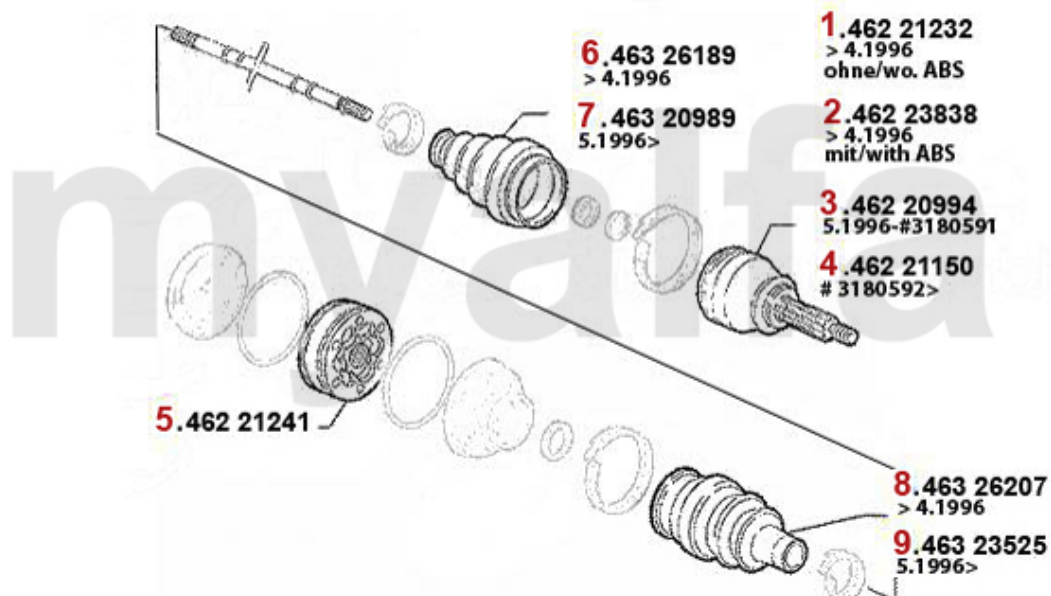

Antriebswelle/Driveshaft 145/6 2.0 TS 16V

1	46221232	OUTER JOINT SET 145/6, 155 1.4/1.7/ie/16V/TS WITHOUT ABS OE. 60584659	DKK921.84
2	46223838	OUTER JOINT SET 145/6, 155, GTV/Spider (916) 2.0 16V TS WITH ABS OE. 60605055	DKK1,277.12
3	46220994	OE. 60812760 OUTER JOINT SET	DKK1,212.95
4	46221150	OE. 60815370 OUTER JOINT SET	DKK1,166.02
5	46221241	INNER JOINT SET GTV/SPIDER (916), 155, 145/6 TS 16V, 156 TS 16V, 166 2.0 TS, 147 1.6/2.0 TS	DKK899.96
6	46326189	OE. 60812755 BOOT	DKK223.03
7	46320989	OE. 46429633 DRIVE SHAFT BOOT SET	DKK163.53
8	46326207	INNER CV BOOT GTV/SPIDER (916), 2.0 TS 1995-98, 155, 145/6, 166 6 CYLINDER O.E. 608	DKK176.10
9	46323525	OE. 9945301 BOOT	DKK215.21