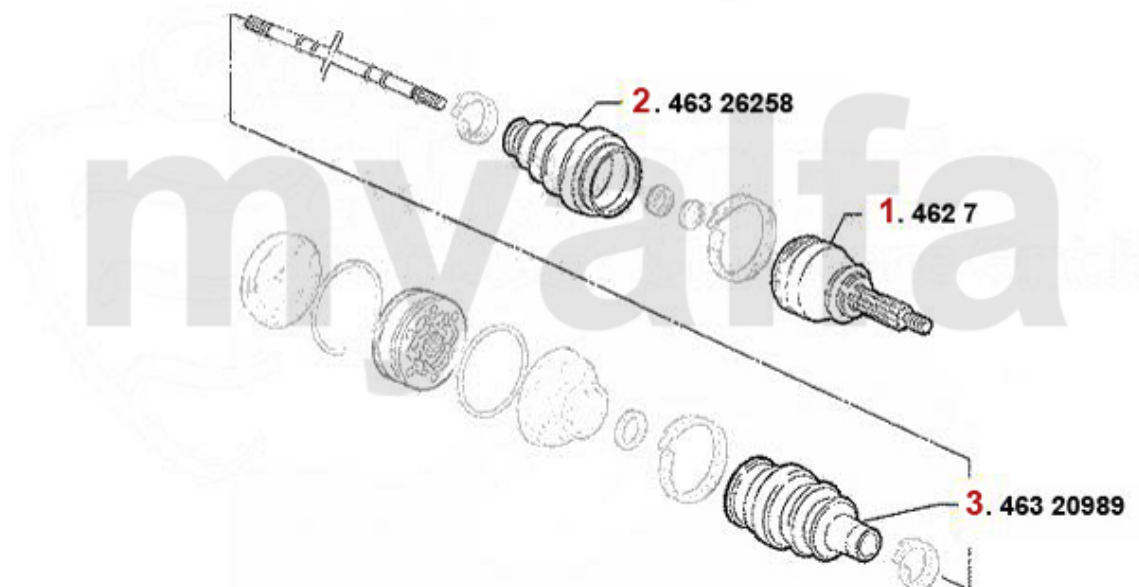

Antriebswelle/Driveshaft 145/6 1.9 JTD

1 4627	Gelenksatz außen 145/6 1.9 JTD (77kw) mit/ohne ABS,155,gtv/spider (916) V6 # 6063041>	DKK983.68
2 46326258	OE. 7548098 BOOT SET	DKK241.85
3 46320989	OE. 46429633 DRIVE SHAFT BOOT SET	DKK163.53