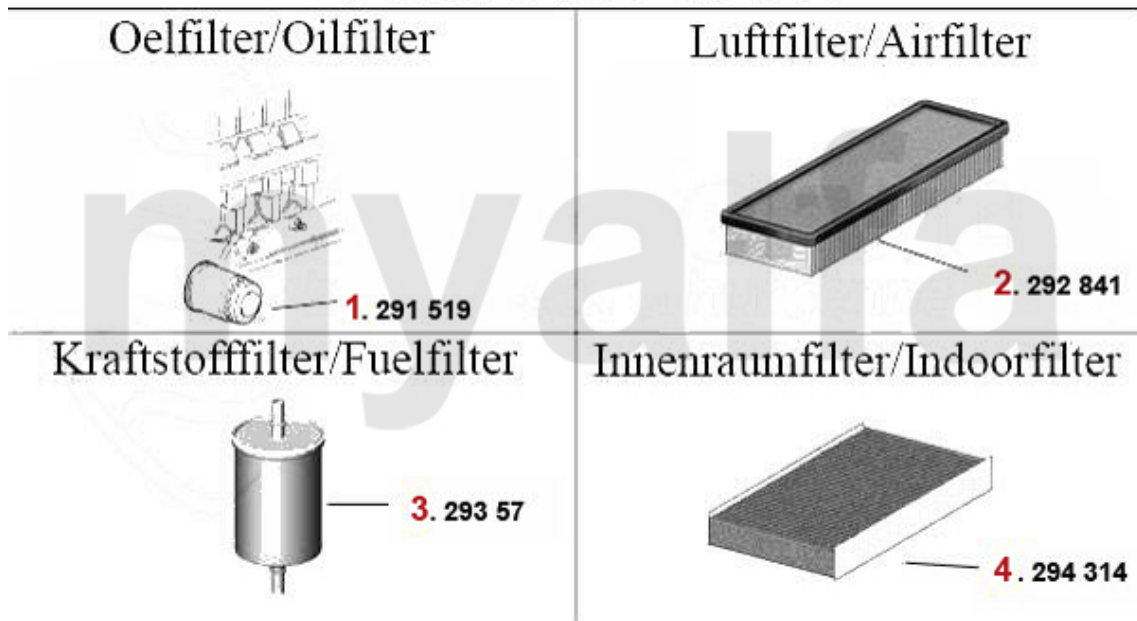

Filter 145/6 TS 16V

1	291519	OE. 46808398/71736159 OILFILTER	DKK69.66
2	292841	OE. 46520658 AIR FILTER	DKK147.88
3	29356	OE. 60811904 FUEL FILTER	DKK93.13
4	294314	OE. 46721923 CABIN FILTER	DKK130.75