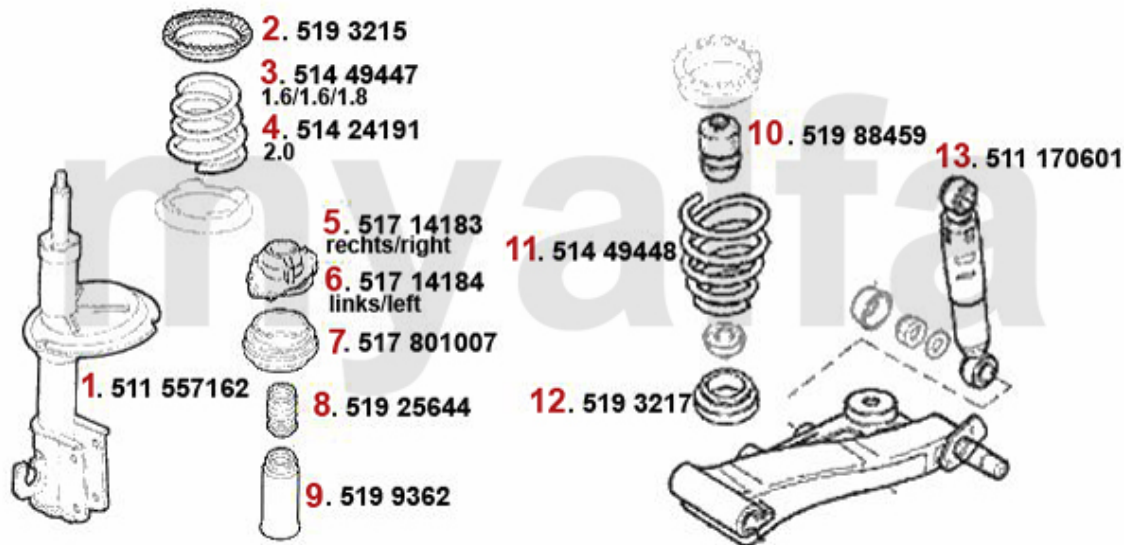

Federbeine/Struts 145/6 TS 16V

1	51157162	OE.60620559 FRONT STRUT 145/6 ALL TS DUAL-GAS-TUBE	On request
2	5193215	Federgummi für vorderes Federbein 145/6,155	On request
3	51449447	OE. 60618686 SPRING FA 145/6 TS 16V	DKK619.00
4	51424191	OE. 60624191 SPRING FA 145/6 2.0 TS 16V	DKK554.09
5	51714183	OE. 46414183 ELASTIC PAD FA 145/6 TS 16V	DKK442.16
6	51714184	OE. 46414184 ELASTIC PAD FA 145/6 TS 16V	DKK442.16
7	51701007	Federbeinlager vorne 145/6 155	On request
8	51925644	OE. 60625644 RUBBER PAD f. STRUT FA 145/ 6	On request
9	5199362	Staubkappe vorderes Federbein 145/6,155	DKK43.02
10	51988459	REAR BUMP STOP 145/6, 155, SPIDER/GTV (916)	DKK254.32
11	51449448	OE. 7683823 SPRING RA 145/6 TS 16V	DKK554.09
12	5193217	Federgummi HA 145/6,155	On request
13	51170601	OE: 60607640 SHOCK ABSORBER	DKK790.35