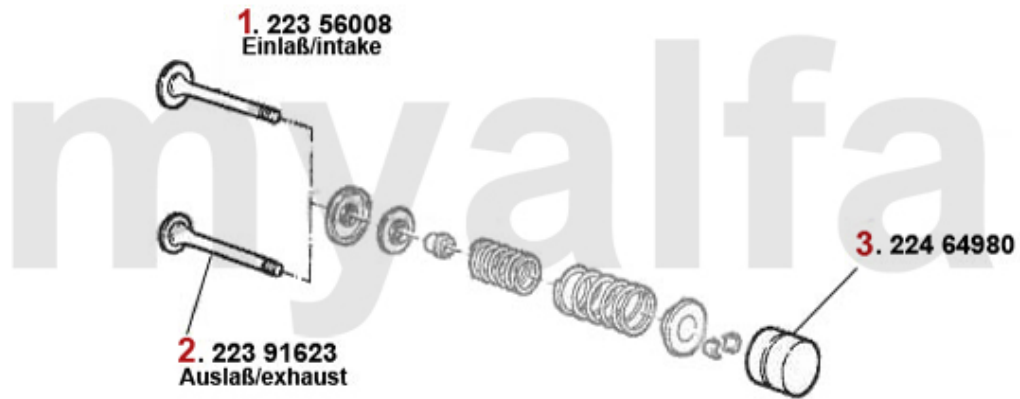

Ventiltrieb 145/6 1.7 ie 16V Boxer

1	22356008	OE. 60525336 INTAKE VALVE
2	22391623	OE. 60525337 EXHAUST VALVE
3	22464980	OE. 6066480 VALVE TAPPET

On request

On request

DKK293.44