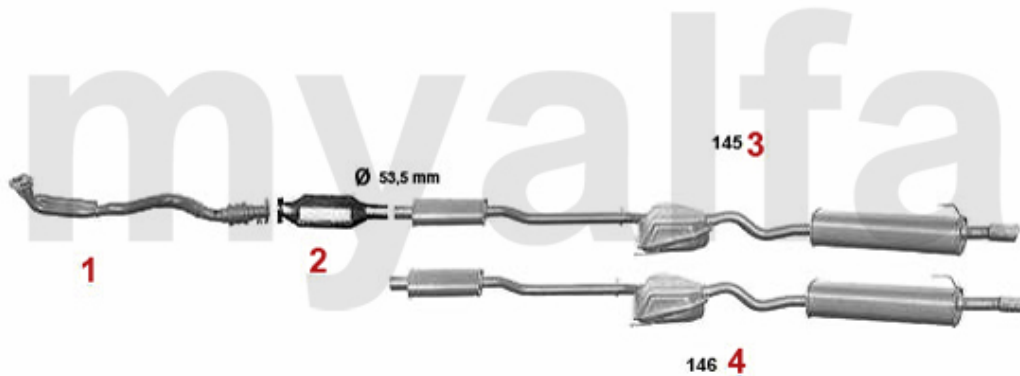

Abgasanlage/Exhaust System 145/6 TS 16V

5 x1

6 x1

7 x1

8 x1

145/146 TS 16V 1.4/1.6/1.8/2.0 nicht/not 2.0 TS QV

1996>

1	33216201	OE. 60626888 FRONT MUFFLER 145/6, 155 TS 16V	DKK1,416.43
2	32116233	Katalysator 145/6 1.4-2.0 16V TS bj. 97> 155 1.6-2.0 16V TS bj. 96-97	DKK5,057.71
3	36113409	OE.60620108 MUFFLER COMPLETE FROM KAT ON 145 16V TS 1.4-2.0 '97-	On request
4	36114409	Schalld. kompl. ab KAT 146 16V TS 1.4-2.0 '97-	On request
5	38094474	OE. 46772217 GASKET	DKK77.48
6	38091124	OE.60806013 / 60806020 EXHAUSTRUBBER 145/6 REAR SECTION, 155 MIDDLE SECTION	DKK46.56
7	38091140	OE.60609574 EXHAUST MOUNT RUBBER 145/6 REAR SILENCER 16V TS,155 2.0 16V TS	DKK38.37
8	38091041	OE. 60586017 EXHAUST RUBBER	DKK30.55