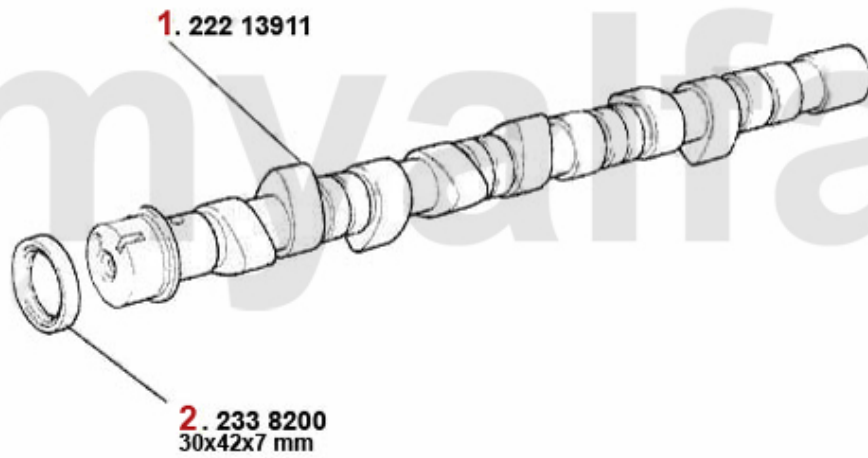

Nockenwelle/Camshaft 145/6 1.9 JTD

---

2 2338200 OE. 71753052 SEALING GASKET

DKK136.99

1 22213911 Nockenwelle 156,145/6 1.9 JTD (CF2)

DKK1,598.03