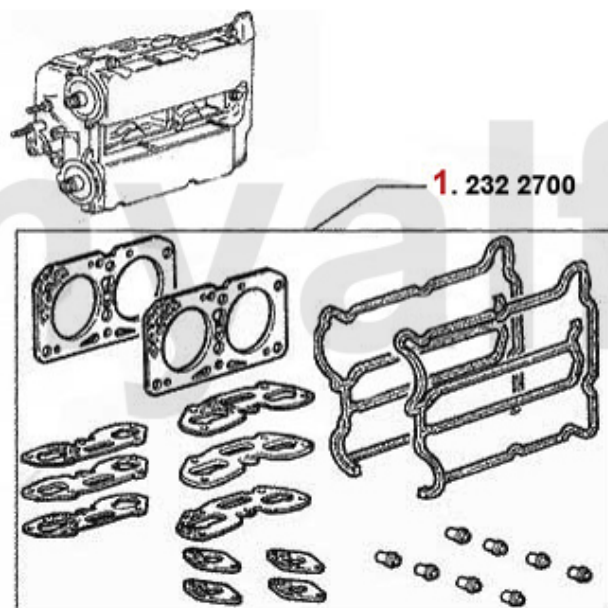

Kopfdichtsatz/Head Set 145/6 1.7 IE 16V Boxer

1 2322700 OE. 60778765 HEAD GASKET SET

On request