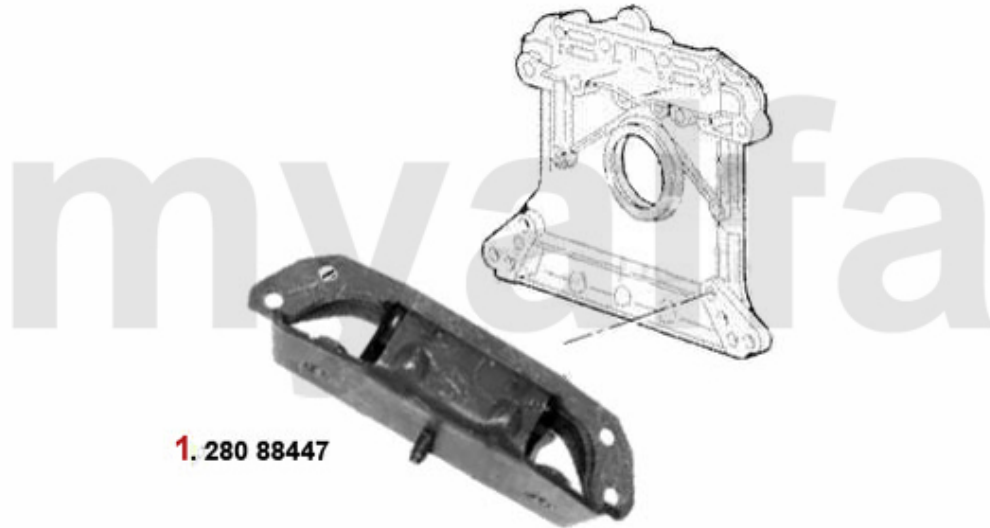

# Motorlager/Engine Mount 145/6 Boxer

---

**1. 280 88447**

**1 28088447 OE. 60597702 ENGINE MOUNT**

***On request***