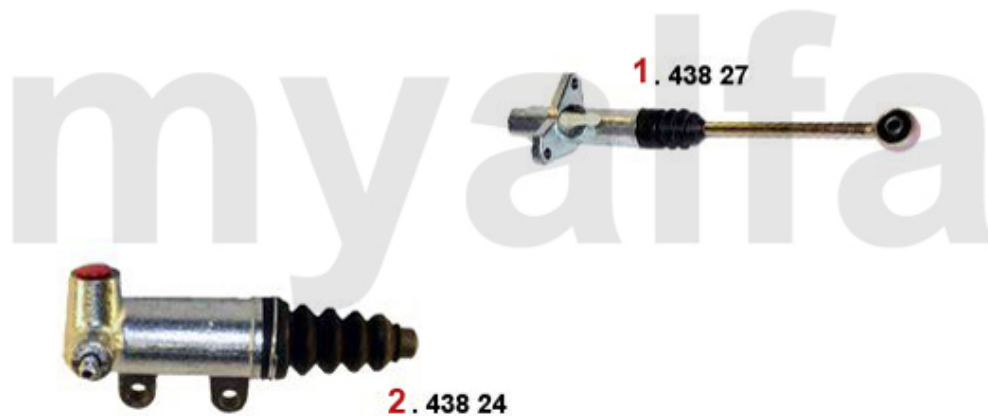

Kupplungsbetätigung/Clutch Actuation 145/6 1.9 TD/KAT.

---

1 43827	O.E. 60586737/60809897 CLUTCH CYLINDER 145/6 155 GTV/SPIDER (916)	DKK586.87
2 43824	OE. 71739541 CLUTCH SLAVE CYLINDER	DKK465.63