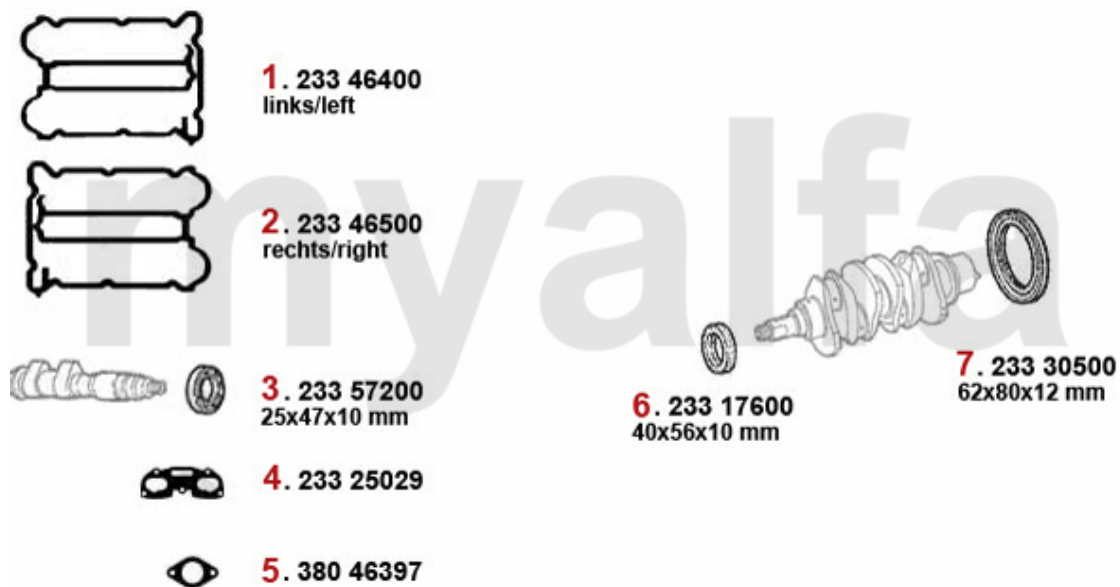

Motordichtungen/Engine Gaskets 145/6 1.7 IE 16V Boxer

1	23346400	OE. 60525316 VALVE COVER GASKET	DKK194.07
2	23346500	OE. 60542965 VALVE COVER GASKET	DKK194.07
3	23357200	Simmerring Nockenwelle v/h 33 (907), 145/6 1.7 IE 16V	DKK89.96
4	23325029	OE.60525029 INTAKE MANIFOLD GASKET	DKK74.31
5	38046397	EXHAUST MANIFOLD GASKET 33 (907), 145/6 1.7 ie 16V	On request
6	23317600	FRONT SHAFT SEAL CRANKSHAFT 40/56/10 ARNA,SUD/SPRINT,33 (905/7), 145/6 BOXER,155 TS 8V	DKK155.71
7	23330500	OE. 60502893 REAR CRANKSHAFT SEAL (FYLWHEEL) ARNA,SUD/SPRINT,33 (905/7) ,145/6 BOXER	DKK309.08