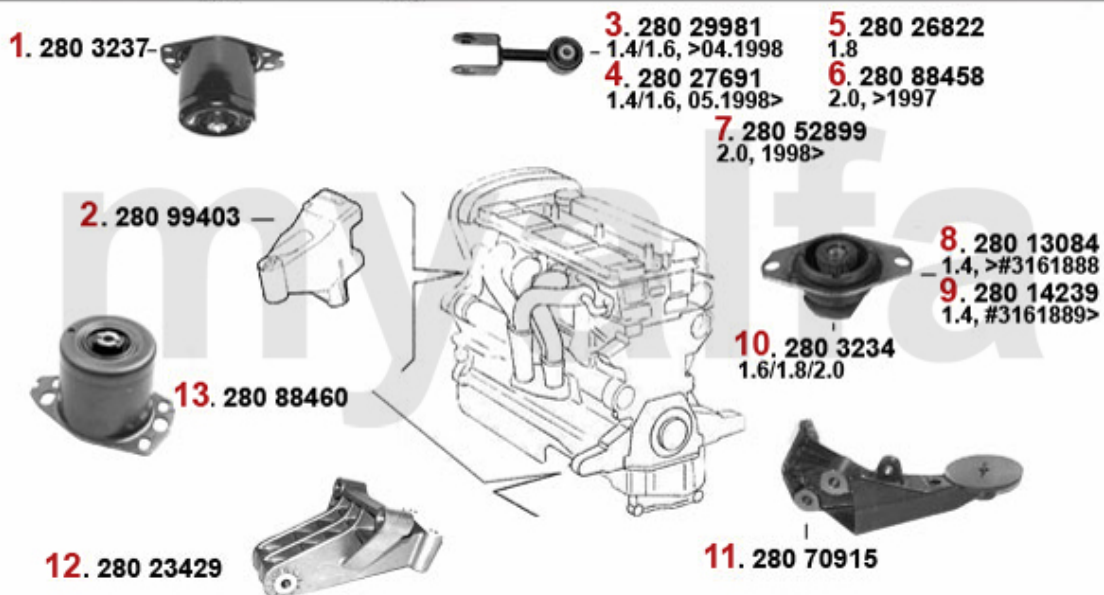

Motorlager/Engine Mount 145/6 TS 16V

1	2803237	ENGINE MOUNT OE.60805961 145/6,155 all TS 16V & 6-CYLINDER, (916) 4-CYLINDER	On request
2	28099403	OE. 60672234/60599403 ENGINE MOUNT	DKK1,479.01
3	28029981	OE. 60629981 ENGINE MOUNT RR 145/6 1.4 TS 16V	On request
4	28027691	OE. 60627691 ENINEMOUNT RR 145/6,155, 156,gtv/spider (916),Nuovo GT TS 16V	DKK280.96
5	28026822	OE. 60626822 ENGINE MOUNT 145/6 1.6/1.8 TS 16V	DKK307.59
6	28088458	Motorzugstange 145/6,155 gtv/spider (916) 2.0 TS 16V	On request
7	28052899	OE. 60652899 ENGINE MOUNT 145/6 2.0 TS, 147 all,156, gtv/spider (916) 1998>, Nuovo	DKK309.08
8	28013084	OE. 7792020/60813084 ENINGE MOUNT RR 145/6 1.4 TS 16V	DKK665.94
9	28014239	OE. 46467329/60814239 ENGINE MOUNT 145/6 1.4 TS 16V	On request
10	2803234	OE. 7652240/60808861 ENGINE MOUNT	DKK622.17
11	28070915	OE. 7770915 SUPPORT	DKK2,496.40
12	28023429	OE. 46423429 SUPPORT	DKK853.03
13	28088460	OE. 7782435 ENINEMOUNT	DKK1,557.33