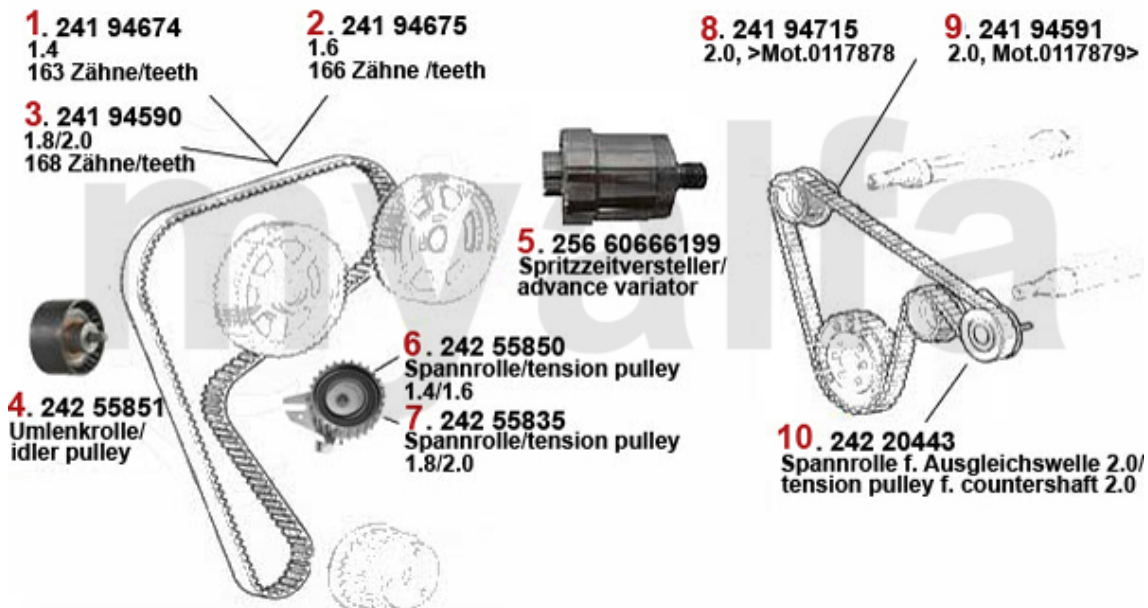

Zahnriemen/Timingbelt 145/6 TS 16V

1	24194674	Zahnriemen 163SHPN240H 145/6 1.4 ie 16V TS,147 1.6 16V TS,156 1.6 16V T S Nockenwelle Hoc	DKK336.46
2	24194675	Zahnriemen 166SHPN240H 145/6,155/6 4-Zylinder(Mot.CF2/3) Nockenwelle Hochtemperatur-Ausfüh	DKK333.39
3	24194590	OE. 71719648 TIMING BELT	DKK387.40
4	24255851	OE. 60671573 DEFLECTION PULLEY 1.8 TS 16V 145/6, 147,	DKK262.15
5	25666199	OE. 71738360/55202772 ADVANCE VARIATOR TS 16V	On request
6	24255850	Spannrolle Zahnriemen 145/6 1.4 ie 16V TS,155/6 1.6 ie 16V TS/2.0 JTS/ gtv/spider (916) 2.	DKK604.10
7	24255835	OE. 55192239 IDLER PULLEY 1.8 TS 16V 145/6, 147, 155, 156, 166, gtv/spider (916)	DKK641.72
8	24194715	OE. OE. 7722331 TIMING BELT	DKK570.48
9	24194591	OE. 60620887 TIMING BELT	DKK539.94
10	24220443	OE. 55221254 TENSION PULLEY	DKK309.08