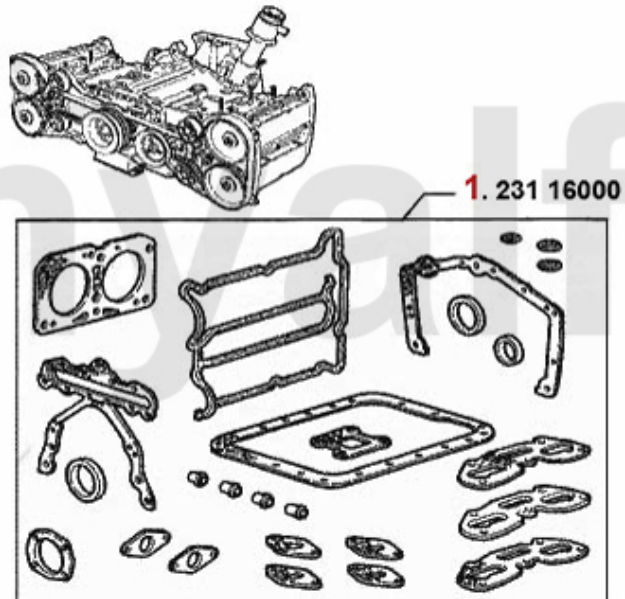

Motordichtsatz/Full Set 145/6 1.7 IE 16V Boxer

1 23116000 OE. 60755077 MOTOR GASKET SET

DKK1,612.09