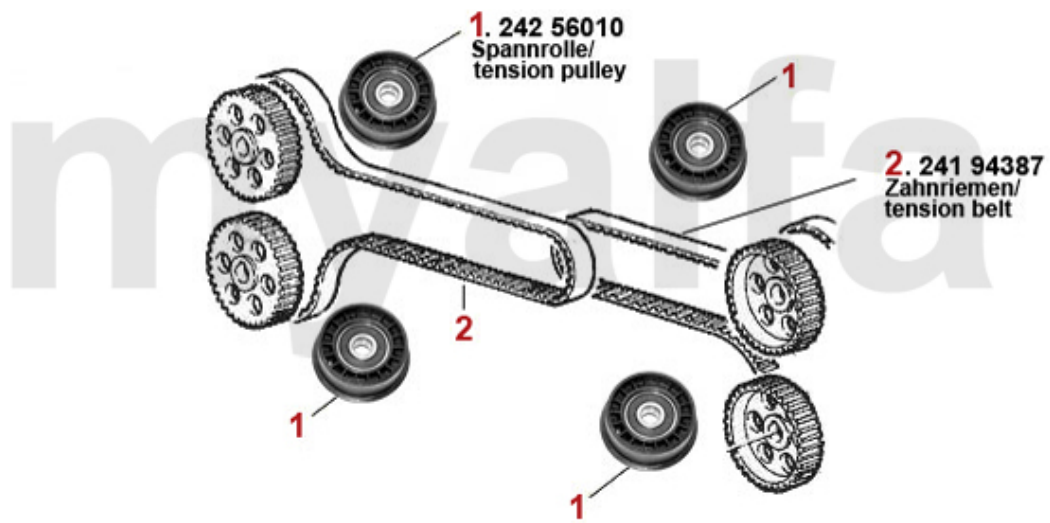

Zahnriemen 145/6 1.7 ie 16V Boxer

1 24256010 TENSIONER PULLEY TIMING BELT 33/ 145/6 1.7 ie 16V (ONLY PULLEY)

DKK277.79

2 24194387 OE. 60556211 TIMINGBELT BOXER 16V

DKK449.98