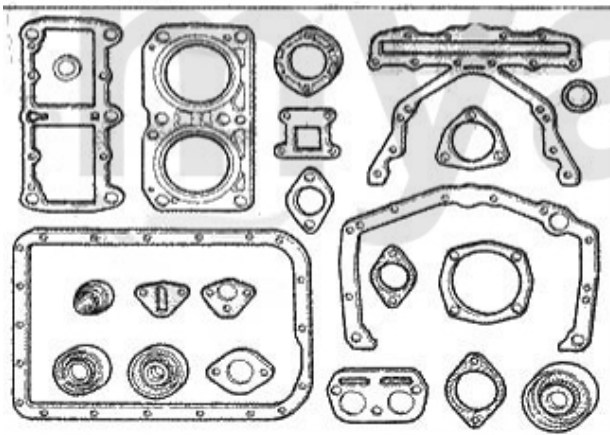

Motordichtsatz/Full Set 145/6 1.4/1.6 IE Boxer

1.231 54000
1.4 IE

2.231 48700
1.6 IE

1 23154000 OE. 60778768 FULL SET

DKK1,479.01

2 23148700 OE. 60778769 FULL SET 1.6 IE BOXER

DKK1,557.33