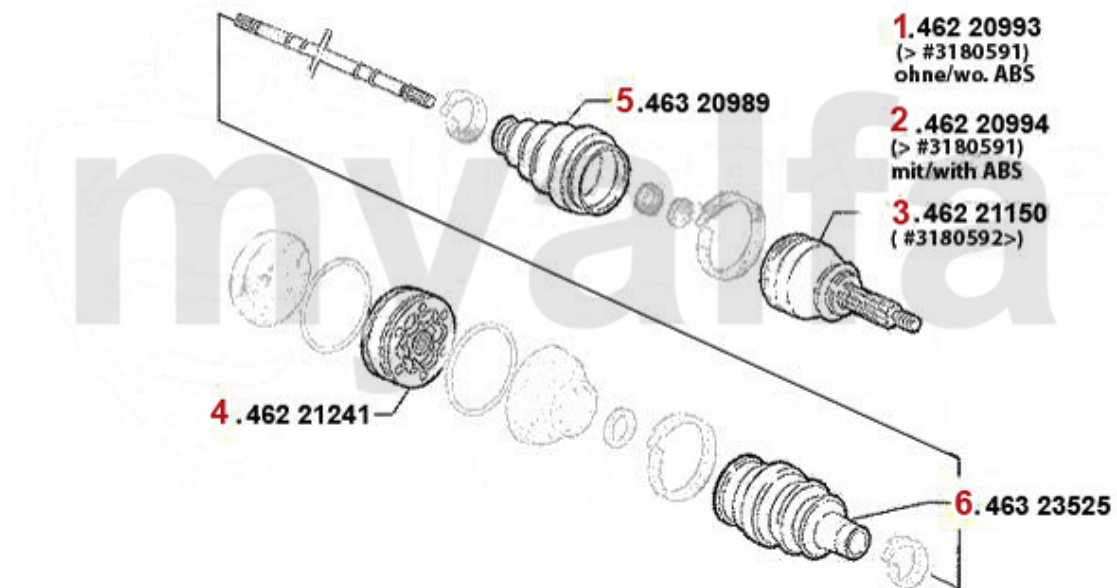

Antriebswelle/Driveshaft 145/6 1.8 TS 16V

1	46220993	SET OUTER JOINTS 145/6 TS/TD/ JDT Bj. 96> W/O ABS, 155 2.0 TS 16V	DKK1,166.02
2	46220994	OE. 60812760 OUTER JOINT SET	DKK1,212.95
3	46221150	OE. 60815370 OUTER JOINT SET	DKK1,166.02
4	46221241	INNER JOINT SET GTV/SPIDER (916), 155, 145/6 TS 16V, 156 TS 16V, 166 2.0 TS, 147 1.6/2.0 TS	DKK899.96
5	46320989	OE. 46429633 DRIVE SHAFT BOOT SET	DKK163.53
6	46323525	OE. 9945301 BOOT	DKK215.21