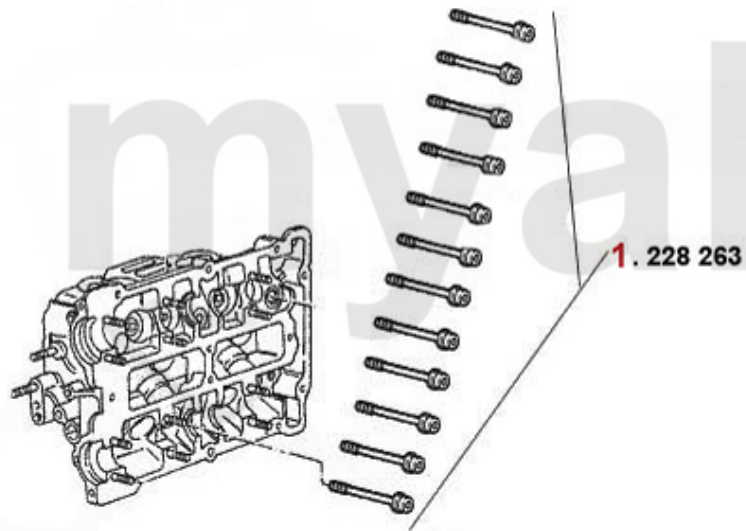

Kopfschraubensatz/Head Screw Set 145/6 1.7 IE 16V Boxer

1 228263 HEADSCREW 60542866

On request