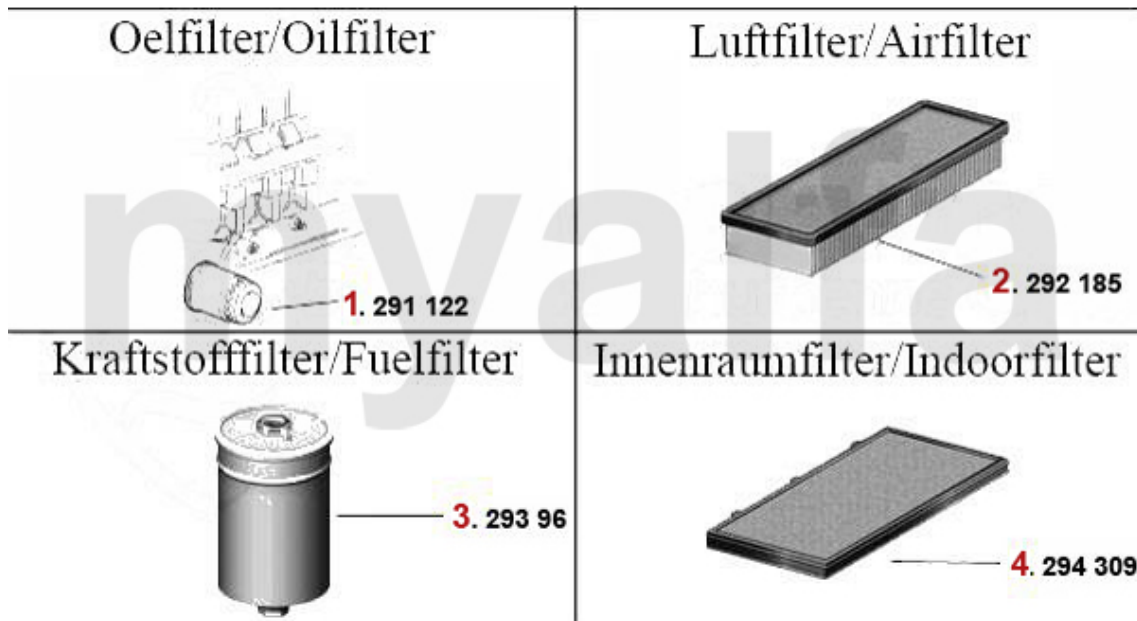

Filter 145/6 Boxer

1	291122	OE. 60504284 OIL FILTER 145/6 1.4/1.6/1.7/ie/16V 164/SUPER V6 24V	DKK85.30
2	292185	OE. 71736130 AIR FILTER BOXER	On request
3	29396	OE. 71736105 FUEL FILTER	DKK301.26
4	294309	Innenraumfilter 145/6,155 >96 GTV/Spider (916) Bj. >98,eckig	DKK144.81