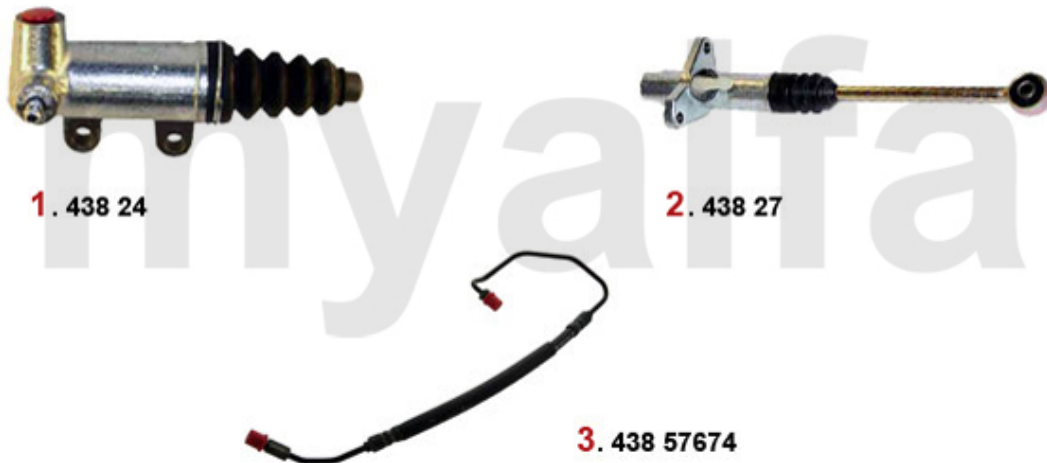

Kupplungsbetätigung/Clutch Actuation 145/6 TS 16V

1	43824	OE. 71739541 CLUTCH SLAVE CYLINDER	DKK465.63
2	43827	O.E. 60586737/60809897 CLUTCH CYLINDER 145/6 155 GTV/SPIDER (916)	DKK586.87
3	43857674	OE. 60657674 CLUTCH HOSE	On request