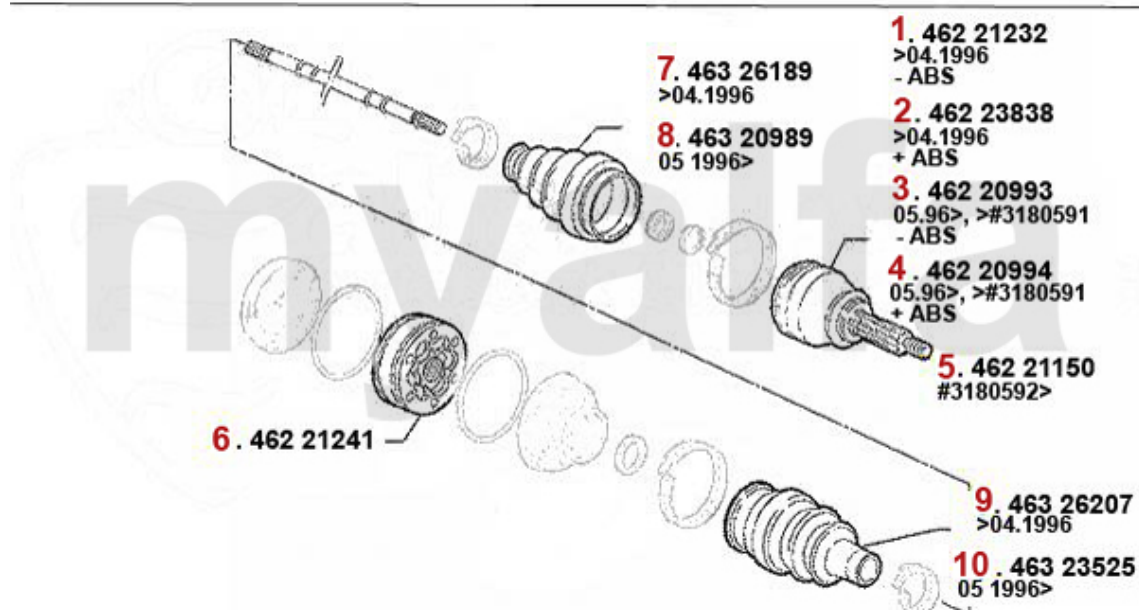

Antriebswelle/Driveshaft 145/6 1.9 TD

1	46221232	OUTER JOINT SET 145/6, 155 1.4/1.7/ie/16V/TS WITHOUT ABS OE. 60584659	DKK921.84
2	46223838	OUTER JOINT SET 145/6, 155, GTV/Spider (916) 2.0 16V TS WITH ABS OE. 60605055	DKK1,277.12
3	46220993	SET OUTER JOINTS 145/6 TS/TD/ JDT Bj. 96> W/O ABS, 155 2.0 TS 16V	DKK1,166.02
4	46220994	OE. 60812760 OUTER JOINT SET	DKK1,212.95
5	46221150	OE. 60815370 OUTER JOINT SET	DKK1,166.02
6	46221241	INNER JOINT SET GTV/SPIDER (916), 155, 145/6 TS 16V, 156 TS 16V, 166 2.0 TS, 147 1.6/2.0 TS	DKK899.96
7	46326189	OE. 60812755 BOOT	DKK223.03
8	46320989	OE. 46429633 DRIVE SHAFT BOOT SET	DKK163.53
9	46326207	INNER CV BOOT GTV/SPIDER (916), 2.0 TS 1995-98, 155, 145/6, 166 6 CYLINDER O.E. 608	DKK176.10
10	46323525	OE. 9945301 BOOT	DKK215.21