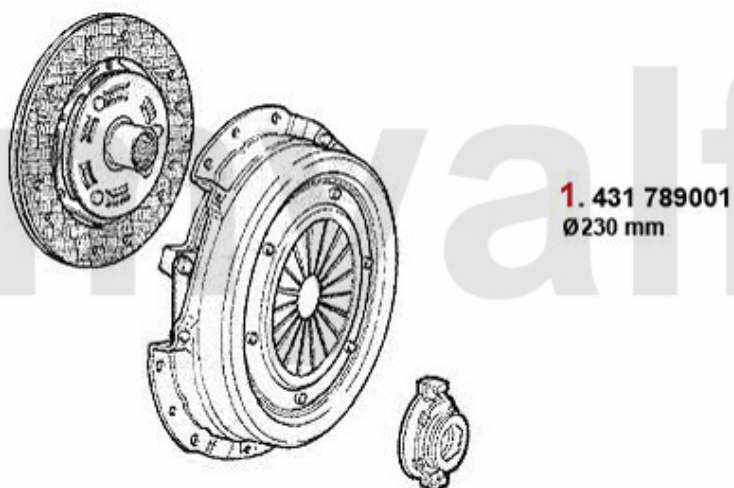

# Kupplungs-Kit/Clutch Set 145/6 2.0 Quadrifoglio

---

**1 43189001** OE. 71734766 CLUTCH KIT 2.0 TS 16V 230 mm

**DKK2,105.09**