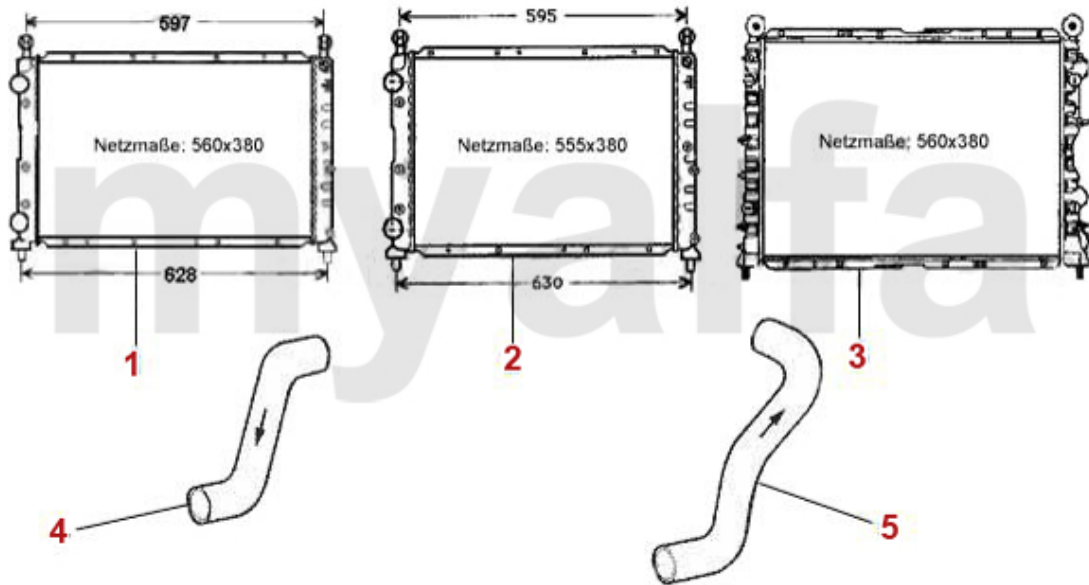

Kühler/Radiator 145/6 TS 16V

1	26122820	OE: 46536388 RADIATOR	DKK1,526.04
2	26135342	Motorkühler 145/6 2.0 TS 16V Bj. >6 .96,155 2.0 TS 16V Bj. 95-96	DKK2,026.87
3	26122999	Motorkühler 145/6 2.0 16V TS/QV Bj. 6.96>	DKK2,026.87
4	2663081	OE. 60603081 RADIATOR HOSE	On request
5	2663082	OE. 60603082 RADIATOR HOSE	On request