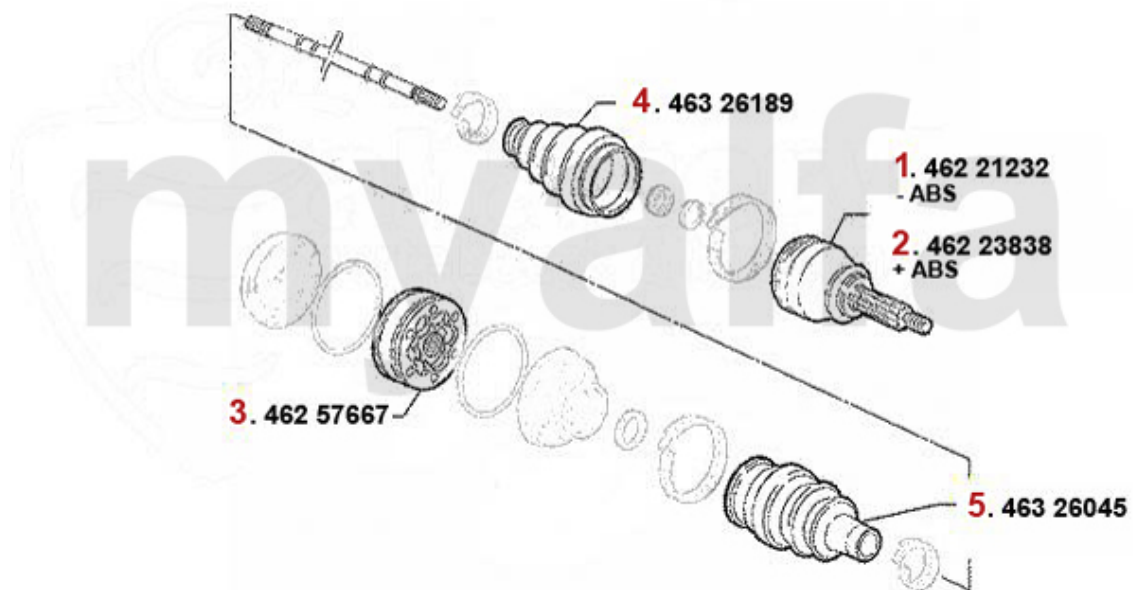

# Antriebswelle/Driveshaft 145/6 Boxer

<b>1</b>	<b>46221232</b>	<b>OUTER JOINT SET 145/6, 155 1.4/1.7/ie/16V/TS WITHOUT ABS OE. 60584659</b>	<b>DKK921.84</b>
<b>2</b>	<b>46223838</b>	<b>OUTER JOINT SET 145/6, 155, GTV/Spider (916) 2.0 16V TS WITH ABS OE. 60605055</b>	<b>DKK1,277.12</b>
<b>3</b>	<b>46257667</b>	<b>OE. 60557667 CONST.VELOCITY JOI gearside 145/6 Boxer</b>	<b>DKK1,156.61</b>
<b>4</b>	<b>46326189</b>	<b>OE. 60812755 BOOT</b>	<b>DKK223.03</b>
<b>5</b>	<b>46326045</b>	<b>INNER DRIVE SHAFT BOOT SET (GEARSIDE) Sud/Sprint</b>	<b>DKK241.38</b>