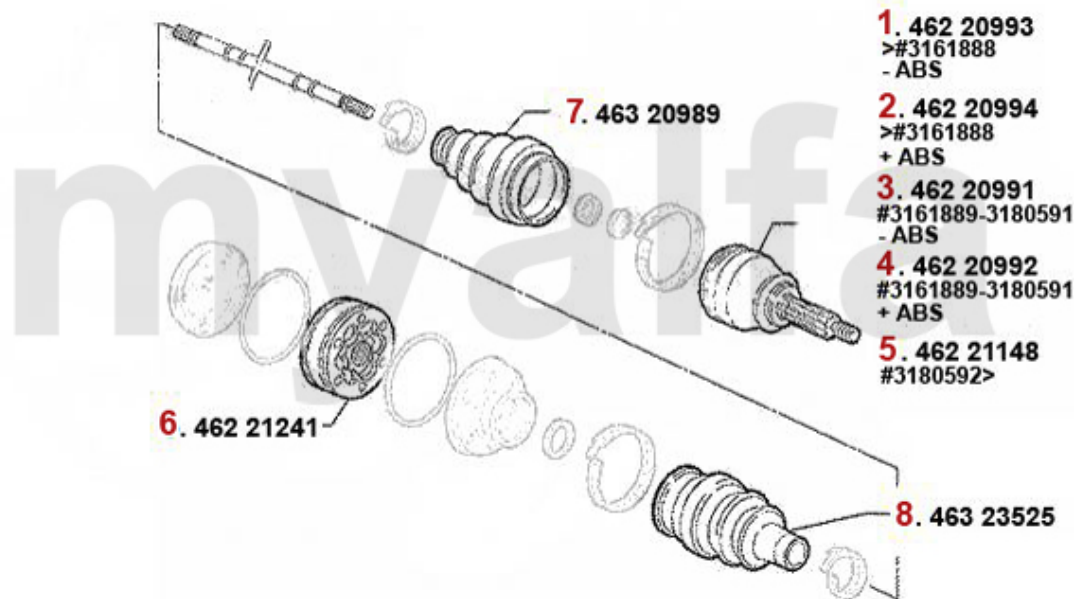

Antriebswelle/Driveshaft 145/6 1.4 TS 16V

1	46220993	SET OUTER JOINTS 145/6 TS/TD/ JDT Bj. 96> W/O ABS, 155 2.0 TS 16V	DKK1,166.02
2	46220994	OE. 60812760 OUTER JOINT SET	DKK1,212.95
3	46220991	OUTER JOINTS SET 145/6 1.4 TS 16V WITHOUT ABS	DKK1,166.02
4	46220992	Gelenksatz außen 145/6 1.4 ie 16V TS mit ABS	DKK955.56
5	46221148	OE. 60815368 CONST.VELLOCITY JOI 145/6 1.4 TS 16V #	DKK1,196.56
6	46221241	INNER JOINT SET GTV/SPIDER (916), 155, 145/6 TS 16V, 156 TS 16V, 166 2.0 TS, 147 1.6/2.0 TS	DKK899.96
7	46320989	OE. 46429633 DRIVE SHAFT BOOT SET	DKK163.53
8	46323525	OE. 9945301 BOOT	DKK215.21