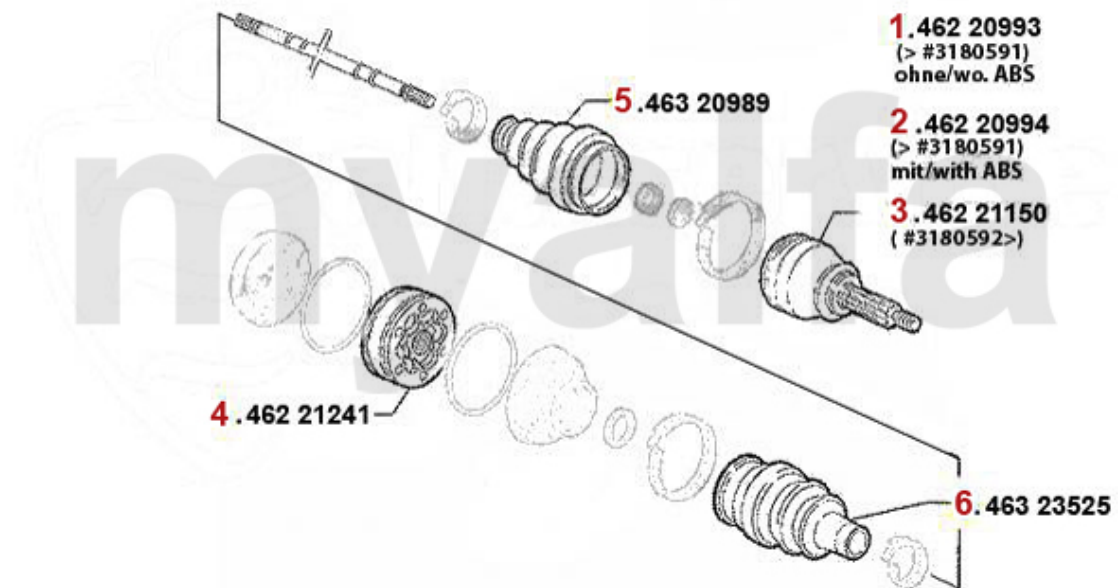

Antriebswelle/Driveshaft 145/6 1.6 TS 16V

1	46220993	SET OUTER JOINTS 145/6 TS/TD/ JDT Bj. 96> W/O ABS, 155 2.0 TS 16V	DKK1,166.02
2	46220994	OE. 60812760 OUTER JOINT SET	DKK1,212.95
3	46221150	OE. 60815370 OUTER JOINT SET	DKK1,166.02
4	46221241	INNER JOINT SET GTV/SPIDER (916), 155, 145/6 TS 16V, 156 TS 16V, 166 2.0 TS, 147 1.6/2.0 TS	DKK899.96
5	46320989	OE. 46429633 DRIVE SHAFT BOOT SET	DKK163.53
6	46323525	OE. 9945301 BOOT	DKK215.21