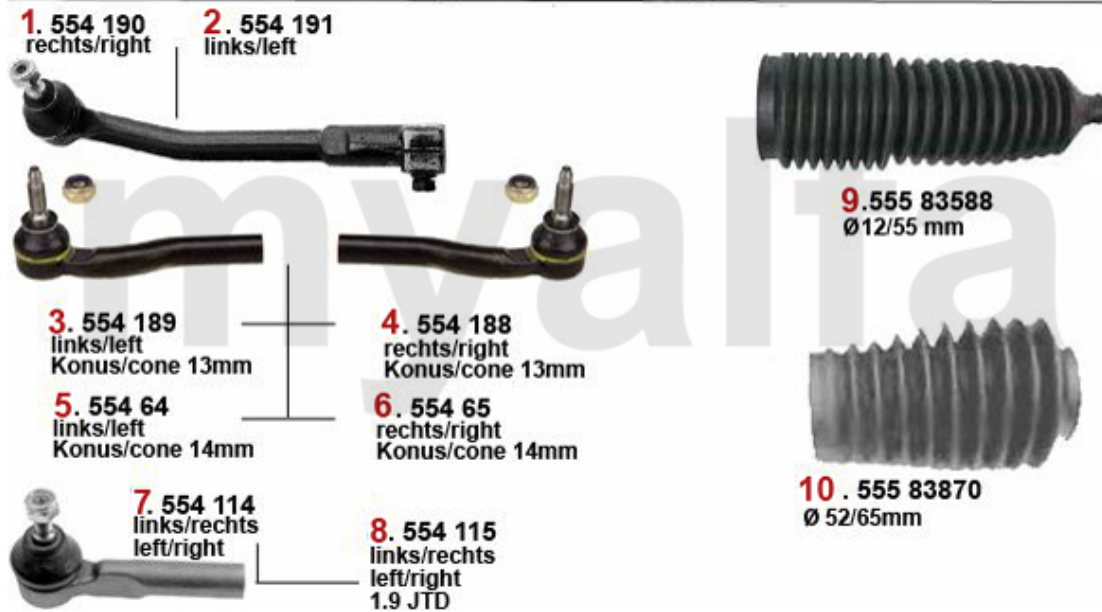

Lenkung/Steering 145/6

1	554190	OE. 60608980 TIE ROD	DKK539.94
2	554191	OE. 60608979 LEFT TIE ROD	DKK539.94
3	554189	OUTER LEFT TRACK ROD END 13mm 145/6, 155, SPIDER/GTV 916 ATTENTION: PLEASE VERIFY IF 13	DKK477.36
4	554188	OUTER RIGHT TRACK ROD END 13mm 145/6, 155, SPIDER/GTV 916 ATTENTION: PLEASE VERIFY I	DKK477.36
5	55464	OUTER LEFT TRACK ROD END 14mm, 155, SPIDER/GTV 916 ATTENTION: PLEASE VERIFY IF 14	DKK477.36
6	55465	OUTER RIGHT TRACK ROD END 14mm 155, SPIDER/GTV 916	DKK477.36
7	554114	OE. 9947714 TIE ROD END	DKK361.51
8	554115	TIE ROD END 145/6,155 TD/J TD spider/gtv (916) 6-CYLINDER	DKK383.49
9	55583588	OE. 9950650 BOOT SET	DKK190.16
10	55583870	OE. 9947534 STEERING BOOT	DKK163.53