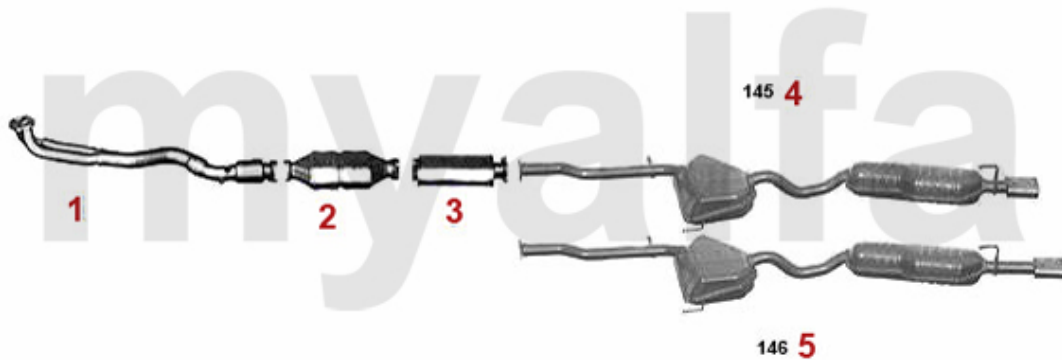

Abgasanlage/Exhaust System 145/6 TS Quadrifoglio

6 x1
7 x1
7 x1
8 x1
9 x1
10 x1
11 x1

145/146 2.0 TS QV/TI 16V

>1996

1	33202101	PRE-SILENCER SPIDER/GTV (916) 1.8 2.0 TS 1995> 145/6,155 2.0 16V TS 1995-96	DKK1,619.91
2	32113133	OE. 60611770/2 CATALYSATOR	DKK2,738.99
3	34116103	MIDDLE SILENCER 155 2.0 16V TS95-96 145 QV,146 2.0 16V TS. 95-96	DKK610.43
4	36113109	MIDDLE AND REAR SILENCER 145 QV 1995-96	On request
5	36114109	OE. 60615377 REAR SILENCER 146	DKK1,932.90
6	38094474	OE. 46772217 GASKET	DKK77.48
7	38094487	7783718 GASKET	DKK42.28
8	38094002	OE. 60511451 EXHAUST GASKET	DKK69.66
9	38091124	OE.60806013 / 60806020 EXHAUSTRUBBER 145/6 REAR SECTION, 155 MIDDLE SECTION	DKK46.56
10	38091140	OE.60609574 EXHAUST MOUNT RUBBER 145/6 REAR SILENCER 16V TS,155 2.0 16V TS	DKK38.37
11	38091041	OE. 60586017 EXHAUST RUBBER	DKK30.55