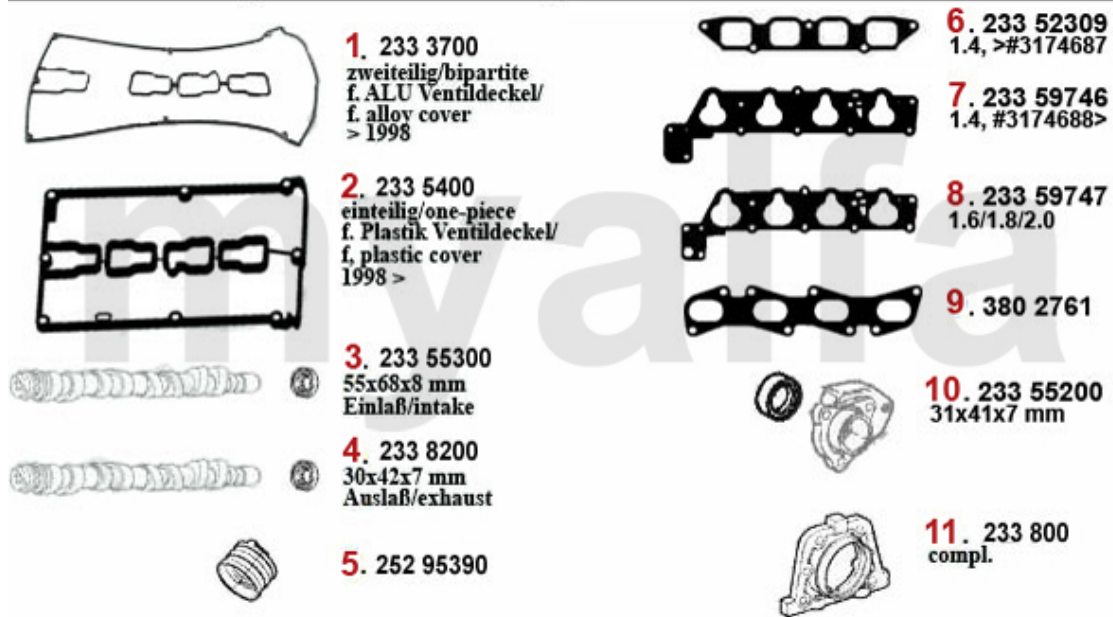

Dichtung Motor/Engine Gaskets 145/6 TS

1	2333700	Ventildeckeldichtung 2-teilig für Alu-Ventildeckel 145/6,155,156 166 Diverse 4-Zylinder bj	DKK265.31
2	2335400	VALVE COVER GASKET FOR PLASTIC VALVE COVER 145/6,156,gtv/Spider (916) FROM 04.98 ON	DKK279.38
3	23355300	SHAFT SEAL CAMSHAFT 145/6,15 5,156 1.6,1.7,1.8,2.0 16V TS	DKK140.06
4	2338200	OE. 71753052 SEALING GASKET	DKK136.99
5	25295390	OE. 60595390 INTAKERUBBER	DKK124.42
6	23352309	INTAKE MANIFOLD GASKET 145/6 1.4 TS 16V > #3174687	DKK110.35
7	23359746	Ansaugkrümmerdichtung 145/6 1.4 TS # 3174687>,147 1.6 TS 76 KW	DKK143.97
8	23359747	Ansaugkrümmerdichtung 145/6,147,155 156,166,gtv/spider (916),Nuovo GT # 0165088> TS 16V	DKK197.24
9	3802761	OE. 55194028 HEATERGASKET	DKK191.74
10	23355200	Simmerring Kurbelwelle vorne (Riemensch.)145/6,155,156,166,gtv/spider(916) 1.4,1.6,1.7ie	DKK81.39
11	233800	Simmerring Kurbelwelle hinten (Schwungscheibe) 147 1.6 TS 16V/1.9 JTD Bj. 03 >,156 1.9/2.4	On request