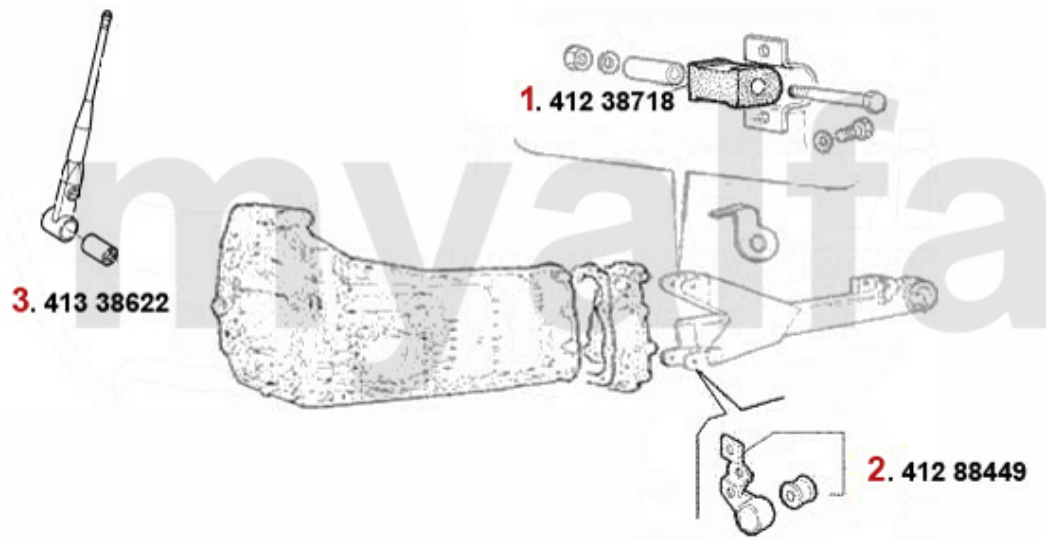

Getriebeaufhängung/Gear Mount 145/6 Boxer

1	41238718	OE.60502538 RUBBER BEARING TRANSMISSION MOUNT	DKK147.88
2	41288449	Getriebe-Bügelhalter vorne 145/6 Boxer	On request
3	41338622	OE. 60501640 BUSH	DKK124.42