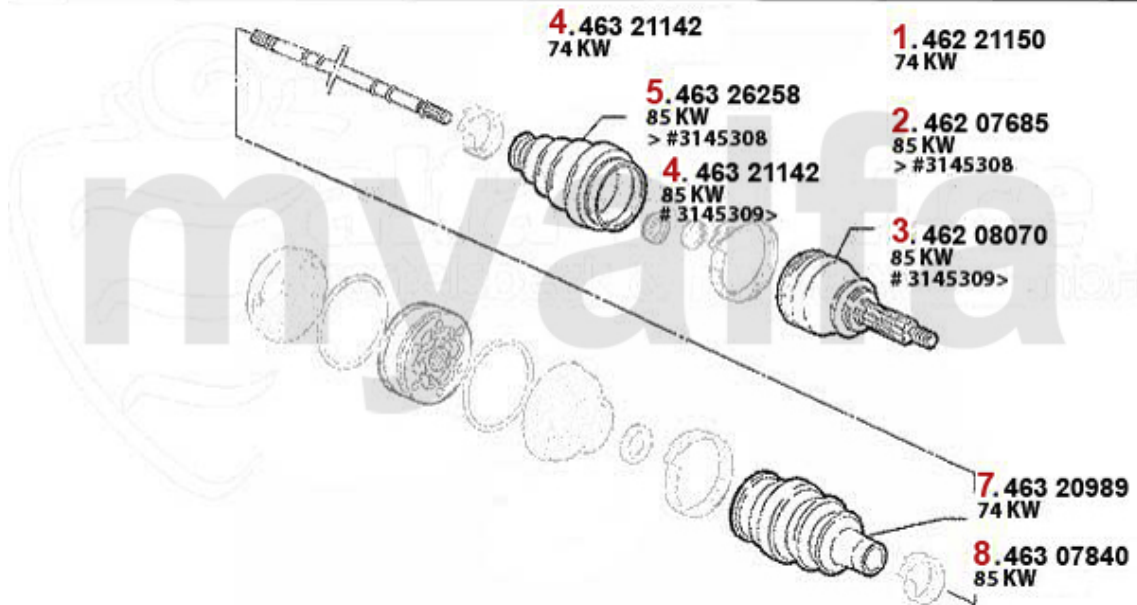

Antriebswelle/Driveshaft 147 1.9 JTD 8V

1	46221150	OE. 60815370 OUTER JOINT SET	DKK1,166.02
2	4627685	OE. 46307685 CONST.VELLOCITY JOI 147 1.9 JTD 8V (85KW)/16V (103KW) > #3145308	DKK1,526.04
3	4628070	OE. 46308070 CONST.VELLOCITY JOI 147 1.9 JTD 8V (85KW)/16V (103KW) # 31405308>	DKK1,248.15
4	46321142	OE. 46307733 BOOT SET 147,156,gtv/spider (916),Nuovo GT 3.2 V6 24V/GTA	DKK257.49
5	46326258	OE. 7548098 BOOT SET	DKK241.85
7	46320989	OE. 46429633 DRIVE SHAFT BOOT SET	DKK163.53
8	46307840	OE. 46307840 BOOT SET 147 1.9 JTD # 3145308>	DKK200.31