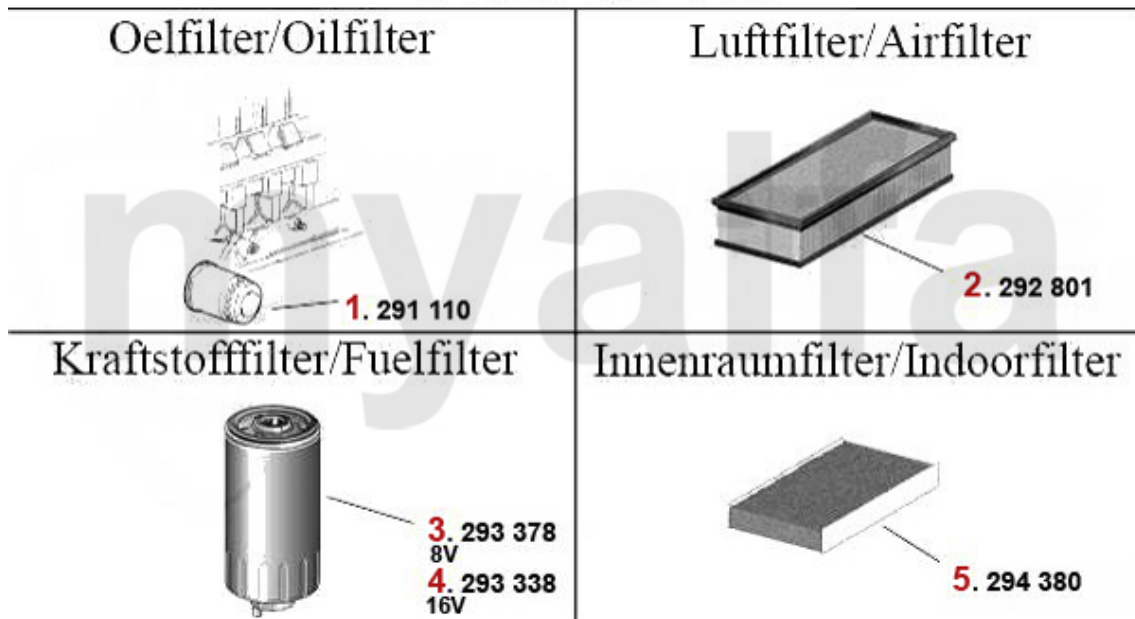

Filter 147 JTD

1	291110	Ölfilter 147,156,Nuovo GT 1.9 JTD, 166 2.4 JTD Anschraubpatrone	DKK81.39
2	292801	Luftfilter 147,156,Nuovo GT 1.9 JTD (CF3) eckig	DKK116.59
3	293378	OE.60816460 FUEL FILTER 147,156,166 1.9 JTD 8V (CF3)/ 2.4 JTD 110kw	DKK258.24
4	293338	Kraftstofffilter 147,156,166 Nuovo G T JTD (CF3),Bj 01>	DKK224.62
5	294380	OE. 71772198 INDOOR FILTER	DKK144.81