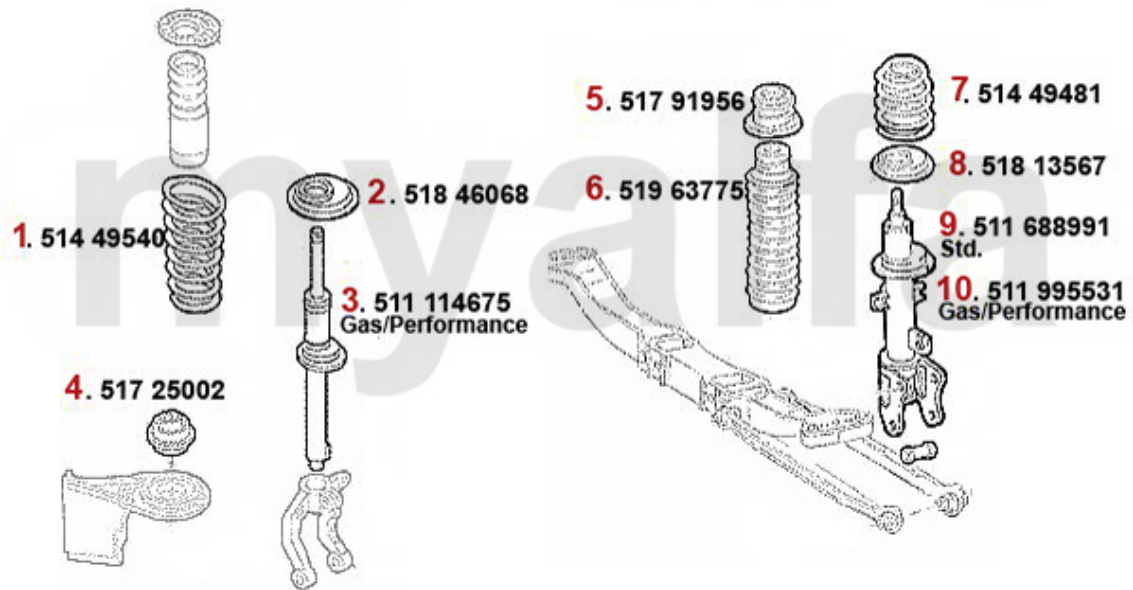

Federbeine/Struts 147 JTD

1	51449540	OE. 51772432 REAR SPRING	DKK586.13
2	51846068	OE.46746068 RING f. STRUT 147 FA (RUBBER)	On request
3	51214675	FRONT SHOCK ABSORBER 147/156 GAS PERFORMANCE	DKK939.07
4	51725002	OE. 60625002 UPPER STRUT BEARING	DKK183.92
5	51791956	OE. 46791956 ELASTIC PAD f. STRUT 147 RA	On request
6	51963775	OE. 60663775 SET SHIELD f. STRUTS RA 147	DKK191.74
7	51449481	REAR SPRING 147, 156, NUOVO GT	DKK539.94
8	51813567	OE. 60613567 RING f. STRUT 147 RA	On request
9	51188991	Federbein hinten 147	DKK876.49
10	51295531	OE. 46763386/46841067/50509464 REAR STRUT 147 GAS PERFORMANCE	DKK1,322.56