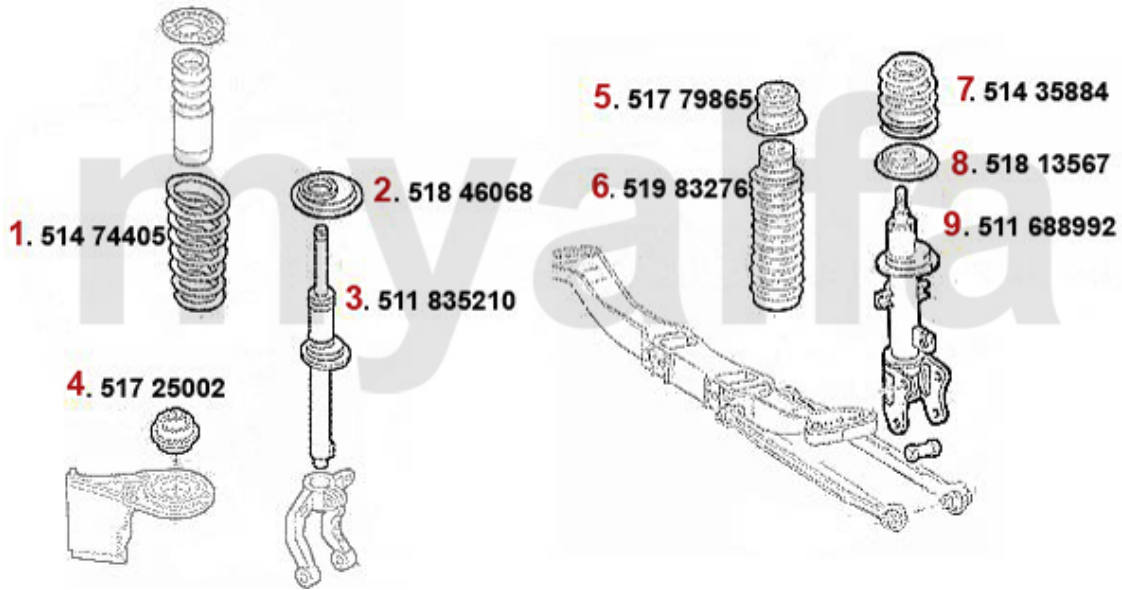

Federbeine/Struts GTA

1	51474405	OE. 60674405 SPRING FA 147 GTA	DKK1,169.93
2	51846068	OE.46746068 RING f. STRUT 147 FA (RUBBER)	On request
3	51135210	OE. 46835210 SHOCK ABSORBER	DKK1,166.02
4	51725002	OE. 60625002 UPPER STRUT BEARING	DKK183.92
5	51779865	OE. 60679865 ELASTIC PAD RA	On request
6	51983276	OE. 60683276 SHIELD f. STRUT 147 GTA RA	On request
7	51435884	OE. 46835884 SPRING 147 GTA RA	On request
8	51813567	OE. 60613567 RING f. STRUT 147 RA	On request
9	51188992	OE. 60688992 SHOCK ABSORBER	DKK1,917.26