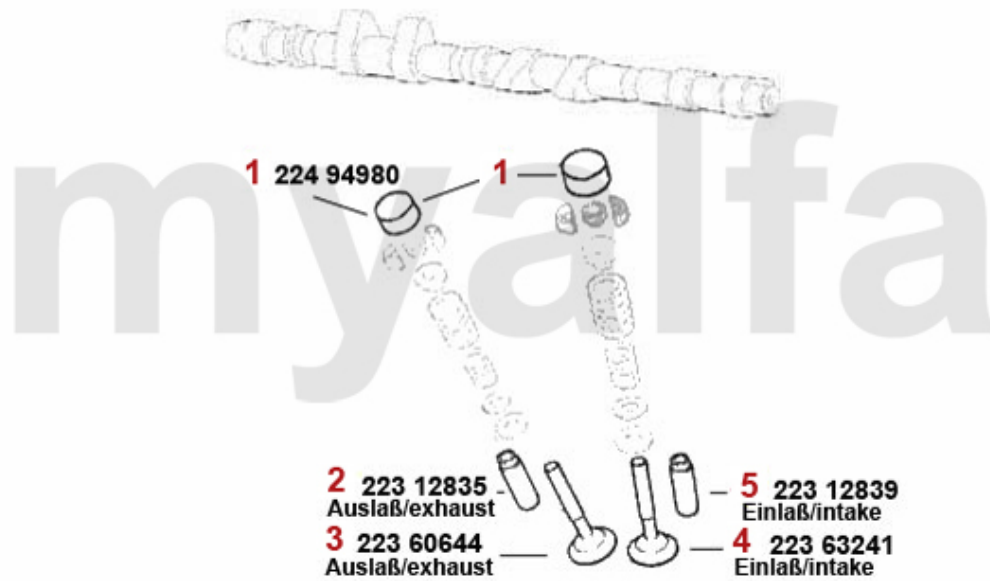

Ventiltrieb/Valvetrain 147 GTA

1	22464980	OE. 6066480 VALVE TAPPET	DKK293.44
2	22312835	OE. 60612835 VALVE GUIDE	DKK254.32
3	22360644	Exhaust Valve 3.0/3.2 24V	DKK234.02
4	22363241	OE.60560643 INTAKE VALVE 3.0 V6 24V/3.2 GTA,147,156,164, 166, SPIDER/GTV (916),NUOVO GT	DKK226.95
5	22312839	OE. 60605120 VALVE GUIDE	DKK254.32