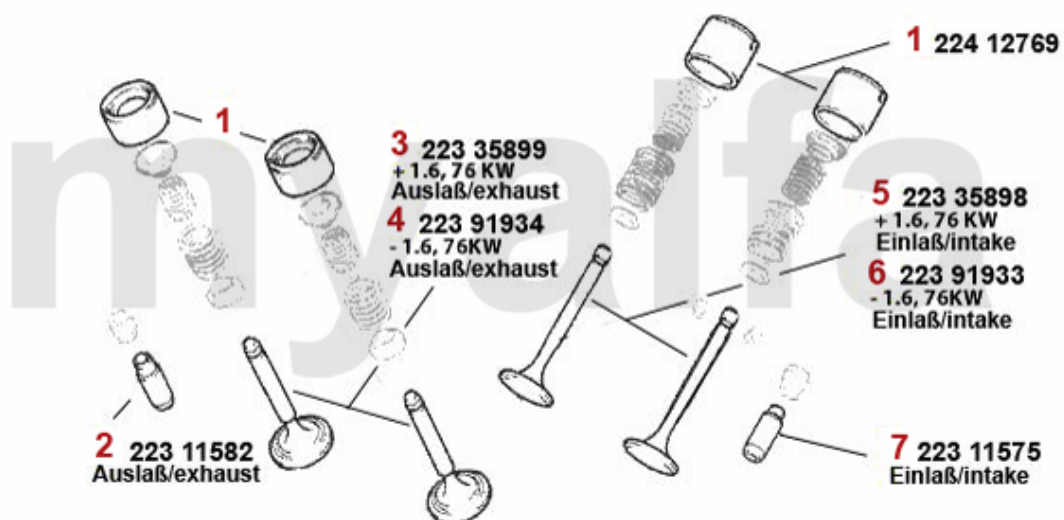

Ventiltrieb 147 TS

1	22412769	OE.46787055 HYDRAULIC VALVE LIFTER	DKK139.69
2	22311582	Ventilführung Auslass + 0.05 TS 16V	DKK165.11
3	22335899	OE. 7735899 INTAKE VALVE TS 16V	DKK189.42
4	22391934	OE. 60674496 EXHAUST VALVE	On request
5	22335898	OE. 7735898 EXHAUST VALVE TS 16V	DKK191.74
6	22391933	OE. 7766564 INTAKE VALVE	DKK124.42
7	22311575	Ventilführung Einlass +0.05 TS16V	DKK165.11