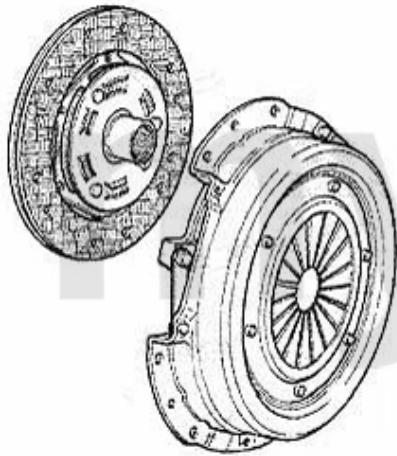

Kupplungs-Kit/Clutch Set 147 GTA

---

1. 431 739521
Ø 235 mm

1 43139521 OE. 71739521/71728897 CLUTCH KIT 147,156,916 GTA 147, 156,

DKK3,717.18