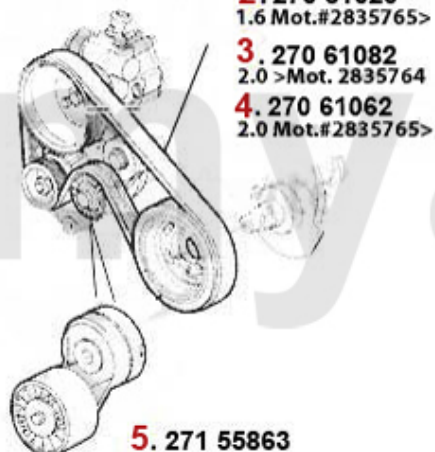

Car Cover 147

1. 911 109 0
rot/red

2. 911 275 0
blau/blue

1 9111090 CAR COVER ECOLINE SPIDER 105/115 AND GT BERTONE, RED

DKK461.71

Keilriemen/V-Belt 147

ohne/without
Klimaanlage/AC:

5. 271 55863