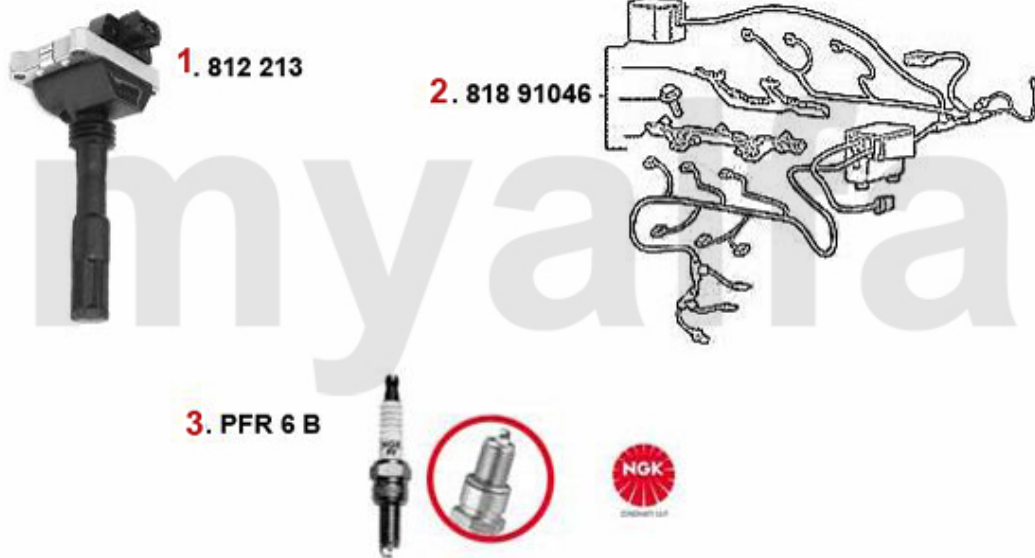

Zündanlage/Ignitionsystem 147 GTA

1	812213	OE. 60562701 Coil	DKK820.90
2	81891046	IGNITION CABLE SET V6 24V CF3	On request
3	PFR6B	OE. 60579903 SPARK PLUG NGK	DKK144.81