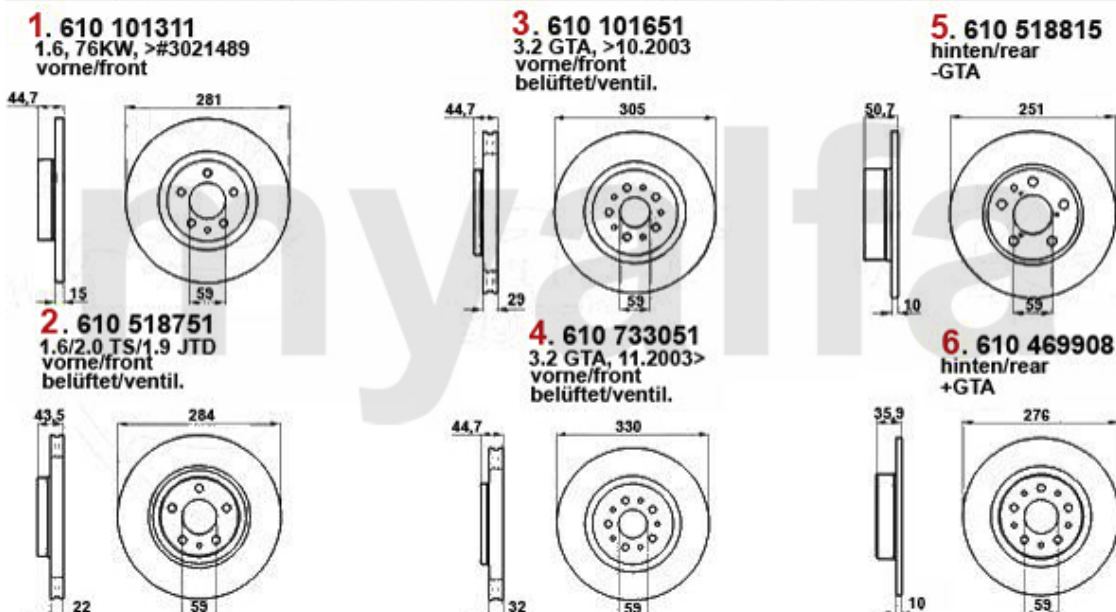

Bremsscheiben/Brakedisks 147

1	61001311	Bremsscheibe VA 147 1.6 16V TS 156 1.6/1.8/16V TS/1.9 JTD	On request
2	61018751	OE. 71739568 FRONT BRAKE DISK 147, 156, 164, gtv/spider (916)	DKK586.87
3	61001651	OE. 60652186 / 60670801 FRONT BRAKE DISC 147/156 GTA, gtv/spider 3.0/3.2 V6 24V	DKK683.17
4	61033051	OE.51733051 FRONT BRAKE DISC GTA 147 2003>,156 2002>	DKK1,244.24
5	61018815	OE. 71738911 REAR BRAKE DISK 147, 156, 164	DKK554.09
6	61069908	OE. 46469908 RAER BRAKE DISC	DKK539.94