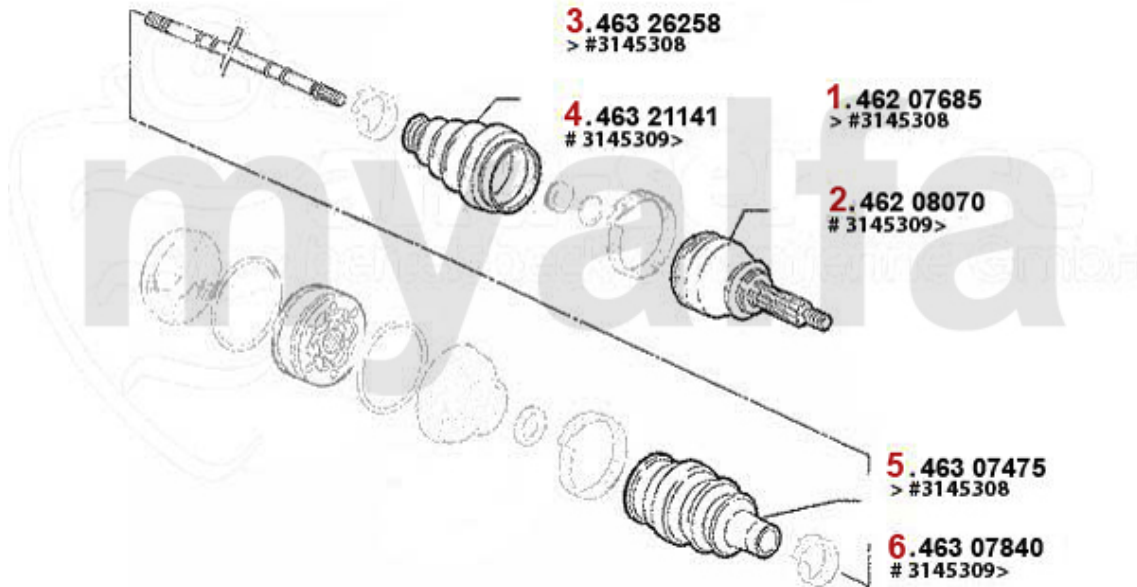

Antriebswelle/Driveshaft 147 1.9 JTD 16V

1	4627685	OE. 46307685 CONST.VELLOCITY JOI 147 1.9 JTD 8V (85KW)/16V (103KW) > #3145308	DKK1,526.04
2	4628070	OE. 46308070 CONST.VELLOCITY JOI 147 1.9 JTD 8V (85KW)/16V (103KW) # 31405308>	DKK1,248.15
3	46326258	OE. 7548098 BOOT SET	DKK241.85
4	46321141	OUTER CV BOOT 166 6 CYLINDER/JTD 10V O.E. 82476458	DKK230.86
5	46307475	OE. 46307374 BOOT 147 1.9 JTD 16V	DKK230.86
6	46307840	OE. 46307840 BOOT SET 147 1.9 JTD # 3145308>	DKK200.31