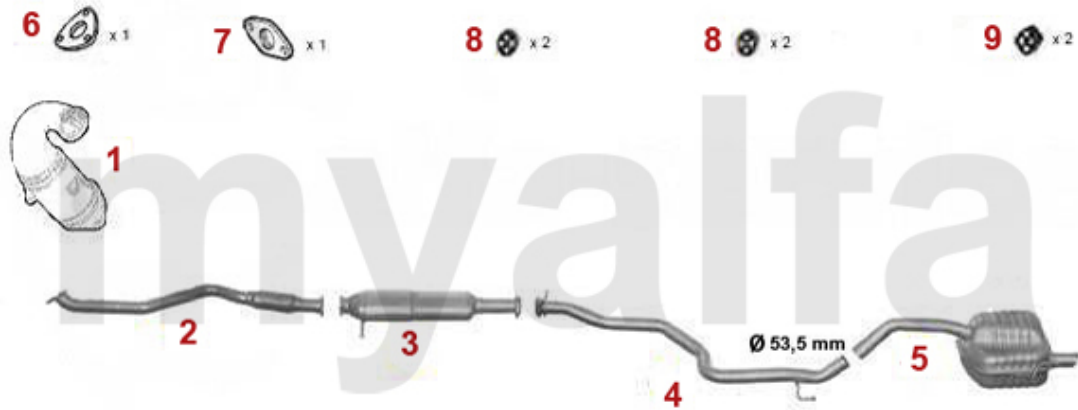

Abgasanlage/Exhaust System 147 1.9 JTD

147 1.9 JTD TURBO DIESEL 8/16V (1910 cc - 85 kW - Mot 937A2000/103 kW)

10/00-

1	32185920	OE. 55185920 KATALYSATOR 1st 147 1.9 JTD 8/16V	DKK3,042.58
2	33216631	PRESILENCER 147 1.9 JTD FROM 10.2000 ON, 156 1.9 JTD FROM 1997 ON / FROM # 0434143	DKK1,189.49
3	32116633	Katalysator mitte 147 1.9 JTD 156 1.9 & 2.4 JTD bj. 97>	DKK5,423.13
4	34115404	MIDDLE PART 147 1.9 JTD FROM 10.2000 ON	DKK508.65
5	35115407	REAR SILENCER 147 1.9 JTD FROM 10.2000 ON	DKK1,494.66
6	38094560	Dichtung VSD 145/6,156,166 JTD	DKK46.94
7	38094484	OE. 73503584 GASKET	DKK97.78
8	38091143	OE. 60811640 / 60816516 EXHAUST RUBBER	DKK28.59
9	38091119	Gummi/Auspuffaufhängung 145/6 TD mit Kat	DKK47.77