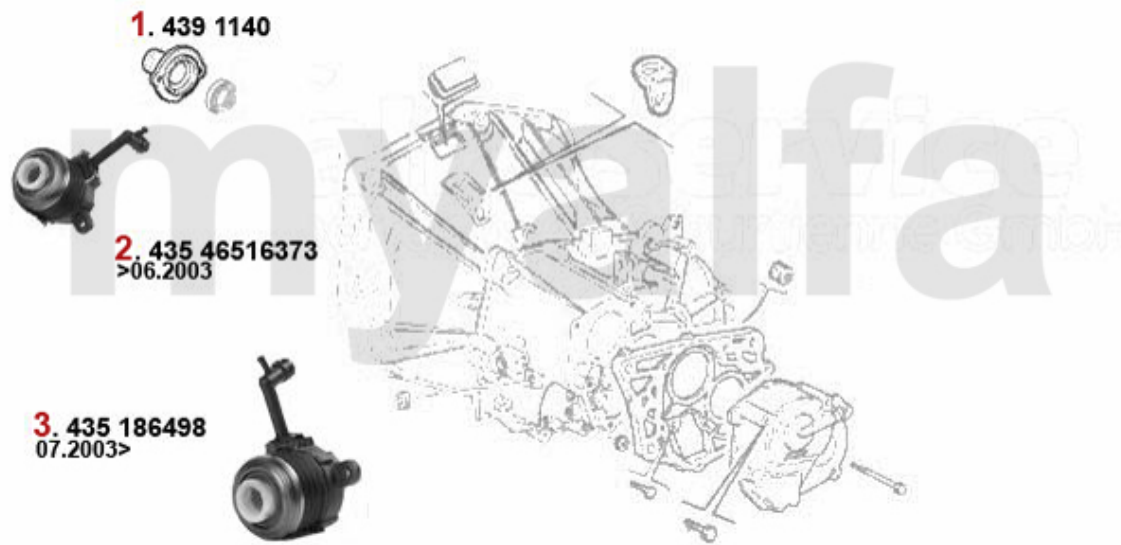

Ausrücker/Sleeve Bearing 147 1.6/2.0 TS

1	4391140	OE. 46411139 MOUNT	DKK383.49
2	43516373	OE. 55184041 SLEEVE BEARING	DKK1,009.48
3	43586498	OE. 55186498 SLEEVE T/OBEARING 147,Nuovo GT	DKK570.48