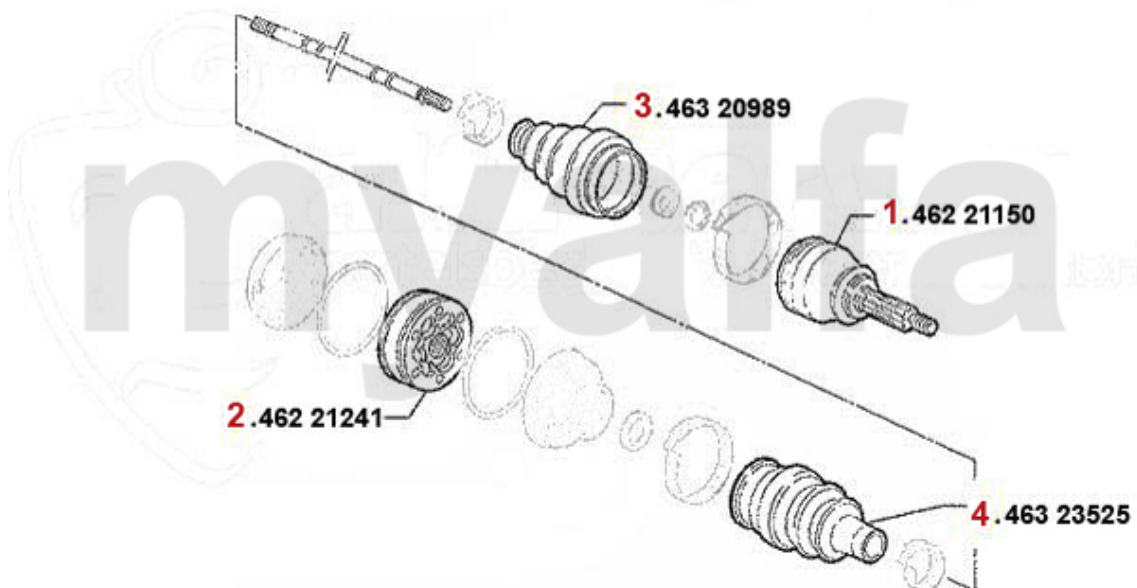

Antriebswelle/Driveshaft 147 1.6/2.0 TS

1	46221150	OE. 60815370 OUTER JOINT SET	DKK1,166.02
2	46221241	INNER JOINT SET GTV/SPIDER (916), 155, 145/6 TS 16V, 156 TS 16V, 166 2.0 TS, 147 1.6/2.0 TS	DKK899.96
3	46320989	OE. 46429633 DRIVE SHAFT BOOT SET	DKK163.53
4	46323525	OE. 9945301 BOOT	DKK215.21