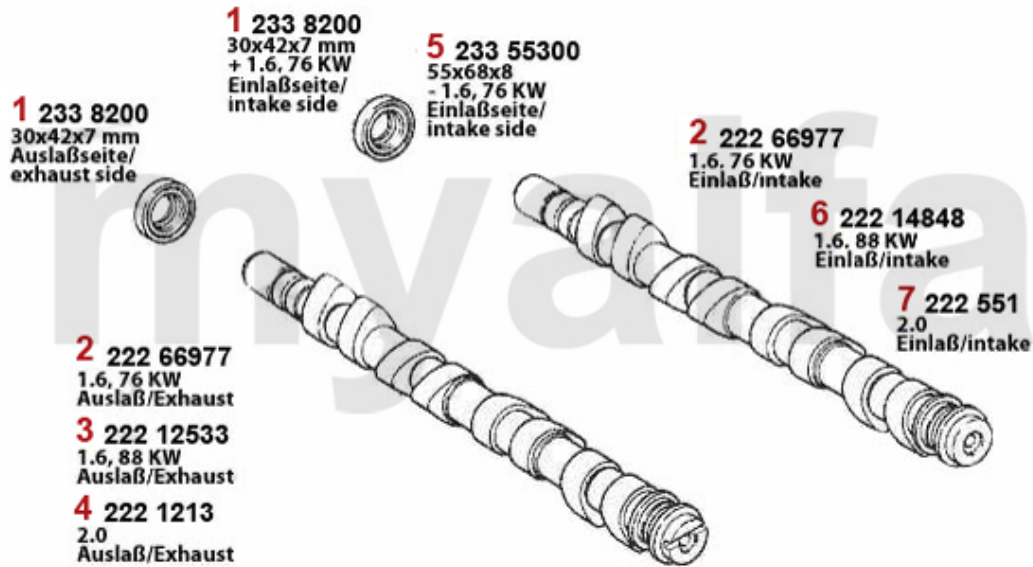

Nockenwelle/Camshaft 147 TS

1	2338200	OE. 71753052 SEALING GASKET	DKK136.99
2	22266977	Nockenwelle (Einlass/Auslass) 147 1.6 TS 76 KW	On request
3	22212533	OE. 60613942 CAMSHAFT	On request
4	2221213	OE. 60601213 CAMSHAFT	On request
5	23355300	SHAFT SEAL CAMSHAFT 145/6,15 5,156 1.6,1.7,1.8,2.0 16V TS	DKK140.06
6	22214848	Nockenwelle 145/6 1.6 TS 16V # 1650 88>, 156 1.6 TS 16V #84340>	DKK2,261.63
7	222551	OE. 60600551 CAMSHAFT	DKK3,357.16