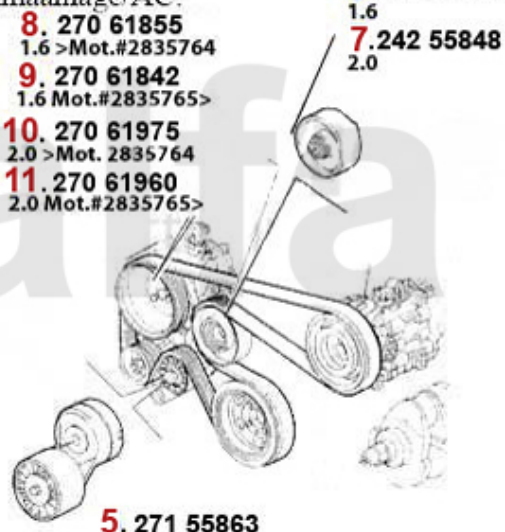

5. 271 55863

6. 242 55849
  1.6
7. 242 55848
  2.0
8. 270 61855
  1.6 >Mot.#2835764
9. 270 61842
  1.6 Mot.#2835765>
10. 270 61975
  2.0 >Mot. 2835764
11. 270 61960
  2.0 Mot.#2835765>

1	27061045	Keilrippenriemen 6PK1045 145/6 Bj. 97>,155,156,gtv&spider(916) 1.4/1.6 /1.8 TS 16V ohne K	DKK157.29
2	27061020	Keilrippenriemen 6PK1030 147 TS (ohne Klima) Mot.# 2835764>	DKK166.69
3	27061082	Keilrippenriemen 6PK1082 145/6 2.0 TS 16V,147 2.0 TS/JTS,156/166 2.0 T S,gtv/spider (916)	DKK197.24
4	27061062	OE. 60676136 POLY-V BELT	DKK176.10
5	27155863	OE. 60814110 TENSIONER	DKK387.40
6	24255849	Umlenkrolle Keilrippenriemen 145/6/7,155/6,gtv/spider (916) 1.4/1.6/1.8 TS (mit Klima)	DKK309.08
7	24255848	OE. 60602136 IDLE PULLEY	DKK388.15
8	27061855	Keilrippenriemen 6PK1855 145/6 1.4/ 1.8 TS 16V Bj. 97>,1.6 TS,1.6/1.8 T S 16V,gtv/spider 1	DKK225.36
9	27061842	Keilrippenriemen 6PK1842 145/6 1.8 TS mit Klima,155 1.6/1.8 TS mit Kli ma,Nuovo GT,Generat	On request
10	27061975	OE: 71753673 BELT	DKK221.45
11	27061960	OE. 60653030 V-BELT	DKK320.82