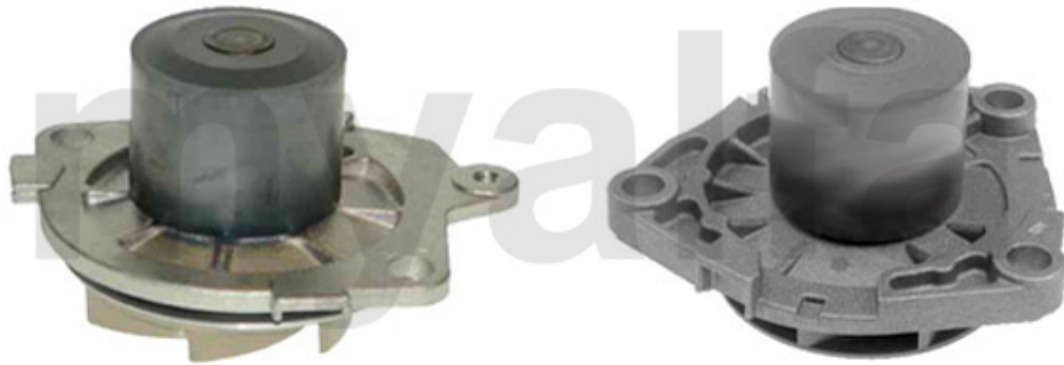

Wasserpumpe/Waterpump 147 1.9 JTD 8/16V

1. 262 15970
8V

2. 262 4051
16V

1 26215970 OE. 46515970 WATER PUMP 1.9/2.4 8/10 V
2 2624051 OE. 55209993 WATERPUMP 1.9/2.4 16/20 V

DKK474.19

DKK608.85