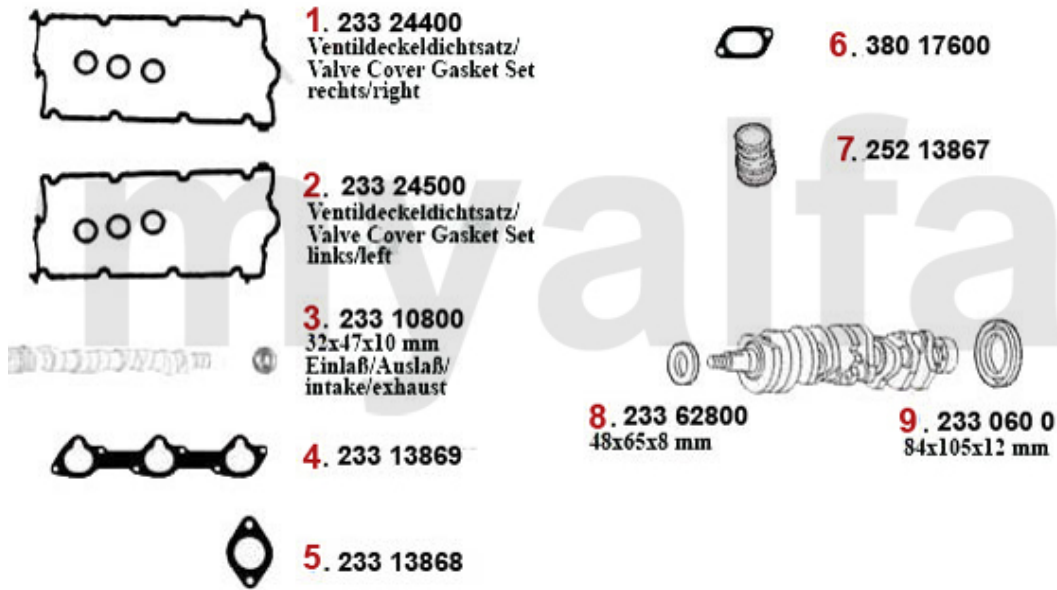

Dichtungen Motor/Gaskets Engine 147 GTA

1	23324400	O.E. 60609978 VALVE COVER GASKET SET	DKK356.86
2	23324500	O.E. 60609979 VALVE COVER GASKET SET	DKK356.86
3	23310800	Seal for Camshaft #606 10 985/561 03 085	DKK97.78
4	23313869	INTAKE MANIFOLD GASKET 147, 156,164/SUPER,166,GTV/SPIDER (916),NUOVO GT V6 24V	DKK55.97
5	23313868	OE. 60513868 Sealing Gasket	DKK46.19
6	38017600	OE. 60573536 / 60810625 EXHAUST MANIFOLD GASKET	DKK77.48
7	25213867	INTAKE RUBBER 147,156, 164/SUPER, 166, GTV/SPIDER (916), NUOVO GT V6 24V	On request
8	23362800	OE. 60601977 CRANKSHAFT SEALS	DKK129.16
9	2330600	OIL SEAL CRANK SHAFT REAR 84/105/12 SPIDER IE 1990-93 ORIGINAL QUALITY	DKK273.14