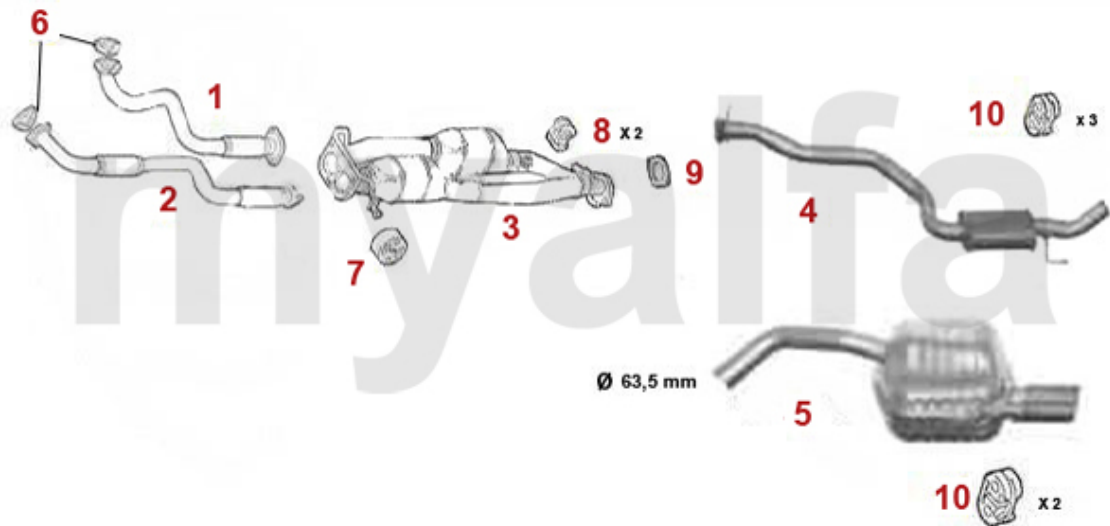

Abgasanlage/Exhaust System 147 GTA

147 3.2 GTA, 3179 ccm, 184 KW

2003>

1	33169658	OE. 60669658 EXHAUST PIPE FR 147 GTA	On request
2	33169659	OE. 60669659 EXHAUST PIPE FL 147 GTA	DKK4,757.94
3	32178321	OE. 60678321 SILENCER	On request
4	3413539	OE. 73503539 MIDDLE SILENCER	DKK4,343.16
5	3513540	OE. 73503540 REAR SILENCER	DKK3,905.01
6	38069665	OE. 60669665 SEALING GASKET f. EXHAUST PIPE 147,156,166,	DKK147.88
7	38075717	OE. 60675717 RUBBER EXHAUST SYSTEM 147, 156,166 Nuovo GT	DKK100.20
8	38091143	OE. 60811640 / 60816516 EXHAUST RUBBER	DKK28.59
9	38094484	OE. 73503584 GASKET	DKK97.78
10	38091066	OE. 60655991 / 60814913 / 60695841 EXHAUST RUBBER	DKK30.55