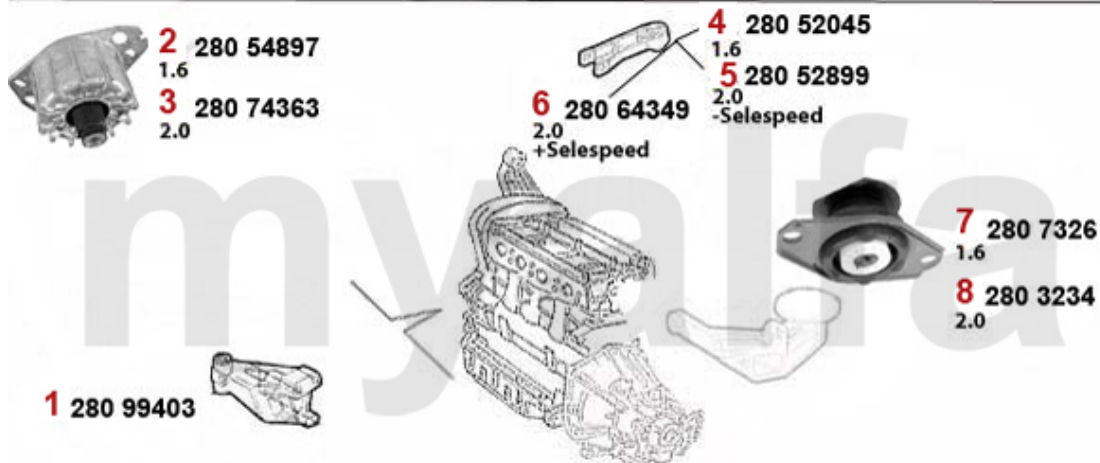

DKK474.19

DKK608.85

Motorlager/Engine Mount 147 TS

1	28099403	OE. 60672234/60599403 ENGINE MOUNT	DKK1,479.01
2	28054897	OE. 46554897 ENGINE MOUNT 147	DKK532.12
3	28074363	OE. 60674363 ENGINE MOUNT FL 147,156/SW, Nuovo GT 2.0	On request
4	28052045	OE. 46752045 ENIGINE MOUNT	On request
5	28052899	OE. 60652899 ENGINE MOUNT 145/6 2.0 TS, 147 all,156, gtv/spider (916) 1998>, Nuovo	DKK309.08
6	28064349	OE. 60664349 ENGINEROD 147, 156/SW,Nouvo GT 2.0 TS/JTS	On request
7	2807326	OE. 46407326 ENGINE MOUNT REAR RIGHT	DKK352.94
8	2803234	OE. 7652240/60808861 ENGINE MOUNT	DKK622.17