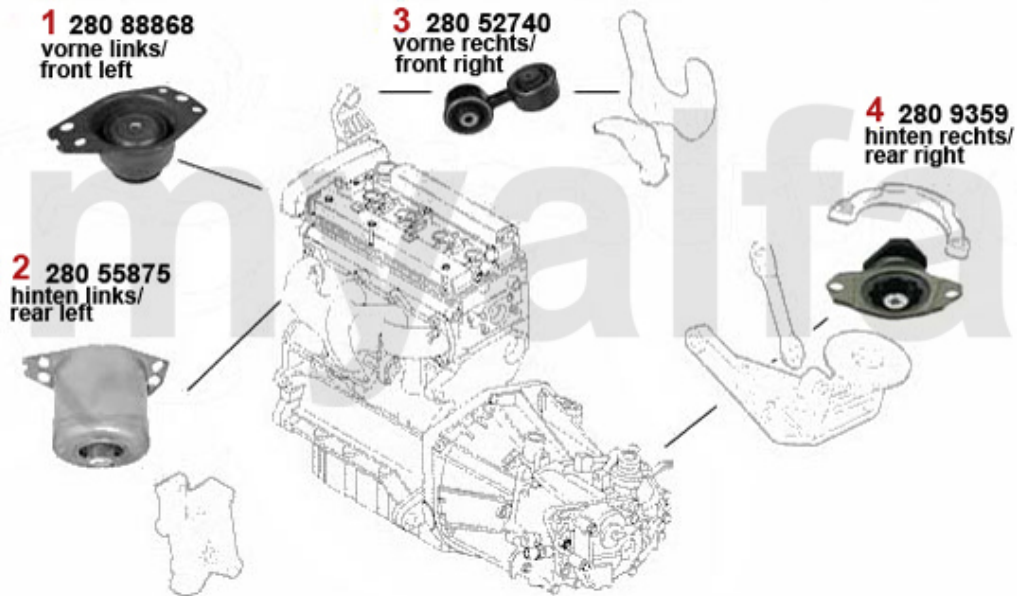

Motorlager/Engine Mount 147 GTA

1	28088868	OE. 60655868 ENGINE MOUNT 147,156,Nuovo GT V6 24V/GTA	<i>On request</i>
2	28055875	OE. 60655875 ENGINEMOUNT REAR 147,156, Nuovo GT 3.2 V6	<i>On request</i>
3	28052740	OE. 60652740 ENGINE MOUNT 147,156,Nuovo GT V6 24V/GTA	<i>DKK375.67</i>
4	2809359	OE. 7644686 REAR ENGINE MOUNT	<i>DKK383.49</i>