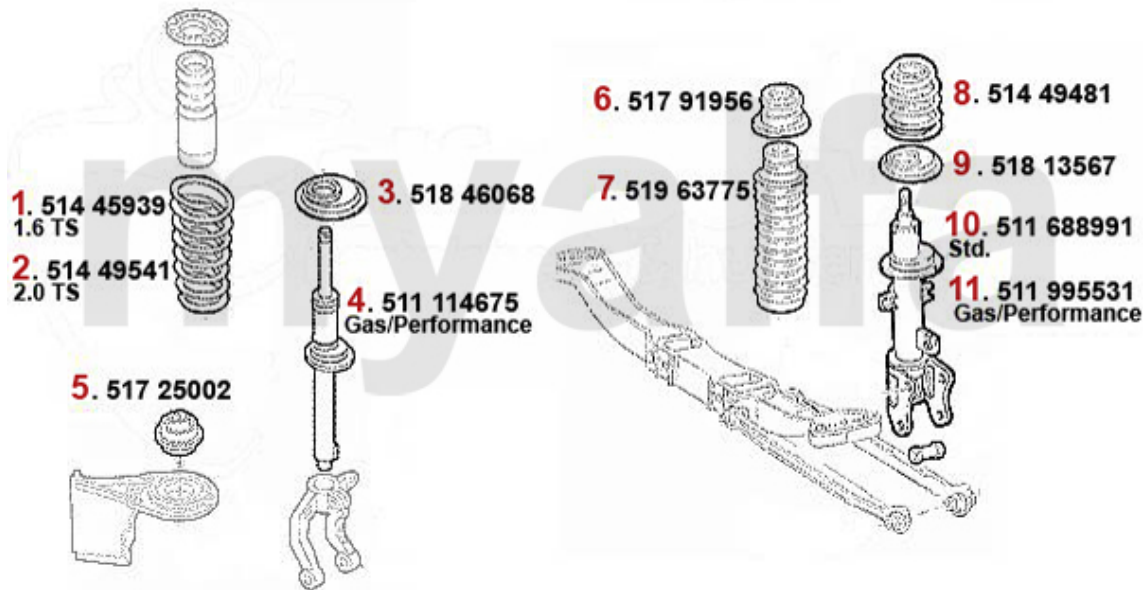

Federbeine/Struts 147 TS 16V

1	51449539	OE. 46804012 SPRING	DKK610.43
2	51449541	FRONT SUSPENSION SPRING 147 2.0 16V TS NUOVO GT 1.9 JTD	DKK539.94
3	51846068	OE.46746068 RING f. STRUT 147 FA (RUBBER)	On request
4	51214675	FRONT SHOCK ABSORBER 147/156 GAS PERFORMANCE	DKK939.07
5	51725002	OE. 60625002 UPPER STRUT BEARING	DKK183.92
6	51791956	OE. 46791956 ELASTIC PAD f. STRUT 147 RA	On request
7	51963775	OE. 60663775 SET SHIELD f. STRUTS RA 147	DKK191.74
8	51449481	REAR SPRING 147, 156, NUOVO GT	DKK539.94
9	51813567	OE. 60613567 RING f. STRUT 147 RA	On request
10	51188991	Federbein hinten 147	DKK876.49
11	51295531	OE. 46763386/46841067/50509464 REAR STRUT 147 GAS PERFORMANCE	DKK1,322.56