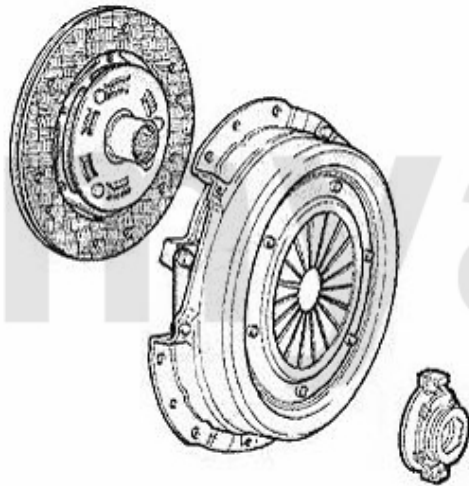

Kupplungs-Kit/Clutch Set 147 1.9 JTD 8V

1. 431 734802
Ø 230 mm
74 KW

2. 431 739539
Ø 235 mm
85 KW

1 43134802 OE. 71734802 KIT CLUTCH 147 1.9 JTD 8V 74 KW

DKK2,003.40

2 43139539 Kupplungs-Kit 156/SW,166 1.9/2.4 JTD 8/10V,147 1.9 JTD 8V 85KW

DKK2,472.93