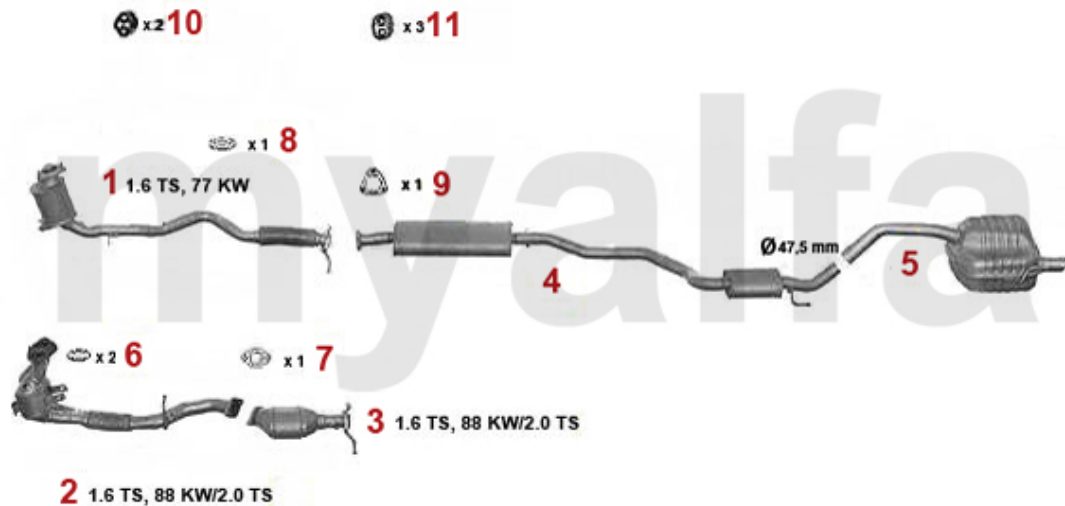

Abgasanlage/Exhaust System 147 TS

147 16V T.S. 1.6/2.0 (1598 cc. - 77 KW - Mot.AR37203/88 KW - Mot.AR32104)(1970 cc. - 118 KW - Mot.AR32310)

+20
SELESPEED 10/00-

1	32182699	CATALYST 147 1.6 TS (76 KW)	DKK6,262.10
2	32139668	OE. 46739668 EXHAUST PIPE/1ST KAT 147 1.6(88KW)/2.0 TS 16V	DKK7,787.30
3	32139666	OE. 46739666 SILENCER CATALIZED/2nd KAT 147	On request
4	34115009	MIDDLE SILENCER 147 1.6-2.0 16V TS FROM 10.2000 ON	DKK1,119.08
5	35115007	REAR EXHAUST SECTION 147 1.6-2.0 16V TS FROM 10.2000>	DKK1,330.38
6	38094038	OE. 46803532 GASKET f. KAT 147,156,916	DKK97.78
7	38074963	OE. 46774963 GASKET	DKK114.26
8	38094002	OE. 60511451 EXHAUST GASKET	DKK69.66
9	3809213	Dichtung Kat/MSD 147 1.6 TS (76KW)	DKK71.99
10	38091066	OE. 60655991 / 60814913 / 60695841 EXHAUST RUBBER	DKK30.55
11	38042184	OE. 46742184 ELASTIC PAD	DKK61.84