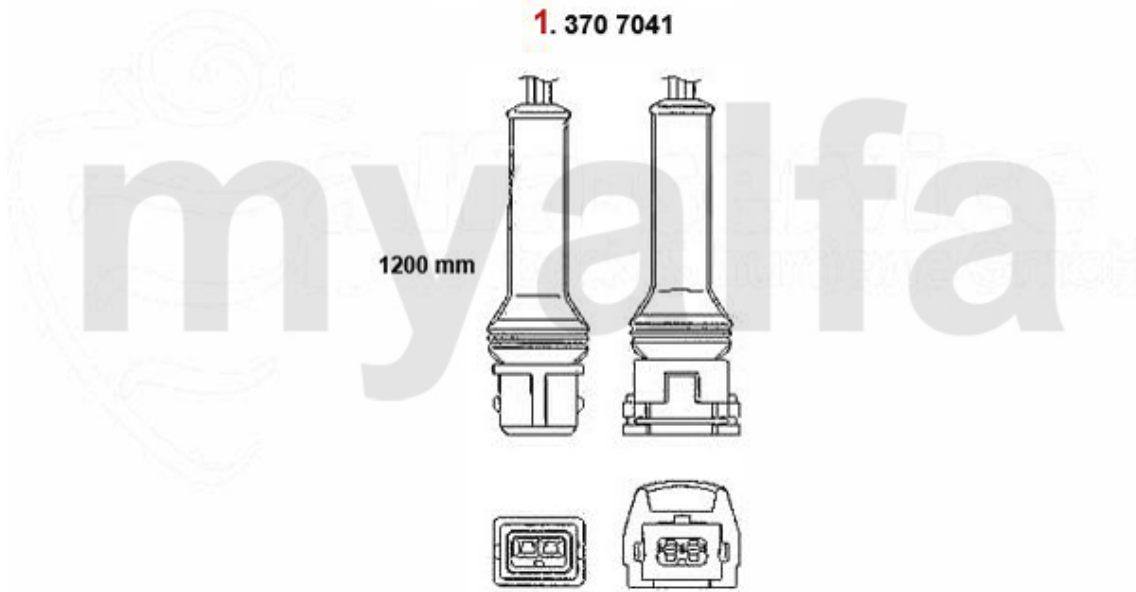

1 3707041 OE. 60578768 LAMBDA PROBE

DKK1,108.09

Lambda-Sonde/Lambda Probe 155 2.5 TD

1. 370 7025

1 3707025 Lambda-Sonde 155 2.0 Turbo/2.5 TD 3-adrig

DKK955.56

Antriebswelle/Driveshaft 155 TS 8V >1996

1	46221232	OUTER JOINT SET 145/6, 155 1.4/1.7/ie/16V/TS WITHOUT ABS OE. 60584659	DKK921.84
2	46223838	OUTER JOINT SET 145/6, 155, GTV/Spider (916) 2.0 16V TS WITH ABS OE. 60605055	DKK1,277.12
3	46221241	INNER JOINT SET GTV/SPIDER (916), 155, 145/6 TS 16V, 156 TS 16V, 166 2.0 TS, 147 1.6/2.0 TS	DKK899.96
4	46326189	OE. 60812755 BOOT	DKK223.03
5	46326207	INNER CV BOOT GTV/SPIDER (916), 2.0 TS 1995-98, 155, 145/6, 166 6 CYLINDER O.E. 608	DKK176.10