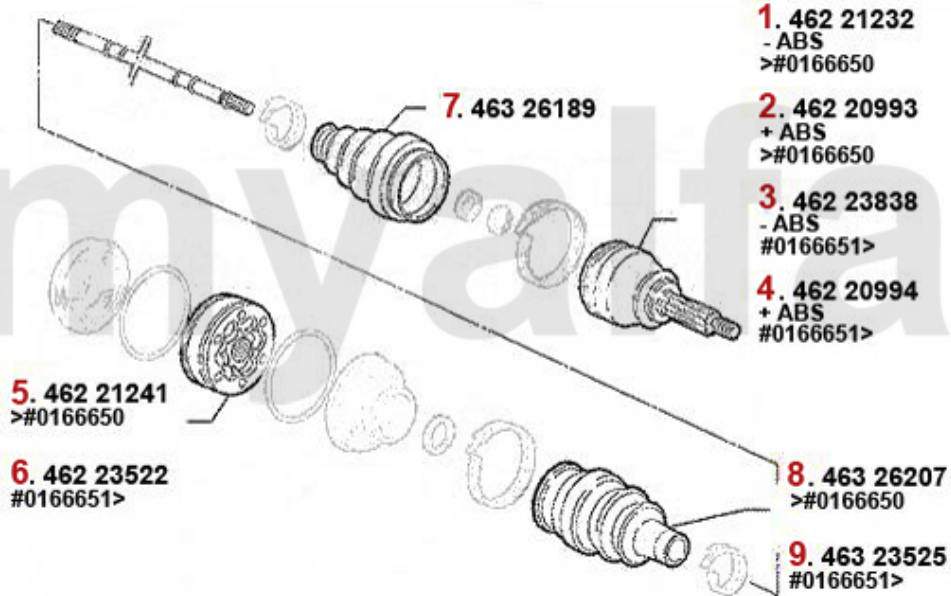

Antriebswelle/Driveshaft 155 2.0 TS 16V Bj. >4.96

1	46221232	OUTER JOINT SET 145/6, 155 1.4/1.7/ie/16V/TS WITHOUT ABS OE. 60584659	DKK921.84
2	46220993	SET OUTER JOINTS 145/6 TS/TD/ JDT Bj. 96> W/O ABS, 155 2.0 TS 16V	DKK1,166.02
3	46223838	OUTER JOINT SET 145/6, 155, GTV/Spider (916) 2.0 16V TS WITH ABS OE. 60605055	DKK1,277.12
4	46220994	OE. 60812760 OUTER JOINT SET	DKK1,212.95
5	46221241	INNER JOINT SET GTV/SPIDER (916), 155, 145/6 TS 16V, 156 TS 16V, 166 2.0 TS, 147 1.6/2.0 TS	DKK899.96
6	46223522	Gelenksatz innen 155,164 diverse	DKK795.10
7	46326189	OE. 60812755 BOOT	DKK223.03
8	46326207	INNER CV BOOT GTV/SPIDER (916), 2.0 TS 1995-98, 155, 145/6, 166 6 CYLINDER O.E. 608	DKK176.10
9	46323525	OE. 9945301 BOOT	DKK215.21