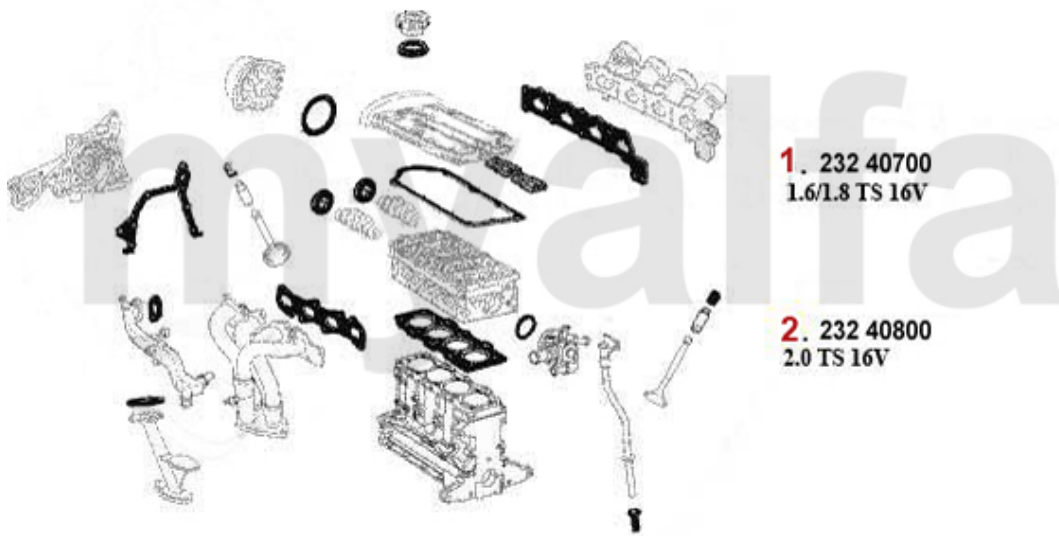

Kopfdichtsatz/Head Set 155 TS 16V

1	23240700	Kopfdichtsatz 145/6,155,156,1661.6-2.0 TS 16V Bj. >98 Alu-Ventildeckel	DKK1,009.48
2	23240800	HEAD GASKET SET 145/6,155,GTV/SPIDER (916) 2.0 TS 110KW FROM 95-01 ALUMINIUM VALVE COVER	DKK1,322.56