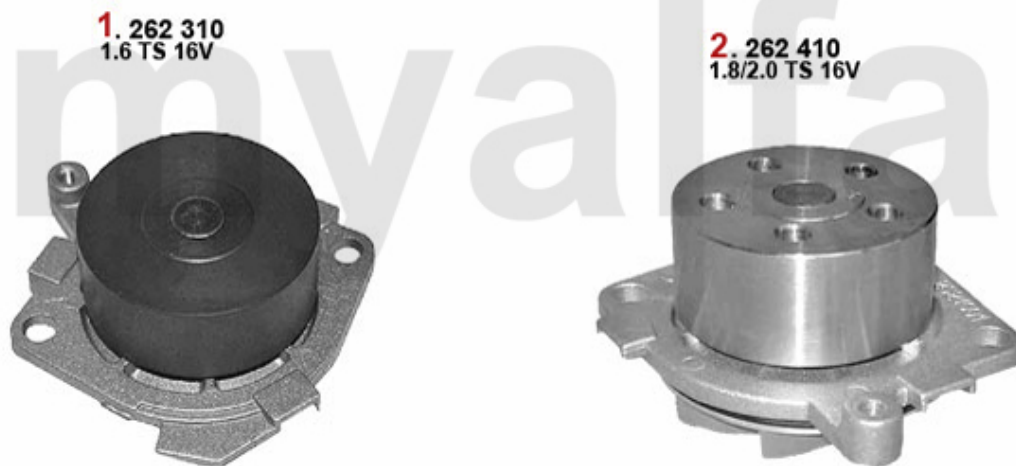

DKK770.80

Wasserpumpe/Waterpump 155 TS 16V

1. 262 310
1.6 TS 16V

2. 262 410
1.8/2.0 TS 16V

1 262310	OE. 60586222 WATERPUMP TS 16V	DKK583.80
2 262410	WATER PUMP 145/6 1.6 ie 16V TS,155 /6 1.6/1.8 ie 16V TS, Nuovo GT 1.8 TS	DKK539.94