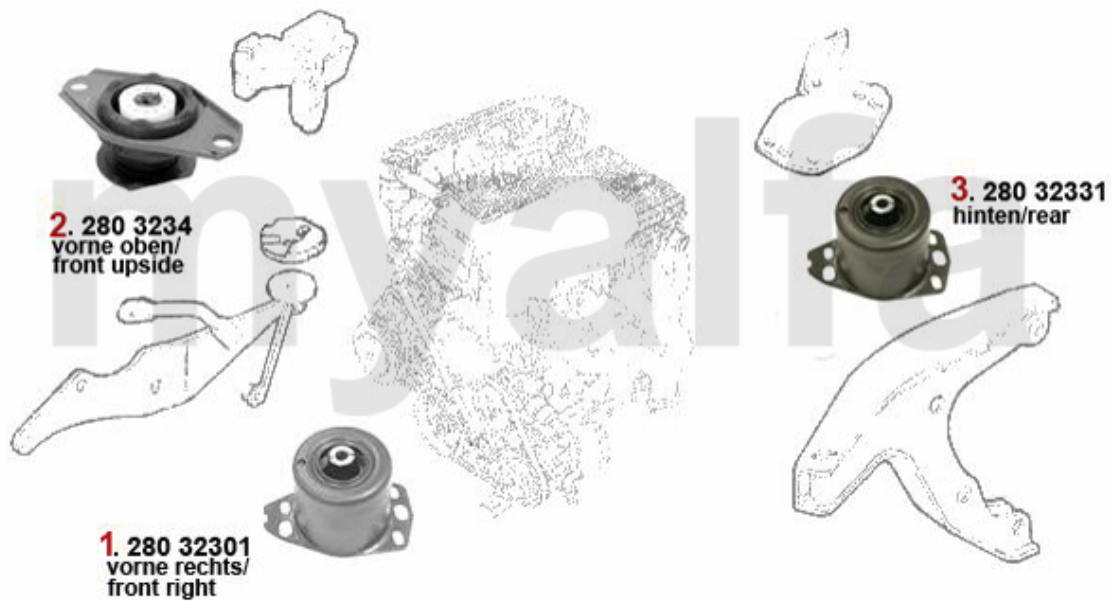

Motorlager/Enginemount 155 1.9 TD

2 2803234 OE. 7652240/60808861 ENGINE MOUNT

DKK622.17

1 28032301 Motorlager vorne 145/6 alle 155 nur diesel

DKK481.27

3 28032331 Motorlager hinten 145/6 alle 155 nur diesel

DKK558.01