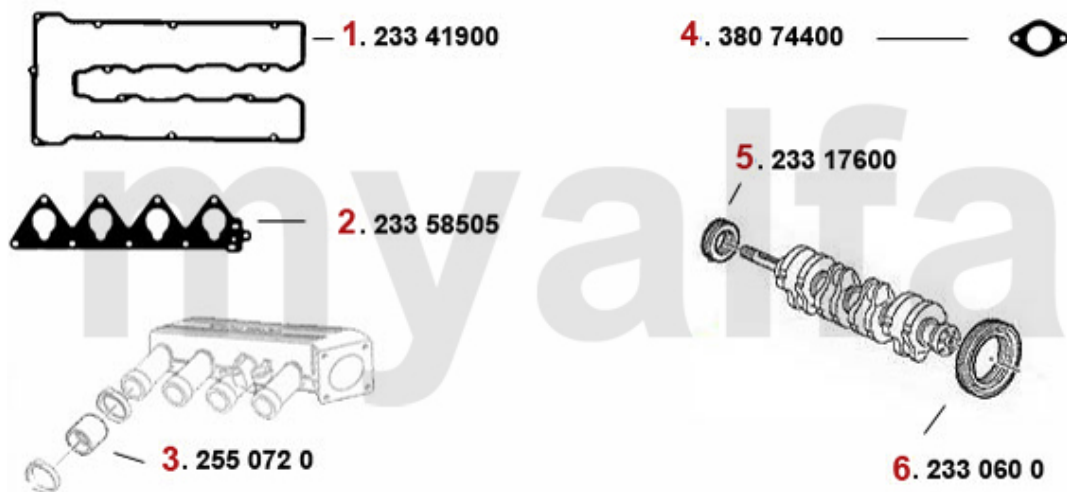

Dichtungen Motor/Engine Gaskets 155 TS 8V

1	23341900	OE. 60609159 VALVE COVER GASKET	DKK312.25
2	23358505	OE. 60558505 GASKET	DKK148.72
3	2550720	HOSE INTAKE MANIFPLD / AIR BOX SPIDER 2000 IE 1990-93	DKK85.68
4	38074400	OE. 60507576 GASKET	DKK48.52
5	23317600	FRONT SHAFT SEAL CRANKSHAFT 40/56/10 ARNA,SUD/SPRINT,33 (905/7), 145/6 BOXER,155 TS 8V	DKK155.71
6	2330600	OIL SEAL CRANK SHAFT REAR 84/105/12 SPIDER IE 1990-93 ORIGINAL QUALITY	DKK273.14