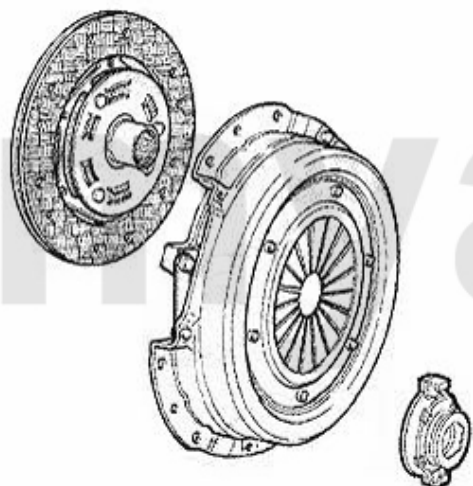

Kupplungs-Kit/Clutch Set 155 TS 8V

---

1. 431 576001
Ø 215 mm
1.7/1.8/2.0 TS 8V

1 43176001 Kupplungs-Kit 145/6 1.4/1.6/1.8 TS, gtv/spider (916)/155 1.6/1.8 TS 16V
,2.0 TS 8V Bj. 92-

DKK1,619.91