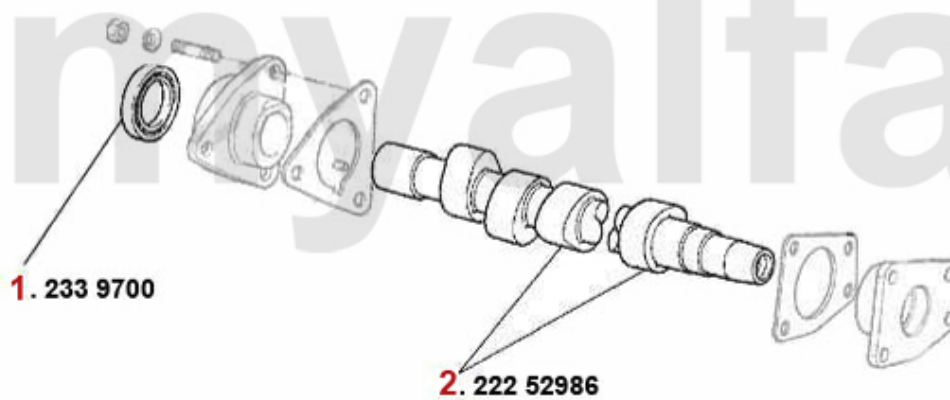

Nockenwelle/Camshaft 155 1.9 TD

1	2339700	Simmerring Nockenwelle 145/6, 155 1.9 TD Bj. 93-99 164 2.0 Turbo
2	22252986	Nockenwelle 145/6,155 1.9 TD

On request
DKK1,839.03