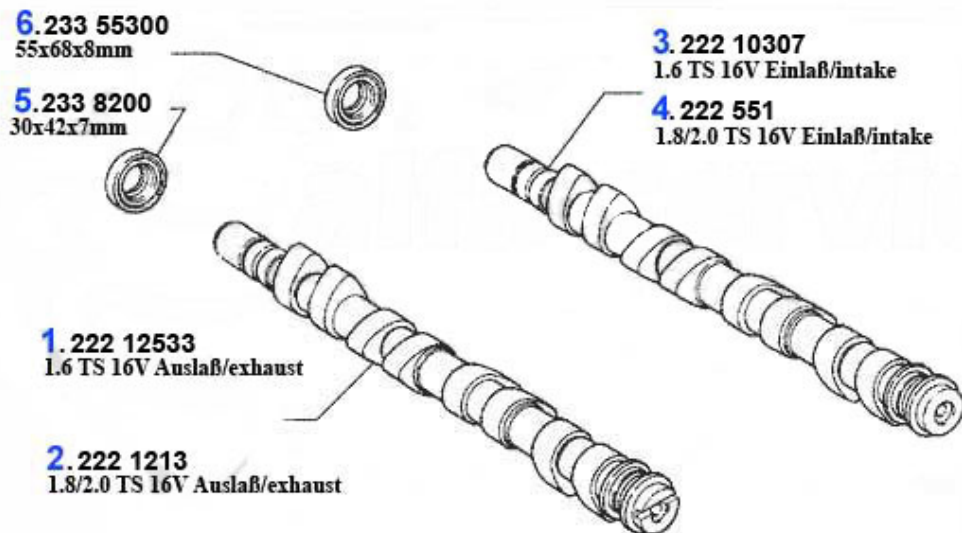

Nockenwelle/Camshaft 155 TS 16V

1	22212533	OE. 60613942 CAMSHAFT	<i>On request</i>
2	2221213	OE. 60601213 CAMSHAFT	<i>On request</i>
3	22210307	Nockenwelle (Einlass) 145/6 155,156 1.4/1.6 TS 16V	<i>DKK1,895.37</i>
4	222551	OE. 60600551 CAMSHAFT	<i>DKK3,357.16</i>
5	2338200	OE. 71753052 SEALING GASKET	<i>DKK136.99</i>
6	23355300	SHAFT SEAL CAMSHAFT 145/6,15 5,156 1.6,1.7,1.8,2.0 16V TS	<i>DKK140.06</i>