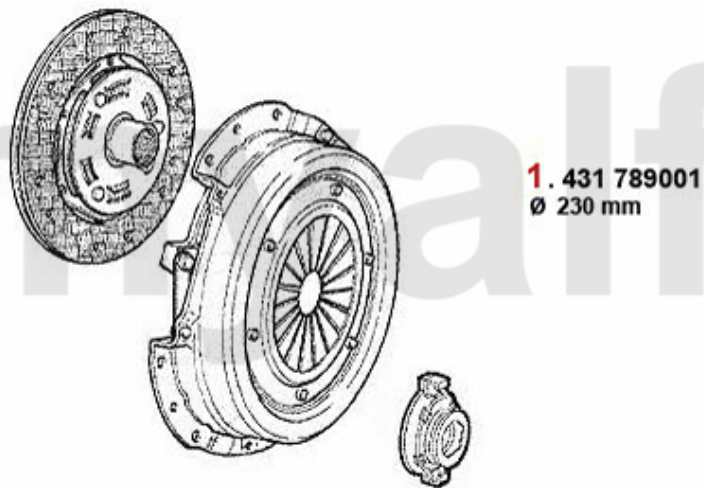

Kupplungs-Kit/Clutch Set 155 2.0 TS 16V Bj. >96

---

1 43189001 OE. 71734766 CLUTCH KIT 2.0 TS 16V 230 mm

DKK2,105.09