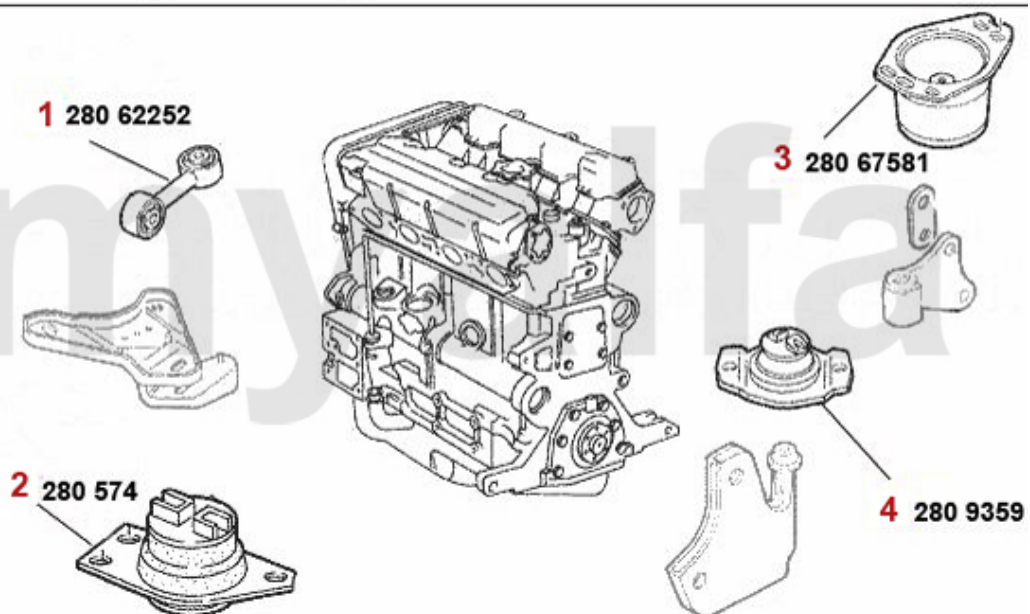

Motorlager/Enginemount 155 2.5 V6

3	28067561	OE. 60567561 ENGINEMOUNT REAR 155 TS 8V/ 2.5 V6	On request
4	2809359	OE. 7644686 REAR ENGINE MOUNT	DKK383.49
1	28062252	OE. 60562252 ENGINE ROD	On request
2	280574	OE. 60500574 ENGINE MOUNT	On request