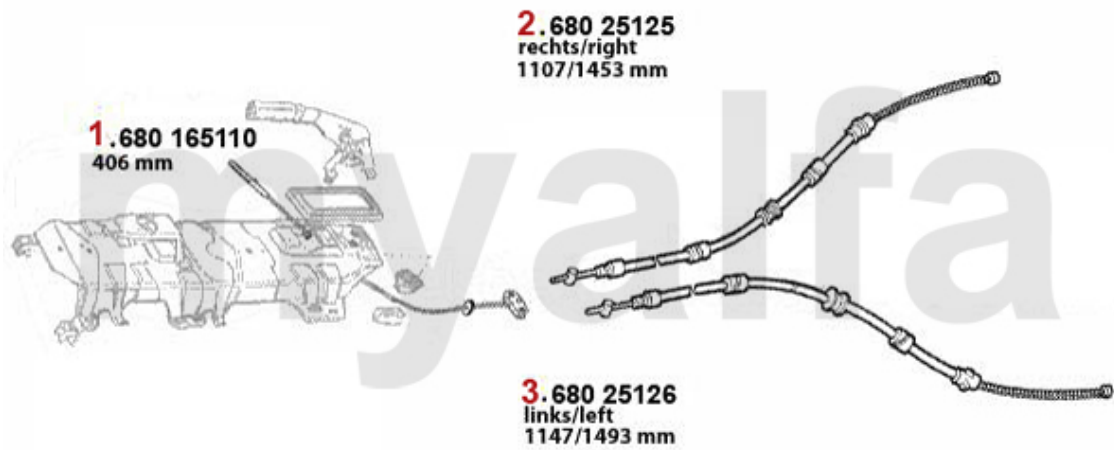

DKK128.33

Handbremsseil/Brake Cable 155

1	68065110	FRONT HAND BRAKE CABLE 145/6,147, 155, spider/gtv (916) Nuovo GT	DKK168.28
2	68025125	HAND BRAKE CABLE OE. 46456850	DKK312.25
3	68025126	OE.60806307 LEFT HANDBRAKE CABLE 155	DKK216.80