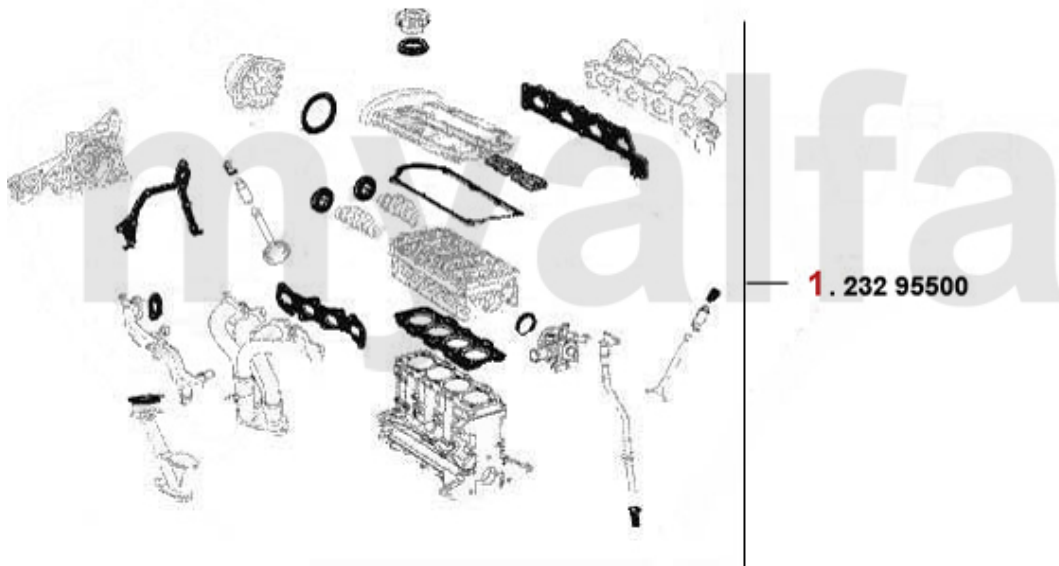

Kopfdichtsatz/Head Set 155 Q4

---

1 23295500 Kopfdichtsatz 155 2.0 16V Turbo Bj. 92-97

DKK1,036.11