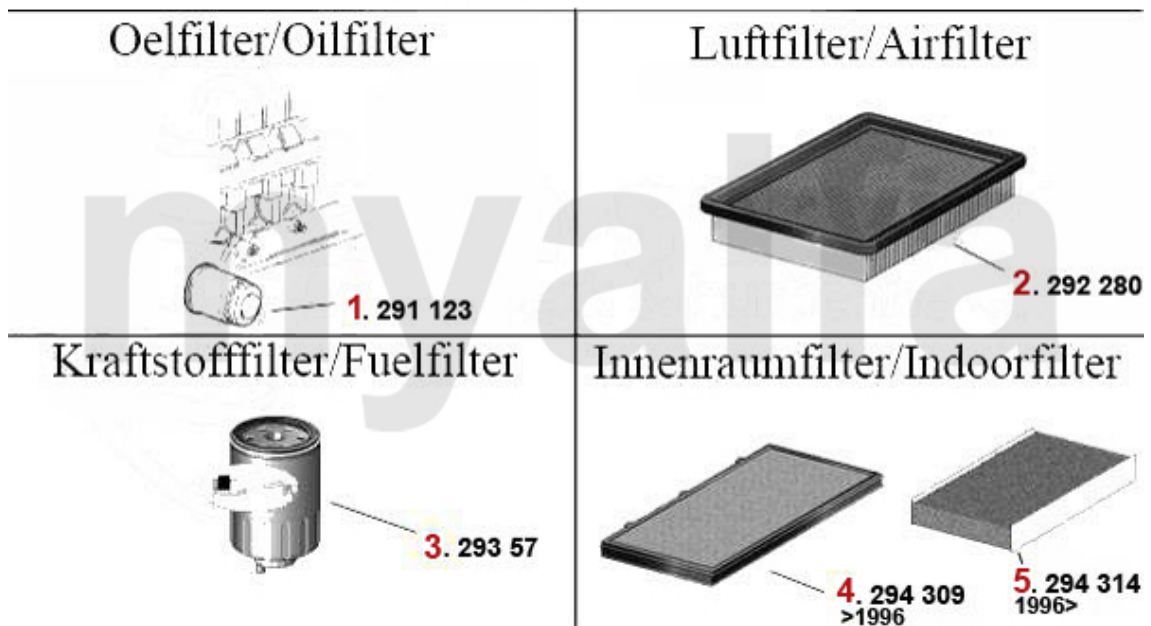

Filter 155 2.5 TD

2	292280	OE. 71736139 AIR FILTER	DKK136.99
4	294309	Innenraumfilter 145/6,155 >96 GTV/Spider (916) Bj. >98,eckig	DKK144.81
5	294314	OE. 46721923 CABIN FILTER	DKK130.75
1	291123	OE. 60553431, 60537470, 60533494, 60521128 OILFILTER	DKK85.68
3	29357	Kraftstoff-Filter 155,164/Super 2.5 TD,Anschraubpatrone	DKK230.86