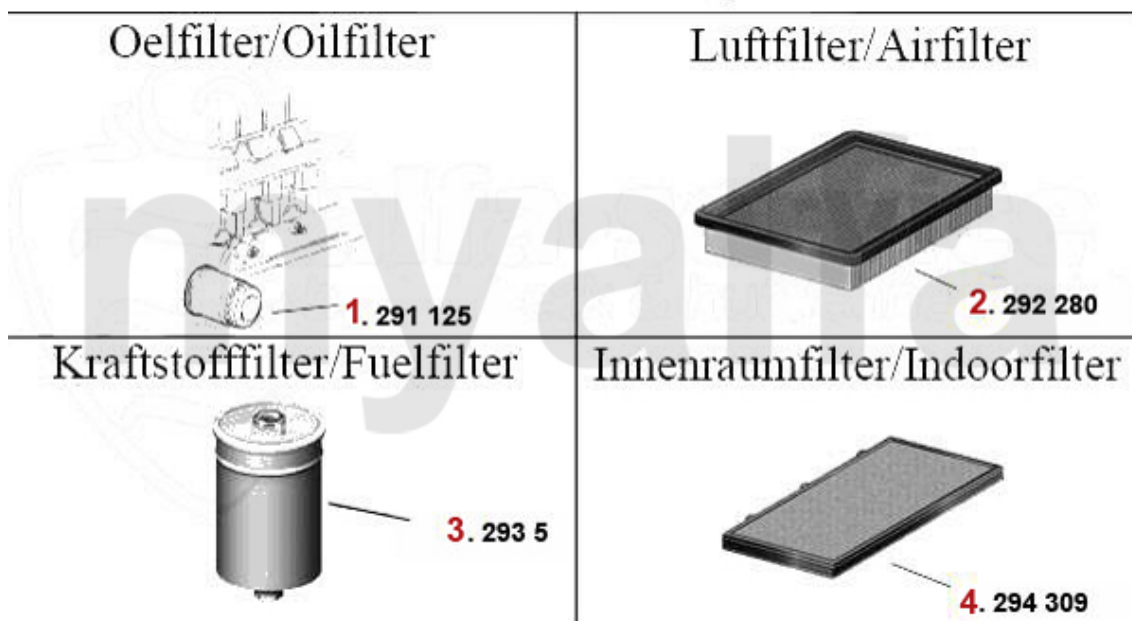

Filter 155 Turbo Q4 16V

2	292280	OE. 71736139 AIR FILTER	DKK136.99
4	294309	Innenraumfilter 145/6,155 >96 GTV/Spider (916) Bj. >98,eckig	DKK144.81
1	291125	OE. 60507080/60808974 OILFILTER	DKK93.13
3	2935	OE. 60575900 FUEL FILTER	DKK147.88