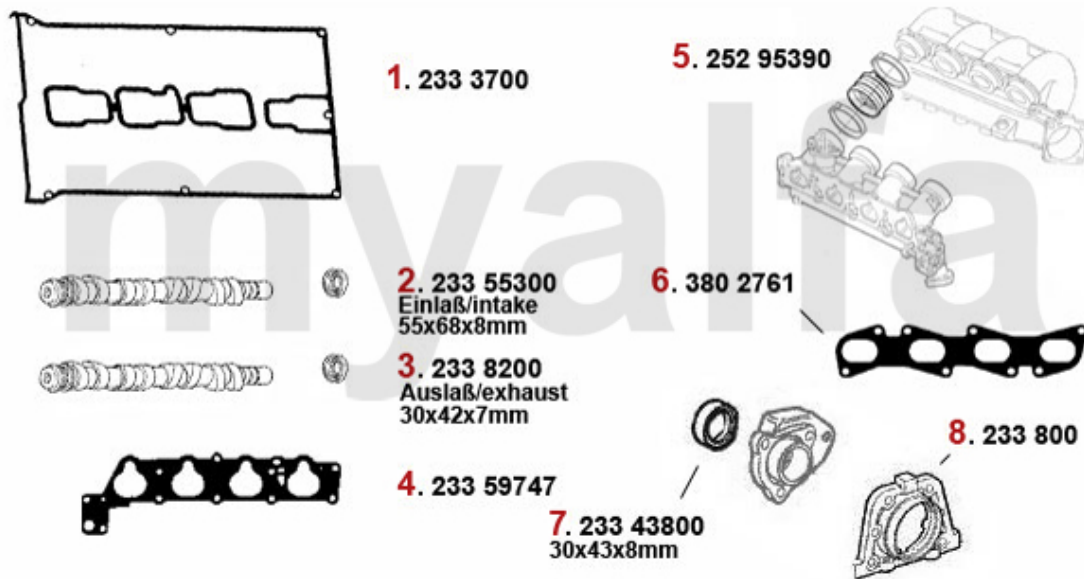

Dichtungen Motor/Gaskets Engine 155 TS 16V

1	2333700	Ventildeckeldichtung 2-teilig für Alu-Ventildeckel 145/6,155,156 166 Diverse 4-Zylinder bj	DKK265.31
2	23355300	SHAFT SEAL CAMSHAFT 145/6,15 5,156 1.6,1.7,1.8,2.0 16V TS	DKK140.06
3	2338200	OE. 71753052 SEALING GASKET	DKK136.99
4	23359747	Ansaugkrümmerdichtung 145/6,147,155 156,166,gtv/spider (916),Nuovo GT # 0165088> TS 16V	DKK197.24
5	25295390	OE. 60595390 INTAKERUBBER	DKK124.42
6	3802761	OE. 55194028 HEATERGASKET	DKK191.74
7	23343800	OILSEAL OE:40005010	DKK97.78
8	233800	Simmerring Kurbelwelle hinten (Schwungscheibe) 147 1.6 TS 16V/1.9 JTD Bj. 03 >,156 1.9/2.4	On request