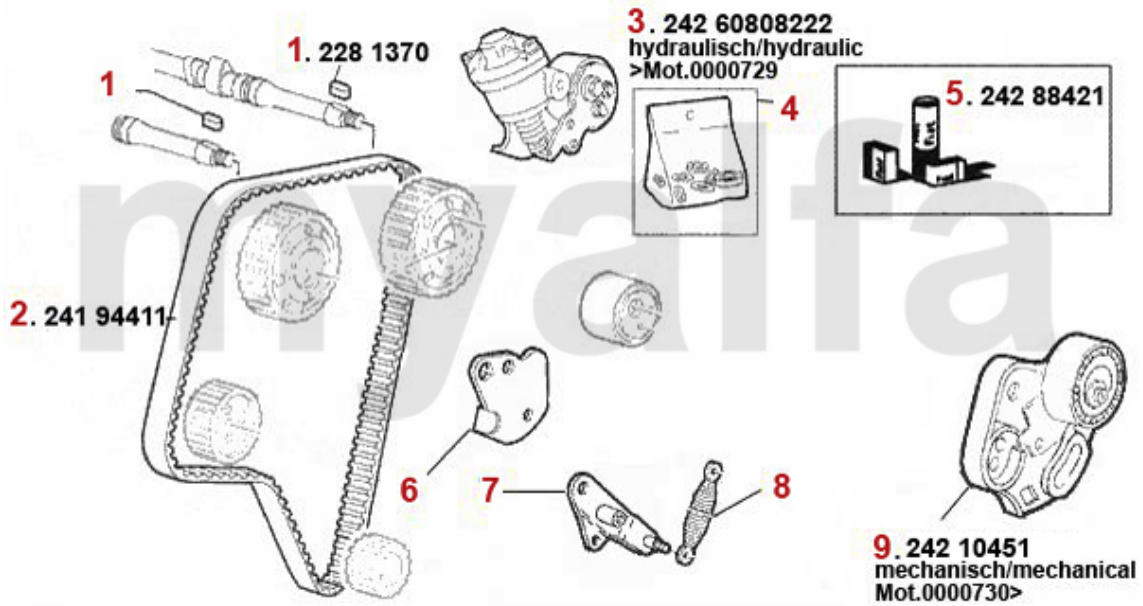

Zahnriemen 155 2.5 V6

1	2281370	WEDGE CAMSHAFT	DKK54.01
2	24194411	OE. 60500466 TIMINGBELT V6 12V 1992>	DKK254.32
3	24208222	Belttensioner hydraulic 75, 155, RZ, SZ, 164, GTV6	On request
4	27177065	OE. 60777065 GASKET SET FOR HYDRAULIC BELTSTRETCHER 6-CYL.	DKK305.17
5	24288421	ALTERING KIT TIMING BELT TENSIONER HYDRAULIC TO	DKK1,479.01
6	2717320	Halteplatte zu Riemenspanner # SR60808222	DKK36.78
7	24213023	OE. 60513023/60507460 BRACKET FOR CHAIN TENSIONER 75, 155, 164/Super, RZ/SZ, GTV6 6-CYL.	DKK261.40
8	2717469	OE.60507469 SPRING	On request
9	24210451	OE. 60588421 BELT TENSIONER MECHANIC.	DKK950.81