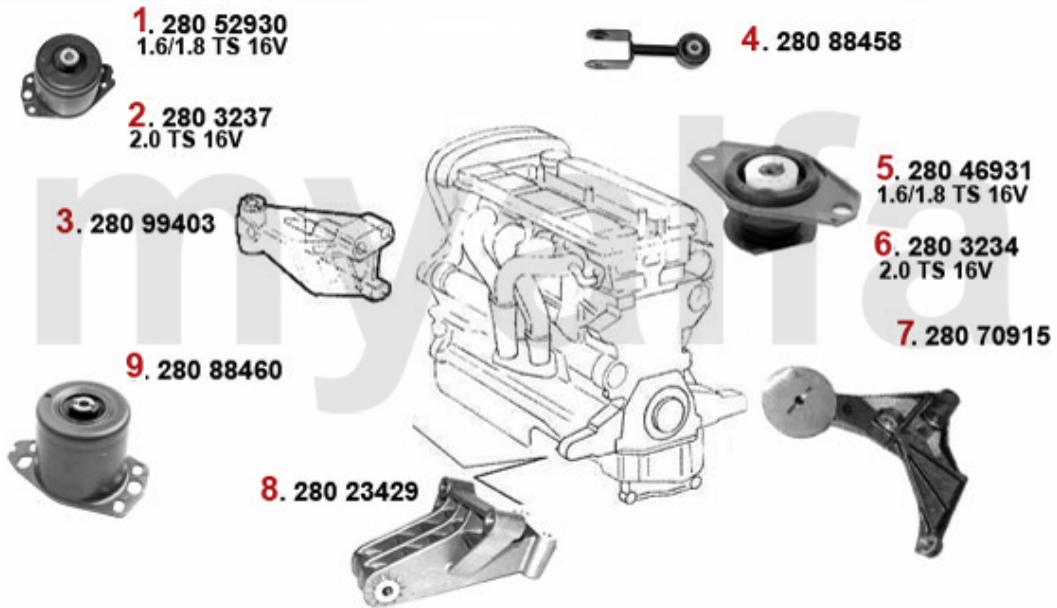

Motorlager/Engine Mount 155 TS 16V

1	28052930	OE. 46452930 ENGINE MOUNT FL 145/6 1999> 2.0 TS 16V,155 1.6/1.8 TS 16V,156 1.6 TS 16V	On request
2	2803237	ENGINE MOUNT OE.60805961 145/6,155 all TS 16V & 6-CYLINDER, (916) 4-CYLINDER	On request
3	28099403	OE. 60672234/60599403 ENGINE MOUNT	DKK1,479.01
4	28088458	Motorzugstange 145/6,155 gtv/spider (916) 2.0 TS 16V	On request
5	28046931	OE. 46446931/60812783 ENGINE	DKK547.76
6	2803234	OE. 7652240/60808861 ENGINE MOUNT	DKK622.17
7	28070915	OE. 7770915 SUPPORT	DKK2,496.40
8	28023429	OE. 46423429 SUPPORT	DKK853.03
9	28088460	OE. 7782435 ENGINEMOUNT	DKK1,557.33