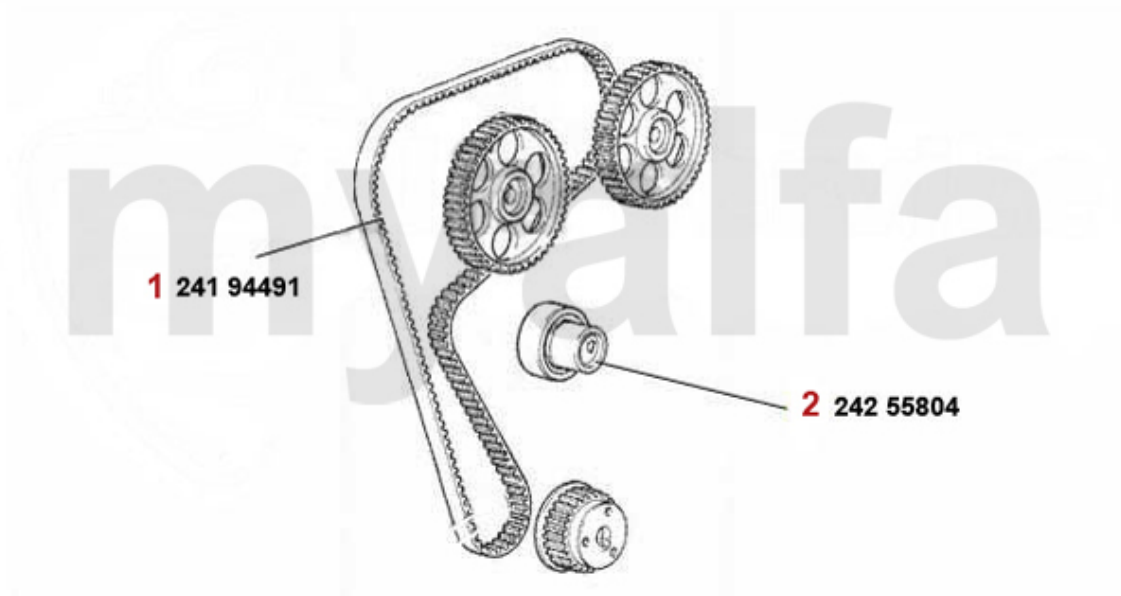

Zahnriemen/Timingbelt 155 Q4

- **1 24194491** OE. 60805825 TIMING BELT
- **2 24255804** OE. 5997325 Belt Stretcher

DKK352.20
DKK406.30

1	222455	Nockenwelle links 155 2.5 V6	On request
1	222454	Nockenwelle rechts 155 2.5 V6	On request
2	2247485	OE. 60507485 ADJUSTING SCREW ROCKER ARM SHAFT, 75, 155, 164, 166, RZ, SZ, GTV/Spider (916), GTV6	DKK27.38
3	22413039	Kipphebel (Auslass) 75, 155, 164, RZ/SZ	On request
4	22462375	Kipphebel (Auslass) 155, 164/ Super, 166, gtv/spider (916)	DKK539.94
5	2247401	PUSH ROD (EXHAUST-SIDE) 75 ,155 164,166,RZ,SZ,GTV/SPIDER (916),GTV/ 6	DKK1,087.79
6	22461041	OE. 60561041 EXHAUST CAM FOLLOWER 6-CYL., 22mm DIAMETER	DKK179.17
7	22466847	OE. 60566847 CAM FOLLOWER	DKK205.81
8	2240680	CAM FOLLOWER OE-QUALITY 101/105/115/116/75/155/164	DKK136.99
8	2240710	CAM FOLLOWER DLC RACING MADE IN ITALY 101/105/115/116/75/164	DKK309.08
9	2431140	SET VALVE SHIMS 200 PIECES 2,525 - 3,5 mm, DIAMETER 9mm	DKK4,374.55
9	2430840	SET VALVE SHIMS 205 PIECES 1,5 - 2,5 mm, DIAMETER 9mm	DKK4,374.55
9	2430430	VALVE SHIM 9MM PLEASE SUBMIT THE SIZE YOU NEED	DKK97.04
10	2232960	VALVE COTTER 9MM	DKK14.90
11	2232920	VALVE SPRING CUP	On request
12	2235739	OE. 60605739 VALVE GUIDE INTAKE	DKK176.10
13	22315609	OE. 60605721 EXHAUST VALVE GUIDE 6-CYLINDER 116, STEEL	DKK108.77
14	22391624	OE. 60523548 Valve-Intake 6-Cylinder 116	DKK281.70
15	22391625	OE. 60810441 Valve-Exhaust 6-Cylinder 116	DKK281.70