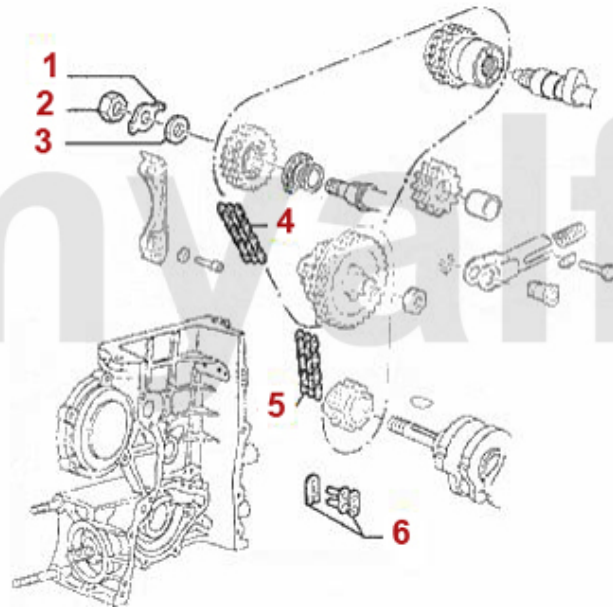

Steuerkette 155 TS 8V

1	2281230	TAB WASHER CAMSHAFT	DKK19.56
2	2421210	NUT TIMING CHAIN SPROCKET	DKK17.23
3	2421220	WASHER TIMING CHAIN SPROCKET	On request
4	24113301	OE. 60513301 TIMING CHAIN TS	DKK625.24
5	2410470R	TIMING CHAIN 1300 -2000 SHORT IWIS RACING	DKK453.89
5	2410470	BOTTOM TIMING CHAIN 1300-2000 WITHOUT LINK	DKK215.21
5	2410470I	TIMING CHAIN IWIS 1300-2000 SHORT ENDLESS	DKK371.76
6	2410480	TIMING CHAIN LINK	DKK58.67