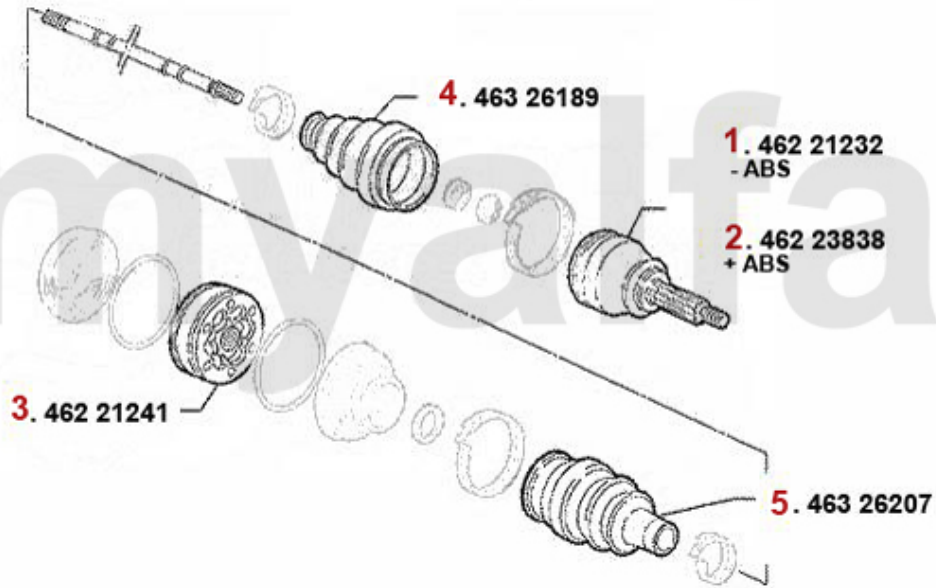

1 3707041 OE. 60578768 LAMBDA PROBE

DKK1,108.09

Lambda-Sonde/Lambda Probe 155 2.5 TD

1. 370 7025

1 3707025 Lambda-Sonde 155 2.0 Turbo/2.5 TD 3-adrig

DKK955.56

Antriebswelle/Driveshaft 155 TS 8V >1996

1	46221232	OUTER JOINT SET 145/6, 155 1.4/1.7/ie/16V/TS WITHOUT ABS OE. 60584659	DKK921.84
2	46223838	OUTER JOINT SET 145/6, 155, GTV/Spider (916) 2.0 16V TS WITH ABS OE. 60605055	DKK1,277.12
3	46221241	INNER JOINT SET GTV/SPIDER (916), 155, 145/6 TS 16V, 156 TS 16V, 166 2.0 TS, 147 1.6/2.0 TS	DKK899.96
4	46326189	OE. 60812755 BOOT	DKK223.03
5	46326207	INNER CV BOOT GTV/SPIDER (916), 2.0 TS 1995-98, 155, 145/6, 166 6 CYLINDER O.E. 608	DKK176.10