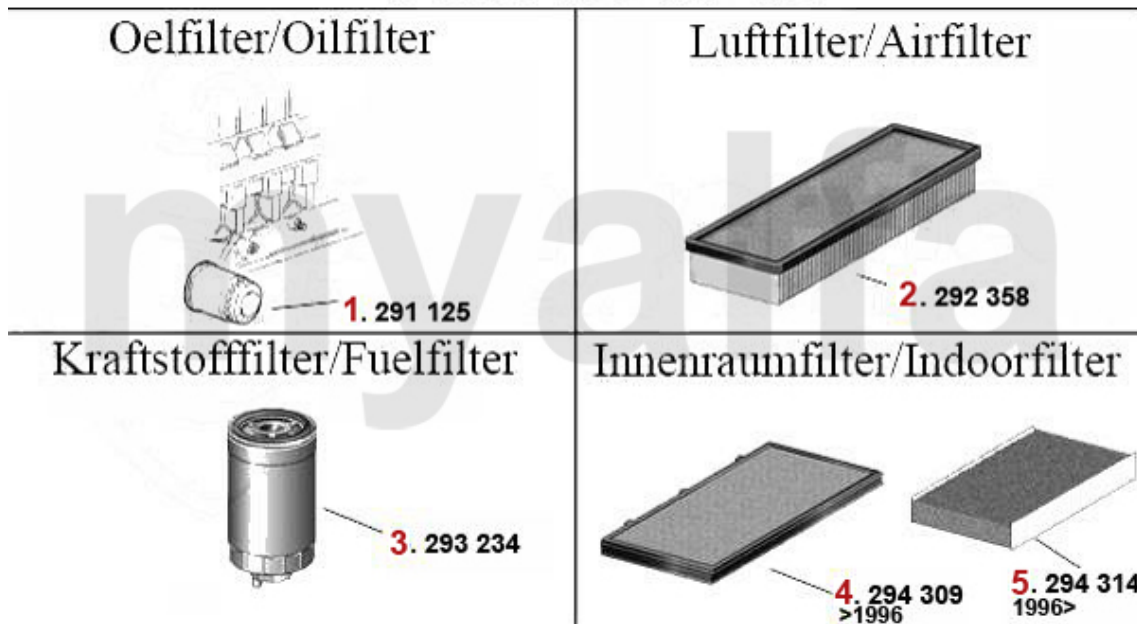

Filter 155 1.9 TD

4	294309	Innenraumfilter 145/6,155 >96 GTV/Spider (916) Bj. >98,eckig	DKK144.81
5	294314	OE. 46721923 CABIN FILTER	DKK130.75
1	291125	OE. 60507080/60808974 OILFILTER	DKK93.13
2	292358	Luftfilter 145/6, 155 1.9 TD eckig	DKK104.11
3	293234	FUEL FILTER 6, 33, 75, 90, 145/6, 155, 164, ALFETTA, GIULIETTA 1.8/1.9/2.0/2.4/2.5 TD	DKK149.47