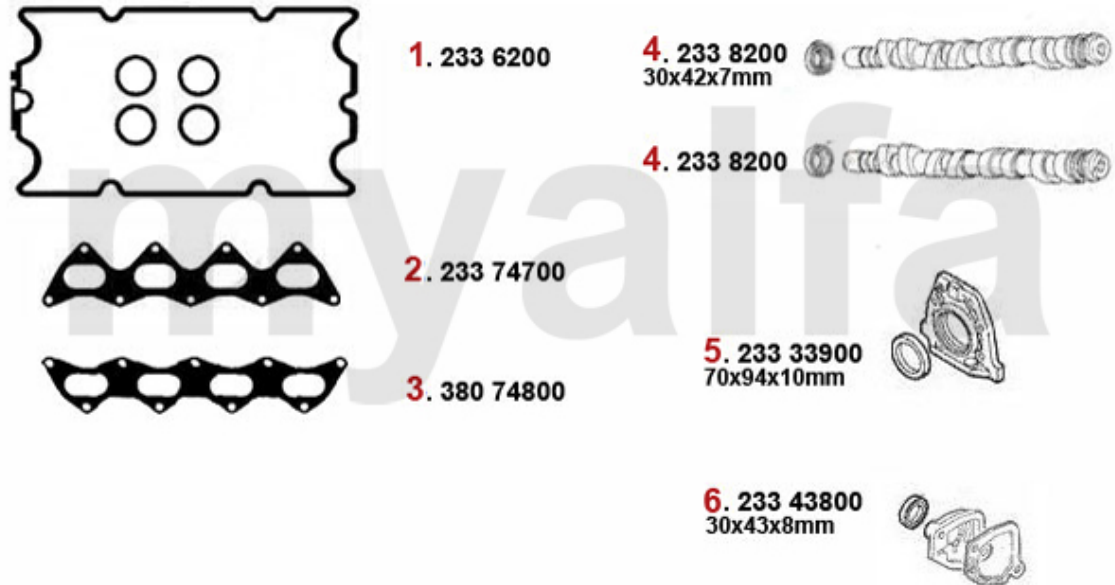

Kopfschraubensatz/Head Srew Set 155 TS 16V

1.228 152080

1 22852080 OE. 7710582 HEAD SCREW SET

DKK539.94

Dichtungen Motor/Gaskets Engine 155 Q4

1	2336200	OE. 60805748 / 60809486 VALVE COVER GASKET 155 2.0 TURBO 16V FROM 1992-97	DKK195.56
2	23374700	INTAKE MANIFOLD GASKET 155 2.016V TURBO	DKK140.90
3	38074800	Abgaskrümmerdichtung 155 2.0 16V Turbo	DKK143.97
4	2338200	OE. 71753052 SEALING GASKET	DKK136.99
5	23333900	SEAL RING REAR CRANKSHAFT (ACT. WHEEL)145/6,155,156,166,gtv/spider(916) 1.4,1.6,1.7 ie	DKK127.58
6	23343800	OILSEAL OE:40005010	DKK97.78