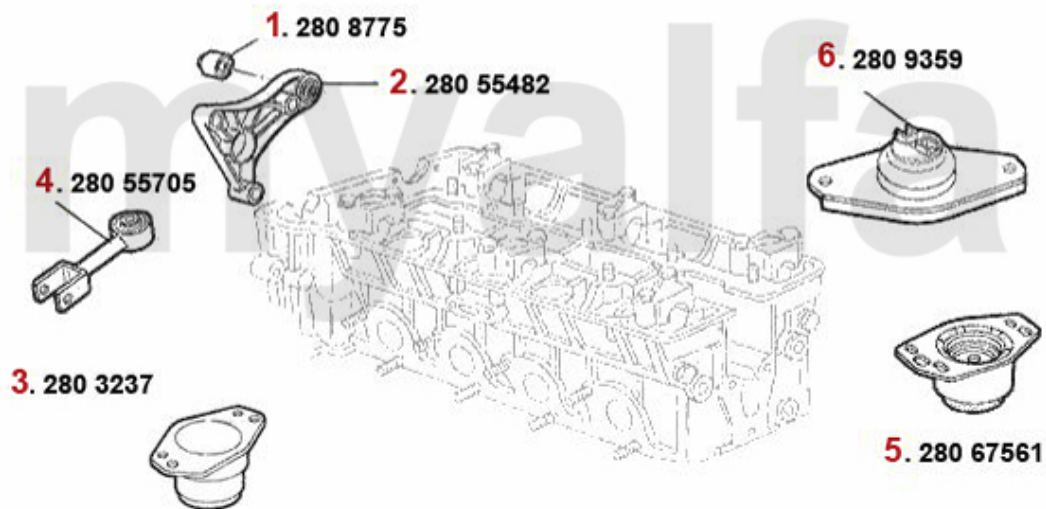

Motorlager/Enginemount 155 TS 8V

1	2808775	Motorlagerbuchse vorne 145/6, 155,164,spider/gtv (916)	DKK157.29
2	28055482	OE. 60555482 ENGINEMOUNT 155	On request
3	2803237	ENGINE MOUNT OE.60805961 145/6,155 all TS 16V & 6-CYLINDER, (916) 4-CYLINDER	On request
4	28055705	OE. 60555705 ENGINEMOUNT 155	DKK305.17
5	28067561	OE. 60567561 ENGINEMOUNT REAR 155 TS 8V/2.5 V6	On request
6	2809359	OE. 7644686 REAR ENGINE MOUNT	DKK383.49