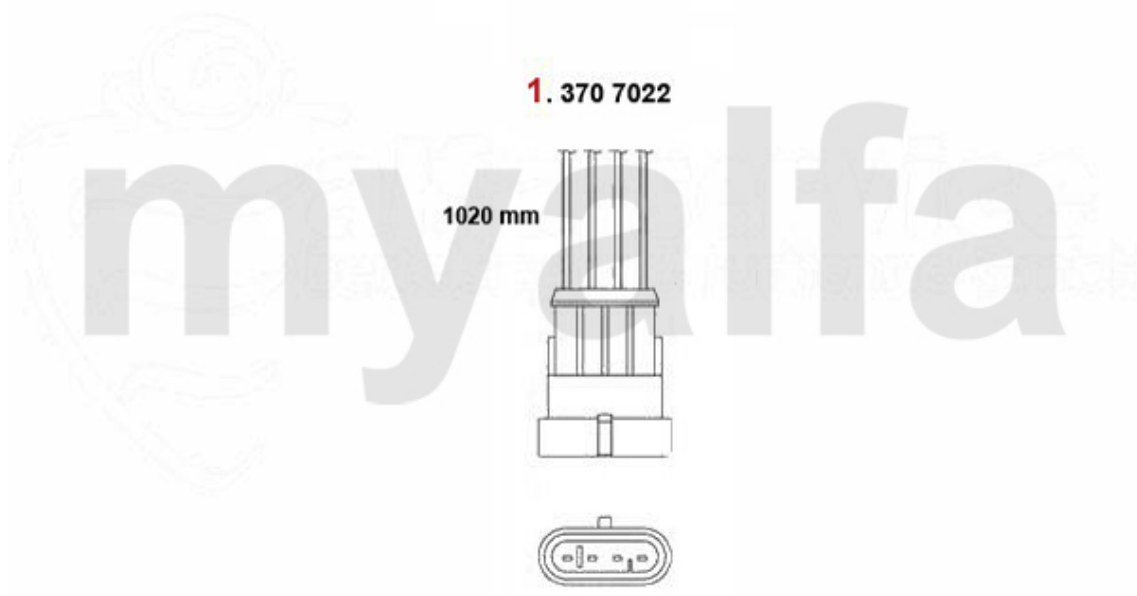

Lambda-Sonde/Lambda Probe 155 TS 16V Bj. >4.96

---

1 3707022 OE. 46423987 LAMBDA PROBE

DKK964.12