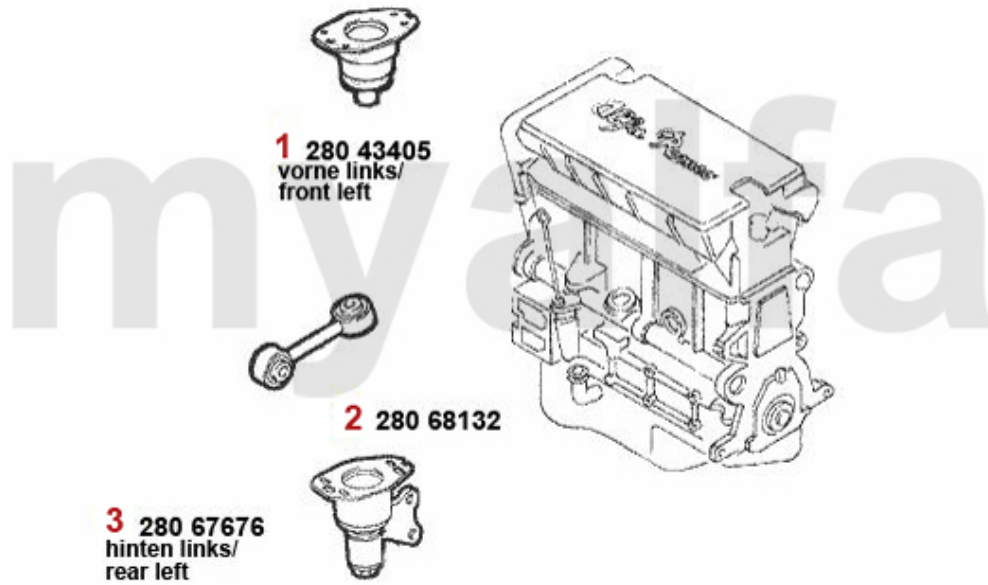

Motorlager/Enginemount 155 Turbo Q4

1	28043405	OE. 82443405/60807394	ENGINE MOUNT
2	28068132	OE. 7668132	ENGINE ROD
3	28067676	OE. 82467676	ENGINE MOUNT

DKK1,471.19

DKK696.48

On request