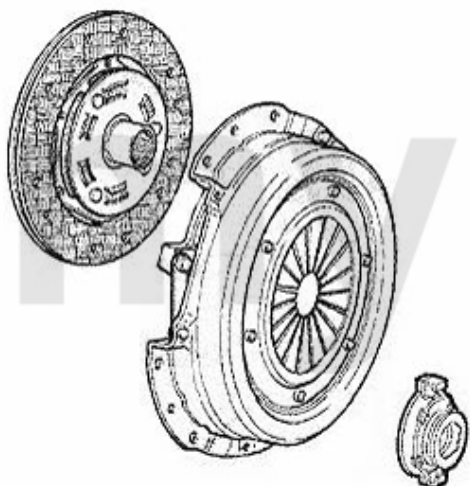

DKK1,619.91

2 43189001 OE. 71734766 CLUTCH KIT 2.0 TS 16V 230 mm

DKK2,105.09

Ausrücker/Sleeve Bearing 155 TS 16V Bj. 96>

1. 439 1140

1 4391140 OE. 46411139 MOUNT

DKK383.49

Kupplungs-Kit/Clutch Set 155 Turbo Q4