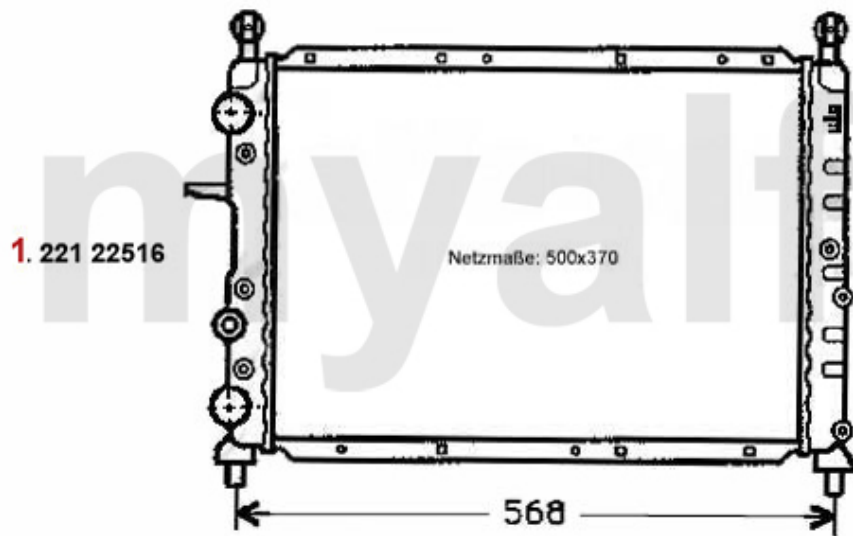

Kühler/Radiator 155 2.5 V6

---

1 26122516 Motorkühler 155 2.5 V6

DKK2,237.33