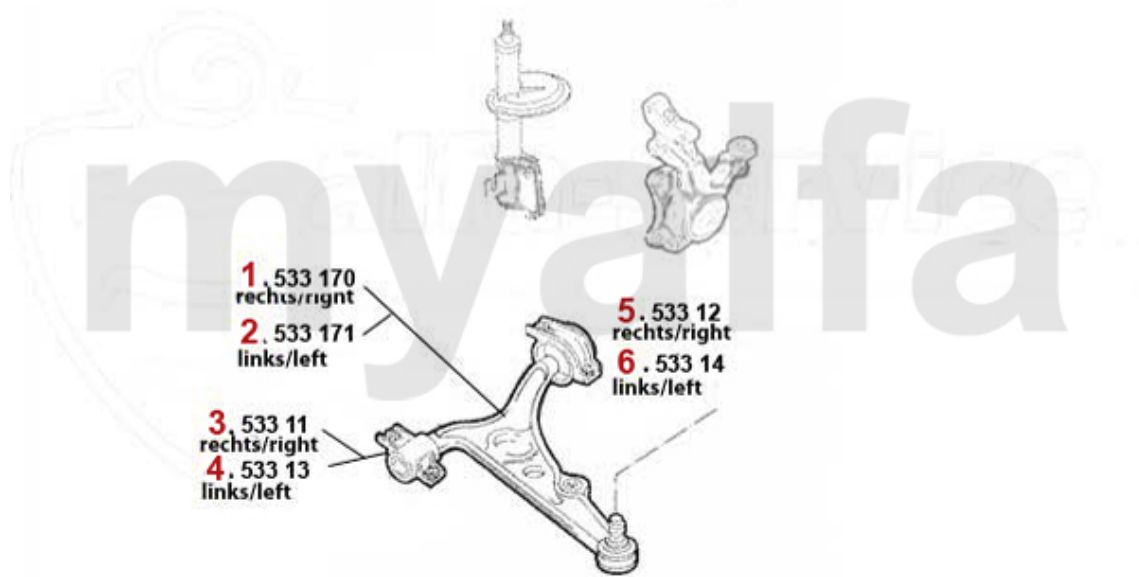

Aufhängung/Attachment 155 vorne/front

1	533170	OE. 60813014 SUSPENSION ARM	DKK532.12
2	533171	OE. 60813013 SUSPENSION ARM	DKK532.12
3	53511	INNER RIGHT WISHBONE STOCK 145/6, 155, GTV&SPIDER (916) MATCHING PART FOR ql170/2	DKK139.32
4	53513	INNER LEFT WISHBONE STOCK 145/6, 155, GTV&SPIDER (916) MATCHING PART FOR ql171/3	DKK139.32
5	53512	OUTER RIGHT WISHBONE STOCK 145/6, 155, GTV&SPIDER (916) MATCHING PART FOR ql170/2	DKK176.10
6	53514	OUTER LEFT WISHBONE STOCK 145/6, 155, GTV&SPIDER (916) MATCHING PART FOR ql171/3	On request