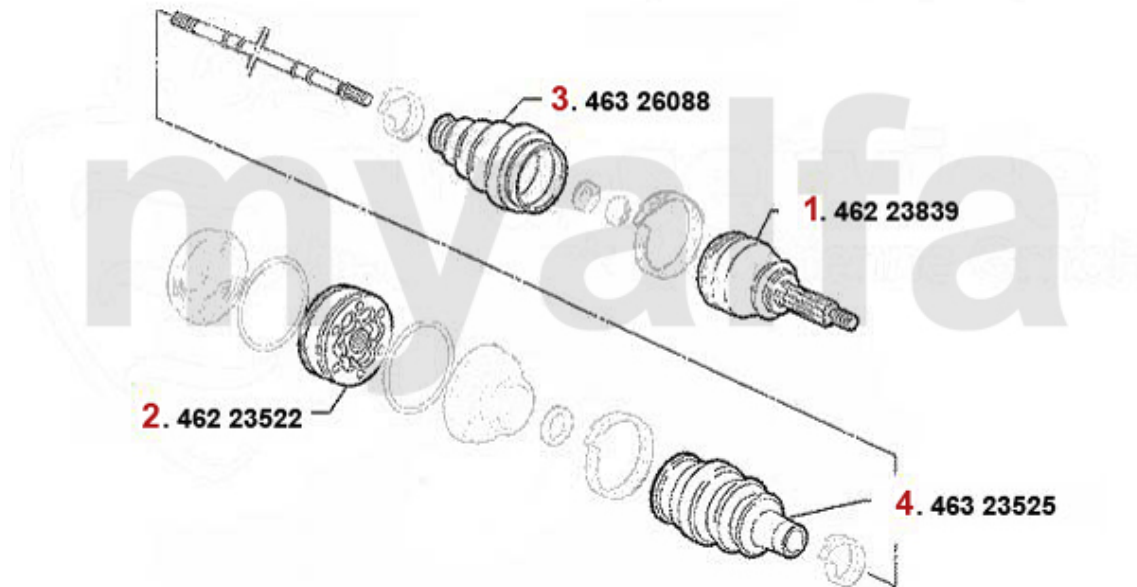

Antriebswelle/Driveshaft 155 2.5 V6

2	46223522	Gelenksatz innen 155,164 diverse	DKK795.10
4	46323525	OE. 9945301 BOOT	DKK215.21
1	46223839	Gelenksatz außen 155,gtv/spider (916) diverse mit ABS	DKK1,324.89
3	46326088	OE. 60556609 OUTER BOOT SET	DKK234.02