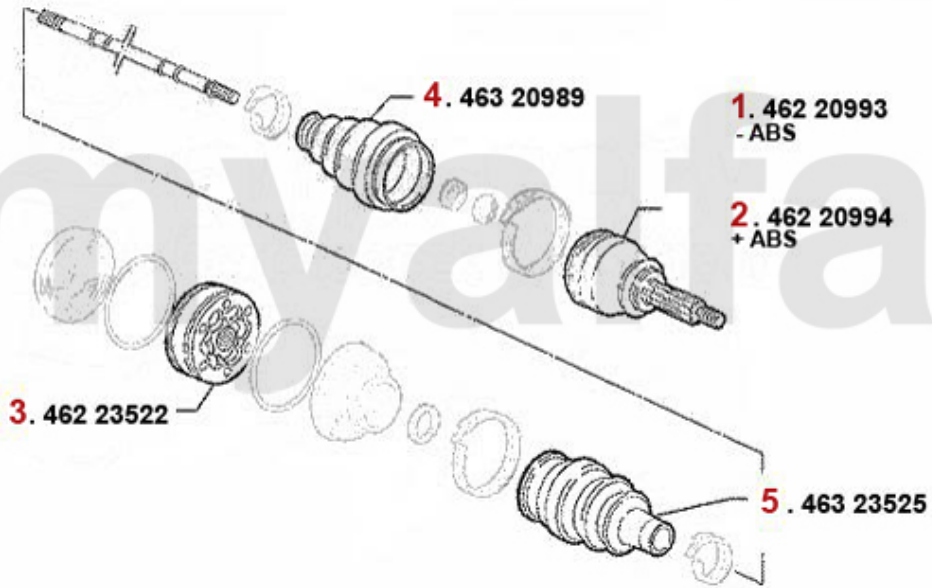

Antriebswelle/Driveshaft 155 TS 16V Bj. 96>

1	46220993	SET OUTER JOINTS 145/6 TS/TD/ JDT Bj. 96> W/O ABS, 155 2.0 TS 16V	DKK1,166.02
2	46220994	OE. 60812760 OUTER JOINT SET	DKK1,212.95
3	46223522	Gelenksatz innen 155,164 diverse	DKK795.10
5	46323525	OE. 9945301 BOOT	DKK215.21
4	46320989	OE. 46429633 DRIVE SHAFT BOOT SET	DKK163.53