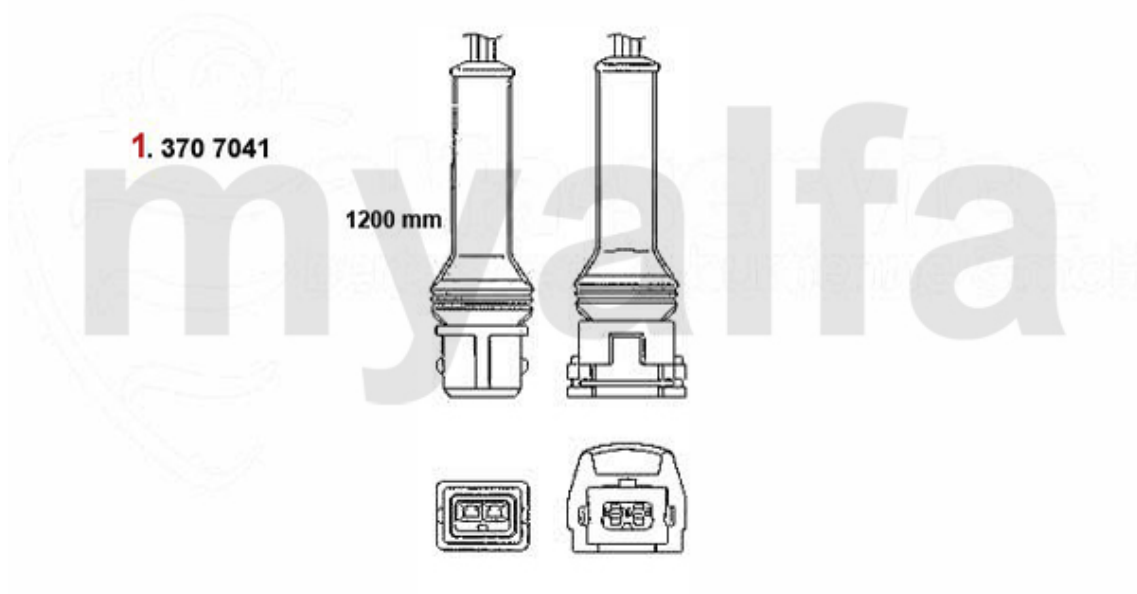

Lambda-Sonde/Lambda Probe 155 TS 8V

1 3707041 OE. 60578768 LAMBDA PROBE

DKK1,108.09