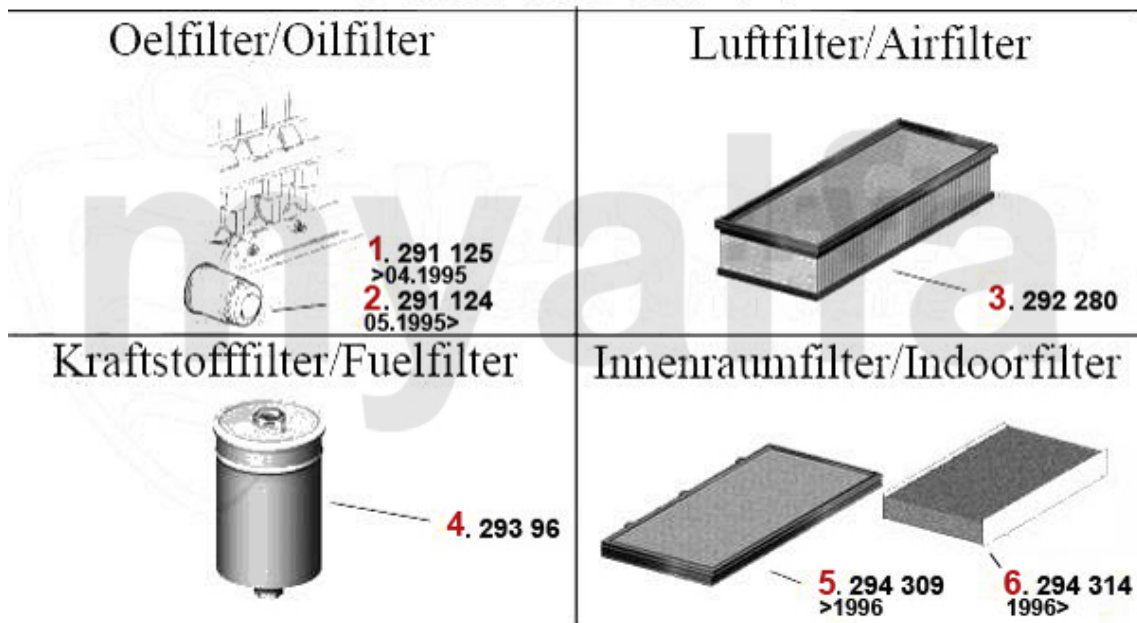

Filter 155 2.5 V6

1	291125	OE. 60507080/60808974 OILFILTER	DKK93.13
2	291124	OE. 46805830 Oilfilter	DKK124.42
3	292280	OE. 71736139 AIR FILTER	DKK136.99
4	29396	OE. 71736105 FUEL FILTER	DKK301.26
5	294309	Innenraumfilter 145/6,155 >96 GTV/Spider (916) Bj. >98,eckig	DKK144.81
6	294314	OE. 46721923 CABIN FILTER	DKK130.75