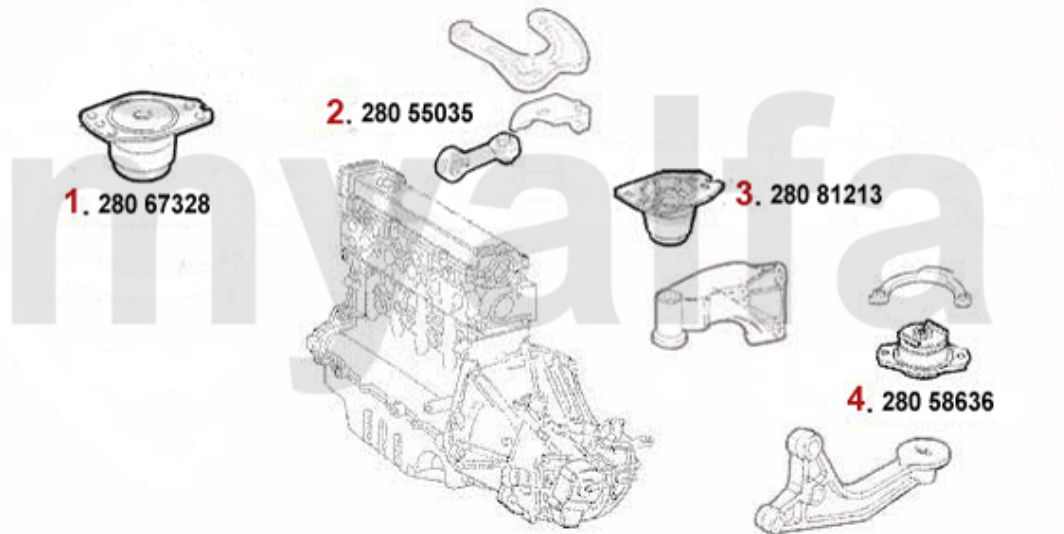

Motorlager/Enginemount 156 2.4 JTD 20V

1	28067328	OE. 46467328 ENGINE MOUNT FL 145/6,147, 156,Nuovo GT JTD	DKK875.65
3	28081213	OE. 46781213 ENGINE MOUNT RL 145/6,147, 156,Nuovo GT JTD	DKK521.97
2	28055035	OE. 60655035 ENGINE ROD 156 2.4 JTD 10/20V	DKK461.71
4	28058636	OE. 46858636 ENGINEMOUNT REAR 156 2.4 JTD 20V	On request