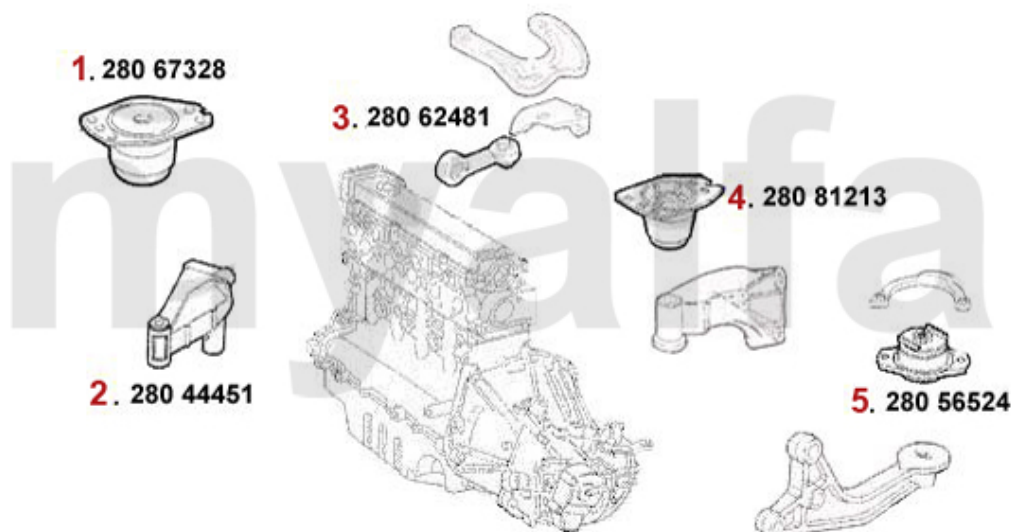

Motorlager/Enginemount 156 1.9 JTD 8V

1	28067328	OE. 46467328 ENGINE MOUNT FL 145/6,147, 156,Nuovo GT JTD	DKK875.65
2	28044451	OE. 46744451 ENGINE MOUNT 147,156,Nuovo GT 1.9 JTD 8/16V	DKK853.03
3	28062481	OE. 60662481 ENGINE MOUNT 145/6,147,156, Nuovo GT 1.9	DKK1,526.04
5	28056524	OE. 60656524 ENGINEMOUNT 145/6 1999>, 147,156,Nuovo GT	DKK442.16
4	28081213	OE. 46781213 ENGINE MOUNT RL 145/6,147, 156,Nuovo GT JTD	DKK521.97