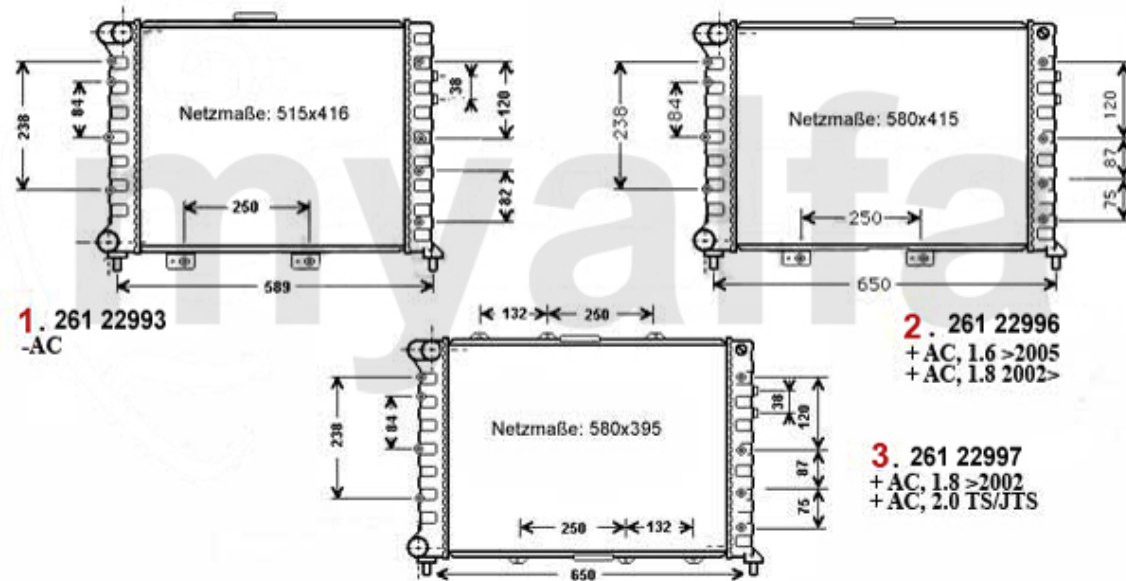

Kühler/Radiator 156 TS

3 26122997 OE. 60651921/71753211 RADIATOR

DKK2,652.85

1 26122993 Motorkühler 156 1.6/1.8/2.0 16V TS ohne Klima Bj. >10.00

DKK2,026.87

2 26122996 OE: 60663071 RADIATOR

DKK1,400.79