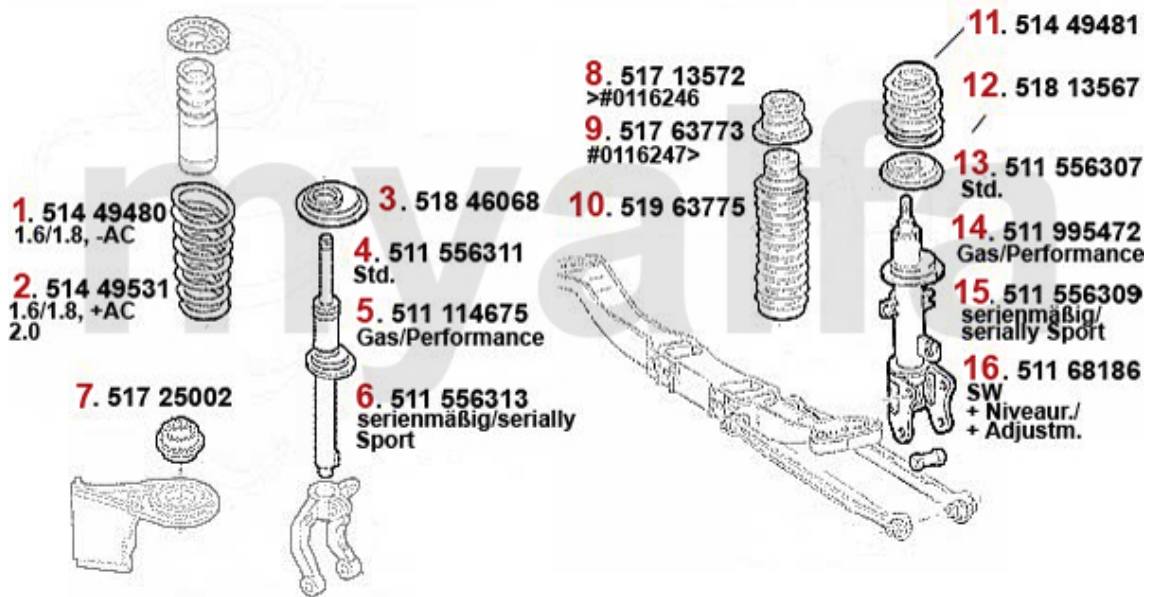

Federbeine/Struts 156 TS 16V

1	51449480	OE. 60654277 FRONT SPRING 156	DKK618.26
2	51449531	OE. 60624992 SPRING	DKK442.16
3	51846068	OE.46746068 RING f. STRUT 147 FA (RUBBER)	On request
4	51156311	Stossdämpfer vorne 156 oben Stift/unteren Schelle, 1-Rohr Gas für Standardfahrwerk, Nuovo GT	DKK860.85
5	51214675	FRONT SHOCK ABSORBER 147/156 GAS PERFORMANCE	DKK939.07
6	51156313	OE. 60656819 FRONT STRUT 156	DKK1,017.30
7	51725002	OE. 60625002 UPPER STRUT BEARING	DKK183.92
8	51713572	OE. 60613572 ELASTIC PAD f. REAR STRUT 156 > #0116246	DKK402.21
9	51763773	OE. 60663773 ELASTIC PAD f. REAR STRUT 156 # 0116246>	DKK696.48
10	51963775	OE. 60663775 SET SHIELD f. STRUTS RA 147	DKK191.74
11	51449481	REAR SPRING 147, 156, NUOVO GT	DKK539.94
12	51813567	OE. 60613567 RING f. STRUT 147 RA	On request
13	51156307	OE. 60663776 / 60680817 REAR STRUT 156	DKK919.52
14	51295472	Federbein hinten 156, 1-Rohr Gas Spordämpfer zur Nachrüstung	DKK1,134.73
15	51156309	Federbein hinten 156, 2-Rohr Gas, für Seriensportfahrwerk	DKK1,210.63
16	51168186	OE. 60668186 REAR SHOCK ABSORBER 156 SW w. ADJUSTMENT	On request