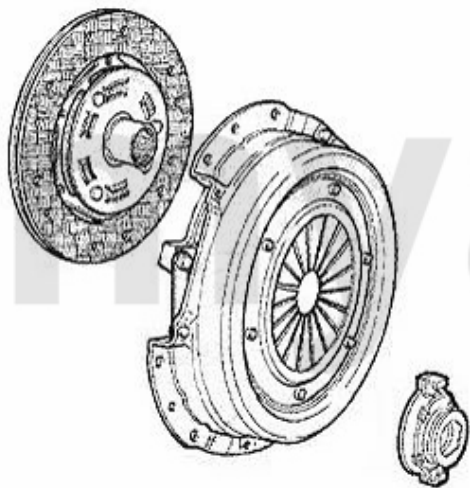

Kupplungs-Kit/Clutch Set 156 2.5 V6 24V

1. 431 739492
Ø 235 mm

1 43139492 OE. 71739492 CLUTCH SET

DKK2,809.40