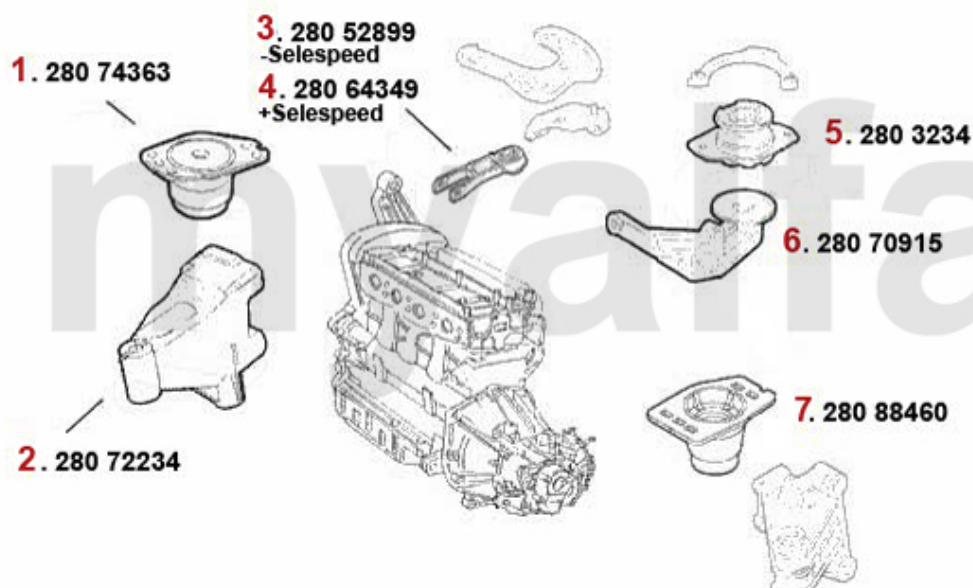

Motorlager/Enginemount 156 JTS

1	28074363	OE. 60674363 ENGINE MOUNT FL 147,156/SW, Nuovo GT 2.0	On request
2	28072234	OE. 60672234 ENGINEMOUNT FR. 156 2002>, gtv/spider (916) 1998>, Nuovo GT TS 16V	DKK563.41
3	28052899	OE. 60652899 ENGINE MOUNT 145/6 2.0 TS, 147 all,156, gtv/spider (916) 1998>, Nuovo	DKK309.08
4	28064349	OE. 60664349 ENGINEROD 147, 156/SW,Nouvo GT 2.0 TS/JTS	On request
5	2803234	OE. 7652240/60808861 ENGINE MOUNT	DKK622.17
6	28070915	OE. 7770915 SUPPORT	DKK2,496.40
7	28088460	OE. 7782435 ENGINEMOUNT	DKK1,557.33