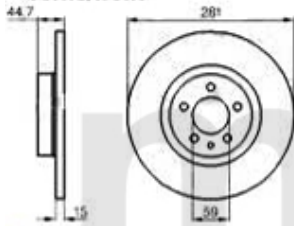

Bremsscheiben/Brakedisks 156/SW >2002

1. 610 101311
1.6/1.8 TS, 1.9 JTD > #0383456
vorne/front

2. 610 518751
1.6/1.8/2.0 TS, 2.5 V6, 1.9/2.4 JTD
vorne/front
belüftet/ventil.