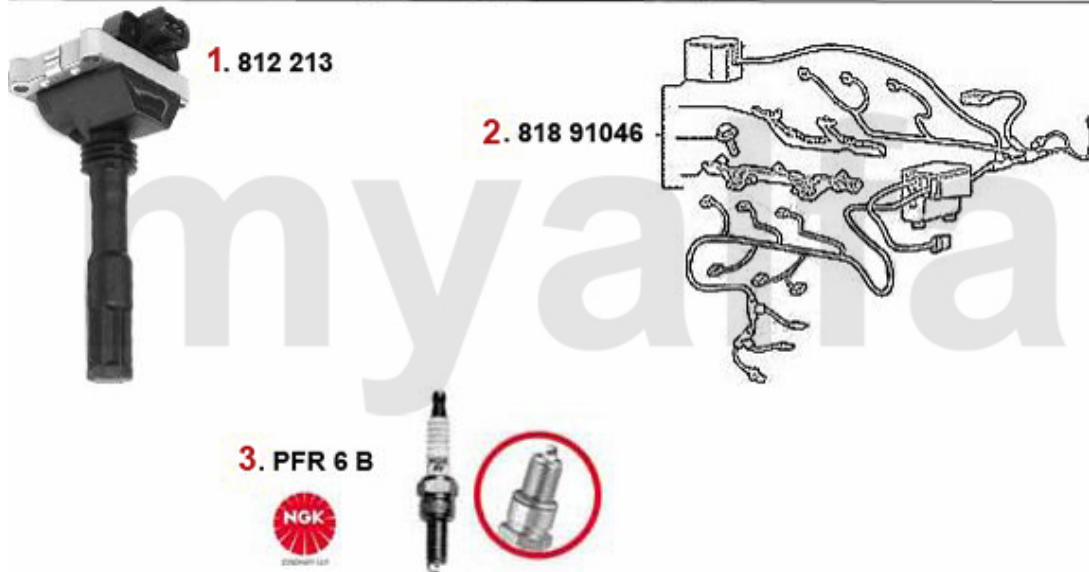

Zündanlage/Ignitionsystem 156 V6

1	812213	OE. 60562701 Coil	DKK820.90
2	81891046	IGNITION CABLE SET V6 24V CF3	On request
3	PFR6B	OE. 60579903 SPARK PLUG NGK	DKK144.81