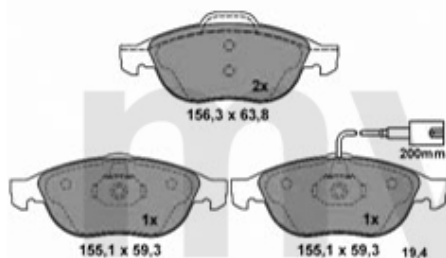

Bremsbeläge/Brakepads 156 >2002

1. 23 140
vorne/front
1.6/1.8 TS, 1.9 JTD, >2000