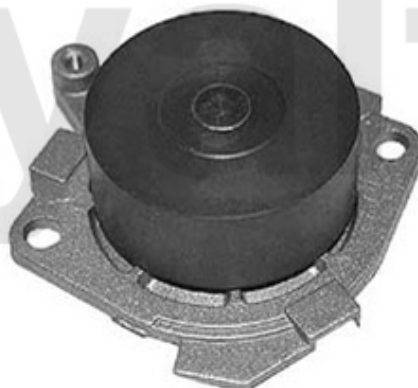

Wasserpumpe/Waterpump 156 JTS

---

1. 262 310

mywalfa

1 262310 OE. 60586222 WATERPUMP TS 16V

DKK583.80