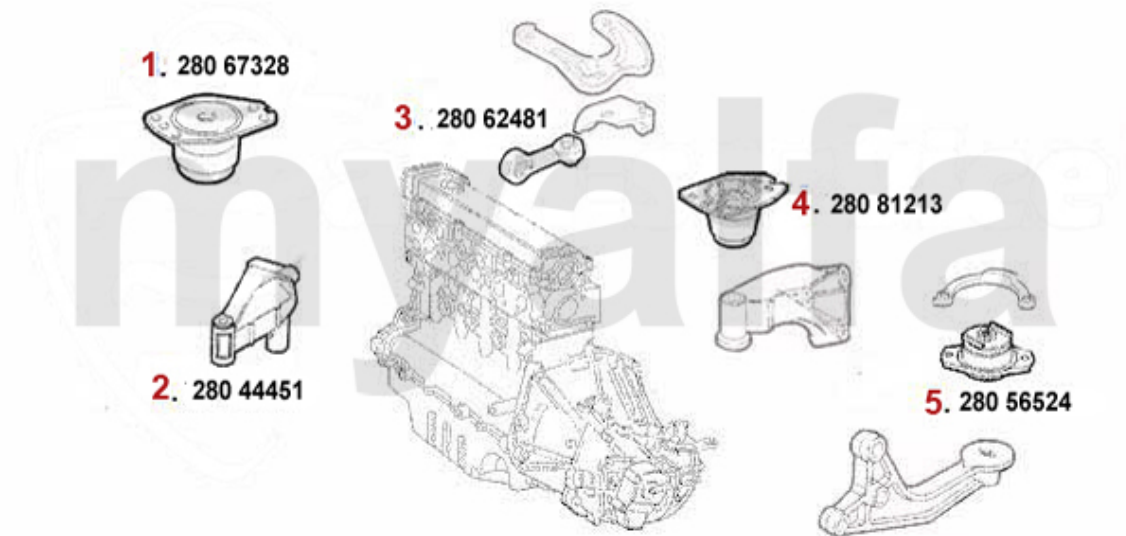

Motorlager/Enginemount 156 1.9 JTD 16V

1	28067328	OE. 46467328 ENGINE MOUNT FL 145/6,147, 156,Nuovo GT JTD	DKK875.65
2	28044451	OE. 46744451 ENGINE MOUNT 147,156,Nuovo GT 1.9 JTD 8/16V	DKK853.03
3	28062481	OE. 60662481 ENGINE MOUNT 145/6,147,156, Nuovo GT 1.9	DKK1,526.04
5	28056524	OE. 60656524 ENGINEMOUNT 145/6 1999>, 147,156,Nuovo GT	DKK442.16
4	28081213	OE. 46781213 ENGINE MOUNT RL 145/6,147, 156,Nuovo GT JTD	DKK521.97