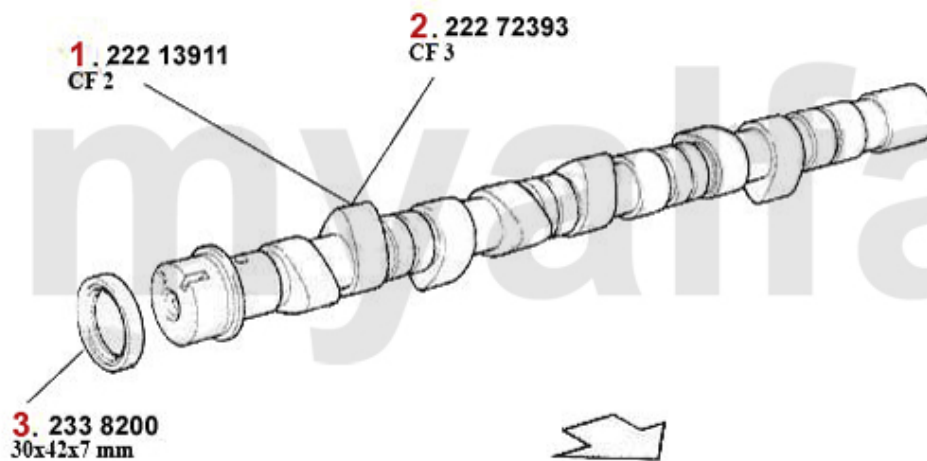

Nockenwelle/Camshaft 156 1.9 JTD 8V

3	2338200	OE. 71753052 SEALING GASKET	DKK136.99
2	22272393	OE. 46772393 Camshaft 1.9 JTD 8V	DKK1,839.03
1	22213911	Nockenwelle 156,145/6 1.9 JTD (CF2)	DKK1,598.03