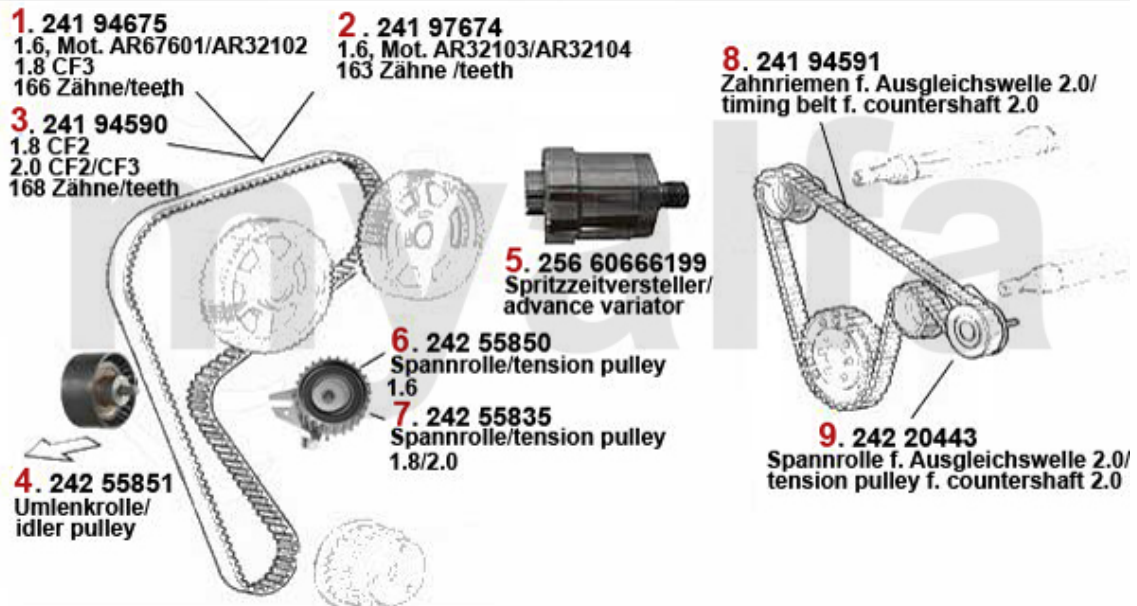

Zahnriemen/Timing Belt 156 TS 16V

1	24194675	Zahnriemen 166SHPN240H 145/6,155/6 4-Zylinder(Mot.CF2/3) Nockenwelle Hochtemperatur-Ausfüh	DKK333.39
2	24194674	Zahnriemen 163SHPN240H 145/6 1.4 ie 16V TS,147 1.6 16V TS,156 1.6 16V T S Nockenwelle Hoc	DKK336.46
3	24194590	OE. 71719648 TIMING BELT	DKK387.40
4	24255851	OE. 60671573 DEFLECTION PULLEY 1.8 TS 16V 145/6, 147,	DKK262.15
5	25666199	OE. 71738360/55202772 ADVANCE VARIATOR TS 16V	On request
6	24255850	Spannrolle Zahnriemen 145/6 1.4 ie 16V TS,155/6 1.6 ie 16V TS/2.0 JTS/ gtv/spider (916) 2.	DKK604.10
7	24255835	OE. 55192239 IDLER PULLEY 1.8 TS 16V 145/6, 147, 155, 156, 166, gtv/spider (916)	DKK641.72
8	24194591	OE. 60620887 TIMING BELT	DKK539.94
9	24220443	OE. 55221254 TENSION PULLEY	DKK309.08