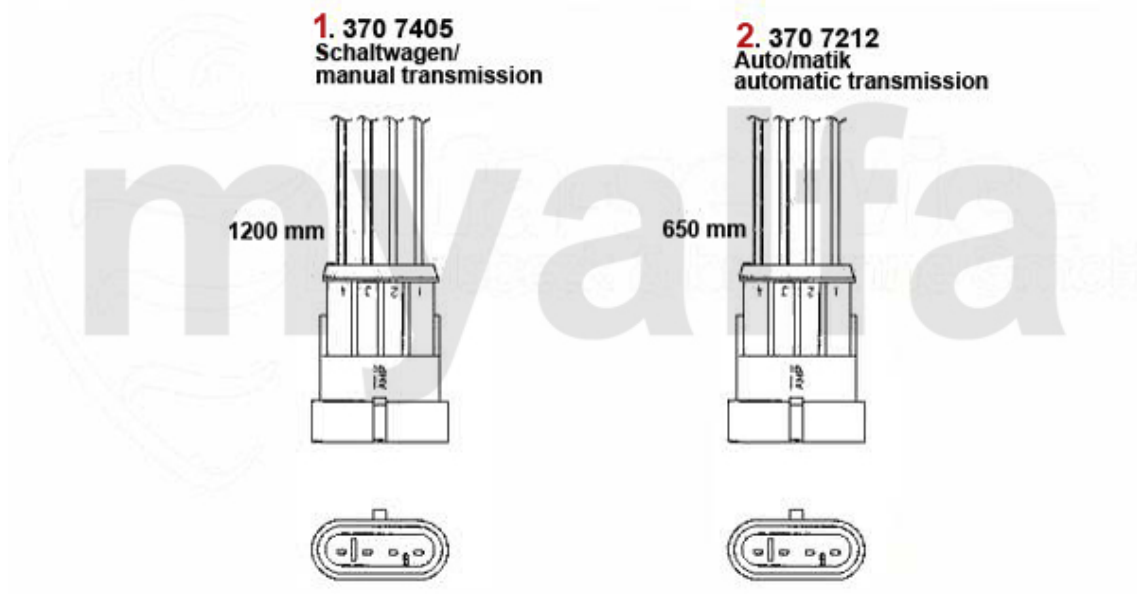

Lambda-Sonde/Lambda Probe 156 2.5 V6 24V Bj. >02

2 3707212 OE. 46750243 LAMBDA PROBE

DKK931.25

1 3707405 OE. 46750246 LAMBDA PROBE

DKK1,036.11