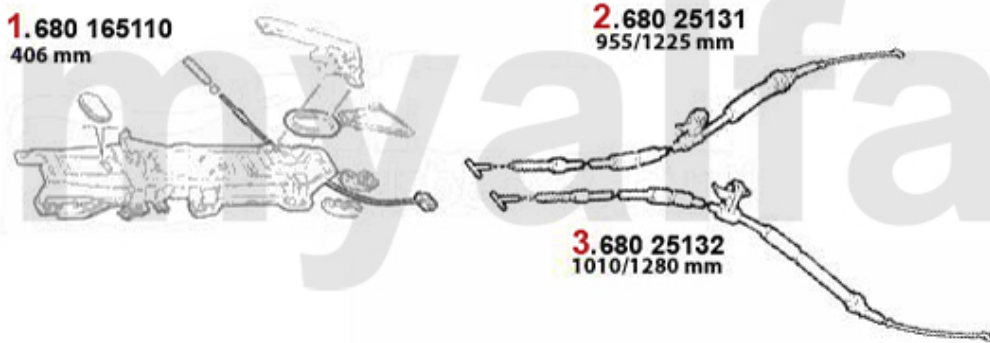

DKK127.21

4 67600558 OE. 51700558 REAR BRAKE HOSE 156 2002>, Nuovo GT

DKK253.58

Handbremsseil/Brake Cable 156/SW

1	68065110	FRONT HAND BRAKE CABLE 145/6,147, 155, spider/gtv (916) Nuovo GT	DKK168.28
2	68025131	HANDBRAKE CABLE RIGHT 156, NUOVO GT	DKK233.19
3	68025132	HANDBRAKE CABLE LEFT 156, NUOVO GT	DKK233.19