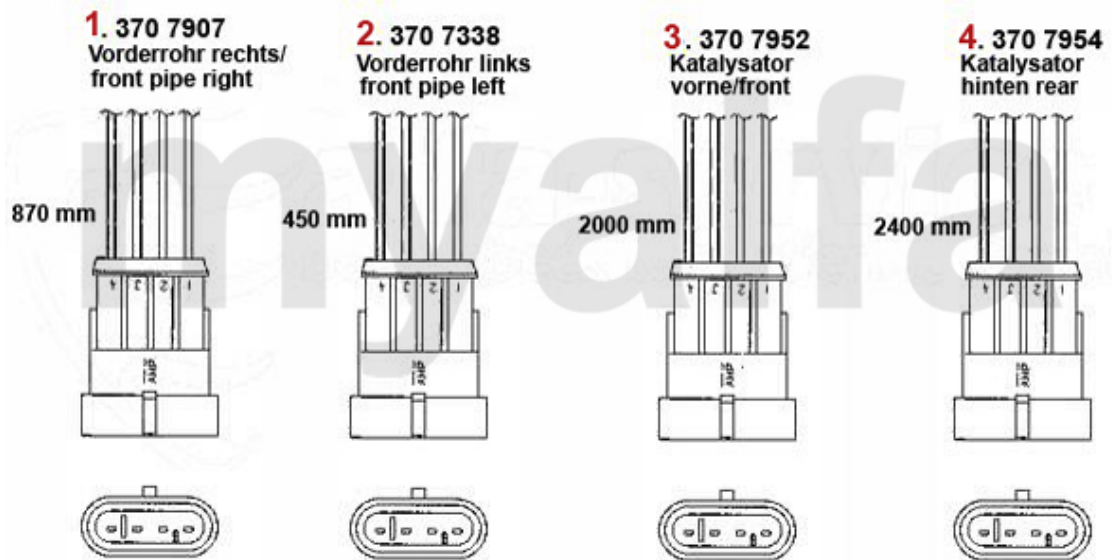

Lambda-Sonde/Lambda Probe 156 2.5 V6 24V/GTA CF3 Bj. 02>

2	3707338	OE: 46762182 LAMBDA PROBE
1	3707907	OE. 46764207 LAMBDA PROBE
4	3707954	OE. 46805750 LAMBDA PROBE
3	3707952	OE: 46805749 LAMDA PROBE

On request

DKK1,087.79

On request

On request