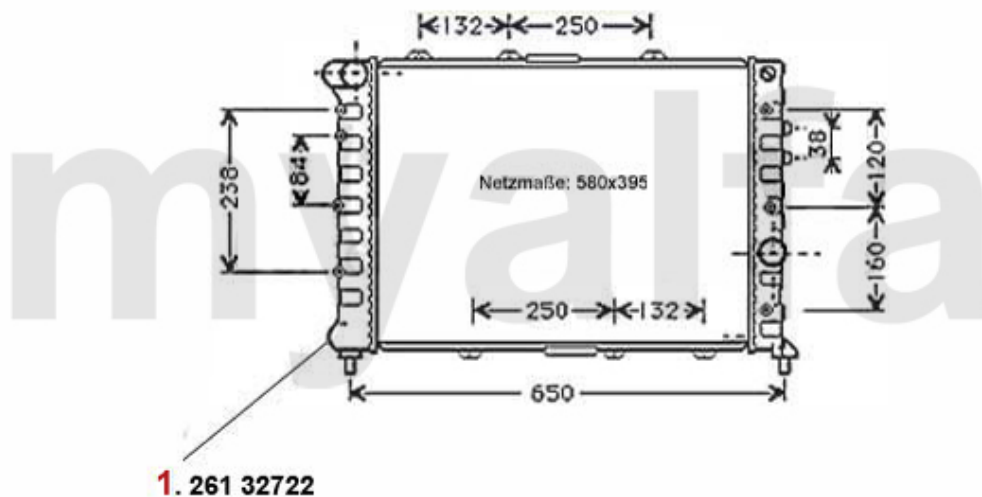

Kühler/Radiator 156 2.4 JTD 20V

1 26132722 OE:60656716 RADIATOR

DKK2,695.97