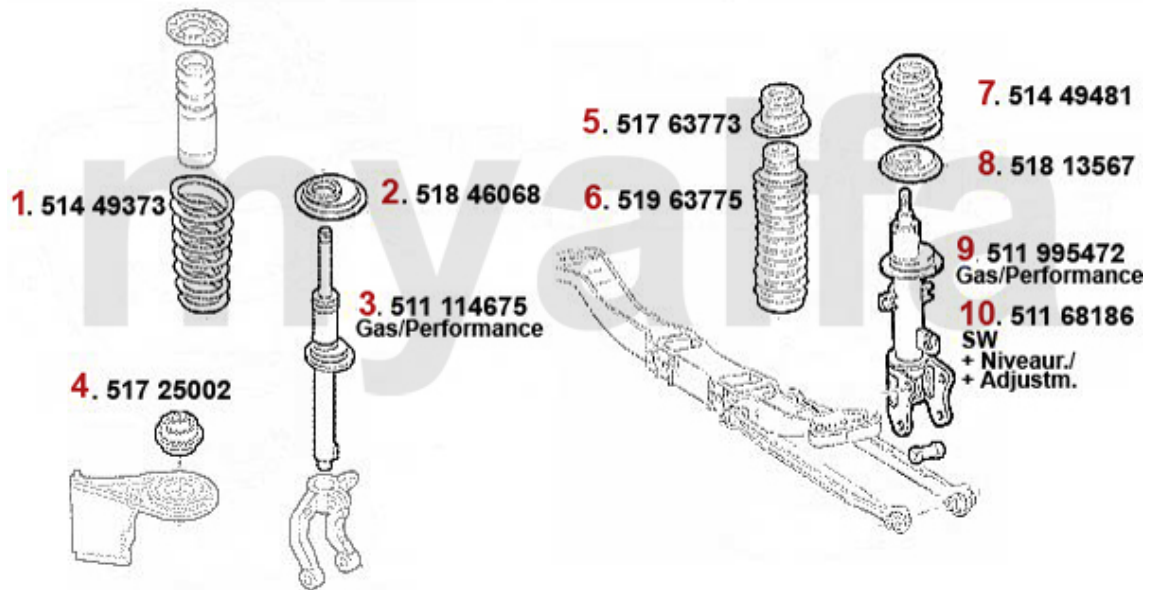

Federbeine/Struts 2.0 JTS

1	51449373	OE. 60654278 FRONTSRING 156	DKK438.25
2	51846068	OE.46746068 RING f. STRUT 147 FA (RUBBER)	On request
3	51214675	FRONT SHOCK ABSORBER 147/156 GAS PERFORMANCE	DKK939.07
4	51725002	OE. 60625002 UPPER STRUT BEARING	DKK183.92
5	51763773	OE. 60663773 ELASTIC PAD f. REAR STRUT 156 # 0116246>	DKK696.48
6	51963775	OE. 60663775 SET SHIELD f. STRUTS RA 147	DKK191.74
7	51449481	REAR SPRING 147, 156, NUOVO GT	DKK539.94
8	51813567	OE. 60613567 RING f. STRUT 147 RA	On request
9	51295472	Federbein hinten 156,1-Rohr Gas Sp ortdämpfer zur Nachrüstung	DKK1,134.73
10	51168186	OE. 60668186 REAR SHOCK ABSORBER 156 SW w. ADJUSTMENT	On request