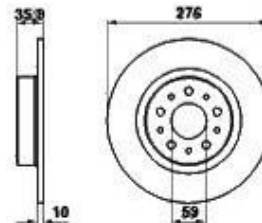

1	61018751	OE. 71739568 FRONT BRAKE DISK 147, 156, 164, gtv/spider (916)	DKK586.87
2	61001651	OE. 60652186 / 60670801 FRONT BRAKE DISC 147/156 GTA, gtv/spider 3.0/3.2 V6 24V	DKK683.17
3	61033051	OE.51733051 FRONT BRAKE DISC GTA 147 2003>,156 2002>	DKK1,244.24
4	61069908	OE. 46469908 RAER BRAKE DISC	DKK539.94