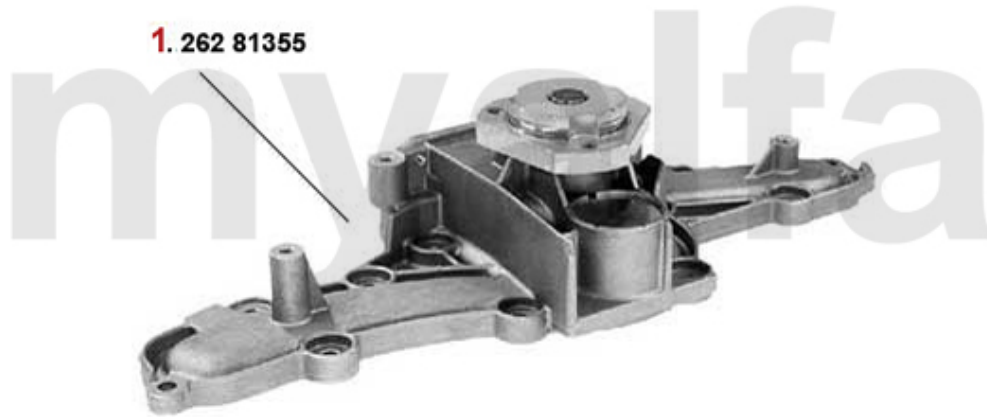

Wasserpumpe/Waterpump 156 V6 24V/GTA

---

1 26281355 OE. 60816018 WATERPUMP V6 24V

DKK1,236.42