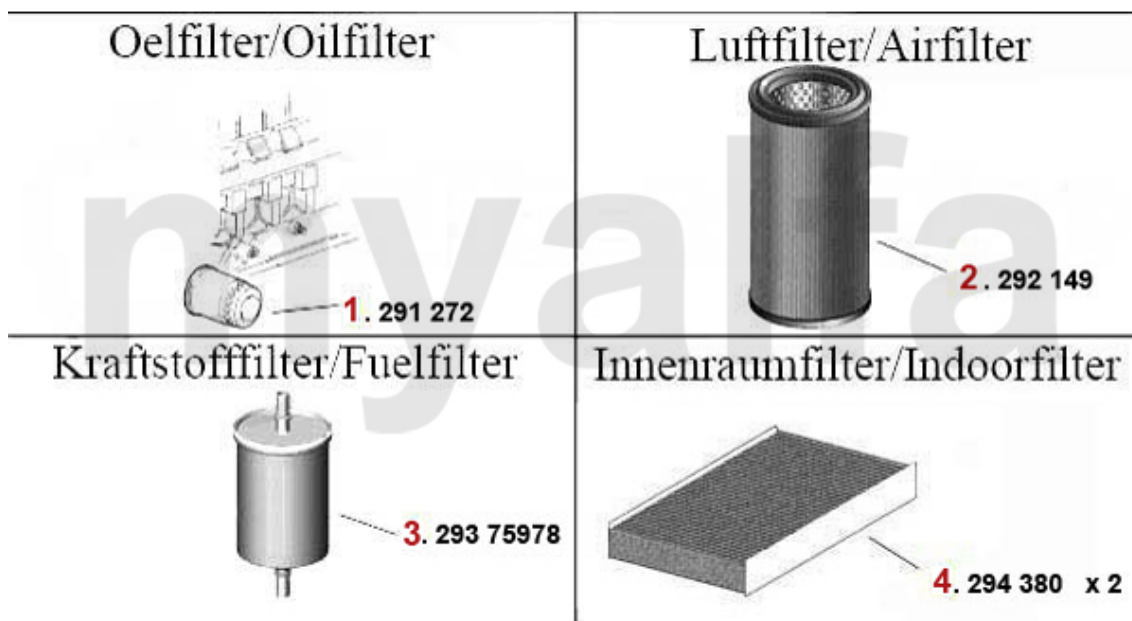

Filter 156 JTS

4	294380	OE. 71772198 INDOOR FILTER	DKK144.81
2	292149	OE. 7786626 AIR FILTER ELEMENT	DKK223.03
1	291272	OE. 73500503 OILFILTER	DKK71.99
3	29375978	OE. 60675978 FUEL FILTER	DKK151.79