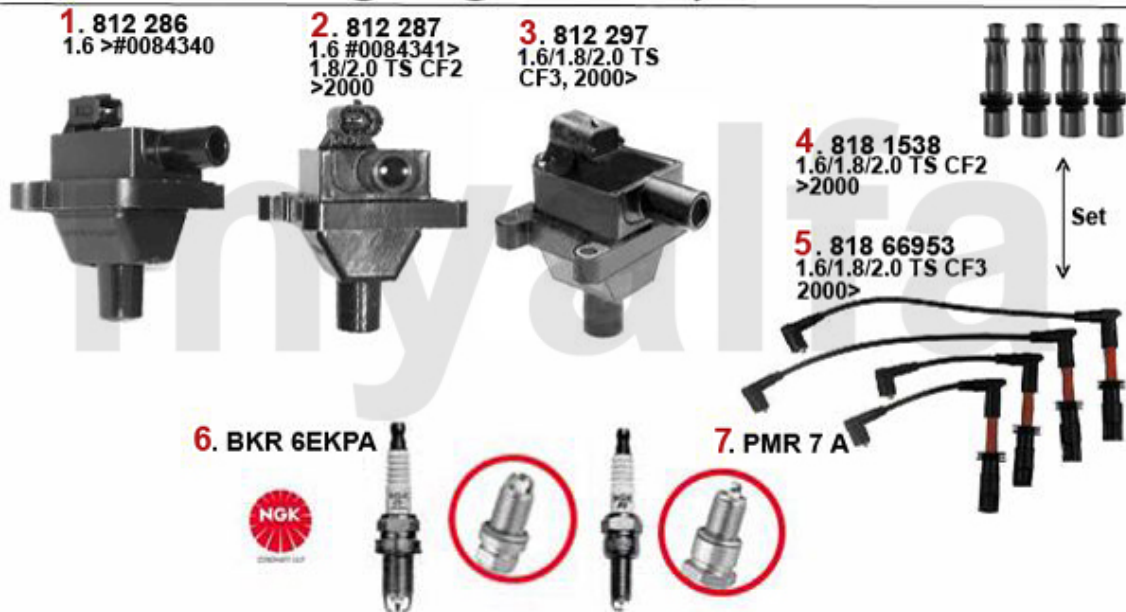

Zündanlage/Ignitionsystem 156 TS

1	812286	IGNITION COIL 145/6,155,156, spider/gtv (916) 1.6-2.0 TS, FROM 1995 ON	DKK714.46
2	812287	IGNITION COIL 145/6,155,156, 166,GTV/Spider (916) 1.4-2.0 TS FROM 09.1997 ON	DKK696.48
3	812297	OE. 46755605 COIL	DKK742.67
4	8181538	IGNITION WIRE SET 145/6 1.4/1.6/1.8/2.0/ ie 16V TS Bj.1997>, 155 1.6/1.8/2.0 ie 16V TS, gtv/spider (916) 1.8	DKK1,447.72
5	81866953	IGNITION CABLE SET 147, 156, 166, gtv/ spider (916), Nuovo GT - TS 16V CF3	DKK1,244.24
6	BKR6EKPA	OE. 46521529 SPARK PLUG	DKK257.49
7	PMR7A	OE. 46521530 SPARK PLUG	DKK219.12