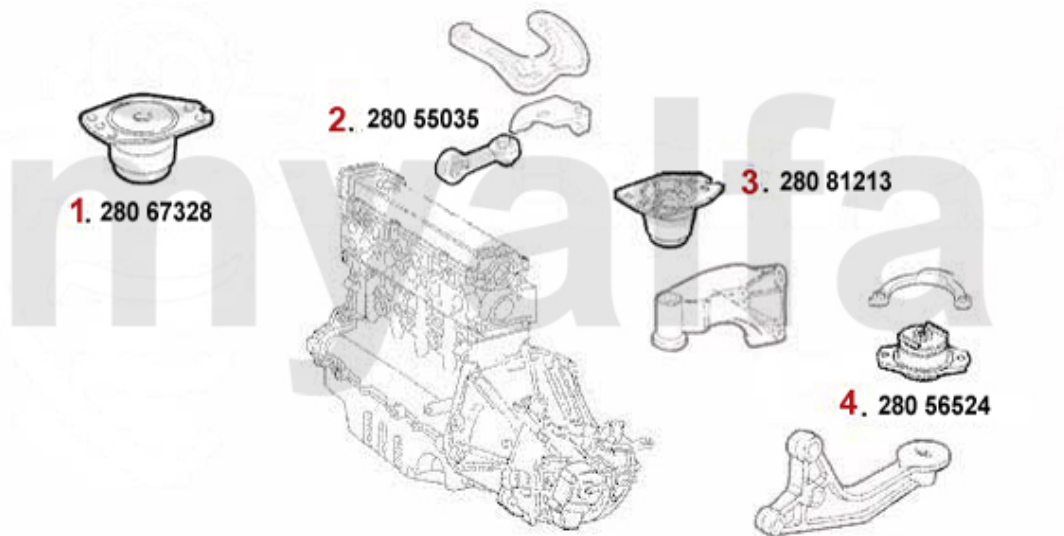

Motorlager/Enginemount 156 2.4 JTD 10V

1	28067328	OE. 46467328 ENGINE MOUNT FL 145/6,147, 156,Nuovo GT JTD	DKK875.65
4	28056524	OE. 60656524 ENGINEMOUNT 145/6 1999>, 147,156,Nuovo GT	DKK442.16
3	28081213	OE. 46781213 ENGINE MOUNT RL 145/6,147, 156,Nuovo GT JTD	DKK521.97
2	28055035	OE. 60655035 ENGINE ROD 156 2.4 JTD 10/20V	DKK461.71