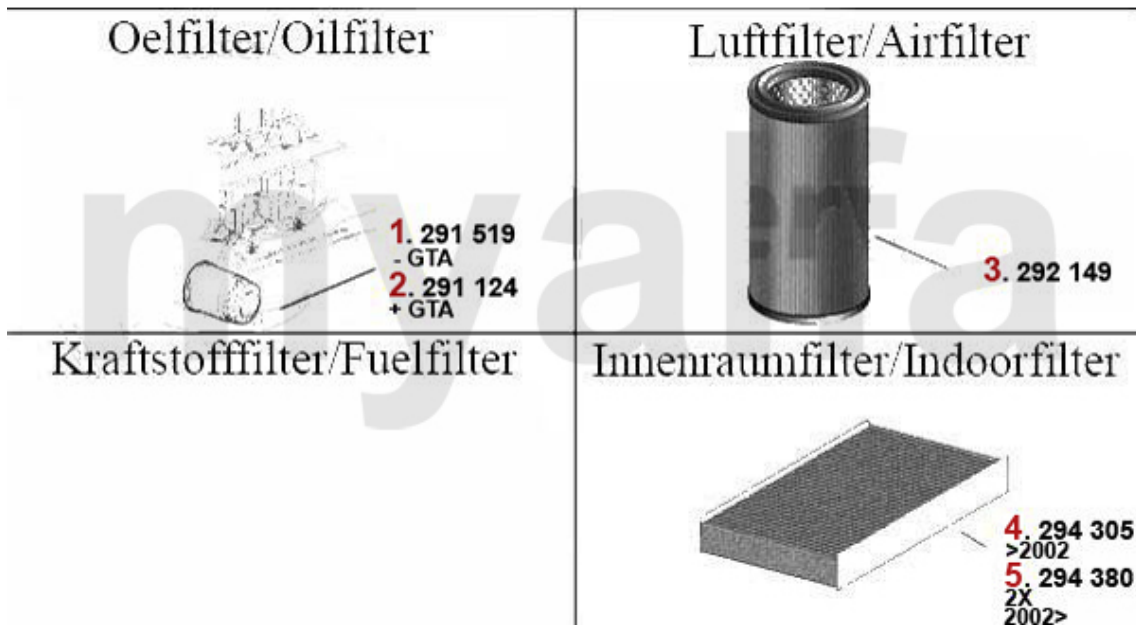

Filter 156 V6 24V/GTA

1	291519	OE. 46808398/71736159 OILFILTER	DKK69.66
2	291124	OE. 46805830 Oilfilter	DKK124.42
5	294380	OE. 71772198 INDOOR FILTER	DKK144.81
3	292149	OE. 7786626 AIR FILTER ELEMENT	DKK223.03
4	294305	Innenraumfilter 156 Bj. >02 eckig	DKK157.29