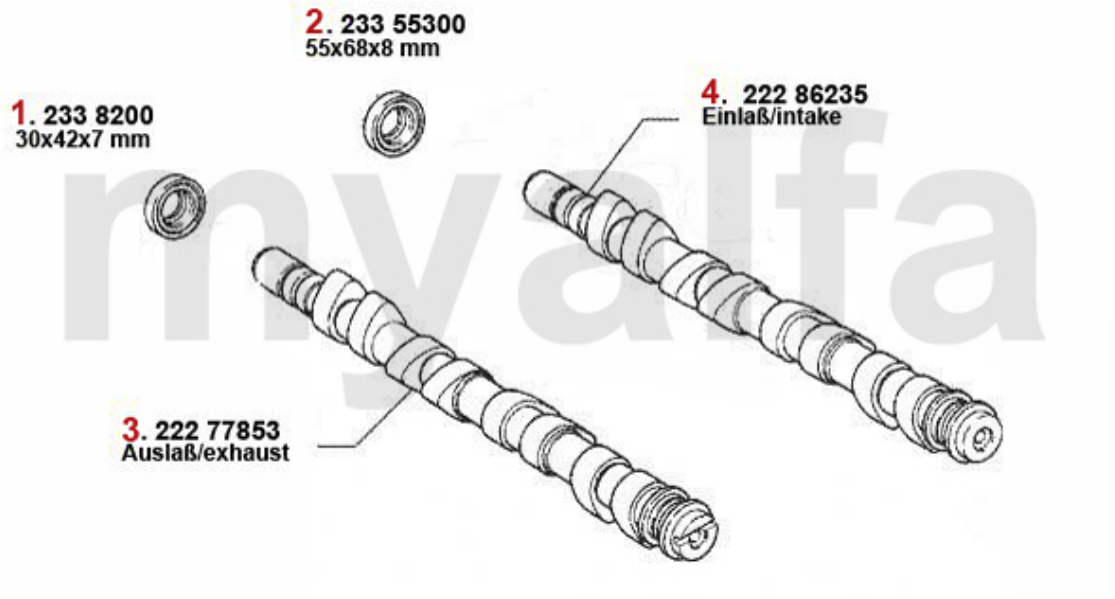

Nockenwelle/Camshaft 156 JTS

1	2338200	OE. 71753052 SEALING GASKET	DKK136.99
2	23355300	SHAFT SEAL CAMSHAFT 145/6,15 5,156 1.6,1.7,1.8,2.0 16V TS	DKK140.06
3	22277853	OE. 60677853 CAMSHAFT EXHAUST 2.0 JTS	On request
4	22286235	OE. 55186235 CAMSHAFT INTAKE 2.0 JTS	DKK5,078.85