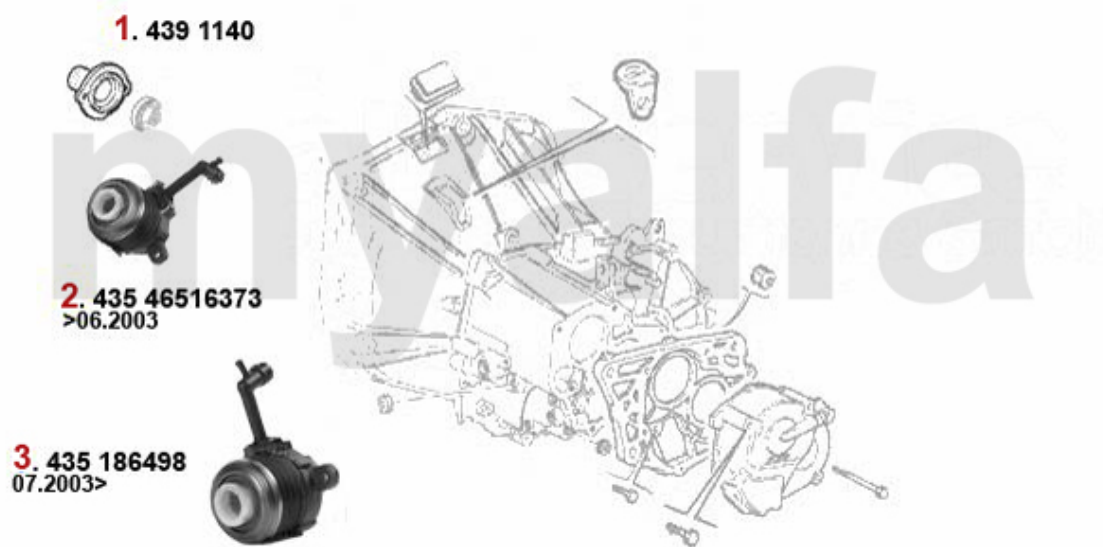

Kupplungs-Kit/Clutch Set 156 1.6/1.8 TS

1. 431 853201
Ø 215 mm

1 43153201 CLUTCH KIT 147,156 1.6/1.8 16V TS FROM 09.97 ON, NUOVO GT 1,8 TS

DKK1,659.02

Ausrücker/Sleeve Bearing 156 1.6/1.8 TS

1	4391140	OE. 46411139 MOUNT	DKK383.49
2	43516373	OE. 55184041 SLEEVE BEARING	DKK1,009.48
2	43586498	OE. 55186498 SLEEVE T/OBEARING 147,Nuovo GT	DKK570.48