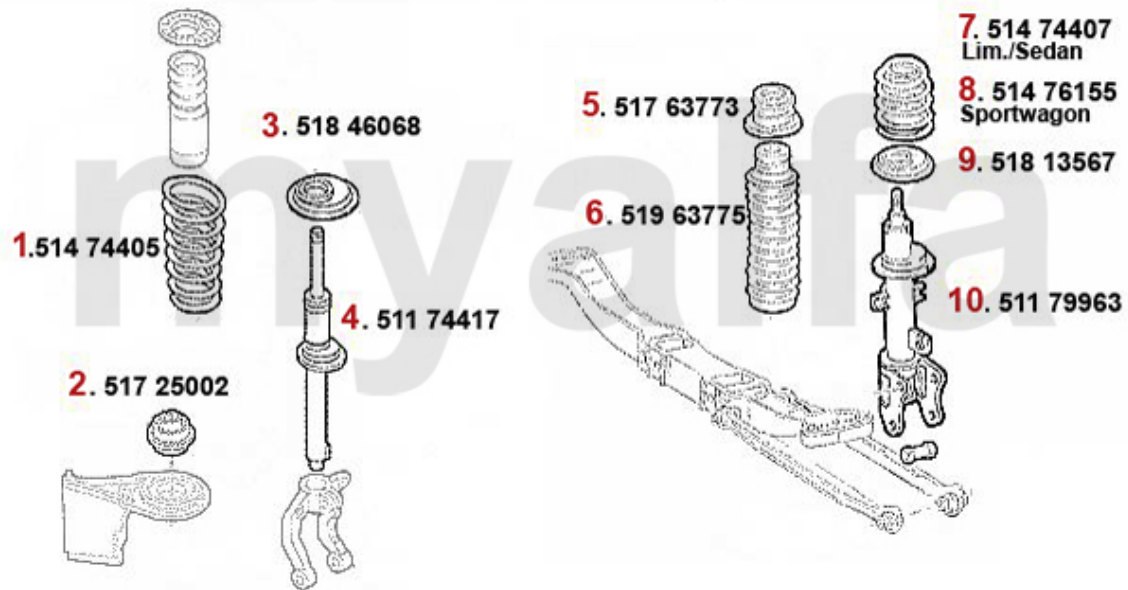

Federbeine/Struts 156 GTA

1	51474405	OE. 60674405 SPRING FA 147 GTA	DKK1,169.93
2	51725002	OE. 60625002 UPPER STRUT BEARING	DKK183.92
3	51846068	OE.46746068 RING f. STRUT 147 FA (RUBBER)	On request
4	51174417	OE. 60674417 SHOCK ABSORBER	On request
5	51763773	OE. 60663773 ELASTIC PAD f. REAR STRUT 156 # 0116246>	DKK696.48
6	51963775	OE. 60663775 SET SHIELD f. STRUTS RA 147	DKK191.74
7	51474407	OE. 60674407 SPRING RA 156 GTA SEDAN	DKK653.46
8	51476155	OE. 60676155 SPRING RA 156 SW	On request
9	51813567	OE. 60613567 RING f. STRUT 147 RA	On request
10	51179963	OE. 60679963 SHOCK ABSORBER	On request