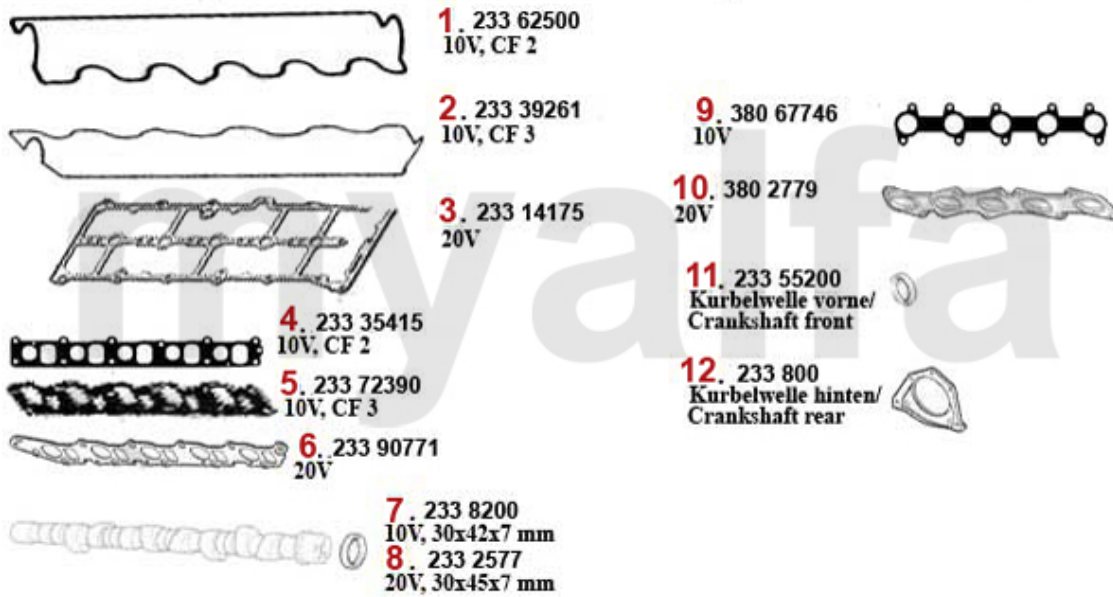

Dichtungen Motor/Gaskets Engine 156 2.4 JTD

1	23362500	VALVE COVER GASKET 156,166 2.4 JTD CF 2 FROM 09.1997 UP TO 10.2000	On request
2	23339261	OE. 46739261/60816566 Gasket	On request
3	23314175	OE. 46814175 Gasket	On request
4	23335415	OE. 60814987/7735415 Gasket	DKK140.06
5	23372390	Ansaugkrümmerdichtung 156,166 2.4 JTD CF 3 10V	DKK183.92
6	23390771	OE. 55190771 Gasket	DKK158.03
7	2338200	OE. 71753052 SEALING GASKET	DKK136.99
8	2332577	Simmerring Nockenwelle 147, 156,166,Nuovo GT 1.9/2.4 JTD 16V/20V	DKK51.68
9	38067746	OE. 60813631/46414437/46467746	DKK147.14
10	3802779	OE. 73502779 Gasket	DKK304.43
11	23355200	Simmerring Kurbelwelle vorne (Riemensch.)145/6,155,156,166,gtv/spider(916) 1.4,1.6,1.7ie	DKK81.39
12	233800	Simmerring Kurbelwelle hinten (Schwungscheibe) 147 1.6 TS 16V/1.9 JTD Bj. 03 >,156 1.9/2.4	On request