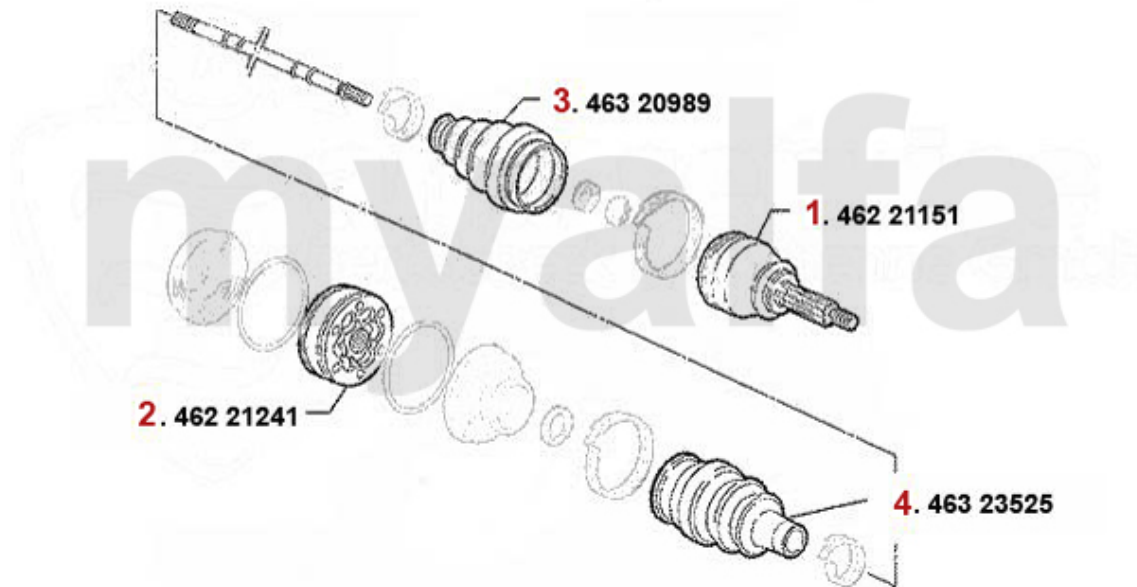

Antriebswelle/Driveshaft 156 2.0 TS

2	46221241	INNER JOINT SET GTV/SPIDER (916), 155, 145/6 TS 16V, 156 TS 16V, 166 2.0 TS, 147 1.6/2.0 TS	DKK899.96
4	46323525	OE. 9945301 BOOT	DKK215.21
3	46320989	OE. 46429633 DRIVE SHAFT BOOT SET	DKK163.53
1	46221151	Gelenksatz außen 156 1.8/1.8/2.0 16V TS,gtv (916) 1.8/2.0 TS/JTS Bj. 98>,Nuovo GT	DKK931.25