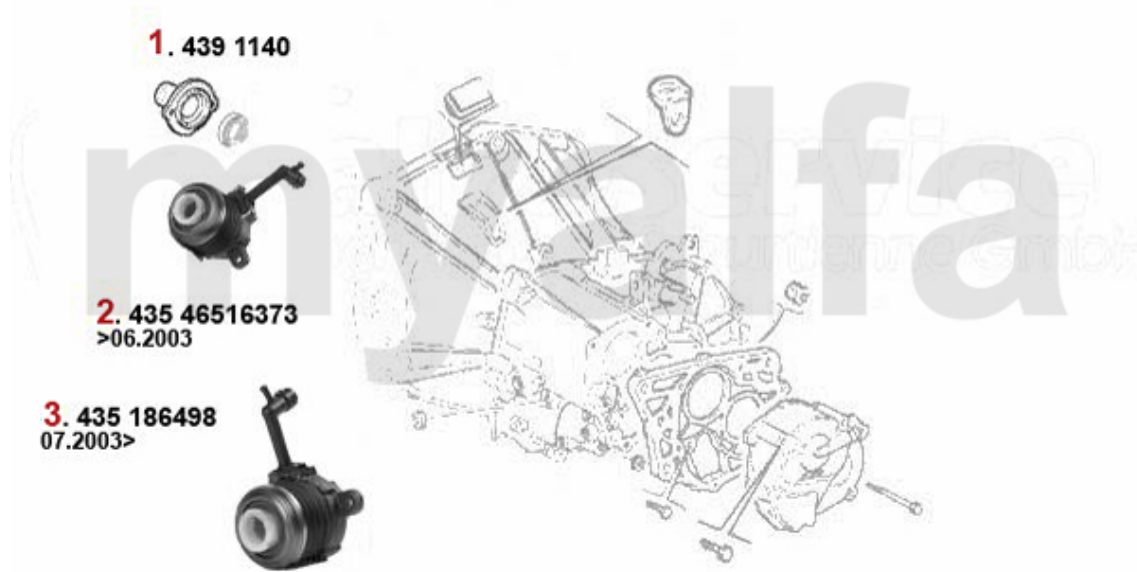

Kupplungs-Kit/Clutch Set 156 2.0 JTS

1. 431 951301
Ø 230 mm

2. 435 186498

1 43151301 OE. 55190114 CLUTCH KIT 147, 156/SW 2.0 TS

DKK2,261.63

Ausrücker/Sleeve Bearing 156 2.0 JTS

1	4391140	OE. 46411139 MOUNT	DKK383.49
2	43516373	OE. 55184041 SLEEVE BEARING	DKK1,009.48
2	43586498	OE. 55186498 SLEEVE T/OBEARING 147,Nuovo GT	DKK570.48