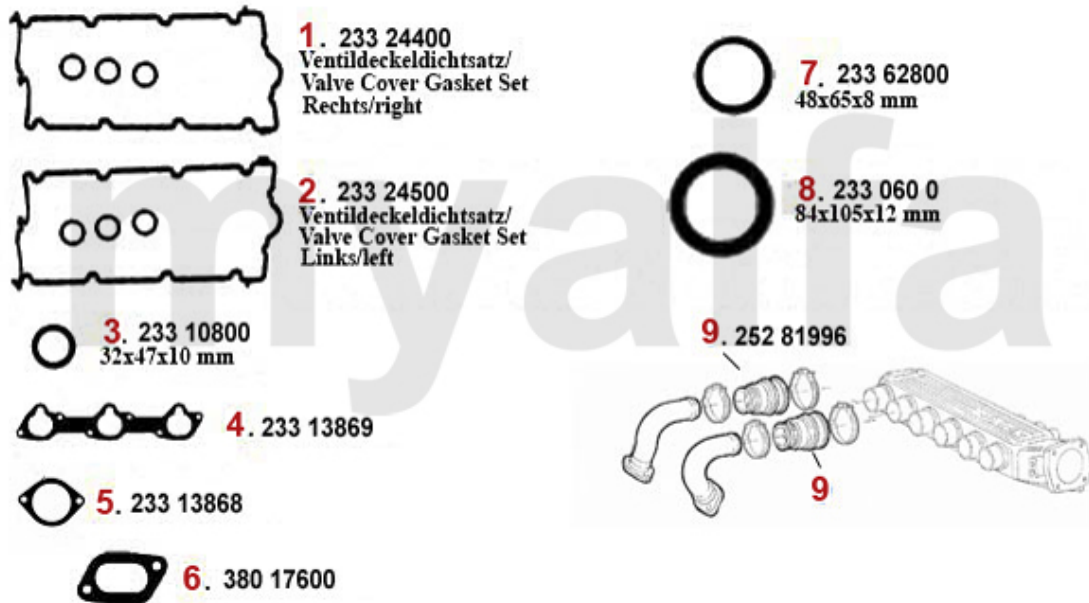

Dichtungen Motor/Gaskets Engine 156 V6 24V/GTA

1	23324400	O.E. 60609978 VALVE COVER GASKET SET	DKK356.86
2	23324500	O.E. 60609979 VALVE COVER GASKET SET	DKK356.86
3	23310800	Seal for Camshaft #606 10 985/561 03 085	DKK97.78
4	23313869	INTAKE MANIFOLD GASKET 147, 156,164/SUPER,166,GTV/SPIDER (916),NUOVO GT V6 24V	DKK55.97
5	23313868	OE. 60513868 Sealing Gasket	DKK46.19
6	38017600	OE. 60573536 / 60810625 EXHAUST MANIFOLD GASKET	DKK77.48
7	23362800	OE. 60601977 CRANKSHAFT SEALS	DKK129.16
8	2330600	OIL SEAL CRANK SHAFT REAR 84/105/12 SPIDER IE 1990-93 ORIGINAL QUALITY	DKK273.14
9	25281996	OE. 60581996 SEAL	On request