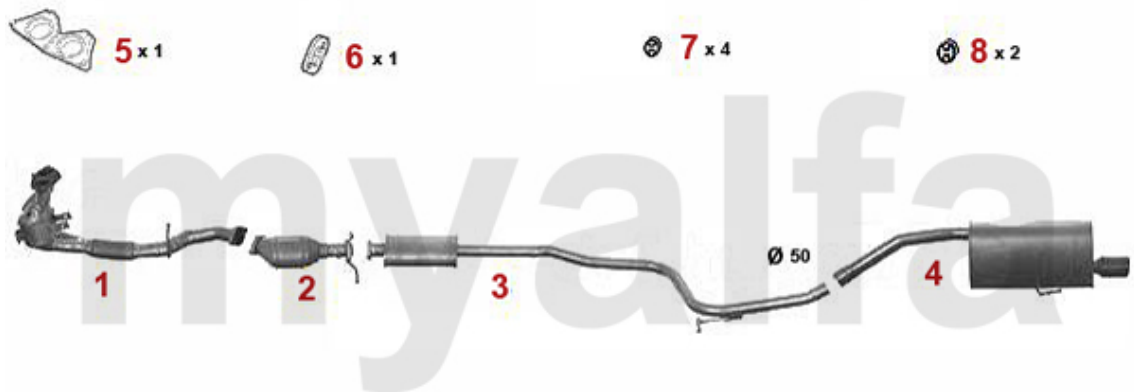

Abgasanlage/Exhaust System 156 TS CF3

156 16V TS 1.6/1.8/2.0 Euro 3

11.2000>

1	32139668	OE. 46739668 EXHAUST PIPE/1ST KAT 147 1.6(88KW)/2.0 TS 16V	DKK7,787.30
1	3219273	Hosenrohr mit Kat 147 1.6 TS (88KW)	DKK5,877.03
1	32174247	OE. 60674247 EXHAUST PIPE 1st KATALYSATOR 156 1.8 TS CF3	On request
2	32139666	OE. 46739666 SILENCER CATALIZED/2nd KAT 147	On request
3	34116406	Mitteltopf 156 1.6-2.0 16V TS Bj. 00> CF3, Nuovo GT 1.8 TS	DKK1,565.15
4	35116407	OE. 60652523 REAR SILENCER 156	DKK1,299.09
5	38094038	OE. 46803532 GASKET f. KAT 147,156,916	DKK97.78
6	38074963	OE. 46774963 GASKET	DKK114.26
7	38091143	OE. 60811640 / 60816516 EXHAUST RUBBER	DKK28.59
8	38091066	OE. 60655991 / 60814913 / 60695841 EXHAUST RUBBER	DKK30.55