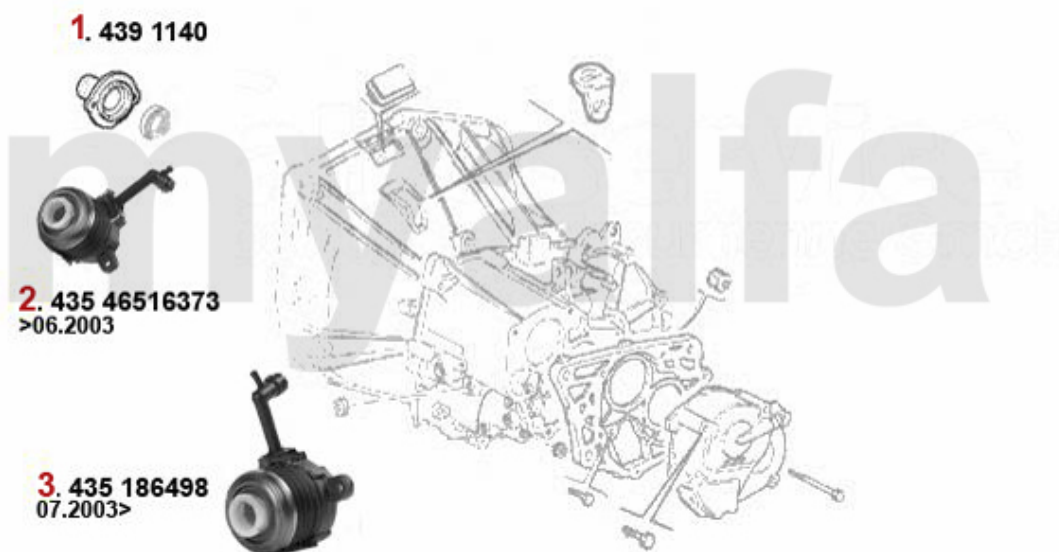

Kupplungs-Kit/Clutch Set 156 2.0 TS

1. 431 951301
Ø 230 mm

2. 435 186498

1 43151301 OE. 55190114 CLUTCH KIT 147, 156/SW 2.0 TS

DKK2,261.63

Ausrücker/Sleeve Bearing 156 2.0 TS

1	4391140	OE. 46411139 MOUNT	DKK383.49
2	43516373	OE. 55184041 SLEEVE BEARING	DKK1,009.48
2	43586498	OE. 55186498 SLEEVE T/O BEARING 147,Nuovo GT	DKK570.48