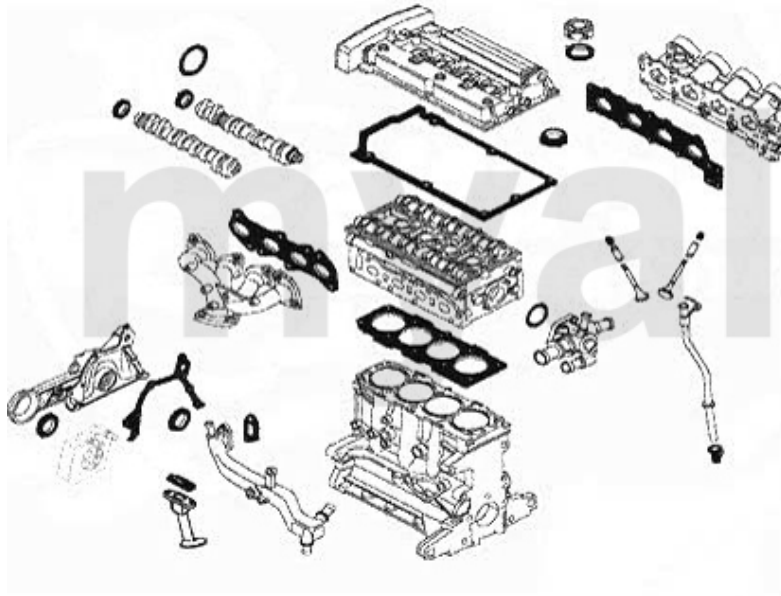

Motordichtsatz/Full Set 156 TS 16V

- **1.** 231 54200
  1.6 >#0084340
- **2.** 231 74900
  1.6 #0084341>
  1.8, CF2
- **3.** 231 74000
  2.0, CF2
- **4.** 231 3100
  1.8, CF3
  2.0, CF3 >Mot.2832058
- **5.** 231 6600
  2.0, CF3 Mot.2832059>

1	23154200	Motordichtsatz 145/6,155,156,166 1.6 - 2.0 TS 16V Bj. >98 Alu-Ventildeckel	DKK1,244.24
3	23174000	Motordichtsatz 145/6,156,gtv/spider (916) 2.0 16V TS, Bj. 97> Kunststoff-Ventildeckel	DKK1,196.56
2	23174900	OE. 71713632 FULL SET 1.6/1.8 TS 16V, 1997>	DKK1,244.24
4	2313100	OE. 71717687 FULL SET	DKK1,870.32
5	2316600	Motordichtsatz 166 2.0 TS CF3 110KW #2557365 >	DKK1,277.12