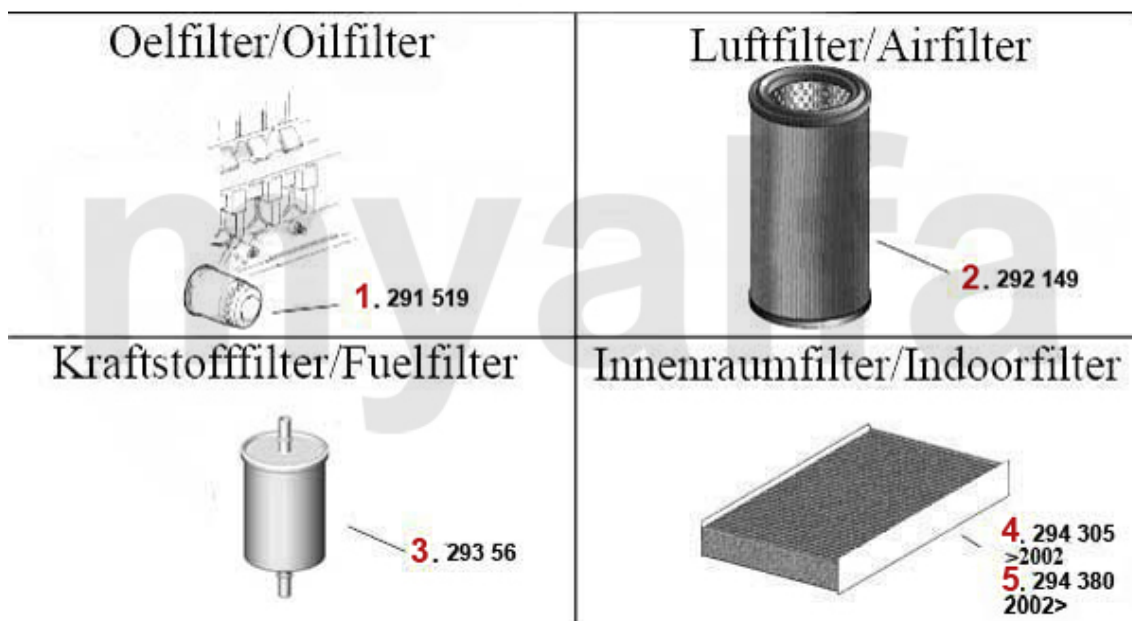

Filter 156 TS

1	291519	OE. 46808398/71736159 OILFILTER	DKK69.66
3	29356	OE. 60811904 FUEL FILTER	DKK93.13
5	294380	OE. 71772198 INDOOR FILTER	DKK144.81
2	292149	OE. 7786626 AIR FILTER ELEMENT	DKK223.03
4	294305	Innenraumfilter 156 Bj. >02 eckig	DKK157.29