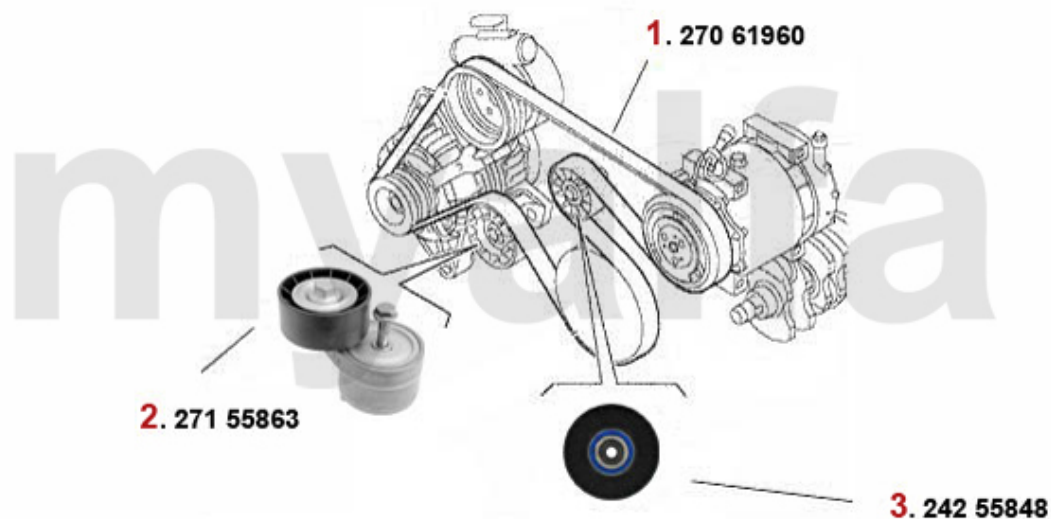

Keirlriemen/V-Belt 156 2.0 JTS

---

2 27155863 OE. 60814110 TENSIONER

DKK387.40

3 24255848 OE. 60602136 IDLE PULLEY

DKK388.15

1 27061960 OE. 60653030 V-BELT

DKK320.82