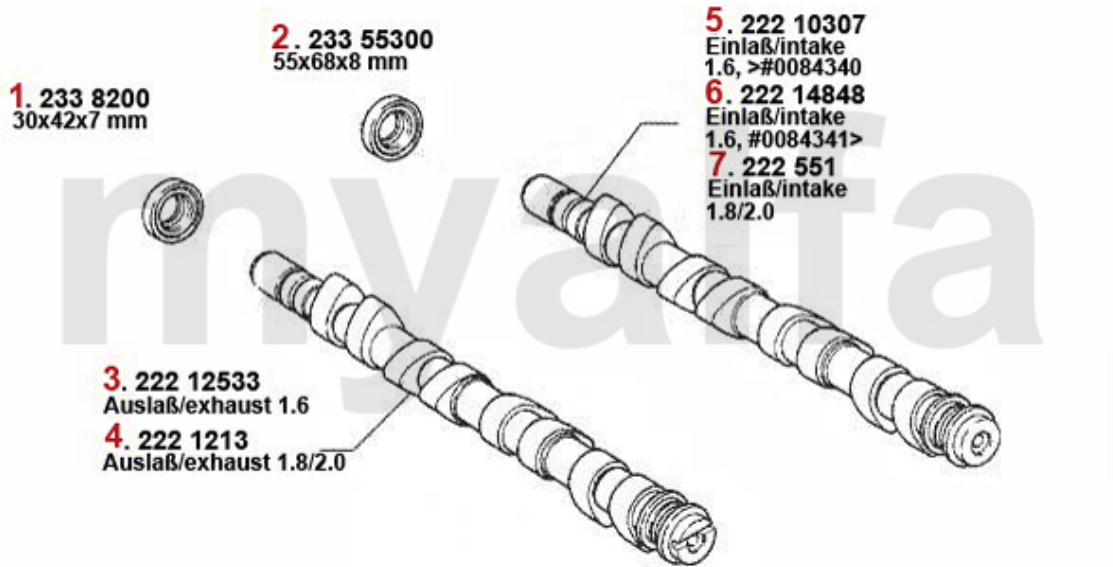

Nockenwelle/Camshaft 156 TS 16V

1	2338200	OE. 71753052 SEALING GASKET	DKK136.99
2	23355300	SHAFT SEAL CAMSHAFT 145/6,15 5,156 1.6,1.7,1.8,2.0 16V TS	DKK140.06
3	22212533	OE. 60613942 CAMSHAFT	On request
4	2221213	OE. 60601213 CAMSHAFT	On request
5	22210307	Nockenwelle (Einlass) 145/6 155,156 1.4/1.6 TS 16V	DKK1,895.37
6	22214848	Nockenwelle 145/6 1.6 TS 16V # 1650 88>, 156 1.6 TS 16V #84340>	DKK2,261.63
7	222551	OE. 60600551 CAMSHAFT	DKK3,357.16