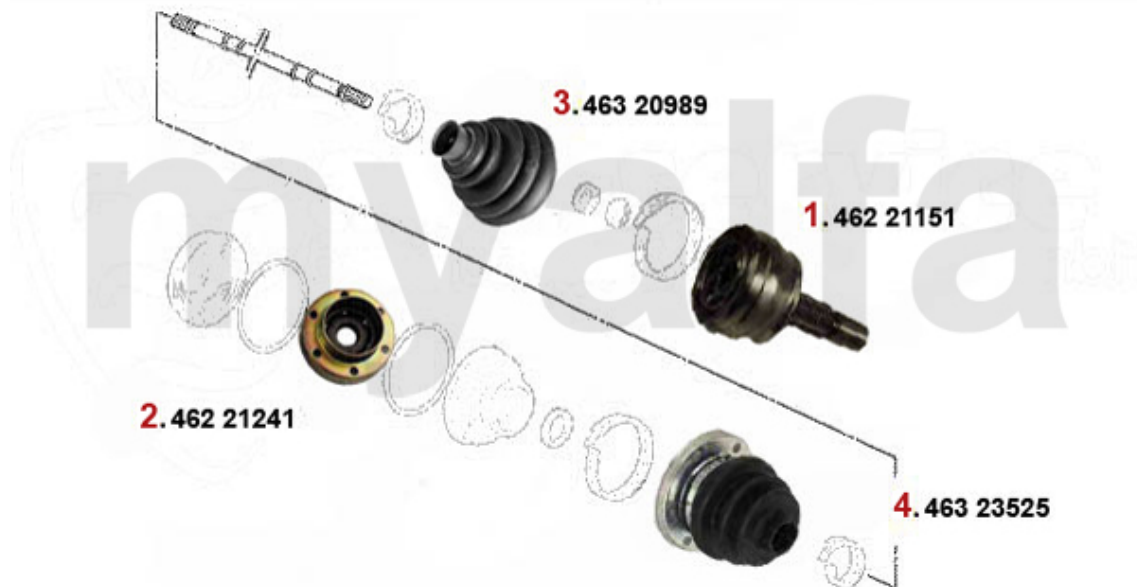

On request

DKK1,087.79

On request

On request

Antriebswelle/Driveshaft 156 1.6/1.8 TS

2	46221241	INNER JOINT SET GTV/SPIDER (916), 155, 145/6 TS 16V, 156 TS 16V, 166 2.0 TS, 147 1.6/2.0 TS	DKK899.96
4	46323525	OE. 9945301 BOOT	DKK215.21
3	46320989	OE. 46429633 DRIVE SHAFT BOOT SET	DKK163.53
1	46221151	Gelenksatz außen 156 1.8/1.8/2.0 16V TS,gtv (916) 1.8/2.0 TS/JTS Bj. 98>,Nuovo GT	DKK931.25