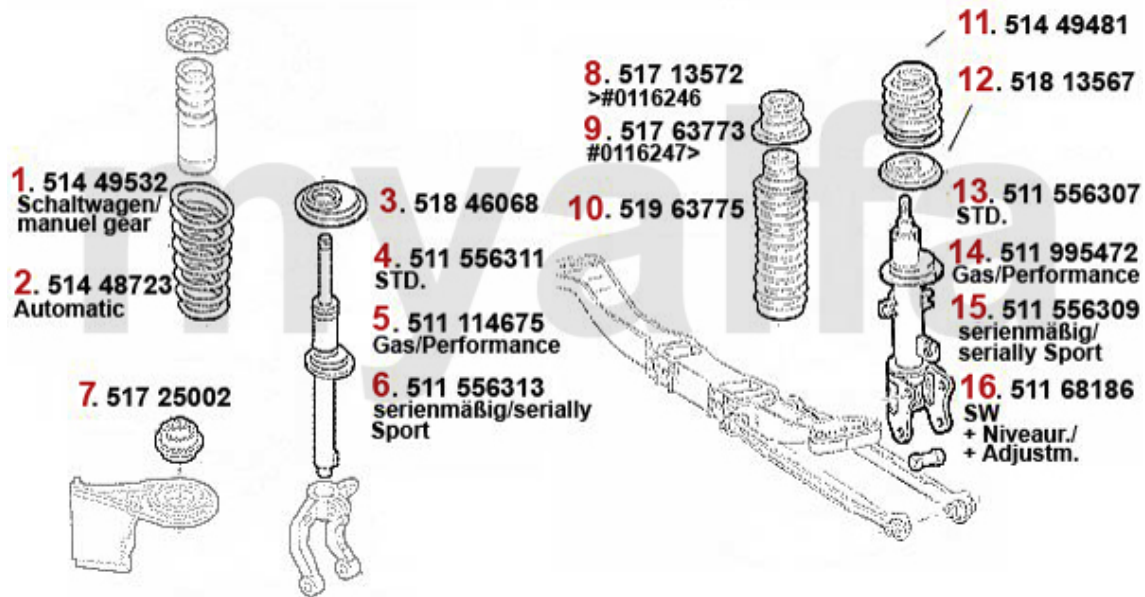

Federbeine/Struts 2.5 V6 24V

1	51449532	Fahrwerksfeder vorne 156 6-zylinder 2.4 JTD (nur ohne klima)	DKK474.19
2	51448723	OE. 60668437 SPRING FA Automatic	DKK542.36
3	51846068	OE.46746068 RING f. STRUT 147 FA (RUBBER)	On request
4	51156311	Stossdämpfer vorne 156 oben Stift/unteren Schelle,1-Rohr Gas für Standardfahrwerk,Nuovo GT	DKK860.85
5	51214675	FRONT SHOCK ABSORBER 147/156 GAS PERFORMANCE	DKK939.07
6	51156313	OE. 60656819 FRONT STRUT 156	DKK1,017.30
7	51725002	OE. 60625002 UPPER STRUT BEARING	DKK183.92
8	51713572	OE. 60613572 ELASTIC PAD f. REAR STRUT 156 > #0116246	DKK402.21
9	51763773	OE. 60663773 ELASTIC PAD f. REAR STRUT 156 # 0116246>	DKK696.48
10	51963775	OE. 60663775 SET SHIELD f. STRUTS RA 147	DKK191.74
11	51449481	REAR SPRING 147, 156, NUOVO GT	DKK539.94
12	51813567	OE. 60613567 RING f. STRUT 147 RA	On request
13	51156307	OE. 60663776 / 60680817 REAR STRUT 156	DKK919.52
14	51295472	Federbein hinten 156,1-Rohr Gas Spordämpfer zur Nachrüstung	DKK1,134.73
15	51156309	Federbein hinten 156,2-Rohr Gas,für Seriensportfahrwerk	DKK1,210.63
16	51168186	OE. 60668186 REAR SHOCK ABSORBER 156 SW w. ADJUSTMENT	On request