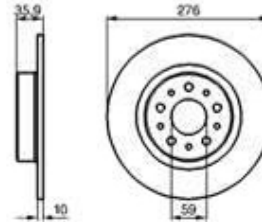

1	61001311	Bremsscheibe VA 147 1.6 16V TS 156 1.6/1.8/16V TS/1.9 JTD	On request
2	61018751	OE. 71739568 FRONT BRAKE DISK 147, 156, 164, gtv/spider (916)	DKK586.87
3	61018815	OE. 71738911 REAR BRAKE DISK 147, 156, 164	DKK554.09
4	61069908	OE. 46469908 RAER BRAKE DISC	DKK539.94