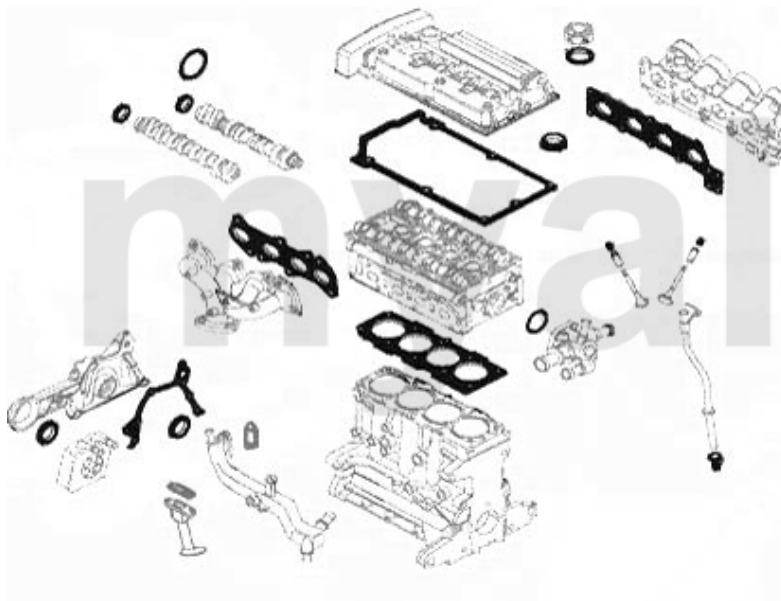

Kopfsatz/Head Set 156 TS 16V

- **1** . 232 40700
  1.6 >#0084340
- **2** . 232 61700
  1.6 #0084341>
  1.8, CF2
- **3** . 232 60800
  2.0, CF2
- **4** . 232 5740
  1.8, CF3
  2.0, CF3 >Mot.2832058
- **5** . 232 90500
  2.0, CF3 Mot.2832059>

1	23240700	Kopfdichsatz 145/6,155,156,1661.6-2.0 TS 16V Bj. >98 Alu-Ventildeckel	DKK1,009.48
4	2325740	OE. 71717685 HEAD SET 147,156,Nuovo GT 1.8/2.0 TS CF3	DKK1,839.03
2	23261700	OE. 71713631 HEADSET	DKK1,036.11
3	23260800	Kopfdichsatz 145/6,156,gtv/spider (916) 2.0 16V TS Bj. 97-01 Kunststoff-Ventildeckel	On request
5	23290500	Kopfdichsatz 166 2.0 TS CF3 110 KW #2557365 >	DKK1,155.03