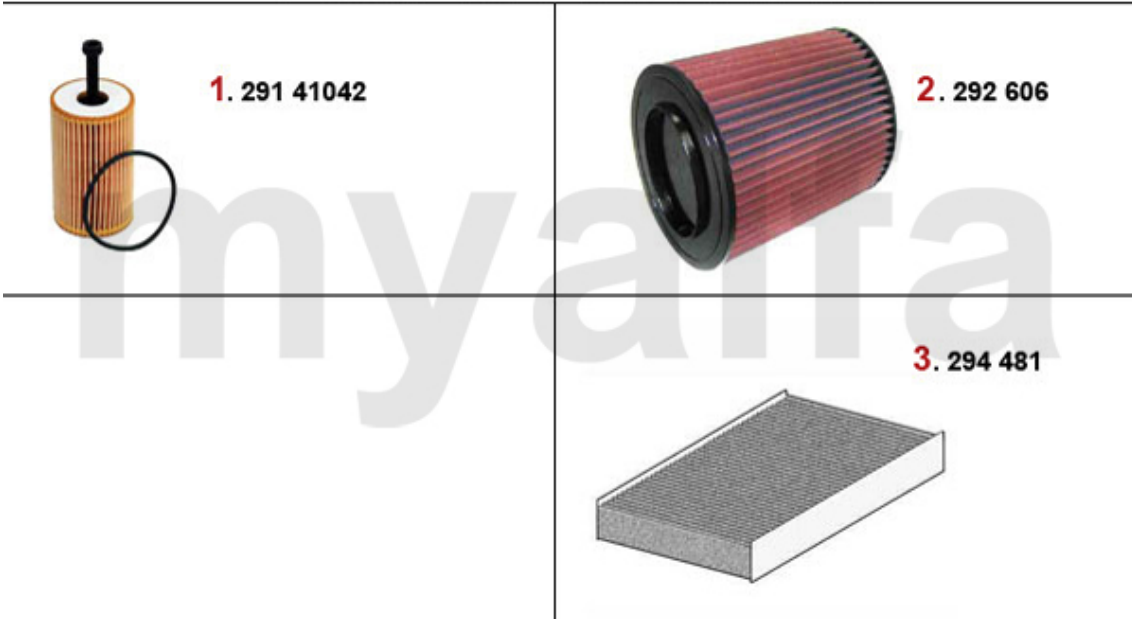

Filter 159 3.2 V6/Q4

1	29141042	OE. 71741042 OILFILTER 3.2 V6 159, BRERA/SPIDER	DKK320.82
2	292606	Luftfilter 159, Brera/Spider	DKK191.74
3	294481	OE. 77363481 INDOORFILTER 159,BRERA/SPIDER	DKK152.63