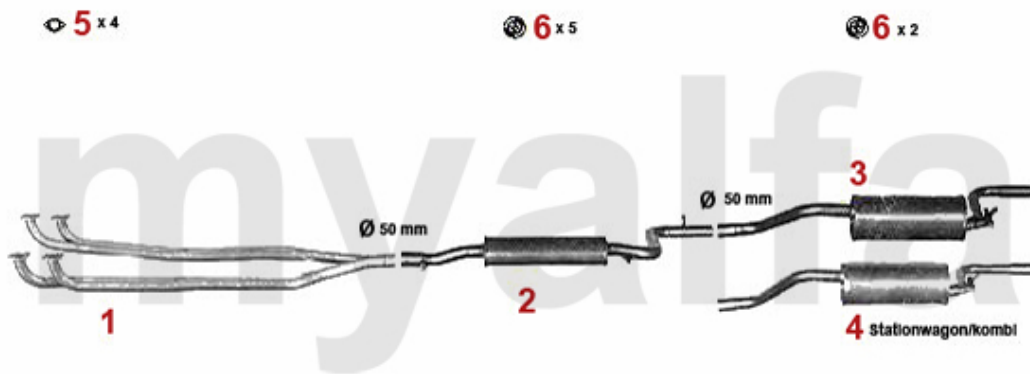

Abgasanlage/Exhaust System 33/SW (907) 1.7 IE 16V

33 1.7 IE 16V/StationWagon

1990 - 92

1	33112201	OE. 60560670 FRONT PIPE	On request
2	34112206	OE. 60560830 CENTER MUFFLER	DKK1,134.73
3	35112207	Endtopf 33 (907) 1.7 ie 16V	DKK1,154.28
4	35112307	Endtopf 33 SW (907) 1.7 ie 16V	DKK1,024.38
5	38046397	EXHAUST MANIFOLD GASKET 33 (907), 145/6 1.7 ie 16V	On request