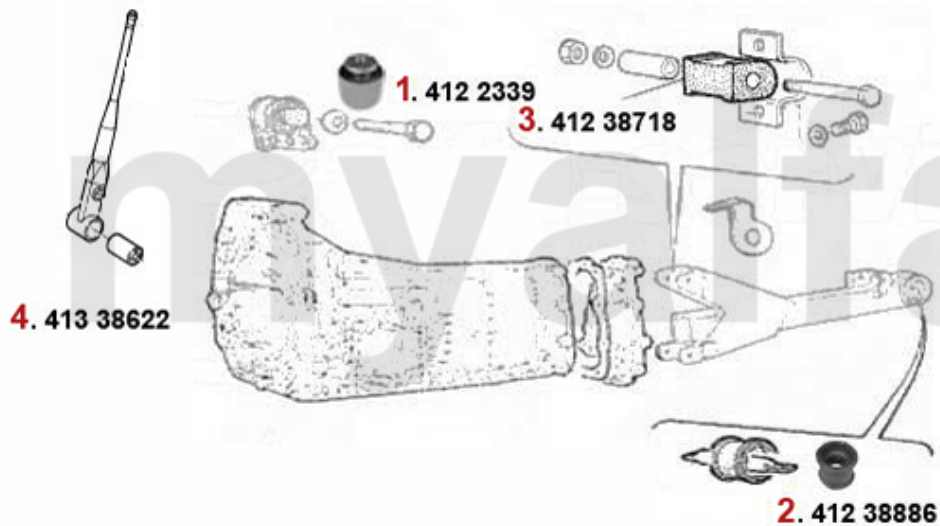

Getriebeaufhängung/Gear Mount 33 (907)

1	4122339	Getriebeaufhängungs-Buchse vorne 33,Arna,Sud/Sprint	On request
2	41238886	OE. 60501314 rear TRANSMISSION MOUNT Sud/Sprint,	On request
3	41238718	OE.60502538 RUBBER BEARING TRANSMISSION MOUNT	DKK147.88
4	41338622	OE. 60501640 BUSH	DKK124.42