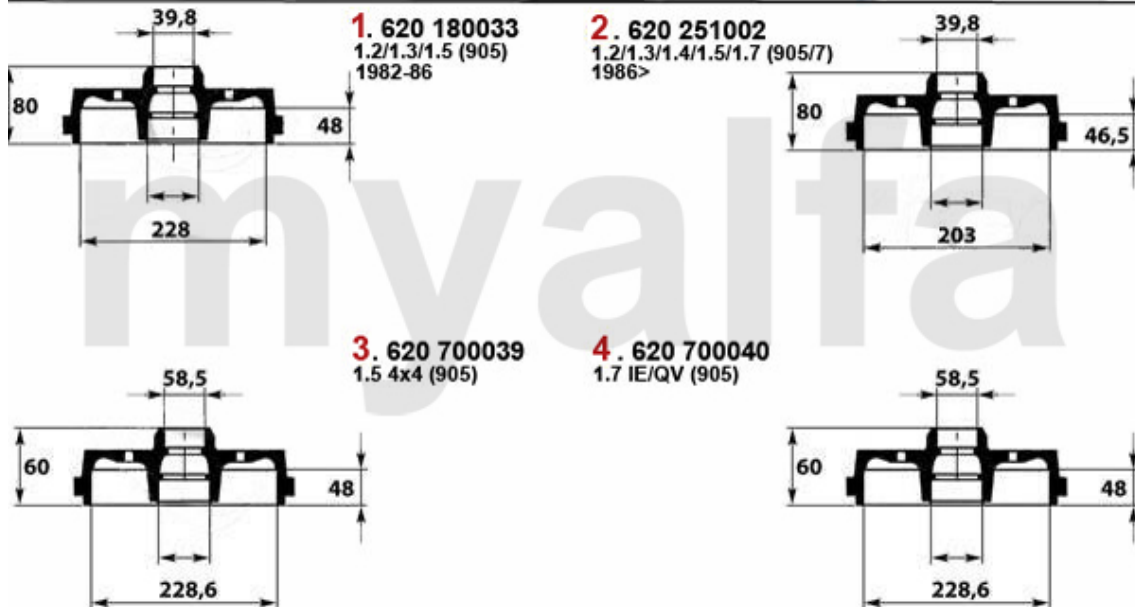

Bremstrommeln/Brakedrums 33 (905/7)

1	62080033	Bremstrommel 33 (905) 1.2/1.3/1.5 Bj. 83-89, Sud/Sprint 1.4 bj. 79-89	On request
2	62051002	Bremstrommel 33 (905) 1.2/1.3/1.5/ 1.8 TD bj. 10.86>,33 (907) alle ohne ABS	On request
3	62000039	Bremstrommel 33 (905) 1.5 4x4	DKK955.56
4	62000040	Bremstrommel 33 (905) 1.7 ie/QV	DKK955.56