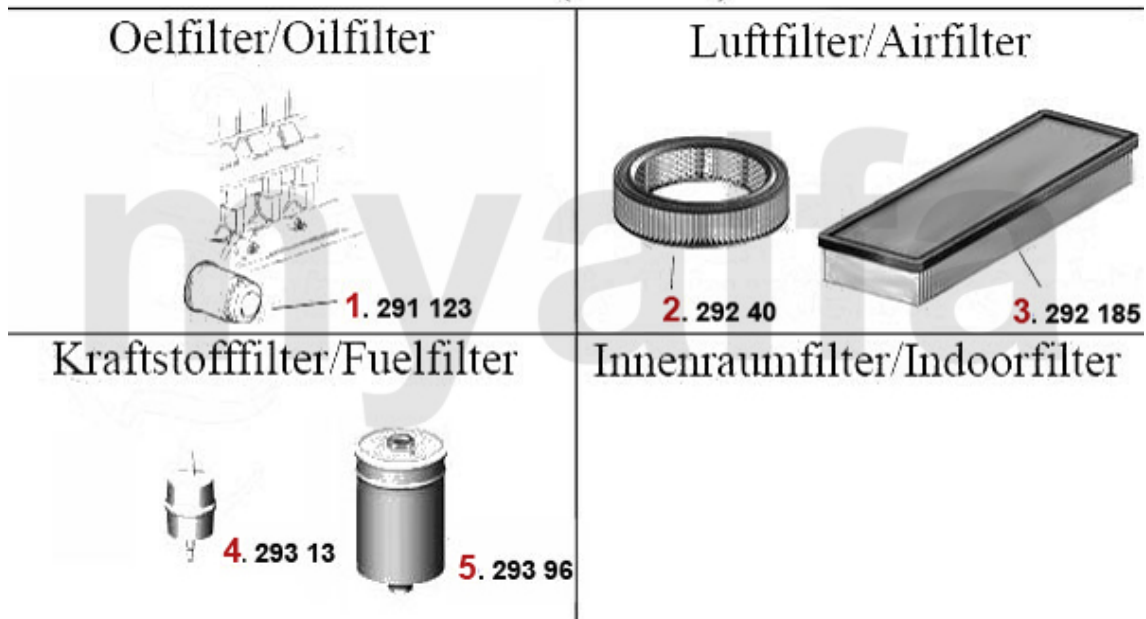

Filter 33 (905/7) 8V

1	291123	OE. 60553431, 60537470, 60533494, 60521128 OILFILTER	DKK85.68
2	29240	OE. 60748870 AIR FILTER ELEMENT	DKK155.71
3	292185	OE. 71736130 AIR FILTER BOXER	On request
4	29313	FUEL LINE FILTER (UNIVERSAL)	DKK61.84
5	29396	OE. 71736105 FUEL FILTER	DKK301.26