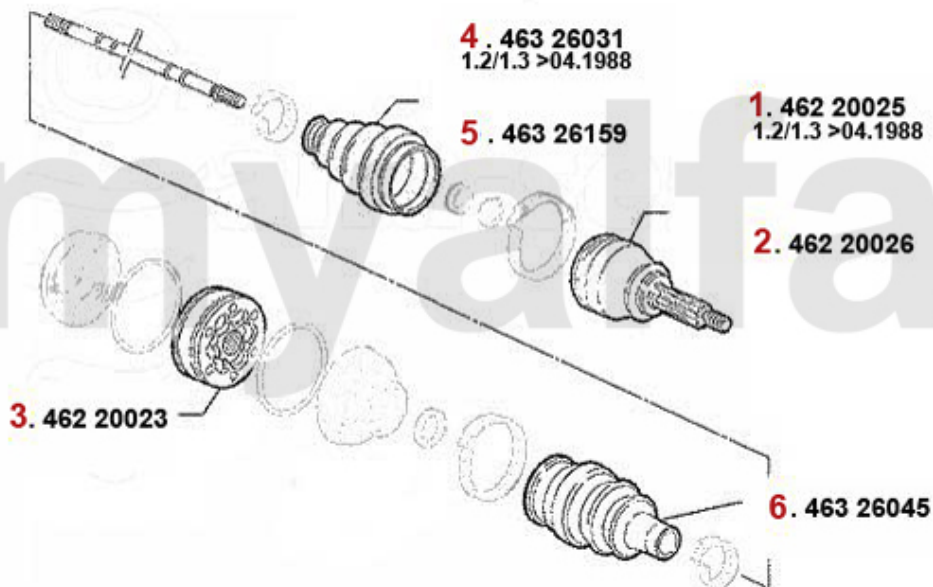

DKK1,244.24

Antriebswelle/Driveshaft 33/SW (905)

1	46220025	OUTER C.V. JOINT SET ARNA, SUD, 33	DKK853.03
2	46220026	Gelenksatz außen Arna,33 (905/7) 1.5/1.7/4x4/QV/ie/16V/1.8 TD	DKK875.65
3	46220023	REAR INNER AXLE JOINT SUD/SPRINT, ARNA, 33 (905/7)	DKK931.25
4	46326031	OUTER BOOT SET 33 (905) 1.2/1.3	DKK194.82
5	46326159	Achsmanschettensatz aussen 33 (905/7) 1.3,1.4ie,1.5/QV,1,7ie/16V/QV,1.8TD	On request
6	46326045	INNER DRIVE SHAFT BOOT SET (GEARSIDE) Sud/Sprint	DKK241.38