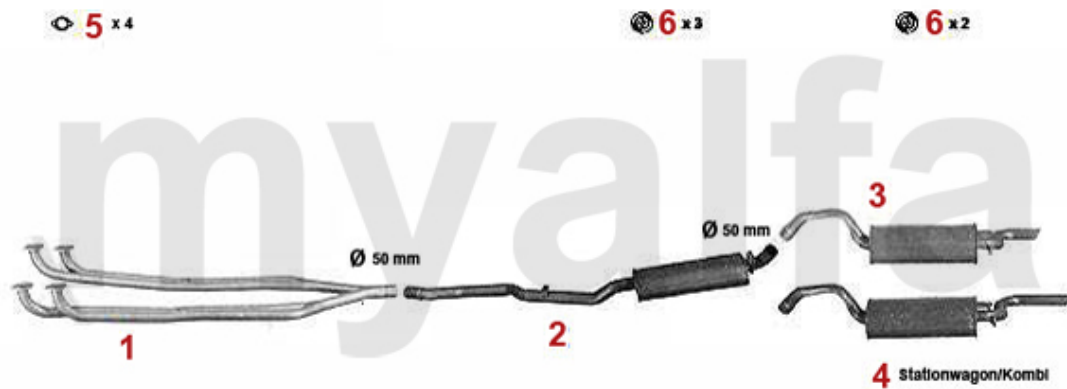

Abgasanlage/Exhaust System 33/SW (907) 1.7 IE 16V 4x4 Bj. >92

33 1.7 IE 16V/StationWagon 4x4

1990 - 92

1	33112201	OE. 60560670 FRONT PIPE	On request
2	34112406	OE. 60547146/60570450 MIDDLE SILENCER	DKK1,126.91
3	35112007	OE.60568748 MUFFLER 33 (907) 1.7 ie 4x4	DKK1,181.66
4	35112107	Endtopf 33 SW (907) 1.7 ie 4x4	DKK889.81
5	38094405	OE. 60777745 GASKET	DKK30.55