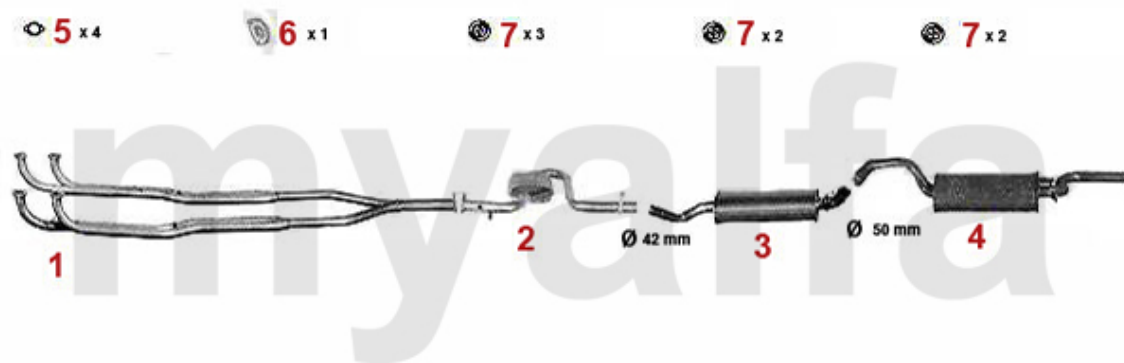

Abgasanlage/Exhaustsystem 33 (905) 1.7 IE KAT 4x4

33 1.7 IE 4x4 SportWagon (905) Kat.

1988 - 08.92

1	33162810	OE. 60562810 EXHAUST PIPE 33 SW (905) 1.7 IE KAT 4x4	DKK3,908.92
2	32138719	OE. 60538719 KATALYSATOR 33 SW (905) 1.7 IE 4x4	DKK5,017.76
3	34107106	OE. 60547412 MIDDLE SILENCER 33 (907) 4x4 1.7 IE KAT	DKK993.83
4	35112107	Endtopf 33 SW (907) 1.7 ie 4x4	DKK889.81
5	38094405	OE. 60777745 GASKET	DKK30.55
6	38094407	GASKET EXHAUST MANIFOLD / FRONT EXHAUST SECTION MONTREAL	DKK66.49