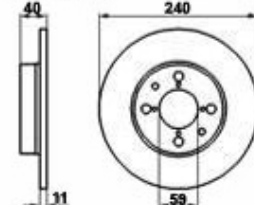

1	61018111	Bremsscheibe VA Arna 1.2/1.3/ti 33 (905) 1.2/1.3/1.5/4x4/QV bj. >08.86	On request
2	61018611	OE.60501453 FRONT BRAKE DISC 33 (905/7) 1.3/1.4/ 1.5/ 1.7/ie/16V/4x4/QV 1986-94	On request
3	61000751	OE.60514881 FRONT BRAKE DISC 33 (907) 1.7/ie/16V 4x4/QV, SUD/SPRINT 1.7	DKK502.41
4	61000815	OE. 60576335 REAR BRAKE DISK	DKK321.65