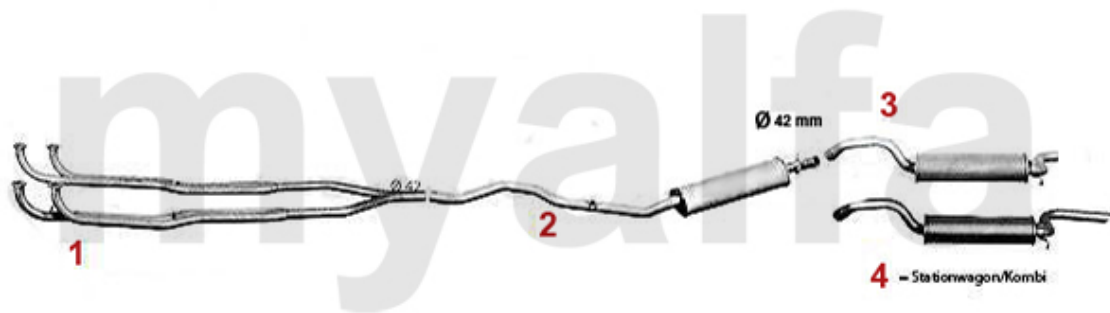

Abgasanlage/Exhaustsystem 33 (905) 1.5 4x4

5 x4

6 x3

6 x2

33 1.5 4x4 (85/95/105 cv)

3/'84-'89

1	33106401	Y-PIPE (905) 1.5 4x4 1984-89	DKK1,557.33
2	34106406	MIDDLE SILENCER 33 (905) 1.5 4x4 1984-89	DKK446.07
3	35106407	REAR SILENCER 33 (905) 1.5 4x4 Bj.1984-89 OE. 60506792	DKK477.36
4	35106507	REAR SILENCER 33 (907) SW 1.4ie 4x4	DKK438.25
5	38094405	OE. 60777745 GASKET	DKK30.55