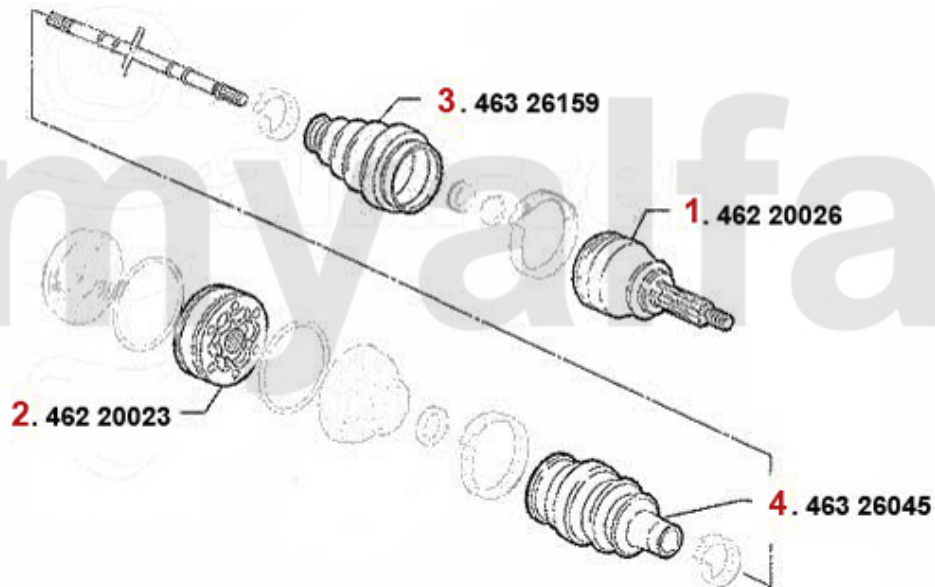

Antriebswelle/Driveshaft 33/SW (907)

1	46220026	Gelenksatz außen Arna,33 (905/7) 1.5/1.7/4x4/QV/ie/16V/1.8 TD	DKK875.65
2	46220023	REAR INNER AXLE JOINT SUD/SPRINT, ARNA, 33 (905/7)	DKK931.25
3	46326159	Achsmanschettensatz aussen 33 (905/7) 1.3,1.4ie,1.5/QV,1,7ie/16V/QV,1.8TD	On request
4	46326045	INNER DRIVE SHAFT BOOT SET (GEARSIDE) Sud/Sprint	DKK241.38