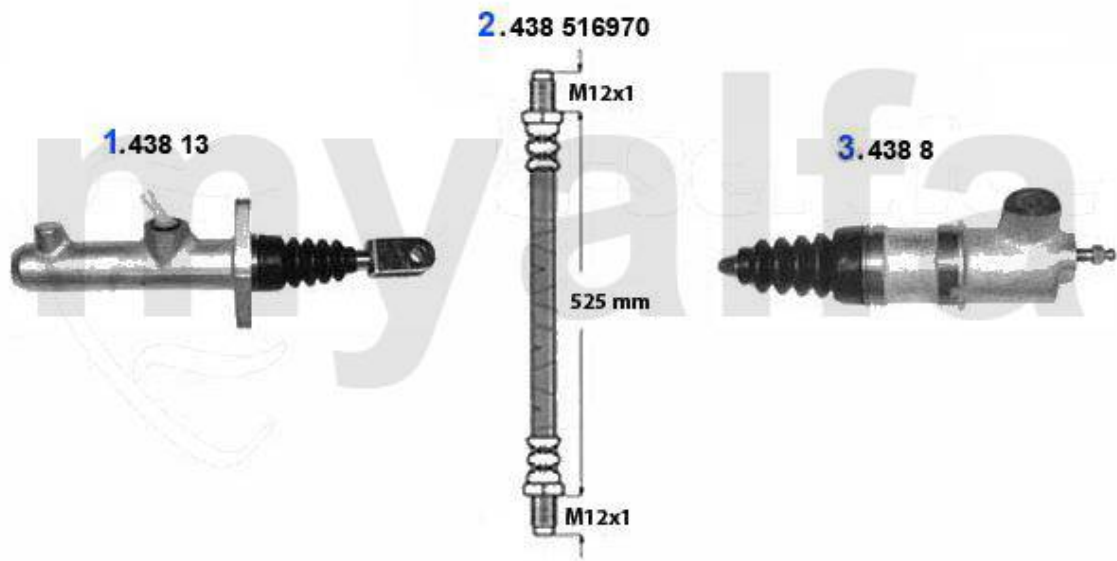

Kupplungsbetätigung/Clutch Actuation 33 (907)

1	43813	OE. 60501235 CLUTCH MASTER CYLINDER	DKK558.01
2	43816970	OE. 60501245 CLUTCH HOSE	DKK184.67
3	4388	CLUTCH SLAVE CLYINDER SUD/SPRINT, 33 (905/7), 145, 156, 156	DKK468.79