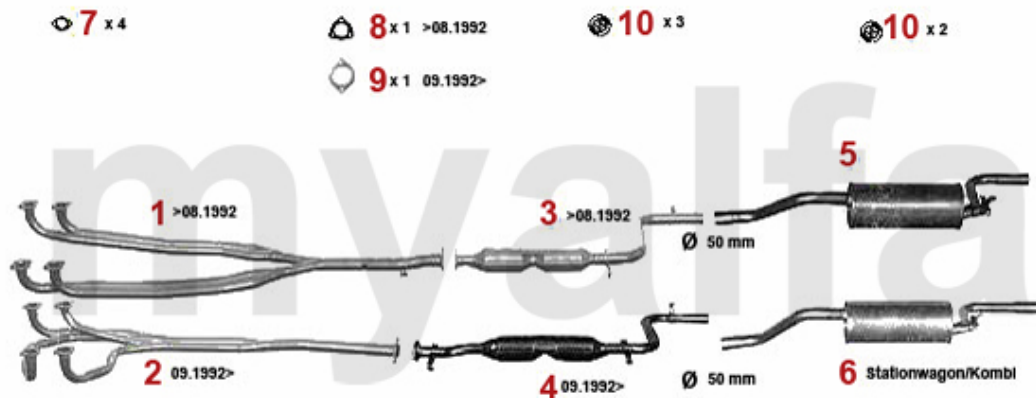

Abgasanlage/Exhaust System 33/SW (907) 1.7 IE 16V KAT

33 1.7 IE 16V/StationWagon Kat.

1992 - 94

1	33112231	Y-PIPE 33 (907) 1.7ie 16V CAT	DKK1,893.79
2	33112801	Y-PIPE 33 (907) 1.7 ie 16V CAT 09.1992>	DKK3,311.80
3	32112233	OE. 60580664 CATALYSATOR 33 (907) 16 V	On request
4	32190160	OE. 60590160 SILENCER CATALIZED 33/SW (907) 1.7 IE	DKK5,178.22
5	35112207	Endtopf 33 (907) 1.7 ie 16V	DKK1,154.28
6	35112307	Endtopf 33 SW (907) 1.7 ie 16V	DKK1,024.38
7	38094405	OE. 60777745 GASKET	DKK30.55
8	38094407	GASKET EXHAUST MANIFOLD / FRONT EXHAUST SECTION MONTREAL	DKK66.49
9	38047140	OE. 60547140 SEALING GASKET f. KATALYS. 33/SW (907) 1.7	DKK93.13