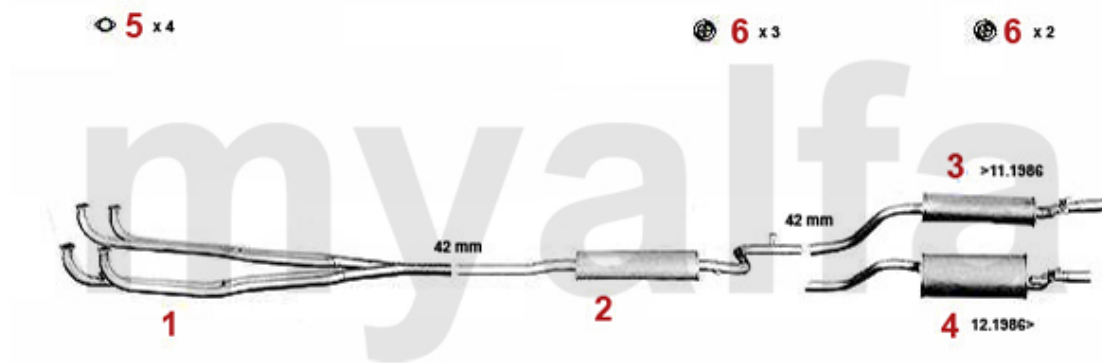

Abgasanlage/Exhaustsystem 33 (905) 1.5 QV

33 (905) 1.5 QV/TI

1984 - 90

1	33106301	OE. 60536851 FRONTPIPE	DKK2,152.03
2	34106076	OE. 60504299 MIDDLE SILENCER	DKK1,087.79
3	35106307	REAR SILENCER (905) 1.5 QV 7.84-11.86	DKK1,244.24
4	35106607	OE. 60537676 REAR SILENCER	DKK1,244.24
5	38094405	OE. 60777745 GASKET	DKK30.55