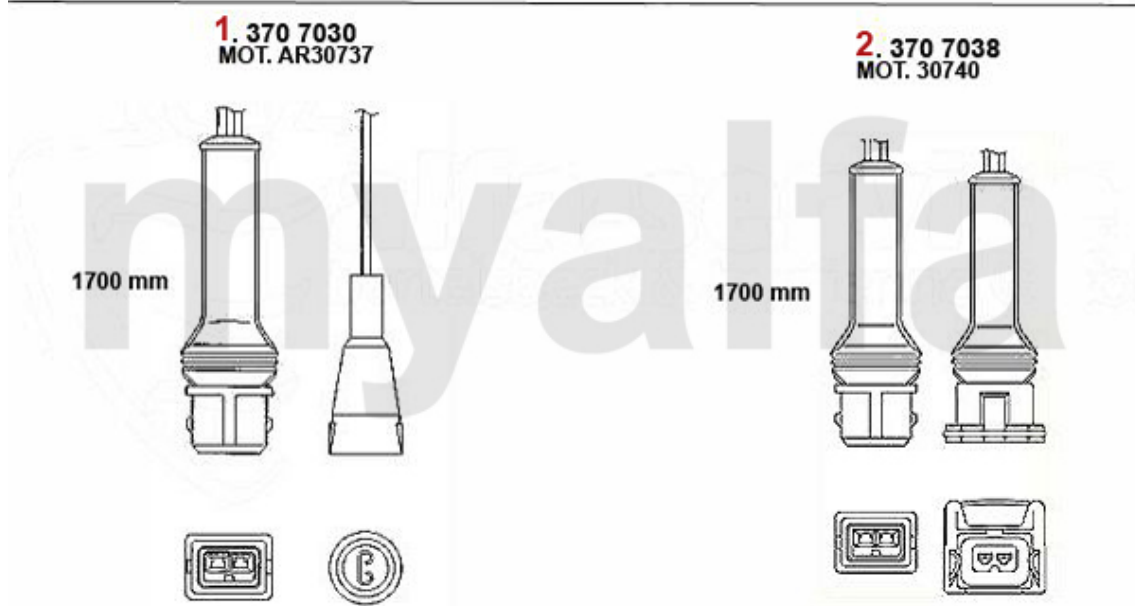

Lambda-Sonde/Lambda Probe 33 (907) 1.7 IE 4x4 Bj. 92>

- 1 3707030 OE. 60537650 LAMBDA PROBE
- 2 3707038 OE. 60587697 Lambda Probe

DKK1,244.24
DKK955.56