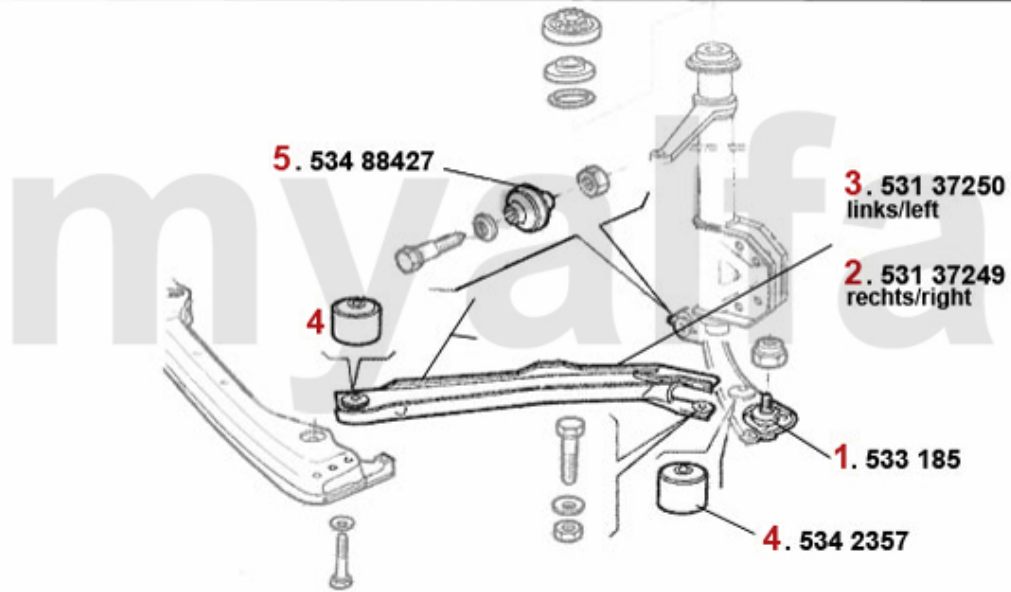

Aufhängung/Attachment 33 (905) vorne/front

1	533185	OE. 60745037 BALL JOINT SUD/SPRINT	DKK461.71
2	53137249	Schwingarm vorne rechts Arna Sud/Sp rint,33 (905)	On request
3	53137250	Schwingarm vorne links Arna Sud/Spr int,33 (905)	On request
4	5342357	OE. 60501394 BUSH LOWER ARM	DKK74.31
5	53488427	OE. 60501755 BUSH FOR LOWER ARM/SUSPENSION STRUT SUD, ARNA, 33	DKK135.03