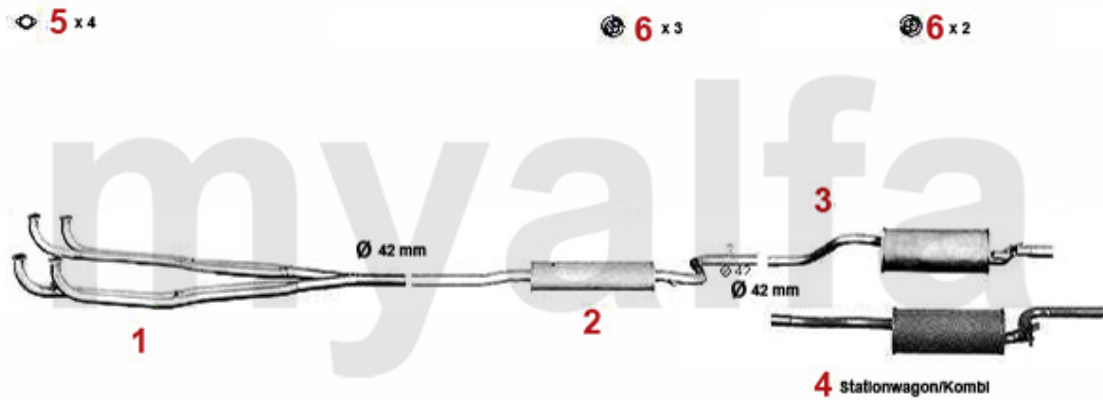

Abgasanlage/Exhaustsystem 33 (905) 1.7 QV/IE

33 1.7 IE/QV (905)/StationWagon

1986 - 90

1	33106601	OE. 60537453 EXHAUST PIPE	DKK931.25
2	34106076	OE. 60504299 MIDDLE SILENCER	DKK1,087.79
3	35106607	OE. 60537676 REAR SILENCER	DKK1,244.24
4	35106807	OE. 60537706 REAR SILENCER	DKK837.38
5	38094405	OE. 60777745 GASKET	DKK30.55