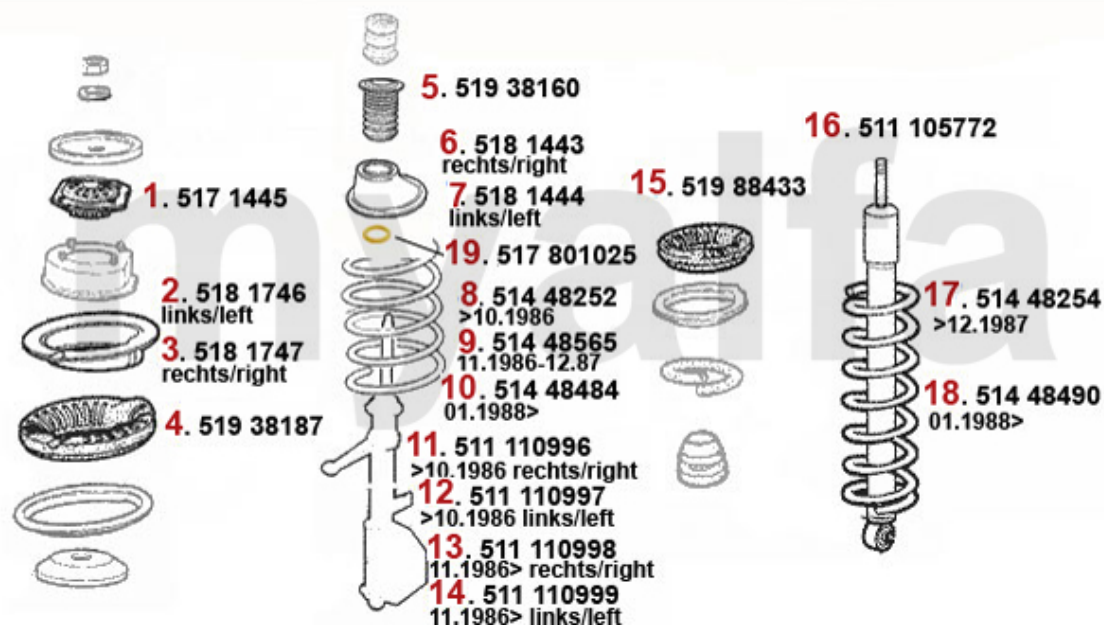

Federbeine/Struts 33 (905)

1	5171445	OE. 60501445 STRUT BEARING	On request
2	5181746	Federteller 33 (905/7) VR oben	On request
3	5181747	Federteller 33 (905/7) VL oben	On request
4	51938187	OE. 60506705 RUBBER PLATE	On request
5	51938160	OE. 60501744 RUBBER BOOT PROTECTOR	DKK179.92
6	5181443	FRONT RIGHT SPRING PLATE OE.60501443	DKK383.49
7	5181444	FRONT LEFT SPRING PLATE OE.60501444	DKK383.49
8	51448252	Fahrwerksfeder vorne 33 (905) Bj. >10.86 / bis # 5255650	On request
9	51448565	Fahrwerksfeder vorne 33 (905) bj. 11.86-12.88 / # 5255651>	DKK474.19
10	51448484	FRONT SPRING 33 (905/7) 1988-06.91 4.75 WINDINGS	On request
11	51110996	Federbein vorne rechts 33(905),Arna ACHTUNG:vorhandenes Nadellager am Federbein durch Sac	On request
12	51110997	Federbein vorne links 33(905),Arna ACHTUNG:vorhandenes Nadellager am Federbein durch Sachs	On request
13	51110998	OE. 60567001 RIGHT FRONT STRUT	On request
14	51110999	OE. 60567002 FRONT LEFT STRUT	On request
15	51988433	Federstützring HA 33/SW (905/7) rechts	DKK195.56
16	51105772	Stossdämpfer hinten 33 (905/7) oben Stift/unten Auge,2-Rohr Gas	On request
17	51448254	REAR SPRING 33 (905) >12.1987	On request
18	51448490	Fahrwerksfeder hinten 33 (905/7)	On request
19	51701025	OE. 60501446/01741/3 STRUT BEARING	DKK232.81