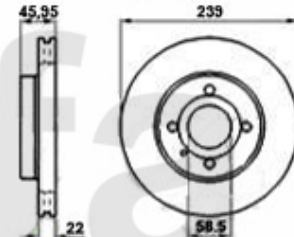

3. 610 100751

1.7 IE/QV/16V (905/7)
vorne/front
belüftet/ventil.

4. 610 100815

mit/with ABS
hinten/rear