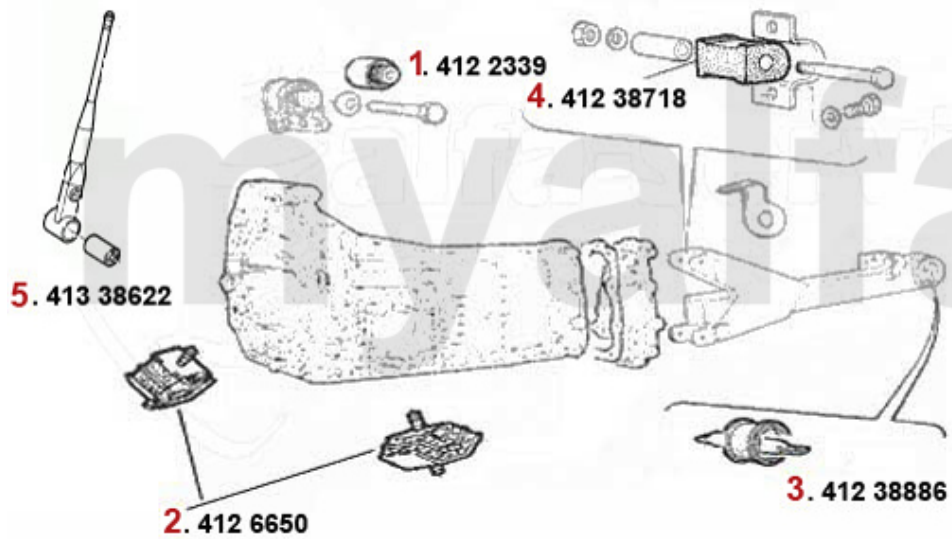

Getriebeaufhängung/Gear Mount 33 (905)

1	4122339	Getriebeaufhängungs-Buchse vorne 33,Arna,Sud/Sprint	On request
2	4126650	OE. 60506650 GEAR BOX MOUNT BOXER	On request
3	41238886	OE. 60501314 rear TRANSMISSION MOUNT Sud/Sprint,	On request
4	41238718	OE.60502538 RUBBER BEARING TRANSMISSION MOUNT	DKK147.88
5	41338622	OE. 60501640 BUSH	DKK124.42