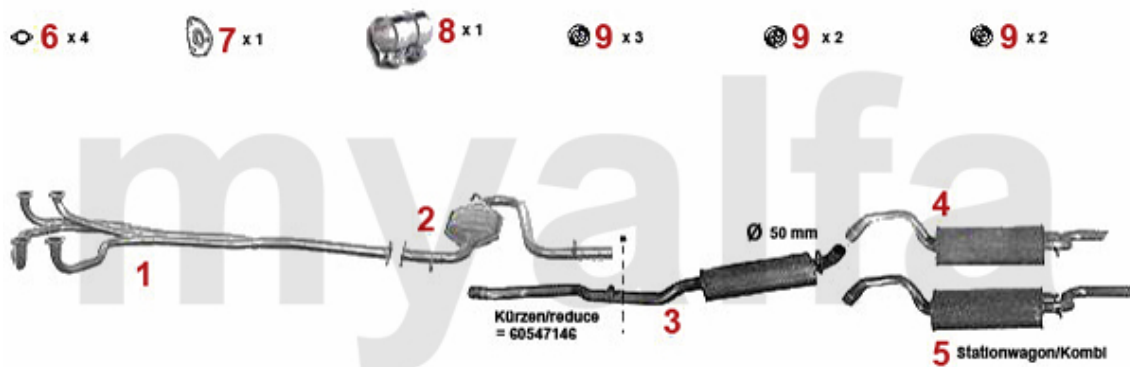

Abgasanlage/Exhaust System 33/SW (907) 1.7 IE 16V 4x4 KAT Bj. >92

33 1.7 IE 16V/SportWagon 4x4 Kat.

1990 - 08.92

1	33112801	Y-PIPE 33 (907) 1.7 ie 16V CAT 09.1992>	DKK3,311.80
2	32112433	Katalysator 33 (907) 1.7 ie 16V kat	On request
3	34112406	OE. 60547146/60570450 MIDDLE SILENCER	DKK1,126.91
4	35112007	OE.60568748 MUFFLER 33 (907) 1.7 ie 4x4	DKK1,181.66
5	35112107	Endtopf 33 SW (907) 1.7 ie 4x4	DKK889.81
6	38094405	OE. 60777745 GASKET	DKK30.55
7	3800590	GASKET CATALYST / MIDDLE EXHAUST SECTION SPIDER 1986-93	DKK53.17
8	39001205	PIPE CONNECTION 50 mm	DKK116.59