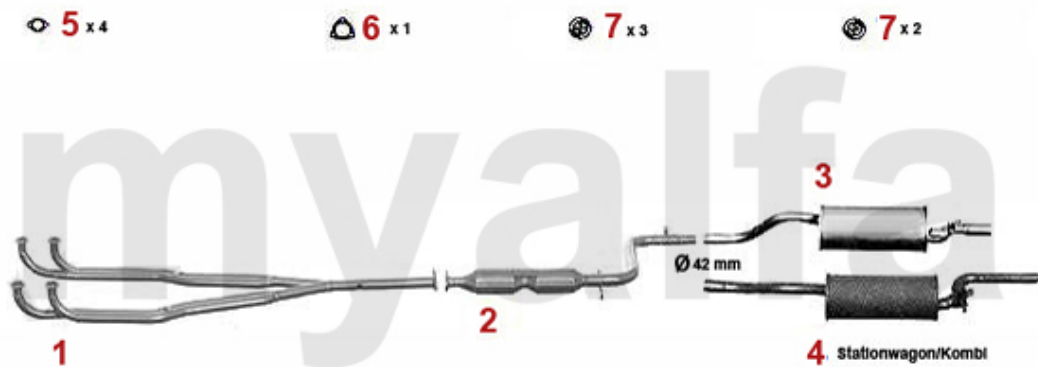

Abgasanlage/Exhaustsystem 33 (905) 1.7 QV/IE KAT

33 1.7 IE/StationWagon (905) Kat.

1988 - 90

1	33106631	Hosenrohr 33 (907) 1.7 ie bj.90-92	DKK3,908.92
2	32106633	Katalysator 33/SW (907) 1.7 ie bj. 90-92	On request
3	35106607	OE. 60537676 REAR SILENCER	DKK1,244.24
4	35106807	OE. 60537706 REAR SILENCER	DKK837.38
5	38094405	OE. 60777745 GASKET	DKK30.55
6	38094407	GASKET EXHAUST MANIFOLD / FRONT EXHAUST SECTION MONTREAL	DKK66.49