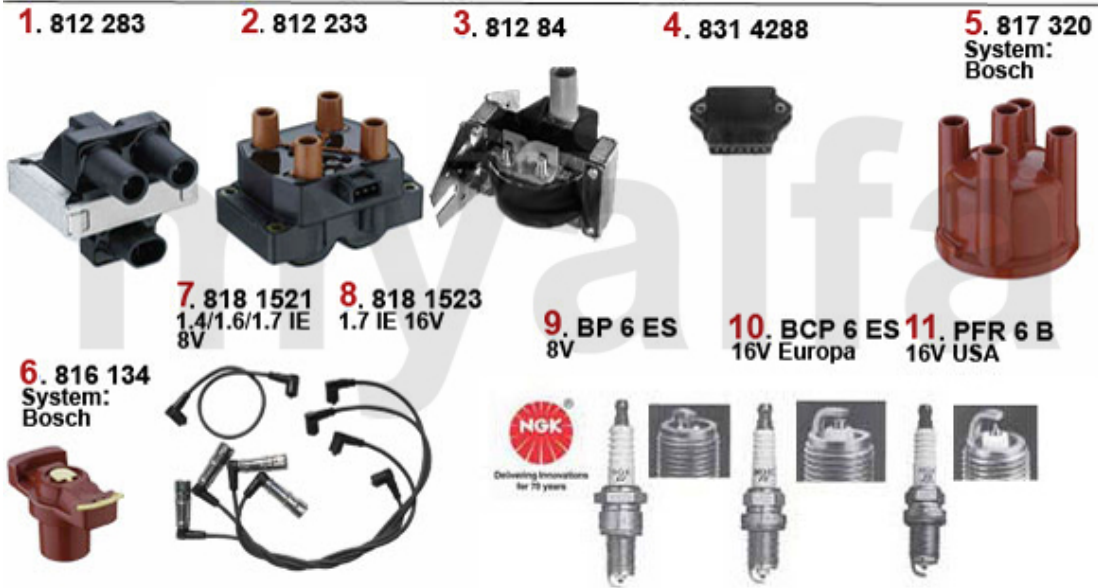

Zündanlage/Ignitionssystem 33 (907)

1	812283	Zündspule 33,145/6 1.4 ie Bj. 91-96 155 2.0 16V turbo Bj. 92-97, für Fahrzeuge ohne Verteil	DKK353.69
2	812233	Zündspule 33 (907),145/6 1.6/1.7 ie Bj. 90-96	DKK1,156.61
3	81284	Zündspule 33 (907) 1.7 ie 16V/4x4 Bj. 90-94	On request
4	8314288	OE. 60561614 IGNITION CONTROLLER	DKK586.97
5	8170320	DISTRIBUTOR CAP 1974-93 BOSCH, NO CUT OUT	DKK93.13
6	816134	ROTOR SPIDER - engine with fuel injection 90-93,33	DKK132.24
7	8181521	WIRESET 33 i.e. 1.3 (WEBER) AR30753 OE.:60577070/60577069	On request
8	8181523	OE. 60538002 IGNITION CABLE	DKK1,087.79
9	BP6ES	OE. 71736278 SPARK PLUG NGK	DKK38.37
10	BCP6ES	BCP6E SPARK PLUG NGK	DKK38.37
11	PFR6B	OE. 60579903 SPARK PLUG NGK	DKK144.81