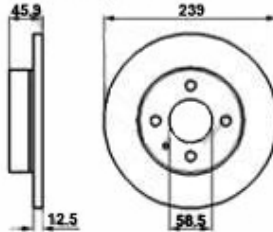

Bremsscheiben/Brakedisks 33 (905/7)

1. 610 118111

1.2/1.3/1.5/QV/4x4 (905)
vorne/front, >12.1985

2. 610 118611

1.2/1.3/1.4/1.5/QV/4x4/1.7/1.8 TD (905/7)
vorne/front, 12.1985>

3. 610 100751

1.7 IE/QV/16V (905/7)
vorne/front
belüftet/ventil.

4. 610 100815

mit/with ABS
hinten/rear

1	61018111	Bremsscheibe VA Arna 1.2/1.3/ti 33 (905) 1.2/1.3/1.5/4x4/QV bj. >08.86	On request
2	61018611	OE.60501453 FRONT BRAKE DISC 33 (905/7) 1.3/1.4/ 1.5/ 1.7/ie/16V/4x4/QV 1986-94	On request
3	61000751	OE.60514881 FRONT BRAKE DISC 33 (907) 1.7/ie/16V 4x4/QV, SUD/SPRINT 1.7	DKK502.41
4	61000815	OE. 60576335 REAR BRAKE DISK	DKK321.65