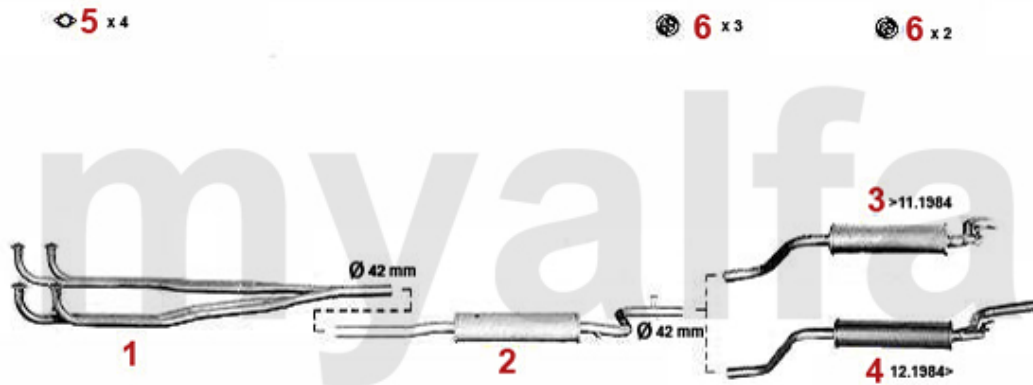

Abgasanlage/Exhaust System 33 (905) 1.2/1.3/1.5

33 (905) 1.2/1.3/1.5

1983 - 1990

1	33106001	FRONT PIPE 1.2-1.5,BERLINA 2.S 33 1.5 & QV (905), 1.4 ie. (907) ARNA 1.2-1.3 1983-1987	On request
2	34106076	OE. 60504299 MIDDLE SILENCER	DKK1,087.79
3	35106007	OE. 60504299 REAR SILENCER Sud/Sprint, 33 (905)	DKK1,248.15
4	35111607	OE. 544336/60504365 REAR SILENCER SUD SPRINT 1979-84	DKK880.40
5	38094405	OE. 60777745 GASKET	DKK30.55