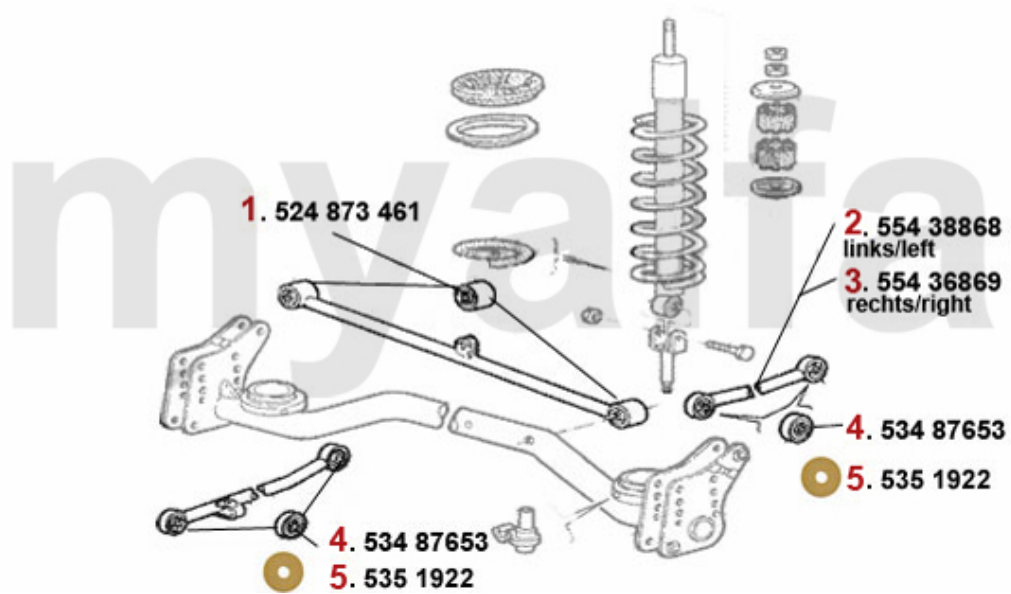

Aufhängung/Attachment 33 (907) hinten/rear

1	52473461	OE. 60501915 BUSHING	On request
2	55438868	OE. 60533868 TIE ROD RL 33/SW (907)	On request
3	55438869	OE. 60538869 TIE ROD RR 33/SW	On request
4	53487653	OE. 60501911 BUSH	DKK152.63
5	5351922	OE. 60501922 COVER	DKK35.20