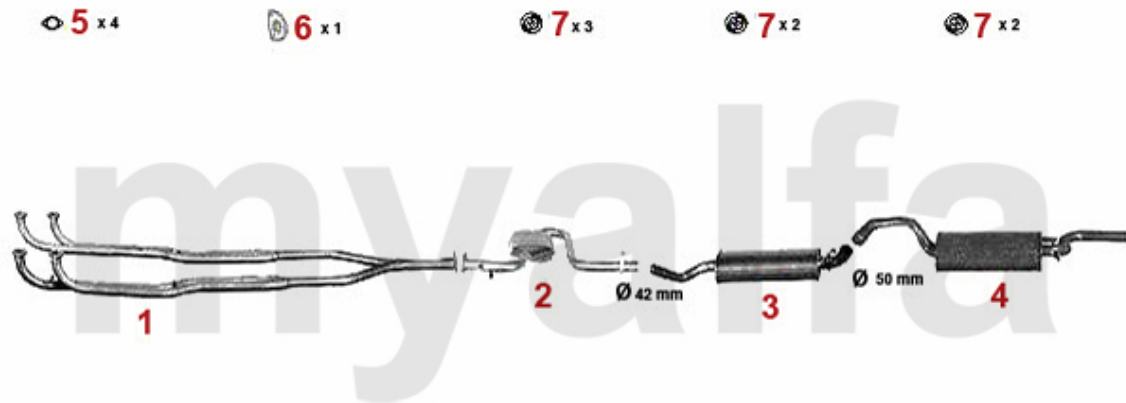

Abgasanlage/Exhaust System 33 SW (907) 1.7 IE 4x4 Kat >1992

33 1.7 IE 4x4 SportWagon (907) Kat.

1988 - 08.92

1	33162810	OE. 60562810 EXHAUST PIPE 33 SW (905) 1.7 IE KAT 4x4	DKK3,908.92
2	32138719	OE. 60538719 KATALYSATOR 33 SW (905) 1.7 IE 4x4	DKK5,017.76
3	34107106	OE. 60547412 MIDDLE SILENCER 33 (907) 4x4 1.7 IE KAT	DKK993.83
4	35112107	Endtopf 33 SW (907) 1.7 ie 4x4	DKK889.81
5	38094405	OE. 60777745 GASKET	DKK30.55
6	38094407	GASKET EXHAUST MANIFOLD / FRONT EXHAUST SECTION MONTREAL	DKK66.49