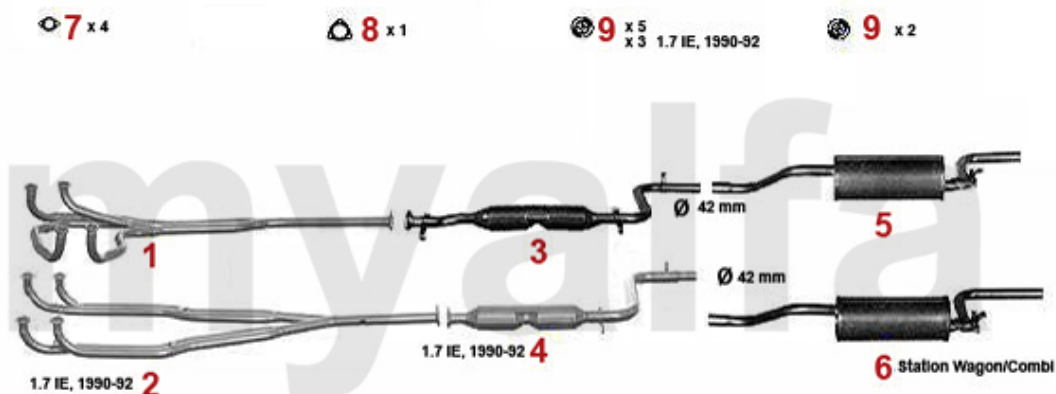

Abgasanlage/Exhaust System 33/SW (907) 8V KAT

33/SW (907) 1.3/1.4/1.5/1.7 IE Kat. 8V

1990-94

1	33111501	Y-PIPE (907) 1.3,1.4 1.5 ie 1990-94	DKK2,065.98
2	33106631	Hosenrohr 33 (907) 1.7 ie bj.90-92	DKK3,908.92
3	32111533	CATALYST 33/SW (907) 1.4 - 1.7 ie 1990-94	DKK7,035.22
4	32106633	Katalysator 33/SW (907) 1.7 ie bj. 90-92	On request
5	35111807	REAR SILENCER 33 (907) 1.4-1.7ie	DKK837.38
6	35111907	OE. 60546209 REAR SILENCER	DKK1,009.48
7	38094405	OE. 60777745 GASKET	DKK30.55
8	38094407	GASKET EXHAUST MANIFOLD / FRONT EXHAUST SECTION MONTREAL	DKK66.49