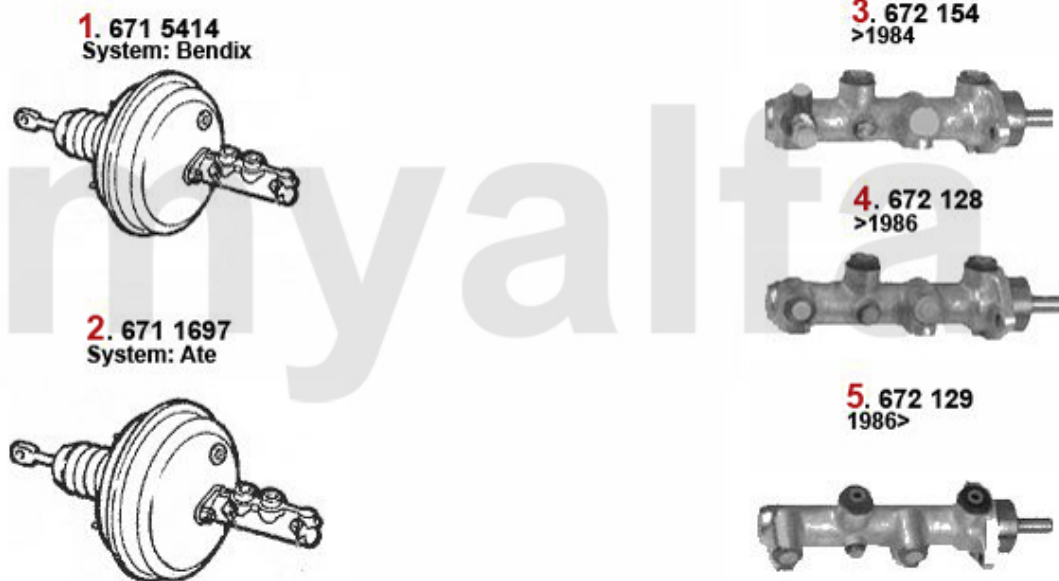

BKV/Hauptbremszylinder/Brakeservo/Brake master cylinder 33 (905/7)

1	6715414	Bremskraftverstärker 33 (905/7) System: Bendix	On request
2	6711697	BRAKEBOOSTER 33 (905/7), SUD/SPRINT ATE, OE: 60501697	On request
3	672154	OE. 60750098/60750452 BRAKE MASTER CYLINDER	DKK1,281.03
4	672128	Hauptbremszylinder Sud/Sprint 33 (905/7)	DKK1,004.07
5	672129	OE. 60750112 MASTER BRAKE CYLINDER SPRINT (902), 33/SW (905/7) 1.4/1.5/4x4/QV/1.7 ie/16V 1986-1994	DKK1,173.10