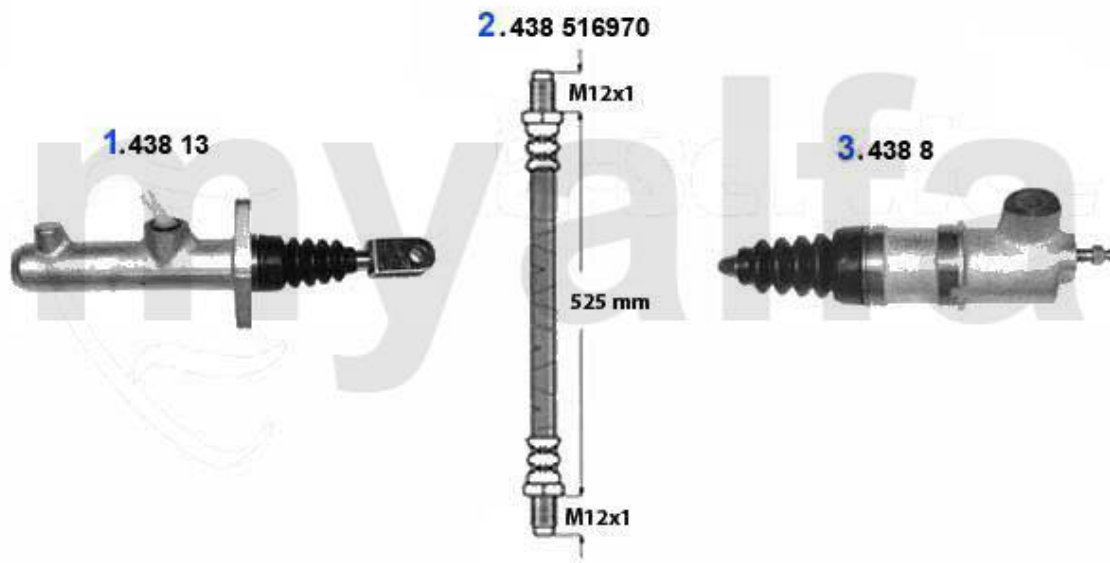

Kupplungsbetätigung/Clutch Actuation 33 (905)

1	43813	OE. 60501235 CLUTCH MASTER CYLINDER	DKK558.01
2	43816970	OE. 60501245 CLUTCH HOSE	DKK184.67
3	4388	CLUTCH SLAVE CLYINDER SUD/SPRINT, 33 (905/7), 145, 156, 156	DKK468.79