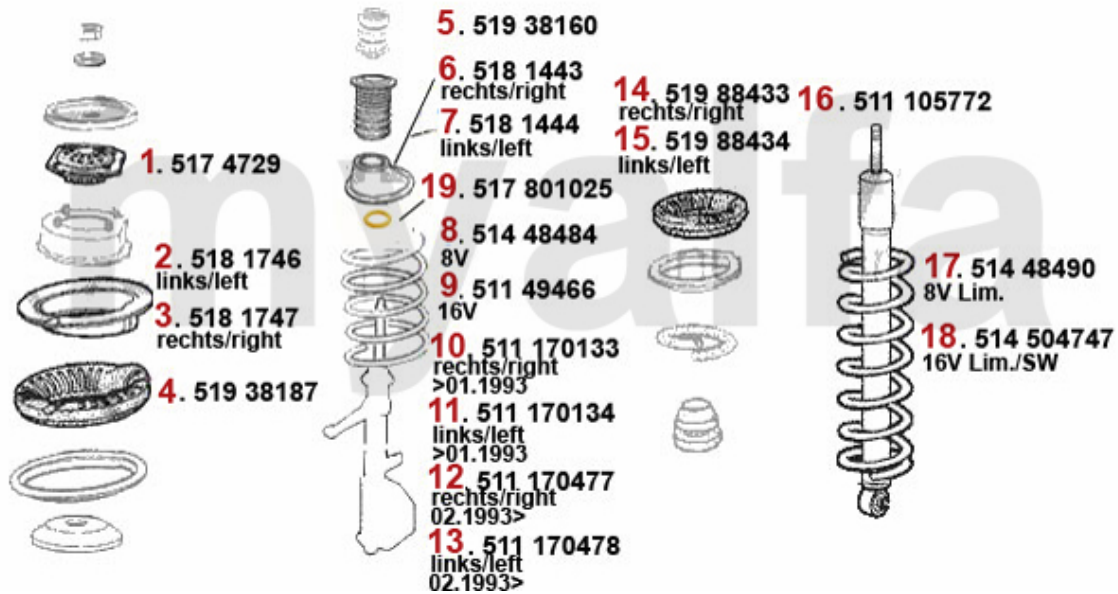

Federbeine/Struts 33 (907)

1	5174729	OE. 60504729 RUBBER BEARING	On request
2	5181746	Federteller 33 (905/7) VR oben	On request
3	5181747	Federteller 33 (905/7) VL oben	On request
4	51938187	OE. 60506705 RUBBER PLATE	On request
5	51938160	OE. 60501744 RUBBER BOOT PROTECTOR	DKK179.92
6	5181443	FRONT RIGHT SPRING PLATE OE.60501443	DKK383.49
7	5181444	FRONT LEFT SPRING PLATE OE.60501444	DKK383.49
8	51448484	FRONT SPRING 33 (905/7) 1988-06.91 4.75 WINDINGS	On request
9	51449466	OE. 60570591 FRONT SPRING 33 (907) 16V	On request
10	51170133	Federbein vorne rechts 33/SW (907) außer 1.7 ie 16V/1.8 TD,2-Rohr Gas	On request
11	51170134	Federbein vorne links 33/SW (907) außer 1.7 ie 16V/1.8 TD,2-Rohr Gas	On request
12	51170477	OE. 60572331 STRUT	On request
13	51170478	OE. 60572332 STRUT	On request
14	51988433	Federstützring HA 33/SW (905/7) rechts	DKK195.56
15	51988434	Federstützring HA 33/SW (905/7) links	DKK195.56
16	51105772	Stossdämpfer hinten 33 (905/7) oben Stift/unten Auge,2-Rohr Gas	On request
17	51448490	Fahrwerksfeder hinten 33 (905/7)	On request
18	51404747	OE. 60504747 REAR SPRING 33 (907) SW/16V	On request
19	51701025	OE. 60501446/01741/3 STRUT BEARING	DKK232.81