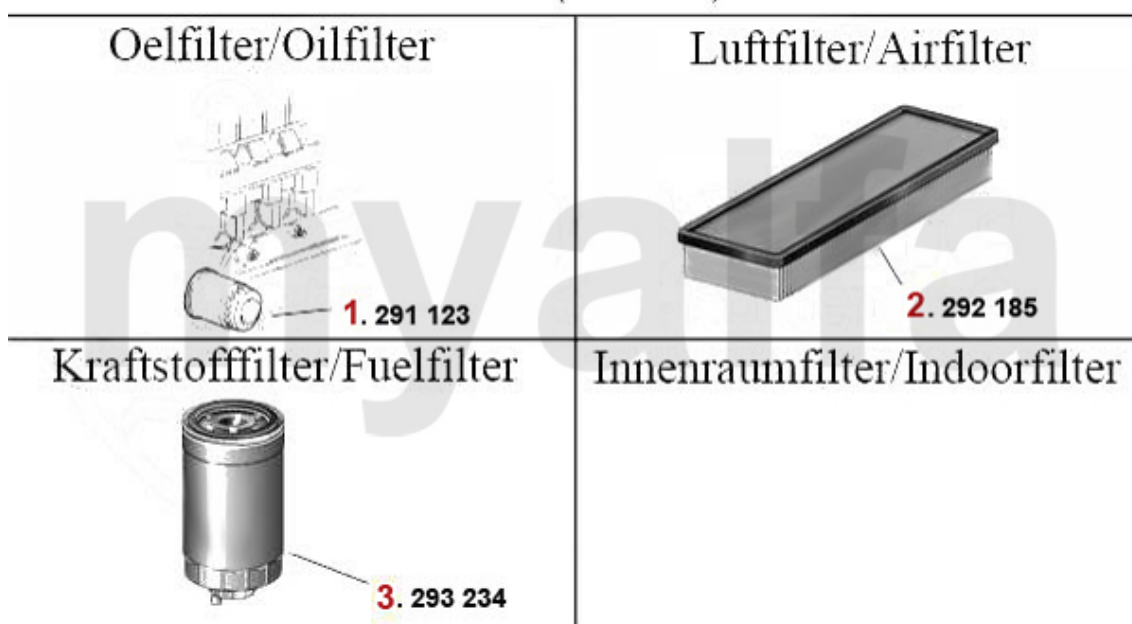

Filter 33 (905/7) TD

1	291123	OE. 60553431, 60537470, 60533494, 60521128 OILFILTER	DKK85.68
2	292185	OE. 71736130 AIR FILTER BOXER	On request
3	293234	FUEL FILTER 6, 33, 75, 90, 145/6, 155, 164, ALFETTA, GIULIETTA 1.8/1.9/2.0/2.4/2.5 TD	DKK149.47