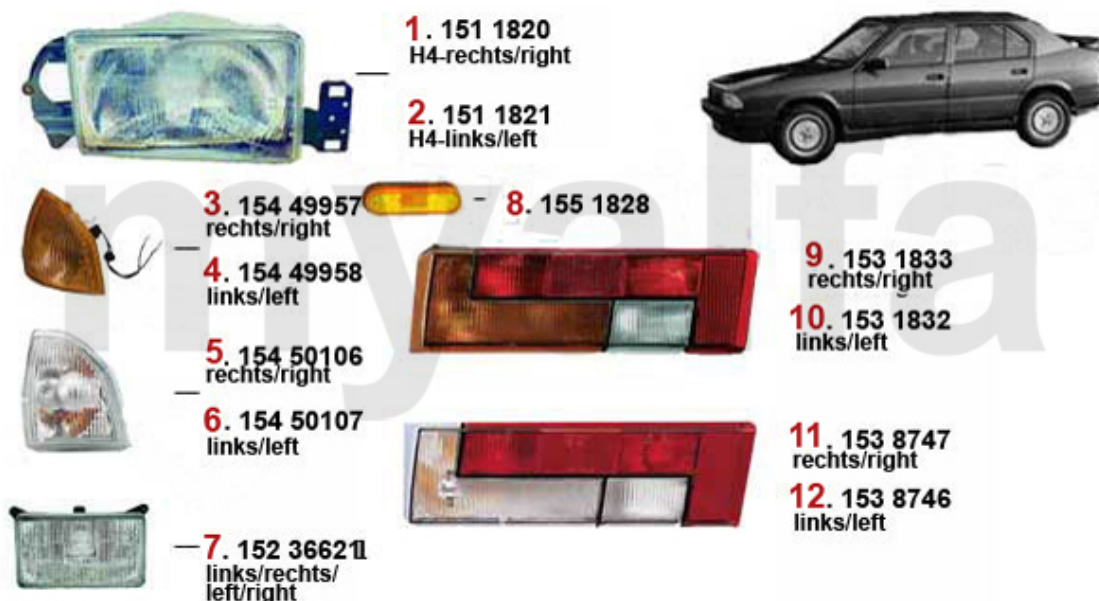

Beleuchtung/Lightning 33 (905)

1	1511820	OE.60501818 RIGHT HEADLIGHT 33 (905) MANUAL RANGE ADJUSTMENT	On request
2	1511821	OE. 60501819 LEFT HEADLIGHT 33(905) MANUAL RANGE ADJUSTMENT	On request
3	15449957	Blinkeuchte rechts 33/SW (905) gel b	On request
4	15449958	Blinkeuchte links 33/SW (905) gelb	On request
5	15450106	Blinkeuchte rechts 33/SW (905) wei ß	On request
6	15450107	Blinkeuchte links 33/SW (905) weiß	On request
7	15236621	Nebelscheinwerfer 33 (905)	On request
8	1551828	OE. 60501828 SIDE FLASHER	DKK273.88
9	1531833	Rückleuchte rechts 33/SW (905) rot/ gelb Bj. >12.88	On request
10	1531832	Rückleuchte links 33/SW (905) rot/g elb Bj. >12.88	On request
11	1538747	Rückleuchte rechts 33 (905) Bj. >90 /SW (905/7) Bj. >94 rot/weiß	On request
12	1538746	Rückleuchte links 33 (905) Bj. >90/ SW (905/7) Bj. >94 rot/weiß	On request