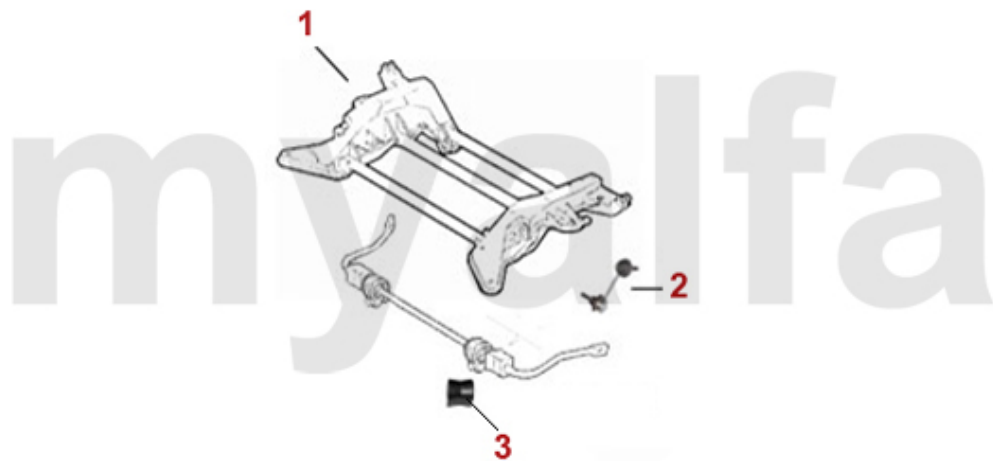

Stabilisator vorne/Stabilizer front spider/gtv (916)

>2003

2003>

1	5241490	ANTI-ROLL BAR RUBBER FRONT 916 >2003	DKK154.96
2	5231502	OE. 60570627 OUTER STABILIZER MOUNT COMPL., INCL. RUBBERS	DKK187.00
3	52354608	OE. 60626295 STRUT	On request
4	52354607	OE. 60626296 STRUT	On request
5	52386024	OE. 11586024 SCREW	DKK43.02
6	5245150	ANTI-ROLL BAR RUBBER FRONT 916 1998>	On request
7	52314514	OE. 60614514 STRUT	DKK254.32