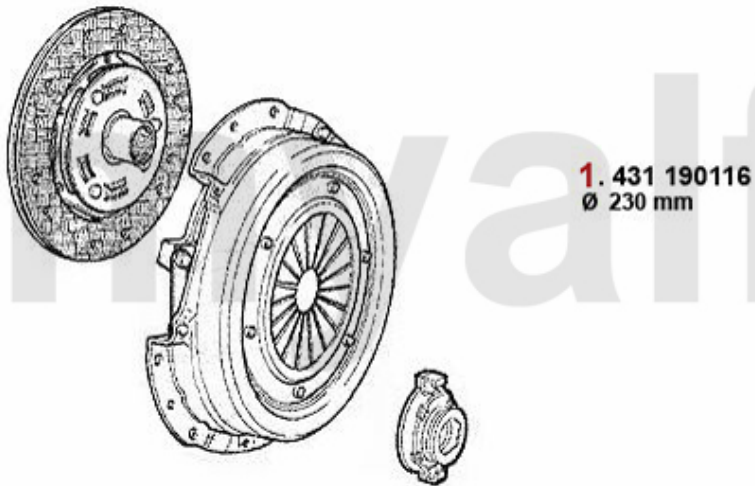

DKK1,619.91

2 43189001 OE. 71734766 CLUTCH KIT 2.0 TS 16V 230 mm

DKK2,105.09

Ausrücker/Sleeve Bearing gtv/spider (916) 1.8/2,0 TS

1. 439 1140

1 4391140 OE. 46411139 MOUNT

DKK383.49

Kupplungs-Kit/Clutch Set gtv/spider (916) 2.0 JTS