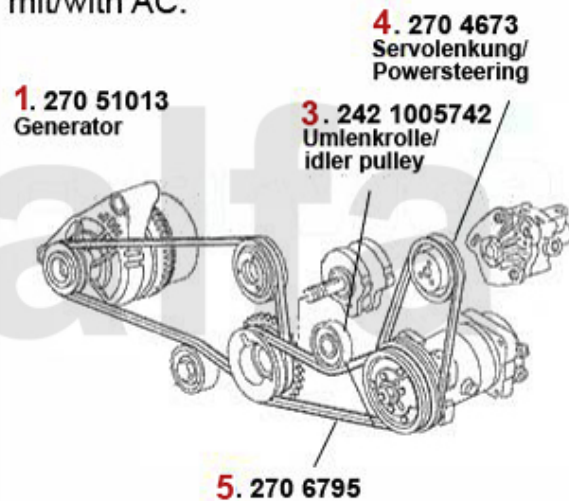

DKK320.82
DKK387.40
DKK388.15

Keilriemen/V-Belt gtv/spider (916) 2.0 V6 Turbo

1	24205742	OE. 60570850 PULLEY	DKK1,009.48
2	27051013	OE. 60585396 V-BELT 155 2.5 V6 10.1992-12.1997, GTV/SPIDER (916) 2.0 V6 TURBO / 3.0 V6	DKK140.06
3	2706975	Keilrippenriemen 6PK975 155 2.5 V6 gtv/spider (916) V6,Klimakompressor	DKK207.39
4	2704673	V-BELT 4PK673 155 2.5V6 GTV/SPIDER(916) V6 5.98> POWER STEERING PUMP	DKK122.09

Keilriemen/V-Belt gtv/spider (916) 3.0 V6 12V

ohne/without AC:

mit/with AC:

1	27051013	OE. 60585396 V-BELT 155 2.5 V6 10.1992-12.1997, GTV/SPIDER (916) 2.0 V6 TURBO / 3.0 V6	DKK140.06
2	2705865	OE.60597250 V-BELT GTV/SPIDER 3.0 V6 STEERING PUMP, 145/6 1.4/1.6ie Bj. >1996 WATER PUMP	DKK155.71
3	24205742	OE. 60570850 PULLEY	DKK1,009.48
4	2704673	V-BELT 4PK673 155 2.5V6 GTV/SPIDER(916) V6 5.98> POWER STEERING PUMP	DKK122.09
5	2706975	Keilrippenriemen 6PK975 155 2.5 V6 gtv/spider (916) V6,Klimakompressor	DKK207.39