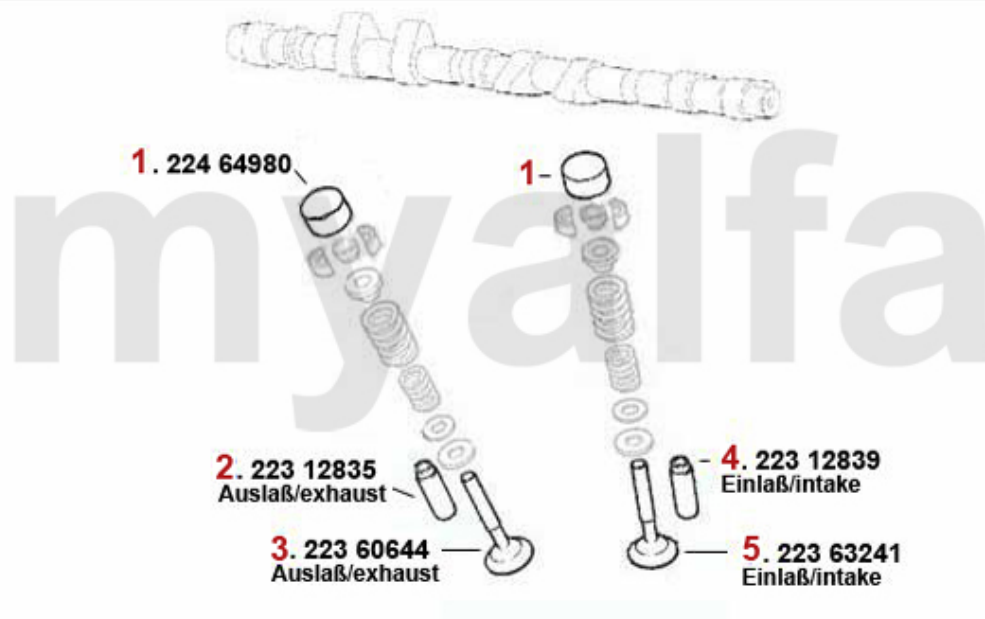

Ventiltrieb/Valve Train gtv/spider (916) V6 24V

1	22464980	OE. 6066480 VALVE TAPPET	DKK293.44
2	22312835	OE. 60612835 VALVE GUIDE	DKK254.32
3	22360644	Exhaust Valve 3.0/3.2 24V	DKK234.02
4	22312839	OE. 60605120 VALVE GUIDE	DKK254.32
5	22363241	OE.60560643 INTAKE VALVE 3.0 V6 24V/3.2 GTA,147,156,164, 166, SPIDER/GTV (916),NUOVO GT	DKK226.95