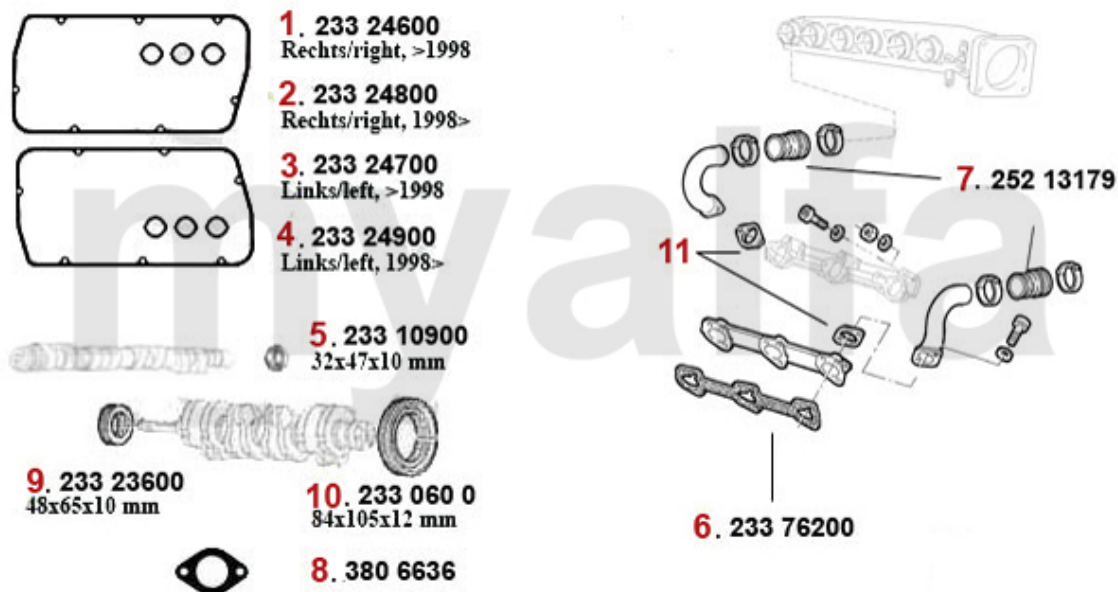

Dichtungen Motor/Gaskets Engine gtv/spider (916) V6 12V

1	23324600	OE. 60512948 RIGHT VALVE COVER GASKET	DKK312.25
2	23324800	OE. 60512948 VALVE COVER GASKET SET	DKK335.72
3	23324700	OE. 60512949 LEFT VALVE COVER GASKET SET	DKK312.25
4	23324900	OE. 60512949 VALVE COVER GASKET SET	DKK335.72
5	23310900	OE.60570617 OIL SEAL CAMSHAFT V6	DKK131.49
6	23376200	INTAKE MANIFOLD GASKET 155, 164/SUPER ,166,GTV/SPIDER V6 12V	DKK129.91
7	25213179	OE. 60513179 INTAKE RUBBER	DKK186.25
8	3806636	OE. 60506636 EXHAUST MANIFOLD GASKET	DKK50.85
9	23323600	OE. 60567605/7 Sealing Gasket	DKK152.63
10	2330600	OIL SEAL CRANK SHAFT REAR 84/105/12 SPIDER IE 1990-93 ORIGINAL QUALITY	DKK273.14
11	23313180	OE. 60513180 SEALING GASKET INTAKE PIPE 3.0 V6 12V	DKK32.87
11	23307294	OE. 60507294 RUBBER RING f. SPARK PLUG SHAFT V6/12V	DKK46.19