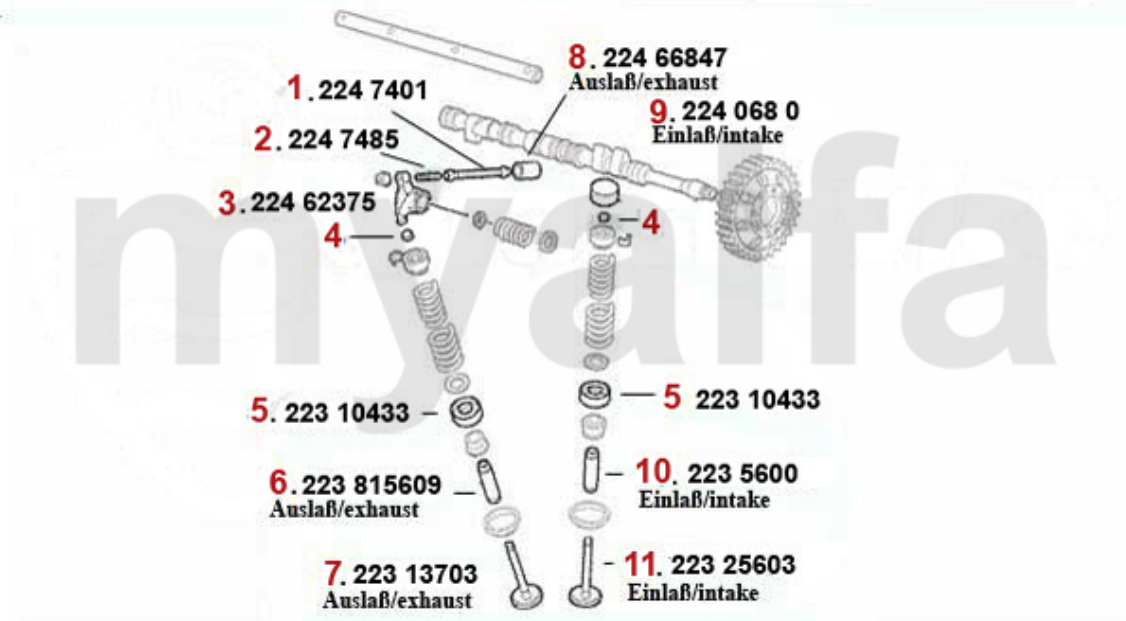

- 1 2222873** **OE. 60602873 CAMSHAFT**
- 2 2222874** **OE. 60602874 CAMSHAFT**

On request
On request

Ventiltrieb/Valve Train gtv/spider (916) 2.0 V6 Turbo

1	2247401	PUSH ROD (EXHAUST-SIDE) 75 ,155 164,166,RZ,SZ,GTV/SPIDER (916),GTV/ 6	DKK1,087.79
2	2247485	OE. 60507485 ADJUSTING SCREW ROCKER ARM SHAFT, 75, 155, 164, 166, RZ, SZ, GTV/Spider (916), GTV6	DKK27.38
3	22462375	Kipphebel (Auslass) 155, 164/ Super, 166, gtv/spider (916)	DKK539.94
4	2431140	SET VALVE SHIMS 200 PIECES 2,525 - 3,5 mm, DIAMETER 9mm	DKK4,374.55
4	2430840	SET VALVE SHIMS 205 PIECES 1,5 - 2,5 mm, DIAMETER 9mm	DKK4,374.55
4	2430430	VALVE SHIM 9MM PLEASE SUBMIT THE SIZE YOU NEED	DKK97.04
5	22310433	OE. 60601088/60810433 VALVE CUP	On request
6	22315609	OE. 60605721 EXHAUST VALVE GUIDE 6-CYLINDER 116, STEEL	DKK108.77
7	22313703	OE. 60513707 VALVE EXHAUST	On request
8	22466847	OE. 60566847 CAM FOLLOWER	DKK205.81
9	2240680	CAM FOLLOWER OE-QUALITY 101/105/115/116/75/155/164	DKK136.99
10	2235600	OE. 60605725 Valve Guide	DKK280.96
11	22325603	OE. 60625603 VALVE INTAKE 2.0	DKK512.56