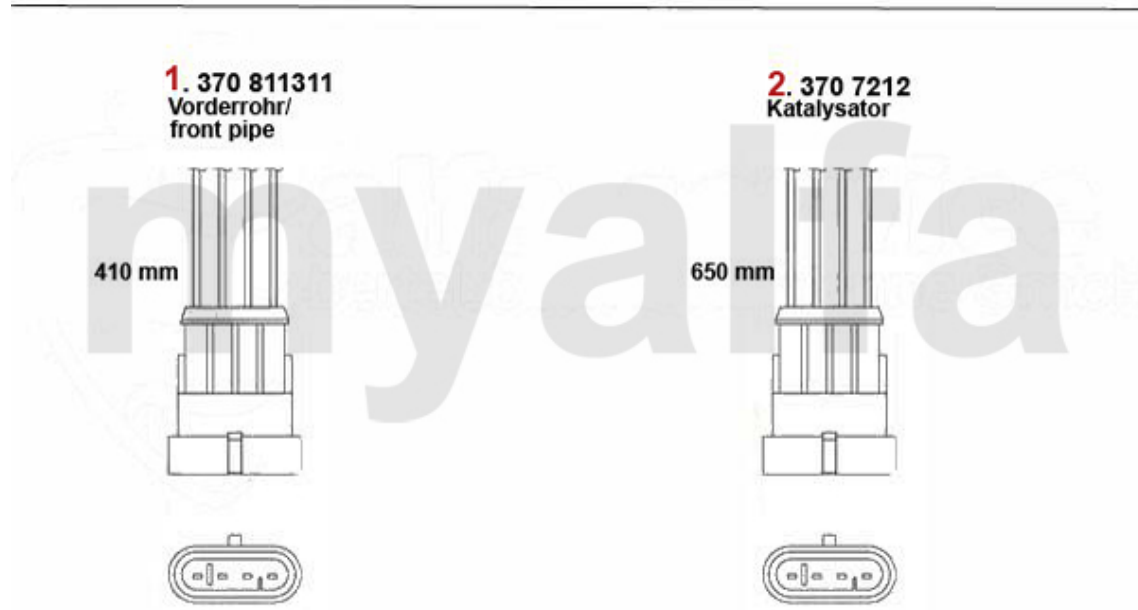

Lambda-Sonde/Lambda Probe gtv/spider (916) 2.0 JTS

2 3707212 OE. 46750243 LAMBDA PROBE

DKK931.25

1 37011311 OE. 46811311 LAMBDA PROBE 156, 166, gtv/spider (916), Nuovo GT
2.0 TS CF3/ JTS >05.2005

DKK1,166.02