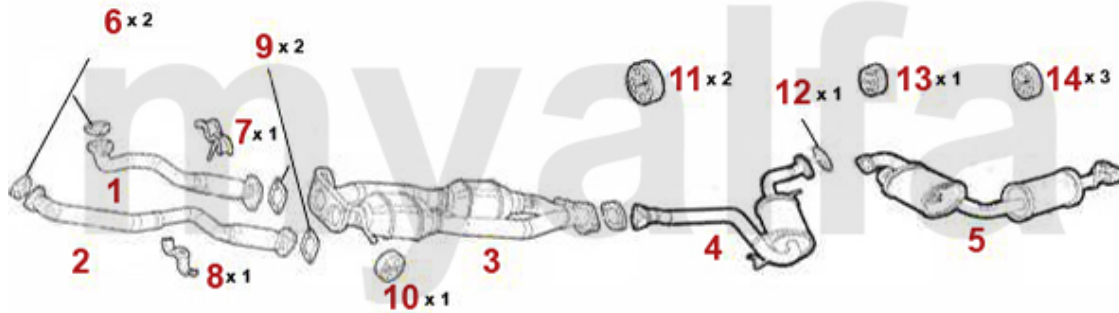

Abgasanlage/Exhaust System gtv/spider (916) 3.2 V6 24V/GTA

GTV/SPIDER (916) 3.2 V6 24V/GTA

2003>

1	33169658	OE. 60669658 EXHAUST PIPE FR 147 GTA	On request
2	33169659	OE. 60669659 EXHAUST PIPE FL 147 GTA	DKK4,757.94
3	32170380	OE. 60670380 KATALYSATOR gtv/spider (916) 3.0/3.2 V6	DKK8,333.48
4	34184807	OE. 55184807 MIDDLE SILENCER gtv/spider (916) 3.2 V6 24V	On request
5	35184808	OE. 55184808 REAR SILENCER gtv/spider (916) 3.2 V6 24V	On request
6	38054239	OE. 60654239 GASKET	DKK97.78
7	38009014	OE. 60574953 MOUNT	On request
8	38009013	OE. 60573666 MOUNT	On request
9	38073540	OE. 60573540 GASKET FOR FRONTPIPE	DKK54.01
11	38091031	OE. 60573198 / 60615734 RUBBER/EXHAUST MOUNT 164 Super Turbo	DKK35.20
12	38094484	OE. 73503584 GASKET	DKK97.78
13	38091014	OE.60807479 EXHAUST RUBBER MOUNT	DKK50.85
14	38091143	OE. 60811640 / 60816516 EXHAUST RUBBER	DKK28.59