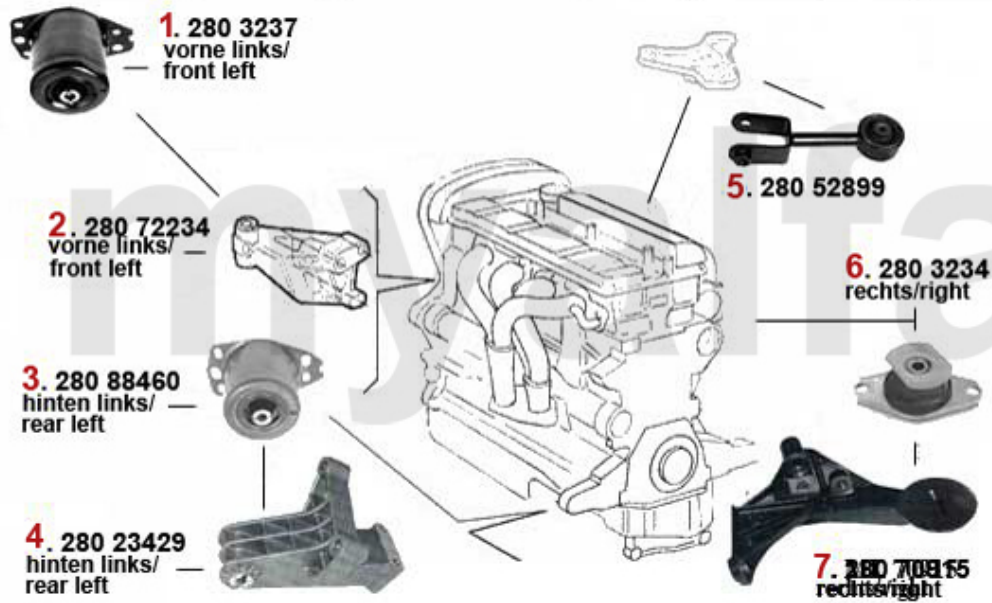

Motorlager/Enginemount gtv/spider (916) 2.0 JTS

1	2803237	ENGINE MOUNT OE.60805961 145/6,155 all TS 16V & 6-CYLINDER, (916) 4-CYLINDER	On request
2	28072234	OE. 60672234 ENGINEMOUNT FR. 156 2002>, gtv/spider (916) 1998>, Nuovo GT TS 16V	DKK563.41
3	28088460	OE. 7782435 ENGINEMOUNT	DKK1,557.33
4	28023429	OE. 46423429 SUPPORT	DKK853.03
5	28052899	OE. 60652899 ENGINE MOUNT 145/6 2.0 TS, 147 all,156, gtv/spider (916) 1998>, Nuovo	DKK309.08
6	2803234	OE. 7652240/60808861 ENGINE MOUNT	DKK622.17
7	28070915	OE. 7770915 SUPPORT	DKK2,496.40