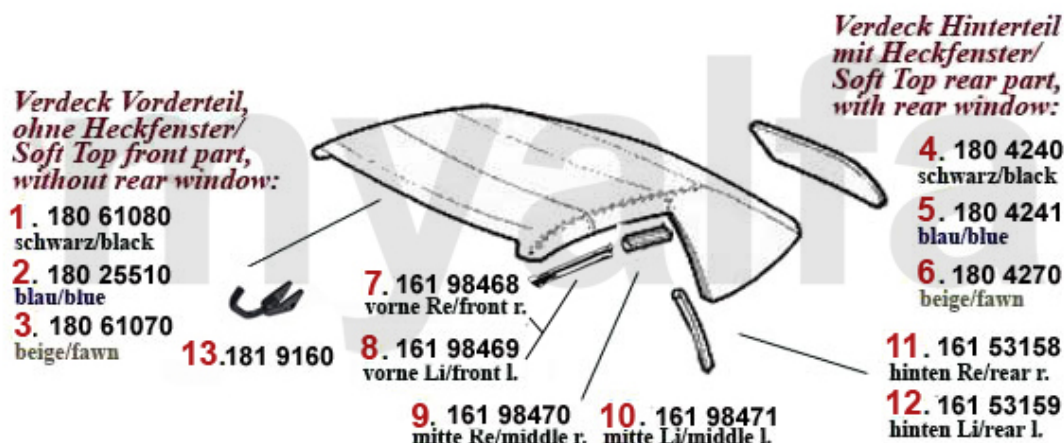

Verdeck/Soft Top Spider (916)

1	18061080	SOFT TOP SPIDER (916) 1995-98 SONNENLAND BLACK	DKK6,221.40
1	18025510	SOFT TOP SPIDER (916) 1995-98 SONNENLAND BLUE	DKK6,221.40
1	18061070	SOFT TOP SPIDER (916) 1995-98 SONNENLAND BEIGE	DKK7,269.99
1	1800030	SOFT TOP SPIDER (916) 1998-05 SONNENLAND BLACK	DKK6,221.40
1	1800040	SOFT TOP SPIDER (916) 1998-05 SONNENLAND BLUE	DKK6,221.40
1	1800050	SOFT TOP SPIDER (916) 1998-05 SONNENLAND BEIGE	DKK6,612.62
2	1804240	SOFT TOP SPIDER (916) 1995-05 SONNENLAND, ONLY REAR PART, BLACK	DKK3,349.33
2	1804241	SOFT TOP SPIDER (916) 1995-05 SONNENLAND, ONLY REAR PART, BLUE	DKK3,349.33
2	1804270	SOFT TOP SPIDER (916) 1995-05 SONNENLAND, ONLY REAR PART, BEIGE	DKK3,818.87
3	16198468	OE. 60598468 FRONT SOFT TOP RUBBER RIGHT SPIDER (916)	DKK532.12
3	16198469	OE. 60598469 FRONT SOFT TOP RUBBER LEFT SPIDER (916)	DKK532.12
4	16198470	OE. 60598470 SOFT TOP/SIDE WINDOW RUBBER SEAL SPIDER (916) MIDDLE RIGHT	DKK457.80
4	16198471	OE. 60598471 SOFT TOP/SIDE WINDOW RUBBER SEAL SPIDER (916) MIDDLE LEFT	DKK457.80
5	16153158	OE. 60653158 REAR RIGHT SOFT TOP / SIDE WINDOW RUBBER SEAL SPIDER (916)	DKK586.13
5	16153159	OE. 60653159 REAR LEFT SOFT TOP / SIDE WINDOW RUBBER SEAL SPIDER (916)	DKK586.13
6	1819160	ROOF LOCK REPAIR KIT SPIDER (916)	DKK234.40
7	1813050	GEAR DRIVE FOR SOFT TOP PROTECTION LID SPIDER (916)	DKK774.71
8	18130546	MOTOR HOOD BONNET SPIDER 916	DKK2,652.85