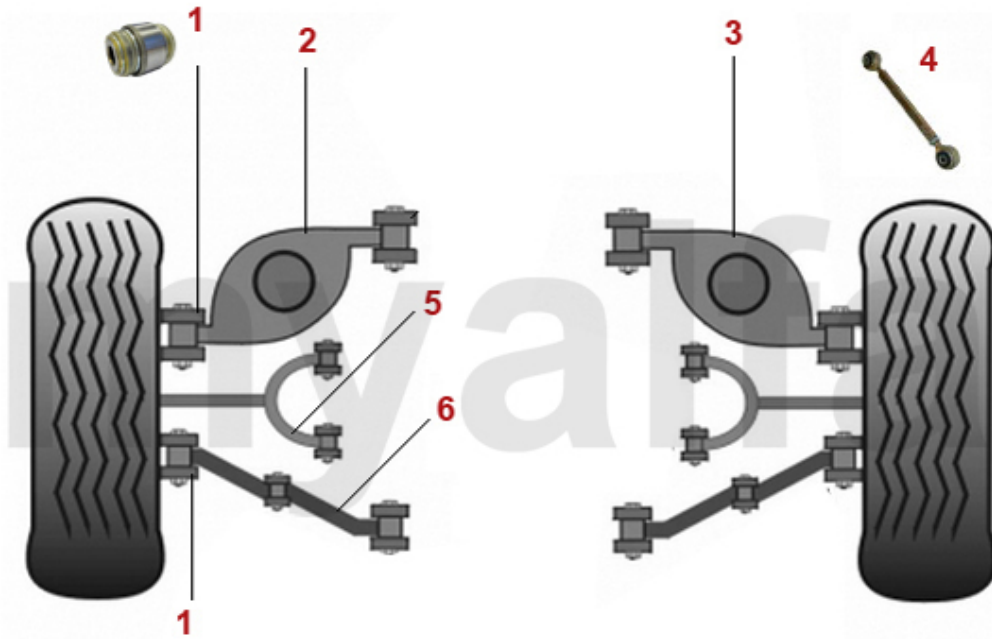

Quelle Original Bild : Powerflex UK

1	5319160	BUSH FOR REAR SWINGING ARM gtv/spider (916)/166 WHEELSIDE	DKK186.25
2	53127600	OE. 60627600/60612319 REAR SPRING PAN TRAILING ARM GTV/SPIDER 916, LEFT	DKK1,792.10
3	53127601	OE. 60627601/60612320 REAR SPRING PAN TRAILING ARM GTV/SPIDER (916), RIGHT	DKK1,792.10
4	55427480	OE. 60627480 ROD	DKK1,064.23
5	53138910	OE. 60612317/8/60627604/5 REAR TRANSVERSE LINK	DKK1,400.79
6	5353029	OE. 60612321/60627482 REAR SUSPENSION ARM (916)	DKK1,087.79