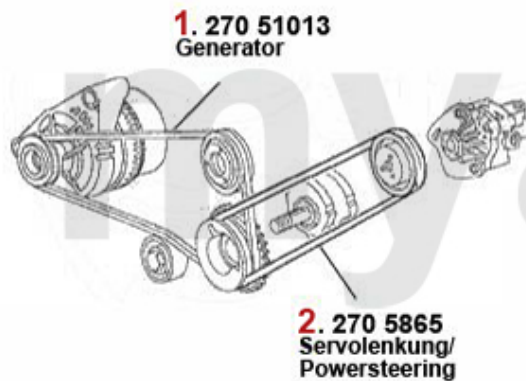

Keilriemen/V-Belt gtv/spider (916) 2.0 JTS

- | | | |
|----------|-----------------|---------------------------------|
| 1 | 27061960 | OE. 60653030 V-BELT |
| 2 | 27155863 | OE. 60814110 TENSIONER |
| 3 | 24255848 | OE. 60602136 IDLE PULLEY |

DKK320.82
DKK387.40
DKK388.15

Keilriemen/V-Belt gtv/spider (916) 2.0 V6 Turbo

1	24205742	OE. 60570850 PULLEY	DKK1,009.48
2	27051013	OE. 60585396 V-BELT 155 2.5 V6 10.1992-12.1997, GTV/SPIDER (916) 2.0 V6 TURBO / 3.0 V6	DKK140.06
3	2706975	Keilrippenriemen 6PK975 155 2.5 V6 gtv/spider (916) V6,Klimakompressor	DKK207.39
4	2704673	V-BELT 4PK673 155 2.5V6 GTV/SPIDER(916) V6 5.98> POWER STEERING PUMP	DKK122.09

Keilriemen/V-Belt gtv/spider (916) 3.0 V6 12V

ohne/without AC:

mit/with AC:

1	27051013	OE. 60585396 V-BELT 155 2.5 V6 10.1992-12.1997, GTV/SPIDER (916) 2.0 V6 TURBO / 3.0 V6	DKK140.06
2	2705865	OE.60597250 V-BELT GTV/SPIDER 3.0 V6 STEERING PUMP, 145/6 1.4/1.6ie Bj. >1996 WATER PUMP	DKK155.71
3	24205742	OE. 60570850 PULLEY	DKK1,009.48
4	2704673	V-BELT 4PK673 155 2.5V6 GTV/SPIDER(916) V6 5.98> POWER STEERING PUMP	DKK122.09
5	2706975	Keilrippenriemen 6PK975 155 2.5 V6 gtv/spider (916) V6,Klimakompressor	DKK207.39