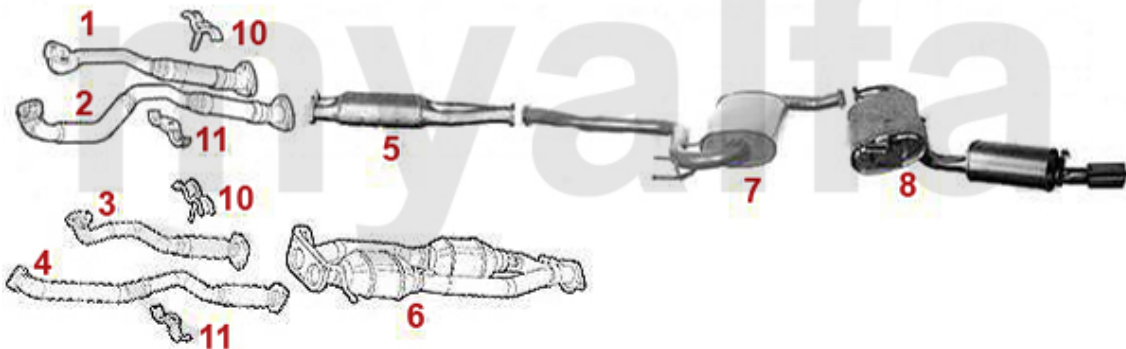

Abgasanlage/Exhaust System gtv/spider (916) 3.0 V6 24V

gtv/spider (916) 3.0 V6 24V

'95-

1	33120490	OE. 60620490 EXHAUST PIPE gtv (916) 3.0 V6 24V 1995-98	On request
1	33156119	OE. 60656119 EXHAUST PIPE gtv (916) 3.0 V6 24V 1998>	On request
2	33158028	OE. 60658028 EXHAUST PIPE gtv (916) V6 24V	DKK3,983.24
3	33169658	OE. 60669658 EXHAUST PIPE FR 147 GTA	On request
4	33169659	OE. 60669659 EXHAUST PIPE FL 147 GTA	DKK4,757.94
5	32102233	OE. 60583950 KATALYSATOR gtv/spider (916) V6 3.0 12/24V CF2, 2.0 V6 Turbo CF2 >	On request
6	32170380	OE. 60670380 KATALYSATOR gtv/spider (916) 3.0/3.2 V6	DKK8,333.48
7	34102106	OE. 71765101 MIDDLE SILENCER	DKK1,087.79
8	35102109	OE. 60613779 REAR SILENCER	DKK1,369.50
9	38054239	OE. 60654239 GASKET	DKK97.78
10	38009014	OE. 60574953 MOUNT	On request
11	38009013	OE. 60573666 MOUNT	On request
12	38073540	OE. 60573540 GASKET FOR FRONTPIPE	DKK54.01
13	38094003	OE. 82407147 GASKET	DKK82.14
14	38094484	OE. 73503584 GASKET	DKK97.78
15	38091143	OE. 60811640 / 60816516 EXHAUST RUBBER	DKK28.59
16	38091014	OE.60807479 EXHAUST RUBBER MOUNT	DKK50.85