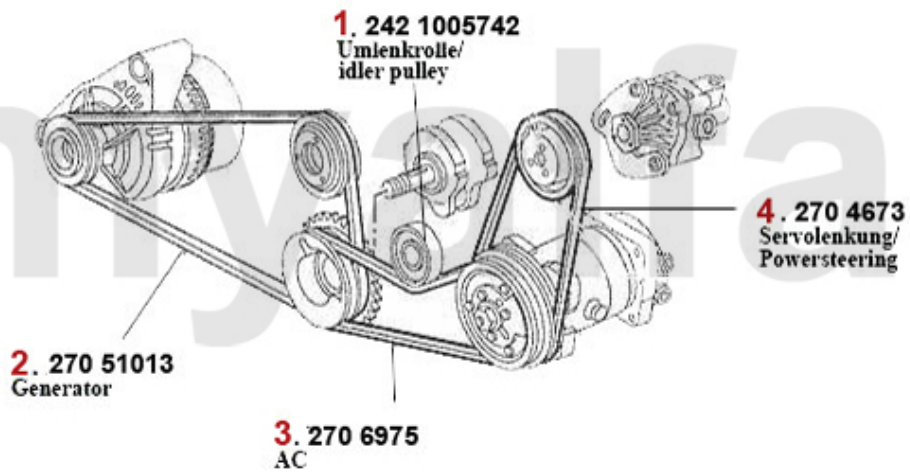

Keilriemen/V-Belt gtv/spider (916) 2.0 V6 Turbo

1	24205742	OE. 60570850 PULLEY	DKK1,009.48
2	27051013	OE. 60585396 V-BELT 155 2.5 V6 10.1992-12.1997, GTV/SPIDER (916) 2.0 V6 TURBO / 3.0 V6	DKK140.06
3	2706975	Keilrippenriemen 6PK975 155 2.5 V6 gtv/spider (916) V6,Klimakompressor	DKK207.39
4	2704673	V-BELT 4PK673 155 2.5V6 GTV/SPIDER(916) V6 5.98> POWER STEERING PUMP	DKK122.09