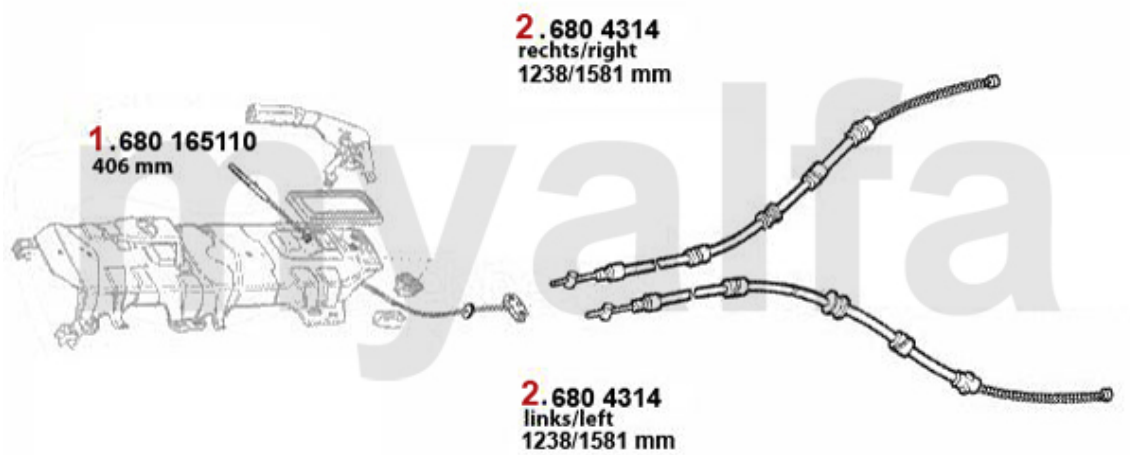

Handbremsseil/Brake Cable gtv/spider(916)

1 68065110 FRONT HAND BRAKE CABLE 145/6,147, 155, spider/gtv (916) Nuovo GT

DKK168.28

2 6804314 OE. 60616741 BRAKE CABLE

DKK226.95