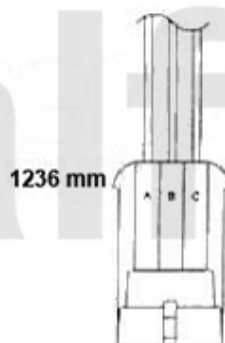

Lambda-Sonde/Lambda Probe gtv/spider (916) 2.0 V6 Turbo

1. 370 042 0
> #6003388

2. 370 7048
6003389>

1 3700420 LAMBDA PROBE SPIDER 1990-93

DKK696.48

2 3707048 OE. 7785973 LAMBDA PROBE

DKK1,346.03