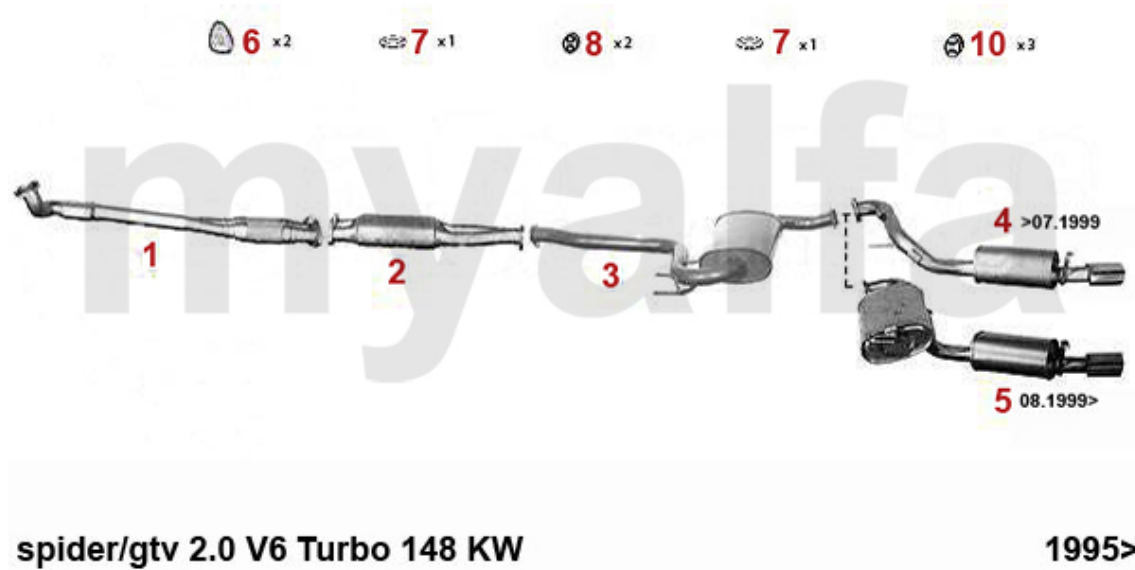

Abgasanlage/Exhaust System gtv/spider (916) 2.0 V6 Turbo

1	33154442	OE. 60654442 EXHAUST PIPE CATALIZED gtv/spider (916)	On request
1	33156242	OE.60656242 EXHAUST PIPE CATALIZED gtv/spider (916)	On request
2	32156116	OE. 60656116 SILENCER CATALIZED gtv/spider (916)	DKK8,341.30
2	32102233	OE. 60583950 KATALYSATOR gtv/spider (916) V6 3.0 12/24V CF2, 2.0 V6 Turbo CF2 >	On request
2	32153561	OE. 60653561 SILENCER CATALIZED gtv/spider V6	On request
3	34102106	OE. 71765101 MIDDLE SILENCER	DKK1,087.79
4	35102207	OE. 60615199 REAR SLINCER 916 V6 TURBO	DKK1,635.55
5	35102109	OE. 60613779 REAR SILENCER	DKK1,369.50
6	38073540	OE. 60573540 GASKET FOR FRONTPIPE	DKK54.01
7	38094003	OE. 82407147 GASKET	DKK82.14
8	38091143	OE. 60811640 / 60816516 EXHAUST RUBBER	DKK28.59
9	38091014	OE.60807479 EXHAUST RUBBER MOUNT	DKK50.85