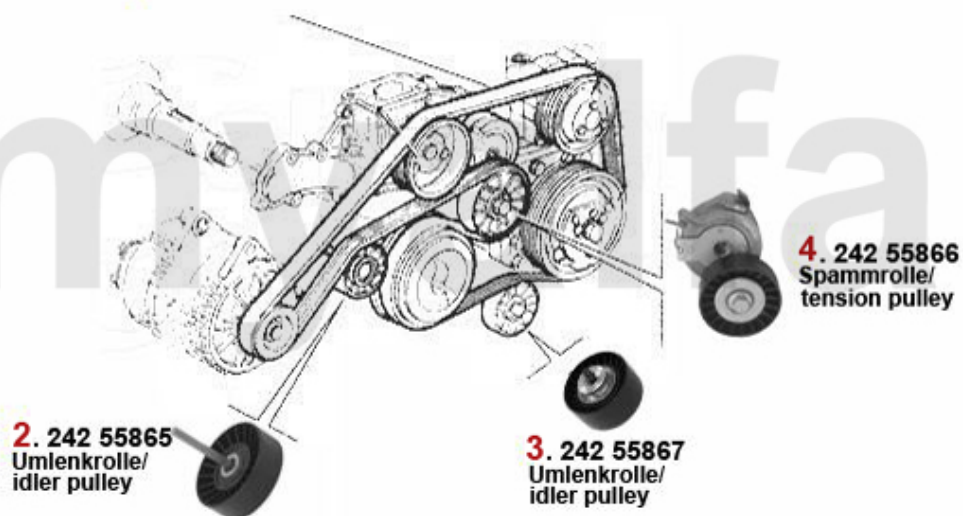

Keilriemen/V-Belt gtv/spider (916) 3.0/3.2 V6 24V

1. 270 61995

1	27061995	OE. 60626658 V-BELT	DKK275.46
2	24255865	OE. 55190054 IDLE PULLEY	DKK461.71
3	24255867	OE. 55190052 IDLE PULLEY	DKK375.67
4	24255866	OE. 55190053 TENSIONER	DKK1,006.40