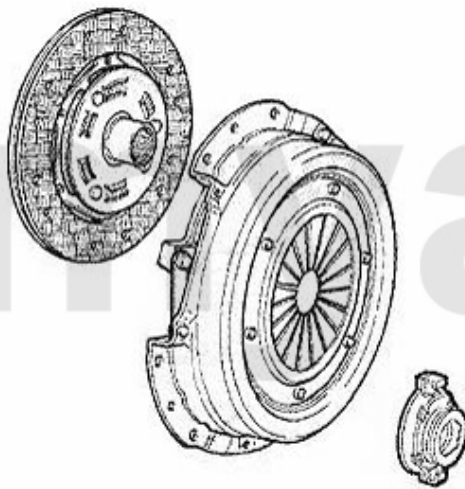

On request

Ausrücker/Sleeve Bearing gtv/spider (916) 2.0 V6 Turbo

1. 436 11951

1 43611951 OE.46411951 GUIDE SLEEVE RELEASE BEARING

DKK1,166.02

Kupplungs-Kit/Clutch Set gtv/spider (916) 3.0 V6 12V

1. 431 790001
Ø 230 mm
>1998