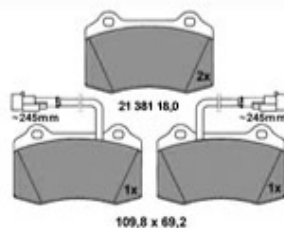

4. 21381 180 05

3.0/3.2 V6 24V
vorne/front
System: Brembo