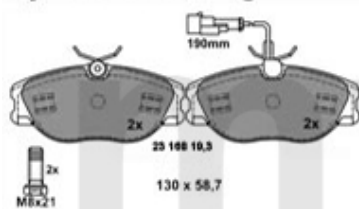

Brembeläge/Brakepads gtv/spider (916)

1. 23168 193 25

TS/V6/Turbo, >#06009486
vorne/front
System: Lucas-Girling