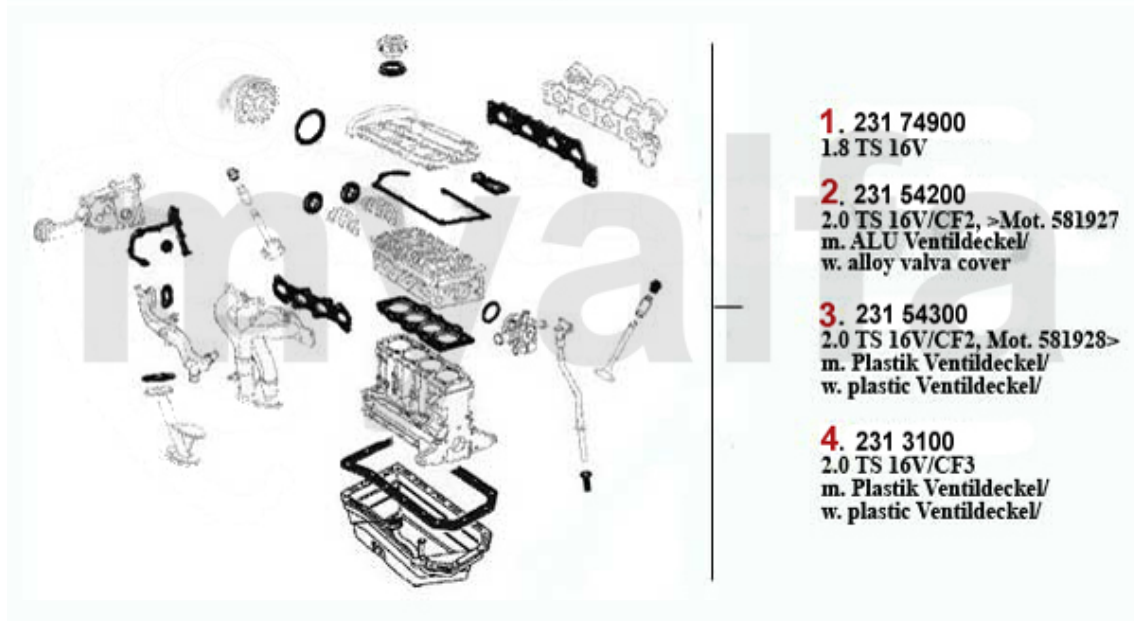

Motordichtsatz/Full Set gtv/spider (916) 2.0 TS 16V

1. **1.** 231 74900
   1.8 TS 16V
2. **2.** 231 54200
   2.0 TS 16V/CF2, >Mot. 581927
   m. ALU Ventildeckel/
   w. alloy valva cover
3. **3.** 231 54300
   2.0 TS 16V/CF2, Mot. 581928>
   m. Plastik Ventildeckel/
   w. plastic Ventildeckel/
4. **4.** 231 3100
   2.0 TS 16V/CF3
   m. Plastik Ventildeckel/
   w. plastic Ventildeckel/

1	23174900	OE. 71713632 FULL SET 1.6/1.8 TS 16V, 1997>	DKK1,244.24
2	23154200	Motordichtsatz 145/6,155,156,166 1.6 - 2.0 TS 16V Bj. >98 Alu-Ventildeckel	DKK1,244.24
3	23154300	ENGINE GASKET SET 145/6,155, gtv/spider (916) 2.0 TS Bj. 95-01 110KW Alu-Ventildeckel	DKK1,400.79
4	2313100	OE. 71717687 FULL SET	DKK1,870.32