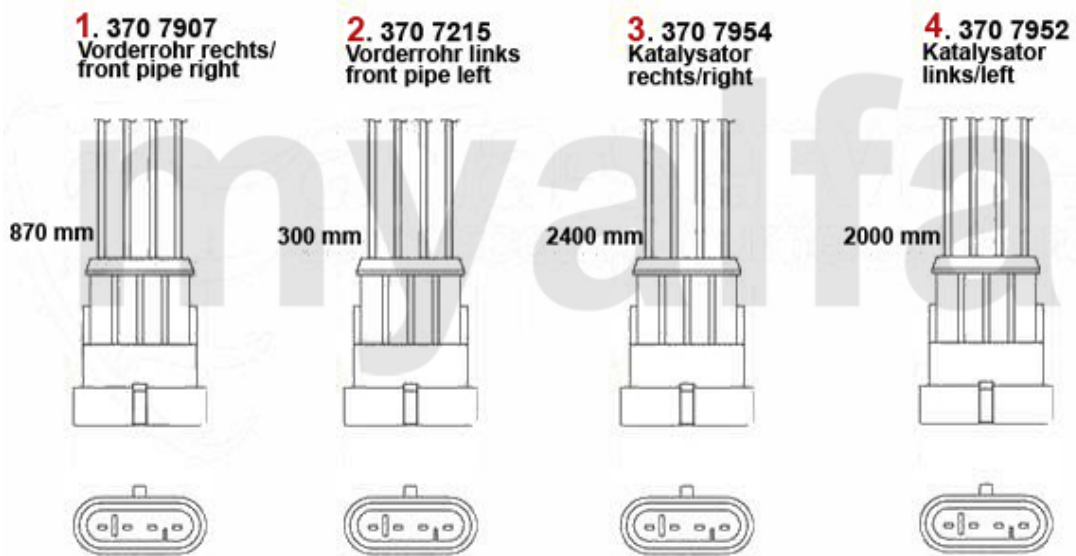

Lambda-Sonde/Lambda Probe gtv/spider (916) 3.02 V6 24V/GTA

1	3707907	OE. 46764207 LAMBDA PROBE	DKK1,087.79
2	3707215	Lambda-Sonde 147 1.6 16V TS ECO, 3.2 V6 24V GTA 166 2.5/3.0 V6 24 V, spider (916) 3.0 V6 b	DKK875.65
3	3707954	OE. 46805750 LAMBDA PROBE	On request
4	3707952	OE: 46805749 LAMDA PROBE	On request