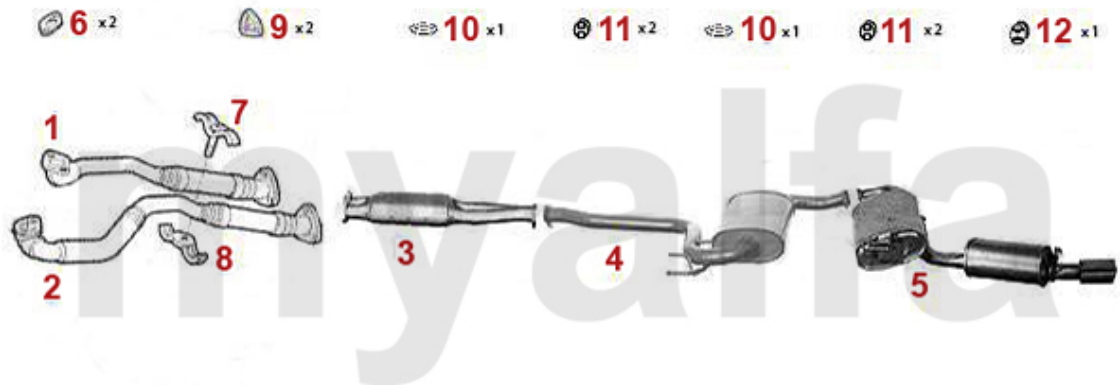

Abgasanlage/Exhaust System gtv/spider (916) 3.0 V6 12V

SPIDER 3.0i V6 12V / GTV 3.0i

'95-

1	33156461	OE. 60656461 EXHAUST PIPE gtv/spider (916) 3.0 V6 RIGHT	On request
2	33156464	OE. 60656464 EXHAUST PIPE gtv/spider (916) 3.0 V6 LEFT	On request
3	32102233	OE. 60583950 KATALYSATOR gtv/spider (916) V6 3.0 12/24V CF2, 2.0 V6 Turbo CF2 >	On request
3	32153561	OE. 60653561 SILENCER CATALIZED gtv/spider V6	On request
4	34102106	OE. 71765101 MIDDLE SILENCER	DKK1,087.79
5	35102109	OE. 60613779 REAR SILENCER	DKK1,369.50
6	38094414	O.E. 60510306 GASKET	DKK32.87
7	38009014	OE. 60574953 MOUNT	On request
9	38073540	OE. 60573540 GASKET FOR FRONTPIPE	DKK54.01
10	38094003	OE. 82407147 GASKET	DKK82.14
11	38091143	OE. 60811640 / 60816516 EXHAUST RUBBER	DKK28.59
12	38091014	OE.60807479 EXHAUST RUBBER MOUNT	DKK50.85