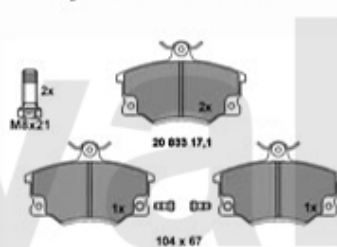

2. 20833 171 25

TS, #06009487>
vorne/front
System: Bendix/Benditalia