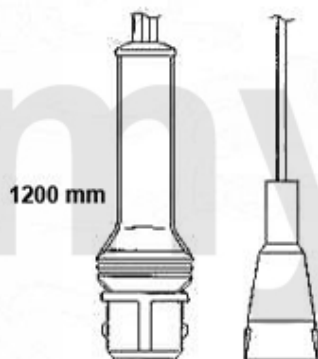

Lambda-Sonde/Lambda Probe gtv/spider (916) 2.0 V6 Turbo

1. 370 042 0
> #6003388

2. 370 7048
6003389>

1 3700420 LAMBDA PROBE SPIDER 1990-93

DKK696.48

2 3707048 OE. 7785973 LAMBDA PROBE

DKK1,346.03