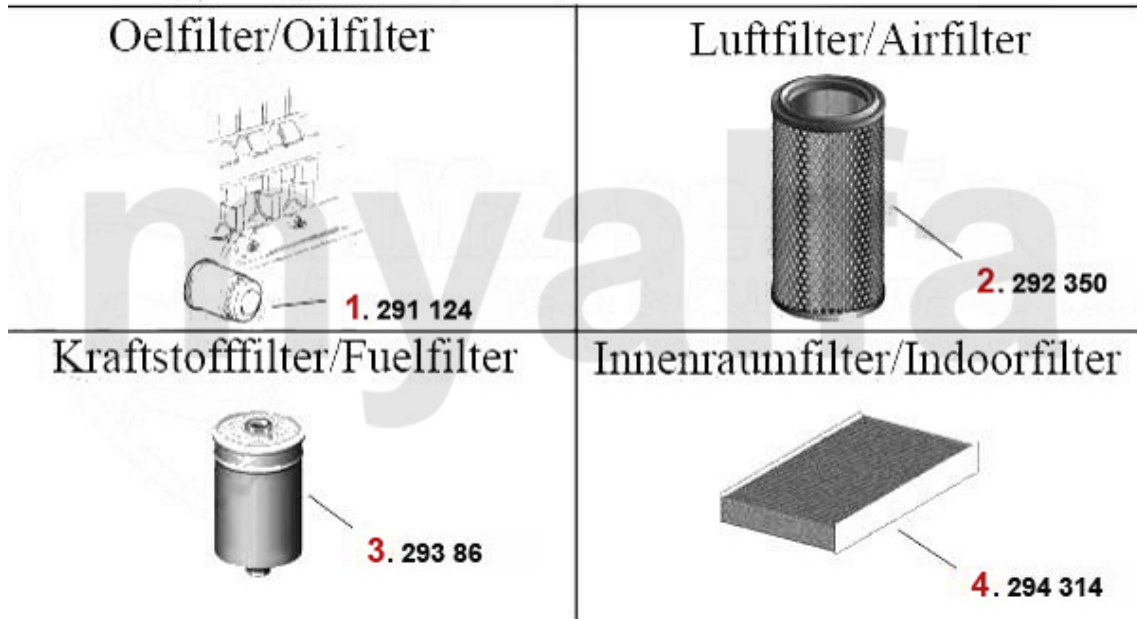

Filter gtv/spider (916) 3.0/3.2 V6 24V/GTA

1	291124	OE. 46805830 Oilfilter	DKK124.42
2	292350	OE. 60623350 AIR FILTER	DKK410.03
3	29386	OE. 60506968 FUEL FILTER	DKK230.86
4	294314	OE. 46721923 CABIN FILTER	DKK130.75