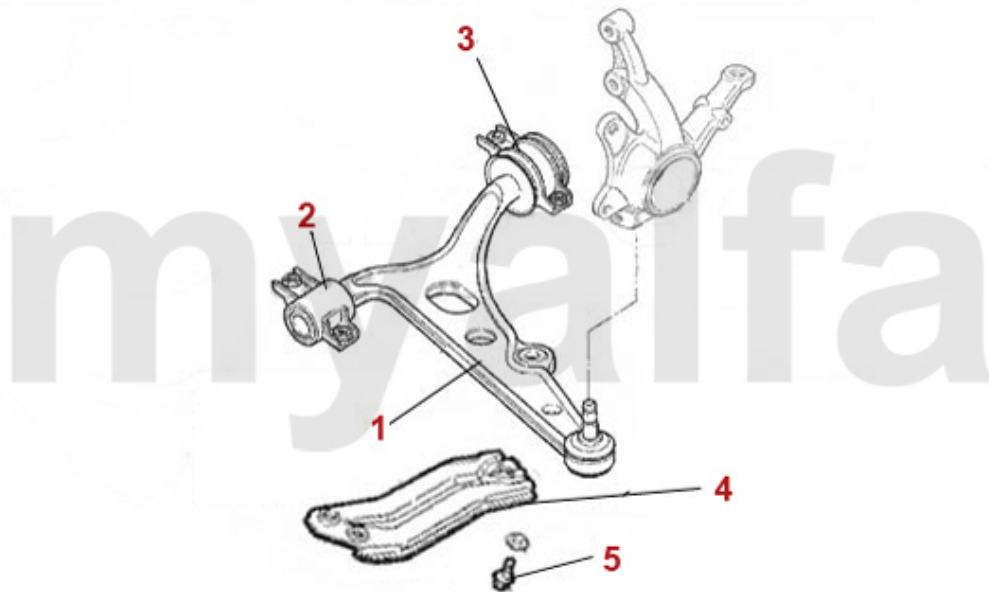

1	533170	OE. 60813014 SUSPENSION ARM	DKK532.12
1	533171	OE. 60813013 SUSPENSION ARM	DKK532.12
2	53511	INNER RIGHT WISHBONE STOCK 145/6, 155, GTV&SPIDER (916) MATCHING PART FOR ql170/2	DKK139.32
2	53513	INNER LEFT WISHBONE STOCK 145/6, 155, GTV&SPIDER (916) MATCHING PART FOR ql171/3	DKK139.32
2	535802	POWERFLEX BUSH FOR FRONT LOWER WHISHBONE REAR, SPIDER/GTV (916) FULL SET	DKK547.02
3	53512	OUTER RIGHT WISHBONE STOCK 145/6, 155, GTV&SPIDER (916) MATCHING PART FOR ql170/2	DKK176.10
3	53514	OUTER LEFT WISHBONE STOCK 145/6, 155, GTV&SPIDER (916) MATCHING PART FOR ql171/3	On request
3	535801	POWERFLEX BUSH FOR FRONT LOWER WHISHBONE FRONT, SPIDER/GTV (916), FULL SET	DKK547.02
4	52354608	OE. 60626295 STRUT	On request
4	52354607	OE. 60626296 STRUT	On request
5	52386024	OE. 11586024 SCREW	DKK43.02