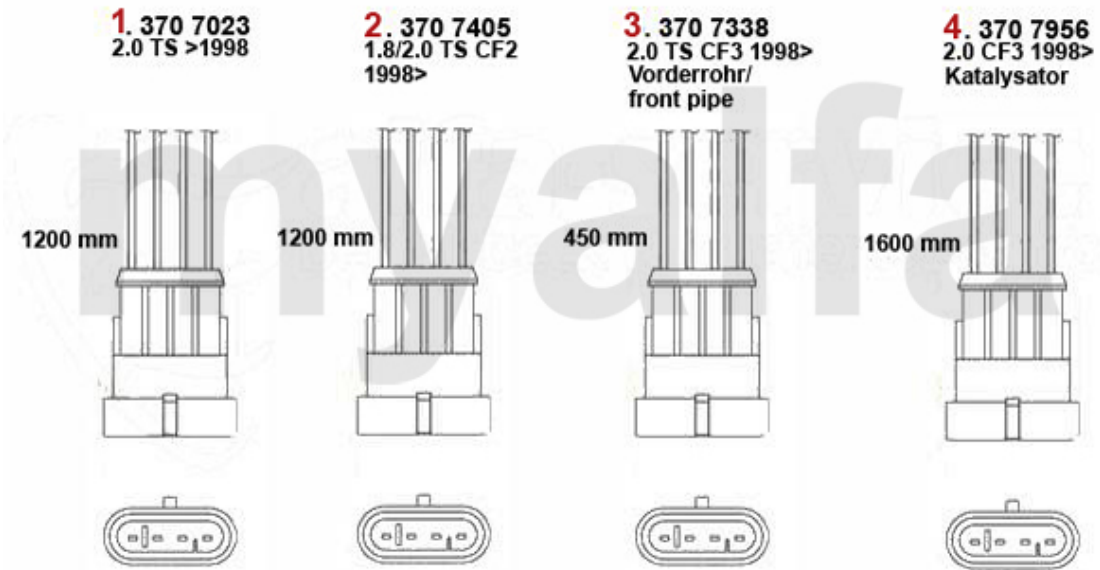

Lambda-Sonde/Lambda Probe gtv/spider (916) 1.8/2.0 TS

1	3707023	LAMBDA SENSOR 145/6 2.0 16V TS FROM 11.96>ON,156 1.6 16V TS> #0023373, 164 Super 2.0 TS/3.0	DKK1,063.49
2	3707405	OE. 46750246 LAMBDA PROBE	DKK1,036.11
3	3707338	OE: 46762182 LAMBDA PROBE	On request
4	3707956	Lambda-Sonde gtv/spider (916) 2.0 16V TS bj. 08.00>,4-adrig	DKK906.20