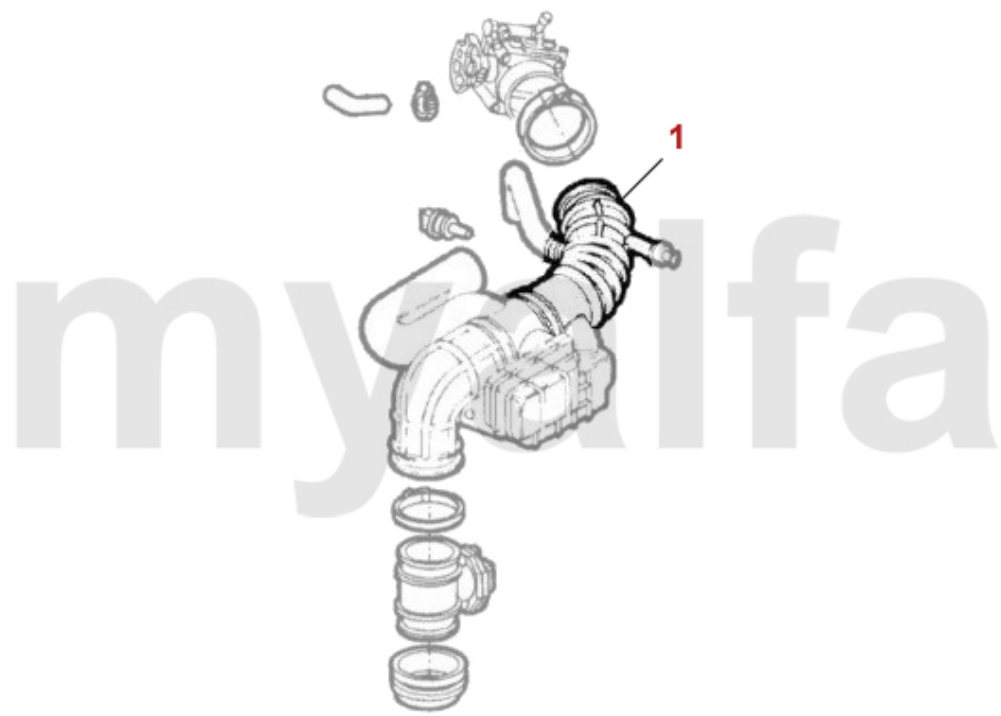

0 25558051 OE. 60658051 INTAKE HOSE (916) V6 24V

DKK978.19