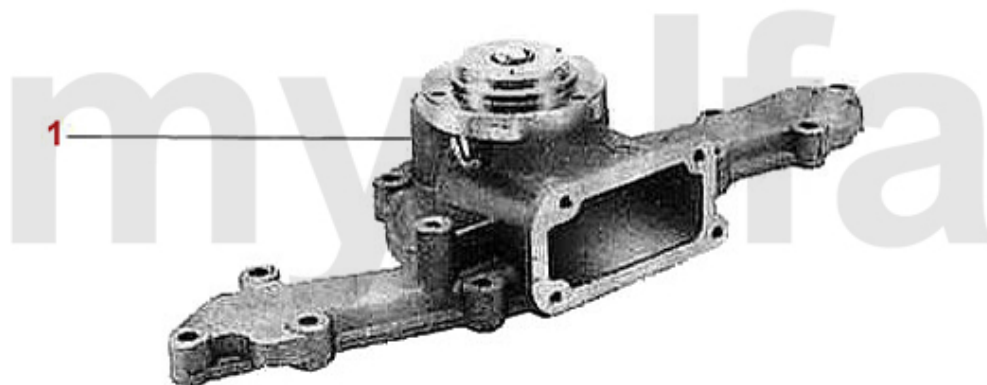

Wasserpumpe/Waterpump gtv/spider (916) 3.0 V6

---

1 2621110 OE. 60668488 WATERPUMP 155 2.5 V6,164/ 916 3.0 V6

DKK696.48