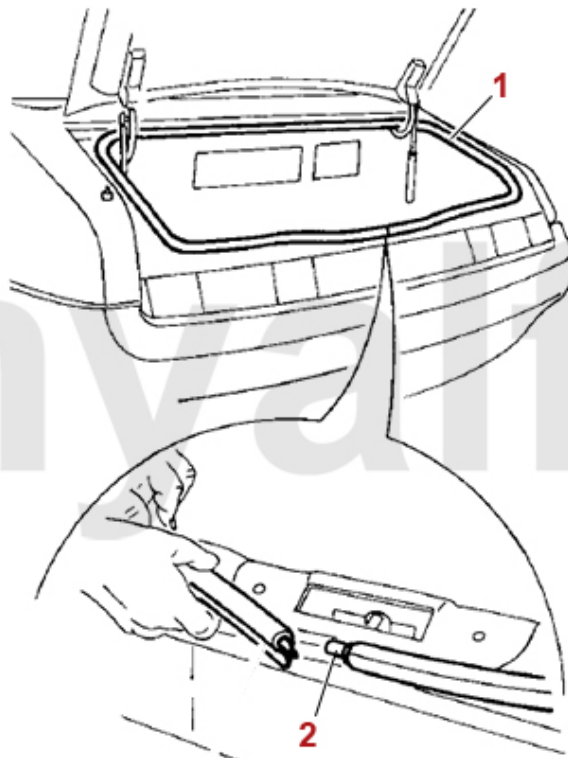

1	1629160	DOOR SEAL PARTIAL REPLACEMENT PARTS GTV/Spider (916) LEFT OR RIGHT	DKK461.71
2	16291760	OE. 60591760 SEALING PLUG FOR DOOR SEAL/ TRUNK SEAL GTV/Spider (916)	DKK50.85
3	16289854	OE. 60589854 CHANNEL 916 LEFT OR RIGHT SIDE	DKK191.74
4	16211662	OE. 60589853 SEALING GASKET (916) DOOR/BODY B-PILLAR RIGHT	DKK293.44
4	16211663	OE. 60605396 SEALING GASKET (916) DOOR/BODY B-PILLAR LEFT	DKK293.44
5	1622330	ENDPIECES B-PILLAR SEAL GTV (916) SET OE. 60523307 / 60523308	DKK254.32