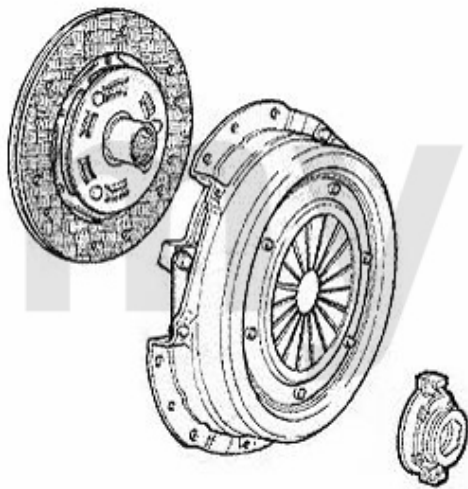

Ausrücker/Sleeve Bearing gtv/spider (916) 3.0 V6 24V

1. 436 11951

1 43611951 OE.46411951 GUIDE SLEEVE RELEASE BEARING

DKK1,166.02

Kupplungs-Kit/Clutch Set gtv/spider (916) 3.2 V6 24V

1. 431 739521
Ø 235 mm