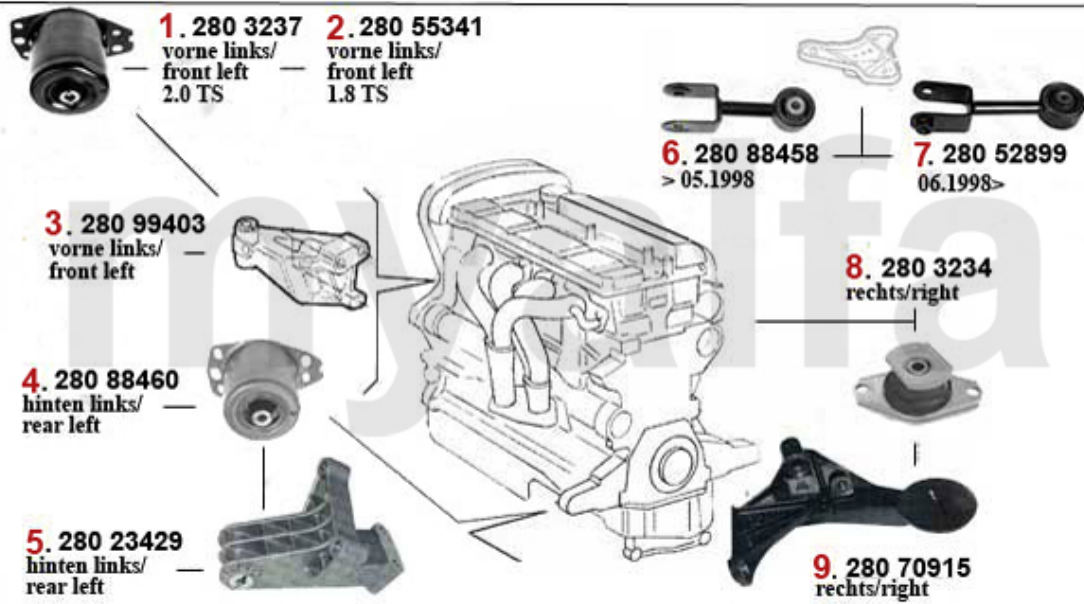

1	2803237	ENGINE MOUNT OE.60805961 145/6,155 all TS 16V & 6-CYLINDER, (916) 4-CYLINDER	On request
2	28055341	OE. 60655341 ENGINE MOUNT FL 156, gtv/spider (916) 1.8 TS	On request
3	28099403	OE. 60672234/60599403 ENGINE MOUNT	DKK1,479.01
4	28088460	OE. 7782435 ENGINEMOUNT	DKK1,557.33
5	28023429	OE. 46423429 SUPPORT	DKK853.03
6	28088458	Motorzugstange 145/6,155 gtv/spider (916) 2.0 TS 16V	On request
7	28052899	OE. 60652899 ENGINE MOUNT 145/6 2.0 TS, 147 all,156, gtv/spider (916) 1998>, Nuovo	DKK309.08
8	2803234	OE. 7652240/60808861 ENGINE MOUNT	DKK622.17
9	28070915	OE. 7770915 SUPPORT	DKK2,496.40