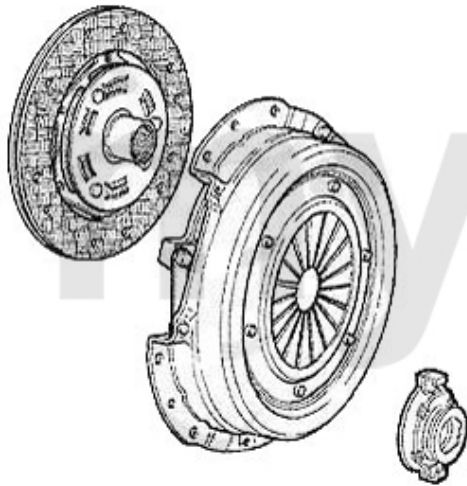

1 43190116 OE. 55190116 KIT CLUTCH gtv/spider (916) 2.0 JTS (SELESPEED)

DKK2,480.76

Ausrücker/Sleeve Bearing gtv/spider (916) 2.0 JTS

1. 439 1140

1 4391140 OE. 46411139 MOUNT

DKK383.49

Kupplungs-Kit/Clutch Set gtv/spider (916) 2.0 V6 Turbo