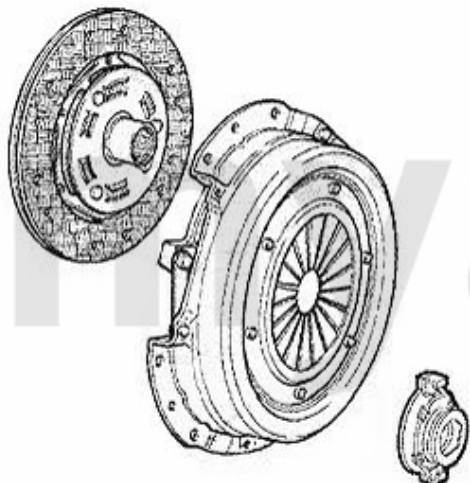

Kupplungs-Kit/Clutch Set gtv/spider (916) 1.8/2.0 TS

1. 431 576001
Ø 215 mm
1.8 TS

2. 431 789001
Ø 230 mm
2.0 TS

1 43176001 Kupplungs-Kit 145/6 1.4/1.6/1.8 TS, gtv/spider (916)/155 1.6/1.8 TS 16V
,2.0 TS 8V Bj. 92-

DKK1,619.91

2 43189001 OE. 71734766 CLUTCH KIT 2.0 TS 16V 230 mm

DKK2,105.09