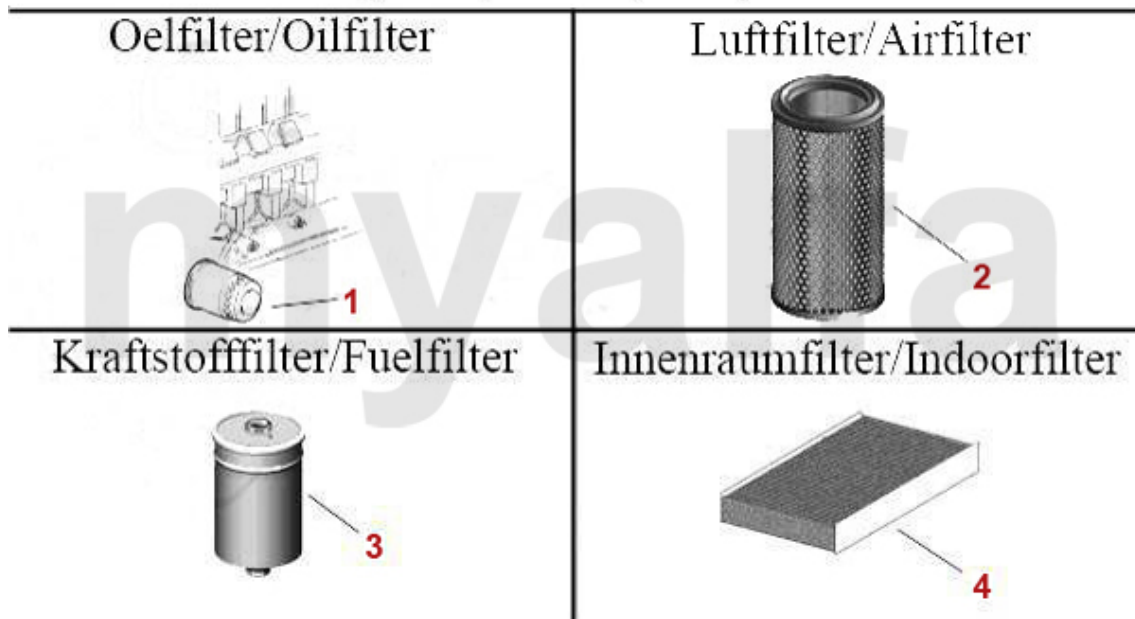

Filter gtv/spider (916) 3.0 V6

1	291124	OE. 46805830 Oilfilter	DKK124.42
2	29293	OE. 60811342 AIR FILTER	DKK223.03
3	29386	OE. 60506968 FUEL FILTER	DKK230.86
4	294314	OE. 46721923 CABIN FILTER	DKK130.75