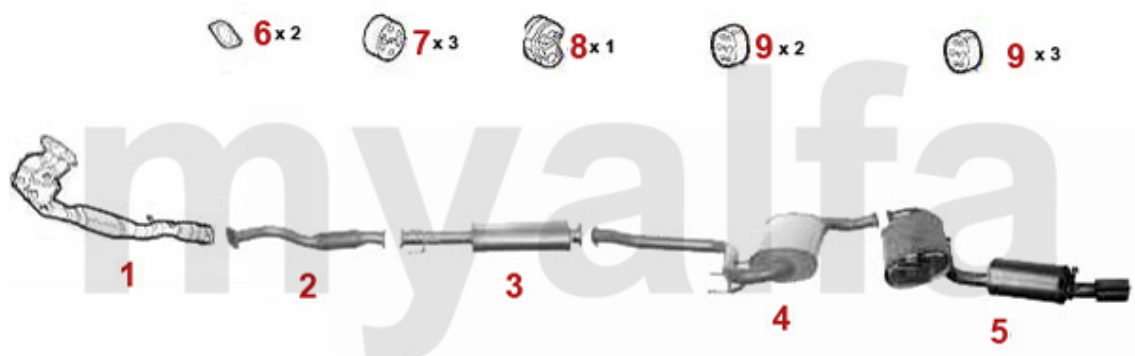

Abgasanlage/Exhaust System gtv/spider (916) 2.0 JTS

GTV/SPIDER (916) 2.0 JTS 121KW

2003>

1	32184599	OE. 55184589 EXHAUST PIPE CATALIZED gtv/spider (916)	On request
2	33116545	FRONT EXHAUST SECTION 156/gtv/spider (916)/ Nuovo GT 2.0 JTS	DKK1,134.73
3	32183428	OE. 55183428 SILENCER CATALIZED gtv/spider (916)	On request
4	34183429	OE. 55183429 MIDDLE SILENCER gtv/spider (916) 2.0 JTS	On request
5	35183431	OE. 55183431 REAR SILENCER gtv/spider (916) 2.0 JTS	DKK3,318.04
6	38094484	OE. 73503584 GASKET	DKK97.78
7	38091143	OE. 60811640 / 60816516 EXHAUST RUBBER	DKK28.59
9	38091014	OE.60807479 EXHAUST RUBBER MOUNT	DKK50.85