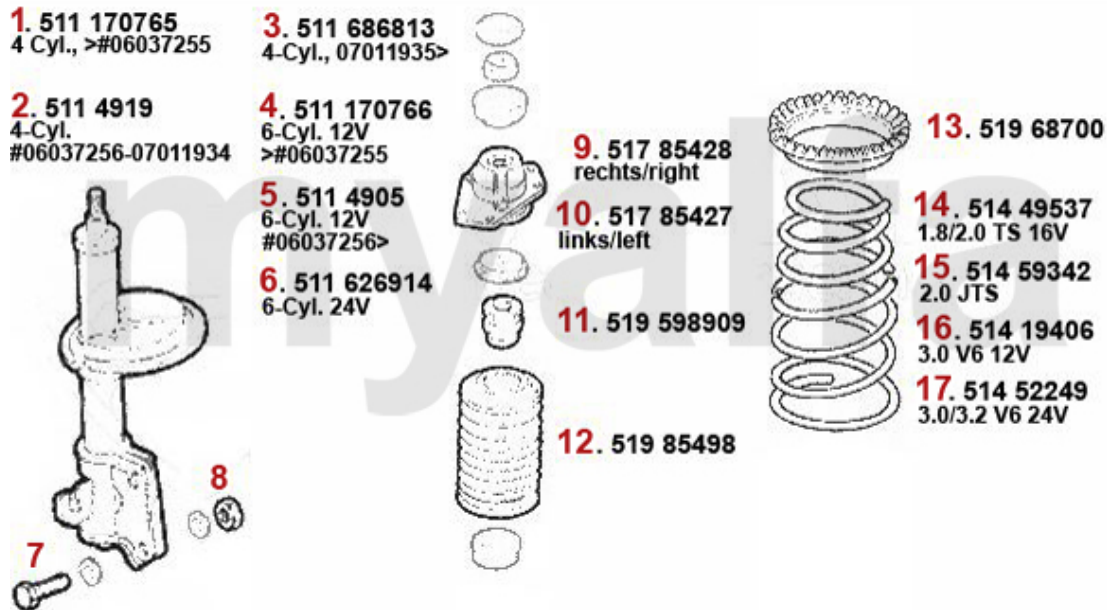

Federbeine/Struts gtv/spider (916) vorne/front

1	51170765	FRONT STRUT SPIDER/GTV (916) 4- CYLINDER FROM 1998 > #6037255,2-TUBE GAS DAMPER	On request
2	5114919	OE. 60653939 FRONT STRUT	On request
3	51186813	OE. 60686813 SHOCK ABSORBER FA 916 4-Cyl # 07011934>	On request
4	51170766	FRONT STRUT SPIDER/GTV (916) 6-CYLINDER FROM 1998 > #6037255,2-PIPE GAS DAMPER	DKK1,244.24
5	5114905	OE. 60519643 FRONT STRUT 916	DKK1,400.79
6	51126914	OE. 60626914 SHOCK ABSORBER FA 916 3.0/ 3.2 V6 24V	DKK1,447.72
7	51976615	OE. 60806382 HEX NUT	DKK89.96
8	51976614	OE. 46546940 NUT	DKK155.71
9	51785428	OE. 60651125 STRUT BEARING RIGHT	DKK1,759.97
10	51785427	OE. 60629998 STRUT BEARING LEFT	DKK1,759.97
11	51998909	OE. 60598909 ELASTIC PAD f. FRONT STRUT 916	DKK176.10
12	51985498	OE. 60585498 BOOT f. FRONT STRUT 916	DKK205.81
13	51968700	OE. 60568700 INSULATING RING f. FRONT STRUT 916	On request
14	51449537	OE. 60619407 SPRING 916 FRONT	DKK860.01
15	51453942	OE. 60653942 FRONT SPRING gtv/spider (916) 2.0 JTS	DKK634.65
16	51419406	OE.60615178 FRONT SPRING	DKK774.71
17	51452249	OE. 60652249 FRONT SPRING gtv/spider (916) 3.0/3.2 V6	DKK774.71