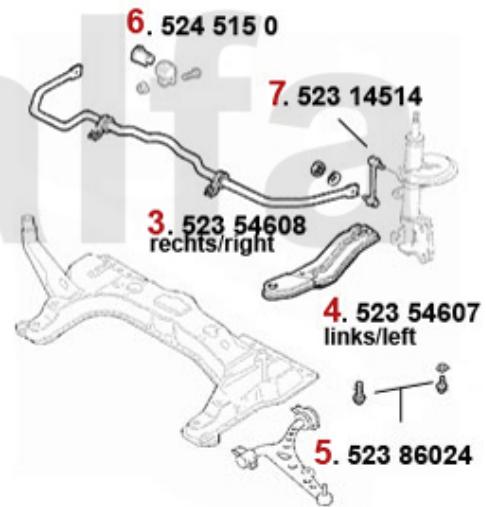

1	5241490	ANTI-ROLL BAR RUBBER FRONT 916 >2003	DKK154.96
2	5231502	OE. 60570627 OUTER STABILIZER MOUNT COMPL., INCL. RUBBERS	DKK187.00
3	52354608	OE. 60626295 STRUT	On request
4	52354607	OE. 60626296 STRUT	On request
5	52386024	OE. 11586024 SCREW	DKK43.02
6	5245150	ANTI-ROLL BAR RUBBER FRONT 916 1998>	On request
7	52314514	OE. 60614514 STRUT	DKK254.32