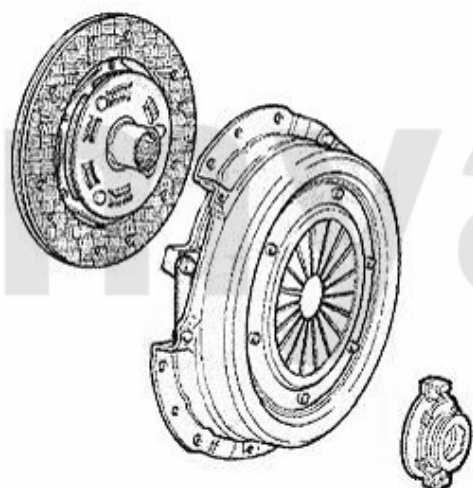

2. 431 727001
Ø 235 mm
1998>

2 43172701 OE. 71734944 CLUTCH KIT

DKK3,044.16

1 43190001 CLUTCH KIT SPIDER (916) 3.0 V6 FROM 06.1995-12.1998, GTV (916)
2.0 V6 TURBO FROM >98 ON

On request

Kupplungs-Kit/Clutch Set gtv/spider (916) 3.0 V6 24V