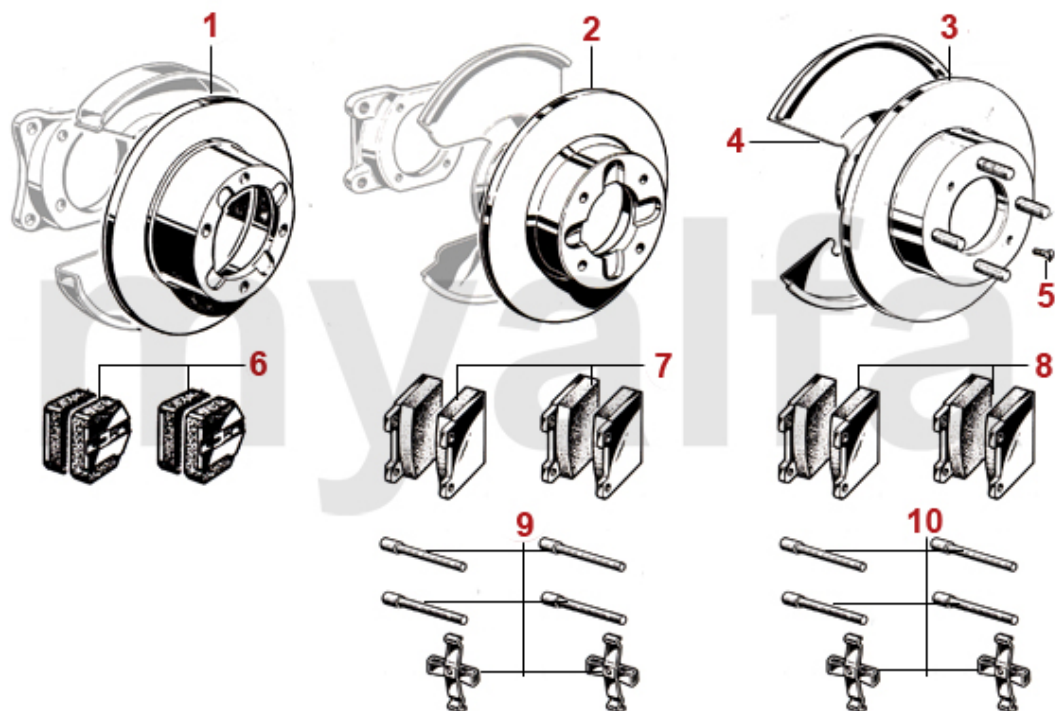

1	6101020	BRAKE DISC 1300/1600 1963-66 FRONT, DUNLOP , DIAMETER 285 mm	DKK1,407.86
2	6100050	BRAKE DISC 1300/1600 1966-67 FRONT, ATE, 1st SERIES	DKK1,557.33
3	6630481	BACKING PLATE FRONT DISK 1300-1600 LEFT	DKK387.40
3	6630482	BACKING PLATE FRONT DISK 1300-1600 RIGHT	DKK387.40
4	6100010	BRAKE DISC 1300/1600 1967-85 FRONT, DIAMETER 267 mm	DKK442.16
4	6100020	BRAKE DISC 1750/2000, 1600 1986-93 FRONT, DIAMETER 272mm	DKK633.90
4	6100060	FRONT BRAKE DISC ORIGINAL EQUIPMENT QUALITY (BREMBO) 1300/1600 1967-85, DIAMETER 267mm	On request
4	6100070	FRONT BRAKE DISC ORIGINAL EQUIPMENT QUALITY (BREMBO) 1750/2000, 1600 1986-93, DIAMETER 272mm	DKK723.86
5	6630491	BACKING PLATE FRONT BRAKE DISK1750-2000 LEFT	DKK387.40
5	6630492	BACKING PLATE FRONT BRAKE DISK 1750-2000 RIGHT	DKK387.40
6	6500560	CENTERING SCREW FOR BRAKE DISC/DRUM FRONT AND REAR	DKK14.90
7	6300910	BRAKE PADS 1300/1600 FRONT, DUNLOP	DKK766.88
8	630004F	BRAKE PADS 1300/1600 1964-85 FRONT, OEM QUALITY	DKK304.43
8	6300040	BRAKE PADS 1300/1600 1966-85 FRONT	DKK191.74
9	630005F	BRAKE PADS 1750/2000, 1600 1986-93 FRONT, OEM QUALITY	DKK333.39
9	6300050	BRAKE PADS 1750/2000, 1600 1986-93 FRONT	DKK234.02
10	6500070	RETAINING PIN SET BRAKE PADS 1300-1600 1966-85 FRONT	DKK74.31
11	6500080	RETAINING PIN SET BRAKE PADS 1750-2000, 1600 1986-93 FRONT	DKK77.48
12	6500060	RETAINING PIN SET BRALE PADS DUNLOP FRONT	DKK152.63