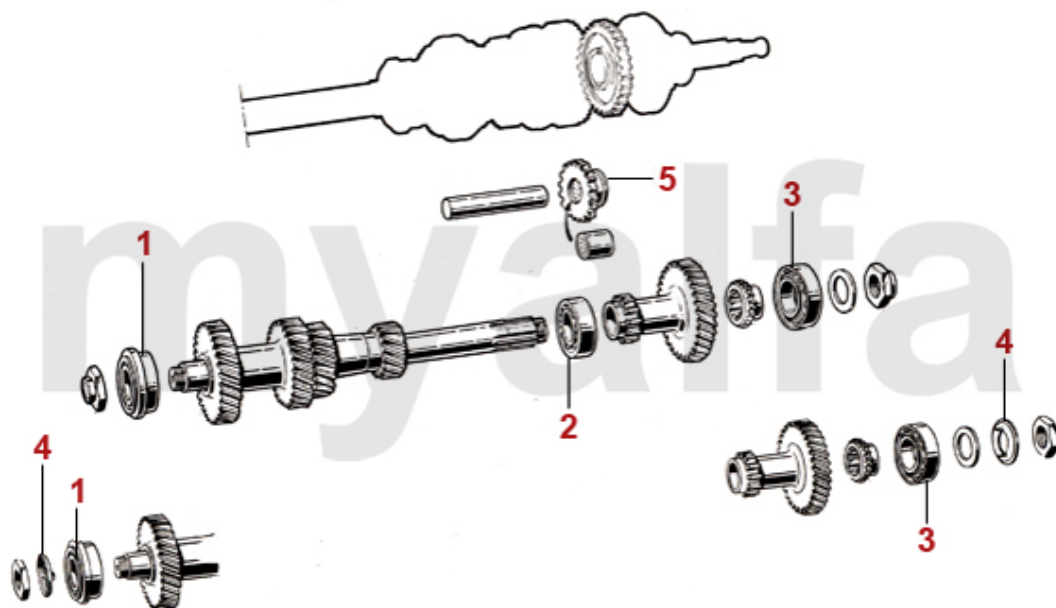

1	4150470	LAYSHAFT BEARING 2000 FRONT INNER DIAMETER 20 mm	DKK633.06
1	4150240	LAYSHAFT BEARING - 105 1300-1750, 101 - FRONT	DKK537.61
2	4150250	LAYSHAFT BEARING - 101/105/115 - MIDDLE	DKK465.63
3	4150260	LAYSHAFT BEARING REAR - 105/115 1300-2000	DKK442.16
3	4150210	LAYSHAFT BEARING REAR - 105/115 1300-1750, 101 / 102 / 106	DKK508.65
4	4150570	TAB WASHER LAYSHAFT - 101/105 1959-72	DKK44.61
5	4140610	REVERSE GEAR PINION - 101/105/115	DKK1,076.06