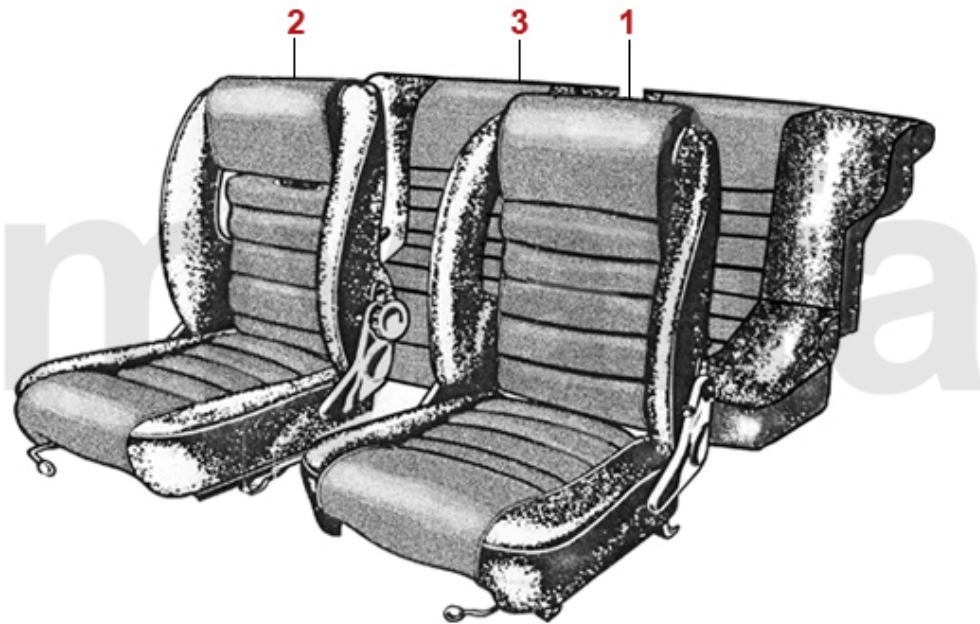

1967-69 1750 GT Veloce

1	1702981	SEAT COVER 1750 GTV 1st SERIES, VINYL SKAI BLACK, LEFT	DKK2,965.94
1	1702991	SEAT COVER 1750 GTV 1st SERIES, VINYL SKAI CINGHIALE 574, LEFT	DKK2,965.94
2	1702982	SEAT COVER GT BERTONE 1750 SERIES 1 FRONT RIGHT, VINYL SKAI BLACK	DKK2,965.94
2	1702992	SEAT COVER 1750 GTV 1st SERIES, VINYL SKAI CINGHIALE 574, RIGHT	DKK2,965.94
3	1703010	REAR SEAT COVER 1750 GTV 1st SERIES, VINYL SKAI BLACK	DKK4,922.31
3	1702140	REAR SEAT COVER 1750 GTV 1st SERIES, SCAY CINGHIALE 574/577	DKK4,922.31