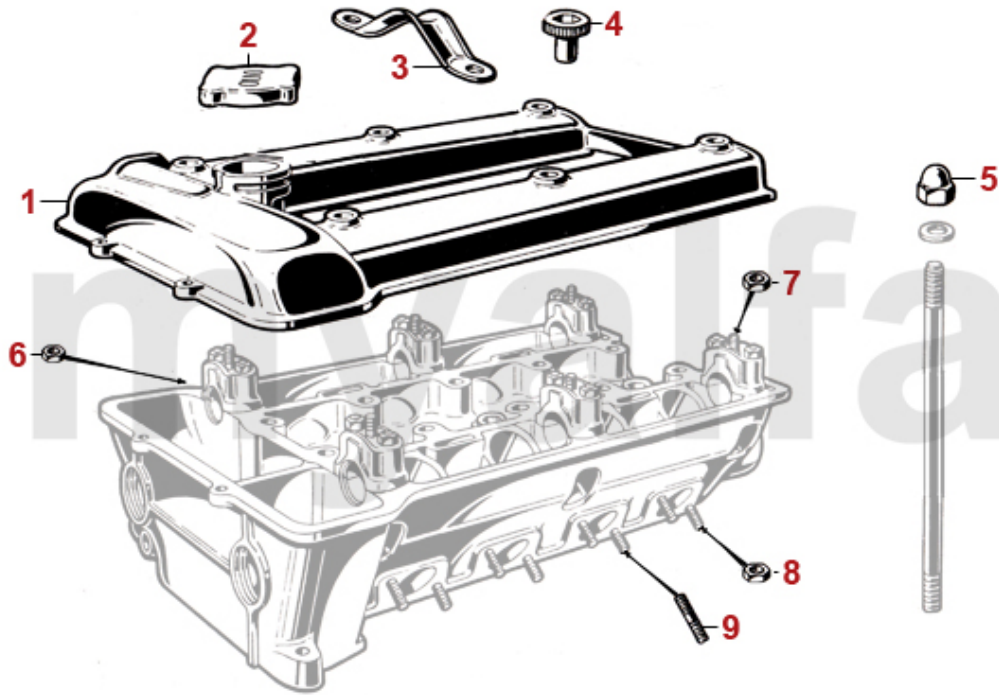

1	2122070	CAM COVER BLACK EPOXY COATED EXCHANGE	On request
2	2280570	OIL FILLER CAP Metall	DKK104.86
2	2281410	OIL FILLER CAP METAL CHROMED	DKK191.74
3	2281890	CYLINDER HEAD EXTRACTOR BRACKET 101/105/75	DKK116.59
4	2281150	CAM COVER SCREW 1959-70 HEXAGON SOCKET 14 mm	DKK100.95
4	2284760	CAM COVER SCREW WRENCH SIZE 17	DKK50.85
5	2282450	NUT CYLINDER HEAD (SET) WRENCH SIZE 17 mm	DKK106.44
5	2282460	NUT CYLINDER HEAD CHROMED WRENCH SIZE 19 mm	DKK100.95
5	2281520	CAM COVER SCREW HEXAGON SOCKET 6 mm	DKK46.94
5	2282480	NUT CYLINDER HEAD CHROMED WRENCH SIZE 17 mm	DKK100.95
6	2281270	STEEL NUT INTAKE MANIFOLD M 8 x 1 WRENCH SIZE 12 mm	DKK7.08
7	2282620	STEEL NUT M8x1 WRENCH SIZE 13mm	DKK7.08
8	2282610	COPPER NUT M 8 x 1 WRENCH SIZE 12mm EXHAUST MANIFOLD	DKK7.45
8	2281280	BRASS NUT EXHAUST MANIFOLD M 8 x 1 WRENCH SIZE 13 mm	DKK17.97
9	2280930	STUD CYLINDER HEAD / EXHAUST MANIFOLD	DKK17.97