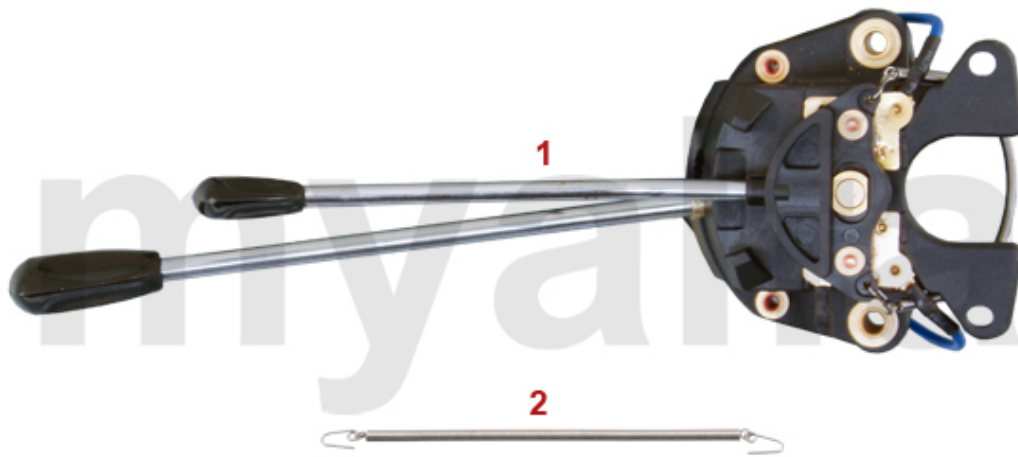

1	8411510	COLUMN SWITCH 1962-80 2 HEADLIGHTS MODELS	DKK1,870.32
1	8410310	COLUMN SWITCH 1967-77 4 HEADLIGHT MODELS	DKK1,870.32
2	8431320	INDICATOR RETURN SPRING	DKK61.84