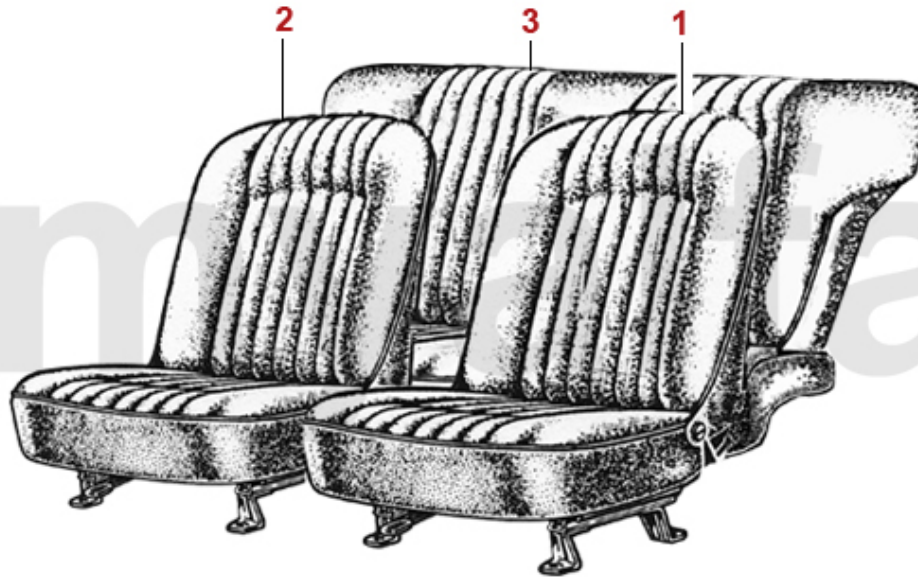

1966-73 GT Junior

1	1700711	SEAT COVER GT JUNIOR 1300/1600 1966-73, SCAY BLACK, LEFT	DKK1,604.26
1	1702931	SEAT COVER GT JUNIOR 1300/1600 1966-69, SCAY CINGHIALE 574, LEFT	DKK1,604.26
1	1702941	SEAT COVER GT JUNIOR 1300/1600 1970-73, VINYL SKAI, CINGHIALE 576, LEFT	DKK1,604.26
1	1703911	SEAT COVER GT JUNIOR 1300/1600 1970-73, VINYL SKAI, BORDEAUX 563, LEFT	DKK1,604.26
1	1703931	SEAT COVER GT JUNIOR 1300/1600 1970-73, VINYL SKAI, BLACK/GRAY, 572/663, LEFT	DKK2,652.85
1	1703991	SEAT COVER GT JUNIOR 1300/1600 1970-73, VINYL SKAI, CINGHIALE/BROWN, 574/672, LEFT	DKK3,208.53
2	1700712	SEAT COVER GT JUNIOR 1300/1600 1966-73, SCAY BLACK, RIGHT	DKK1,604.26
2	1702932	SEAT COVER GT JUNIOR 1300/1600 1966-69, VINYL SKAI CINGHIALE 574, RIGHT	DKK1,604.26
2	1702942	SEAT COVER GT JUNIOR 1300/1600 1970-73, VINYL SKAI, CINGHIALE 576, RIGHT	DKK1,604.26
2	1703912	SEAT COVER GT JUNIOR 1300/1600 1970-73, VINYL SKAI BORDEAUX 563, RIGHT	DKK1,604.26
2	1703932	SEAT COVER GT JUNIOR 1300/1600 Bj.1970-73, VINYL SKAI, BLACK/GRAY, 572/663, RIGHT	DKK2,652.85
2	1703992	SEAT COVER GT JUNIOR 1300/1600 1970-73, VINYL SKAI, CINGHIALE/BROWN, 574/672, RIGHT	DKK3,208.53
3	1700750	REAR SEAT COVER GT JUNIOR 1300/1600 1970-73, VINYL SKAI BLACK	DKK2,652.85
3	1702970	REAR SEAT COVER GT JUNIOR 1300/1600 1966-69, VINYL SKAI BLACK	DKK2,652.85
3	1703080	REAR SEAT COVER GT JUNIOR 1300/1600 1966-69, VINYL SKAI CINGHIALE 574	DKK2,652.85
3	1703090	REAR SEAT COVER GT JUNIOR 1300/1600 1970-73, VINYL SKAI CINGHIALE 576	DKK2,652.85
3	1703920	REAR SEAT COVER GT JUNIOR 1300/1600 1970-73, VINYL SKAI,	DKK2,652.85