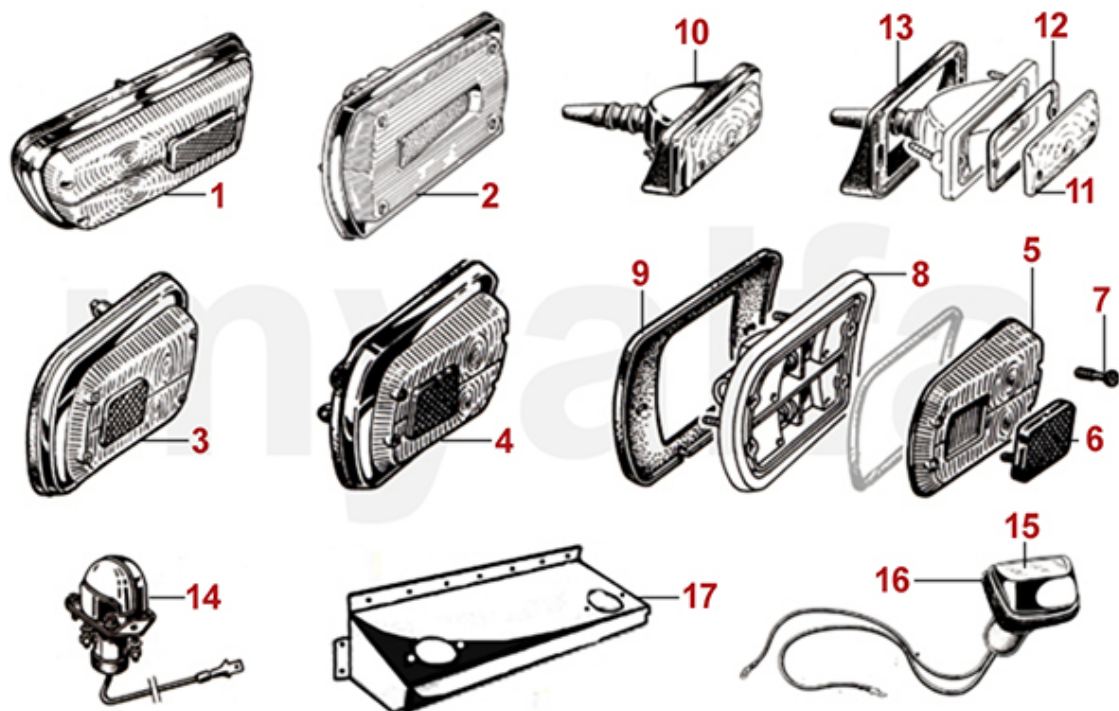

1	1530221	REAR LIGHT GT BERTONE 1963-69 ALTISSIMO LEFT (METAL VERSION)	On request
1	1530222	REAR LIGHT GT BERTONE 1963-69 ALTISSIMO RIGHT (METAL VERSION)	On request
2	1530871	REAR LIGHT GT BERTONE 1750 SERIES 1 ALTISSIMO LEFT	On request
2	1530872	REAR LIGHT GT BERTONE 1750 SERIES 1 ALTISSIMO RIGHT	On request
2	1531671	REAR LIGHT GT BERTONE 1750 SERIES 1 CARELLO LEFT	On request
3	1531682	REAR LIGHT GTJ CARELLO RIGHT METALL BACKING PLATE	On request
3	1531681	REAR LIGHT GTJ CARELLO LEFT METALL BACKING PLATE	On request
4	1530231	REAR LIGHT GT BERTONE 1300-1750 LEFT CARELLO PLASTIC BACKING	DKK1,917.26
4	1530232	REAR LIGHT GT BERTONE 1300-1750 RIGHT CARELLO PLASTIC BACKING	DKK1,917.26
5	1581731	REAR LIGHT LENSE GT BERTONE 1300-1750 LEFT CARELLO WITH PLASTIC BACKING	DKK919.52
5	1581771	REAR LIGHT LENSE GT BERTONE 1300-1750 LEFT CARELLO US STYLE	DKK1,166.02
5	1581732	REAR LIGHT LENSE GT BERTONE 1300-1750 RIGHT CARELLO WITH PLASTIC BACKING	DKK919.52
5	1581772	REAR LIGHT LENSE GT BERTONE 1300-1750 RIGHT CARELLO US STYLE	DKK1,166.02
5	1530880	REAR LIGHT LENS (SET) GT BERTONE 1.SERIES	DKK2,465.11
6	1581760	REFLECTOR REAR LIGHT LENSE GT BERTONE 1300-1750	DKK233.19
7	1591650	SCREW SET REAR LIGHT LENSE GT BERTONE 1300-1750	DKK54.01
8	1531901	REAR LIGHT BACKING GT BERTONE 1300-1750 LEFT PLASTIC	DKK915.61
8	1531902	REAR LIGHT BACKING GT BERTONE 1300-1750 RIGHT PLASTIC	DKK915.61
9	1591350	SET REAR LIGHT SEALS GT BERTONE 1300-1750 PLASTIC	DKK223.78
9	1591370	SET REAR LIGHT SEALS GT BERTONE 1750 FOR ALTISSIMO METAL HOUSING	DKK326.40
10	1590090	SET REAR LIGHT SEALS GT BERTONE 1300-1600 FOR HOUSING FROM METAL