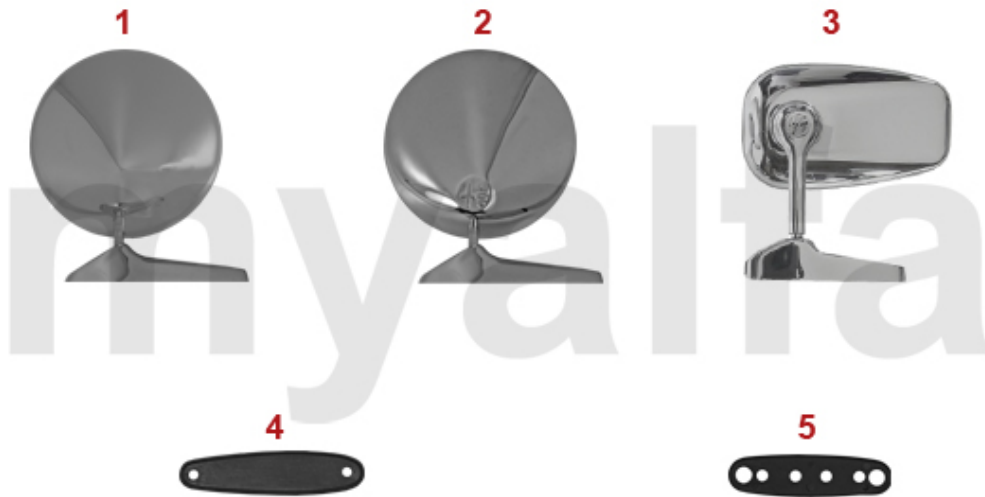

1	1401470	DOOR MIRROR CHROME ROUND SPIDER 1966-69,GT BERTONE 1st SERIES WITHOUT ALFA EMBLEM WITH RUBBER PAD	DKK853.03
2	1400170	DOOR MIRROR CHROME ROUND ALFA BADGE INCLUDING RUBBER PAD	DKK383.49
3	1400730	DOOR MIRROR CHROME OVAL Alfa BADGE INCLUDING RUBBER PAD	DKK383.49
4	1631700	RUBBER PAD ROUND DOOR MIRROR	DKK49.26
5	1631430	RUBBER PAD OVAL DOOR MIRROR	DKK49.26