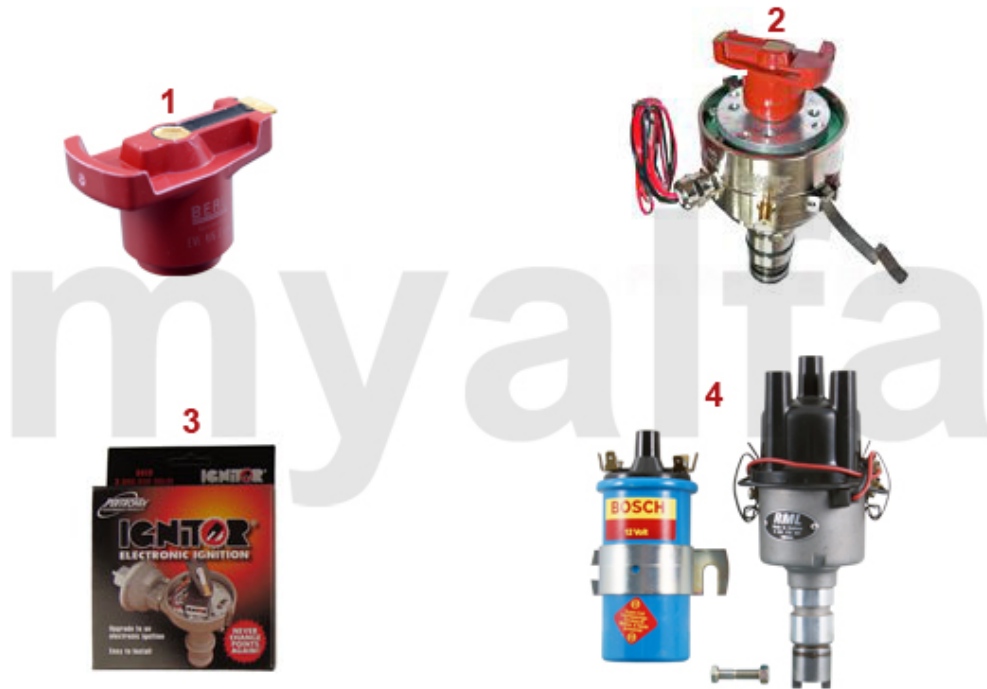

1	8160010	REDOR ARM 123 DISTRIBUTOR	DKK195.28
2	8131790	DISTRIBUTOR 123 ADJUSTABLE WITHOUT VACUUM ADVANCE	DKK2,934.65
2	8131800	DISTRIBUTOR 123 ADJUSTABLE WITH VACUUM ADVANCE	DKK3,169.42
2	8131820	123 DISTRIBUTOR PROGRAMABLE VIA USB WITH VACUUM ADVANCE	DKK3,591.92
2	8131830	123 DISTRIBUTOR PROGRAMABLE VIA BLUETOOTH WITH VACUUM ADVANCE	DKK3,599.00
3	8150100	PERTRONIX IGNITOR SET BOSCH DISTRIBUTOR 1 PIECE POINT	DKK1,470.44
3	8150110	IGNITOR FOR MARELLI DISTRIBUTOR	DKK1,913.35
4	8131770	PERFORMANCE IGNITION KIT WITHOUT POINT WITH HD COIL	On request