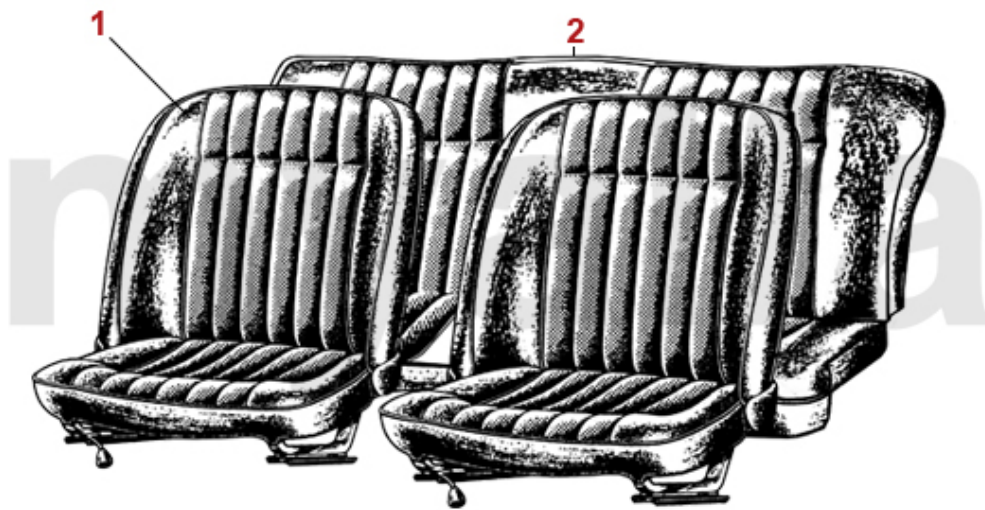

1965-69 1600 Sprint GTA

1	1703440	SEAT COVER 1600 SPRINT GTA 1965-69, SCAY BLACK	DKK1,252.07
1	1703480	SEAT COVER 1600 SPRINT GTA 1965-69, SCAY DARK GRAY 557	DKK1,792.10
1	1703490	SEAT COVER 1600 SPRINT GTA 1965-69, SCAY BLACK 460/591	DKK1,792.10
2	1703500	REAR SEAT COVER 1600 SPRINT GTA 1965-69, SCAY BLACK	DKK2,105.09
2	1703510	REAR SEAT COVER 1600 SPRINT GTA 1965-69, SCAY DARK GRAY 557	DKK2,934.65
2	1703520	REAR SEAT COVER 1600 SPRINT GTA 1965-69, SCAY BLACK 460/591	DKK2,934.65