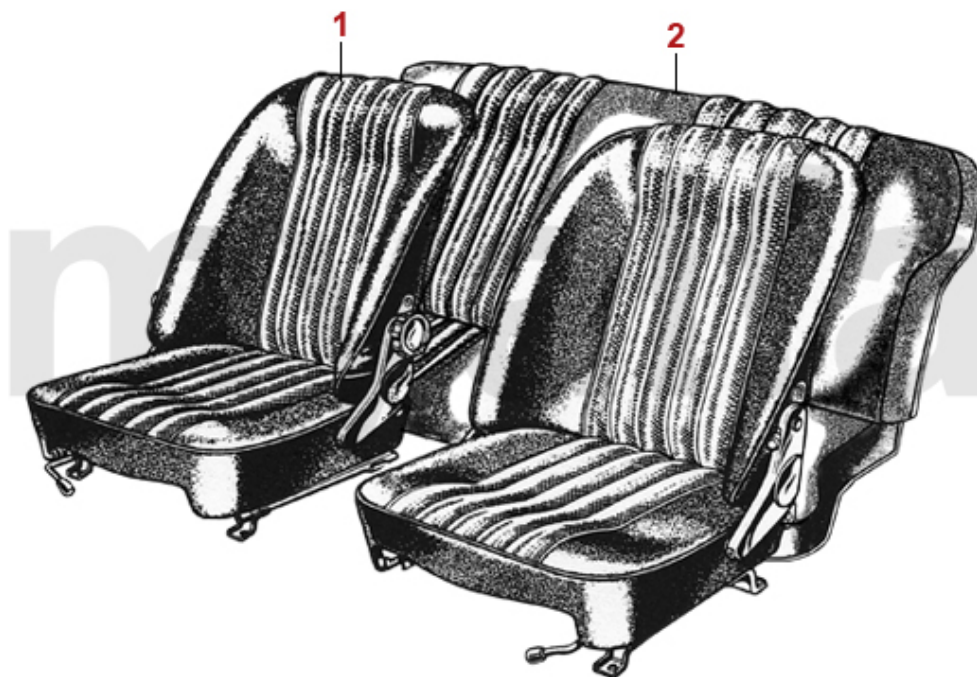

1965-68 1600 Sprint GT Veloce

1	1702910	SEAT COVER 1600 SPRINT GTV 1965-68, VINYL SKAI CINGHIALE 574/577	DKK1,870.32
1	1703710	SEAT COVER SPRINT GTV 1965-68, SCAY BLACK	DKK1,713.78
1	1703720	SEAT COVER SPRINT GTV 1965-68, SCAY DARK GRAY 557/588	DKK1,713.78
1	1703730	SEAT COVER GTV 1965-68, SCAY OCHRE 558/587	DKK1,713.78
2	1704070	REAR SEAT COVER 1600 SPRINT GTV, VINYL SKAI BLACK	DKK2,856.33
2	1703740	REAR SEAT COVER SPRINT GTV 1965-68, SCAY CINGHIALE 574/577	DKK2,856.33
2	1703750	REAR SEAT COVER SPRINT GTV 1965-68, SCAY DARK GRAY 557/588	DKK2,856.33
2	1703760	REAR SEAT COVER SPRINT GTV 1965-68, SCAY OCHRE 558/587	DKK2,856.33