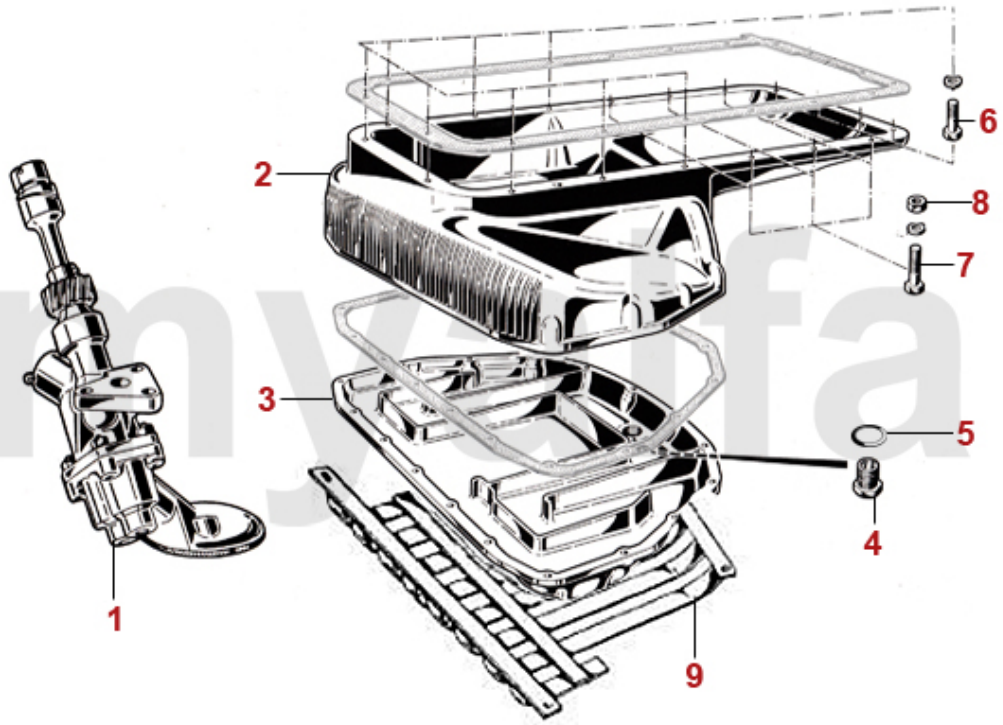

1	2270600	OIL PUMP 1300-2000 ORIGINAL	On request
1	2270650	OE.105320401301 OIL PUMP 1300-1600 GTA	DKK7,035.22
1	2270010	OIL PUMP 1300-2000 AFTERMARKET	DKK1,839.03
2	2140580	UPPER OIL PAN USED (WITH HOLES, NO THREAD)	On request
2	2142940	UPPER OIL PAN USED VERSION (WITH STUDS)	On request
3	2280590	LATE LOWER SUMP PAN (NOT FOR EARLY 60s MODELS)	DKK1,400.79
4	2280120	SUMP PLUG WITH MAGNET	DKK100.95
5	2330060	SUMP PLUG WASHER SUMP / TRANSMISSION / DIFFERENTIAL	DKK12.48
6	2280130	HEX BOLT FOR UPPER OILPAN PART M7x1x30	DKK7.45
7	2280140	HEX BOLT FOR UPPER OIL PAN PART M7x1x35	DKK7.82
8	2280150	HEX NUT FOR BOLT ON UPPER OILPAN PART	DKK4.66
9	1350620	SUMP GUARD YELLOW COATED	DKK696.48