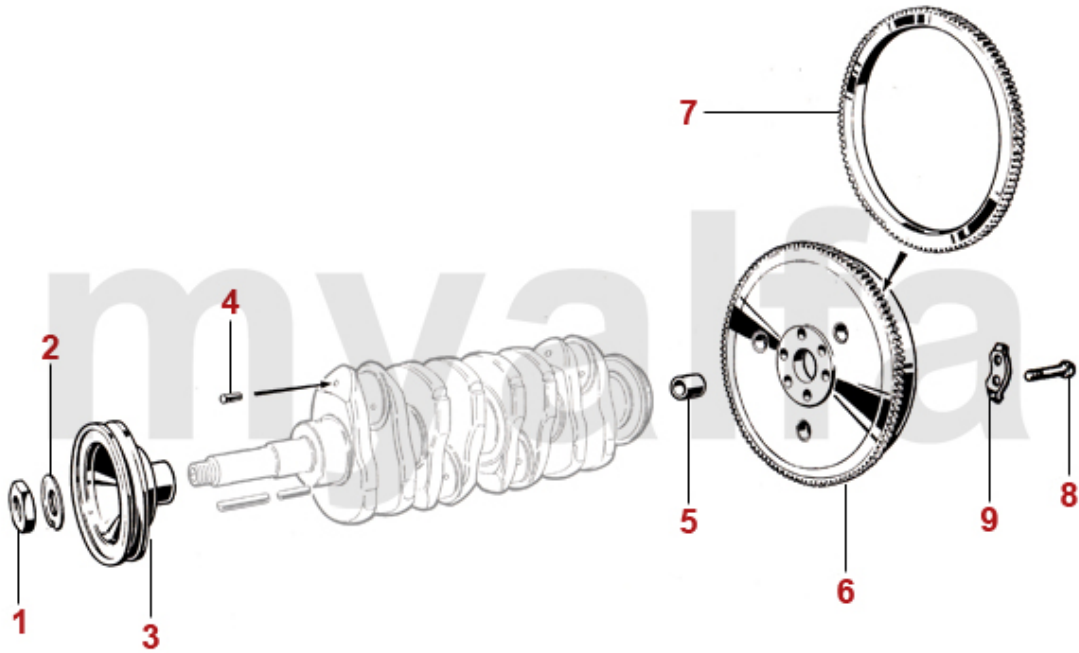

1	2280940	CRANK PULLEY NUT 1963-89	DKK152.63
1	2282690	CRANK PULLEY NUT SPIDER INJECTION MODELS 1986-93	DKK152.63
2	2280970	TAB WASHER CRANK PULLEY NUT	DKK40.70
3	2710370	ALUMINIUM PULLEY , 360 DEGREE SCALE, 125mm - BLACK	DKK1,244.24
3	2710310	PULLEY STEEL 105mm - 101/105 OE-QUALITY	DKK696.48
3	2710320	PULLEY STEEL 125 MM - 105/115/116 OE-QUALITY	DKK696.48
3	2710380	ALUMINIUM PULLEY , 360 DEGREE SCALE, 105mm - BLACK	DKK1,244.24
4	2280950	ALUMINIUM PLUG CRANKSHAFT (SET 6 PCS) 6 mm DIAMETER	DKK93.87
4	2280960	ALUMINIUM PLUG CRANKSHAFT (SET 6 PCS) 6,25 mm	DKK93.87
5	2251110	CRANK SPIGOT BUSH 24 mm	DKK85.30
5	2251100	CRANK SPIGOT BUSH 20 mm / 1750 ccm	DKK85.30
6	4222790	FLYWHEEL STEEL 8 HOLE 130 TEETH 6.25 kg LIGHT WEIGHT HYDRAULIC CLUTCH	DKK5,391.84
6	4212750	FLYWHEEL STEEL 6 HOLE 130 TEETH LIGHT WEIGHT 4,60 kgHYDRAULIC CLUTCH UP TO 1989	DKK5,704.84
6	4212760	FLYWHEEL STEEL 6 HOLE STARTER RING 105 TEETH / 5,95KG CONV. 2,0 TO MECH. CLUTCH	DKK5,078.85
6	4212840	FLYWHEEL STEEL 6 HOLE SPIDER 1990-93 ORIGINAL	On request
6	4212420	FLYWHEEL MECHANICAL CLUTCH 8-HOLE 105 TEETH, LIGHT WEIGHT7 KG	DKK5,391.84
7	4233060	RING GEAR FLYWHEEL 110 TEETH HYDRAULIC CLUTCH UP TO 1969	DKK931.25
7	4233080	RING GEAR FLYWHEEL 130 TEETH HYDRAULIC CLUTCH 1969-89	DKK931.25
7	4233090	RING GEAR FOR FLYWHEEL 6 HOLE TYPE, 131 TEETH OE.60516249	DKK907.78
8	4211550	SCREW FLYWHEEL 6 HOLE	DKK38.74
8	4211560	SCREW FLYWHEEL 8 HOLE	DKK46.19
9	4211500	TAB WASHER SCREW FLYWHEEL (SET 4 PCS) 8 HOLE	DKK77.48