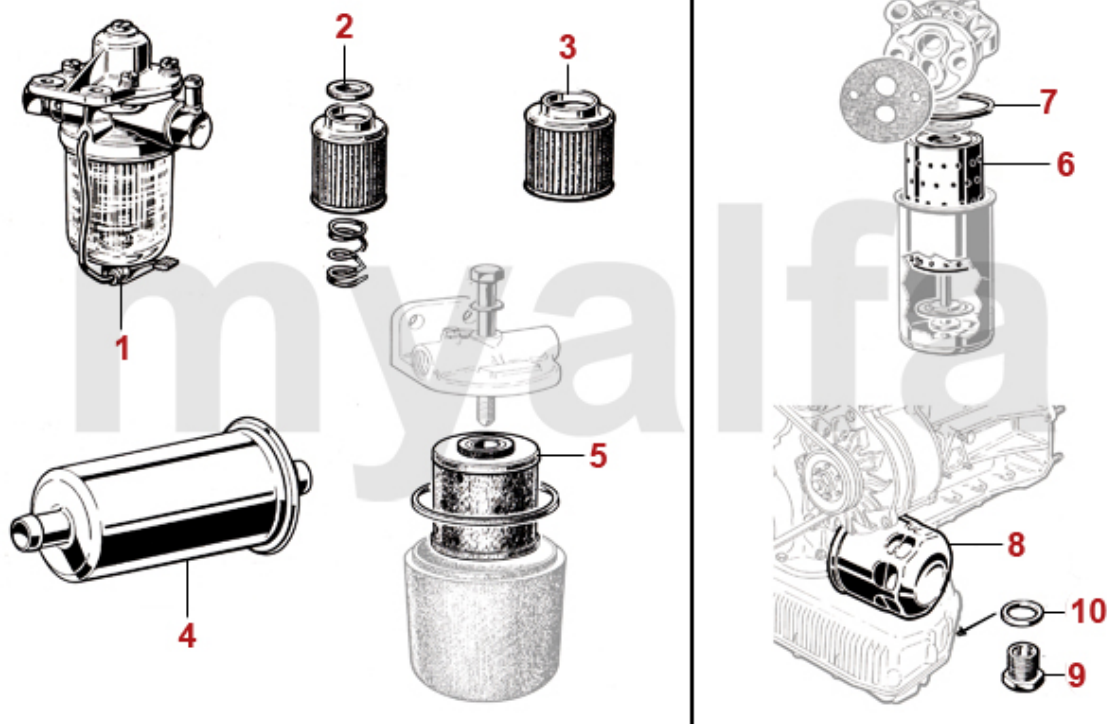

1	2930200	FUEL FILTER ASSAMBLY KING ALUMINIUM WITH PRESSURE ADJUSTER SCREW	DKK828.72
1	2930210	FUEL FILTER ASSAMBLY KING GLASS WITH PRESSURE ADJUSTER SCREW	DKK828.72
2	2930070	FUEL FILTER FISPA 35 mm	DKK58.67
3	2930220	RUBBER SEAL FUEL FILTER HOUSING FISPA	DKK53.92
3	2930230	O-RING FOR KING FUEL FILTER BETWEEN CAP AND GLASS	DKK53.92
4	2930130	FUEL FILTER KING 40mm	DKK66.49
5	2930140	FUEL FILTER SPIDER 2000 IE 1986-93	DKK207.39
6	2930120	FUEL FILTER SPICA INJECTION 4-CYLINDER	DKK186.25
7	2910040	OIL FILTER CARTRIDGE INCL. SEAL RING 750, 101, 102 SERIES 2, 105, 106 - FROM 1954 TO 1970 -	DKK132.24
8	2910030	SEAL RING FOR OIL FILTER HOUSING UNTIL 1966 78MM	DKK30.55
9	2330820	GASKET OIL FILTER SUPPORT SERIES 1	DKK25.80
10	2910050	SPIN-ON STYLE OIL FILTER	DKK77.48
10	2910230	OILFILTER ORANGE - ORIGINAL RETRO DESIGN	DKK140.06
10	2910220	SPIN-ON STYLE OIL FILTER ORIGINAL Alfa Romeo	DKK116.59
11	2280120	SUMP PLUG WITH MAGNET	DKK100.95
12	2330060	SUMP PLUG WASHER SUMP / TRANSMISSION / DIFFERENTIAL	DKK12.48
13	2950050	CONVERSION KIT OILFILTER (750/101/105 1st SERIES) FROM INSET TO SCREW ON	DKK2,574.63