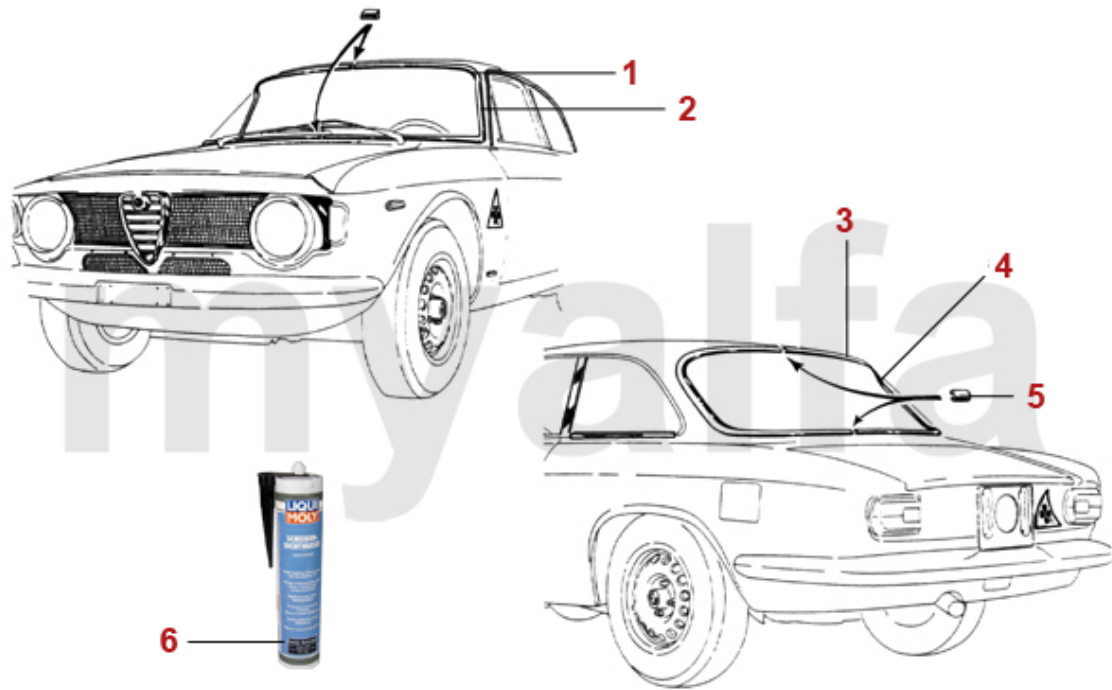

1	1610110	FRONT SCREEN RUBBER SEAL GT BERTONE	DKK743.42
2	1331830	FRONT SCREEN RUBBER SEAL INSERT GT BERTONE	DKK1,713.78
3	1610120	REAR SCREEN RUBBER SEAL GT BERTONE	DKK743.42
4	1331840	REAR SCREEN RUBBER SEAL INSERT GT BERTONE	DKK1,713.78
5	1613100	FACEPLATE FOR FRONT-/REAR SCREEN SEAL GT BERTONE	DKK155.71
6	9700070	WINDOW SEALANT 310 ml	DKK172.19