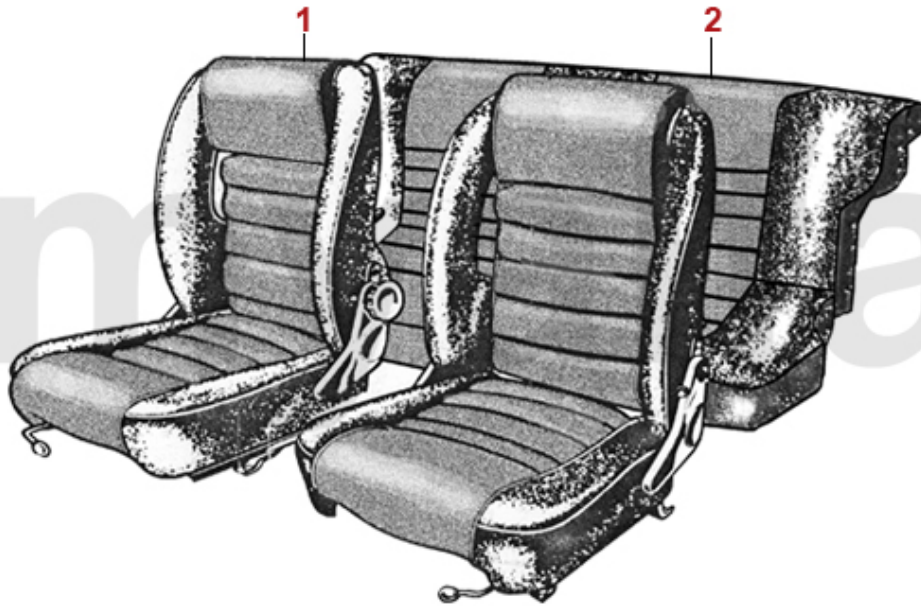

1968-75 1300 GTA Junior

1	1700150	SEAT COVER 1750 GTV 1st SERIES, VINYL SKAI BLACK, LEFT	DKK2,699.88
1	1700160	SEAT COVER 1750 GTV 1st SERIES, VINYL SKAI CINGHIALE 574, LEFT	DKK2,465.11
2	1700170	REAR SEAT COVER GTA JUNIOR, SCAY CINGHIALE 574	DKK4,460.59
2	1700180	REAR SEAT COVER 1750 GTV 1st SERIES, VINYL SKAI BLACK	DKK4,108.49