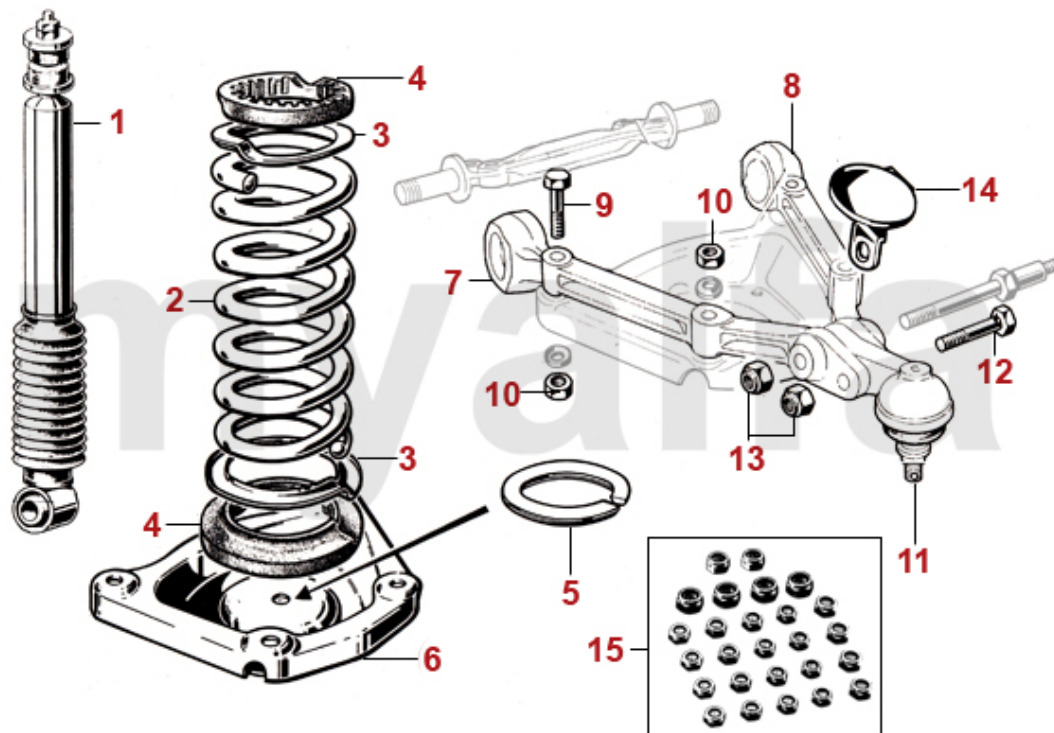

1	5120050	SHOCK ABSORBER FRONT BILSTEIN GAS PRESSURE	DKK1,166.02
1	5121490	SHOCK ABSORBER FRONT KONI YELLOW ADJUSTABLE	DKK1,016.55
1	5120030	SHOCK ABSORBER FRONT KONI RED ADJUSTABLE	DKK1,008.73
1	5110010	SHOCK ABSORBER FRONT	DKK547.02
2	5190050	DUST CAPS FOR SHOCK ABSORBERS (SET FOR ONE CAR) 105/115	DKK774.71
3	5190040	SET FRONT LOWER SHOCK ABSORBERRUBBERS 105/115	DKK70.50
4	5140080	SPRING 1969-93 FRONT	DKK696.48
5	5180170	METAL SEAT FRONT SPRING UPPER / LOWER	DKK74.31
6	5180160	RUBBER SEAT FRONT SPRING UPPER / LOWER	DKK74.31
7	5181690	SPACER FRONT SPRING 10 mm	DKK226.95
7	5180180	FRONT SPRING SPACER ALUMINIUM 6 mm	DKK219.12
8	5180131	SPRING PAN LEFT SHALLOW 1986-93	DKK383.49
8	5180132	FRONT SPRING PAN DEEP RIGHT 1986-93	DKK383.49
9	5331170	FRONT WISHBONE ARM USED	On request
10	5331180	REAR WISHBONE ARM USED	On request
11	5191200	SCREW SPRING PAN	DKK25.80
12	5191210	NUT SPRING PAN SCREW	DKK15.65
13	5330230	BOTTOM BALL JOINT	DKK277.79
14	2280170	SCREW BALL JOINT HIGH STRENGTH	DKK50.85
15	5191240	SAFETY NUT BOTTOM BALL JOINT	On request
16	5521191	BUMP STOP PLATE LEFT	On request
16	5521192	BUMP STOP PLATE RIGHT	On request
17	5191220	BOLT SHOCK ABSORBER 105 / 115 / MONTREAL	DKK168.28
18	5451050	SELF LOCKING NUTS FOR SUSPENSION TYPE 105 - 1 SET (38 PIECES)	DKK254.32