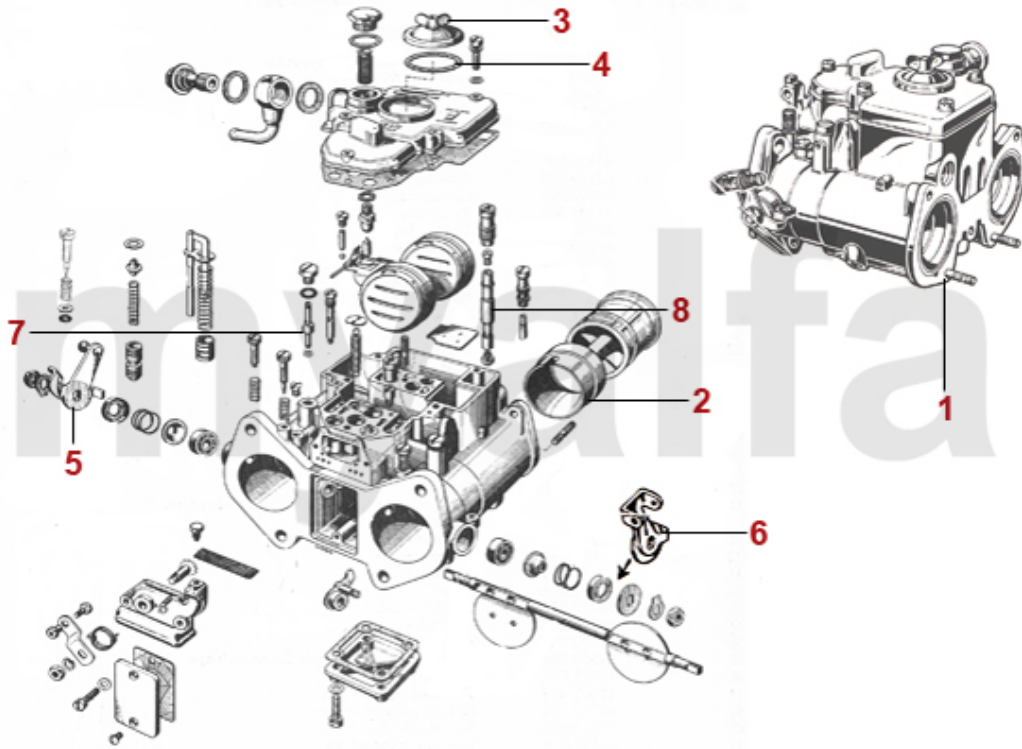

1	2511470	WEBER 45 DCOE 152	DKK5,861.38
1	2511440	WEBER 40 DCOE 151 (SET 2 pc.), 1300	DKK12,513.21
1	2511450	WEBER 40 DCOE 151 (SET 2 pc.), 1600	DKK12,513.21
1	2511460	WEBER 40 DCOE 151 (SET 2 pc.), 2000	DKK12,513.21
1	2511490	WEBER 40 DCOE 151 (SET 2 pc.). 1750/1800	DKK12,513.21
2	2524670	OUTER VENTURI 40DCOE 34mm	DKK359.18
3	2521770	JET COVER WEBER DCOE	DKK269.97
4	2333020	JET COVER GASKET WEBER DCOE	DKK27.38
5	2523040	CONNECTION ARM WEBER DCOE REAR	DKK432.75
6	2523030	CONNECTION ARM WEBER DCOE FRONT	DKK352.94
7	2523010	PUMP JET 35 WEBER DCOE 40	DKK116.97
8	2522990	EMULSION TUBE F 16 WEBER DCOE 40	DKK254.32
8	2523000	EMULSION TUBE F 9 WEBER DCOE 40	DKK254.32