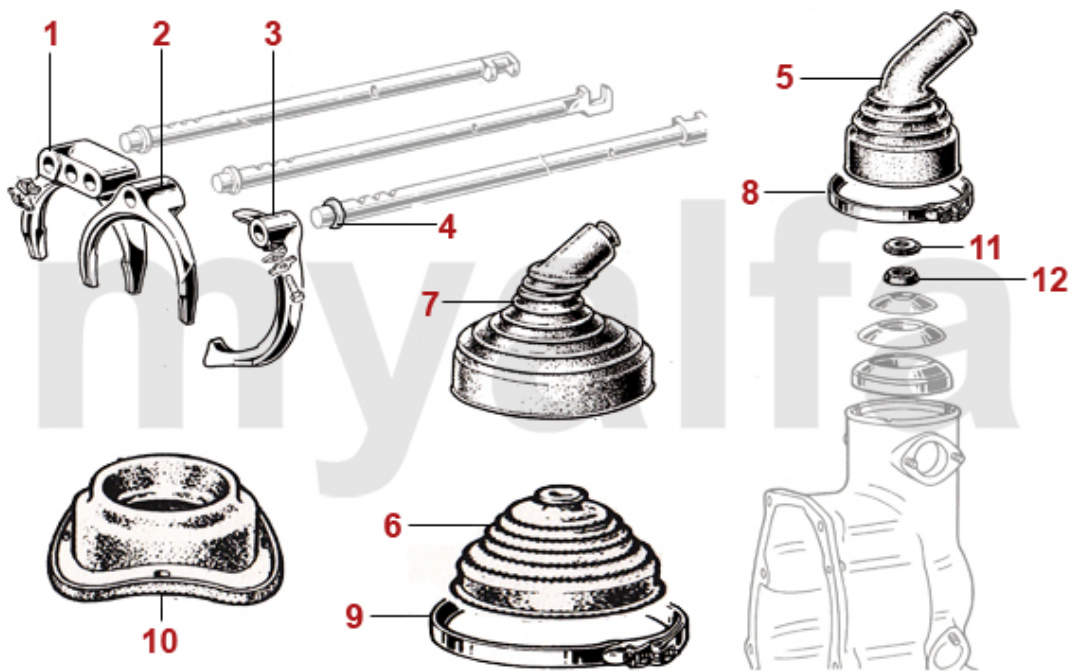

1	4130140	SHIFT FORK 1./2. GEAR, 1300-2000 ccm, 101/105/115	On request
2	4130150	SHIFT FORK 3./4. GEAR, 1300-2000 ccm, 101/105/115	DKK1,557.33
3	4130160	SHIFT FORK 5./ REVERSE GEAR	DKK587.71
4	23335018	O-RING FOR TRANSMISSION WITH OPEN BELL HOUSING	DKK23.10
5	4130040	GEARBOX RUBBER GAITER SMALL	DKK100.95
6	4130050	GEARBOX RUBBER GAITER BIG	DKK139.69
7	4130360	GEARBOX RUBBER GAITER COMBINATION	DKK249.67
8	4130620	CLAMP GEARBOX RUBBER GAITER SMALL	DKK31.29
9	4130630	CLAMP GEARBOX RUBBER GAITER BIG	DKK33.62
10	4130530	GEAR GAITER BASE TRANSMISSION TUNNEL	DKK238.68
11	4130380	GEAR LEVER METAL PLATE	DKK19.56
12	4130120	GEAR LEVER RUBBER SEAL	DKK23.47