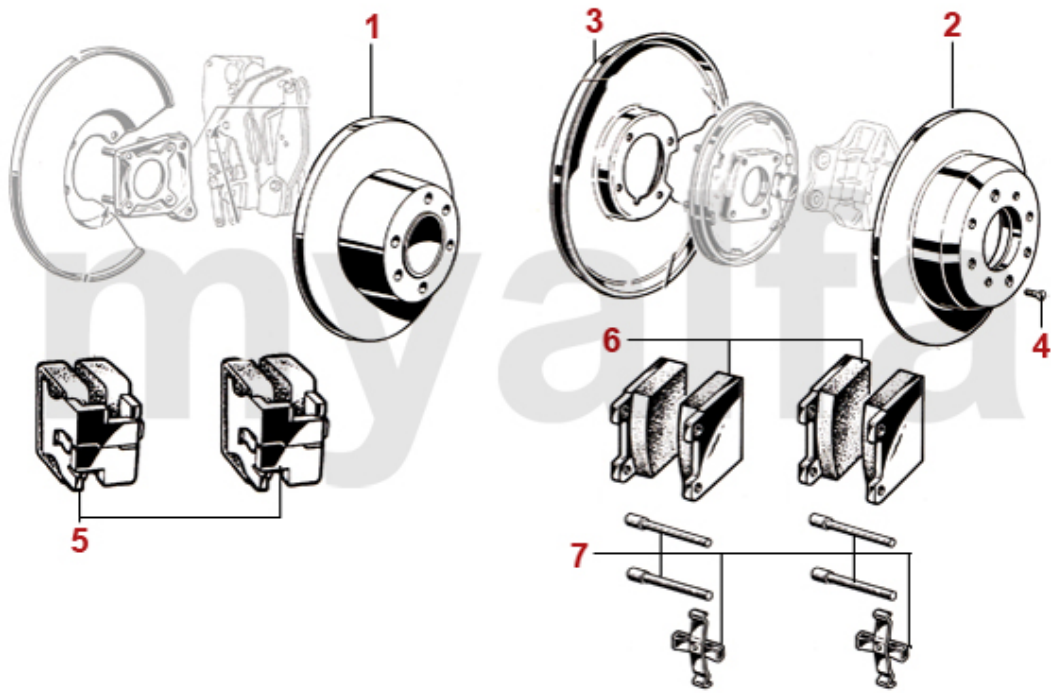

1	6101030	BRAKE DISC 1963-66 REAR, DUNLOP	DKK1,291.27
2	6100030	BRAKE DISC 1966-93 REAR	DKK508.65
2	6100090	REAR BRAKE DISC ORIGINAL EQUIPMENT QUALITY (BREMBO) 1966-93	DKK547.02
3	6630500	REAR BRAKE DISC BACKING PLATE	DKK335.72
4	6500560	CENTERING SCREW FOR BRAKE DISC/DRUM FRONT AND REAR	DKK14.90
5	6301010	BRAKE PADS REAR 1963-66, DUNLOP	DKK848.28
6	630006F	BRAKE PADS 1300-2000 1966-93 REAR, OEM QUALITY	DKK285.61
6	6300060	BRAKE PADS 1300-2000 REAR	DKK199.57
7	6500090	RETAINING PIN SET BRAKE PADS REAR	DKK74.31