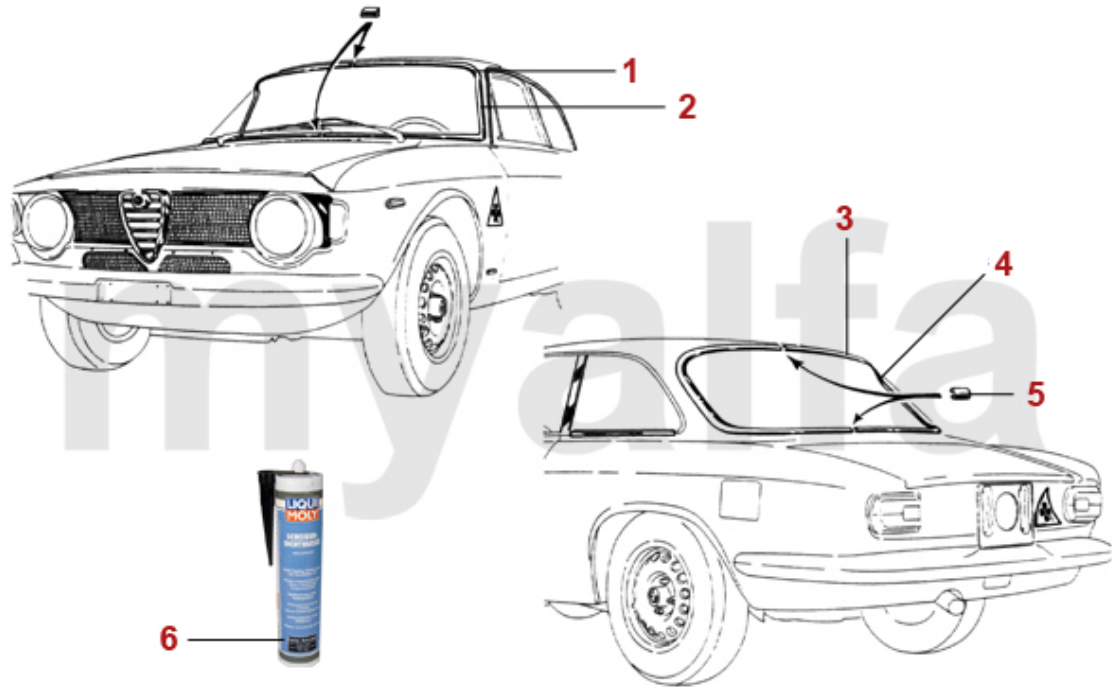

1	1610110	FRONT SCREEN RUBBER SEAL GT BERTONE	DKK743.42
2	1331830	FRONT SCREEN RUBBER SEAL INSERT GT BERTONE	DKK1,713.78
3	1610120	REAR SCREEN RUBBER SEAL GT BERTONE	DKK743.42
4	1331840	REAR SCREEN RUBBER SEAL INSERT GT BERTONE	DKK1,713.78
5	1613100	FACEPLATE FOR FRONT-/REAR SCREEN SEAL GT BERTONE	DKK155.71
6	9700070	WINDOW SEALANT 310 ml	DKK172.19