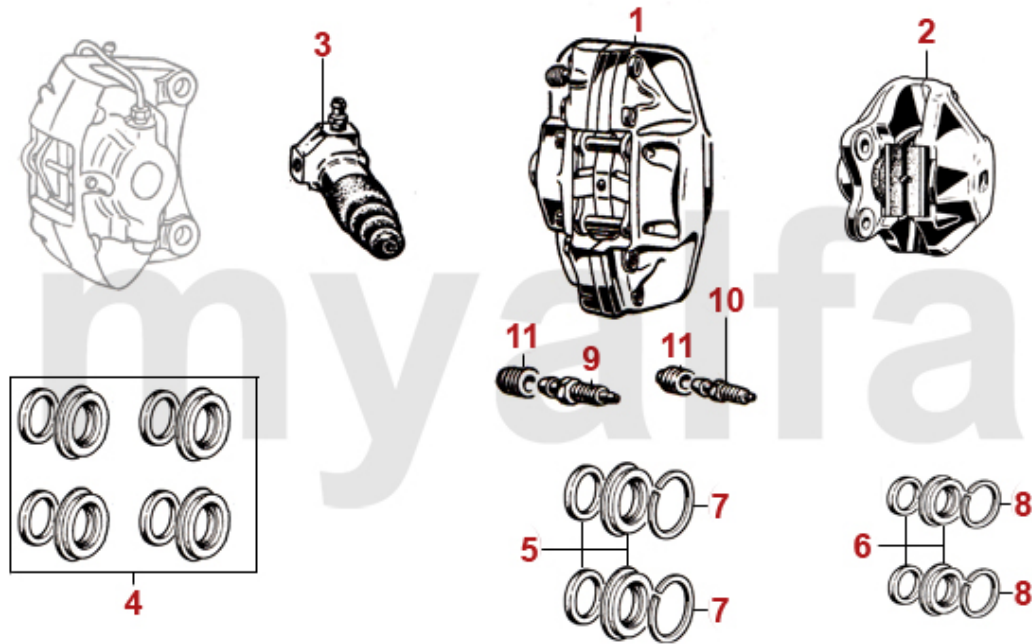

1	6610291	BRAKE CALIPER 1300-1600 1964-85 FRONT LEFT, SYSTEM ATE	DKK1,244.24
1	6610292	BRAKE CALIPER 1300-1600 1964-85 FRONT RIGHT, SYSTEM ATE	DKK1,244.24
1	6610301	BRAKE CALIPER 1750-2000, 1600 1986-93 SYSTEM ATE, FRONT LEFT	DKK1,244.24
1	6610302	BRAKE CALIPER 1750-2000, 1600 1986-93 SYSTEM ATE, FRONT RIGHT	DKK1,244.24
2	6610511	BRAKE CALIPER 1300-2000 SYSTEM ATE, REAR LEFT	DKK1,244.24
2	6610512	BRAKE CALIPER 1300-2000 SYSTEM ATE, REAR RIGHT	DKK1,244.24
3	6730771	WHEEL BRAKE CYLINDER 1300/1600 SYSTEM DUNLOP, REAR LEFT	DKK696.48
3	6730772	WHEEL BRAKE CYLINDER 1300/1600 SYSTEM DUNLOP, REAR RIGHT	DKK696.48
4	6621080	REPAIR KIT BRAKE CALIPERS FRONT DUNLOP	DKK461.71
5	6770370	BRAKE CALIPER REBUILD KIT FRONT ATE	DKK176.84
5	6770360	BRAKE CALIPER REBUILD KIT FRONT ATE PREMIUM	DKK171.35
6	6770380	BRAKE CALIPER REBUILD KIT 1964-66 ATE (30 mm), PREMIUM	DKK461.71
6	6770420	BRAKE CALIPER REBUILD KIT 1967-93 REAR ATE, 38mm PISTONS	DKK186.25
6	6770410	BRAKE CALIPER REBUILD KIT REAR 1967-93 ATE, 38mm PISTONS, PREMIUM	DKK171.35
7	6770750	STEEL SPRING CLIP DUST SEAL FRONT BRAKE CALIPER	DKK21.88
8	6770740	STEEL SPRING CLIP DUST SEAL REAR BRAKE CALIPER 38 mm PISTON	DKK21.88
9	6730810	BRAKE PISTON 1300-1600 SYSTEM DUNLOP, FRONT - 105	DKK743.42
10	6730820	REPAIR KIT BRAKE CALIPERS 1300-1600 SYSTEM DUNLOP, FRONT - 105	DKK4,061.46
10	6770450	FRONT BRAKE CALIPER REBUILD KIT WITH PISTONS, SYSTEM ATE, FOR ONE CALIPER	DKK371.76
10	6770460	REAR BRAKE CALIPER REBUILD KIT WITH PISTONS, SYSTEM ATE 38mm, FOR ONE CALIPER	DKK383.49
11	6620550	BLEEDER SCREW BRAKE CALIPER 1300/1600 FRONT/ 1300-2000 REAR, SYSTEM ATE	DKK61.46