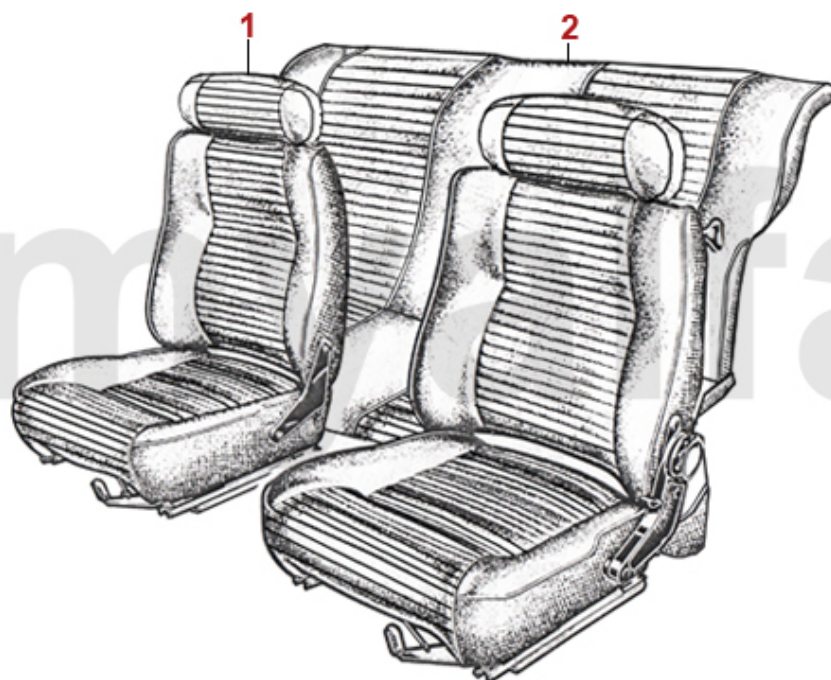

1974-76 1300-1600 GT Junior

1	1703043	SEAT COVER 2000 GTV, VINYL SKAI CINGHIALE 576	DKK2,105.09
1	1703053	SEAT COVER 2000 GTV, VINYL SKAI SAND BEIGE 575	DKK2,339.86
1	1700703	SEAT COVER GTV 2000, VINYL SKAI BLACK	DKK2,152.03
2	1703063	REAR SEAT COVER 2000 GTV, VINYL SKAI CINGHIALE 576	DKK2,731.08
2	1703073	REAR SEAT COVER 2000 GTV, VINYL SKAI SAND BEIGE 575	DKK2,689.64
2	1700763	REAR SEAT COVER 2000 GTV, VINYL SKAI BLACK	DKK2,261.63