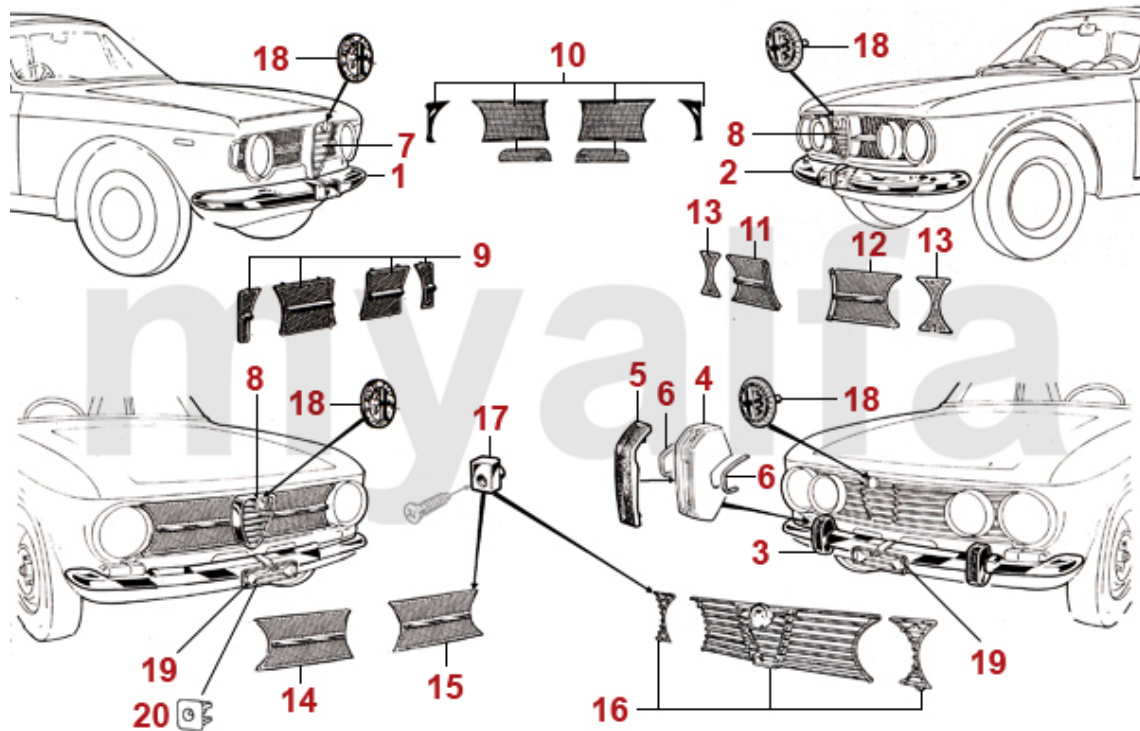

1	1310210	BUMPER GT BERTONE SERIES 1 FRONT (WITH EMBELLISHERS)	DKK7,027.40
2	1310240	BUMPER GT BERTONE 1750 SERIES 1 FRONT	On request
3	1310220	BUMPER GT BERTONE FRONT WITH BRACKET AND OVERRIDERS	DKK7,027.40
3	1310290	BUMPER GT BERTONE FRONT WITHOUT OVERRIDERS	DKK6,088.33
4	1371310	SET OF BUMPER HORNS GT BERTONE	DKK1,087.79
5	1371380	OVER RIDER RUBBER GIULIA / GT BERTONE	DKK226.20
6	1371370	SET OF RUBBER BASES OVER RIDERS GIULIA / GT BERTONE / BERLINA	DKK77.48
7	1320350	CENTRE HEART SERIES 1	DKK2,809.40
7	1320360	CENTRE HEART 1300 - 1600 GTA (V2A)	DKK2,183.32
8	1320340	CENTRE HEART GT BERTONE SERIES 2 1300-1750	DKK2,328.13
9	1321710	FRONT GRILLE SET GTC	On request
10	1320180	GTA MESH GRILLES SET 5 PIECES	DKK4,030.17
11	1320311	FRONT GRILLE GT BERTONE 1750 LEFT	DKK931.25
12	1320312	FRONT GRILLE GT BERTONE 1750 RIGHT	DKK931.25
13	1321720	FRONT GRILLE SET GT BERTONE 1750 BETWEEN THE HEADLIGHTS	DKK618.26
14	1320321	FRONT GRILLE GT BERTONE 1300/1600 1970-74 LEFT	DKK853.03
15	1320322	FRONT GRILLE GT BERTONE 1300/1600 1970-74 RIGHT	DKK853.03
16	1320290	FRONT GRILLE GT BERTONE 2000	DKK2,793.75
17	1370300	CLIP FOR FIXING SCREWS FRONT GRILLE GIULIA / GT BERTONE	DKK15.27
18	1360010	BADGE 55 mm Alfa Romeo	DKK234.40
18	1360020	BADGE 55 mm Alfa Romeo MILANO	DKK234.40
19	1331350	FRONT NUMBER PLATE MOUNT GT BERTONE, POLISHED STAINLESS STEEL	DKK766.88
20	1330080	CLIP FOR FRONT NUMBER PLATE MOUNT GT BERTONE	DKK14.90