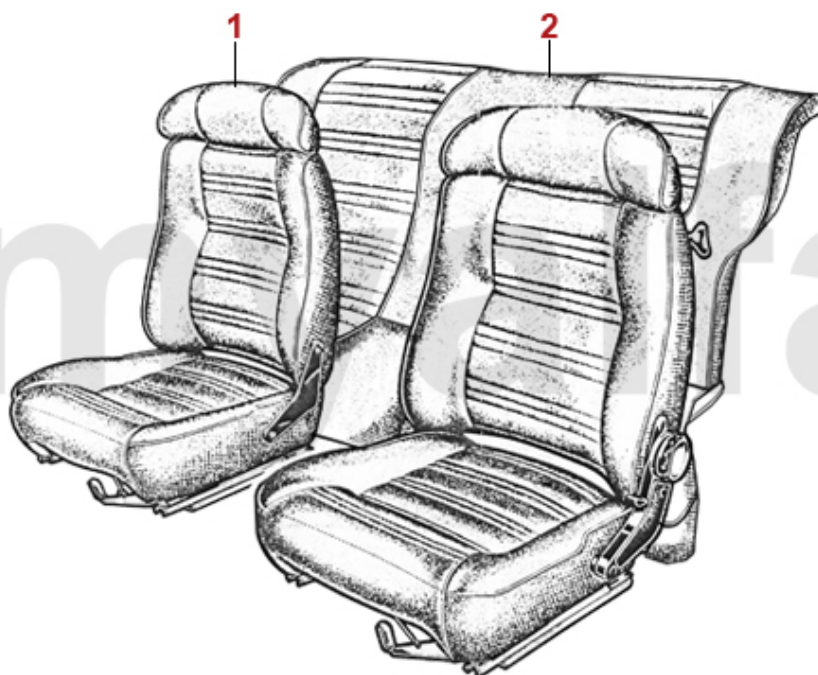

1969-73 1750 GT Veloce

1	1703000	SEAT COVER 1750 GTV 2nd SERIES, VINYL SKAI CINGHIALE 576/577	DKK2,105.09
1	1702990	SEAT COVER GT BERTONE 1750 SERIES 2 FRONT VINYL SKAI BLACK	DKK2,105.09
1	1704140	SEAT COVER 1750 2nd SERIES VINYL SKAI BLACK 572/660	DKK2,965.94
2	1703030	REAR SEAT COVER GT BERTONE 1750 SERIES 2, VINYL SKAI BROWN 574	DKK3,482.41
2	1703020	REAR SEAT COVER 1750 GTV 2nd SERIES, VINYL SKAI BLACK	DKK3,482.41
2	1704170	REAR SEAT COVER BERTONE 1750 GTV 2.SERIES, VINYL SKAI, BLACK 572/660	DKK4,922.31