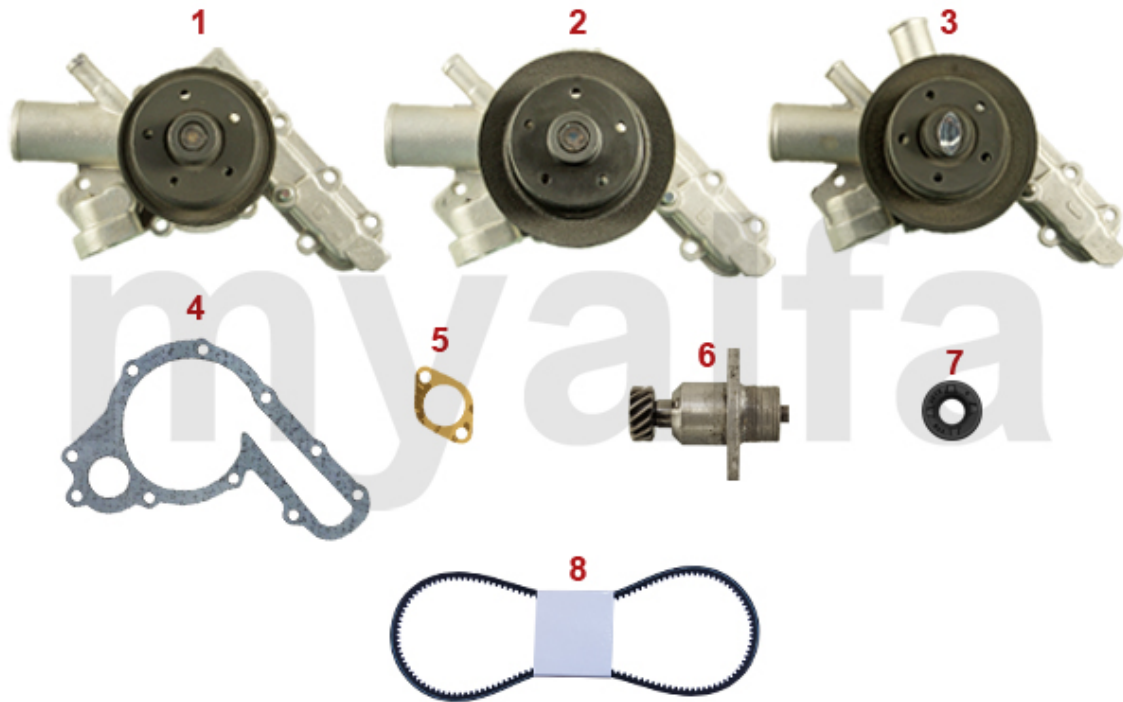

1	2620490	WATERPUMP 1300 (105) -1600 (101, 105) 2 HOSE CONNECTIONS SMALL PULLEY (94mm)	DKK820.90
2	2620500	WATER PUMP 1300-1750 2 CONNECTIONS, LARGE PULLEY (110 mm)	DKK766.88
3	2620510	WATER PUMP 1600-2000 3 CONNECTIONS / MECHANICAL REV COUNTER ::: PULLEY (110 mm) ::: FITTED ON CARS WITH ALTERNATOR :::	DKK703.56
4	2330470	WATERPUMP GASKET - 105, 115, 101 1600 - FOR MECHANICAL REV-COUNTER	DKK44.61
5	2330710	GASKET REV COUNTER ALIGNMENT	DKK22.72
6	8600010	REV COUNTER GEAR	On request
7	4130440	OIL SEAL SPEEDOMETER DRIVE / REV COUNTER DRIVE 8 x 16 x 7	DKK69.66
8	2702140	V-BELT 9.5x725 DYNAMO GENERATOR	DKK89.96
8	2700700	V-BELT 9.5x825	DKK69.66
8	2700690	V-BELT 10 x 813	DKK86.05
9	4210110	TOP DEAD POINTER FOR CRANK PULLAY 105mm DIAMETER, MARK 1	DKK108.77
10	4210100	TOP DEAD POINTER FOR CRANK PULLAY 125mm DIAMETER, MARK 2	DKK108.77