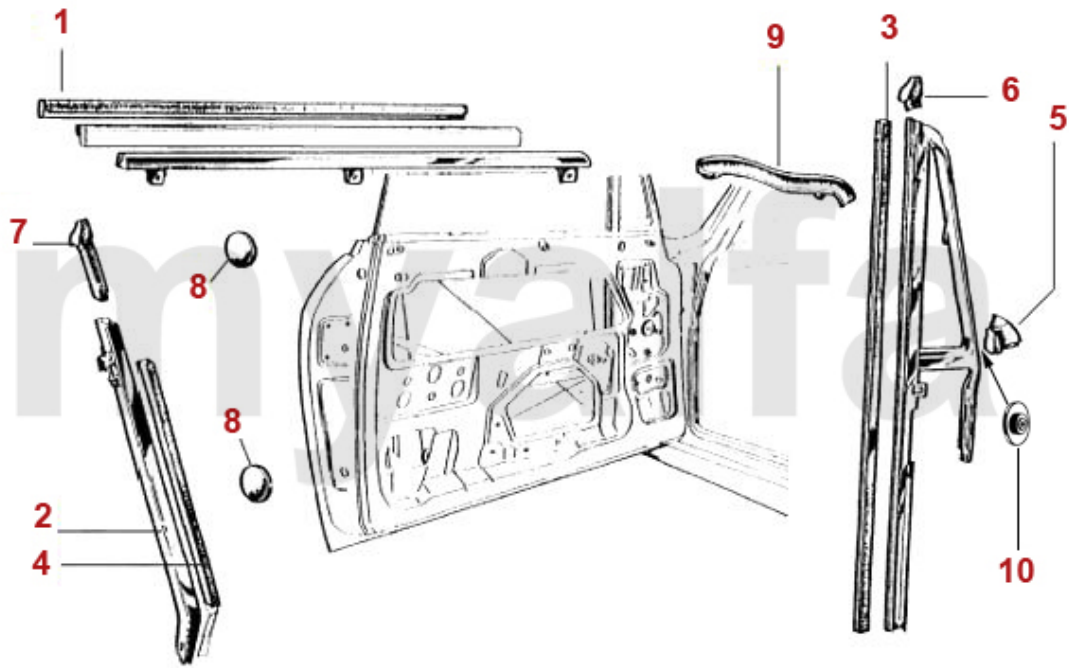

1	1610200	HORIZONTAL WINDOW FELT 100 cm	DKK123.67
2	1610190	SET DOOR GLASS CHANNELS GT BERTONE REAR	DKK745.00
3	1610170	DOOR GLASS CHANNEL FELT GT BERTONE FRONT	DKK58.67
4	1610180	DOOR GLASS CHANNEL FELT GT BERTONE REAR	DKK36.78
5	1630211	QUARTER LIGHT TO DOOR SEAL GT BERTONE LEFT	DKK75.90
5	1630212	QUARTER LIGHT TO DOOR SEAL GT BERTONE RIGHT	DKK75.90
6	1631091	QUARTER LIGHT TOP FINISHING SEAL GT BERTONE LEFT	DKK73.57
6	1631092	QUARTER LIGHT TOP FINISHING SEAL GT BERTONE RIGHT	DKK73.57
7	1610130	SET QUARTERLIGHT SEALS GT BERTONE	DKK1,009.48
8	1630221	DOOR GLASS CHANNEL END SEAL GT BERTONE LEFT	DKK108.77
8	1630222	DOOR GLASS CHANNEL END SEAL GT BERTONE RIGHT	DKK108.77
9	1630230	DOOR BUNG GT BERTONE REAR BIG	DKK22.72
10	1630980	OUTER DOOR HANDLE RUBBER GT BERTONE	DKK48.52
11	1620951	FRONT OF DOOR RAIN SEAL GT BERTONE LEFT	DKK93.13
11	1620952	FRONT OF DOOR RAIN SEAL GT BERTONE RIGHT	DKK93.13
12	1760690	FASTENING SCREW FOR REAR WINDOW RAIL	DKK63.42
13	1760680	ADJUSTING SCREW FOR QUARTERLIGHT FRAME FROM 1963 UP TO 1977	DKK152.63
14	1760700	FASTENING SCREW FOR QUARTERLIGHT FRAME	DKK63.42