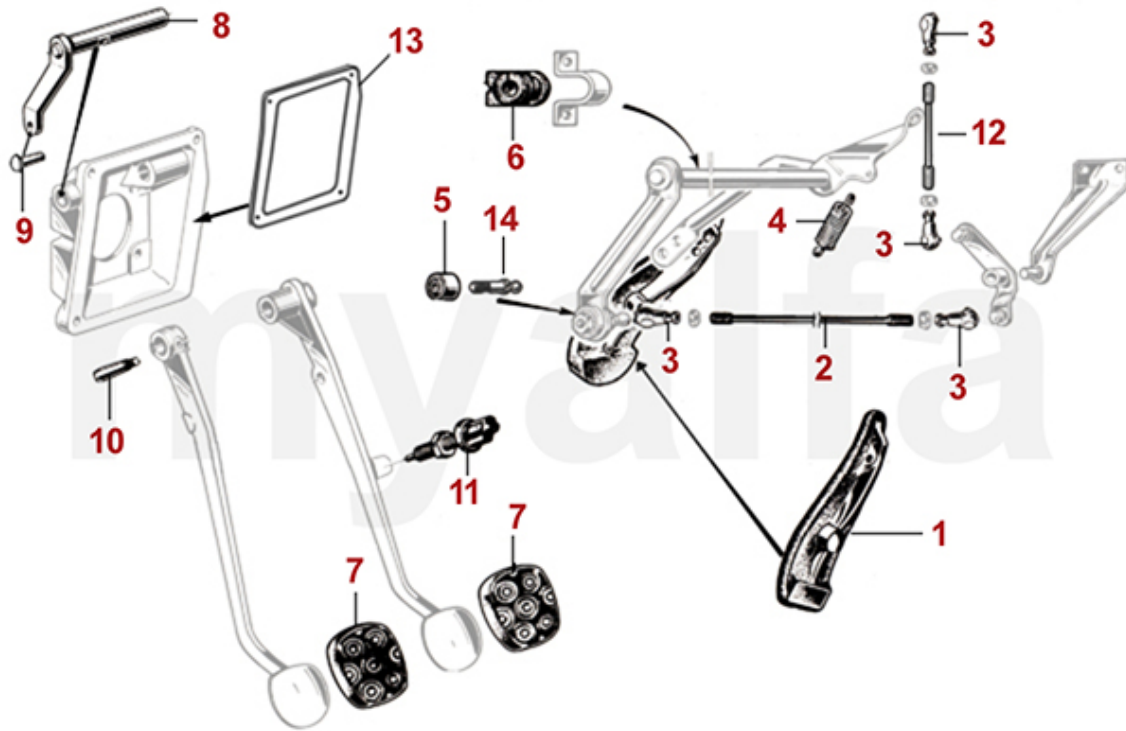

1	1701100	ACCELERATOR PEDAL STANDING PEDALS	DKK367.84
1	1700770	ACCELERATOR PEDAL HANGING PEDALS	DKK352.20
2	2521320	ADJUSTABLE ACCELERATOR ROD, LONG	DKK172.19
3	2521310	METAL THROTTLE ROD END	DKK30.92
4	1191760	RETURN SPRING ACCELERATOR LINKAGE	DKK69.66
5	2522160	BUSH ACCELERATOR LINKAGE 105/115/116, CLUTCH LINKAGE, CARBURETTOR STUD 750/101	DKK36.78
6	2521740	ACCELERATOR RUBBER MOUNT (SET)	DKK74.31
7	1700100	BRAKE / CLUTCH PEDAL RUBBER (SET 2 PC)	DKK77.48
8	4390240	CLUTCH PIVOT SHAFT HANGING PEDALS	DKK743.42
9	4390250	BOLT CLUTCH PIVOT SHAFT / CLUTCH MASTER CYLINDER HANGING PEDALS	DKK36.41
10	4390260	CLAMP CLUTCH PEDAL / PIVOT SHAFT HANGING PEDALS	DKK66.49
11	8630410	BRAKE LIGHT SWITCH MECHANICAL AT BRAKE PEDAL	DKK100.95
12	2521330	ADJUSTABLE THROTTLE ROD SHORT	DKK108.77
13	1630060	RUBBER SEAL FOR PEDAL BOX , HANGING PEDALS	DKK171.44
14	2520010	BALL JOINT FOR THROTTLE ROD	DKK69.66