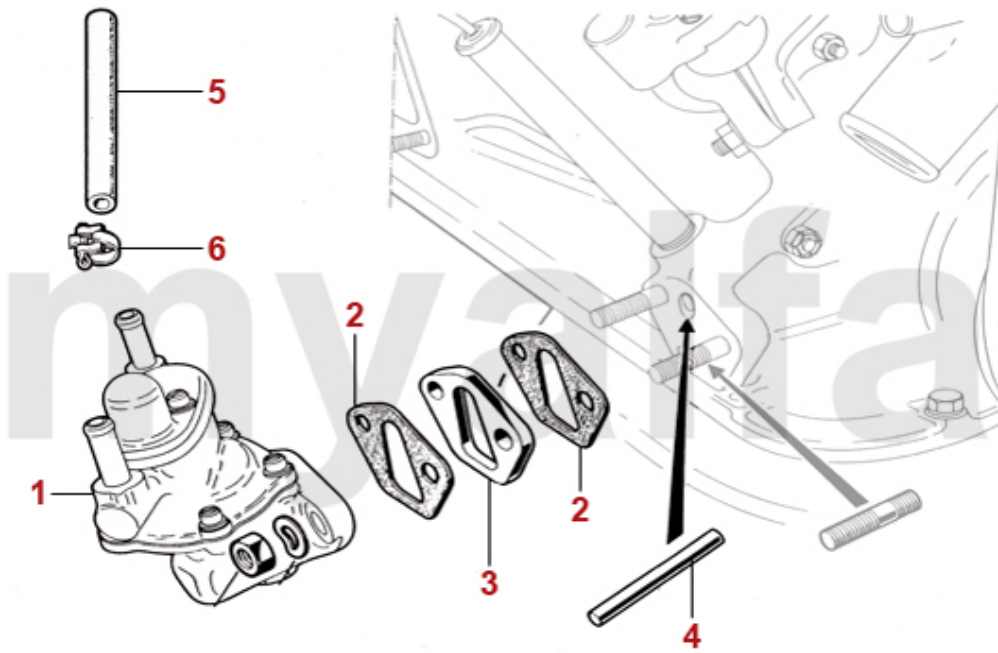

1	2530100	FUEL PUMP CARBURETTOR MODELS	DKK382.65
2	2330480	FUEL PUMP GASKET	DKK18.81
3	2330490	PLASTIC SPACER FUEL PUMP	DKK38.37
4	2530300	FUEL PUMP ROD SERIES 2	On request
5	2571510	FUEL HOSE 8mm ,1m CUT PIECE	DKK58.67
5	2572150	FUEL HOSE 8mm ,STAINLESS STEEL 1m CUT PIECE	DKK61.84
6	2570310	FUEL HOSE CLAMP	DKK10.99