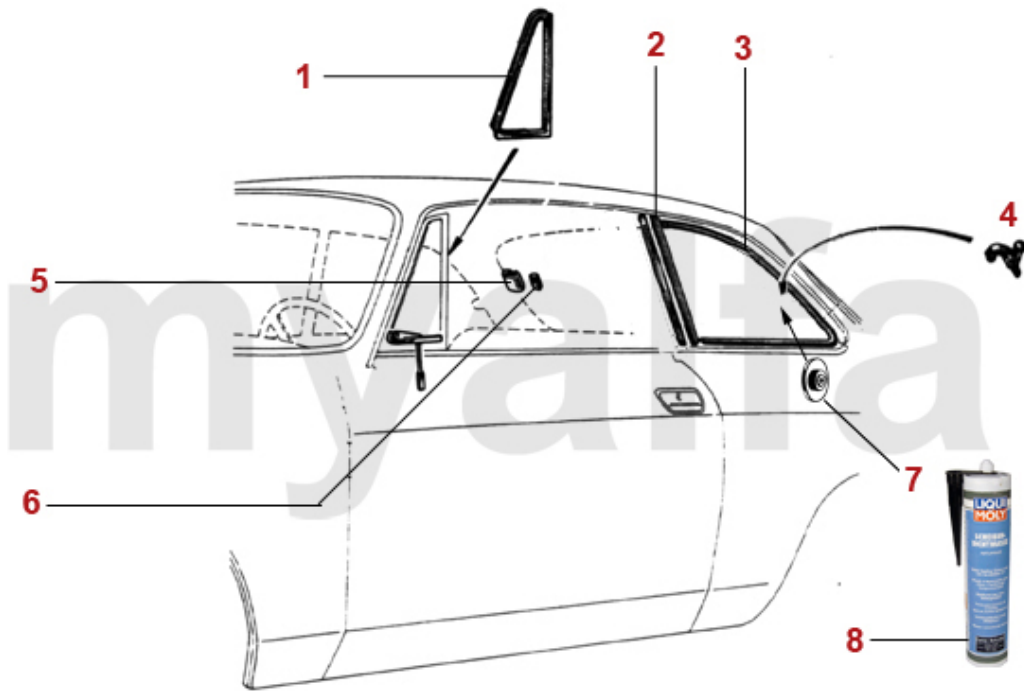

1	1610130	SET QUARTERLIGHT SEALS GT BERTONE	DKK1,009.48
2	1611300	REAR SIDE WINDOW FRONT SEAL GT BERTONE	DKK147.88
3	1610140	REAR SIDE WINDOW SEAL GT BERTONE	DKK230.86
4	1760050	SET BACKINGS FOR FRONT QUARTER WINDOW HINGE GT BERTONE	DKK69.66
5	1761890	SET REAR SIDE WINDOW CATCHES GT BERTONE	DKK1,322.56
6	1761880	REAR SIDE WINDOW CATCH BUTTON GT BERTONE	DKK168.28
7	1761820	SET BACKING FOR REAR QUARTER WINDOW HANDLE GT BERTONE	DKK69.66
8	1760090	ENDPIECE FOR INNER QUARTERLIGHT TRIM GT BERTONE	DKK1,009.48
9	1610940	METAL CLIP FOR RUBBER HINGES REAR SIDE WINDOW GT BERTONE B-PILLAR	DKK33.62
10	1611460	REAR SIDE WINDOW RUBBER HINGE GT BERTONE	DKK35.20
11	1760070	SET HOLDERS FOR QUARTERLIGHT GT BERTONE	DKK1,682.49
12	9700070	WINDOW SEALANT 310 ml	DKK172.19