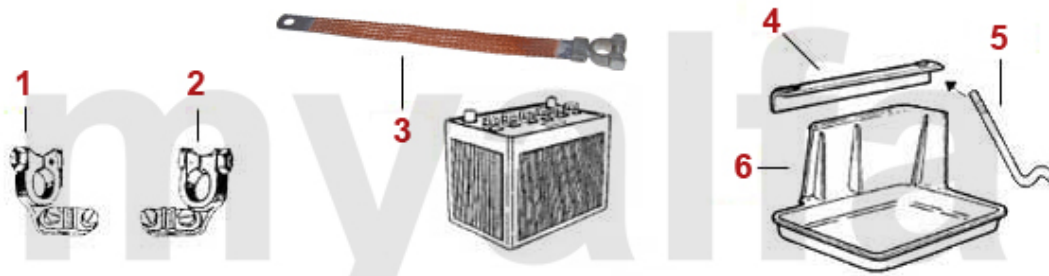

1	8701100	TERMINAL CLAMP PLUS	DKK38.37
2	8701110	TERMINAL CLAMP MINUS	DKK34.46
2	8701130	BATTERY SWITCH / MASS POLE CLAMP	DKK61.84
3	8701840	GROUND STRAP WITH TERMINAL CLAMP	DKK194.07
4	1190270	BATTERY CLAMP	DKK155.71
5	1190260	THREADED ROD (SET 2 PCS) WITH WING NUT FOR BATTERY BRACKET, STAINLESS STEEL	DKK179.17
6	1190250	BATTERY TRAY PLASTIC CARBURETTOR MODELS	DKK285.61