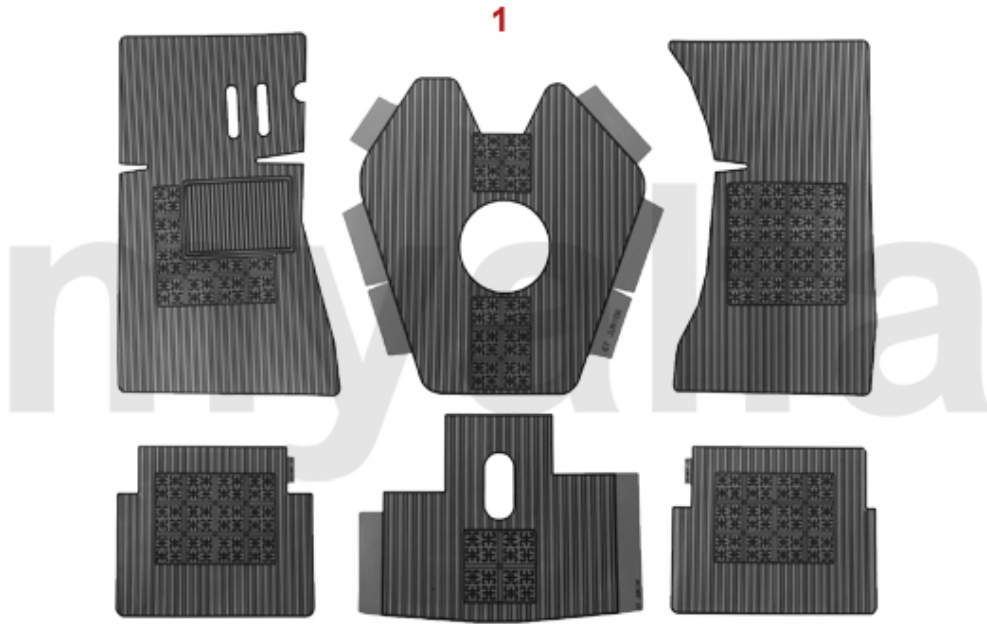

1	1791100	RUBBER FLOORMAT SET GT BERTONESTANDING PEDALS, 1963-69 RED/BLACK	DKK2,026.87
1	1791110	RUBBER FLOORMAT SET GT BERTONESTANDING PEDALS, 1963-69 OCRA/BLACK	DKK1,767.79