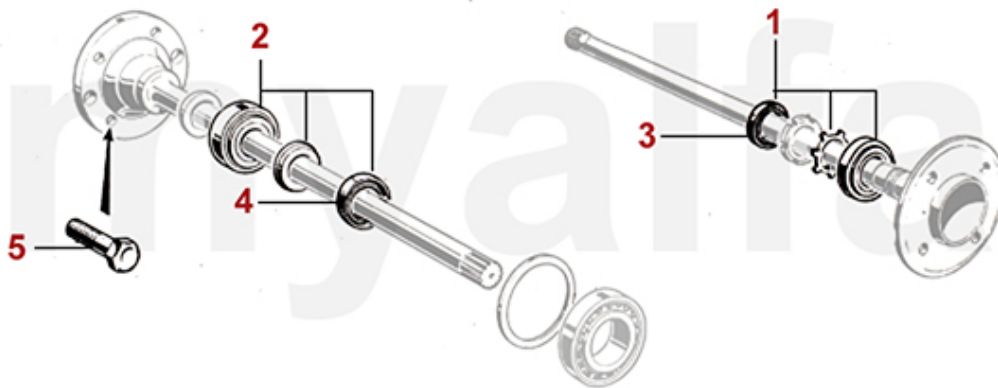

1	5441550	WHEEL BEARING KIT REAR 1964-72 WITH TAB WASHER	DKK543.11
2	5441560	WHEEL BEARING KIT REAR 1972-93 WITH SHRINK RING	DKK495.33
2	5441570	SKF WHEEL BEARING SET 1972-93	DKK899.96
3	2330270	OIL SEAL WHEEL BEARING REAR 750/101, 105 1300-1750 1962-72 52/30/10	DKK114.26
4	2330280	OIL SEAL WHEEL BEARING REAR 1300-2000 1972-93 52/34/10	DKK74.31
5	5740862	WHEEL STUD RIGHT HAND THREAD 105 REAR UP TO 1972, 750/101/102/106 REAR AND FRONT	DKK114.26
5	5740850	REAR WHEEL BOLT RIGHT HAND THREAD FROM YEAR 1972 105/115	DKK50.10