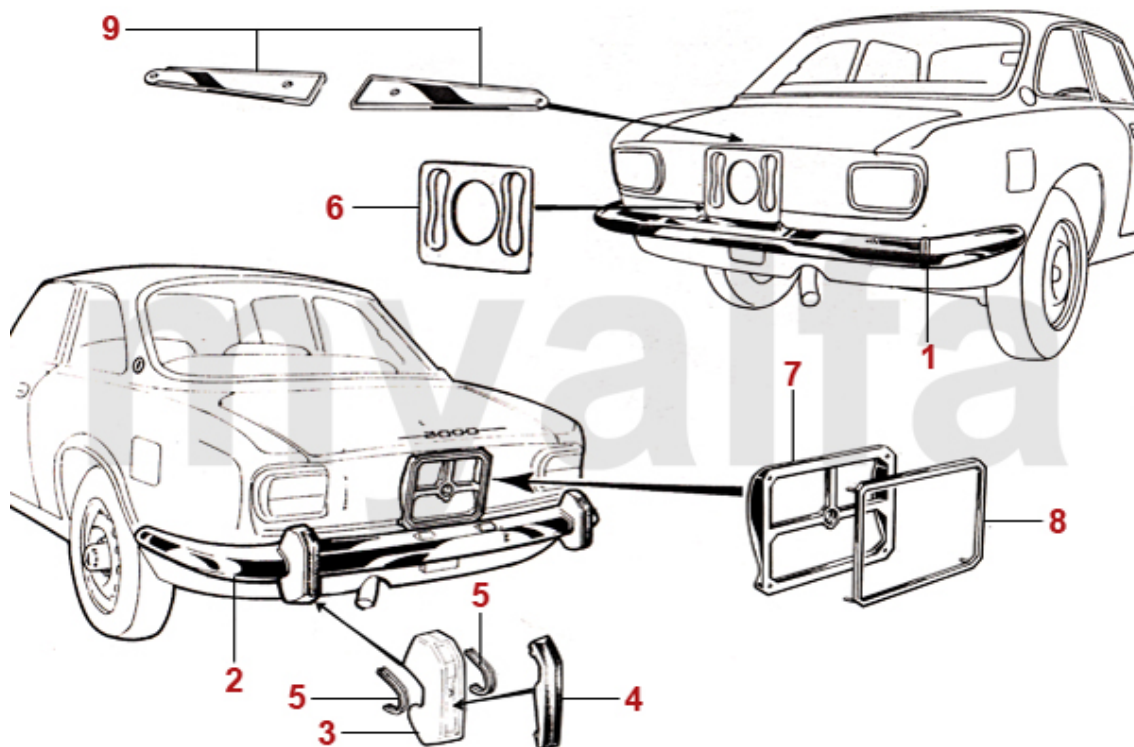

1	1310250	BUMPER GT BERTONE SERIES 1 REAR (WITH EMBELLISHERS)	DKK7,027.40
1	1310070	BUMPER SPRINT GT/GTC/GTA, REAR (WITHOUT EMBELLISHERS)	DKK7,027.40
2	1310260	BUMPER GT BERTONE REAR WITHOUT OVERRIDERS	DKK6,088.33
3	1371310	SET OF BUMPER HORNS GT BERTONE	DKK1,087.79
4	1371380	OVER RIDER RUBBER GIULIA / GT BERTONE	DKK226.20
5	1371370	SET OF RUBBER BASES OVER RIDERS GIULIA / GT BERTONE / BERLINA	DKK77.48
6	1331310	REAR NUMBERPLATE MOUNTING PLATE GT BERTONE, STAINLESS STEEL POLISHED	DKK1,322.56
7	1331740	REAR NUMBER PLATE MOUNT GT BERTONE PLASTIC	DKK601.77
8	1331380	REAR NUMBER PLATE FRAME GIULIA /GT BERTONE, STAINLESS STEEL	DKK234.02
9	1171360	STAINLES STEEL TRUNK TRIM SET (2pc) GT BERTONE LEFT/RIGHT	DKK625.24