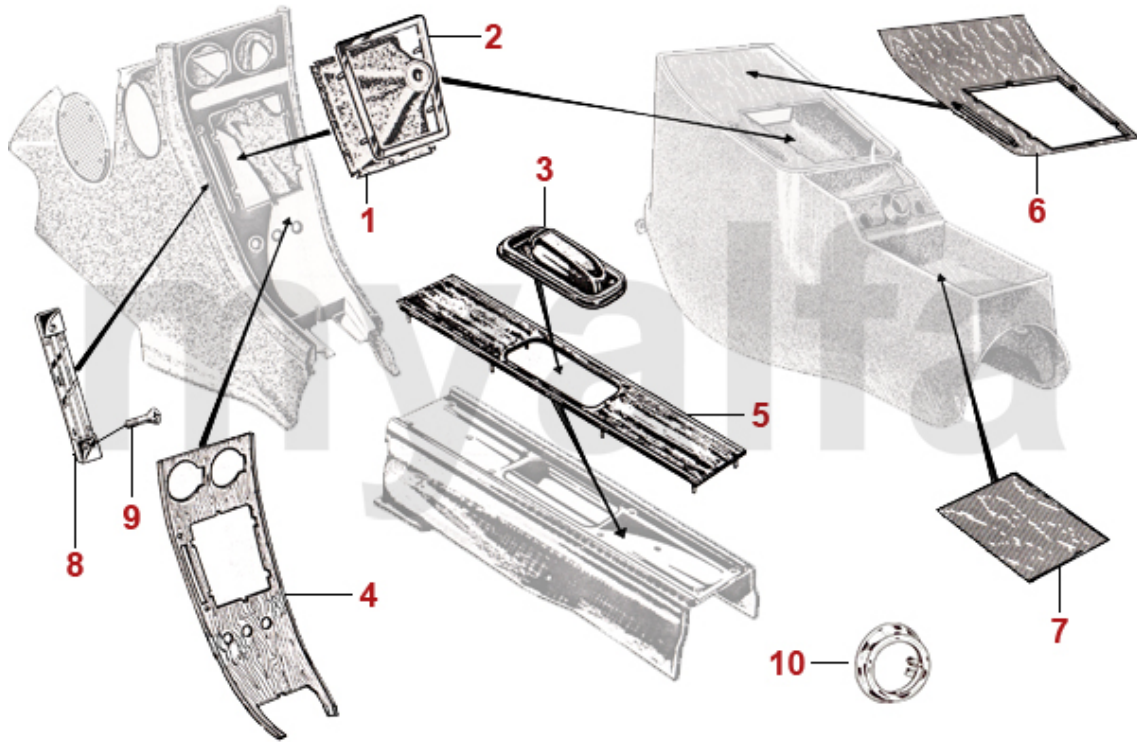

1	1730090	GEAR LEVER GAITER WITHOUT CONSOLE LEATHER BLACK	DKK461.71
1	1730110	GEAR LEVER GAITER WITH CONSOLE 1964-86, LEATHER BLACK	DKK461.71
1	1730040	GEAR LEVER GAITER GT BERTONE 2000, LEATHER BLACK	DKK461.71
1	1730060	GEAR LEVER GAITER GT BERTONE 1750, LEATHER BLACK	DKK461.71
1	1714010	GEAR LEVER COVER GIULIA, GT BERTONE, SPIDER W/O CENTER CONSOLE SKAY BLACK	DKK226.95
2	1761750	CHROME FRAME FOR SHIFT COVER 1750	DKK645.64
2	1762000	CHROME FRAME FOR SHIFT COVER 2000	DKK539.94
3	1762530	HANDBRAKE GAITER GIULIA/GT BERTONE (NOT 1750) LEATHER BLACK	DKK547.02
3	1762540	HANDBRAKE GAITER GT BERTONE 1750 LEATHER BLACK	DKK578.31
3	1761150	RUBBER HANDBRAKE GAITER GT BERTONE 1750	DKK539.94
4	1760600	VENEER CONSOLE GT BERTONE 1750	DKK931.25
5	1760590	VENEER LOWER CONSOLE TRAY GT BERTONE 1750	DKK493.00
6	1760560	VENEER CONSOLE GT BERTONE 2000	DKK774.71
7	1760570	VENEER LOWER CONSOLE TRAY GT BERTONE 2000	DKK305.17
8	1731230	HEATER FASCIA PANEL CHROME GIULIA / GT BERTONE / SPIDER 1970-85 WITH CONSOLE	DKK207.39
8	1731270	HEATER CONTROL END KNOB 1969-85 BLACK PLASTIC	DKK35.20
8	1731620	HEATER CONTROL END KNOB 1969-85 CHROMED	DKK74.31
8	1731390	HEATER FASCIA PANEL CHROME GT BERTONE	On request
9	1731750	SCREW (2 PCS) HEATER FASCIA PANEL	DKK22.72
10	8510310	CHROME TRIM SMALL INSTRUMENTS	DKK207.39
11	1731550	CONSOLE ASHTRAY GT BERTONE FROM 1963 UP TO 1969, SPIDER 1600 FROM 1966 UP TO 1967	DKK743.42