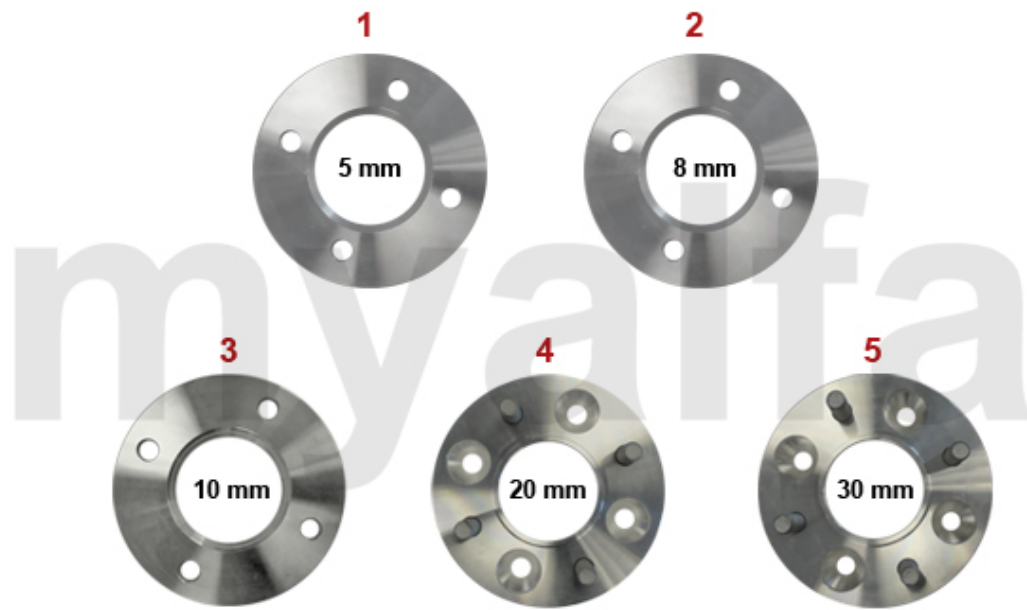

1	5742620	WHEEL SPACERS 2x5mm	DKK461.71
2	5742630	WHEEL SPACERS 2x8mm	DKK539.94
3	5742000	WHEEL SPACERS 2x10mm, STEEL WHEELS ONLY	DKK618.26
4	5741980	WHEEL SPACERS 2x20mm	DKK1,479.01
5	5741990	WHEEL SPACERS 2x30mm	DKK1,713.78