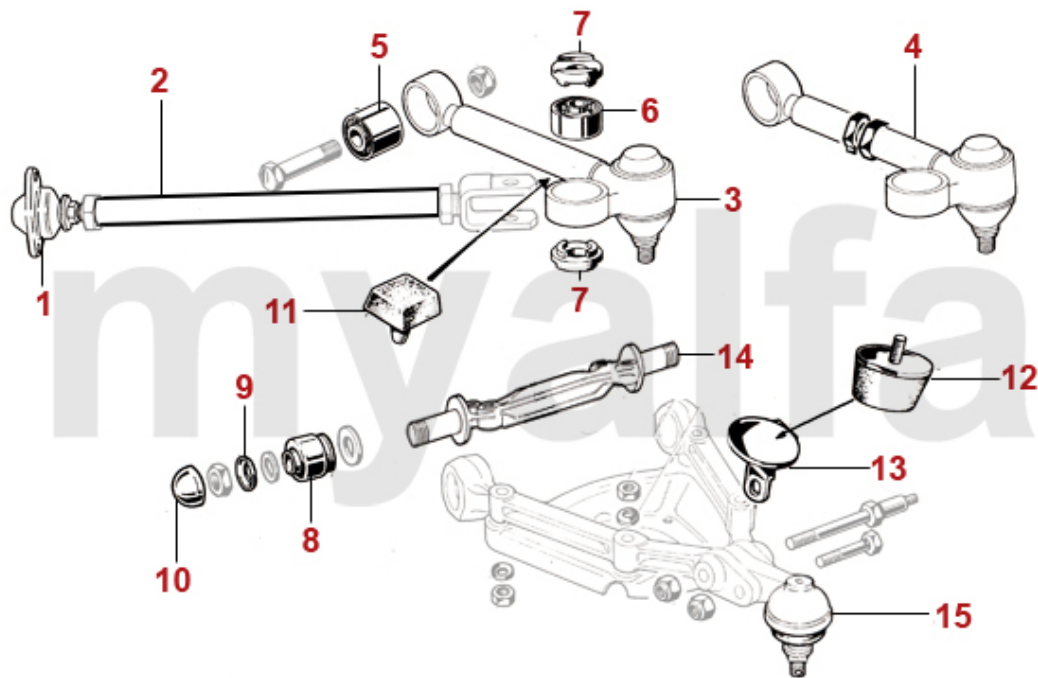

1	5340220	CASTOR ARM BALL JOINT	DKK265.31
2	5340200	CASTOR ARM WITHOUT BALL JOINT	DKK280.96
3	5330191	TOP SUSPENSION ARM LEFT WITH BUSHINGS WITHOUT CAP CASTOR ARM BUSH	DKK703.56
3	5330181	TOP SUSPENSION ARM LEFT GIULIA TI UP TO VIN: 645000 GTJ 1300 UP TO VIN: 862000	DKK794.26
3	5330192	TOP SUSPENSION ARM RIGHT WITH BUSHINGS WITHOUT CAP CASTOR ARM BUSH	DKK703.56
3	5330182	TOP SUSPENSION ARM RIGHT GIULIA TI UP TO VIN: 645000 GTJ 1300 UP TO VIN: 862000	DKK794.26
4	5331650	SET ADJUSTABLE TOP ARMS WITH BUSHINGS WITHOUT CASTOR ARM BUSH	On request
4	5331651	ADJUSTABLE TOP ARM LEFT WITH BUSHINGS WITHOUT CAP CASTOR ARM BUSH	DKK1,193.40
4	5331652	ADJUSTABLE TOP ARM RIGHT WITH BUSHINGS WITHOUT CAP CASTOR ARM BUSH	DKK1,193.40
5	5350200	TOP ARM INNER BUSH	DKK93.13
6	5340640	CASTOR ARM BUSH 19 mm HIGH	DKK70.40
6	5340210	CASTOR ARM BUSH 23 mm HIGH	DKK90.80
7	5350460	SPACER (SET) FOR CASTOR ARM BUSH 19mm	DKK61.84
8	5350240	BOTTOM WISHBONE BUSH	DKK349.03
9	5191150	TAB WASHER BOTTOM WISHBONE BUSH	DKK38.37
10	5190680	WISHBONE BUSH END CAP	DKK54.01
11	5190260	UPPER BUMP STOP 1969-93	DKK69.66
11	5190560	SET UPPER BUMP STOP FRONT 1962-68	DKK403.05
12	5190580	LOWER BUMP STOP FRONT WITH BOLT	DKK132.24
13	5521191	BUMP STOP PLATE LEFT	On request
13	5521192	BUMP STOP PLATE RIGHT	On request
14	5331120	WISHBONE USED	On request
15	5330230	BOTTOM BALL JOINT	DKK277.79