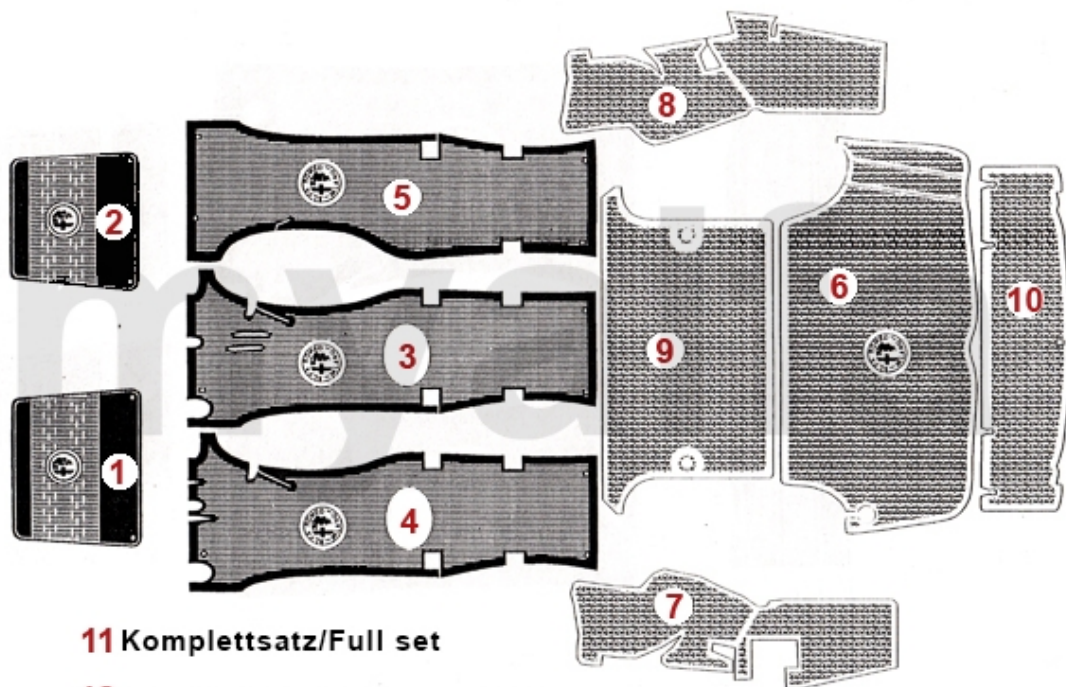

11 Komplettsatz/Full set

12 Kofferraumsatz/Full trunk set

1	1791701	RUBBER FLOOR MAT GT BERTONE 1750/2000 LEFT	DKK696.48
2	1791702	RUBBER FLOOR MAT GT BERTONE 1750/2000 RIGHT	DKK696.48
3	1791721	RUBBER FLOOR MAT GT BERTONE LEFT STANDING PEDALS	DKK923.43
4	1791731	RUBBER FLOOR MAT GT BERTONE LEFT HANGING PEDALS	DKK923.43
5	1791732	RUBBER FLOOR MAT GT BERTONE RIGHT	DKK923.43
6	1791710	RUBBER MAT BOOT FLOOR PANEL GT BERTONE BLACK	DKK1,792.10
7	1791961	RUBBER MAT TRUNK GT LEFT BLACK	DKK1,424.25
8	1791962	RUBBER MAT TRUNK GT RIGHT BLACK	DKK1,424.25
9	1791970	RUBBER MAT TRUNK GIULIA / GT BERTONE FRONT BLACK	DKK1,244.24
10	1791980	RUBBER MAT REAR PANEL GT BERTONE BLACK	DKK939.07
11	1791820	SET RUBBER MATS GT BERTONE STANDING PEDALS BLACK 7 PIECES	DKK7,395.24
11	1792000	SET RUBBER MATS GT BERTONE HANGING PEDALS BLACK 7 PIECES	DKK7,395.24
12	1793730	SET RUBBER MATS TRUNK GT BERTONE LIGHT GRAY (GRIGIO CHIARO) 5 PIECES	DKK5,282.33
12	1790010	SET RUBBER MATS TRUNK GT BERTONE DARK GRAY (GRIGIO SCURO) 5 PIECES	DKK6,252.69