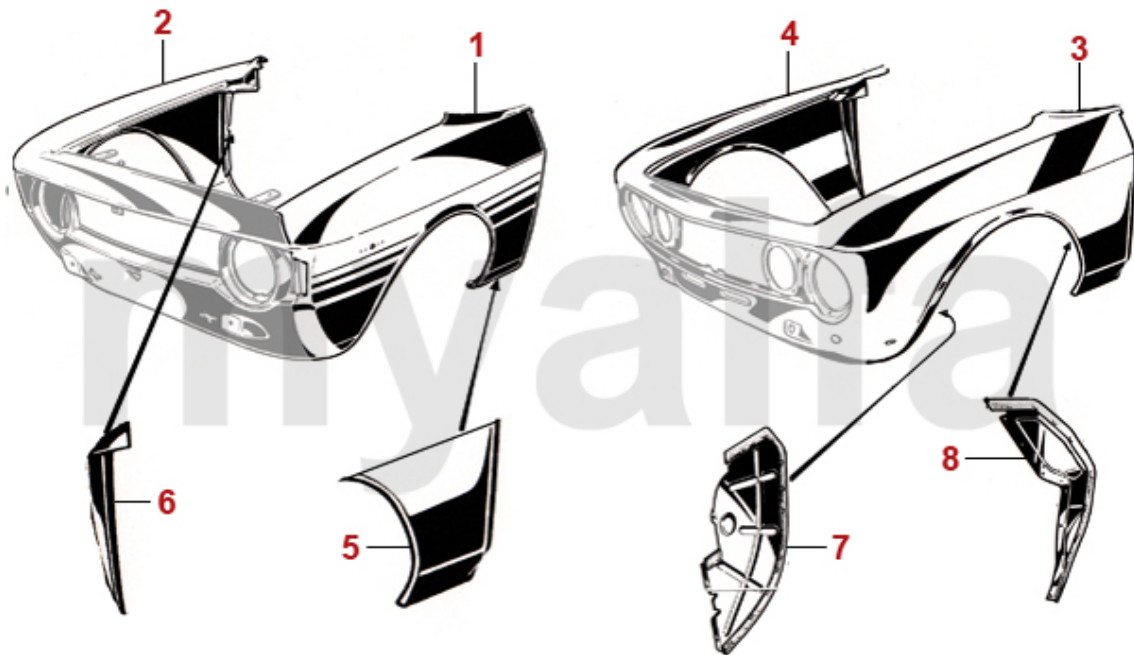

1	1122381	FRONT WING GT BERTONE SERIES 1 ALUMINIUM LEFT	DKK8,803.85
1	1120221	FRONT WING GT BERTONE SERIES 1 STEEL LEFT	DKK6,143.08
2	1122382	FRONT WING GT BERTONE SERIES 1 ALUMINIUM RIGHT	DKK8,803.85
2	1120222	FRONT WING GT BERTONE SERIES 1 STEEL RIGHT	DKK6,143.08
3	1120231	FRONT WING GT BERTONE SERIES 2 STEEL LEFT	DKK5,783.16
3	1120241	FRONT WING GT BERTONE SERIES 2 ALUMINIUM LEFT	DKK7,787.30
4	1120232	FRONT WING GT BERTONE SERIES 2 STEEL RIGHT	DKK5,783.16
4	1120242	FRONT WING GT BERTONE SERIES 2 ALUMINIUM RIGHT	DKK7,787.30
5	1201751	REPAIR PANEL FRONT WING GT BERTONE REAR LEFT	DKK449.98
5	1201752	REPAIR PANEL FRONT WING GT BERTONE REAR RIGHT	DKK449.98
6	1122321	FRONT WING TO A-PILLAR PANEL GT BERTONE LEFT	DKK1,166.02
6	1122322	FRONT WING TO A-PILLAR PANEL GT BERTONE RIGHT	DKK1,166.02
7	1192911	SPLASH PANEL GT BERTONE 1963-77 ALUMINIUM FRONT LEFT	DKK547.02
7	1192912	SPLASH PANEL GT BERTONE 1970-77 ALUMINIUM FRONT RIGHT	DKK547.02
8	1192921	SPLASH PANEL GT BERTONE 1963-77 ALUMINIUM REAR LEFT	DKK427.26
8	1192922	SPLASH PANEL GT BERTONE 1963-77 ALUMINIUM REAR RIGHT	DKK427.26