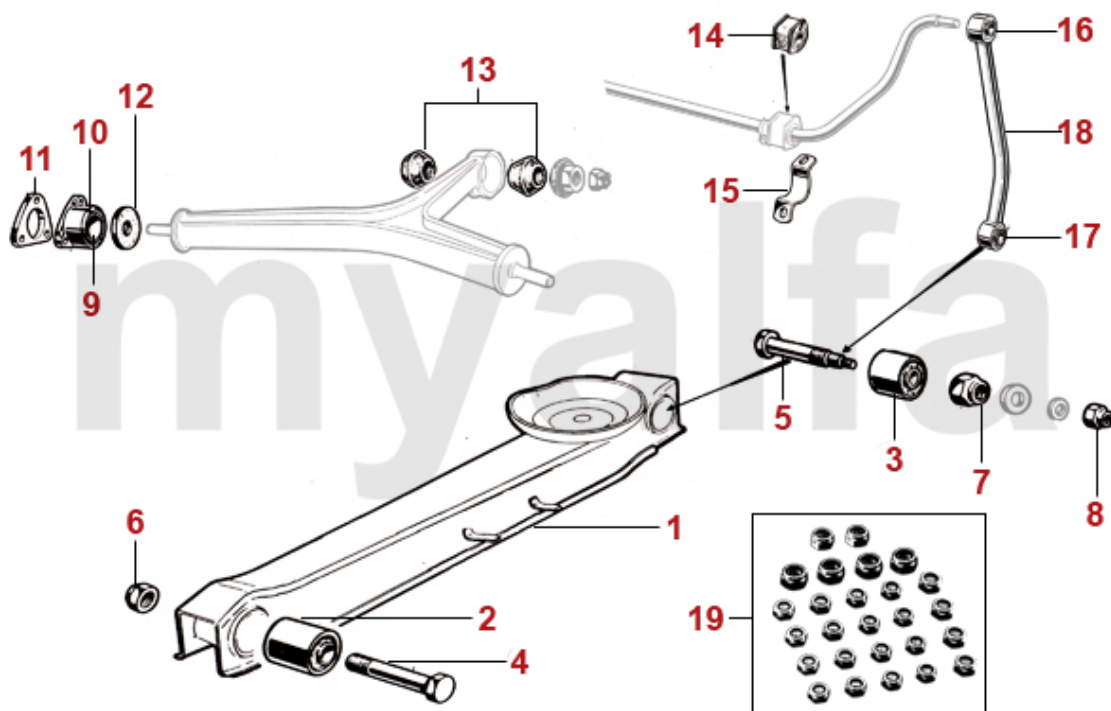

1	5320310	REAR TRAILING ARM 1968-93, WITHOUT BUSHINGS	DKK923.43
2	5341540	FRONT TRAILING ARM BUSH 1962-68, DIAMETER 36 mm	DKK217.54
2	5340320	FRONT TRAILING ARM BUSH 1968-93, DIAMETER 50 mm	DKK147.14
2	5341090	FRONT TRAILING ARM BUSH 1968-93, DIAMETER 50 mm HEAVY DUTY	DKK201.15
3	5340330	REAR TRAILING ARM BUSH 1962-93	DKK147.14
3	5341100	REAR TRAILING ARM BUSH 1962-93, HEAVY DUTY	DKK201.15
4	5190910	FRONT SCREW TRAILING ARM	DKK54.01
5	5350920	BOLT FOR REAR OF TRAILING ARM	DKK168.28
6	5190650	SAFETY NUT FRONT SCREW TRAILING ARM	DKK30.55
7	5350660	BIG SAFETY NUT FOR TRAILING ARM BOLT	DKK33.62
8	5350670	SMALL SAFETY NUT FOR TRAILING ARM BOLT	DKK12.94
9	5350551	T-BAR END BUSH	DKK234.02
10	5350552	T-BAR END BUSH HOUSING	DKK305.17
11	5351860	T-BAR SPACER 2 mm	On request
12	5350970	T-BAR END RUBBER WASHER RUBBER	DKK41.44
13	5350450	T-BAR CONICAL BUSH	DKK32.87
13	5351460	T-BAR CONICAL BUSH HEAVY DUTY	DKK62.21
14	5240420	ANTI-ROLL BAR RUBBER REAR SET (2) 105, 115	DKK108.77
15	5240440	BRACKET REAR ANTI ROLL BAR REAR	DKK108.77
16	5240410	REAR DROP LINK UPPER BUSH	DKK77.48
17	5240400	REAR DROP LINK LOWER BUSH	DKK84.56
18	5231390	REAR ANTI ROLL BAR DROP LINK INCL. BUSHINGS	DKK539.94
19	5451050	SELF LOCKING NUTS FOR SUSPENSION TYPE 105 - 1 SET (38 PIECES)	DKK254.32