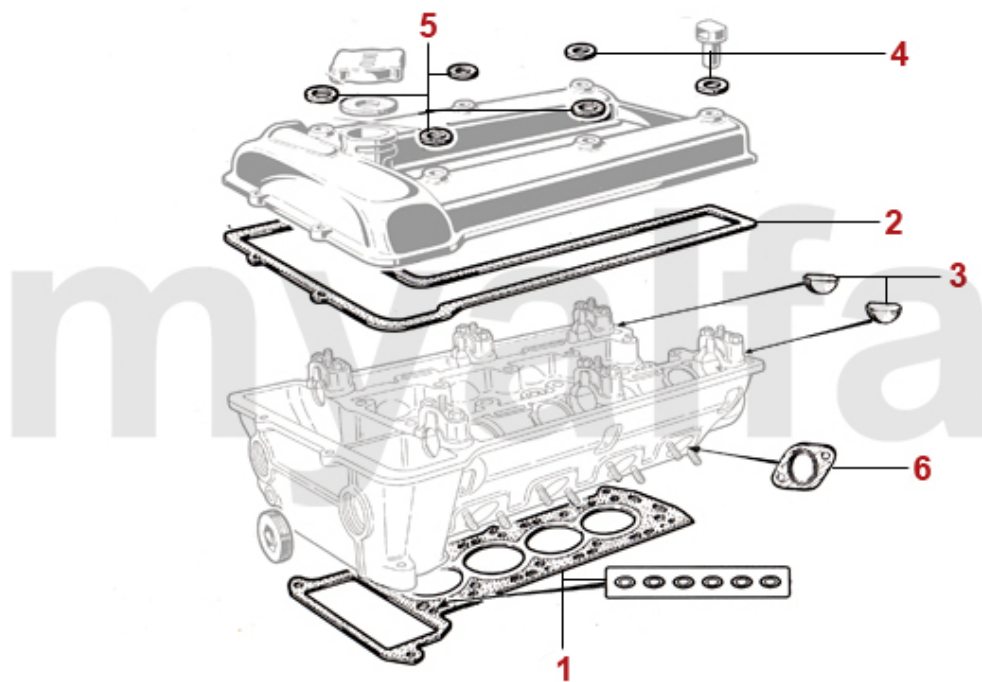

1	2330440	HEAD GASKET 1600 REINZ BEST QUALITY	DKK390.47
1	2330450	HEAD GASKET 1750 REINZ BEST QUALITY	DKK371.76
1	2330460	HEAD GASKET 2000 REINZ BEST QUALITY	DKK434.34
1	2330690	HEAD GASKET 1600 COPPER - 1.85 MM	DKK558.75
1	2330680	HEAD GASKET 2000 COPPER - 1,85MM	DKK558.75
1	2330740	HEAD GASKET 1300 COPPER - 1.85MM	DKK508.65
1	2330430	HEAD GASKET 1300 REINZ BEST QUALITY	DKK390.47
1	2333440	CYLINDER HEAD GASKET 1600 PAYEN 1.9mm	DKK426.42
1	2333450	CYLINDER HEAD GASKET 1750 PAYEN 1.9mm	On request
1	2333460	CYLINDER HEAD GASKET 2000 PAYEN 1.9mm	DKK426.51
2	2330130	CAM COVER GASKET WITH SILICONE STRIP	DKK205.81
2	2330650	VALVE COVER GASKET REINZ (2mm)	DKK296.98
3	2330310	RUBBER CAM COVER REAR	DKK18.81
4	2330550	CAM COVER SCREW GASKET ALUMINIUM (SET 2PC) 750/101/102/106/105/116	DKK25.05
5	2330560	CAM COVER SCREW GASKET FIBRE	DKK46.19
6	3800200	GASKET CYLINDER HEAD / EXHAUST MANIFOLD	DKK28.96