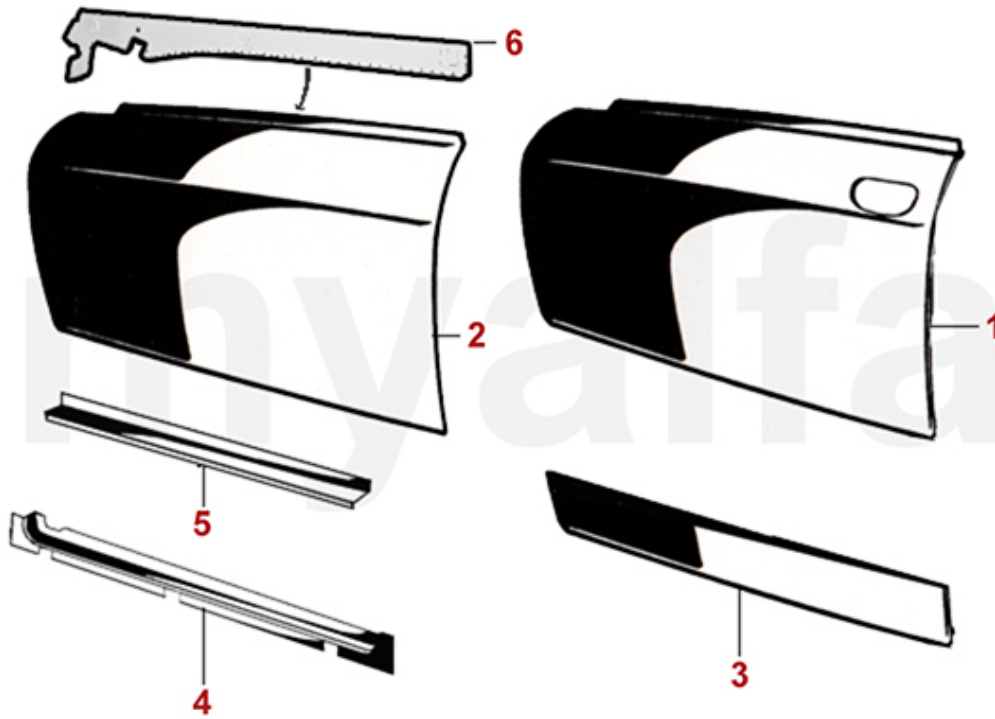

1	1132711	DOOR SKIN GT BERTONE ALUMINIUM LEFT	DKK2,856.33
1	1132712	DOOR SKIN GT BERTONE ALUMINIUM RIGHT	DKK2,856.33
1	1120301	DOOR SKIN GT BERTONE LEFT	DKK1,681.74
1	1120302	DOOR SKIN GT BERTONE RIGHT	DKK1,681.74
2	1132721	DOOR SKIN GTA LEFT,	DKK2,339.86
2	1132722	DOOR SKIN GTA RIGHT,	DKK2,339.86
3	1201921	REPAIR PANEL BOTTOM DOOR SKIN GT BERTONE LEFT	DKK312.25
3	1201922	REPAIR PANEL BOTTOM DOOR SKIN GT BERTONE RIGHT	DKK312.25
4	1202731	REPAIR PANEL DOOR BOTTOM GT BERTONE LEFT, ENDS RAISED	DKK1,759.97
4	1202732	REPAIR PANEL DOOR BOTTOM GT BERTONE RIGHT, ENDS RAISED	DKK1,759.97
5	1201931	REPAIR PANEL DOOR BOTTOM GT BERTONE LEFT	DKK207.39
5	1201932	REPAIR PANEL DOOR BOTTOM GT BERTONE RIGHT	DKK207.39
6	1201911	UPPER INNER DOOR REPAIR PANEL GT BERTONE LEFT SIDE	DKK461.71
6	1201912	UPPER INNER DOOR REPAIR PANEL GT BERTONE RIGHT SIDE	DKK461.71