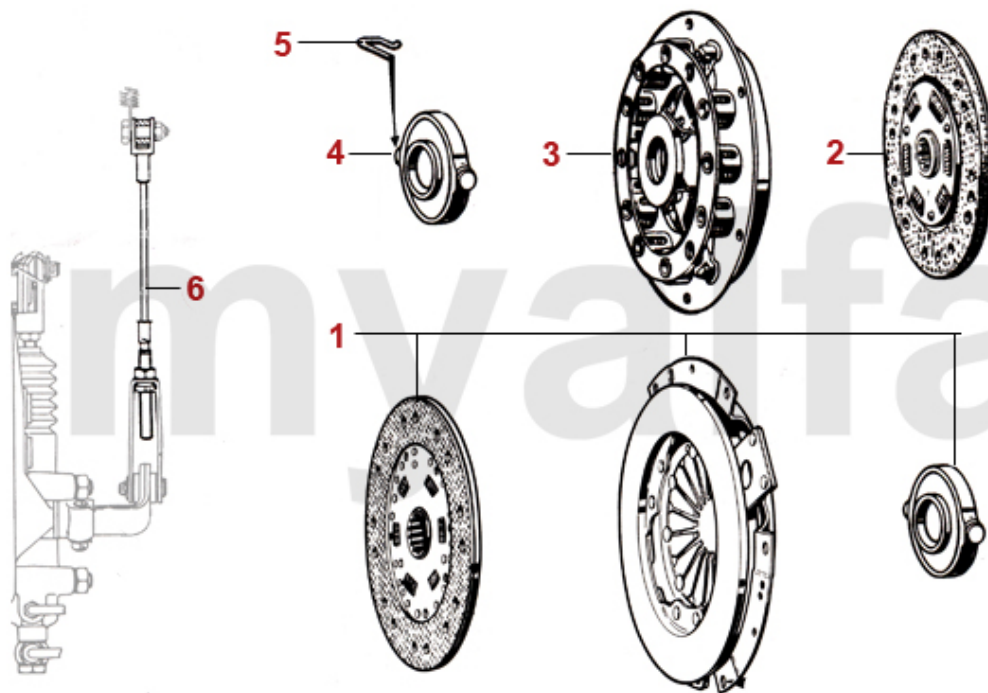

1	4311020	CLUTCH KIT 750/101, 105 1st SERIES MECHANICAL CONVERSION TO DIAPHRAGM SPRING PRESSURE PLATE	DKK3,670.24
2	4340290	CLUTCH DISC MECHANICAL	DKK778.62
2	4340300	CLUTCH DISC MECHANICAL FICHTEL & SACHS	DKK1,166.02
3	4330310	PRESSURE PLATE MECHANICAL	DKK1,792.10
4	4350010	CLUTCH RELEASE BEARING MECHANICAL WITH RETAINING CLIPS	DKK461.71
4	4350320	CLUTCH RELEASE BEARING MECHANICAL	DKK586.13
5	4390010	RETAINING CLIP CLUTCH RELEASE BEARING MECHANICAL	DKK37.53
5	4390400	RETAINING SPRING (SET 2 PCS) CLUTCH RELEASE BEARING MECHANICAL CLUTCH SACHS	DKK69.66
6	4390280	CLUTCH CABLE	DKK155.71