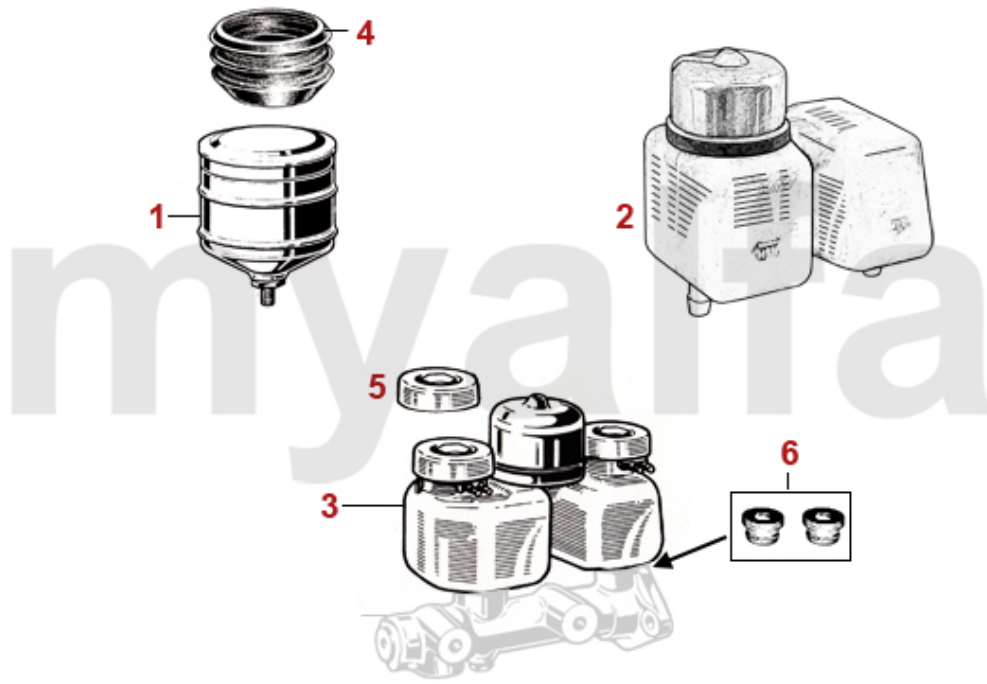

1	6771040	BRAKE FLUID RESERVOIR SERIES 1	DKK610.43
2	6770610	BRAKE FLUID RESERVOIR, STANDING PEDALS, HYD. CLUTCH	DKK555.58
3	6771110	BRAKE FLUID RESERVOIR FOR MASTER BRAKE CYLINDER HANGING PEDALS, 3 CAPS	DKK1,009.48
4	6771030	RUBBER INSERT BRAKE FLUID RESERVOIR SERIES 1	DKK155.71
5	6771120	CAP BRAKE FLUID RESERVOIR, HANGING PEDALS	DKK100.20
6	6770570	BRAKE FLUID RESERVOIR SEAL ATE	DKK41.44