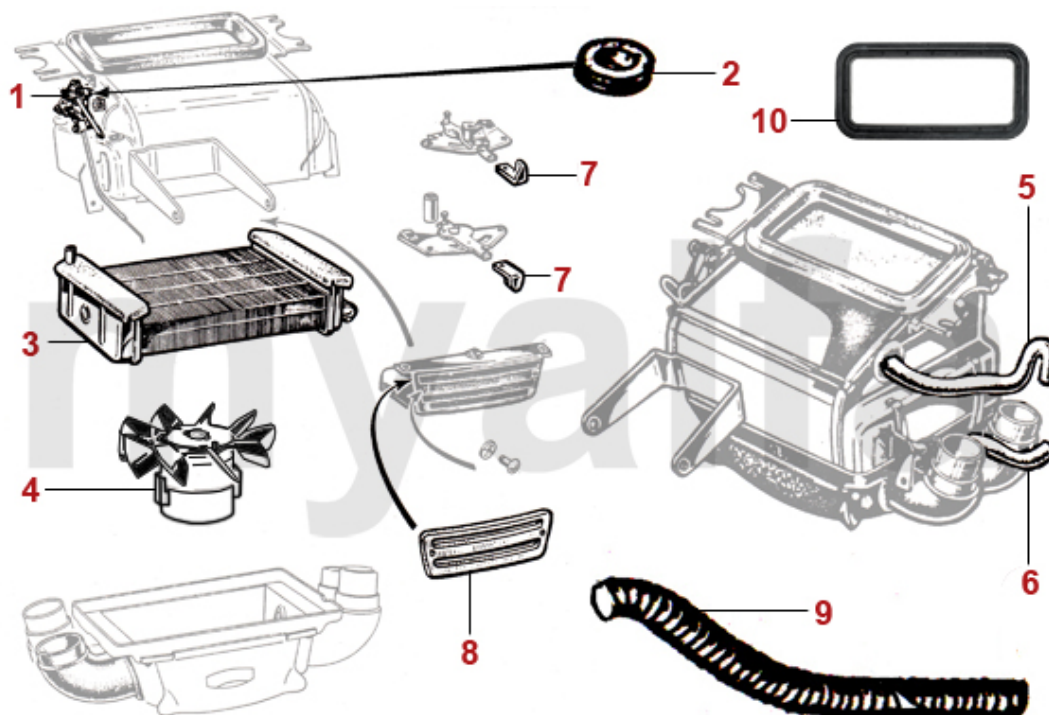

1	7400120	HEATER VALVE SERIES 1 METAL 2 HOSE CONNECTIONS	DKK419.44
2	7400300	HEATER VALVE DIAPHRAGM SERIES 1	DKK68.82
3	7200700	HEATER CORE SERIES 1	DKK1,682.49
4	7300220	HEATER MOTOR 1st SERIES GIULIA ,GT BERTONE, SPIDER, ONE LEVEL	DKK828.72
5	2660480	RADIATOR HOSE HEATER VALVE SERIES 1 - INTAKE MANIFOLD	DKK132.24
6	2660230	HEATER HOSE HEATER / WATER PUMP	DKK93.13
7	1731270	HEATER CONTROL END KNOB 1969-85 BLACK PLASTIC	DKK35.20
7	1731620	HEATER CONTROL END KNOB 1969-85 CHROMED	DKK74.31
7	1731245	HEATER CONTOL END KNOB (SET) GT BERTONE, SPIDER, GIULIA UP TO 1969, IPRA	DKK232.81
8	1731290	HEATER FASCIA PANEL CHROME GIULIA, GT BERTONE, SPIDER WITHOUT CONSOLE	DKK731.68
8	1731240	HEATER FASCIA PANEL WITH FASTENING GIULIA, GT BERTONE	DKK931.25
9	1731250	FASTENING (SET) FOR HEATER FASCIA PANEL 173 124 0	On request
10	7800740	VENT HOSE UNIVERSAL 50 mm x 1000 mm	DKK124.42
11	7800730	RUBBER SEAL FOR HEATER BOX, GIULIA, GT BERTONE, SPIDER	DKK273.88