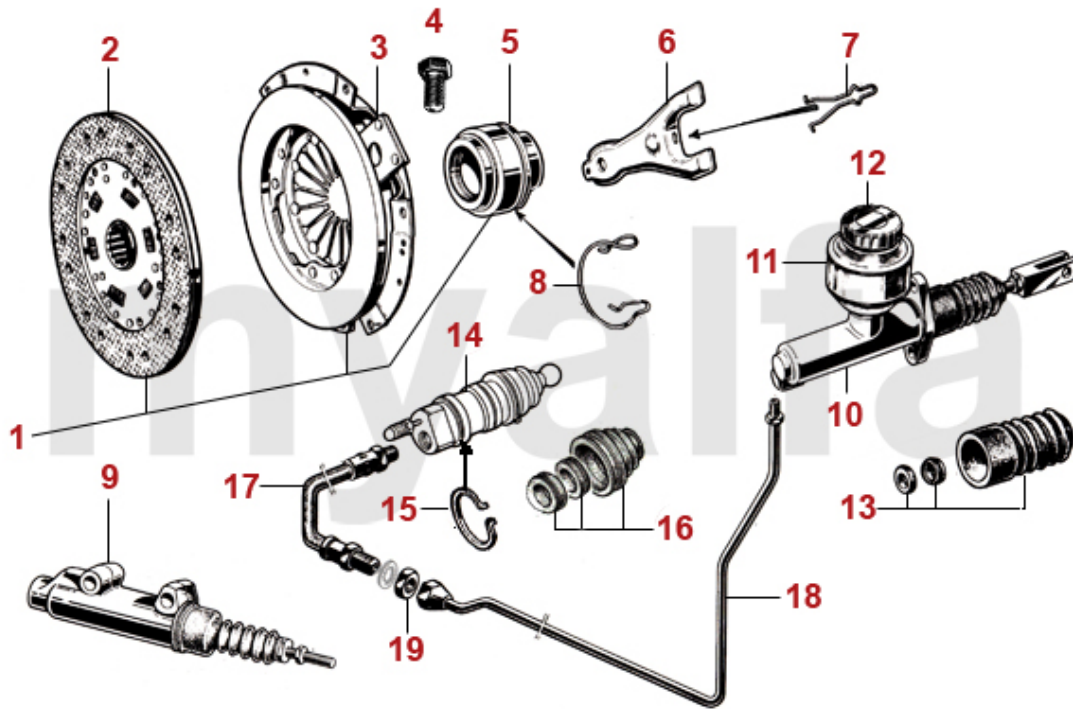

1	4310010	CLUTCH KIT HYDRAULIC REINFORCED MADE IN ITALY	DKK1,870.32
1	4310230	CLUTCH KIT HYDRAULIC FICHTEL & SACHS	DKK2,183.32
1	4310240	CLUTCH KIT HYDRAULIC LUK 1968-93	DKK2,183.32
2	4310030	CLUTCH DISC HYDRAULIC	DKK410.87
2	4340410	CLUTCH DISC 105/115 FICHTEL & SACHS	DKK1,095.62
3	4330040	PRESSURE PLATE HYDRAULIC	DKK1,009.48
3	4330530	PRESSURE PLATE FICHTEL & SACHS	DKK1,322.56
4	4211570	SCREW FOR CLUTCH AUTOMAT	DKK17.97
5	4350050	CLUTCH RELEASE BEARING HYDRAULIC PREMIUM	DKK203.11
5	4350330	CLUTCH RELEASE BEARING HYDRAULIC FICHTEL & SACHS	DKK618.26
6	4370220	RELEASE LEVER HYDRAULIC	DKK539.94
7	4130090	RUBBER GROMMET FOR RELEASE LEVER HYDRAULIC CLUTCH	DKK50.85
8	4390160	SPRING FOR CLUTCH ARM HYDRAULIC	DKK61.84
9	4390150	RETAINING SPRING CLUTCH RELEASE BEARING HYDRAULIC	DKK73.57
10	4380110	CLUTCH MASTER CYLINDER STANDING PEDALS	DKK696.48
10	4380150	CLUTCH MASTER CYLINDER STANDING PEDALS BONALDI 1405755	DKK1,290.43
11	4380120	CLUTCH MASTER CYLINDER HANGING PEDALS	DKK751.24
12	4380210	CLUTCH RESERVOIRE WITH CAP HANGING PEDALS	DKK430.05
13	4380200	CAP BRAKE / CLUTCH RESERVIORE HANGING PEDALS	DKK93.13
14	4380080	REPAIR KIT CLUTCH MASTER CYLINDER ATE HANGING PEDALS	On request
15	4380140	CLUTCH SLAVE CYLINDER 105/115 OE-QUALITY	DKK539.94
15	4380130	CLUTCH SLAVE CYLINDER STANDING PEDALS 105 BENDITALIA	DKK774.71
15	4380170	CLUTCH SLAVE CYLINDER 105/115 BENDITALIA	DKK723.86
16	4390170	CLUTCH SLAVE CYLINDER RETAINING CIRCLIP	DKK23.10
17	4380100	REPAIR KIT CLUTCH SLAVE CYLINDER	DKK154.96
18	4380060	CLUTCH FLEXI HOSE	DKK154.96
18	4380090	STEEL FLEX CLUTCH HOSE	DKK359.18
19	4380180	CLUTCH LINE HANGING PEDALS	DKK225.36
20	4380190	NUT CLUTCH FLEXI HOSE	DKK25.80