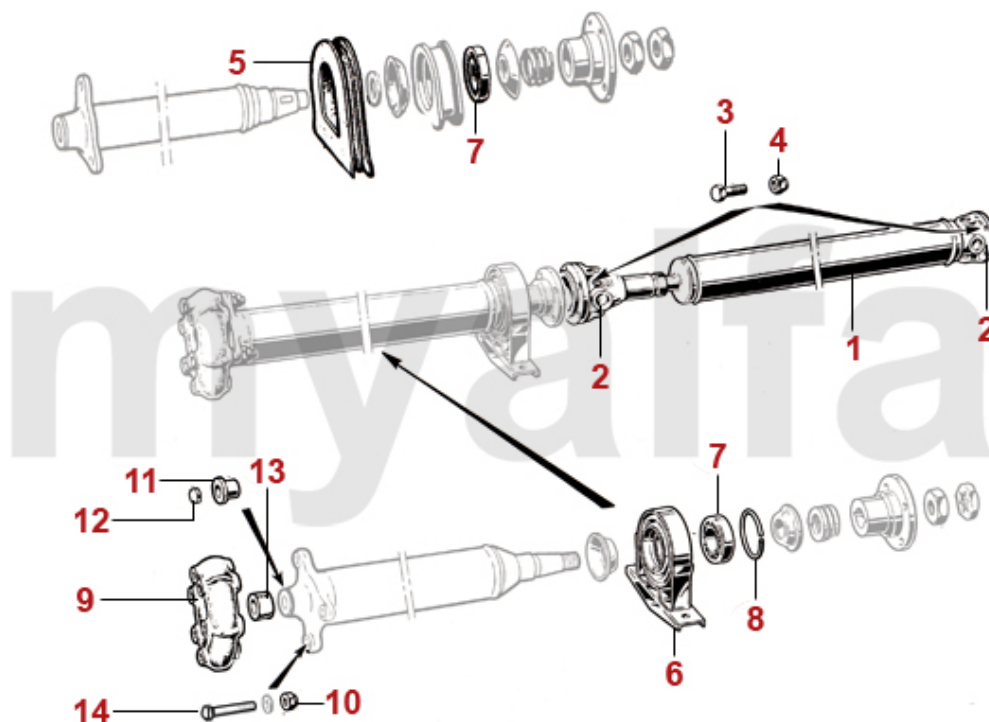

1	4410300	REAR PROPSHAFT SECTION *NEW* GT BERTONE SCREW: 8mm	DKK3,442.46
1	4410360	REAR PROPSHAFT SECTION *NEW* GT BERTONE SCREW: 9mm	DKK3,442.46
1	4410060	REAR PROPSHAFT SECTION "NEW" GT BERTONE, 9MM HOLES, MADE IN ITALY, 760MM LENGTH	DKK2,308.57
1	4410230	REAR PROPSHAFT SECTION "NEW" GT BERTONE, 8MM HOLES, MADE IN ITALY, 760MM LENGTH	DKK2,308.57
2	4440190	UNIVERSAL JOINT WITH GREASE NIPPLE - 750/101/105 1ST Series 1962-66	DKK364.68
2	4440010	UNIVERSAL JOINT 1966-93	DKK269.97
3	4440200	SCREW REAR PROPSHAFT SECTION 9 mm	DKK35.20
3	4440220	SCREW REAR PROPSHAFT SECTION 8 mm	DKK35.20
3	4440240	LOCK NUT REAR PROPSHAFT SECTION 9 mm ORIGINAL	DKK17.97
4	4440210	LOCK NUT REAR PROPSHAFT SECTION 9 mm	DKK15.27
4	4440230	LOCK NUT REAR PROPSHAFT SECTION 8 mm	DKK17.23
5	4430050	PROSHAFT CENTRE SUPPORT RUBBER 1962-68	DKK205.06
6	4430090	PROPSHAFT CENTRE SUPPORT 1962-1968	DKK696.48
7	4430020	PROPSHAFT CENTRE SUPPORT 1968-1993 ORIGINAL QUALITY	DKK332.55
7	4430220	PROPSHAFT CENTRE SUPPORT 1968-93 HEAVY DUTY	DKK489.09
7	4430040	PROPSHAFT CENTRE SUPPORT 1968-93 WITH BEARING ORIGINAL QUALITY	DKK547.02
7	4430230	PROPSHAFT CENTRE SUPPORT 1968-1993 WITH BEARING HEAVY DUTY	DKK682.42
8	4430030	PROPSHAFT CENTRE SUPPORT BEARING ORIGINAL QUALITY	DKK124.42
8	4430010	PROPSHAFT CENTER SUPPORT BEARING FAG	DKK203.48
9	4440120	RETAINING CLIP PROPSHAFT CENTRE SUPPORT BEARING	DKK23.47
10	4430100	COVER FOR PROPSHAFT CENTER SUPPORT	DKK139.32
11	4420040	FRONT DOUGHNUT COUPLING	DKK461.71
12	2280180	HEX NUT HIGH-STRENGTH FOR HARDY DISC/BALL JOINT	DKK30.55
13	4440160	TOP HAT BUSH	DKK351.36