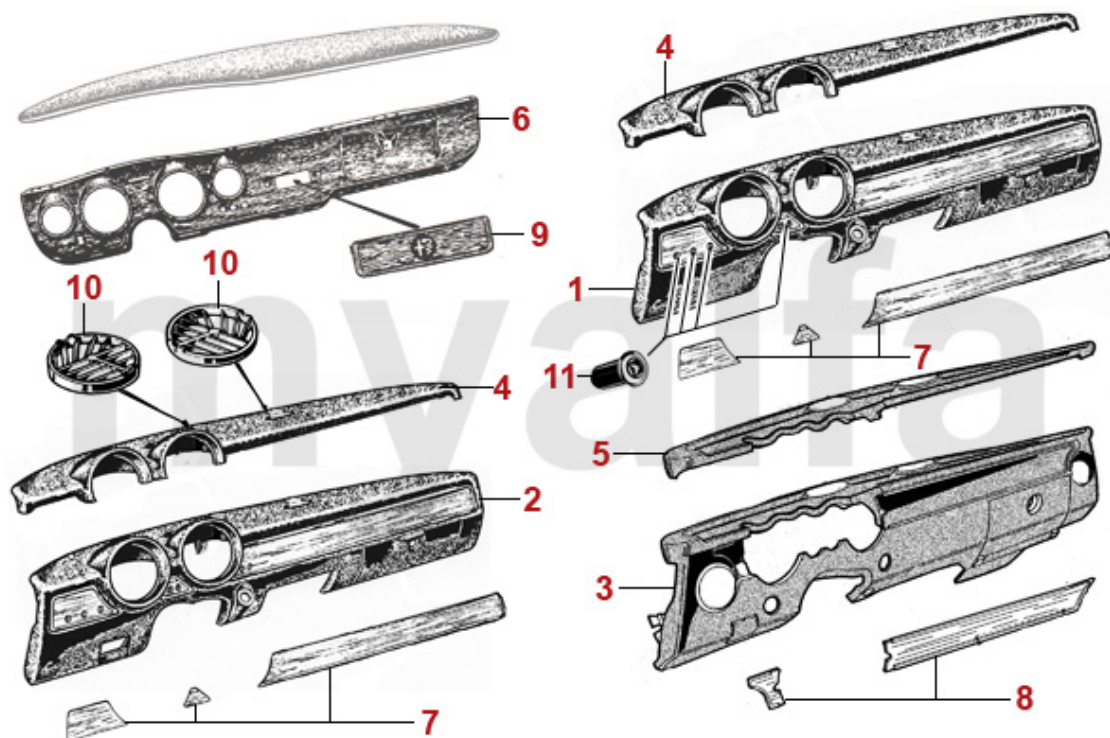

1	1731320	DASHBOARD GT BERTONE 1300 - 1600	DKK8,569.08
2	1732500	DASHBOARD GT BERTONE 1750 FROM 1967-69	DKK8,569.08
2	1732480	DASHBOARD GT BERTONE 1750 FROM 1969-73	DKK8,569.08
3	1732490	DASHBOARD GT BERTONE 2000	DKK8,569.08
4	1731340	REPAIR KIT DASH TOP GT BERTONE 1300/1600 SERIES 2 / 1750	DKK1,839.03
5	1731350	REPAIR KIT DASH TOP GT BERTONE 2000	DKK1,839.03
6	1731400	WOOD DECOR FOIL FOR DASHBOARD, COLOR : LIGHT BROWN	DKK468.79
6	1731410	WOOD DECOR FOIL DASHBOARD, COLOR : DARK-BROWN	DKK468.79
7	1760580	VENEER DASHBOARD GT BERTONE 1300/1600 SERIES 2, 1750 3 PIECES	DKK828.72
8	1760550	VENEER DASHBOARD GT BERTONE 2000 2 PIECES	DKK593.95
9	1731050	RADIO BLANKING PLATE GT BERTONE 1963-68	DKK766.88
10	1732000	SET DASH TOP AIR VENTS GT BERTONE, SPIDER 1750/2000 1970-85, 1600 1981-85	DKK774.71
11	1570010	INDICATOR LAMP FOR INDICATOR	DKK172.19
11	1570020	INDICATOR LAMP RED, BRAKE	DKK172.19
11	1570030	INICATOR LAMP GREEN FOR DIMMED HEADLIGHTS	DKK172.19
11	1570040	INDICATOR LIGHT BLUE FOR FULL BEAM	DKK172.19
11	1570080	INDICATOR LAMP FOR INDICATOR (ONE ARROW)	DKK172.19
12	1731450	INSTRUMENT CLUSTER HOUSING GT 2000, GT Junior FROM 1974 ON	DKK3,278.93
13	1731460	INSTRUMENT INSERT "OLIO" - GT STEP BONNET - ITALIAN	DKK465.63
13	1731470	INSTRUMENT INSERT "AQUA" - GT STEP BONNET - ITALIAN	DKK465.63
13	1731480	INSTRUMENT INSERT OIL/FUEL - GT STEP BONNET - ENGLISH	DKK383.49
13	1731490	INSTRUMENT INSERT WATER/OIL - GT STEP BONNET - ENGLISH	DKK383.49