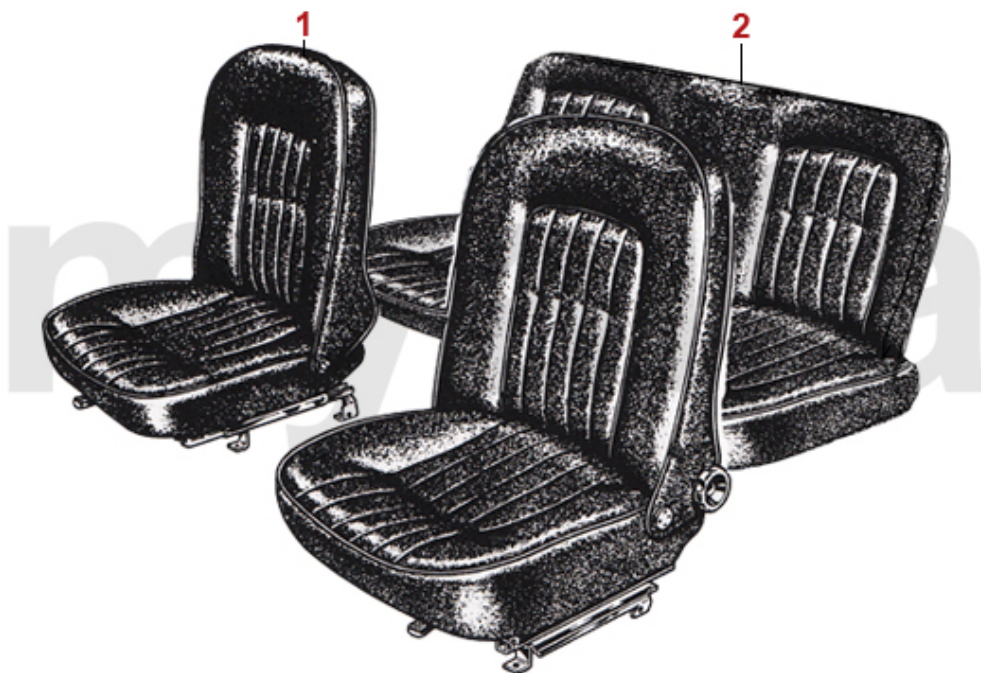

1964-66 1600 Sprint GTC

1	1703530	SEAT COVER 1600 SPRINT GTC 1964-66, SCAY BLACK	DKK1,839.03
1	1703540	SEAT COVER 1600 SPRINT GTC 1964-66, SCAY DARK GRAY 557	DKK1,839.03
1	1703550	SEAT COVER 1600 SPRINT GTC 1964-66, SCAY CINGHIALE 574	DKK1,839.03
1	1703560	SEAT COVER 1600 SPRINT GTC 1964-66, SCAY BROWN 558	DKK1,839.03
2	1703570	REAR SEAT COVER 1600 SPRINT GTC 1964-66, SCAY BLACK	DKK3,051.99
2	1703680	REAR SEAT COVER 1600 SPRINT GTC 1964-66, SCAY DARK GRAY 557	DKK3,051.99
2	1703690	REAR SEAT COVER 1600 SPRINT GTC 1964-66, SCAY CINGHIALE 574	DKK3,051.99
2	1703700	REAR SEAT COVER 1600 SPRINT GTC 1964-66, SCAY BROWN 558	DKK3,051.99