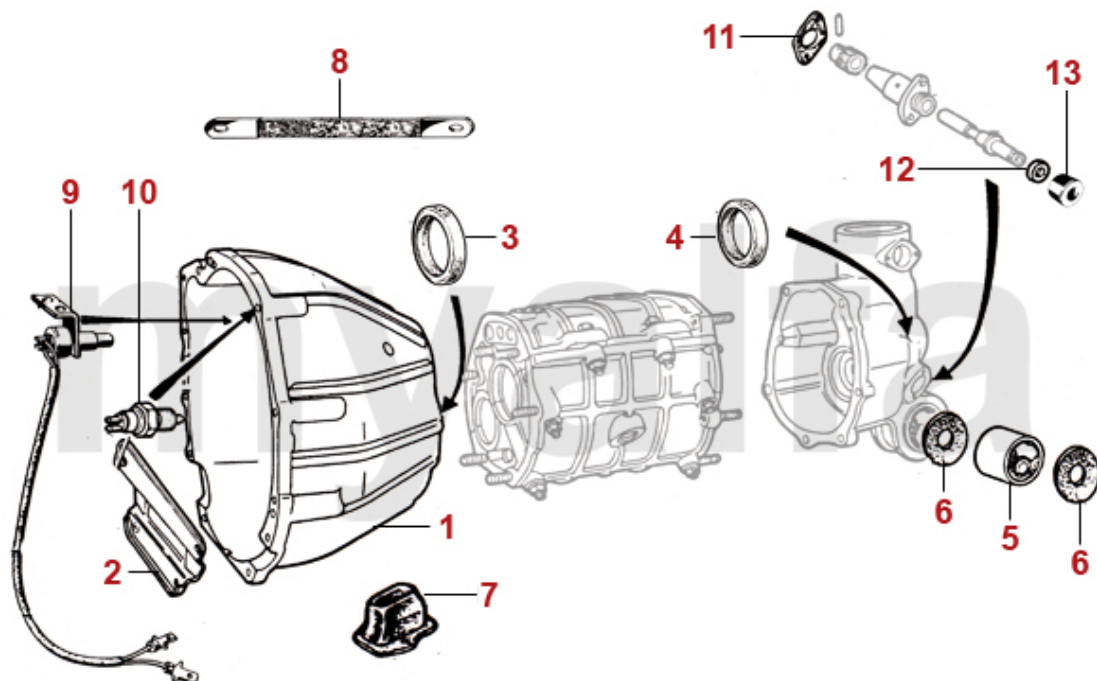

1	4100590	BELL HOUSING MECHANICAL CLUTCH 1st SERIES	DKK3,670.24
1	4100370	BELL HOUSING HYDRAULIC CLUTCH SERIES 2 SCREW IN SWITCH	DKK5,125.79
2	4100510	SHUT PANEL BELL HOUSING HYDRAULIC CLUTCH	DKK279.38
3	2330300	OIL SEAL TRANSMISSION FRONT HYD. CLUTCH	DKK69.66
3	2330240	OIL SEAL TRANSMISSION FRONT MECH. CLUTCH 750/101/105	DKK77.85
3	2330700	OIL SEAL TRANSMISSION FRONT HYD. CLUTCH CORTECO	DKK93.13
3	2330245	OIL SEAL TRANSMISSION MECHANICAL CLUTCH 750/101/105 CORTECO	DKK85.30
4	2330250	OIL SEAL TRANSMISSION REAR 101/105/115	DKK75.15
4	2330400	OIL SEAL TRANSMISSION REAR 101/105/115 CORTECO	DKK108.77
5	4120020	GEARBOX MOUNTING BUSH -105/115 - 1969-93 FOR CARS WITH HYDRAULIC CLUTCH	DKK164.37
5	4120640	GEARBOX MOUNTING BUSH - 101/102/105 FOR MECHANICAL CLUTCH /106	DKK301.26
6	4120600	GEARBOX MOUNTING RUBBER WASHER (SET) - 5-SPEED GEARBOX	DKK101.32
7	4130580	RUBBER GAITER CLUTCH ACTUATIONFORK MECHANICAL CLUTCH	DKK430.42
8	8701230	GROUND STRAP TRANSMISSION / BODY 200 mm	DKK108.77
9	8640630	REVERSE LIGHT SWITCH BRACKET MOUNTED	DKK219.12
10	8640150	REVERS LIGHT SWITCH SCREW-IN	DKK124.42
11	2330580	GASKET SPEEDOMETER ALIGNMENT	DKK19.18
12	4130440	OIL SEAL SPEEDOMETER DRIVE / REV COUNTER DRIVE 8 x 16 x 7	DKK69.66
13	4130660	SPEEDOMETER DRIVE SPACER	DKK30.55
14	2280090	OIL FILLING SCREW, HEXAGON SOCKET, TRANSMISSION /DIFFERENTIAL M22x1.5	DKK69.66
14	2280100	OIL FILLER SCREW , HEXAGON SOCKET, TRANS MISSION/DIFFERENTIAL M22x1.5	DKK61.84
15	2280110	SUMP PLUG WITH MAGNET TRANSMISSION/DIFFERENTIAL 750/101, 105/115	DKK82.14