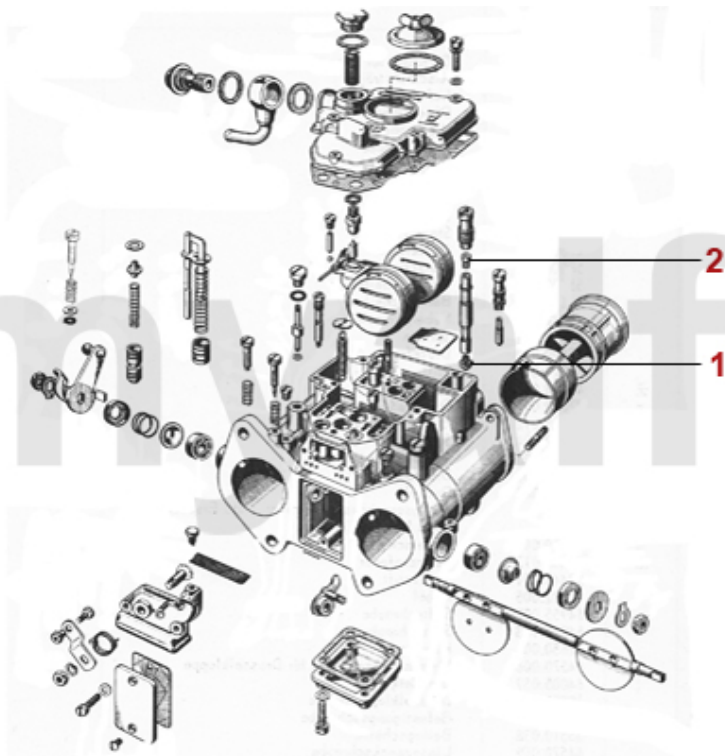

1	2524000	MAIN JET 110 WEBER DCOE	DKK69.66
1	2524010	MAIN JET 115 WEBER DCOE	DKK69.66
1	2524040	MAIN JET 130 WEBER DCOE	DKK69.66
1	2524050	MAIN JET 135 WEBER DCOE	DKK69.66
1	2524060	MAIN JET 140 WEBER DCOE	DKK69.66
1	2524070	MAIN JET 145 WEBER DCOE	DKK69.66
1	2524080	MAIN JET 150 WEBER DCOE	DKK69.66
1	2524090	MAIN JET 155 WEBER DCOE	DKK69.66
1	2524100	MAIN JET 160 WEBER DCOE	DKK57.09
1	2524110	MAIN JET 165 WEBER DCOE	DKK57.09
1	2524120	MAIN JET 170 WEBER DCOE	DKK57.09
1	2524130	MAIN JET 175 WEBER DCOE	DKK57.09
1	2524140	MAIN JET 180 WEBER DCOE	DKK57.09
2	2524500	AIR CORRECTION JET 150 WEBER DCOE	DKK69.66
2	2524510	AIR CORRECTION JET 155 WEBER DCOE	DKK69.66
2	2524520	AIR CORRECTION JET 160 WEBER DCOE	DKK69.66
2	2524530	AIR CORRECTION JET 165 WEBER DCOE	DKK69.66
2	2524540	AIR CORRECTION JET 175 WEBER DCOE	On request
2	2524550	AIR CORRECTION JET 180 WEBER DCOE	DKK69.66
2	2524560	AIR CORRECTION JET 185 WEBER DCOE	DKK69.66
2	2524570	AIR CORRECTION JET 190 WEBER DCOE	DKK69.66
2	2524580	AIR CORRECTION JET 195 WEBER DCOE	DKK69.66
2	2524600	AIR CORRECTION JET 205 WEBER DCOE	DKK57.09
2	2524610	AIR CORRECTION JET 210 WEBER DCOE	DKK57.09
2	2524620	AIR CORRECTION JET 220 WEBER DCOE	DKK57.09
2	2524630	AIR CORRECTION JET 245 WEBER DCOE	DKK57.09