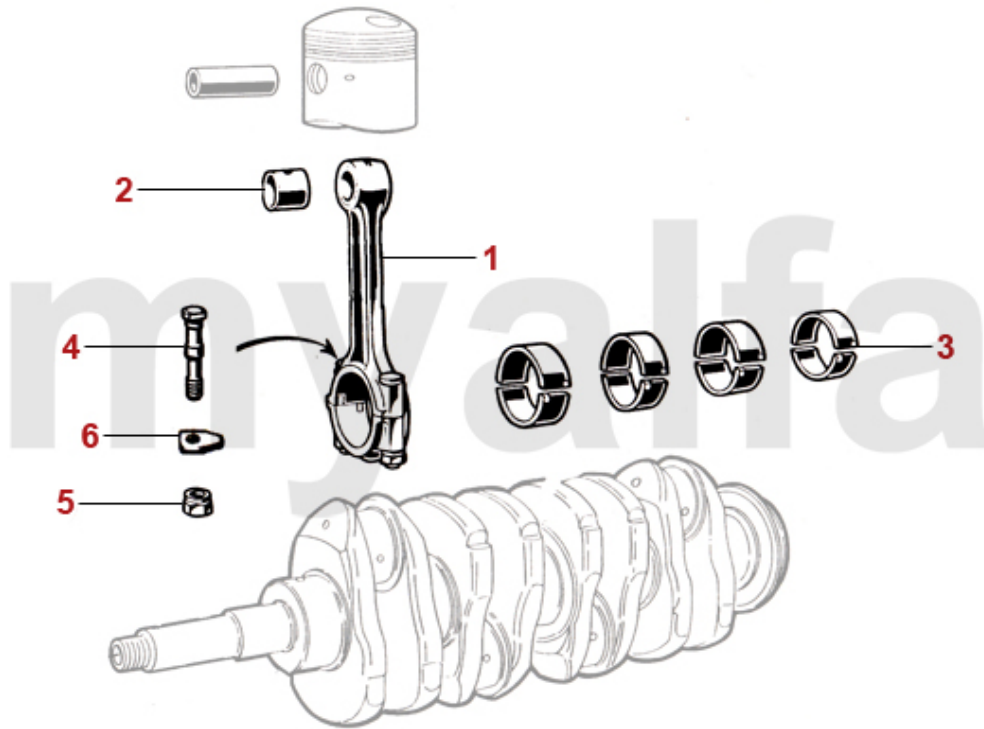

1	2130120	CON ROD 1300 USED (PLEASE SUBMIT THE WEIGHT YOU NEED)	On request
1	2130130	CON ROD 1600 USED (PLEASE SUBMIT THE WEIGHT YOU NEED)	On request
1	2130140	CON ROD 1750 USED (PLEASE SUBMIT THE WEIGHT YOU NEED)	On request
1	2130150	CON ROD 2000 NEW	DKK1,009.48
2	2260160	SMALL END BEARING 1300	DKK176.10
2	2261120	SMALL END BEARING 1600 - 2000	DKK160.45
3	2260200	BIG END BEARINGS (Set) 1600-2000 1. OVERSIZE 0,10	DKK485.18
3	2260220	BIG END BEARINGS (Set) 1600-2000 2. OVERSIZE 0,20	DKK485.18
3	2260780	BIG END BEARINGS (Set) 1600-2000 3. OVERSIZE 0.30	DKK485.18
3	2260180	BIG END BEARINGS (Set) 1600-2000 STANDARD	DKK485.18
3	2260190	BIG END BEARINGS (Set) 1300 1. OVERSIZE 0,10	DKK676.93
3	2260210	BIG END BEARINGS (Set) 1300 2. OVERSIZE 0,20	DKK676.93
3	2260770	BIG END BEARINGS (Set) 1300 3. OVERSIZE 0.30	DKK676.93
3	2260170	BIG END BEARINGS (Set) 1300 STANDARD	DKK676.93
3	2260150	CON ROD BEARINGS SET KING XP RACING 1600-2000, STD	DKK915.61
3	2260310	CON ROD BEARING SET XP RACING 1600-2000, 1ST OVERSIZE	DKK915.61
3	2260120	CONNECTING ROD BEARINGS SET ACL RACE SERIES STD 1600-2000 - STD SIZE	DKK856.94
3	2260121	CONNECTING ROD BEARINGS SET ACL RACE SERIES 4-LAYERS, 1600-2000 - 1ST OVERSIZE (0.10/0,25)	DKK899.96
4	2261050	CON ROD BOLT SET (2PC) 1750-2000 ALSO POSSIBLE FOR 1600	DKK155.71
5	2261080	CON ROD NUT 1600-2000	DKK38.37
6	2261380	TAB WASHER CON ROD NUT 1300	DKK9.41
6	2261390	TAB WASHER CON ROD NUT (SET 2 PCS) 1600-1750	DKK20.30