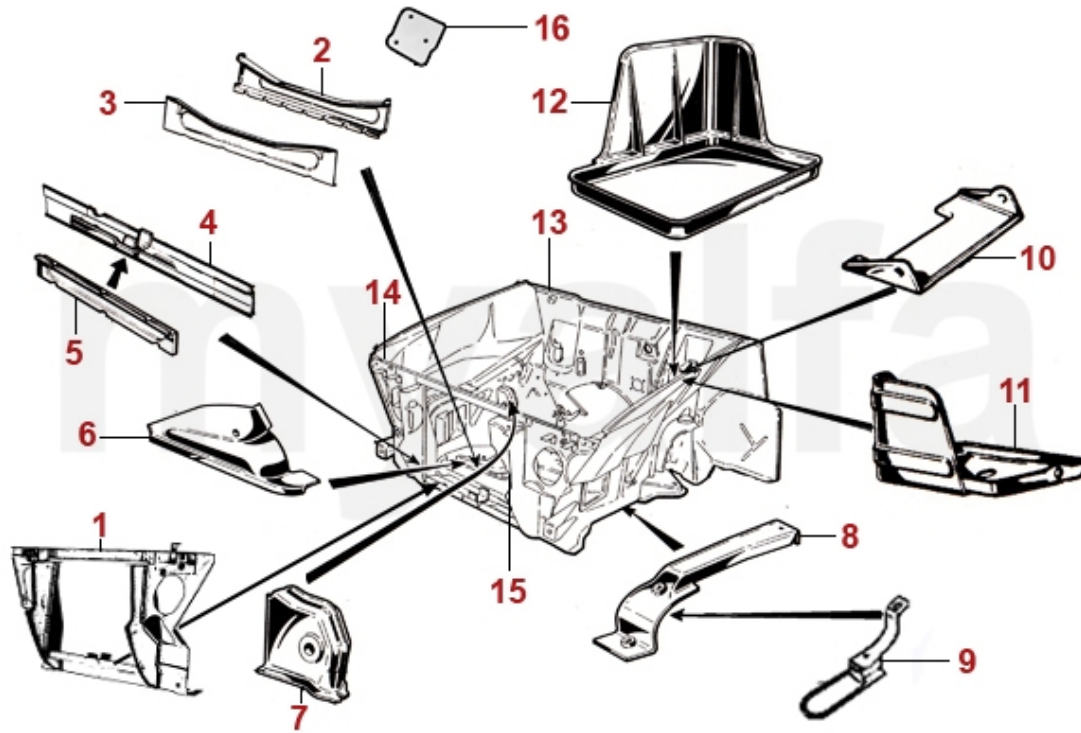

1	1190570	RADIATOR SURROUND PANEL GT BERTONE 2nd SERIES	DKK2,809.40
2	1110590	RADIATOR CROSS-MEMBER 1963-68 REAR PART	DKK931.25
3	1110580	RADIATOR CROSS-MEMBER 1963-68 FRONT PART	DKK508.65
4	1112210	RADIATOR CROSS-MEMBER 1968-93 FRONT PART	DKK430.42
5	1110600	RADIATOR CROSS-MEMBER 1968-93 REAR PART	DKK508.65
6	1190661	FLITCH PANEL LEFT	DKK853.03
6	1190662	FLITCH PANEL RIGHT	DKK853.03
7	5410680	TOP SUSPENSION ARM INNER MOUNT	DKK521.97
8	1191551	FRONT ANTI-ROLL BAR MOUNTING BRACKET LEFT	DKK312.25
8	1191552	FRONT ANTI-ROLL BAR MOUNTING BRACKET RIGHT	DKK312.25
9	1311050	FRONT TOW HOOK	DKK507.90
10	1190690	BATTERY SUPPORT PANEL	DKK354.53
11	1191270	BATTERY TRAY METAL SERIES 1	DKK1,013.39
12	1190250	BATTERY TRAY PLASTIC CARBURETTOR MODELS	DKK285.61
13	1621020	BONNET TO SCUTTLE PANEL SEAL GT BERTONE	DKK210.93
14	1623330	BONNET SEAL GT BERTONE SERIES 1 FRONT	DKK191.74
15	1622610	SET RADIATOR SURROUND RUBBER SEALS SPIDER / GT BERTONE 1970-77	DKK266.06
16	1190900	DOOR CATCH SPACER GT - 1mm STAINLESS STEEL	DKK69.66