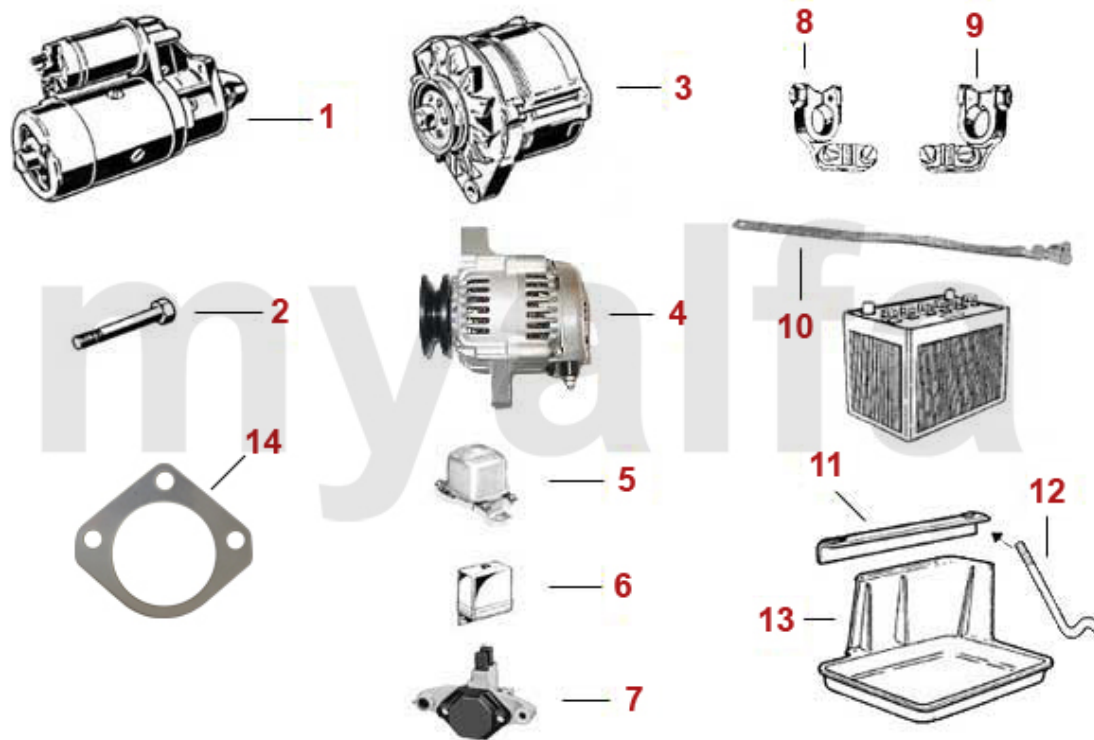

1	82214960	STARTER MOTOR 9 TOOTH	DKK1,479.01
1	8220085	STARTER MOTOR, 8 TEETH, MADE IN GERMANY	DKK2,183.32
1	8220088	STARTER MOTOR RACING 8 TEETH - 105/(750/101)	DKK3,905.01
1	82214965	STARTER MOTOR, 9 TEETH, MADE IN GERMANY	DKK2,183.32
2	8220930	STARTER MOTOR MOUNTING BOLT	DKK61.84
3	8220900	SPACER PLATE STARTER	DKK93.13
4	8210780	ALTERNATOR 65A BUILT IN REGULATOR	DKK1,635.55
4	8210680	DYNAMO/GENERATOR EXCHANGE 25A DIRECT CURRENT 750 / 101 / 105 1.SERIES , DEPOSIT 300,00 EURO	DKK3,873.72
4	8210180	ALTERNATOR 65A EXTERNAL REGULATOR	DKK1,713.78
4	8210690	DYNAMO 50 A - 750/101/105 1ST S. - WITH INTEGRATED REGULATOR	DKK5,157.08
4	8210670	GENERATOR RACING, 40 A, 3.50 kg	DKK5,583.59
5	8210190	ALTERNATOR 45A BUILT IN REGULATOR, LIGHT WEIGHT 2.85 kg	DKK1,955.63
6	8231210	REGULATOR ELECTRICAL FOR BOSCH GENERATOR - 101/105 1st SERIES	DKK1,713.78
6	8231200	REGULATOR MECHANICAL, FOR BOSCH GENERATOR	DKK539.94
7	8230700	EXTERNAL REGULATOR ALTERNATOR 12V	DKK254.32
7	8230710	EXTERNAL REGULATOR ALTERNATOR 12V HELLA	DKK309.08
8	8231220	INTERNAL REGULATOR ALTERNATOR 55 A BOSCH	DKK140.06
9	2702140	V-BELT 9.5x725 DYNAMO GENERATOR	DKK89.96
9	2700700	V-BELT 9.5x825	DKK69.66
9	2700710	V-BELT 9,5x850	DKK70.03
9	2700690	V-BELT 10 x 813	DKK86.05