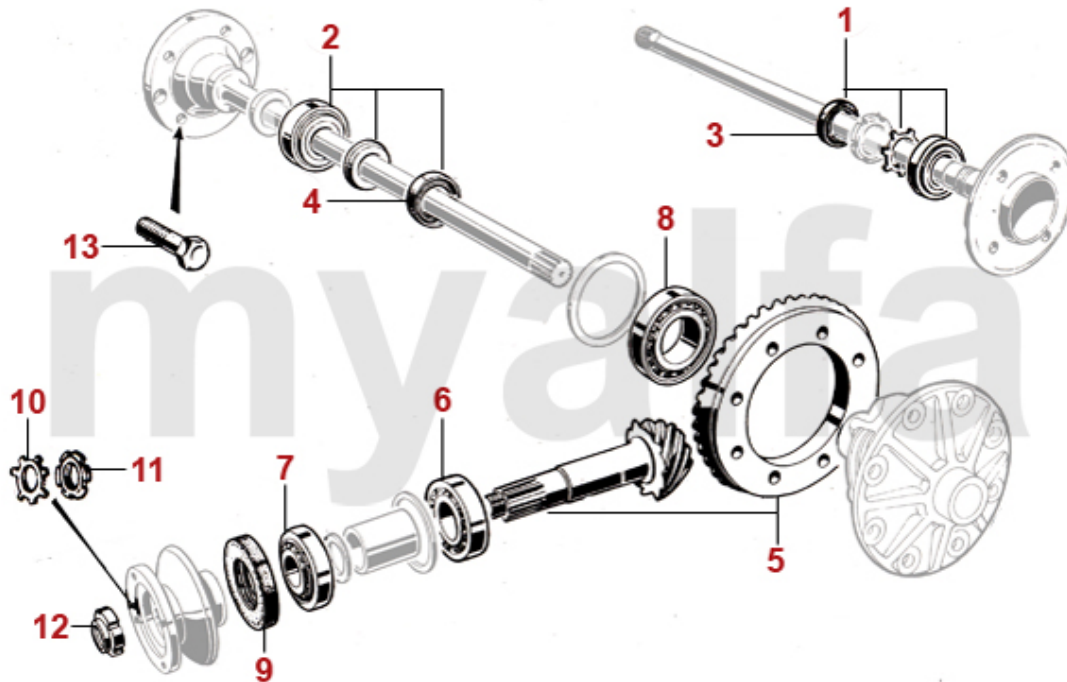

1	5441550	WHEEL BEARING KIT REAR 1964-72 WITH TAB WASHER	DKK543.11
2	5441560	WHEEL BEARING KIT REAR 1972-93 WITH SHRINK RING	DKK495.33
2	5441571	WHEEL BEARING REAR - 1900 / 101 1600 /105/115 RACING	DKK818.57
3	2330270	OIL SEAL WHEEL BEARING REAR 750/101, 105 1300-1750 1962-72 52/30/10	DKK114.26
4	2330280	OIL SEAL WHEEL BEARING REAR 1300-2000 1972-93 52/34/10	DKK74.31
5	4521850	Teller/Kegelrad 10/43	On request
6	4531070	REAR ROLLER BEARING FOR PINION - 105 1300-1750, 101 1600	DKK774.71
6	4530900	REAR PINION BEARING 2000	DKK655.79
7	4531420	FRONT ROLLER BEARING FOR PINION - 105 1300-1750, 101 1600	DKK463.30
7	4530890	FRONT PINION BEARING 2000	DKK461.71
8	4530960	DIFFERENTIAL CASE BEARING, 105 1300-1750, 101 1600	DKK931.25
8	4530510	DIFFERENTIAL CASE BEARING 2000	DKK345.87
9	2330530	OIL SEAL DIFFERENTIAL CASE FRONT - 105 1300-1600, 750/101	DKK101.32
9	2330260	OIL SEAL DIFFERENTIAL 2000 74.5/45/12	DKK139.69
9	2331560	OIL SEAL DIFFERENTIAL 1750 72/40/10	DKK101.32
10	4541720	TAB WASHER PINION NUT - 105 1300-1750 , 750/101	DKK38.37
11	4541810	PINION NUT - 105 1300-1750, 750/101	DKK168.18
12	4541820	PINION NUT 2000 2000	DKK168.18
13	5740862	WHEEL STUD RIGHT HAND THREAD 105 REAR UP TO 1972, 750/101/102/106 REAR AND FRONT	DKK114.26
13	5740861	WHEEL STUD LEFT HAND THREAD 105 REAR UP TO 1972, 750/101/102/106 REAR AND FRONT	DKK114.26
13	5740850	REAR WHEEL BOLT RIGHT HAND THREAD FROM YEAR 1972 105/115	DKK50.10