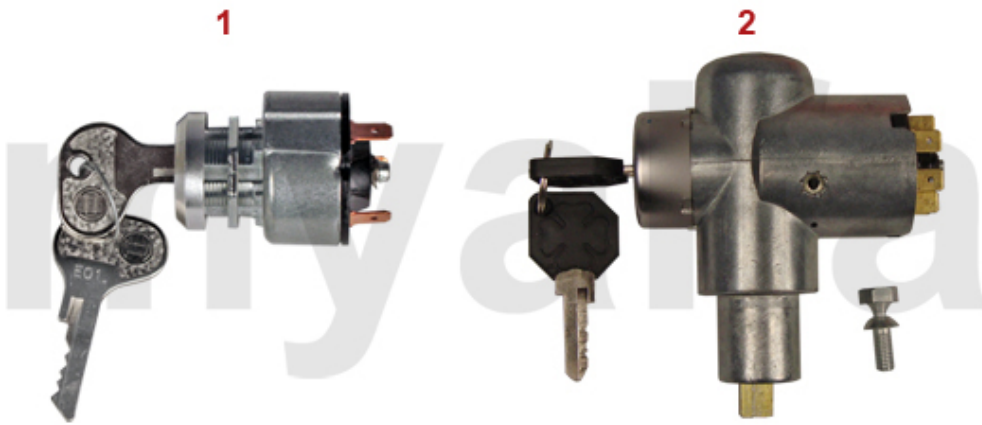

2 8110080 **IGNITION SWITCH RIGHT SIDE OF STEERING WHEEL**

DKK1,087.79

1 8111050 **IGNITION SWITCH IN DASHBOARD BOSCH**

DKK586.50

1	8181620	HT LEADS 5mm CARBURETTOR MODELS, GREEN	DKK461.71
1	8180460	HT LEADS 7mm CARBURETTOR MODELS, RED	DKK309.08
1	8180450	HT LEADS 7mm CARBURETTOR MODELS, BLACK	DKK371.76
1	8180470	HT LEADS 7mm CARBURETTOR MODELS PREMIUM QUALITY, RED	DKK382.65
1	8180480	HT LEADS 7mm CARBURETTOR MODELS PREMIUM QUALITY, GREEN	DKK371.76
1	8180490	HT LEADS 7mm CARBURATOR MODELS YELLOW, PREMIUM QUALITY	DKK383.49
2	8120420	IGNITION COIL CARBURETTOR HEAVY DUTY WITH RESISTOR	DKK919.52
2	8120200	IGNITION COIL CARBURETTOR STANDARD	DKK293.44
2	8120210	IGNITION COIL CARBURETTOR MODEL ORIGINAL MAGNETI MARELLI	DKK467.95
3	BA2HL	SPARK PLUG "myalfa" 2HL	DKK69.66
3	BP7ES	OE. 60512929 SPARK PLUG NGK BP7ES	DKK38.37
4	8181750	HT LEAD CLAMP FIT ON THERMOSTAT HOUSING	DKK132.24