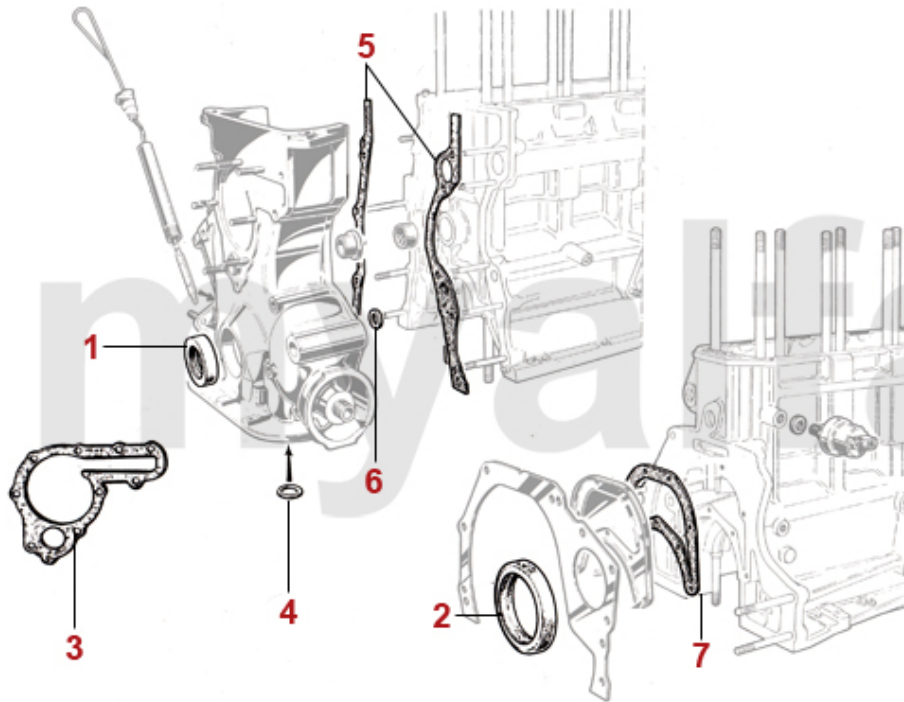

1	2330220	OIL SEAL CRANK SHAFT FRONT 35/50/10	DKK74.31
1	2330360	OIL SEAL CRANK SHAFT FRONT 35/50/10, ORIGINAL QUALITY	DKK139.69
2	2330600	OIL SEAL CRANK SHAFT REAR 84/105/12 SPIDER IE 1990-93 ORIGINAL QUALITY	DKK273.14
2	2330230	OIL SEAL CRANK SHAFT REAR 82/105/12 750/101/105/115/116 UP TO 1989, OEM QUALITY	DKK257.49
3	2330470	WATERPUMP GASKET - 105, 115, 101 1600 - FOR MECHNICAL REV-COUNTER	DKK44.61
4	2330730	O-RING OIL PUMP	DKK12.94
5	2331330	TIMING COVER GASKET SET (5pc)	DKK124.42
6	2330760	O-RING TIMING COVER 101/105/115/116	DKK38.37
7	2330610	REAR COVER PLATE GASKET	DKK32.87