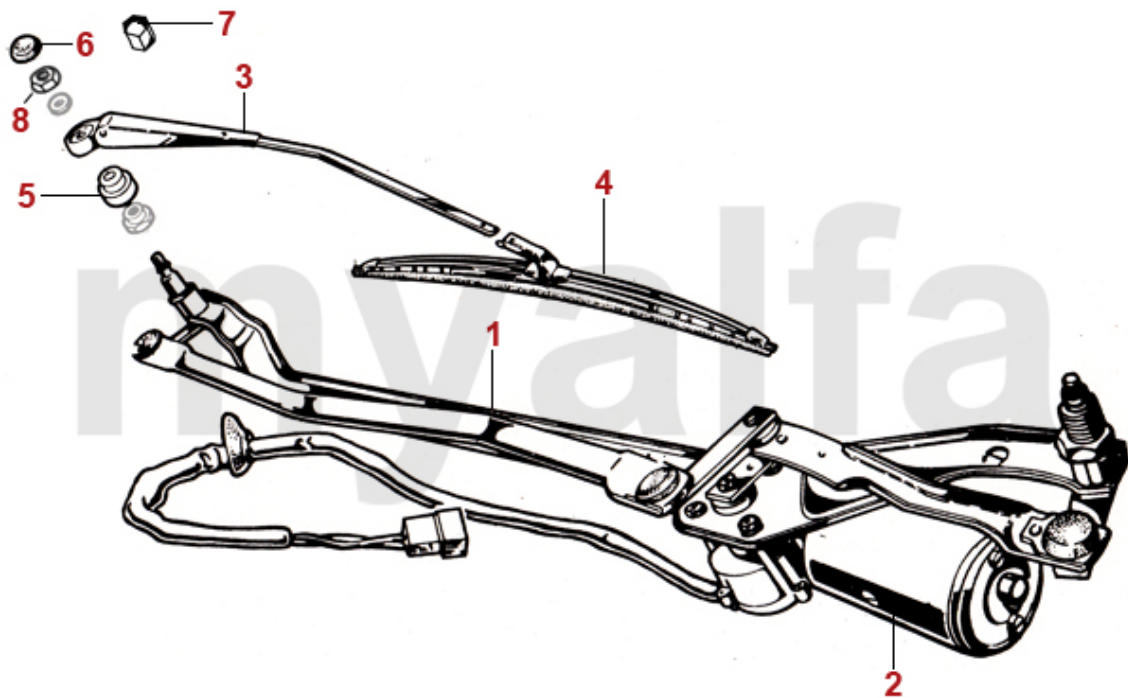

1	8840370	WIPER LINKAGE GT BERTONE	DKK1,870.32
2	8841110	WIPER MOTOR GIULIA / GT BERTONE 4 CONNECTIONS	DKK1,479.01
2	8840470	WIPER MOTOR GIULIA / GT BERTONE / SPIDER 1966-69 / 3 CONNECTIONS	DKK1,479.01
3	8830181	WIPER ARM GT BERTONE LEFT BAYONET END STAINLESS STEEL	DKK234.02
3	8830182	WIPER ARM GT BERTONE RIGHT BAYONET END STAINLESS STEEL	DKK234.02
4	8830040	SET WIPER BLADES GT BERTONE/ GIULIA/ BERLINA/SPIDER 1966-69 HOOK END STAINLESS STEEL	DKK296.60
4	8830030	SET WIPER BLADES GT BERTONE/GIULIA/ BERLINA/SPIDER 1966-69 BAYONET END STAINLESS STEEL	DKK280.96
4	8830120	SET WIPER BLADES GT BERTONE/GIULIA/SPIDER 1966-69 BAYONET END STAINLESS STEEL (CARELLO DESIGN)	DKK312.25
5	8830350	WIPER SPINDLE CAP GIULIA / GT BERTONE	DKK69.66
6	8830070	CAP WIPER ARM (SET) GRAY	DKK42.28
6	8830240	WIPER SPINDLE COVER OVAL, GRAY	DKK74.31
6	8830250	WIPER SPINDLE CAP OVAL, BLACK	DKK74.31
7	8830080	DOMED NUT WIPER ARM STAINLESS STEEL	DKK7.45
7	8830090	DOMED NUT WIPER ARM ORIGINAL ALUMINIUM	DKK11.73
8	8830100	NUT WIPER ARM	DKK7.45