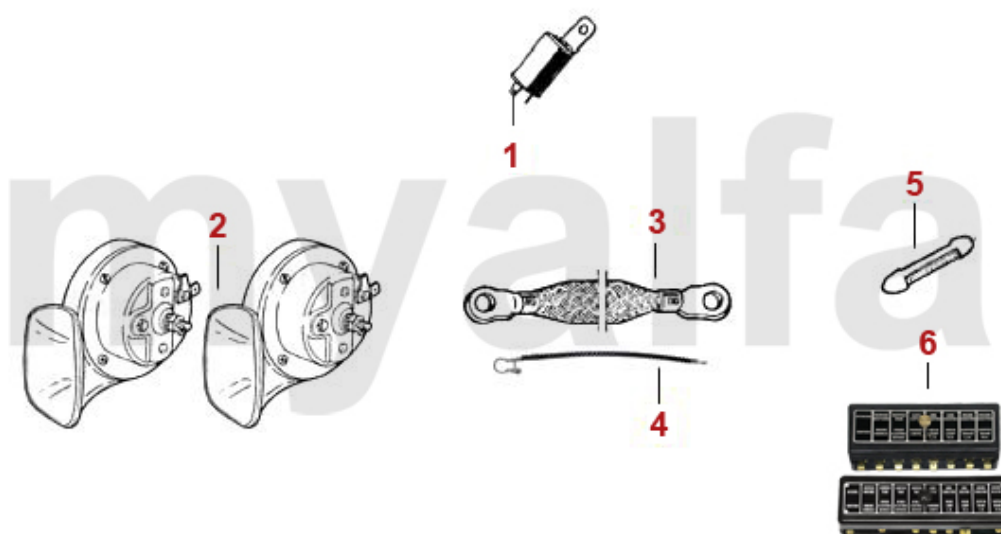

1	8420740	INDICATOR/FLASHER METAL RELAY 3 PIN	DKK148.72
1	8420750	INDICATOR/FLASHER PLASTIC RELAY 4 PIN	DKK154.96
2	8701120	HORN SET LOW / HIGH	DKK357.60
3	8701070	GROUND STRAP CARBURETTOR TO BODY 120 mm	DKK61.84
3	8701230	GROUND STRAP TRANSMISSION / BODY 200 mm	DKK108.77
4	8701840	GROUND STRAP WITH TERMINAL CLAMP	DKK194.07
5	8701850	CONTINENTAL FUSE SET	DKK30.55
6	8412080	FUSE BOX 105 1ST SERIES (8 FUSES)	DKK1,479.01
6	8412100	FUSE BOX - 105 1ST SERIES - 10 FUSES, INCL. BRACKET	DKK1,682.49
6	8412210	FUSE BOX 105/115 (21 CONNECTORS)	DKK2,073.80
6	8412220	FUSE BOX 105/115 (22 CONNECTORS)	DKK2,496.40
6	8412105	PLATE FUSE BOX - 105 1ST SERIES - 10 FUSES, ITALIAN/ENGLISH	DKK187.83
6	8412106	FUSE BOX UNIVERSAL - 10 FUSES	DKK273.88
6	8412108	FUSE BOX - 10 FUSES, SCREW CONNECTIONS	DKK618.26
7	8701500	ANTENNA CABLE DIN 150cm WITH SCREW CONNECTOR	DKK54.39
8	8701053	HARNESS GT BERTONE JUNIOR 1300	DKK5,078.85
8	8701054	HARNESS GT BERTONE 2000 GTV LHD	DKK5,078.85
8	8700090	WIRING HARNESS - 105 GT BERTONE 1750 SERIES 1, 1967-69	DKK5,477.15
8	8701260	WIRING HARNESS - 105 GT JUNIOR TOP MOUNTED PEDALS	DKK5,078.85