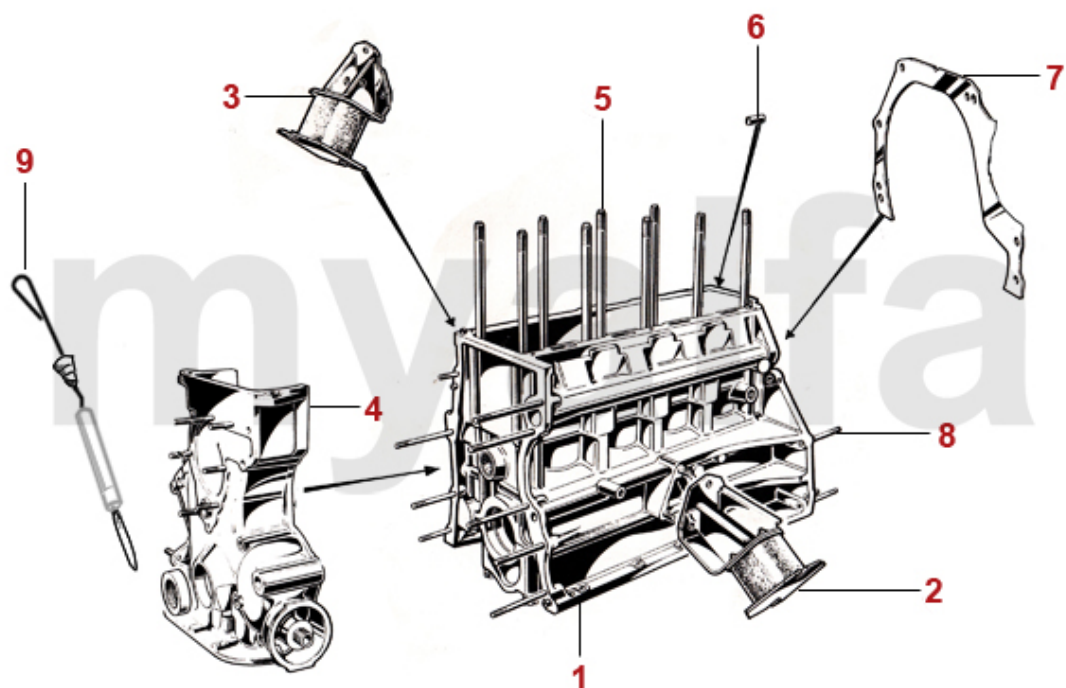

1	2142330	ENGINE BLOCK 1300 SERIES 1 OIL FILTER CARTRIDGE STYLE USED	On request
1	2142250	ENGINE BLOCK 1300 SERIES 2 SPIN-ON STYLE OIL FILTER USED	On request
1	2142270	ENGINE BLOCK 1600 SERIES 2 SPIN-ON STYLE OIL FILTER USED	On request
1	2142280	1600 ENGINE MOUNT used Type 116 with oilfilter cartridge	On request
1	2142290	ENGINE BLOCK 1750 USED	On request
1	2142300	1800 ENGINE MOUNT used Type 116 with oilfilter cartridge	On request
1	2142310	ENGINE BLOCK 2000 105 SPIN-ON STYLE OIL FILTER USED	On request
1	2142320	2000 ENGINE MOUNT used type 116 with oilfilter cartridge	On request
2	2800671	ENGINE MOUNT ROUND LEFT EXHAUST RACING STRENGTHENED	DKK449.98
2	2280661	ENGINE MOUNT ROUND, LEFT EXHAUST	DKK351.36
3	2800672	ENGINE MOUNT ROUND RIGHT INTAKE RACING STRENGTHENED	DKK449.98
3	2280662	ENGINE MOUNT ROUND, RIGHT INTAKE	DKK351.36
4	2142720	TIMING COVER USED PLEASE SPECIFY WHICH MODEL	On request
5	2282360	ENGINE STUD 1750-2000 M12	DKK176.10
5	2282340	ENGINE STUD 1600 M11 - 101/105	DKK152.63
5	2282370	ENGINE STUD 1300 M11 - 101/105	DKK152.63
6	2281980	CENTRE STUD ENGINE BLOCK REAR	On request
7	4100500	SPACER ENGINE / TRANSMISSION 1967-93	DKK226.95
8	2281430	STUD ENGINE / TRANSMISSION	DKK37.16
9	8510020	OIL DIP STICK FOR 8cm PIPE 1974-86	DKK234.02
9	8510030	OIL DIP STICK FOR 12cm PIPE 1971-73	DKK234.02