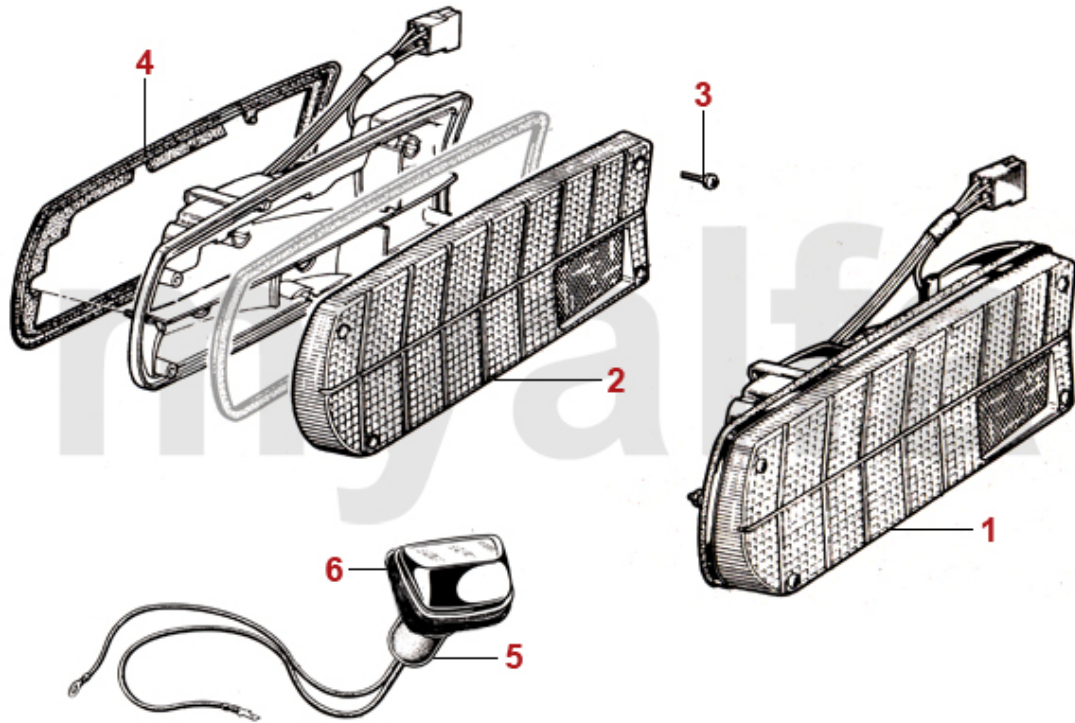

2	1580261	REAR LIGHT LENSE GT BERTONE 2000 LEFT ALTISSIMO	DKK743.42
2	1580262	REAR LIGHT LENSE GT BERTONE 2000 RIGHT ALTISSIMO	DKK743.42
3	1591710	SCREWS FOR TAILLIGHT GLASS GT BERTONE 2000 SET 4PC	DKK54.01
4	1590110	SET REAR LIGHT LENS SEALS (2PC) GT BERTONE 2000	DKK489.09
5	1591360	REAR LIGHT SEALS (SET) GT BERTONE 2000	DKK343.54
6	1560170	NUMBER PLATE LIGHT 1970-82 V2A "POLISHED"	DKK304.43
7	1590170	RUBBER SEAL FOR NUMBER PLATE LAMP	DKK46.56