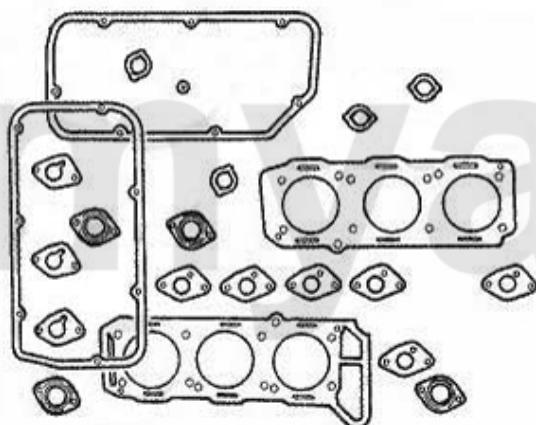

Kopfdichtsatz/Head Gasket Set RZ/SZ

---

1. 232 3100

1 2323100 OE. 6077986 HEAD SET

DKK1,557.33