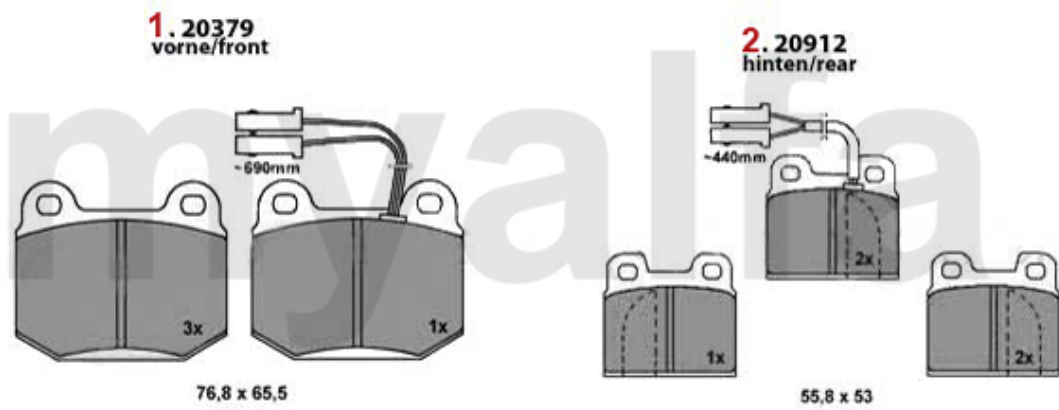

Bremsscheiben/Brakedisks RZ/SZ

1 61052375 PERFORMANCE BRAKE DISC FRONT, 5-HOLE

On request

2 61052111 OE. 60552111 BRAKE DISC REAR SET OF 2 PIECES

DKK3,122.39

Bremsbeläge/Brakepads RZ/SZ

1 20379165 OE. 60778470 FRONT BRAKE PADS