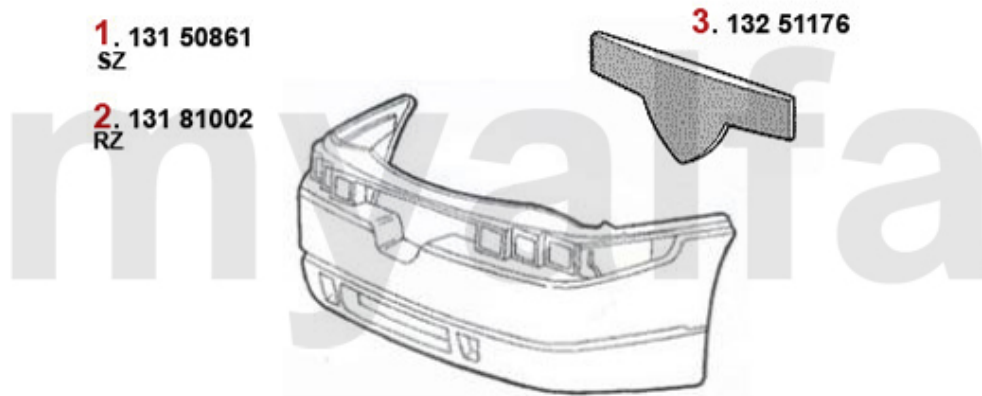

Beleuchtung/Lighting RZ/SZ

---

1. 154 50892
links/left

2. 154 50943
rechts/right

3. 159 945
links/left

4. 159 944
rechts/right

5. 159 946
hinten, mitte/
rear, middle

1	15450892	OE. 60550892 INDICATOR RZ/SZ	DKK3,638.95
2	15450943	OE. 60550942 INDICATOR RZ/SZ	DKK3,638.95
3	159945	OE. 60550945 Rear Light Cover RZ/SZ left	DKK3,091.10
4	159944	OE. 60550944 Rear Light Cover RZ/SZ right	DKK3,091.10
5	159946	OE. 60550946 Rear Light Cover RZ/SZ centr.	DKK3,044.16

Stoßstangen/Bumpers RZ/SZ (ES30)

---

1 13150861 OE. 60550861 FRONTBUMPER SZ

On request

2 13181002 OE. 60581002 FRONTBUMPER RZ

DKK23,476.91

3 13251176 OE. 60551176 GRILLE RZ/SZ

DKK2,496.40