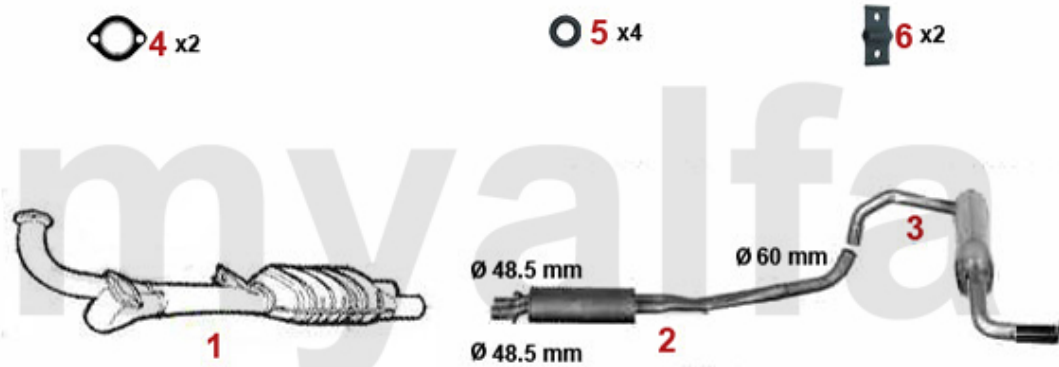

Abgasanlage/Exhaust System RZ/SZ 3.0

RZ/SZ ES30 3.0 V6

1989-93

1	32155005	OE. 60555005 KATALYSATOR	<i>On request</i>
2	34122468	OE. 96322468 CENTER MUFFLER	<i>DKK3,200.71</i>
3	36155177	OE. 60555177 REAR SILENCER	<i>DKK3,873.72</i>
4	38094414	O.E. 60510306 GASKET	<i>DKK32.87</i>
6	38091024	OE. 60521407 EXHAUST RUBBER MOUNT	<i>DKK36.78</i>