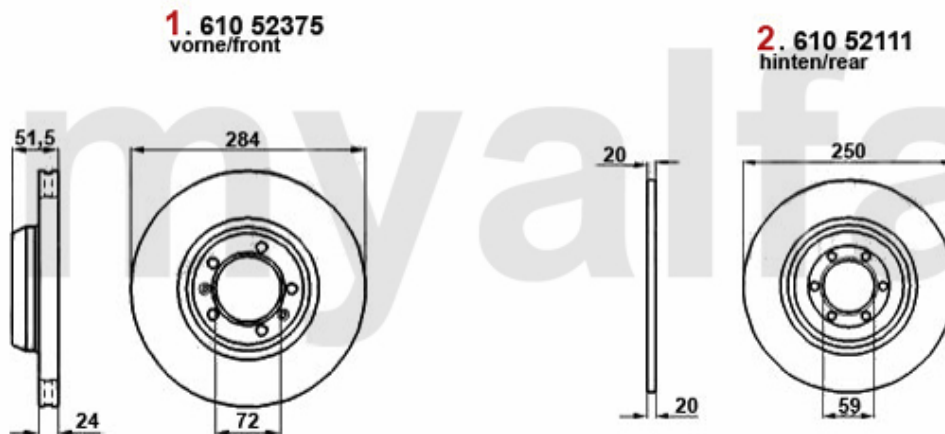

Bremsscheiben/Brakedisks RZ/SZ

1 61052375 PERFORMANCE BRAKE DISC FRONT, 5-HOLE

On request

2 61052111 OE. 60552111 BRAKE DISC REAR SET OF 2 PIECES

DKK3,122.39