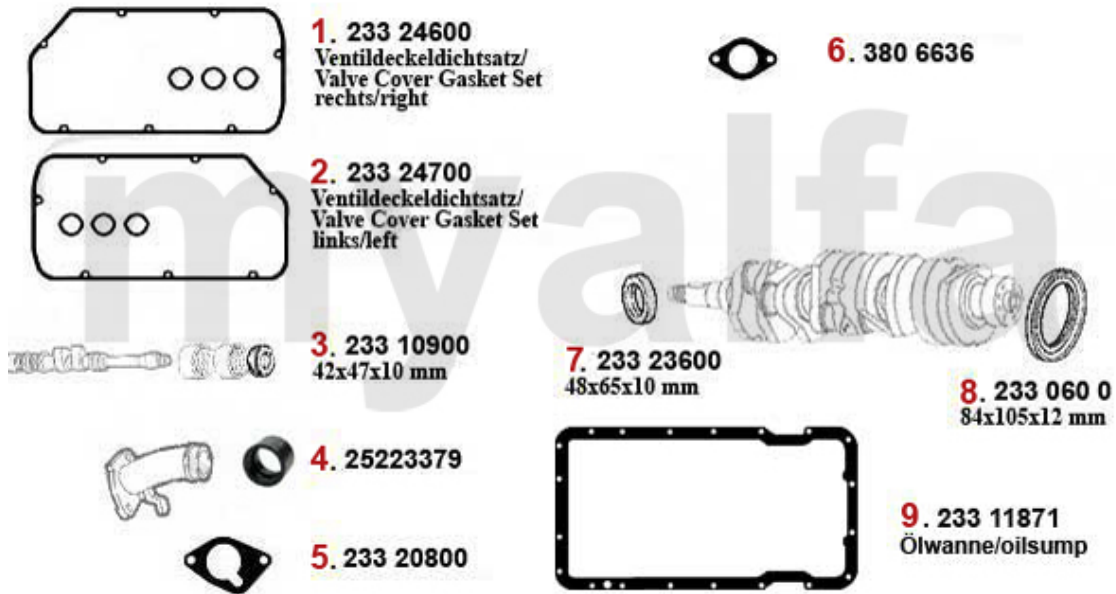

Dichtungen Motor/Gaskets Engine RZ/SZ

1	23324600	OE. 60512948 RIGHT VALVE COVER GASKET	DKK312.25
2	23324700	OE. 60512949 LEFT VALVE COVER GASKET SET	DKK312.25
3	23310900	OE.60570617 OIL SEAL CAMSHAFT V6	DKK131.49
4	25223379	OE. 60523379 RUBBER HOSE f.	DKK116.59
5	23320800	OE. 60777089 GASKET	DKK38.37
6	3806636	OE. 60506636 EXHAUST MANIFOLD GASKET	DKK50.85
7	23323600	OE. 60567605/7 Sealing Gasket	DKK152.63
8	2330600	OIL SEAL CRANK SHAFT REAR 84/105/12 SPIDER IE 1990-93 ORIGINAL QUALITY	DKK273.14
9	23311871	OE. 96411871 SEALING GASKET ÖLSUMP 116 6-CYLINDER	DKK269.97
9	23307294	OE. 60507294 RUBBER RING f. SPARK PLUG SHAFT V6/12V	DKK46.19