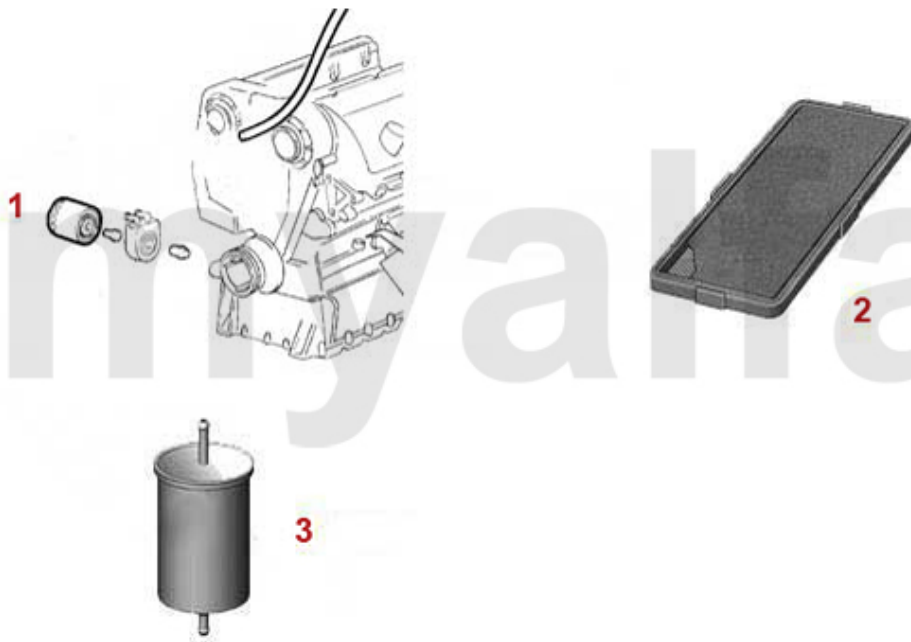

1	291123	OE. 60553431, 60537470, 60533494, 60521128 OILFILTER	DKK85.68
2	292382	OE. 60522009 FILTER 75, 90, GTV6 (116), RZ, SZ 6-CYLINDER ANGULAR	DKK254.32
3	2930140	FUEL FILTER SPIDER 2000 IE 1986-93	DKK207.39