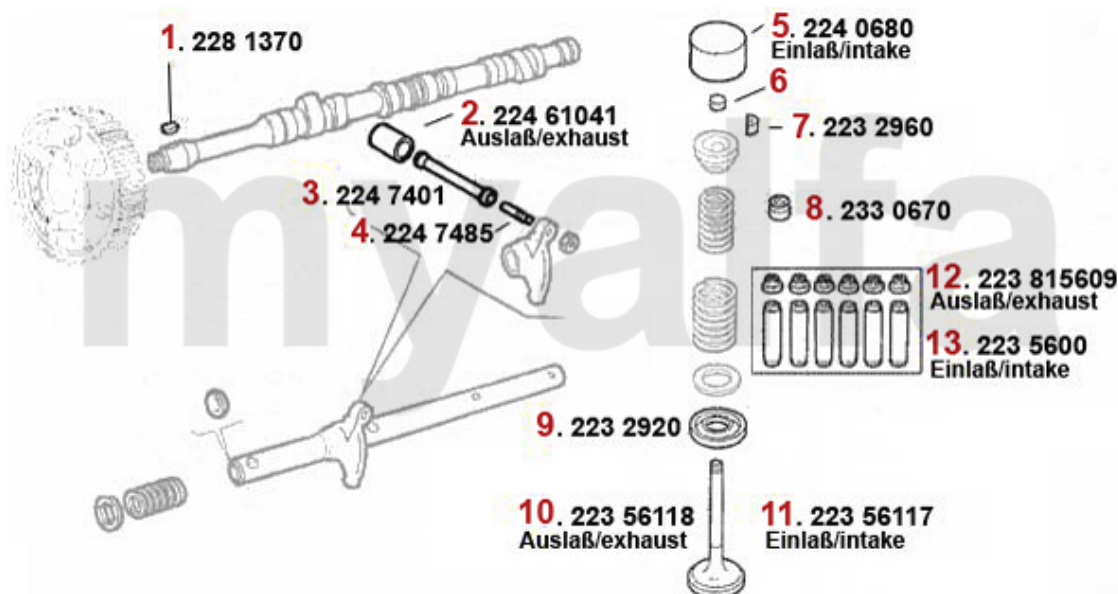

Ventiltrieb/Valve Train RZ/SZ

1	2281370	WEDGE CAMSHAFT	DKK54.01
2	22461041	OE. 60561041 EXHAUST CAM FOLLOWER 6-CYL., 22mm DIAMETER	DKK179.17
3	2247401	PUSH ROD (EXHAUST-SIDE) 75 ,155 164,166,RZ,SZ,GTV/SPIDER (916),GTV/ 6	DKK1,087.79
4	2247485	OE. 60507485 ADJUSTING SCREW ROCKER ARM SHAFT, 75, 155, 164, 166, RZ, SZ, GTV/Spider (916), GTV6	DKK27.38
5	2240680	CAM FOLLOWER OE-QUALITY 101/105/115/116/75/155/164	DKK136.99
6	2431140	SET VALVE SHIMS 200 PIECES 2,525 - 3,5 mm, DIAMETER 9mm	DKK4,374.55
6	2430840	SET VALVE SHIMS 205 PIECES 1,5 - 2,5 mm, DIAMETER 9mm	DKK4,374.55
6	2430430	VALVE SHIM 9MM PLEASE SUBMIT THE SIZE YOU NEED	DKK97.04
7	2232960	VALVE COTTER 9MM	DKK14.90
9	2232920	VALVE SPRING CUP	On request
10	22356118	OE. 60512984 EXHAUST VALVE	DKK222.94
11	22356117	OE. 60512982 INTAKE VALVE	DKK382.65
12	22315609	OE. 60605721 EXHAUST VALVE GUIDE 6-CYLINDER 116, STEEL	DKK108.77
13	2235600	OE. 60605725 Valve Guide	DKK280.96