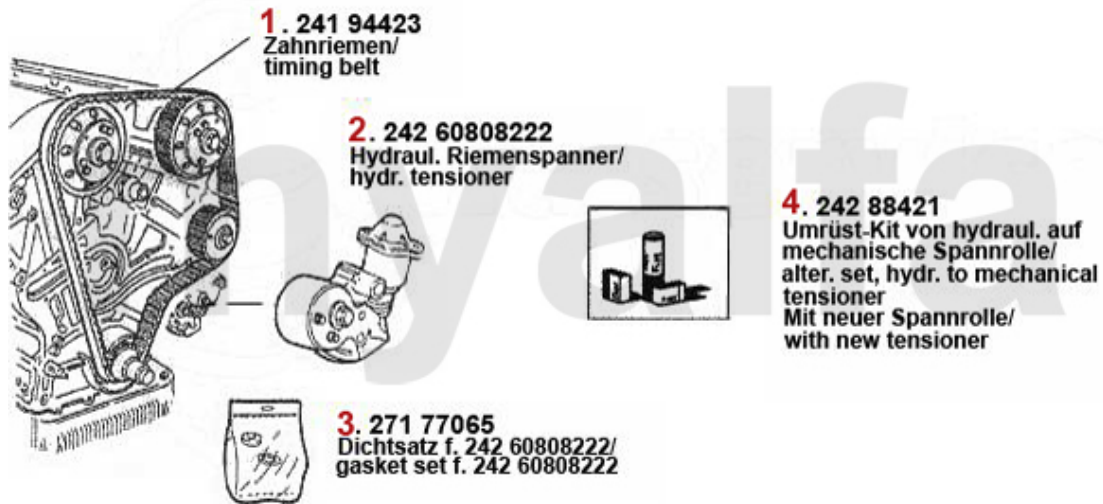

Zahnriemen/Timing Belt RZ/SZ

1	24194423	OE. 60562106 Timing Belt	DKK363.93
2	24208222	Belttensioner hydraulic 75, 155, RZ, SZ,164, GTV6	On request
3	27177065	OE. 60777065 GASKET SET FOR HYDRAULIC BELTSTRETCHER 6-CYL.	DKK305.17
4	24288421	ALTERING KIT TIMING BELT TENSIONER HYDRAULIC TO	DKK1,479.01