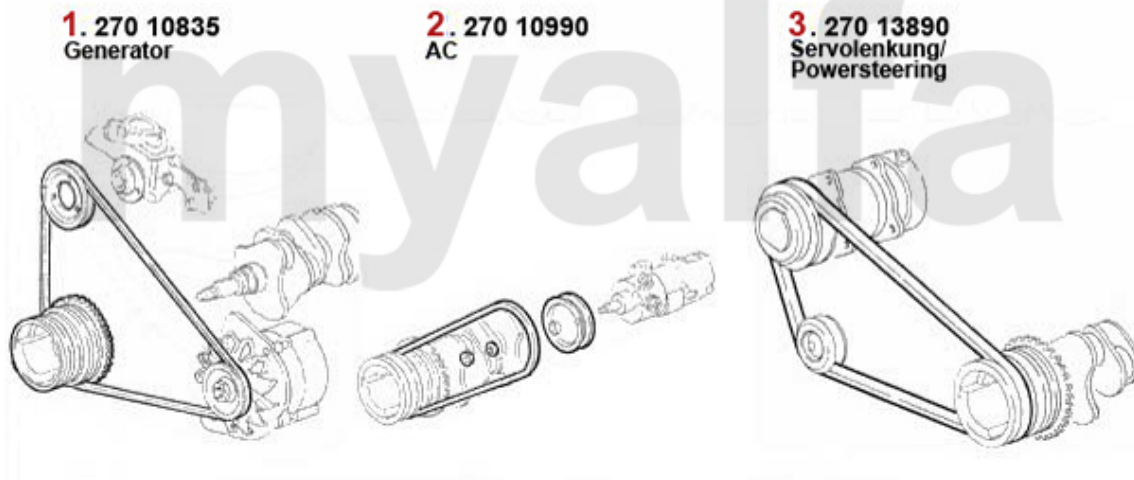

1. 911 108 0
rot/red

2. 911 274 0
blau/blue

1 9111080 CAR COVER ECOLINE GIULIA, RED

DKK461.71

Keilriemen/V-Belt RZ/SZ

1. 270 10835
Generator

2. 270 10990
AC

3. 270 13890
Servolenkung/
Powersteering