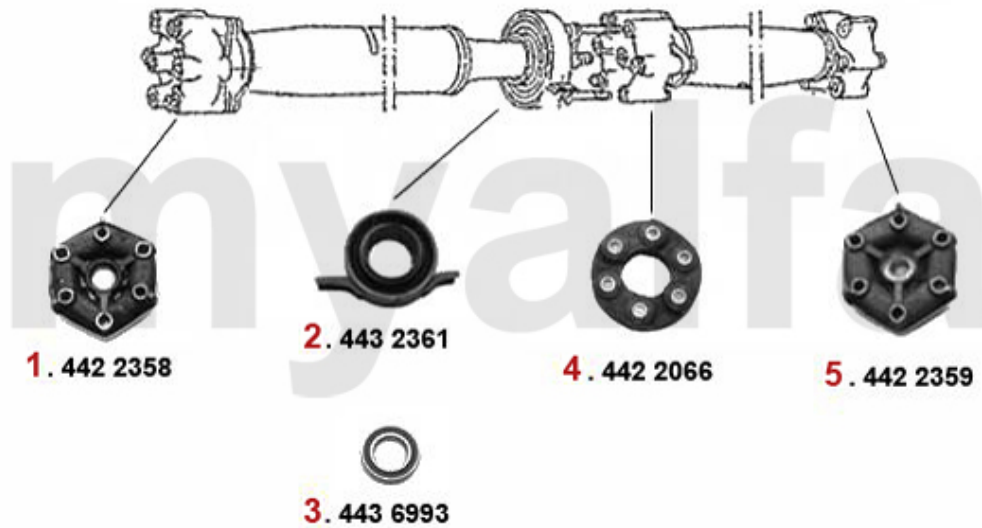

Lambda-Sonde/Lambda Probe RZ/SZ

1. 370 042 0

1 3700420 LAMBDA PROBE SPIDER 1990-93

DKK696.48

Antriebswelle/Driveshaft RZ/SZ

1	4422358	Front Flex disc GTV6, 75, 90 2500-3000 OE. 60518193	DKK1,557.33
2	4432361	OE. 60522599 DRIVE SHAFT SUPPORT 116 6-Cyl.	DKK508.65
3	4436993	OE. 60506993 BEARING FOR PROPSHAFT SUPPORT 116 6-CYL.	DKK194.82
4	4422066	OE. 60522066 MIDDLE FLEX DISC GTV6, 75 V6	DKK930.51
5	4422359	REAR FLEX DISC GTV6, 75, 90 2500-3000 OE. 60522592	DKK1,557.33

Getriebeaufhängung/Gear Mount RZ/SZ

1	4122362	GEARBOX MOUNT RIGHT SIDE 75 1.8 Turbo/3.0 V6, Giulietta 2.0 Turbo RZ/SZ, GTV6	DKK302.84
2	4122364	GEARBOX MOUNT LEFT SIDE 1.8 Turbo/2.5/3.0 V6, Giulietta 2.0 Turbo RZ/SZ, GTV6	DKK302.84
3	4123714	OE. 60523039 GEAR SHIFT BUSH AT TRANSMISSION	DKK215.21
4	41221958	OE. 60521958 TRANSMISSION MOUNT 75, 90, RZ SZ, ALFETTA, GIULIETTA, GTV (116)	DKK234.02
5	1733119	OE. 60523119 LOWER COWLING GEAR LEVER 75, 90 , RZ/SZ	DKK124.42